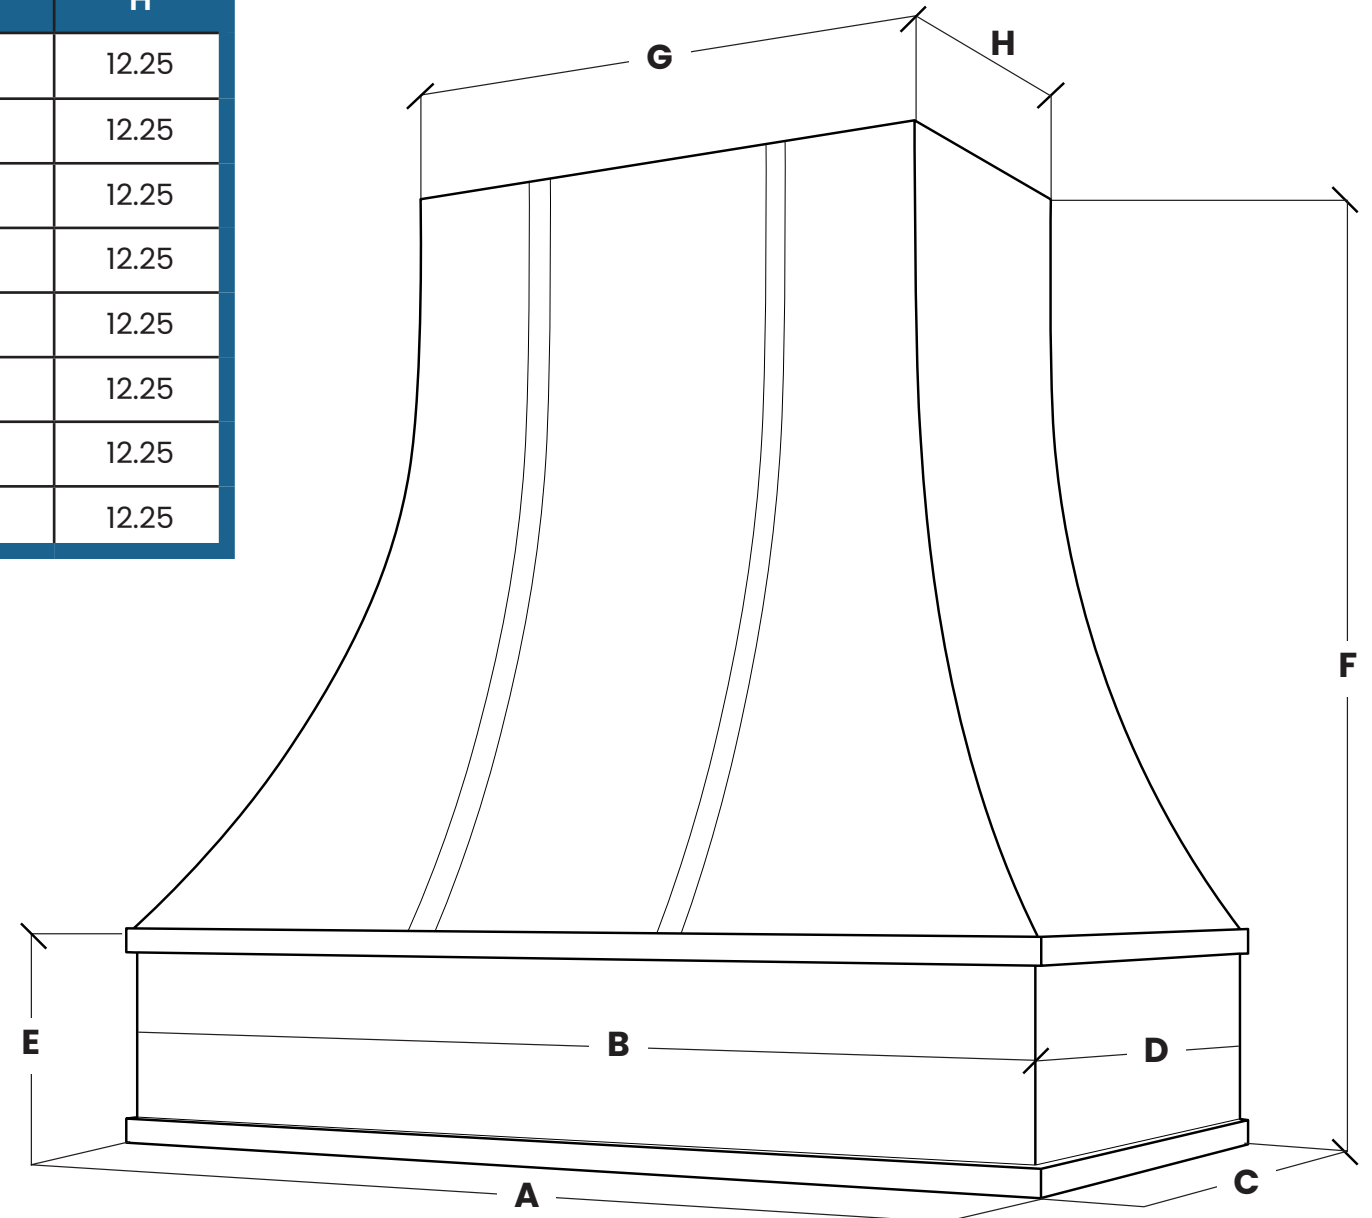

All dimensions are in inches

Curved

with Strapping and Flat Trim

Model	A	B	C	D	E	F	G	H
3036	30.5	30	19.75	19.5	8.25	36	15	12.25
3636	36.5	36	19.75	19.5	8.25	36	21	12.25
4236	42.5	42	19.75	19.5	8.25	36	27	12.25
4836	48.5	48	19.75	19.5	8.25	36	33	12.25
3048	30.5	30	19.75	19.5	8.25	48	15	12.25
3648	36.5	36	19.75	19.5	8.25	48	21	12.25
4248	42.5	42	19.75	19.5	8.25	48	27	12.25
4848	48.5	48	19.75	19.5	8.25	48	33	12.25

All dimensions are in inches

Sloped

with Classic Trim

Model	A	B	C	D	E	F	G	H
3036	31.5	30	20	19.5	8.25	36	30	12.25
3636	37.5	36	20	19.5	8.25	36	36	12.25
4236	43.5	42	20	19.5	8.25	36	42	12.25
4836	49.5	48	20	19.5	8.25	36	48	12.25
3048	31.5	30	20	19.5	8.25	48	30	12.25
3648	37.5	36	20	19.5	8.25	48	36	12.25
4248	43.5	42	20	19.5	8.25	48	42	12.25
4848	49.5	48	20	19.5	8.25	48	48	12.25