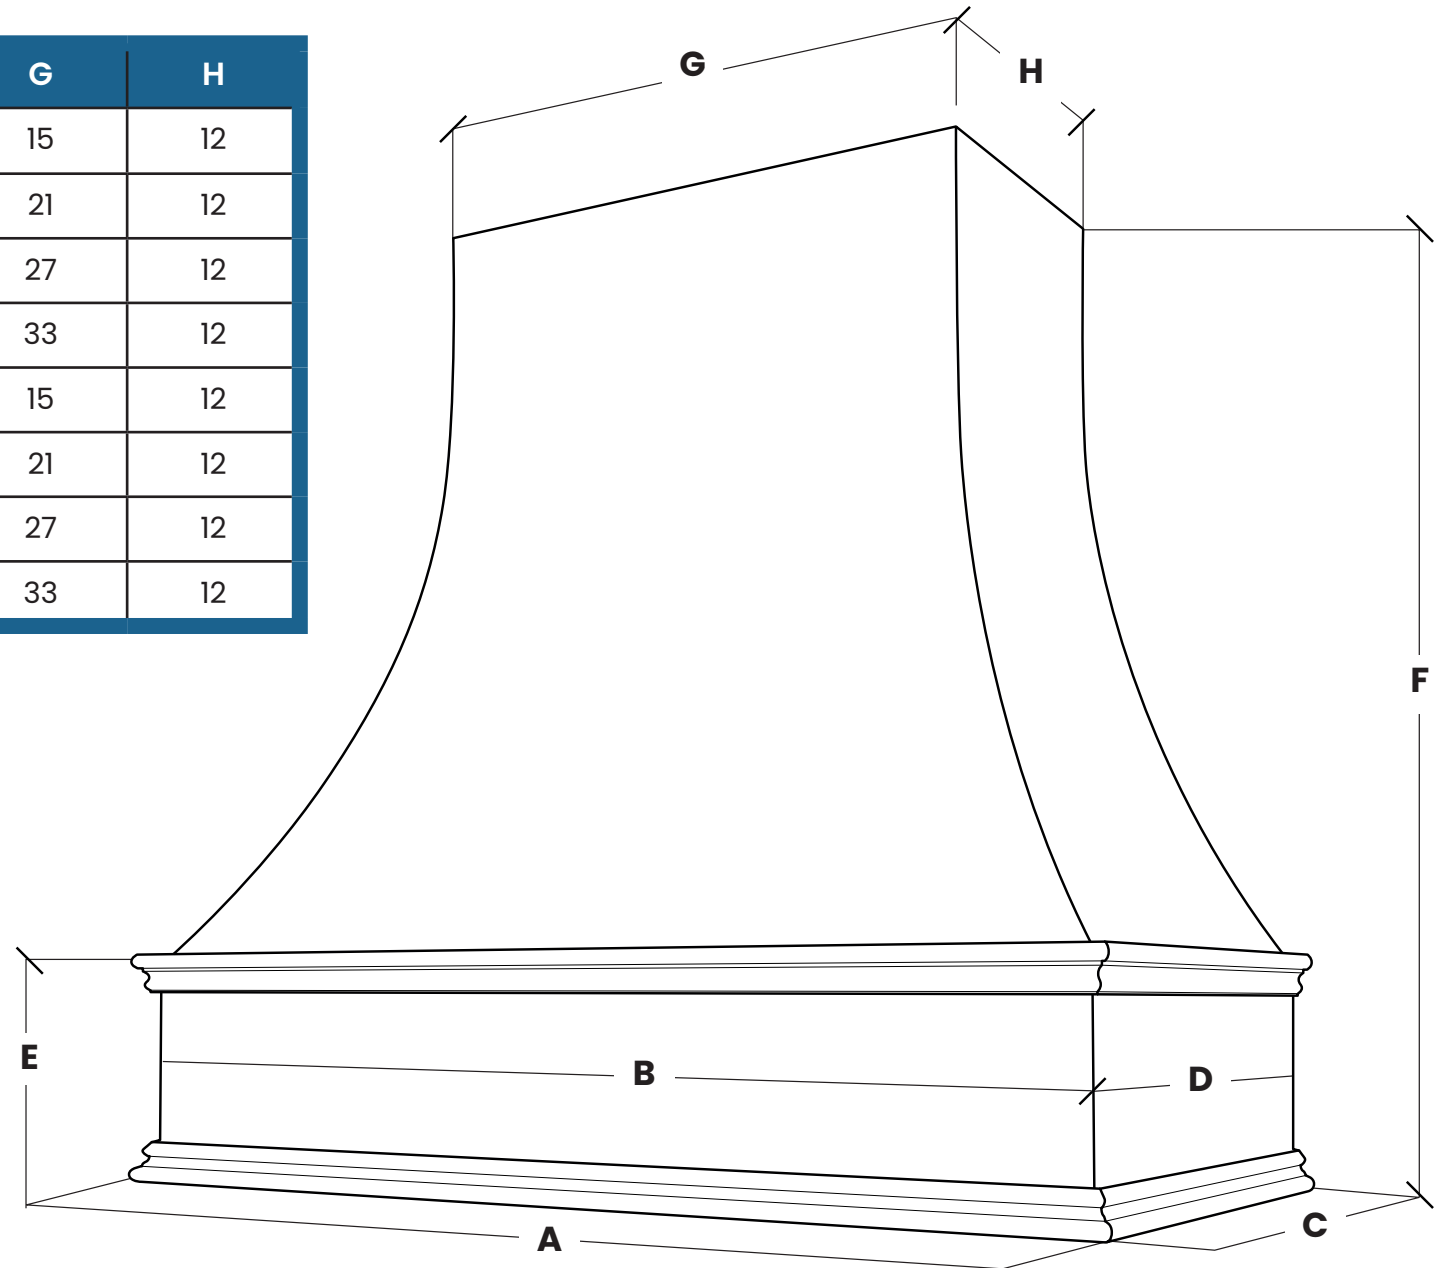

Curved

with Classic Trim

Model	A	B	C	D	E	F	G	H
3036	31.5	30	20	19.5	8.25	36	15	12
3636	37.5	36	20	19.5	8.25	36	21	12
4236	43.5	42	20	19.5	8.25	36	27	12
4836	49.5	48	20	19.5	36	33	12	
3048	31.5	30	20	19.5	8.25	48	15	12
3648	37.5	36	20	19.5	8.25	48	21	12
4248	43.5	42	20	19.5	8.25	48	27	12
4848	49.5	48	20	19.5	8.25	48	33	12

All dimensions are in inches