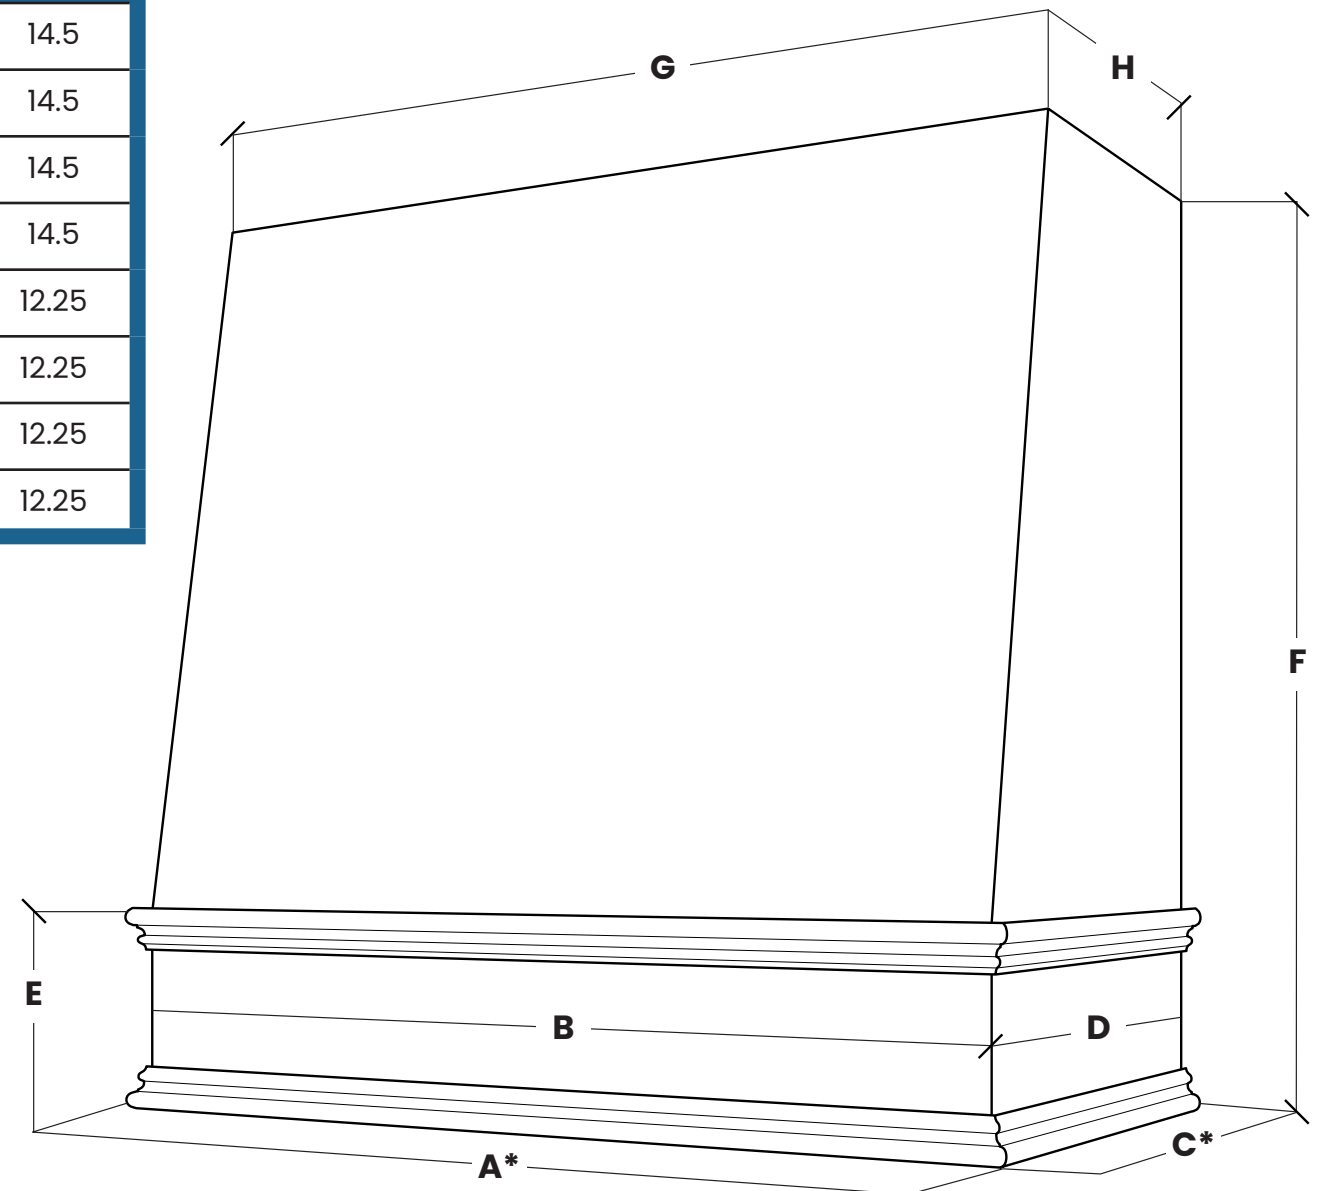

Angled

with Classic Trim

Model	A	B	C	D	E	F	G	H
3036	31.5	30	20	19.5	8.25	36	30	14.5
3636	37.5	36	20	19.5	8.25	36	36	14.5
4236	43.5	42	20	19.5	8.25	36	42	14.5
4836	49.5	48	20	19.5	8.25	36	48	14.5
3048	31.5	30	20	19.5	8.25	48	30	12.25
3648	37.5	36	20	19.5	8.25	48	36	12.25
4248	43.5	42	20	19.5	8.25	48	42	12.25
4848	49.5	48	20	19.5	8.25	48	48	12.25

All dimensions are in inches

Angled

with Strapping & Flat Trim

Model	A	B	C	D	E	F	G	H
3036	30.5	30	19.75	19.5	8.25	36	30	14.5
3636	36.5	36	19.75	19.5	8.25	36	36	14.5
4236	42.5	42	19.75	19.5	8.25	36	42	14.5
4836	48.5	48	19.75	19.5	8.25	36	48	14.5
3048	30.5	30	19.75	19.5	8.25	48	30	12.25
3648	36.5	36	19.75	19.5	8.25	48	36	12.25
4248	42.5	42	19.75	19.5	8.25	48	42	12.25
4848	48.5	48	19.75	19.5	8.25	48	48	12.25

All dimensions are in inches

Box Straight

with Block Trim

Model	A	B	C	D	E	F
3036	30	19.5	8.25	36	30	19.5
3636	36	19.5	8.25	36	36	19.5
4236	42	19.5	8.25	36	42	19.5
4836	48	19.5	8.25	36	48	19.5
3048	30	19.5	8.25	48	30	19.5
3648	36	19.5	8.25	48	36	19.5
4248	42	19.5	8.25	48	42	19.5
4848	48	19.5	8.25	48	48	19.5