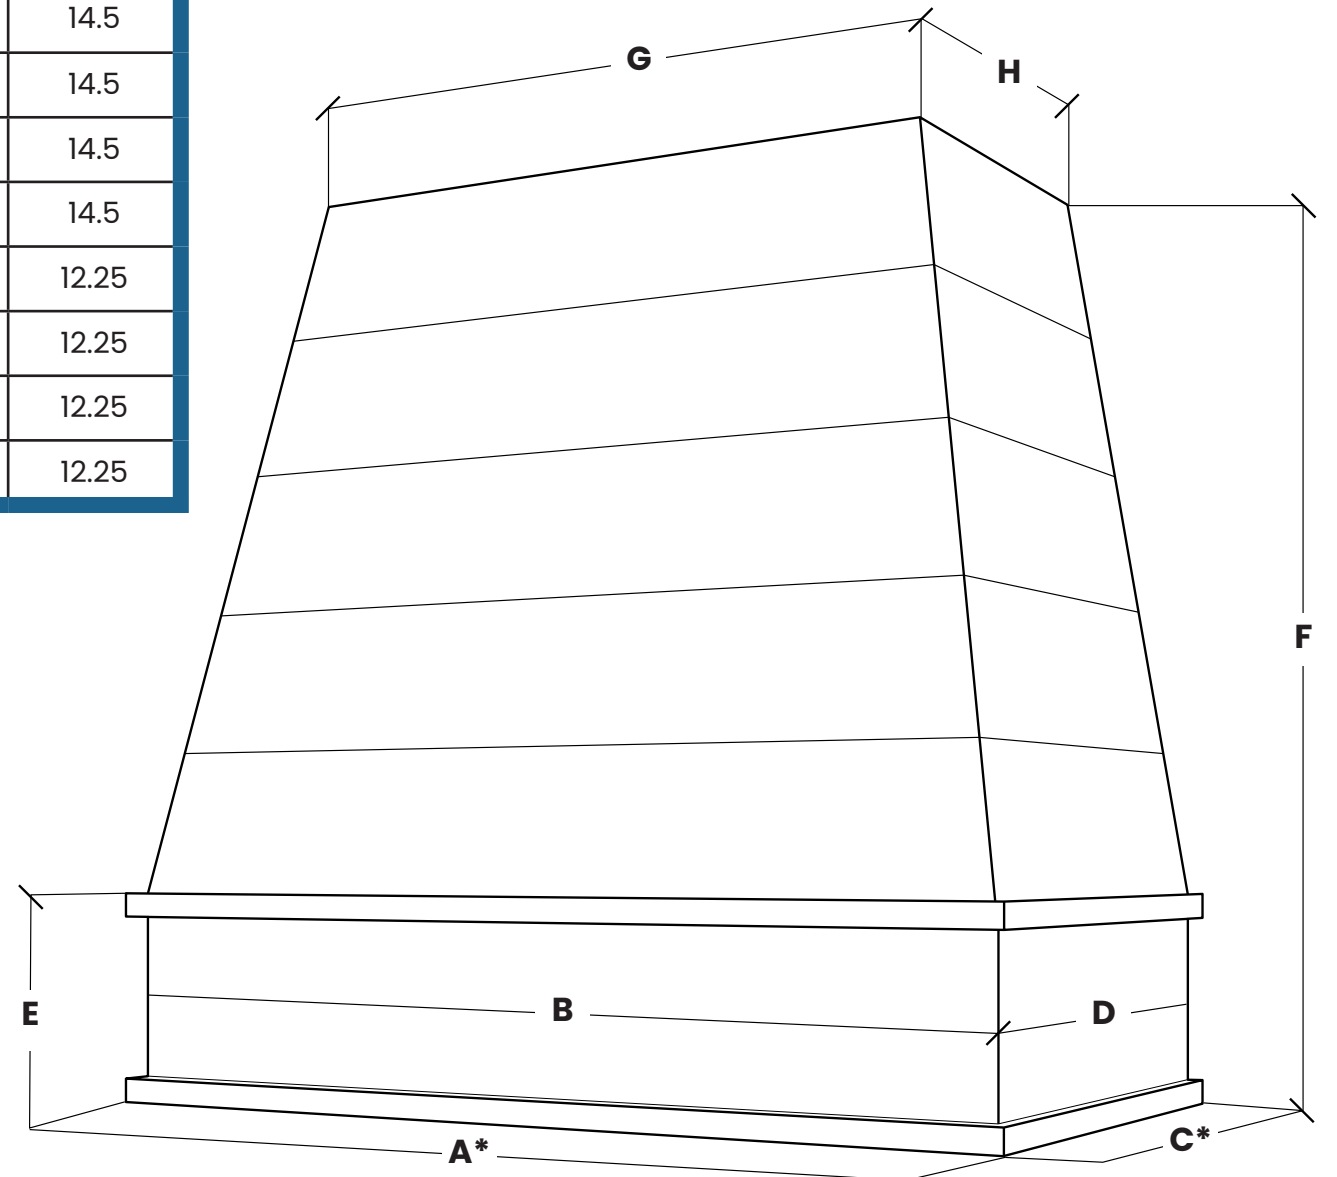

All dimensions are in inches

Tapered

with Shiplap and Block Trim

Model	A	B	C	D	E	F	G	H
3036	31.5	30	20	19.5	8.25	36	20	14.5
3636	37.5	36	20	19.5	8.25	36	26	14.5
4236	43.5	42	20	19.5	8.25	36	32	14.5
4836	49.5	48	20	19.5	8.25	36	38	14.5
3048	31.5	30	20	19.5	8.25	48	15.75	12.25
3648	37.5	36	20	19.5	8.25	48	21.75	12.25
4248	43.5	42	20	19.5	8.25	48	27.75	12.25
4848	49.5	48	20	19.5	8.25	48	33.75	12.25

All dimensions are in inches

Tapered

with Strapping and Flat Trim

Model	A	B	C	D	E	F	G	H
3036	30.5	30	19.75	19.5	8.25	36	20	14.5
3636	36.5	36	19.75	19.5	8.25	36	26	14.5
4236	42.5	42	19.75	19.5	8.25	36	32	14.5
4836	48.5	48	19.75	19.5	8.25	36	38	14.5
3048	30.5	30	19.75	19.5	8.25	48	15.75	12.25
3648	36.5	36	19.75	19.5	8.25	48	21.75	12.25
4248	42.5	42	19.75	19.5	8.25	48	27.75	12.25
4848	48.5	48	19.75	19.5	8.25	48	33.75	12.25

All dimensions are in inches