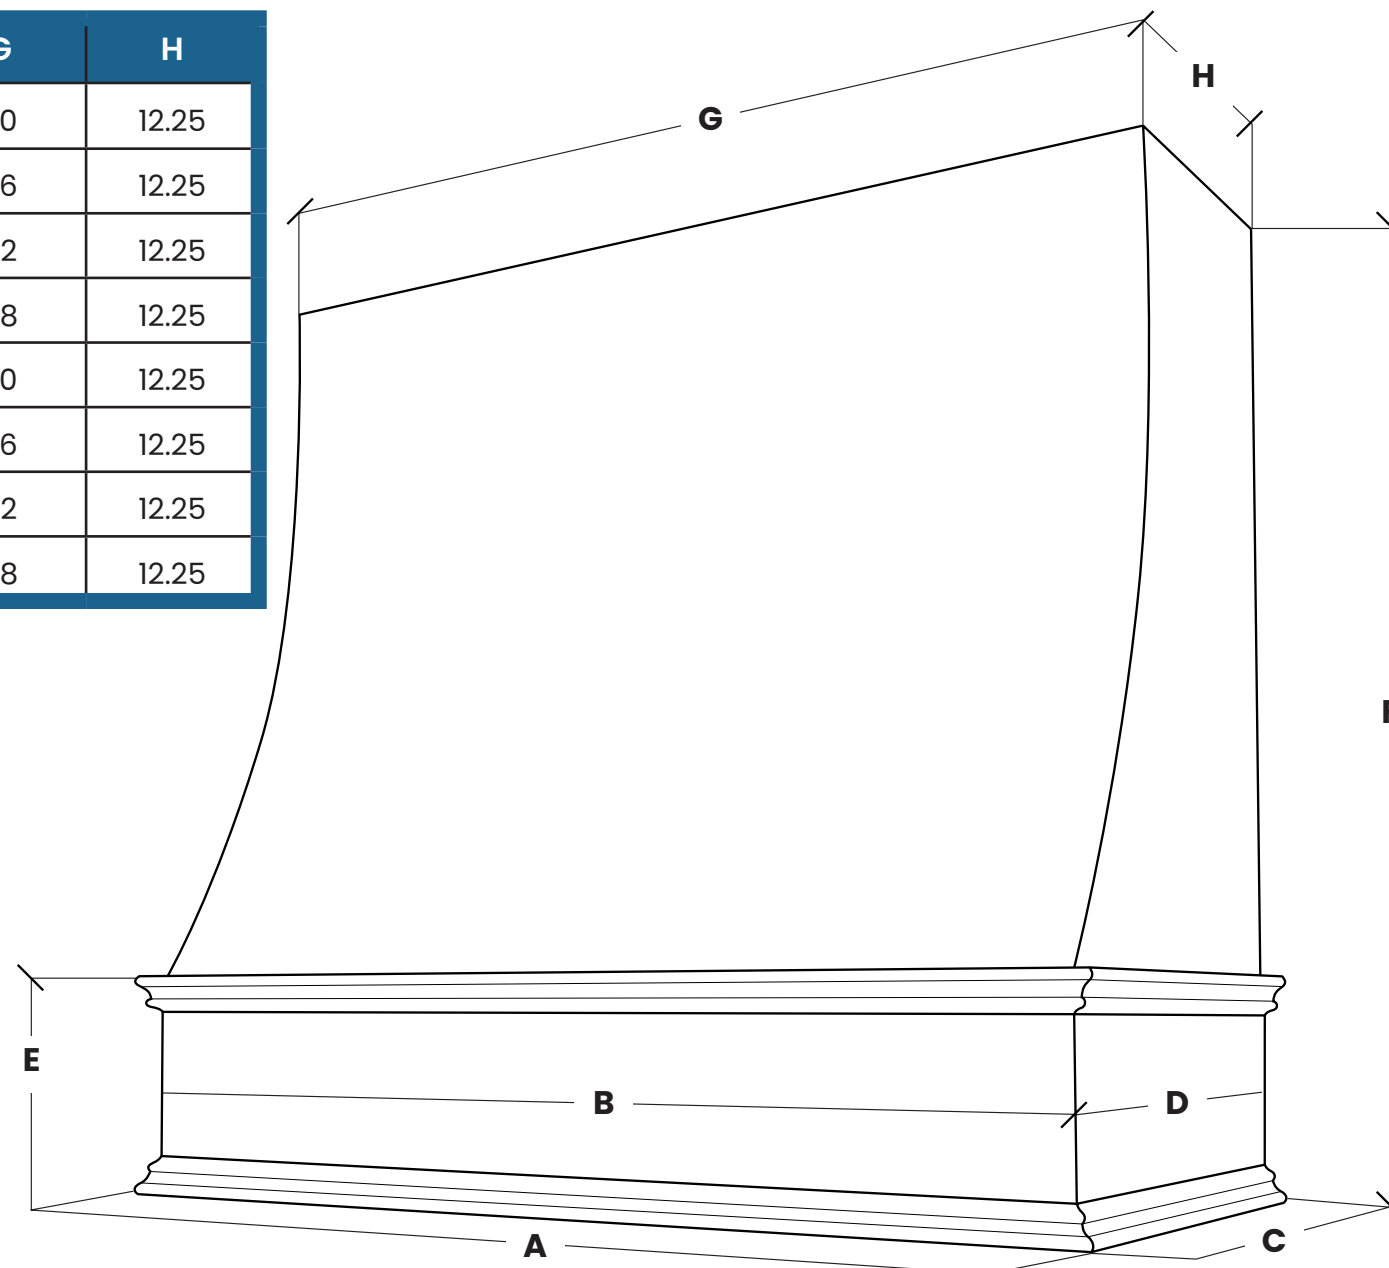

Sloped

with Classic Trim

Model	A	B	C	D	E	F	G	H
3036	31.5	30	20	19.5	8.25	36	30	12.25
3636	37.5	36	20	19.5	8.25	36	36	12.25
4236	43.5	42	20	19.5	8.25	36	42	12.25
4836	49.5	48	20	19.5	8.25	36	48	12.25
3048	31.5	30	20	19.5	8.25	48	30	12.25
3648	37.5	36	20	19.5	8.25	48	36	12.25
4248	43.5	42	20	19.5	8.25	48	42	12.25
4848	49.5	48	20	19.5	8.25	48	48	12.25

All dimensions are in inches