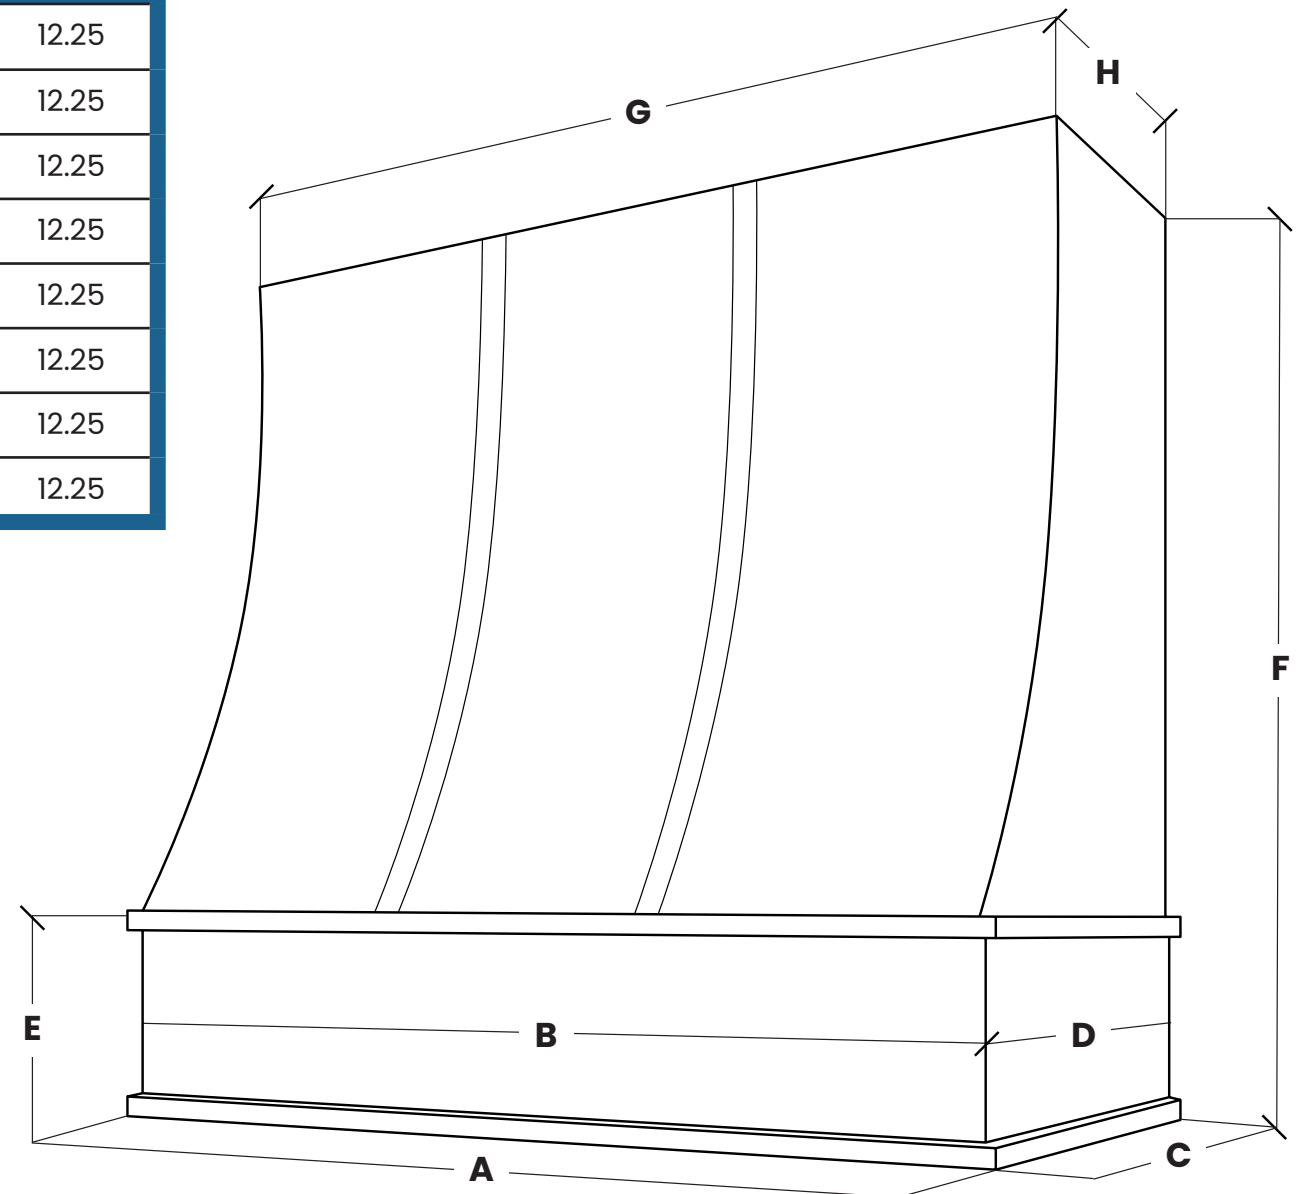

All dimensions are in inches

Sloped

with Metal Strapping

Model	A	B	C	D	E	F	G	H
3036	30.625	30	20.25	19.5	8.25	36	30	12.25
3636	36.625	36	20.25	19.5	8.25	36	36	12.25
4236	42.625	42	20.25	19.5	8.25	36	42	12.25
4836	48.625	48	20.25	19.5	8.25	36	48	12.25
3048	30.625	30	20.25	19.5	8.25	48	30	12.25
3648	36.625	36	20.25	19.5	8.25	48	36	12.25
4248	42.625	42	20.25	19.5	8.25	48	42	12.25
4848	48.625	48	20.25	19.5	8.25	48	48	12.25

All dimensions are in inches

Sloped with Strapping

Model	B	D	E	F	G	H
3036	30	19.5	8.25	36	30	12.25
3636	36	19.5	8.25	36	36	12.25
4236	42	19.5	8.25	36	42	12.25
4836	48	19.5	8.25	36	48	12.25
3048	30	19.5	8.25	48	30	12.25
3648	36	19.5	8.25	48	36	12.25
4248	42	19.5	8.25	48	42	12.25
4848	48	19.5	8.25	48	48	12.25