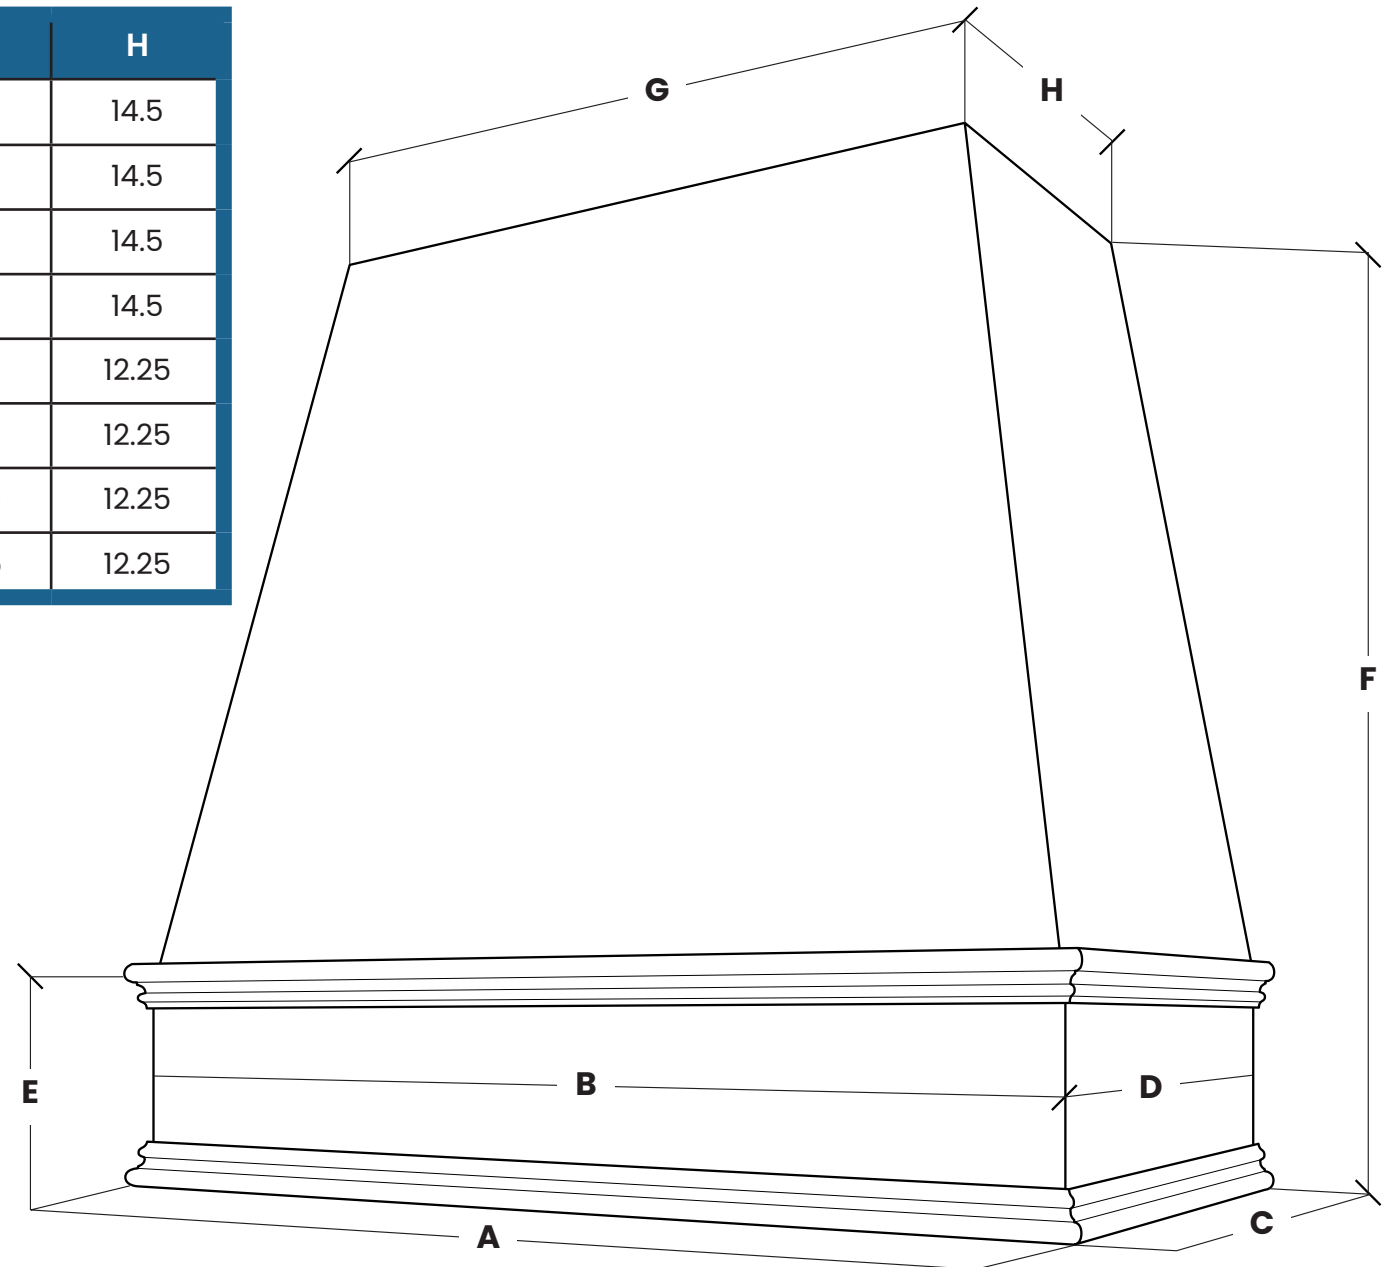

All dimensions are in inches

Sloped with Strapping

Model	B	D	E	F	G	H
3036	30	19.5	8.25	36	30	12.25
3636	36	19.5	8.25	36	36	12.25
4236	42	19.5	8.25	36	42	12.25
4836	48	19.5	8.25	36	48	12.25
3048	30	19.5	8.25	48	30	12.25
3648	36	19.5	8.25	48	36	12.25
4248	42	19.5	8.25	48	42	12.25
4848	48	19.5	8.25	48	48	12.25

*Example: Sloped with Flat Trim shown for 3036 would be 30.25

All dimensions are in inches

A*Classic & Block Trim	A*Flat Trim
B + 1.5	B + .5

C*Classic & Block Trim	C*Flat Trim
D + .5	D + .25

Tapered

with Classic Trim

All dimensions are in inches

Tapered

with Shiplap and Block Trim

Model	A	B	C	D	E	F	G	H
3036	31.5	30	20	19.5	8.25	36	20	14.5
3636	37.5	36	20	19.5	8.25	36	26	14.5
4236	43.5	42	20	19.5	8.25	36	32	14.5
4836	49.5	48	20	19.5	8.25	36	38	14.5
3048	31.5	30	20	19.5	8.25	48	15.75	12.25
3648	37.5	36	20	19.5	8.25	48	21.75	12.25
4248	43.5	42	20	19.5	8.25	48	27.75	12.25
4848	49.5	48	20	19.5	8.25	48	33.75	12.25