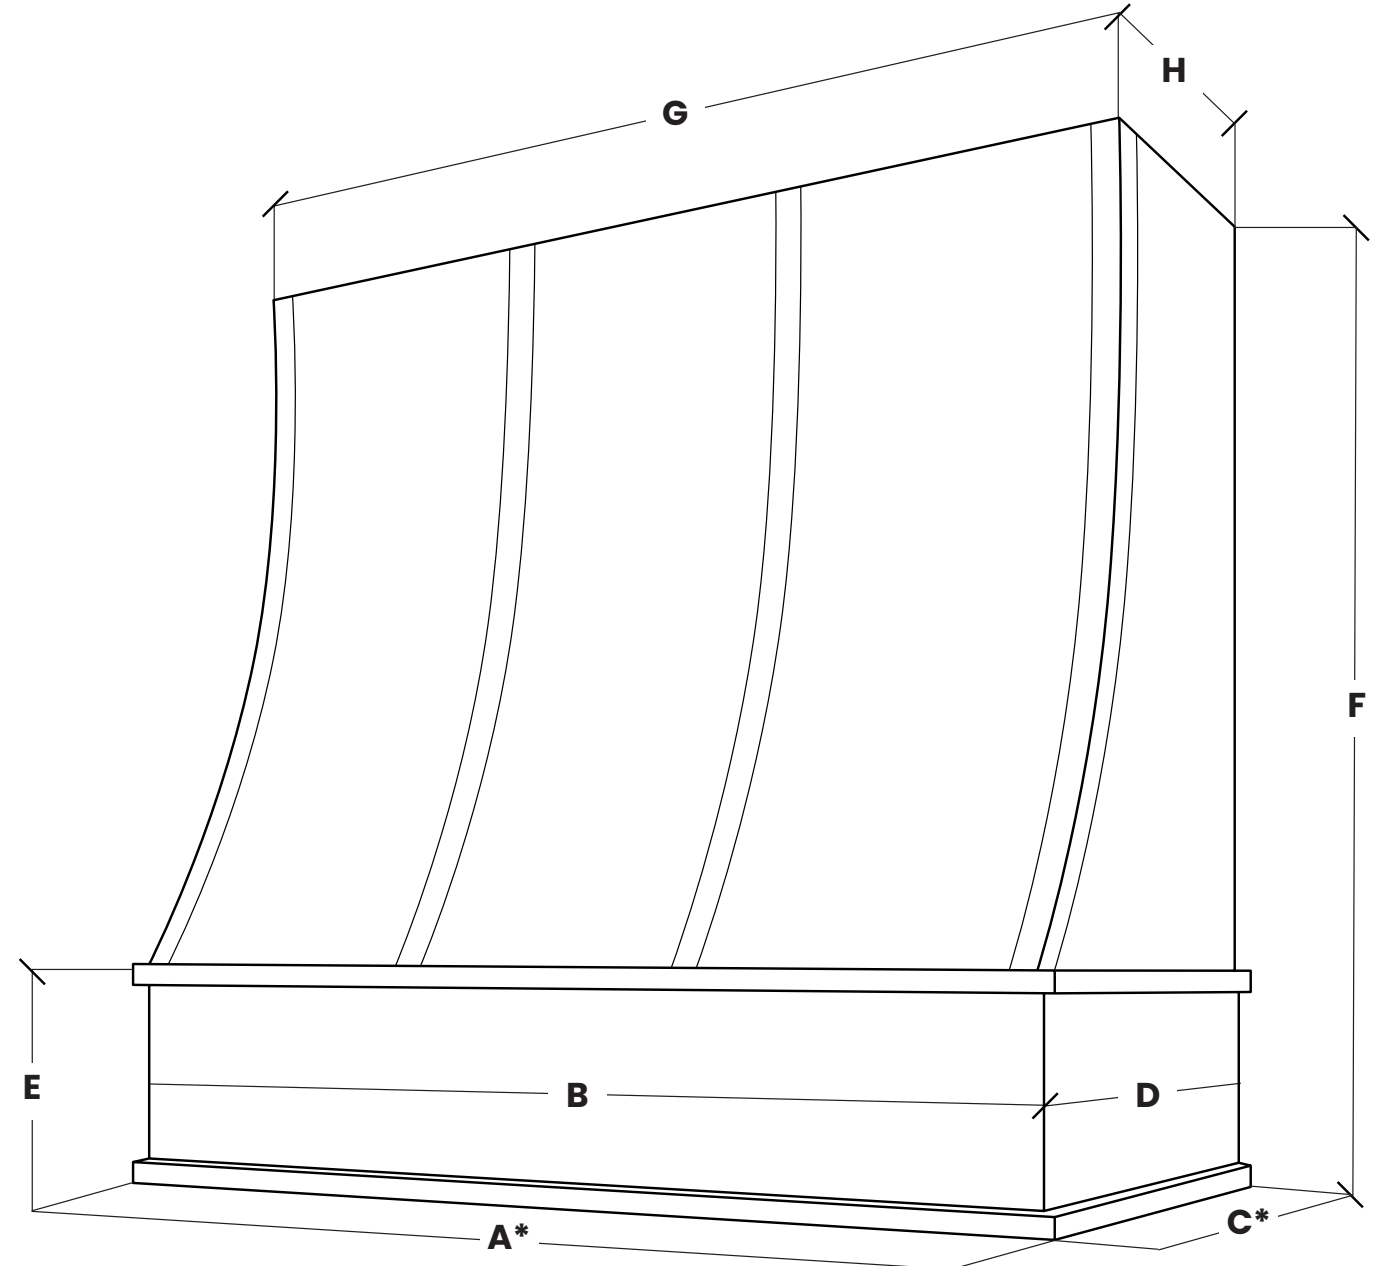

All dimensions are in inches

Sloped with Strapping

Model	B	D	E	F	G	H
3036	30	19.5	8.25	36	30	12.25
3636	36	19.5	8.25	36	36	12.25
4236	42	19.5	8.25	36	42	12.25
4836	48	19.5	8.25	36	48	12.25
3048	30	19.5	8.25	48	30	12.25
3648	36	19.5	8.25	48	36	12.25
4248	42	19.5	8.25	48	42	12.25
4848	48	19.5	8.25	48	48	12.25

*Example: Sloped with Flat Trim shown for 3036 would be 30.25

All dimensions are in inches

A*Classic & Block Trim	A*Flat Trim
B + 1.5	B + .5

C*Classic & Block Trim	C*Flat Trim
D + .5	D + .25

Tapered

with Classic Trim