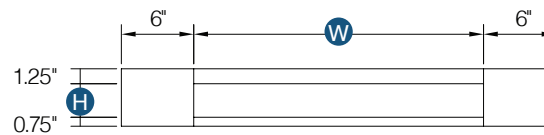

Item Code	Outer Dimensions			Oslo	Opening Size		Drawer Size	
	W	H	D	Premier	W	H	W	H
KD36	36"	4.75"	21"	✓	24"	3.25"	29.5"	4.75"

Sides trimmable to 30"
All drawer fronts have a slab profile