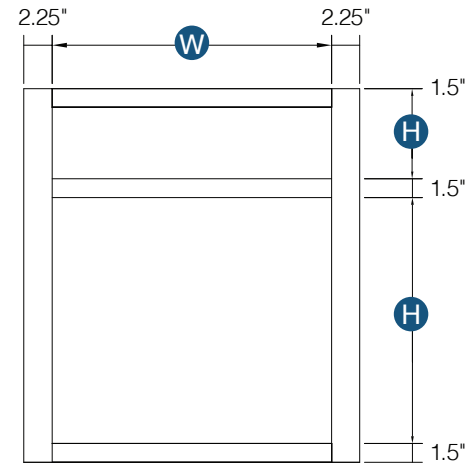

Item Code	Bottom Opening		Bottom Drawer Front Size		Bottom Drawer Front Size	
	W	H	W	H	W	H
DB12-3	9"	8.75"	11.5"	10.5"	10"	10.1"
DB15-3	12"	8.75"	14.5"	10.5"	13"	10.1"
DB18-3	15"	8.75"	17.5"	10.5"	16"	10.1"
DB21-3	18"	8.75"	20.5"	10.5"	19"	10.1"
DB24-3	21"	8.75"	23.5"	10.5"	22"	10.1"

Item Code	Top Opening		Top Drawer Front Size	
	W	H	W	H
DB12-3	9"	5.25"	11.5"	6.7"
DB15-3	12"	5.25"	14.5"	6.7"
DB18-3	15"	5.25"	17.5"	6.7"
DB21-3	18"	5.25"	20.5"	6.7"
DB24-3	21"	5.25"	23.5"	6.7"

Item Code	Middle Opening		Middle Drawer Front Size	
	W	H	W	H
DB12-3	9"	5.25"	11.5"	11"
DB15-3	12"	5.25"	14.5"	11"
DB18-3	15"	5.25"	17.5"	11"
DB21-3	18"	5.25"	20.5"	11"
DB24-3	21"	5.25"	23.5"	11"

Item Code	Door Opening		False Drawer Opening	
	W	H	W	H
CSF42	22.5"	19.75"	22.5"	5.75"

Item Code	Premier			
	Door Size		False Drawer Front Size	
	W	H	W	H
CSF42	23.5"	21.5"	23.5"	6.75"

Item Code	Builder			
	Door Size		False Drawer Size	
	W	H	W	H
CSF42	23.5"	20.7"	23.5"	6.7"

Sink floor and hinges are sold separately.
Back of face frame measures 27" wide

PRODUCT SPECS BASE CABINETS

Corner Sink Front

By Kitchen Cabinet Distributors

Item Code	Outer Dimensions			Oslo	Door Opening		False Drawer Opening		Door Size		False Drawer Front Size	
	W	H	D	Premier	W	H	W	H	W	H	W	H
CSF42	27"	34.5"	2"	✓	22.5"	19.75"	22.5"	5.75"	22.25"	23.54"	23.54"	6.7"
YN-CSF-FLOOR	48"	0.5"	48"	✓								