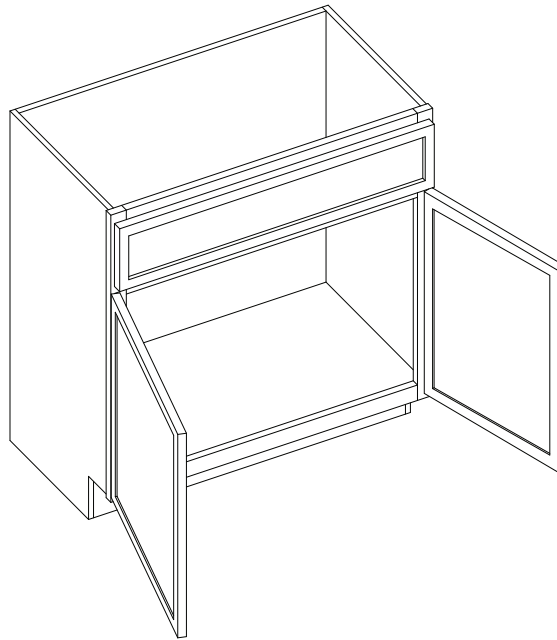

*Includes one drawer and two doors

PRODUCT SPECS VANITY CABINETS

Double Door Vanity

By Kitchen Cabinet Distributors

Item Code	Outer Dimensions			Oslo	False Drawer Opening		False Drawer Front Size		Door Opening		Door Size (x2)	
	W	H	D	Premier	W	H	W	H	W	H	W	H
V24-2	24"	34.5"	21"	✓	21"	5.25"	23.5"	6.7"	21"	20.25"	11.69"	22.25"
V27	27"	34.5"	21"	✓	26.5"	5.25"	26.5"	6.7"	24"	20.25"	13.19"	22.25"
V30	30"	34.5"	21"	✓	29.5"	5.25"	29.5"	6.7"	27"	20.25"	14.69"	22.25"
V33	33"	34.5"	21"	✓	32.5"	5.25"	32.5"	6.7"	30"	20.25"	16.19"	22.25"
V36	36"	34.5"	21"	✓	35.5"	5.25"	35.5"	6.7"	33"	20.25"	17.69"	22.25"