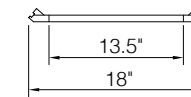

PRODUCT SPECS WALL CABINETS

30" - 36" High Corner Wall Cabinet

Item Code	Outer Dimensions			Opening Size		Oslo	Shaker	Brooklyn	Door Size		Essential White	Essential Gray	Door Size		
	W	H	D	W	H				W	H			Builder	W	H
CW2430	24"	30"	12"	13.5"	27"	✓	✓	✓	14.5"	28.75"	✓	✓	14.5"	28"	
CW2436	24"	36"	12"	13.5"	33"	✓	✓	✓	14.5"	34.75"	✓	✓	14.5"	34"	
CW2736	27"	36"	15"	13.5"	33"	✓	✓	✓	14.5"	34.75"	✓	✓	14.5"	34"