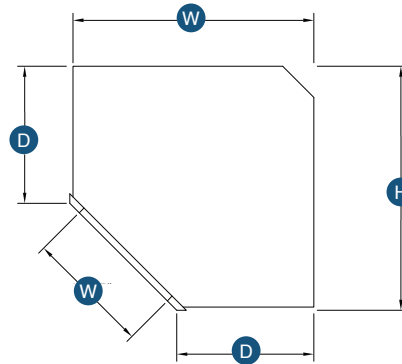

Door comes pre-routed with glass insert and finished interior

*Discontinued - limited inventory available.

PRODUCT SPECS WALL CABINETS

Corner Wall Cabinet

By Kitchen Cabinet Distributors

Item Code	Outer Dimensions			Opening Size		Oslo	Door Size	
	W	H	D	W	H	Premier	W	H
CW2415	24"	15"	12"	9"	27"	✓	14.5"	13.8"