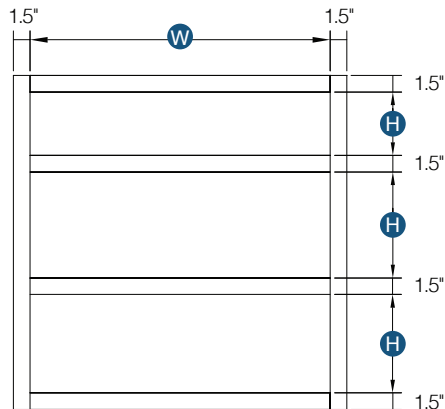

Item Code	Outer Dimensions			Oslo
	W	H	D	Premier
DB27-3	27"	34.5"	24"	✓
DB30-3	30"	34.5"	24"	✓
DB33-3	33"	34.5"	24"	✓
DB36-3	36"	34.5"	24"	✓

Item Code	Top Opening		Top Drawer Front Size		
	W	H	W	H	
DB27-3	24"	5.25"	26.5"	6.7"	
DB30-3	27"	5.25"	29.5"	6.7"	
DB33-3	30"	5.25"	32.5"	6.7"	
DB36-3	33"	5.25"	35.5"	6.7"	
		Middle Opening		Middle Drawer Front Size	
DB27-3	24"	5.25"	26.5"	11"	
DB30-3	27"	5.25"	29.5"	11"	
DB33-3	30"	5.25"	32.5"	11"	
DB36-3	33"	5.25"	35.5"	11"	
		Bottom Opening		Bottom Drawer Front Size	
DB27-3	24"	9.25"	26.5"	11"	
DB30-3	27"	9.25"	29.5"	11"	
DB33-3	30"	9.25"	32.5"	11"	
DB36-3	33"	9.25"	35.5"	11"