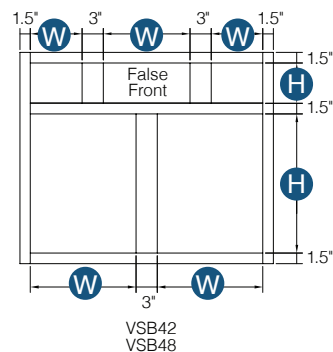

PRODUCT SPECS VANITY CABINETS

Vanity Sink Base

Item Code	Outer Dimensions			Shaker	Brooklyn	Essential White	Essential Gray
	W	H	D	Premier		Builder	
VSB36	36"	34.5"	21"	✓	✓	✓	✓
VSB39	39"	34.5"	21"	-	-	✓	-
VSB42	42"	34.5"	21"	✓	✓	✓	✓
VSB48	48"	34.5"	21"	✓	✓	✓	✓

Item Code	Drawer Opening (x2)		False Drawer Opening		Door Opening (x2)	
	W	H	W	H	W	H
VSB36	7.5"	5.75"	12.75"	5.75"	15.1875"	19.75"
VSB39	7.5"	5.75"	15"	5.75"	16.5"	19.75"
VSB42	9.25"	5.75"	14.5"	5.75"	18"	19.75"
VSB48	9.25"	5.75"	20.5"	5.75"	21"	19.75"

Item Code	Premier						Builder					
	Drawer Front Size		False Drawer Front Size		Door Size		Drawer Front Size		False Drawer Front Size		Door Size	
	W	H	W	H	W	H	W	H	W	H	W	H
VSB36	10"	6.75"	15.25"	6.75"	17.6875"	21.5"	7"	6.7"	15.19"	6.7"	16"	20.75"
VSB39	-	-	-	-	-	-	8.5"	6.7"	16"	6.7"	17.5"	20.75"
VSB42	11.75"	6.75"	17"	6.75"	20.5"	21.5"	10"	6.7"	17.12"	6.7"	19"	20.75"
VSB48	11.75"	6.75"	23"	6.75"	23.5"	21.5"	10"	6.7"	22"	6.7"	22"	20.75"

Builder has slab drawer front and soft-close not available on VSB36