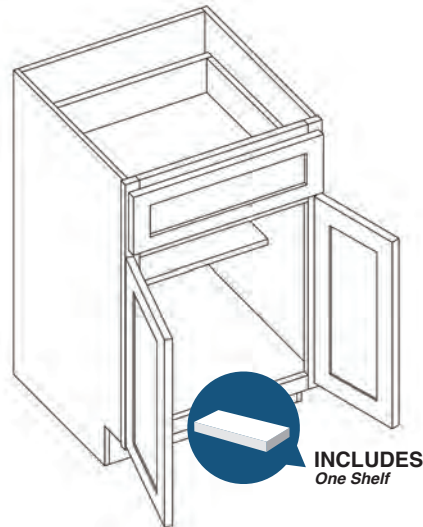

Item Code	Outer Dimensions			Drawer Opening		Door Opening (x2)		Oslo Premier	Drawer Front Size		Door Size (x2)	
	W	H	D	W	H	W	H		W	H	W	H
B24-2*	24"	34.5"	24"	21"	5.25"	21"	22.25"	✓	23.54"	6.69"	11.7"	22.25"
B27	27"	34.5"	24"	24"	5.25"	24"	22.25"	✓	26.54"	6.69"	13.2"	22.25"
B30	30"	34.5"	24"	27"	5.25"	27"	22.25"	✓	29.53"	6.69"	14.7"	22.25"
B33	33"	34.5"	24"	30"	5.25"	30"	22.25"	✓	32.52"	6.69"	16.2"	22.25"
B36	36"	34.5"	24"	33"	5.25"	33"	22.25"	✓	35.51"	6.69"	17.7"	22.25"

Oslo features a single drawer on all base cabinet sizes