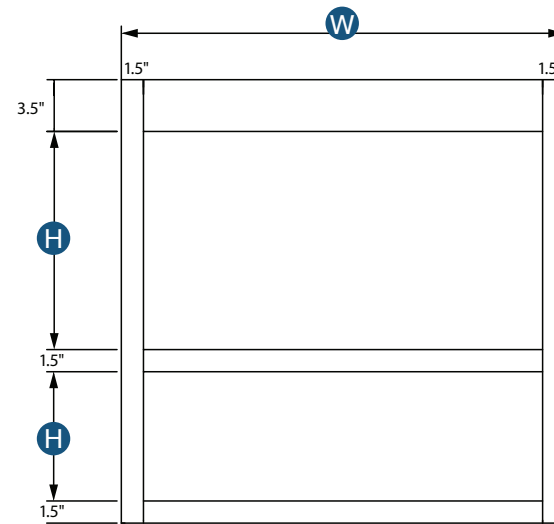

Item Code	Outer Dimensions			Oslo	Top Opening		Bottom Opening		Drawer Size	
	W	H	D		W	H	W	H	W	H
MBC24	24"	34.5"	24"	✓	21"	14.75"	21"	8.75"	23.5"	11"
MBC30	30"	34.5"	24"	✓	27"	14.75"	27"	8.75"	29.5"	11"

Finished interior