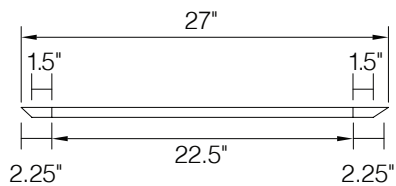

PRODUCT SPECS BASE CABINETS

Corner Sink Front

Item Code	Outer Dimensions			Shaker	Brooklyn	Essential White	Essential Gray
	W	H	D	Premier		Builder	
CSF42	27"	34.5"	2"	✓	✓	✓	✓
YN-CSF-FLOOR	48"	0.5"	48"	✓	✓	✓	✓

Item Code	Door Opening		False Drawer Opening	
	W	H	W	H
CSF42	22.5"	19.75"	22.5"	5.75"

Item Code	Premier			
	Door Size		False Drawer Front Size	
	W	H	W	H
CSF42	23.5"	21.5"	23.5"	6.75"

Item Code	Builder			
	Door Size		False Drawer Size	
	W	H	W	H
CSF42	23.5"	20.7"	23.5"	6.7"

Sink floor and hinges are sold separately.
Back of face frame measures 27" wide