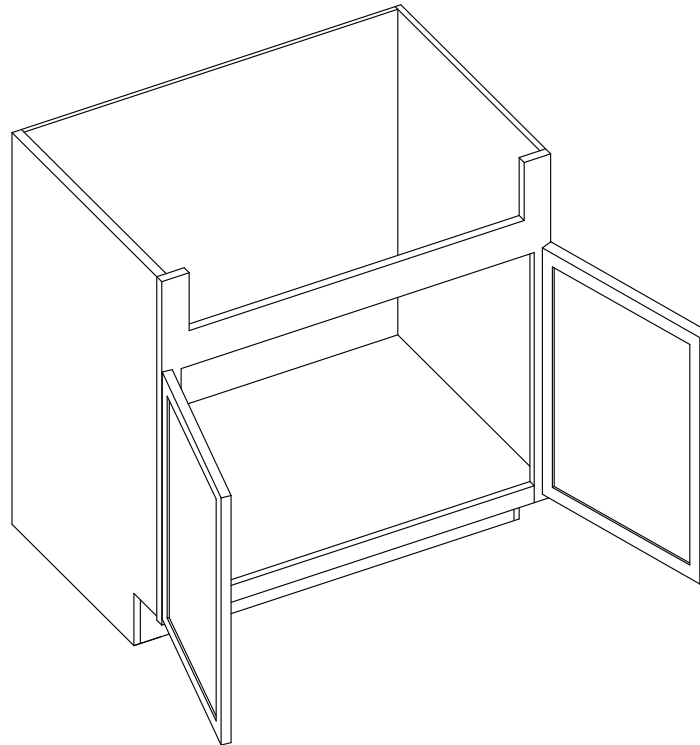

Top frame can be trimmed to accommodate different size sinks.

Item Code	Outer Dimensions			Oslo Premier	Door Opening (x2)		Door Size (x2)	
	W	H	D		W	H	W	H
FSB36	36"	34.5"	24"	✓	33"	15"	17.7"	17"