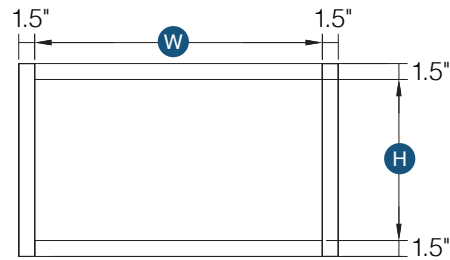

PRODUCT SPECS WALL CABINETS

Microwave Wall Cabinet

Item Code	Outer Dimensions			Opening Size		Oslo	Shaker	Brooklyn	Essential White	Essential Gray
	W	H	D	W	H	Premier			Builder	
MWC3018	30"	18"	12"	27"	14.25"	✓	✓	✓	✓	✓

Finished interior
Shelf depth 15.5"