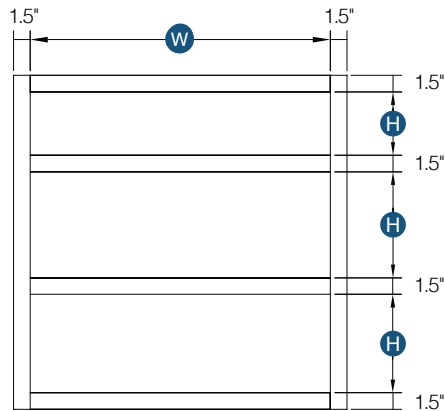

PRODUCT SPECS BASE CABINETS

12" - 24" Three Drawer Base

Item Code	Outer Dimensions			Shaker	Brooklyn	Essential White	Essential Gray
	W	H	D	Premier		Builder	
DB12-3	12"	34.5"	24"	✓	✓	✓	✓
DB15-3	15"	34.5"	24"	✓	✓	✓	✓
DB18-3	18"	34.5"	24"	✓	✓	✓	✓
DB21-3	21"	34.5"	24"	✓	✓	✓	✓
DB24-3	24"	34.5"	24"	✓	✓	✓	✓

Item Code	Top Opening		Top Drawer Front Size		Top Drawer Front Size	
	W	H	W	H	W	H
DB12-3	9"	5.75"	11.5"	6.75"	10"	6.7"
DB15-3	12"	5.75"	14.5"	6.75"	13"	6.7"
DB18-3	15"	5.75"	17.5"	6.75"	16"	6.7"
DB21-3	18"	5.75"	20.5"	6.75"	19"	6.7"
DB24-3	21"	5.75"	23.5"	6.75"	22"	6.7"

Item Code	Middle Opening		Middle Drawer Front Size		Middle Drawer Front Size	
	W	H	W	H	W	H
DB12-3	9"	9.5"	11.5"	10.5"	10"	10.1"
DB15-3	12"	9.5"	14.5"	10.5"	13"	10.1"
DB18-3	15"	9.5"	17.5"	10.5"	16"	10.1"
DB21-3	18"	9.5"	20.5"	10.5"	19"	10.1"
DB24-3	21"	9.5"	23.5"	10.5"	22"	10.1"

Item Code	Bottom Opening		Bottom Drawer Front Size		Bottom Drawer Front Size	
	W	H	W	H	W	H
DB12-3	9"	8.75"	11.5"	10.5"	10"	10.1"
DB15-3	12"	8.75"	14.5"	10.5"	13"	10.1"
DB18-3	15"	8.75"	17.5"	10.5"	16"	10.1"
DB21-3	18"	8.75"	20.5"	10.5"	19"	10.1"
DB24-3	21"	8.75"	23.5"	10.5"	22"	10.1"

Builder has slab front drawer