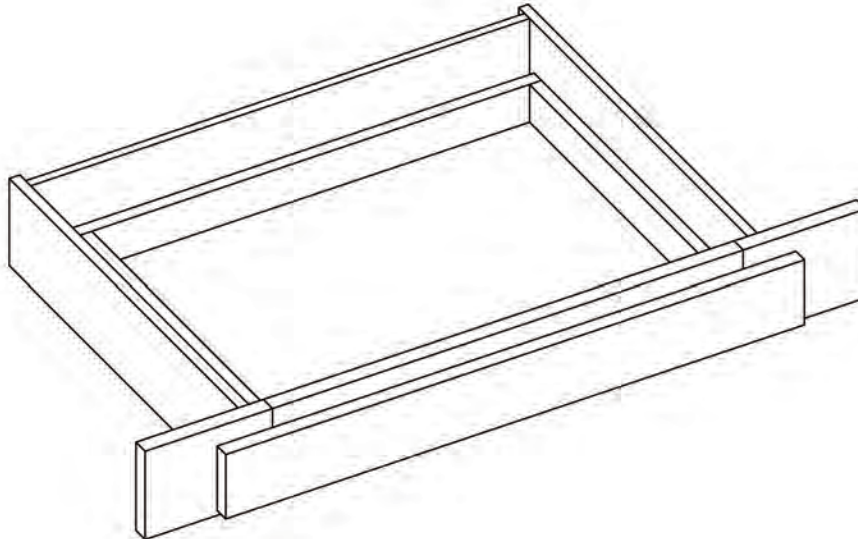

PRODUCT SPECS VANITY CABINETS

Vanity Drawer 36"

Item Code	Outer Dimensions			Opening Size		Shaker	Brooklyn	Drawer Size		Essential White	Essential Gray
	W	H	D	W	H	Premier		W	H	Builder	
KD36	36"	4.75"	21"	24"	2.75"	✓	✓	29.5"	3.5"	-	-

Sides trimmable to 30"