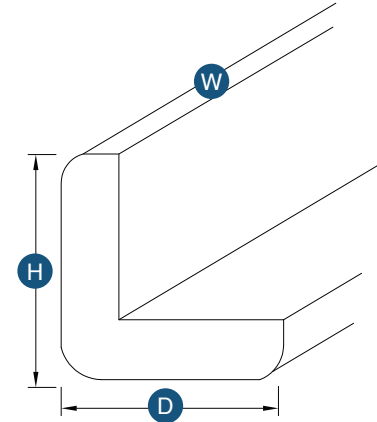

Outside Corner Molding

Item Code	Outer Dimensions			Oslo	Shaker	Brooklyn	Essential White	Essential Gray
	W	H	D	Premier			Builder	
OCM8	96"	0.75"	0.75"	✓	✓	✓	✓	✓

Batton Molding

Item Code	Outer Dimensions			Oslo	Shaker	Brooklyn	Essential White	Essential Gray
	W	H	D	Premier			Builder	
BAM8	96"	0.75"	0.25"	✓	✓	✓	✓	✓