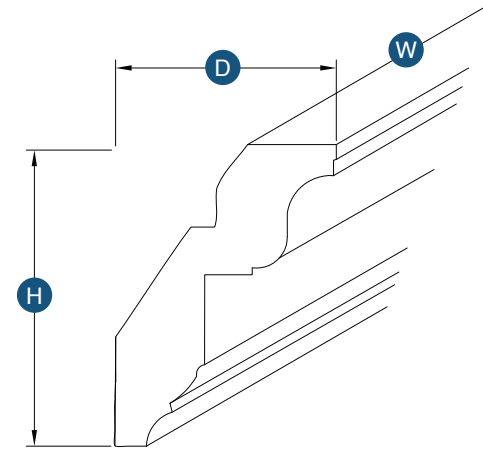

Royal Crown Molding

Item Code	Outer Dimensions			Oslo	Shaker	Brooklyn	Essential White	Essential Gray
	W	H	D	Premier			Builder	
RCM8	96"	3.25"	2.75"	-	✓	✓	✓	✓