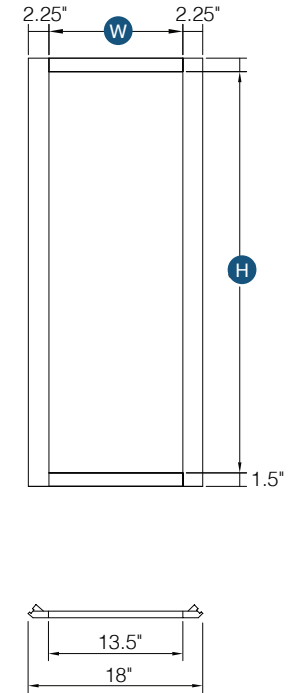

PRODUCT SPECS WALL CABINETS

15" Corner Wall Stacking Cabinet with Glass

Item Code	Outer Dimensions			Opening Size		Oslo	Shaker	Brooklyn	Door Size (x2)		Essential White	Essential Gray
	W	H	D	W	H				W	H		
CWS2415	24"	15"	12"	13.5"	12"	-	✓	✓	14.5"	13.75"	-	-
CWS2715*	27"	15"	15"	13.5"	12"	-	✓	✓	14.5"	13.75"	-	-

Door comes pre-routed with glass insert and finished interior

*Discontinued - limited inventory available.