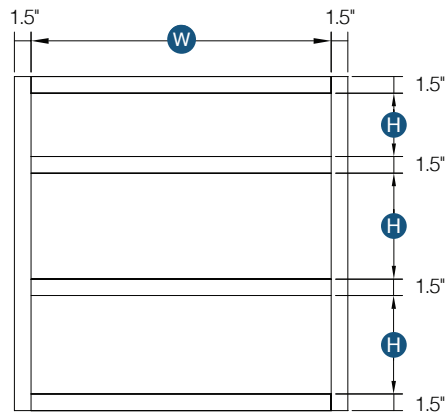

PRODUCT SPECS BASE CABINETS

27" - 36" Three Drawer Base

Item Code	Outer Dimensions			Shaker	Brooklyn	Essential White	Essential Gray
	W	H	D	Premier	Builder		
DB27-3	27"	34.5"	24"	✓	✓	-	-
DB30-3	30"	34.5"	24"	✓	✓	✓	✓
DB33-3	33"	34.5"	24"	✓	✓	-	-
DB36-3	36"	34.5"	24"	✓	✓	-	-

Item Code	Top Opening		Top Drawer Front Size		Top Drawer Front Size		
	W	H	W	H	W	H	
DB27-3	24"	5.75"	26.5"	6.75"	-	-	
DB30-3	27"	5.75"	29.5"	6.75"	28"	6.7"	
DB33-3	30"	5.75"	32.5"	6.75"	-	-	
DB36-3	33"	5.75"	35.5"	6.75"	-	-	
		Middle Opening		Middle Drawer Front Size		Middle Drawer Front Size	
DB27-3	24"	9.5"	26.5"	10.5"	-	-	
DB30-3	27"	9.5"	29.5"	10.5"	28"	10.1"	
DB33-3	30"	9.5"	32.5"	10.5"	-	-	
DB36-3	33"	9.5"	35.5"	10.5"	-	-	
		Bottom Opening		Bottom Drawer Front Size		Bottom Drawer Front Size	
DB27-3	24"	8.75"	26.5"	10.5"	-	-	
DB30-3	27"	8.75"	29.5"	10.5"	28"	10.1"	
DB33-3	30"	8.75"	32.5"	10.5"	-	-	
DB36-3	33"	8.75"	35.5"	10.5"	-	-	

Builder has slab front drawer