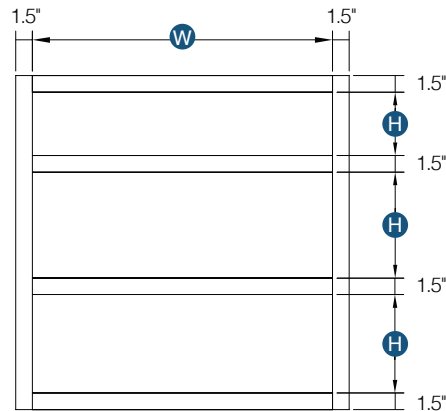

Item Code	Outer Dimensions			Oslo
	W	H	D	Premier
DB12-3	12"	34.5"	24"	✓
DB15-3	15"	34.5"	24"	✓
DB18-3	18"	34.5"	24"	✓
DB21-3	21"	34.5"	24"	✓
DB24-3	24"	34.5"	24"	✓

Item Code	Top Opening		Top Drawer Front Size	
	W	H	W	H
DB12-3	9"	5.25"	11.5"	6.7"
DB15-3	12"	5.25"	14.5"	6.7"
DB18-3	15"	5.25"	17.5"	6.7"
DB21-3	18"	5.25"	20.5"	6.7"
DB24-3	21"	5.25"	23.5"	6.7"

Item Code	Middle Opening		Middle Drawer Front Size	
	W	H	W	H
DB12-3	9"	5.25"	11.5"	11"
DB15-3	12"	5.25"	14.5"	11"
DB18-3	15"	5.25"	17.5"	11"
DB21-3	18"	5.25"	20.5"	11"
DB24-3	21"	5.25"	23.5"	11"

Item Code	Bottom Opening		Bottom Drawer Front Size	
	W	H	W	H
DB12-3	9"	5.75"	11.5"	11"
DB15-3	12"	5.75"	14.5"	11"
DB18-3	15"	5.75"	17.5"	11"
DB21-3	18"	5.75"	20.5"	11"
DB24-3	21"	5.75"	23.5"	11"