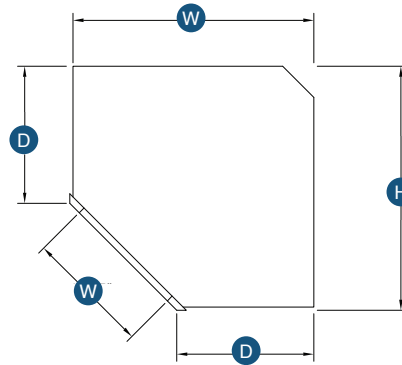

PRODUCT SPECS WALL CABINETS

42" High Corner Wall Cabinet

Item Code	Outer Dimensions			Opening Size		Oslo	Shaker	Brooklyn	Door Size		Essential White	Essential Gray	Door Size	
	W	H	D	W	H				Builder	Builder			W	H
CW2442	24"	42"	12"	13.5"	39"	✓	✓	✓	14.5"	40.75"	✓	✓	14.5"	40"
CW2742	27"	42"	15"	13.5"	39"	✓	✓	✓	14.5"	40.75"	✓	✓	14.5"	40"