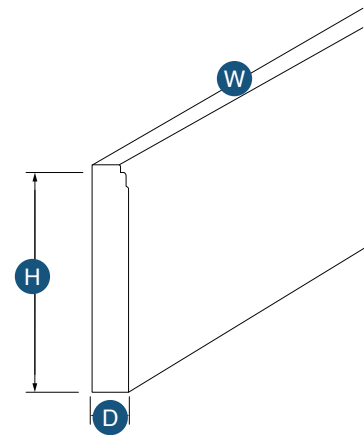

Furniture Base Molding

Item Code	Outer Dimensions			Oslo	Shaker	Brooklyn	Essential White	Essential Gray
	W	H	D	Premier			Builder	
FBM8	96"	4.5"	0.75"	✓	✓	✓	✓	✓