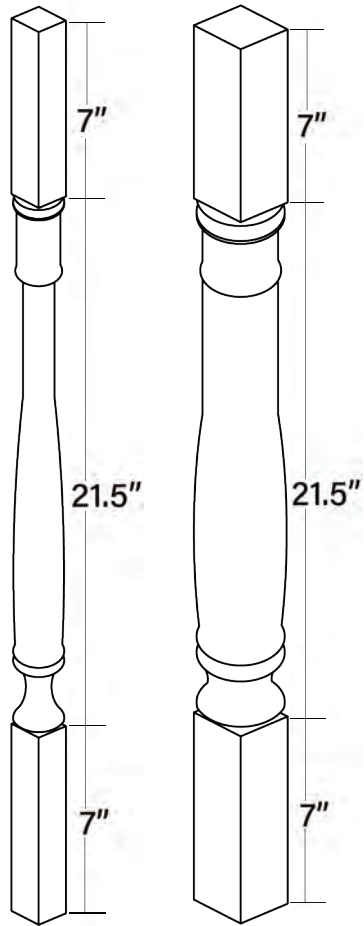

PRODUCT SPECS ACCESSORIES

Turned Post

Item Code	Outer Dimensions			Oslo	Shaker	Brooklyn	Essential White	Essential Gray
	W	H	D	Premier			Builder	
TPOSTP3	3"	35.5"	3"	-	✓	✓	✓	✓
TPOSTP5	5"	35.5"	5"	-	✓	✓	✓	✓

Top and bottom can be trimmed.