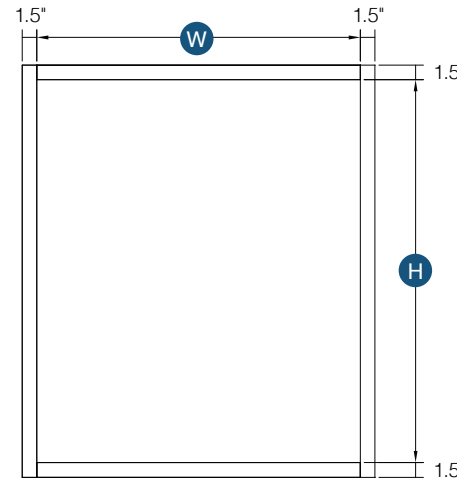

PRODUCT SPECS WALL CABINETS

24" High Double Door Wall Cabinet

Item Code	Outer Dimensions			Opening Size		Oslo	Shaker	Brooklyn	Door Size (x2)		Essential White	Essential Gray	Door Size (2)	
	W	H	D	W	H	Premier			W	H	Builder		W	H
W3024	30"	24"	12"	27"	21"	✓	✓	✓	14.6875"	22.75"	✓	✓	14"	22"
W3324	33"	24"	12"	30"	21"	✓	✓	✓	16.1875"	22.75"	-	-	-	-
W3624	36"	24"	12"	33"	21"	✓	✓	✓	17.6875"	22.75"	✓	✓	16.9"	22"
W3924	39"	24"	12"	36"	21"	✓	-	-	19.1875"	22.75"	✓	✓	17.95"	22"

PRODUCT SPECS WALL CABINETS

30" - 36" High Double Door Wall Cabinet

Item Code	Outer Dimensions			Opening Size		Oslo	Shaker	Brooklyn	Door Size (x2)		Essential White	Essential Gray	Door Size (x2)	
	W	H	D	W	H	Premier			W	H	Builder		W	H
W2430-2	24"	30"	12"	21"	27"	✓	✓	✓	11.6875"	28.75"	✓	✓	11"	28"
W2730	27"	30"	12"	24"	27"	✓	✓	✓	13.1875"	28.75"	✓	✓	12.5"	28"
W3030	30"	30"	12"	27"	27"	✓	✓	✓	14.6875"	28.75"	✓	✓	14"	28"
W3330	33"	30"	12"	30"	27"	✓	✓	✓	16.1875"	28.75"	✓	✓	15.5"	28"
W3630	36"	30"	12"	33"	27"	✓	✓	✓	17.6875"	28.75"	✓	✓	16.9"	28"
W3930	39"	30"	12"	36"	27"	✓	✓	✓	19.1875"	28.75"	✓	✓	18.45"	28"
W2436-2	24"	36"	12"	21"	36"	✓	✓	✓	11.6875"	34.75"	✓	✓	11"	34"
W2736	27"	36"	12"	24"	36"	✓	✓	✓	13.1875"	34.75"	✓	✓	12.5"	34"
W3036	30"	36"	12"	27"	36"	✓	✓	✓	14.6875"	34.75"	✓	✓	14"	34"
W3336	33"	36"	12"	30"	36"	✓	✓	✓	16.1875"	34.75"	✓	✓	15.5"	34"
W3636	36"	36"	12"	33"	36"	✓	✓	✓	17.6875"	34.75"	✓	✓	16.9"	34"
W3936	39"	36"	12"	36"	36"	✓	✓	✓	19.1875"	34.75"	✓	✓	18.45"	34"