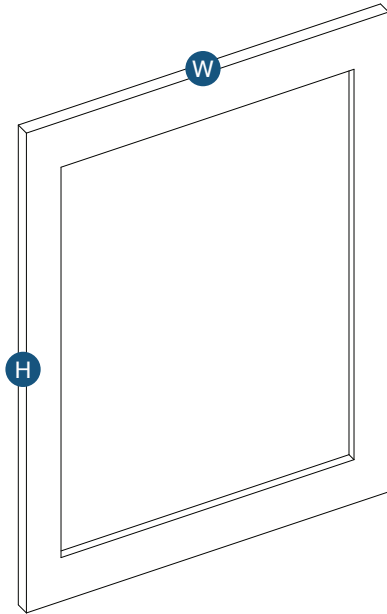

PRODUCT SPECS ACCESSORIES

Decorative Base/Wall Panel

Item Code	Outer Dimensions			Oslo	Shaker	Brooklyn	Essential White	Essential Gray
	W	H	D					
DWP1215	11.5"	13.75"	0.75"	✓	✓	✓	-	-
DWP1230	11.5"	28.75"	0.75"	✓	✓	✓	-	-
DWP1236	11.5"	34.75"	0.75"	✓	✓	✓	-	-
DWP1242	11.5"	40.75"	0.75"	✓	✓	✓	-	-
DWP2415	23.5"	13.75"	0.75"	-	✓	✓	-	-
DWP2430	23.5"	28.75"	0.75"	✓	✓	✓	-	-