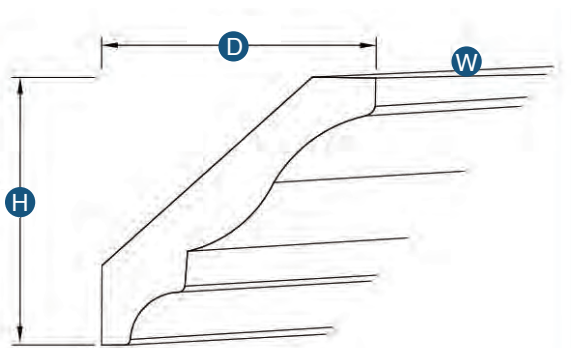

Large Crown Molding

Item Code	Outer Dimensions			Oslo	Shaker	Brooklyn	Essential White	Essential Gray
	W	H	D	Premier			Builder	
BCM8	96"	3.25"	2.625"	-	-	✓	✓	✓