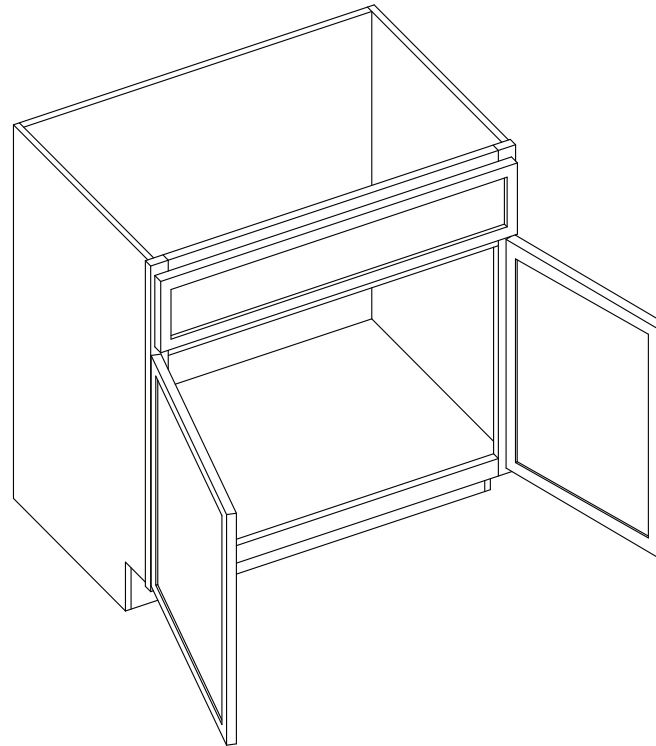

Item Code	Oslo	Outer Dimensions			False Drawer Opening		False Drawer Front Size		Door Opening (x2)		Door Size (x2)	
	Premier	W	H	D	W	H	W	H	W	H	W	H
SB30	✓	30"	34.5"	24"	27"	5.25"	29.5"	6.7"	20.25"	19.75"	14.69"	22.25"
SB33	✓	33"	34.5"	24"	30"	5.25"	32.2"	6.7"	20.25"	19.75"	16.19"	22.25"
SB36	✓	36"	34.5"	24"	33"	5.25"	35.5"	6.7"	20.25"	19.75"	17.69"	22.25"