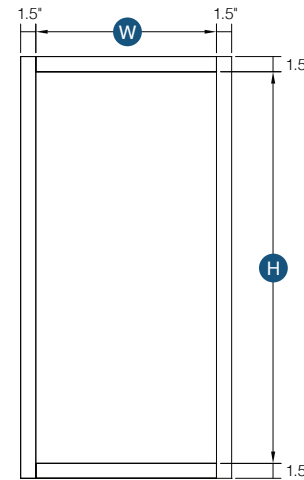

PRODUCT SPECS WALL CABINETS

30" - 36" High Single Door Wall Cabinet Cabinet

Item Code	Outer Dimensions			Opening Size		Oslo	Shaker	Brooklyn	Door Size		Essential White	Essential Gray	Door Size	
	W	H	D	W	H	Premier			W	H	Builder		W	H
W930	9"	30"	12"	6"	27"	✓	✓	✓	8.5"	28.75"	✓	✓	7"	28"
W1230	12"	30"	12"	9"	27"	✓	✓	✓	11.5"	28.75"	✓	✓	10"	28"
W1530	15"	30"	12"	12"	27"	✓	✓	✓	14.5"	28.75"	✓	✓	13"	28"
W1830	18"	30"	12"	15"	27"	✓	✓	✓	17.5"	28.75"	✓	✓	16"	28"
W2130	21"	30"	12"	18"	27"	✓	✓	✓	20.5"	28.75"	✓	✓	19"	28"
W936	9"	36"	12"	6"	33"	✓	✓	✓	8.5"	34.75"	✓	✓	7"	34"
W1236	12"	36"	12"	9"	33"	✓	✓	✓	11.5"	34.75"	✓	✓	10"	34"
W1536	15"	36"	12"	12"	33"	✓	✓	✓	14.5"	34.75"	✓	✓	13"	34"
W1836	18"	36"	12"	15"	33"	✓	✓	✓	17.5"	34.75"	✓	✓	16"	34"
W2136	21"	36"	12"	18"	33"	✓	✓	✓	20.5"	34.75"	✓	✓	19"	34"