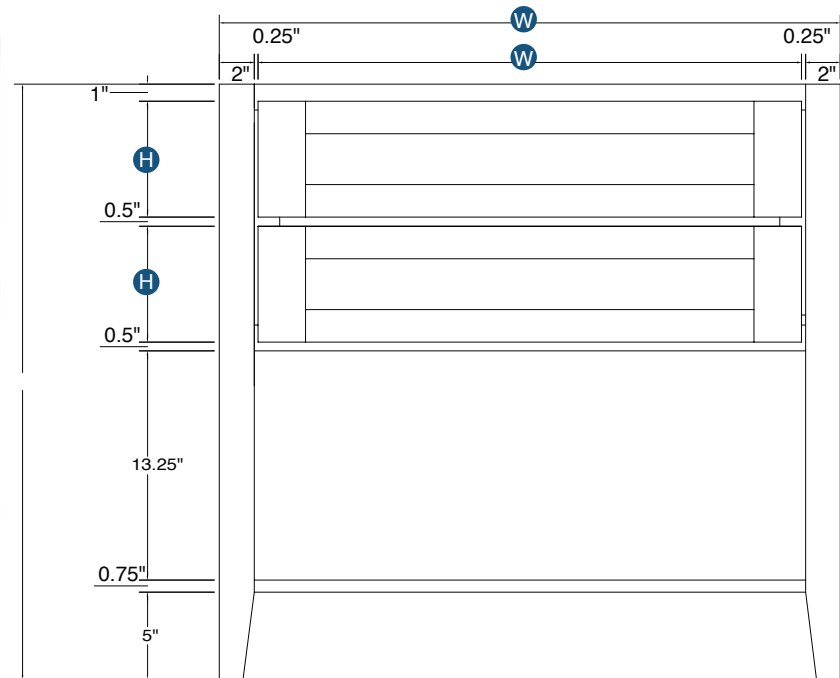

PRODUCT SPECS VANITY CABINETS

36" Open Shelf Vanity Sink Base

Item Code	Outer Dimensions			Drawer Opening (x2)		Shaker	Brooklyn	Drawer Size		Essential White	Essential Gray
	W	H	D	W	H	Premier		W	H	Builder	
VSBOS36	36"	34.5"	21"	29"	5.75"	✓	✓	31.5"	6.75"	-	-

Includes adjustable feet

Total height does not account for adjustable foot height