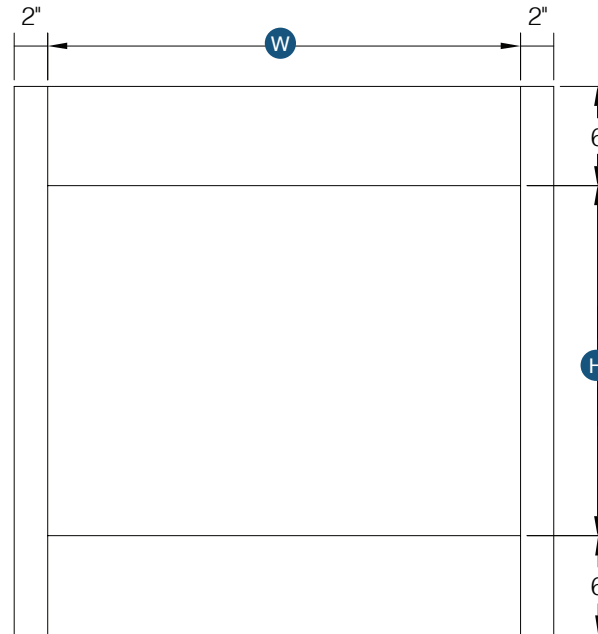

Item Code	Outer Dimensions			Oslo	Opening Size	
	W	H	D	Premier	W	H
OP3353	33"	53"	0.75"	✓	28.5"	43"