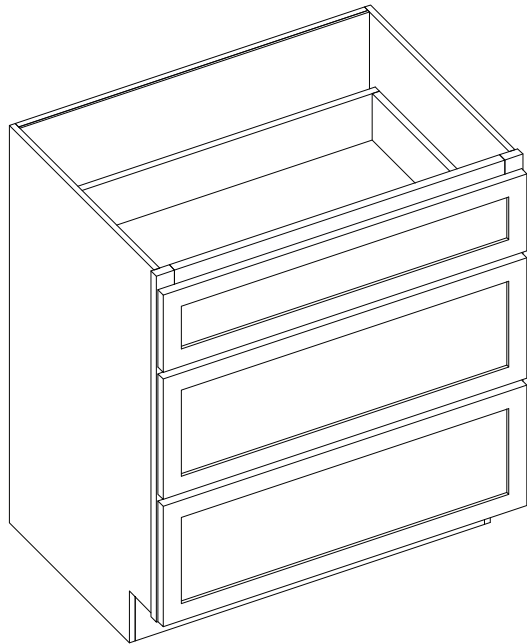

PRODUCT SPECS BASE CABINETS

12" - 24" Three Drawer Base

Item Code	Outer Dimensions			Shaker	Brooklyn	Essential White	Essential Gray
	W	H	D	Premier		Builder	
DB12-3	12"	34.5"	24"	✓	✓	✓	✓
DB15-3	15"	34.5"	24"	✓	✓	✓	✓
DB18-3	18"	34.5"	24"	✓	✓	✓	✓
DB21-3	21"	34.5"	24"	✓	✓	✓	✓
DB24-3	24"	34.5"	24"	✓	✓	✓	✓

Item Code	Top Opening		Top Drawer Front Size		Top Drawer Front Size	
	W	H	W	H	W	H
DB12-3	9"	5.75"	11.5"	6.75"	10"	6.7"
DB15-3	12"	5.75"	14.5"	6.75"	13"	6.7"
DB18-3	15"	5.75"	17.5"	6.75"	16"	6.7"
DB21-3	18"	5.75"	20.5"	6.75"	19"	6.7"
DB24-3	21"	5.75"	23.5"	6.75"	22"	6.7"

Item Code	Middle Opening		Middle Drawer Front Size		Middle Drawer Front Size	
	W	H	W	H	W	H
DB12-3	9"	9.5"	11.5"	10.5"	10"	10.1"
DB15-3	12"	9.5"	14.5"	10.5"	13"	10.1"
DB18-3	15"	9.5"	17.5"	10.5"	16"	10.1"
DB21-3	18"	9.5"	20.5"	10.5"	19"	10.1"
DB24-3	21"	9.5"	23.5"	10.5"	22"	10.1"

Item Code	Bottom Opening		Bottom Drawer Front Size		Bottom Drawer Front Size	
	W	H	W	H	W	H
DB12-3	9"	8.75"	11.5"	10.5"	10"	10.1"
DB15-3	12"	8.75"	14.5"	10.5"	13"	10.1"
DB18-3	15"	8.75"	17.5"	10.5"	16"	10.1"
DB21-3	18"	8.75"	20.5"	10.5"	19"	10.1"
DB24-3	21"	8.75"	23.5"	10.5"	22"	10.1"

Builder has slab front drawer