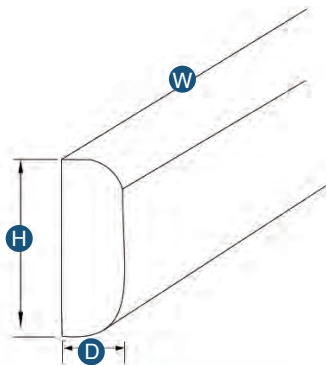

Outside Corner Molding

Item Code	Outer Dimensions			Oslo	Shaker	Brooklyn	Essential White	Essential Gray
	W	H	D	Premier			Builder	
OCM8	96"	0.75"	0.75"	✓	✓	✓	✓	✓

Batton Molding

Item Code	Outer Dimensions			Oslo	Shaker	Brooklyn	Essential White	Essential Gray
	W	H	D	Premier			Builder	
BAM8	96"	0.75"	0.25"	✓	✓	✓	✓	✓