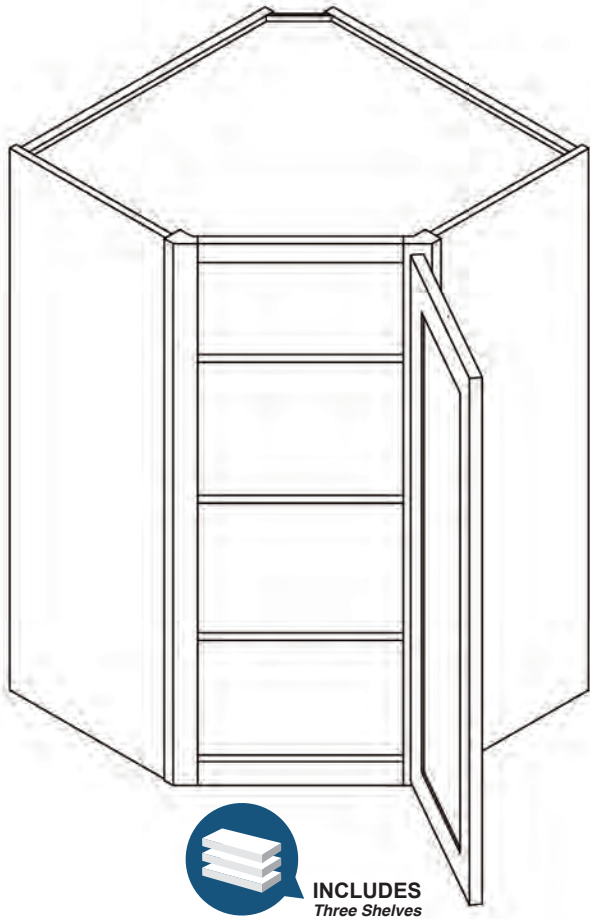

PRODUCT SPECS WALL CABINETS

42" High Corner Wall Cabinet

Item Code	Outer Dimensions			Opening Size		Oslo	Shaker	Brooklyn	Door Size		Essential White	Essential Gray	Door Size	
	W	H	D	W	H				Builder	Builder			W	H
CW2442	24"	42"	12"	13.5"	39"	✓	✓	✓	14.5"	40.75"	✓	✓	14.5"	40"
CW2742	27"	42"	15"	13.5"	39"	✓	✓	✓	14.5"	40.75"	✓	✓	14.5"	40"