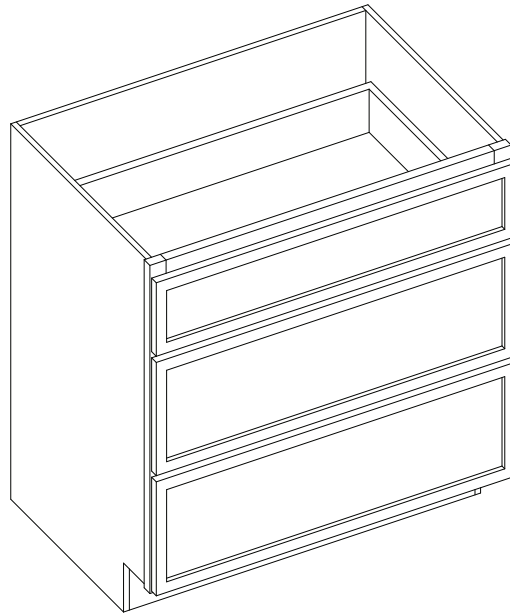

Item Code	Outer Dimensions			Oslo
	W	H	D	Premier
DB27-3	27"	34.5"	24"	✓
DB30-3	30"	34.5"	24"	✓
DB33-3	33"	34.5"	24"	✓
DB36-3	36"	34.5"	24"	✓

Item Code	Top Opening		Top Drawer Front Size		
	W	H	W	H	
DB27-3	24"	5.25"	26.5"	6.7"	
DB30-3	27"	5.25"	29.5"	6.7"	
DB33-3	30"	5.25"	32.5"	6.7"	
DB36-3	33"	5.25"	35.5"	6.7"	
		Middle Opening		Middle Drawer Front Size	
DB27-3	24"	5.25"	26.5"	11"	
DB30-3	27"	5.25"	29.5"	11"	
DB33-3	30"	5.25"	32.5"	11"	
DB36-3	33"	5.25"	35.5"	11"	
		Bottom Opening		Bottom Drawer Front Size	
DB27-3	24"	9.25"	26.5"	11"	
DB30-3	27"	9.25"	29.5"	11"	
DB33-3	30"	9.25"	32.5"	11"	
DB36-3	33"	9.25"	35.5"	11"