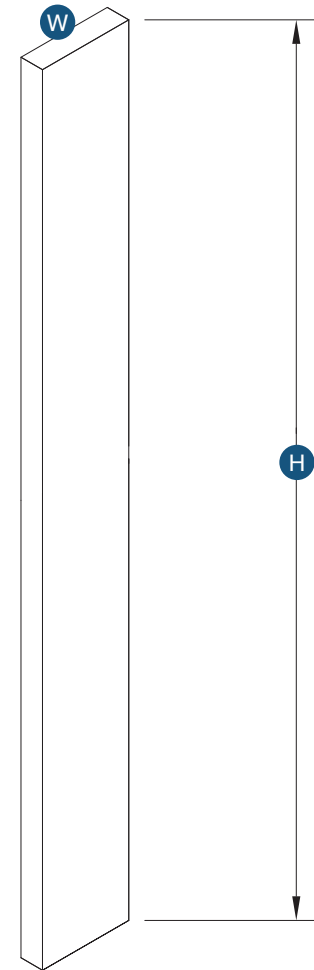

Filler

Item Code	Outer Dimensions			Oslo	Shaker	Brooklyn	Essential White	Essential Gray
	W	H	D	Premier			Builder	
F396	3"	96"	0.75"	✓	✓	✓	✓	✓
F696	6"	96"	0.75"	✓	✓	✓	✓	✓

All four edges finished