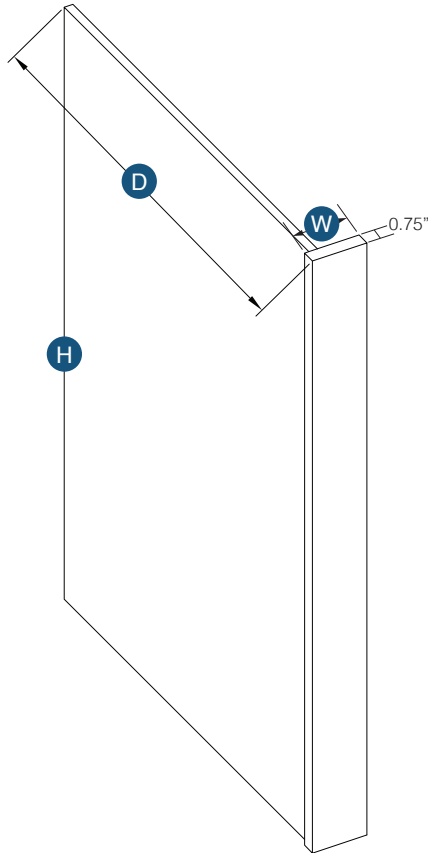

PRODUCT SPECS FILLERS & PANELS

Dishwasher End Panel

Item Code	Outer Dimensions			Oslo	Shaker	Brooklyn	Essential White	Essential Gray
	W	H	D	Premier			Builder	
DWR3	3"	34.5"	24"	✓	✓	✓	✓	✓

0.5" panel thickness
Finished one side
Natural UV back