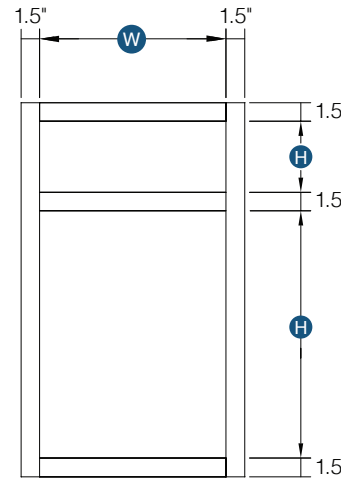

PRODUCT SPECS BASE CABINETS

Single Door Standard Base

Item Code	Outer Dimensions			Drawer Opening		Door Opening		Shaker	Brooklyn	Essential White	Essential Gray
	W	H	D	W	H	W	H	Premier			
B12	12"	34.5"	24"	9"	5.75"	9"	19.75"	✓	✓	✓	✓
B15	15"	34.5"	24"	12"	5.75"	12"	19.75"	✓	✓	✓	✓
B18	18"	34.5"	24"	15"	5.75"	15"	19.75"	✓	✓	✓	✓
B21	21"	34.5"	24"	18"	5.75"	18"	19.75"	✓	✓	✓	✓

Item Code	Drawer Front Size		Door Size		Drawer Front Size		Door Size	
	Premier				Builder			
	W	H	W	H	W	H	W	H
B12	11.5"	6.75"	11.5"	21.5"	10"	6.7"	10"	20.7"
B15	14.5"	6.75"	14.5"	21.5"	13"	6.7"	13"	20.7"
B18	17.5"	6.75"	17.5"	21.5"	16"	6.7"	16"	20.7"
B21	20.5"	6.75"	20.5"	21.5"	19"	6.7"	19"	20.7"

Builder has slab front drawer