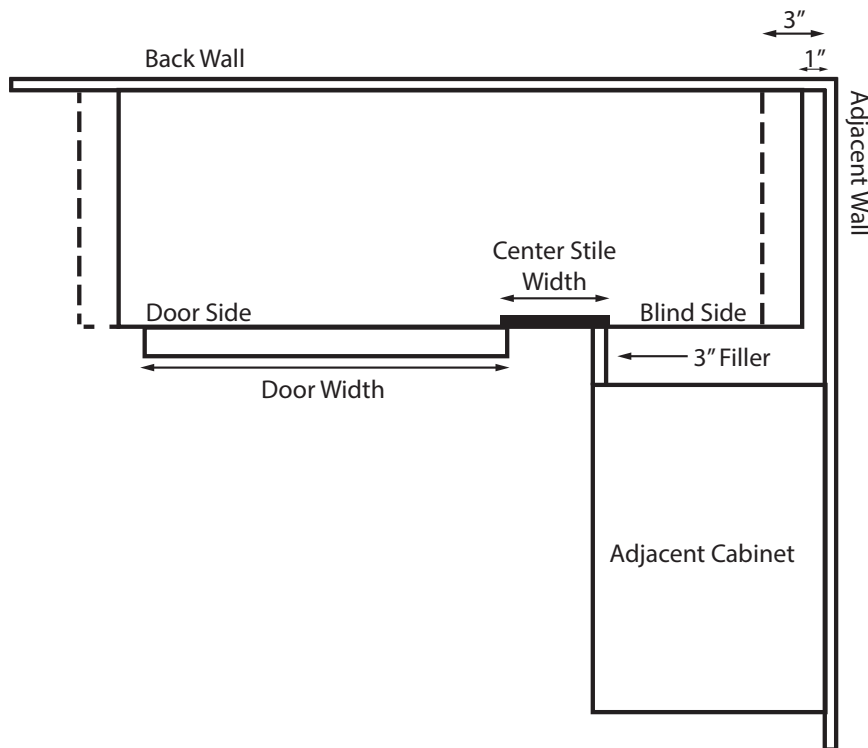

PRODUCT SPECS WALL CABINETS

Installing a Blind Wall Cabinet

Proper installation ensures that the doors will open and show correct reveal.

- Choose the blind side and assemble accordingly.
- Place cabinet against the back wall and position the blind side 1-3" away from the adjacent wall.
- Place at least a 3" filler next to the adjacent cabinet so door can operate
  (filler is not included)