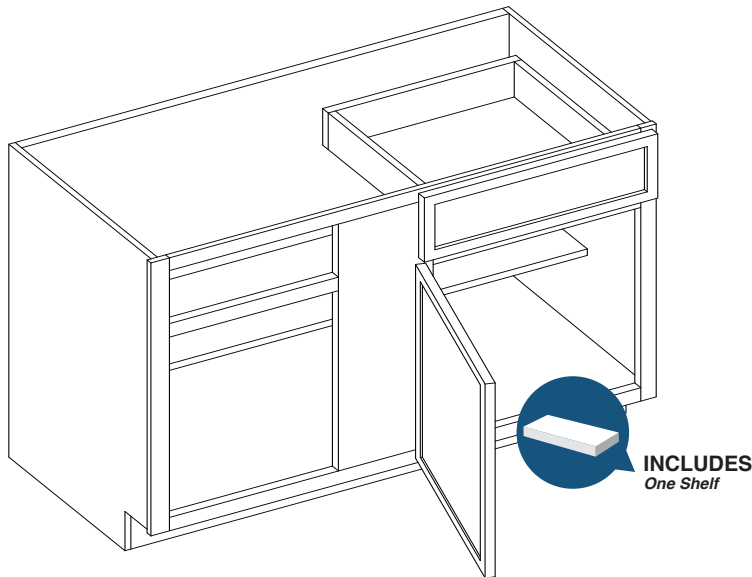

Item Code	Outer Dimensions			Oslo	Door Opening		Door Size		Drawer Opening		Drawer Front Size	
	W	H	D	Premier	W	H	W	H	W	H	W	H
BB42	36"	34.5"	24"	✓	9"	27"	14.5"	22.25"	12"	5.25"	14.5"	6.7"
BB48	48"	34.5"	24"	✓	12"	20.25"	20.5"	22.25"	15"	5.25"	20.5"	6.7"

Image shown with hinge left