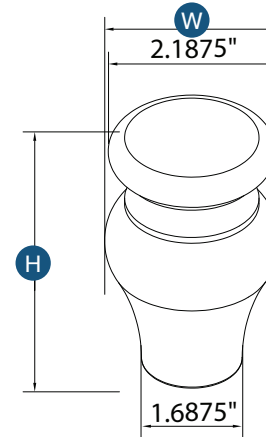

Item Code	Outer Dimensions			Oslo	Shaker	Brooklyn	Essential White	Essential Gray
	W	H	D					
TBUNFOOT	3"	4.5"	3"	-	✓	✓	✓	✓

Corbel - Transitional

Item Code	Outer Dimensions			Oslo	Shaker	Brooklyn	Essential White	Essential Gray
	W	H	D					
CORT	3.5"	10.5"	7"	✓	✓	✓	✓	✓