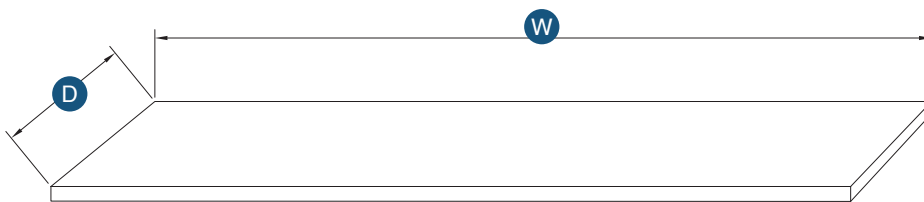

Shelf

Item Code	Outer Dimensions			Oslo	Shaker	Brooklyn	Essential White	Essential Gray
	W	H	D	Premier			Builder	
SHELF1296*	96"	0.625"	12"	✓	✓	✓	✓	✓
YN-SHELF1296**	96"	0.625"	12"	✓	✓	✓	✓	✓
YN-SHELF2496**	96"	0.625"	24"	✓	✓	✓	✓	✓

3/4" plywood construction

*Available in all stains & paints

**Available in natural only