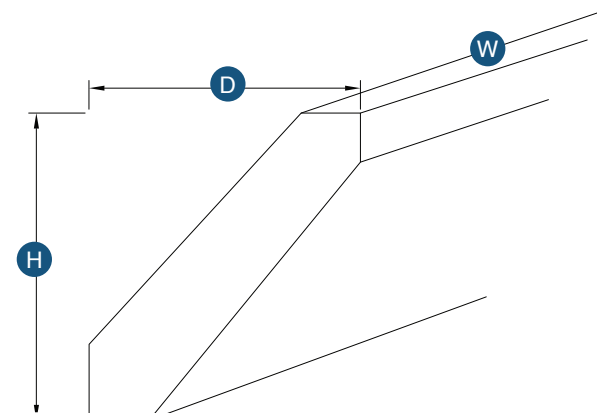

Shaker Crown Molding

Item Code	Outer Dimensions			Oslo	Shaker	Brooklyn	Essential White	Essential Gray
	W	H	D	Premier			Builder	
SCM8	96"	3.125"	2"	✓	✓	-	✓	✓

*Only available in Brooklyn White, Gray & Midnight