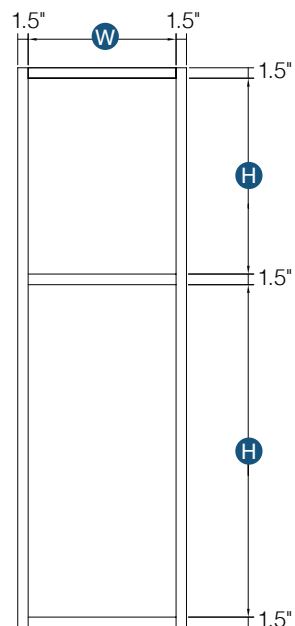

Item Code	Outer Dimensions			Oslo	Shaker	Brooklyn	Essential White	Essential Gray
	W	H	D	Premier			Builder	
P2484**	24"	84"	24"	✓	✓	✓	-	-
P2490**	24"	90"	24"	✓	✓	✓	-	-
P2496***	24"	96"	24"	✓	✓	✓	-	-
P3084	30"	84"	24"	-	✓*	-	✓	-
P3090**	30"	90"	24"	✓	✓	✓	-	-
P3096***	30"	96"	24"	✓	✓	✓	-	-

Item Code	Top Opening		Bottom Opening	
	W	H	W	H
P2484**	21"	27.75"	21"	47.25"
P2490**	21"	33.75"	21"	47.25"
P2496***	21"	39.75"	21"	47.25"
P3084	27"	27.75"	27"	47.25"
P3090**	27"	33.75"	27"	47.25"
P3096***	27"	39.75"	27"	47.25"

Item Code	Premier			
	Top Door Size		Bottom Door Size	
	W	H	W	H
P2484**	11.6875"	28.75"	11.6875"	49"
P2490**	11.6875"	34.75"	11.6875"	49"
P2496***	11.6875"	40.75"	11.6875"	49"
P3084	17.6875"	28.75"	17.6875"	49"
P3090**	17.6875"	34.75"	17.6875"	49"
P3096***	17.6875"	40.75"	17.6875"	49"

*Only available in Shaker White

**Includes four shelves

***Includes five shelves