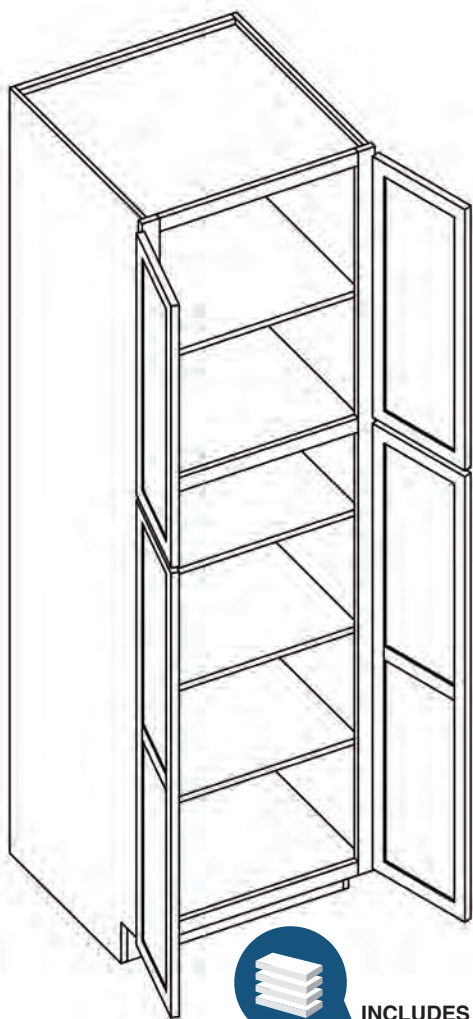

PRODUCT SPECS TALL CABINETS

Double Door Pantry

INCLUDES
Four Shelves