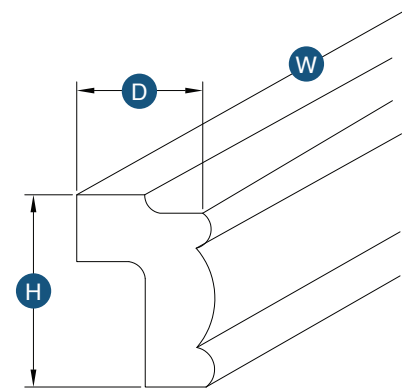

Light Rail Molding - Traditional

Item Code	Outer Dimensions			Oslo	Shaker	Brooklyn	Essential White	Essential Gray
	W	H	D	Premier			Builder	
LRM8	96"	2.25"	1.625"	-	✓	✓	✓	✓