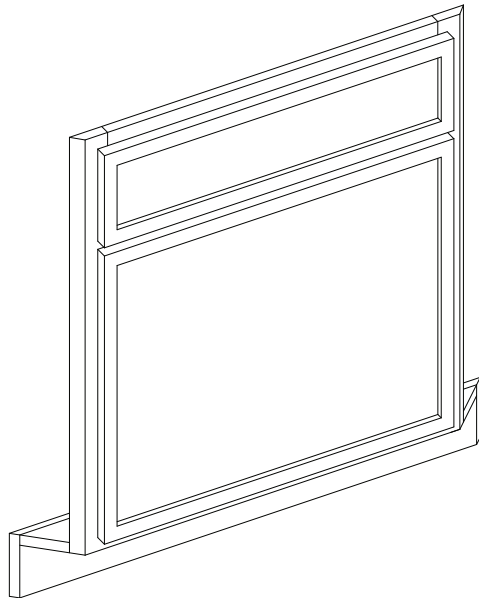

Sink floor and hinges are sold separately.
Back of face frame measures 27" wide

PRODUCT SPECS BASE CABINETS

Corner Sink Front

By Kitchen Cabinet Distributors

Item Code	Outer Dimensions			Oslo	Door Opening		False Drawer Opening		Door Size		False Drawer Front Size	
	W	H	D	Premier	W	H	W	H	W	H	W	H
CSF42	27"	34.5"	2"	✓	22.5"	19.75"	22.5"	5.75"	22.25"	23.54"	23.54"	6.7"
YN-CSF-FLOOR	48"	0.5"	48"	✓								