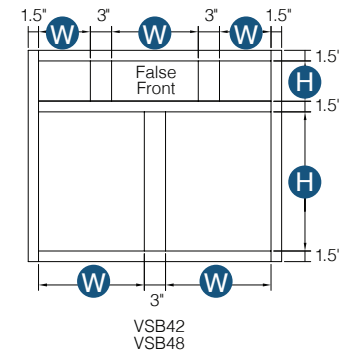

Item Code	Outer Dimensions			Oslo Premier	Drawer Opening (x2)		Drawer Size (x2)		False Drawer Size		Door Opening		Door Size	
	W	H	D		W	H	W	H	W	H	W	H	W	H
VSB36	36"	34.5"	21"	✓	9"	5.75"	10.04"	6.7"	15.2"	6.7"	9"	19.75"	17.7"	22.25"
VSB42	42"	34.5"	21"	✓	12"	5.75"	11.54"	6.7"	18.23"	6.7"	12"	19.75"	20.7"	22.25"
VSB48	48"	34.5"	21"	✓	15"	5.75"	11.54"	6.7"	24.21"	6.7"	15"	19.75"	23.7"	22.25"