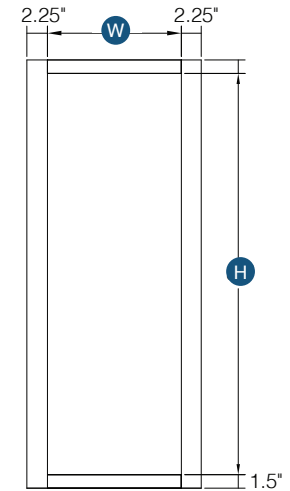

PRODUCT SPECS WALL CABINETS

42" High Corner Wall Cabinet

Item Code	Outer Dimensions			Opening Size		Oslo	Shaker	Brooklyn	Door Size		Essential White	Essential Gray	Door Size	
	W	H	D	W	H				Builder	Builder			W	H
CW2442	24"	42"	12"	13.5"	39"	✓	✓	✓	14.5"	40.75"	✓	✓	14.5"	40"
CW2742	27"	42"	15"	13.5"	39"	✓	✓	✓	14.5"	40.75"	✓	✓	14.5"	40"

PRODUCT SPECS WALL CABINETS

30" - 42" Wall Easy Reach Cabinet

Item Code	Outer Dimensions			Opening Size		Oslo	Shaker	Brooklyn	Door Size		Essential White	Essential Gray	Door Size	
	W	H	D	W	H				W	H			W	H
WER2430	24"	30"	12"	11"	27"	✓	✓	✓	10.7"	28.8"	✓	✓	28"	10"
WER2436	24"	36"	12"	11"	33"	✓	✓	✓	10.7"	34.8"	✓	✓	34"	10"
WER2442	24"	42"	12"	11"	39"	✓	✓	✓	10.7"	40.8"	✓	✓	40"	10"