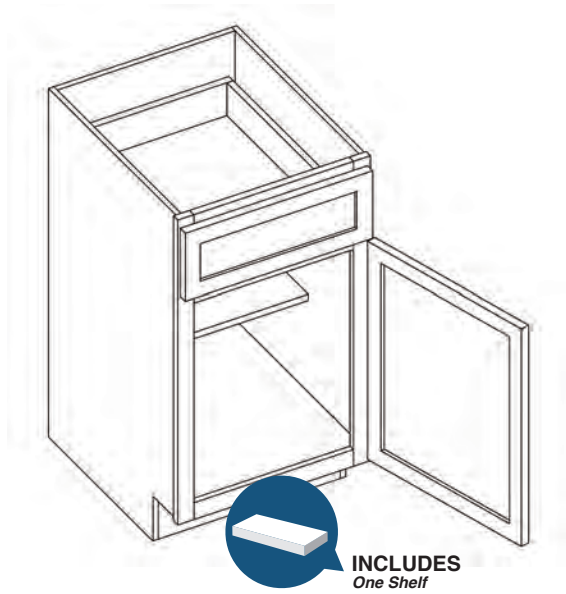

PRODUCT SPECS VANITY CABINETS

Single Door Vanity Base

Item Code	Outer Dimensions			Shaker	Brooklyn	Essential White	Essential Gray
	W	H	D	Premier		Builder	
VB12	12"	34.5"	21"	✓	✓	-	-
VB15	15"	34.5"	21"	✓	✓	✓	✓
VB18	18"	34.5"	21"	✓	✓	✓	✓

Item Code	Drawer Opening		Door Opening	
	W	H	W	H
VB12	9"	5.75"	9"	19.75"
VB15	12"	5.75"	12"	19.75"
VB18	15"	5.75"	15"	19.75"

Item Code	Premier				Oslo				Builder			
	Drawer Size		Door Size		Drawer Size		Door Size		Drawer Size		Door Size	
	W	H	W	H	W	H	W	H	W	H	W	H
VB12	11.5"	6.7"	11.5"	21.5"	11.5"	6.7"	11.5"	22.3"	-	-	-	-
VB15	14.5"	6.7"	14.5"	21.5"	14.5"	6.7"	14.5"	22.3"	13"	6.7"	13"	20.75"
VB18	17.5"	6.7"	17.5"	21.5"	17.5"	6.7"	17.5"	22.3"	16"	6.7"	16"	20.75"