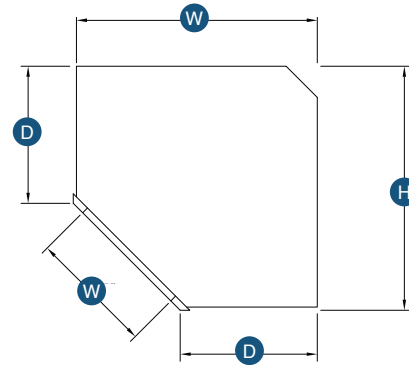

PRODUCT SPECS WALL CABINETS

15" Corner Wall Stacking Cabinet with Glass

Item Code	Outer Dimensions			Opening Size		Oslo	Shaker	Brooklyn	Door Size (x2)		Essential White	Essential Gray
	W	H	D	W	H				W	H		
CWS2415	24"	15"	12"	13.5"	12"	-	✓	✓	14.5"	13.75"	-	-
CWS2715*	27"	15"	15"	13.5"	12"	-	✓	✓	14.5"	13.75"	-	-

Door comes pre-routed with glass insert and finished interior

*Discontinued - limited inventory available.