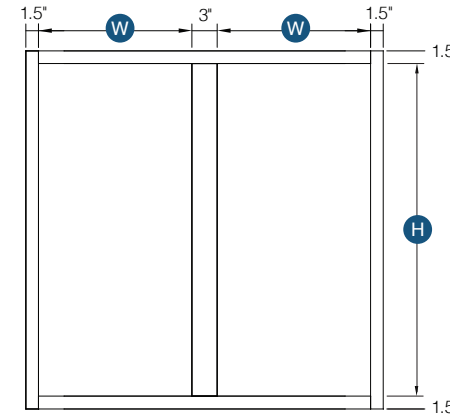

PRODUCT SPECS WALL CABINETS

30" - 36" High Double Door Wall Cabinet with Center Stile

Item Code	Outer Dimensions			Opening Size		Oslo	Shaker	Brooklyn	Door Size (x2)		Essential White	Essential Gray	Door Size (x2)	
	W	H	D	W	H	Premier			W	H	Builder		W	H
W4230	42"	30"	12"	18"	27"	✓	✓	✓	20.5"	28.75"	✓	✓	19.95"	28"
W4530	45"	30"	12"	19.5"	27"	-	-	-	-	-	✓	-	20.5"	28"
W4236	42"	36"	12"	18"	33"	✓	✓	✓	20.5"	34.75"	✓	✓	19.95"	34"
W4536	45"	36"	12"	19.5"	33"	-	-	-	-	-	✓	-	20.5"	34"

PRODUCT SPECS WALL CABINETS

42" High Double Door Wall with Center Stile

Item Code	Outer Dimensions			Opening Size		Oslo	Shaker	Brooklyn	Door Size (x2)		Essential White	Essential Gray	Door Size (x2)	
	W	H	D	W	H	Premier			W	H	Builder		W	H
W4242*	42"	42"	12"	18"	39"	✓	✓	✓	20.5"	40.75"	✓	✓	19"	40"
W4542*	45"	42"	12"	19.5"	39"	-	-	-	-	-	✓	-	20.5"	40"