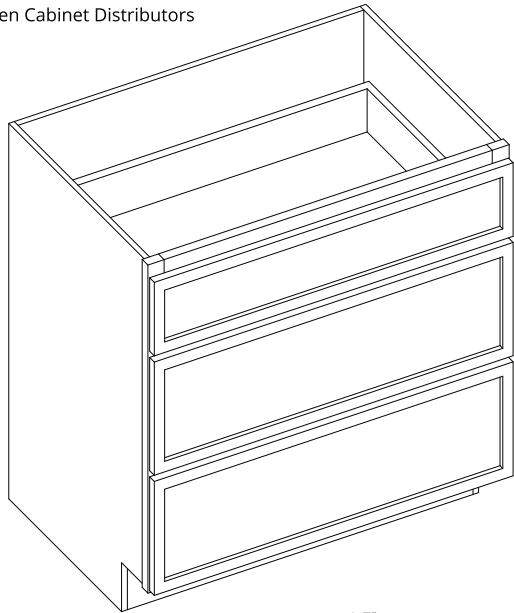

Item Code	Outer Dimensions			Oslo
	W	H	D	Premier
DB12-3	12"	34.5"	24"	✓
DB15-3	15"	34.5"	24"	✓
DB18-3	18"	34.5"	24"	✓
DB21-3	21"	34.5"	24"	✓
DB24-3	24"	34.5"	24"	✓

Item Code	Top Opening		Top Drawer Front Size	
	W	H	W	H
DB12-3	9"	5.25"	11.5"	6.7"
DB15-3	12"	5.25"	14.5"	6.7"
DB18-3	15"	5.25"	17.5"	6.7"
DB21-3	18"	5.25"	20.5"	6.7"
DB24-3	21"	5.25"	23.5"	6.7"

Item Code	Middle Opening		Middle Drawer Front Size	
	W	H	W	H
DB12-3	9"	5.25"	11.5"	11"
DB15-3	12"	5.25"	14.5"	11"
DB18-3	15"	5.25"	17.5"	11"
DB21-3	18"	5.25"	20.5"	11"
DB24-3	21"	5.25"	23.5"	11"

Item Code	Bottom Opening		Bottom Drawer Front Size	
	W	H	W	H
DB12-3	9"	5.75"	11.5"	11"
DB15-3	12"	5.75"	14.5"	11"
DB18-3	15"	5.75"	17.5"	11"
DB21-3	18"	5.75"	20.5"	11"
DB24-3	21"	5.75"	23.5"	11"