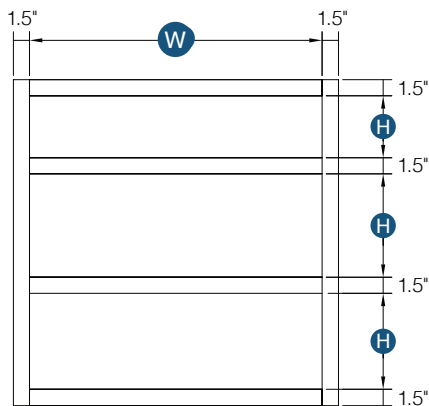

PRODUCT SPECS VANITY CABINETS

Vanity Drawer Base

Item Code	Outer Dimensions			Shaker	Brooklyn	Essential White	Essential Gray
	W	H	D	Premier		Builder	
VDB12	12"	34.5"	21"	✓	✓	✓	✓
VDB15	15"	34.5"	21"	✓	✓	✓	✓
VDB18	18"	34.5"	21"	✓	✓	✓	✓
VDB21	21"	34.5"	21"	-	-	✓	✓
VDB24	24"	34.5"	21"	✓	✓	✓	✓

Item Code	Premier				Builder	
	Top Opening		Top Drawer Front Size		Top Drawer Front Size	
	W	H	W	H	W	H
VDB12	9"	5.75"	11.5"	5.875"	10"	6.7"
VDB15	12"	5.75"	14.5"	5.875"	13"	6.7"
VDB18	15"	5.75"	17.5"	5.875"	16"	6.7"
VDB21	18"	5.75"	-	-	19"	6.7"
VDB24	21"	5.75"	23.5"	5.875"	22"	6.7"

Item Code	Middle Opening		Middle Drawer Front Size		Middle Drawer Front Size	
	W	H	W	H	W	H
VDB12	9"	10.8125"	11.5"	10.8125"	10"	10.1"
VDB15	12"	10.8125"	14.5"	10.8125"	13"	10.1"
VDB18	15"	10.8125"	17.5"	10.8125"	16"	10.1"
VDB21	18"	10.8125"	-	-	19"	10.1"
VDB24	21"	10.8125"	23.5"	10.8125"	22"	10.1"

Item Code	Bottom Opening		Bottom Drawer Front Size		Bottom Drawer Front Size	
	W	H	W	H	W	H
VDB12	9"	9.125"	11.5"	10.825"	10"	10.1"
VDB15	12"	9.125"	14.5"	10.825"	13"	10.1"
VDB18	15"	9.125"	17.5"	10.825"	16"	10.1"
VDB21	18"	9.125"	-	-	19"	10.1"
VDB24	21"	9.125"	23.5"	10.825"	22"	10.1"

Builder has slab front drawer