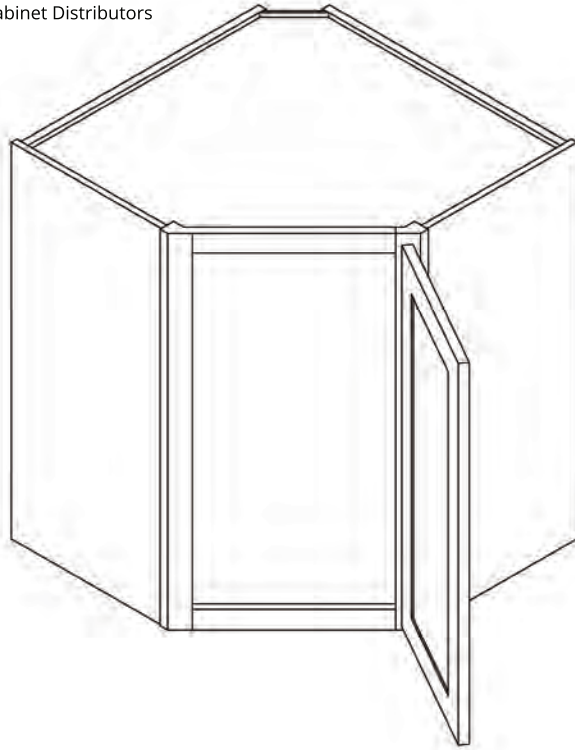

Door comes pre-routed with glass insert and finished interior

*Discontinued - limited inventory available.

PRODUCT SPECS WALL CABINETS

Corner Wall Cabinet

By Kitchen Cabinet Distributors

Item Code	Outer Dimensions			Opening Size		Oslo	Door Size	
	W	H	D	W	H	Premier	W	H
CW2415	24"	15"	12"	9"	27"	✓	14.5"	13.8"