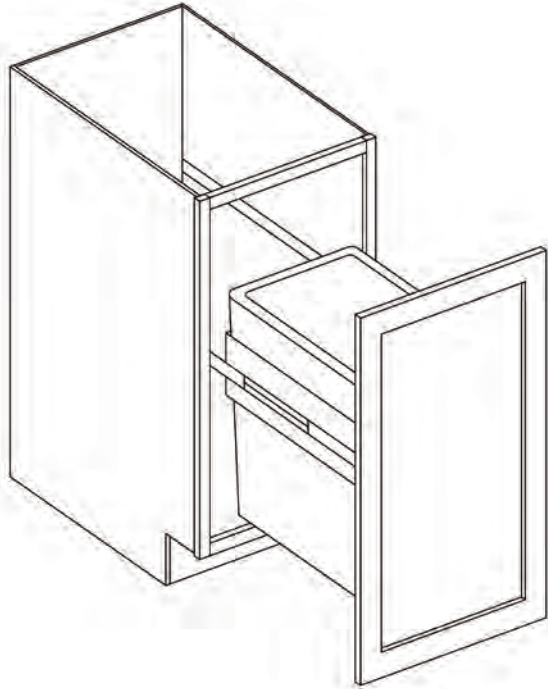

PRODUCT SPECS BASE CABINETS

Trash Can Base Cabinet (Full Height Door)

Item Code	Outer Dimensions			Opening Size		Shaker	Brooklyn	Door Size		Essential White	Essential Gray
	W	H	D	W	H	Premier		W	H	Builder	
TRB18FH	18"	34.5"	24"	15"	27"	✓	✓	17.5"	28.75"	-	-
TRB-1*	18"	34.5"	24"	15"	27"	✓	✓	17.5"	28.75"	-	-
TRB-2**	18"	34.5"	24"	15"	27"	✓	✓	17.5"	28.75"	-	-

*Includes one 50 QT can

**Includes two 35 QT cans