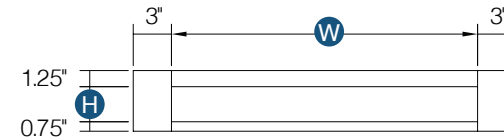

PRODUCT SPECS VANITY CABINETS

Vanity Drawer 24"

Item Code	Outer Dimensions			Opening Size		Shaker	Brooklyn	Drawer Size		Essential White	Essential Gray
	W	H	D	W	H	Premier		W	H	Builder	
KD24	24"	4.75"	21"	18"	2.75"	✓	✓	23.5"	3.5"	-	-

All drawer fronts have a slab profile