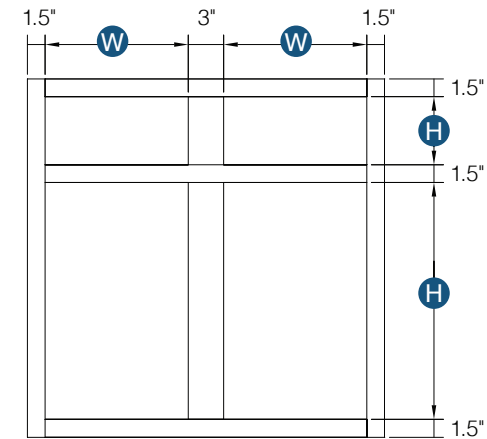

By Kitchen Cabinet Distributors

Item Code	Outer Dimensions			Oslo	False Drawer Opening (x2)		False Drawer Front Size (x2)		Door Opening (x2)		Door Size (x2)	
	W	H	D	Premier	W	H	W	H	W	H	W	H
SB42	42"	34.5"	24"	✓	18"	5.25"	20.5"	6.7"	18"	20.25"	20.5"	22.25"
SB48	48"	34.5"	24"	✓	21"	5.25"	23.5"	6.7"	21"	20.25"	23.5"	22.25"