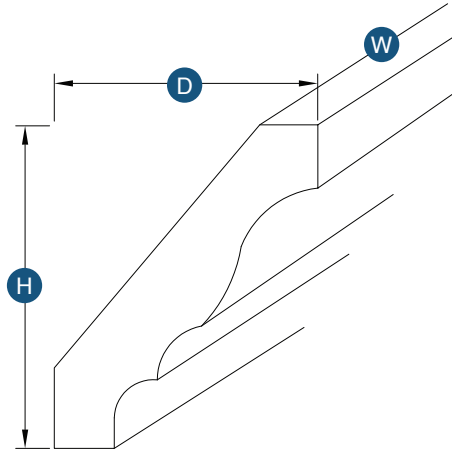

PRODUCT SPECS MOLDING & TRIM

Traditional Crown Molding

Item Code	Outer Dimensions			Oslo	Shaker	Brooklyn	Essential White	Essential Gray
	W	H	D	Premier			Builder	
CM8	96"	2.25"	2"	-	-	✓	✓	✓