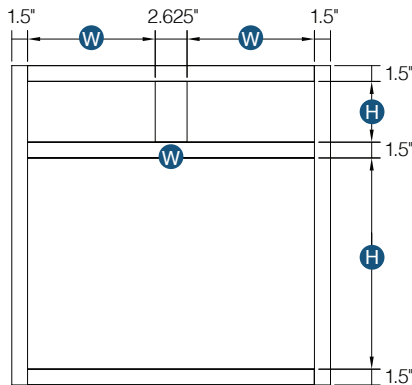

PRODUCT SPECS VANITY CABINETS

Double Door Vanity

Item Code	Outer Dimensions			Shaker	Brooklyn	Essential White	Essential Gray
	W	H	D	Premier	Builder		
V24-2*	24"	34.5"	21"	✓	✓	✓	✓
V27	27"	34.5"	21"	✓	✓	✓	✓
V30	30"	34.5"	21"	✓	✓	✓	✓
V33	33"	34.5"	21"	✓	✓	✓	✓
V36	36"	34.5"	21"	✓	✓	✓	✓
V39	39"	34.5"	21"	-	-	✓	-
V42	42"	34.5"	21"	-	-	✓	-

Item Code	False Drawer Opening (x2)		Door Opening	
	W	H	W	H
V24-2*	21"	5.75"	21"	19.75"
V27	10.6875"	5.75"	24"	19.75"
V30	12.1875"	5.75"	27"	19.75"
V33	13.6875"	5.75"	30"	19.75"
V36	15.1875"	5.75"	33"	19.75"
V39	17.5"	5.75"	36"	19.75"
V42	18"	5.75"	39"	19.75"

Item Code	Premier				Builder			
	False Drawer Front Size (x2)		Door Size (x2)		False Drawer Front Size (x2)		Door Size (x2)	
	W	H	W	H	W	H	W	H
V24-2*	23.5"	6.75"	11.6875"	21.5"	22"	6.7"	11"	20.75"
V27	13.1875"	6.75"	13.1875"	21.5"	12.5"	6.7"	12.5"	20.75"
V30	14.6875"	6.75"	14.6875"	21.5"	14"	6.7"	14"	20.75"
V33	16.1875"	6.75"	16.1875"	21.5"	15.5"	6.7"	15.5"	20.75"
V36	17.6875"	6.75"	17.6875"	21.5"	16.9"	6.7"	16.9"	20.75"
V39	-	-	-	-	18.5"	6.7"	18.5"	20.75"
V42	-	-	-	-	19"	6.7"	19"	20.75"

*Includes one drawer and two doors