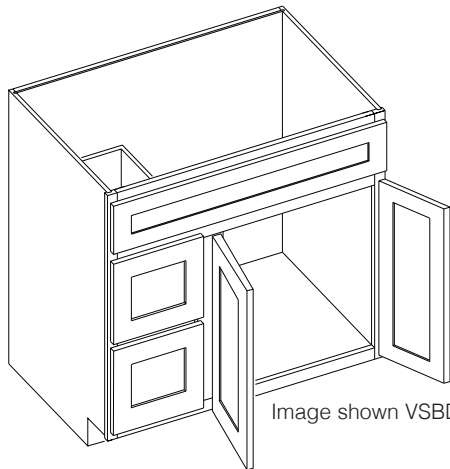

Image shown VSBDR36

Image shown VSBDL36

Item Code	Outer Dimensions			Shaker	Brooklyn	Essential White	Essential Gray
	W	H	D	Premier		Builder	
VSBDR36	36"	34.5"	21"	✓	✓	-	-
VSBDL36	36"	34.5"	21"	✓	✓	-	-

Item Code	False Drawer Opening		Door Opening		Top Drawer Opening		Bottom Drawer Opening	
	W	H	W	H	W	H	W	H
VSBDR36	33"	5.75"	20"	19.75"	9"	9.5"	9"	8.75"
VSBDL36	33"	5.75"	20"	19.75"	9"	9.5"	9"	8.75"