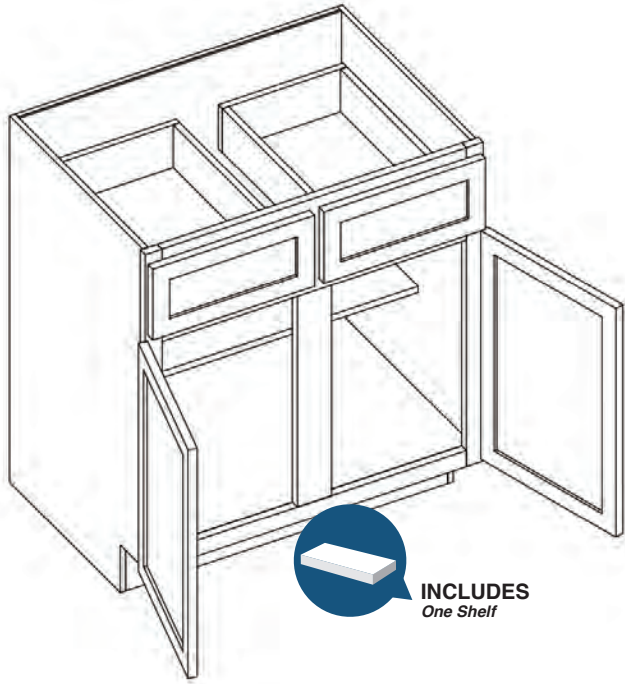

PRODUCT SPECS BASE CABINETS

Double Door Standard Base Cabinet with Center Stile

Item Code	Outer Dimensions			Drawer Opening (x2)		Door Opening (x2)		Shaker	Brooklyn	Essential White	Essential Gray
	W	H	D	W	H	W	H	Premier	Builder	Builder	Builder
B42	42"	34.5"	24"	18"	5.75"	18"	19.75"	✓	✓	✓	✓

Item Code	Drawer Front Size (x2)		Door Size (x2)		Drawer Front Size (x2)		Door Size (x2)	
	W	H	W	H	W	H	W	H
B42	20.5"	6.75"	20.5"	21.5"	20"	6.7"	20"	20.75"

*Includes one drawer and two doors