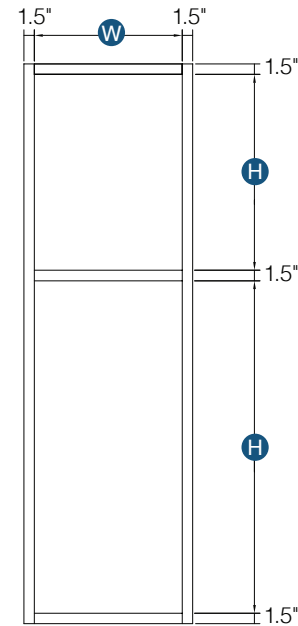

Item Code	False Drawer Opening (x2)		Door Opening	
	W	H	W	H
SB30	12.1875"	5.75"	27"	19.75"
SB33	13.6875"	5.75"	30"	19.75"
SB36	15.1875"	5.75"	33"	19.75"

Item Code	Premier			
	Top Drawer Front Size (x2)		Door Size (x2)	
	W	H	W	H
SB30	14.6875"	6.75"	14.6875"	21.5"
SB33	16.1875"	6.75"	16.1875"	21.5"
SB36	17.6875"	6.75"	17.6875"	21.5"

*Includes four shelves
**Includes five shelves

PRODUCT SPECS TALL CABINETS

Single Door Pantry

By Kitchen Cabinet Distributors

Item Code	Outer Dimensions			Oslo Premier	Top Door Opening		Top Door Size		Bottom Door Opening		Bottom Door Size	
	W	H	D		W	H	W	H	W	H	W	H
P1884*	18"	84"	24"	✓	15"	47.19"	17.5"	49.31"	15"	27.81"	17.5"	28.78"
P1890*	18"	90"	24"	✓	15"	47.19"	17.5"	49.31"	15"	33.81"	17.5"	34.76"
P1896**	18"	96"	24"	✓	15"	47.19"	17.5"	49.31"	15"	39.81"	17.5"	40.75"

Item Code	Premier			
	Top Door Size		Bottom Door Size	
	W	H	W	H
P2484**	11.6875"	28.75"	11.6875"	49"
P2490**	11.6875"	34.75"	11.6875"	49"
P2496***	11.6875"	40.75"	11.6875"	49"
P3084	17.6875"	28.75"	17.6875"	49"
P3090**	17.6875"	34.75"	17.6875"	49"
P3096***	17.6875"	40.75"	17.6875"	49"

*Only available in Shaker White

**Includes four shelves

***Includes five shelves

PRODUCT SPECS TALL CABINETS

Double Door Pantry

By Kitchen Cabinet Distributors

INCLUDES
Four Shelves

Item Code	Outer Dimensions			Oslo	Top Opening		Top Door Size (x2)		Bottom Opening		Bottom Door Size	
	W	H	D	Premier	W	H	W	H	W	H	W	H
P2484*	24"	84"	24"	✓	21"	47.19"	11.7"	28.78"	21"	47.2"	11.7"	49.3"
P2490*	24"	90"	24"	✓	21"	47.19"	11.7"	34.76"	21"	47.2"	11.7"	49.3"
P2496**	24"	96"	24"	✓	21"	47.19"	11.7"	40.75"	21"	47.2"	11.7"	49.3"
P3090*	30"	90"	24"	✓	27"	47.19"	14.7"	34.76"	27"	47.2"	14.7"	49.3"
P3096**	30"	96"	24"	✓	27"	47.19"	14.7"	40.75"	27"	47.2"	14.7"	49.3"