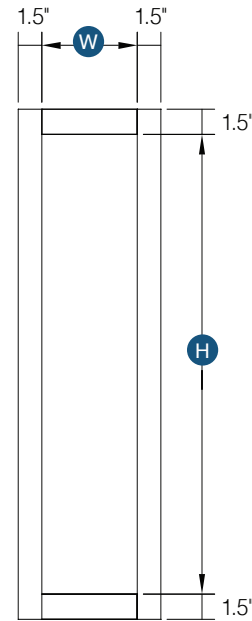

Works great with a vanity

Item Code	Top/ Middle Drawer Opening (x2)		Top/ Middle Drawer Front Size (x2)	
	W	H	W	H
DWR1548	12"	4.25"	14.5"	5.5"
DWR1554	12"	4.25"	14.5"	5.5"
DWR1560	12"	4.25"	14.5"	5.5"

Item Code	Bottom Drawer Opening		Bottom Drawer Front Size	
	W	H	W	H
DWR1548	12"	4"	14.5"	5.5"
DWR1554	12"	4"	14.5"	5.5"
DWR1560	12"	4"	14.5"	5.5"

Image shown is hinge left

PRODUCT SPECS WALL CABINETS

42" High Blind Wall Cabinet

Item Code	Outer Dimensions			Opening Size		Oslo	Shaker	Brooklyn	Door Size		Essential White	Essential Gray	Door Size	
	W	H	D	W	H	Premier			W	H	Builder		W	H
BW3042	30"	42"	12"	15"	39"	✓	✓	✓	17.5"	40.75"	-	-	-	-
BW3642	36"	42"	12"	21"	39"	✓	✓	✓	23.5"	40.75"	✓	✓	22"	40"

PRODUCT SPECS BASE CABINETS

Single Door Full Height Base

Item Code	Outer Dimensions			Opening Size		Shaker	Brooklyn	Door Size		Essential White	Essential Gray	Door Size	
	W	H	D	W	H	Premier		W	H	Builder		W	H
B09	9"	34.5"	24"	6"	27"	✓	✓	8.5"	28.75"	✓	✓	7"	28"

PRODUCT SPECS BASE CABINETS

Single Door Full Height Base

By Kitchen Cabinet Distributors

Item Code	Outer Dimensions			Opening Size		Oslo	Door Size	
	W	H	D	W	H	Premier	W	H
B09	9"	34.5"	24"	6"	27"	✓	8.5"	29.19"