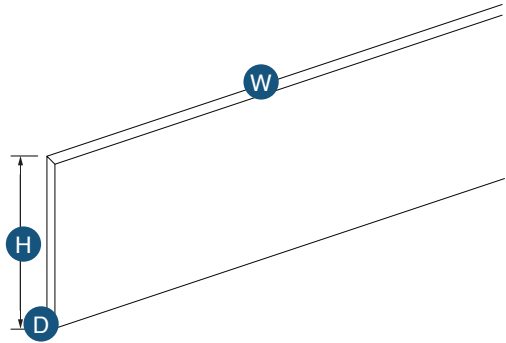

PRODUCT SPECS MOLDING & TRIM

Toe Kick

Item Code	Outer Dimensions			Oslo	Shaker	Brooklyn	Essential White	Essential Gray
	W	H	D	Premier			Builder	
TKS8	96"	4.5"	0.25"	✓	✓	✓	✓	✓