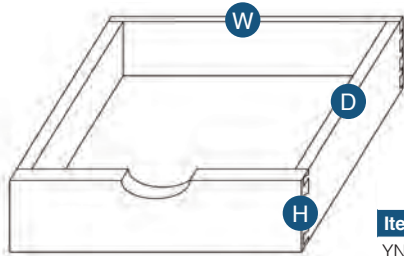

PRODUCT SPECS ATTACHMENTS & INSERTS

Natural Roll Out Tray

Item Code	Outer Dimensions			Usage Guide
	W	H	D	Designed to Fit
YN-ROT15-SC	10.125"	4"	21"	B15
YN-ROT18-SC	13.125"	4"	21"	B18, P1884, P1890, P1896
YN-ROT21-SC	16.125"	4"	21"	B21
YN-ROT24-SC	19.125"	4"	21"	B24, P2484, P2490, P2496
YN-ROT27-SC	22.125"	4"	21"	B27
YN-ROT30-SC	25.125"	4"	21"	B30, SB30, P3090, P3096
YN-ROT33-SC	28.125"	4"	21"	B33, SB33
YN-ROT36-SC	31.125"	4"	21"	B36, SB36

Includes two trays and four tracks
Dovetail, solid wood construction
Sidemount, full extension, soft-close slides