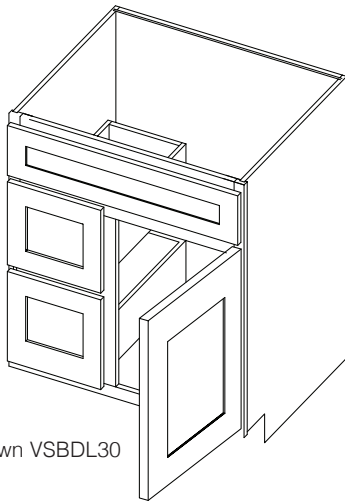

PRODUCT SPECS VANITY CABINETS

Vanity Combo Cabinet 30"

Image shown VSBDL30