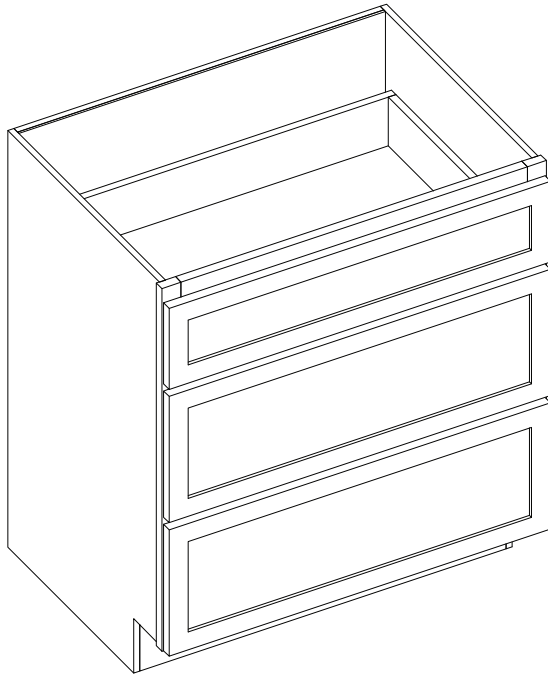

PRODUCT SPECS BASE CABINETS

27" - 36" Three Drawer Base

Item Code	Outer Dimensions			Shaker	Brooklyn	Essential White	Essential Gray
	W	H	D	Premier	Builder		
DB27-3	27"	34.5"	24"	✓	✓	-	-
DB30-3	30"	34.5"	24"	✓	✓	✓	✓
DB33-3	33"	34.5"	24"	✓	✓	-	-
DB36-3	36"	34.5"	24"	✓	✓	-	-

Item Code	Top Opening		Top Drawer Front Size		Top Drawer Front Size		
	W	H	W	H	W	H	
DB27-3	24"	5.75"	26.5"	6.75"	-	-	
DB30-3	27"	5.75"	29.5"	6.75"	28"	6.7"	
DB33-3	30"	5.75"	32.5"	6.75"	-	-	
DB36-3	33"	5.75"	35.5"	6.75"	-	-	
		Middle Opening		Middle Drawer Front Size		Middle Drawer Front Size	
DB27-3	24"	9.5"	26.5"	10.5"	-	-	
DB30-3	27"	9.5"	29.5"	10.5"	28"	10.1"	
DB33-3	30"	9.5"	32.5"	10.5"	-	-	
DB36-3	33"	9.5"	35.5"	10.5"	-	-	
		Bottom Opening		Bottom Drawer Front Size		Bottom Drawer Front Size	
DB27-3	24"	8.75"	26.5"	10.5"	-	-	
DB30-3	27"	8.75"	29.5"	10.5"	28"	10.1"	
DB33-3	30"	8.75"	32.5"	10.5"	-	-	
DB36-3	33"	8.75"	35.5"	10.5"	-	-	

Builder has slab front drawer