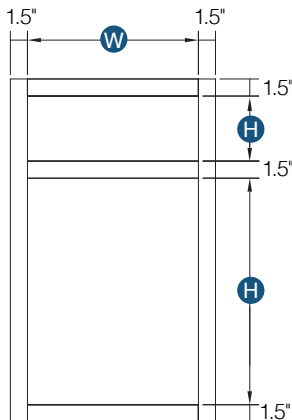

PRODUCT SPECS VANITY CABINETS

Single Door Vanity Base

Item Code	Outer Dimensions			Shaker	Brooklyn	Essential White	Essential Gray
	W	H	D	Premier		Builder	
VB12	12"	34.5"	21"	✓	✓	-	-
VB15	15"	34.5"	21"	✓	✓	✓	✓
VB18	18"	34.5"	21"	✓	✓	✓	✓

Item Code	Drawer Opening		Door Opening	
	W	H	W	H
VB12	9"	5.75"	9"	19.75"
VB15	12"	5.75"	12"	19.75"
VB18	15"	5.75"	15"	19.75"

Item Code	Premier				Oslo				Builder			
	Drawer Size		Door Size		Drawer Size		Door Size		Drawer Size		Door Size	
	W	H	W	H	W	H	W	H	W	H	W	H
VB12	11.5"	6.7"	11.5"	21.5"	11.5"	6.7"	11.5"	22.3"	-	-	-	-
VB15	14.5"	6.7"	14.5"	21.5"	14.5"	6.7"	14.5"	22.3"	13"	6.7"	13"	20.75"
VB18	17.5"	6.7"	17.5"	21.5"	17.5"	6.7"	17.5"	22.3"	16"	6.7"	16"	20.75"