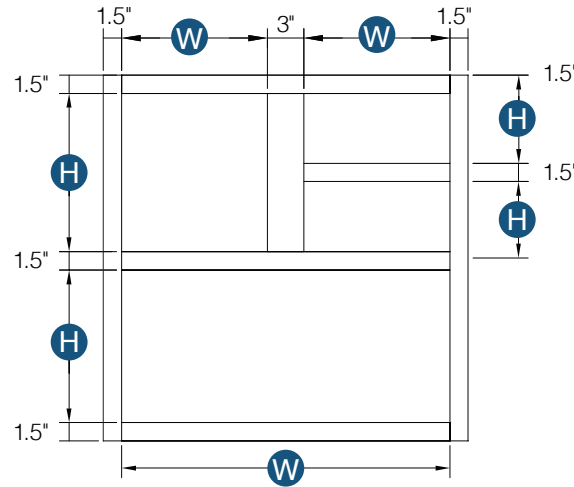

Item Code	Outer Dimensions			Oslo
	W	H	D	Premier
CC30	30"	34.5"	24"	✓

Item Code	Top Opening (x2)		Top Drawer Front Size (x2)	
	W	H	W	H
CC30	12"	5.25"	14.5"	6.7"

Item Code	Left Drawer Opening		Left Drawer Front Size	
	W	H	W	H
CC30	12"	12.19"	14.5"	13.6"

Item Code	Bottom Drawer Opening		Bottom Drawer Front Size	
	W	H	W	H
CC30	27"	13.35"	29.53"	15.31"