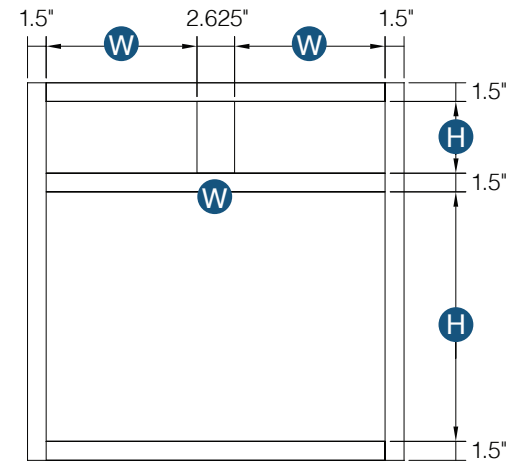

ADA COMPATIBLE PRODUCT SPECS BASE CABINETS

Sink Base Cabinet

Item Code	Outer Dimensions			Oslo	Shaker	Brooklyn	Essential White	Essential Gray
	W	H	D	Premier			Builder	
SB30-ACC	30"	32.5"	24"	-	✓	-	✓	-
SB36-ACC	36"	32.5"	24"	-	✓	-	✓	-

Item Code	Door Opening		Door Size		Door Opening		Door Size	
	W	H	W	H	W	H	W	H
SB30-ACC	27"	19.50"	17.69"	24.31"	27"	19.50"	16.94"	23.56"
SB36-ACC	33"	19.50"	17.69"	24.31"	33"	19.50"	16.94"	23.56"

Only available in Shaker White & Essential White
Removable, non-operating door front.