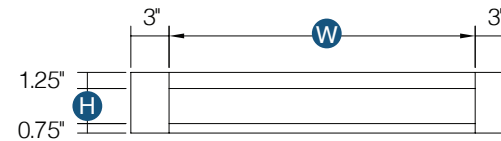

All drawer fronts have a slab profile

PRODUCT SPECS VANITY CABINETS

Vanity Drawer 24"

By Kitchen Cabinet Distributors

Item Code	Outer Dimensions			Oslo	Opening Size		Drawer Size	
	W	H	D	Premier	W	H	W	H
KD24	24"	4.75"	21"	✓	18"	3.25"	24"	4.75"