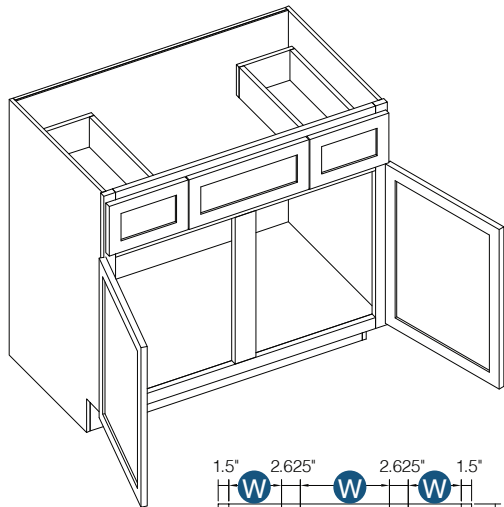

PRODUCT SPECS VANITY CABINETS

Vanity Sink Base

Item Code	Outer Dimensions			Shaker	Brooklyn	Essential White	Essential Gray
	W	H	D	Premier		Builder	
VSB36	36"	34.5"	21"	✓	✓	✓	✓
VSB39	39"	34.5"	21"	-	-	✓	-
VSB42	42"	34.5"	21"	✓	✓	✓	✓
VSB48	48"	34.5"	21"	✓	✓	✓	✓

Item Code	Drawer Opening (x2)		False Drawer Opening		Door Opening (x2)	
	W	H	W	H	W	H
VSB36	7.5"	5.75"	12.75"	5.75"	15.1875"	19.75"
VSB39	7.5"	5.75"	15"	5.75"	16.5"	19.75"
VSB42	9.25"	5.75"	14.5"	5.75"	18"	19.75"
VSB48	9.25"	5.75"	20.5"	5.75"	21"	19.75"

Item Code	Premier						Builder					
	Drawer Front Size		False Drawer Front Size		Door Size		Drawer Front Size		False Drawer Front Size		Door Size	
	W	H	W	H	W	H	W	H	W	H	W	H
VSB36	10"	6.75"	15.25"	6.75"	17.6875"	21.5"	7"	6.7"	15.19"	6.7"	16"	20.75"
VSB39	-	-	-	-	-	-	8.5"	6.7"	16"	6.7"	17.5"	20.75"
VSB42	11.75"	6.75"	17"	6.75"	20.5"	21.5"	10"	6.7"	17.12"	6.7"	19"	20.75"
VSB48	11.75"	6.75"	23"	6.75"	23.5"	21.5"	10"	6.7"	22"	6.7"	22"	20.75"

Builder has slab drawer front and soft-close not available on VSB36