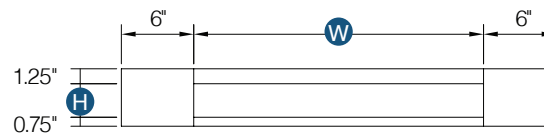

PRODUCT SPECS VANITY CABINETS

Vanity Drawer 36"

Item Code	Outer Dimensions			Opening Size		Shaker	Brooklyn	Drawer Size		Essential White	Essential Gray
	W	H	D	W	H	Premier		W	H	Builder	
KD36	36"	4.75"	21"	24"	2.75"	✓	✓	29.5"	3.5"	-	-

Sides trimmable to 30"