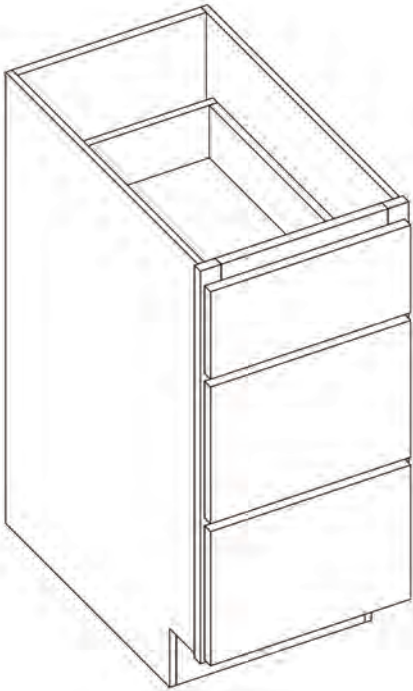

ADA COMPATIBLE PRODUCT SPECS BASE CABINETS

Drawer Base Cabinet

Item Code	Outer Dimensions			Oslo	Shaker	Brooklyn	Essential White	Essential Gray
	W	H	D	Premier			Builder	
DB12-3-RH	12"	32.5"	24"	-	✓	-	✓	-
DB15-3-RH	15"	32.5"	24"	-	✓	-	✓	-

Item Code	Top Opening		Top Drawer Front Size		Top Opening		Top Drawer Front Size	
	W	H	W	H	W	H	W	H
DB12-3-RH	9"	5.75"	11.50"	6.69"	9"	5.75"	10"	6.69"
DB15-3-RH	12"	5.75"	14.50"	6.69"	12"	5.75"	13"	6.69"
	Middle Opening		Middle Drawer		Middle Opening		Middle Drawer	
DB12-3-RH	9"	8.56"	11.50"	9.44"	9"	8.13"	10"	9.13"
DB15-3-RH	12"	8.56"	14.50"	9.44"	12"	8.13"	13"	9.13"
	Bottom Opening		Bottom Drawer		Bottom Opening		Bottom Drawer	
DB12-3-RH	9"	7.25"	9"	9.44"	9"	8.13"	10"	9.13"
DB15-3-RH	12"	7.25"	12"	9.44"	12"	8.13"	13"	9.13"

Only available in Shaker White & Essential White