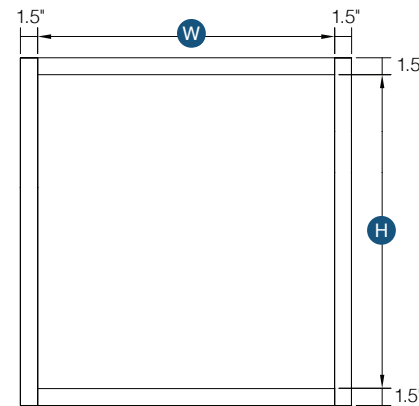

Item Code	Outer Dimensions			Opening Size		Oslo	Door Size	
	W	H	D	W	H	Premier	W	H
W1215	12"	15"	12"	9"	12"	✓	11.5"	13.75"
W1515	15"	15"	12"	12"	12"	✓	14.5"	13.75"
W1815	18"	15"	12"	15"	12"	✓	17.5"	13.75"
W2115	21"	15"	12"	18"	12"	✓	20.5"	13.75"