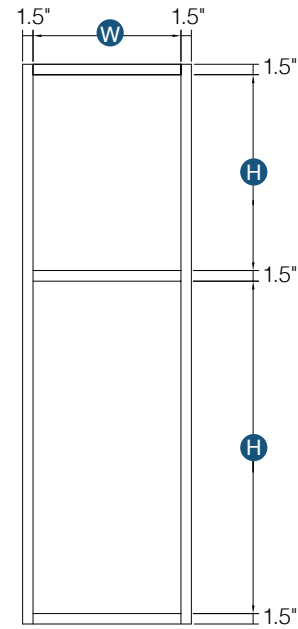

Item Code	False Drawer Opening (x2)		Door Opening	
	W	H	W	H
SB30	12.1875"	5.75"	27"	19.75"
SB33	13.6875"	5.75"	30"	19.75"
SB36	15.1875"	5.75"	33"	19.75"

Item Code	Premier			
	Top Drawer Front Size (x2)		Door Size (x2)	
	W	H	W	H
SB30	14.6875"	6.75"	14.6875"	21.5"
SB33	16.1875"	6.75"	16.1875"	21.5"
SB36	17.6875"	6.75"	17.6875"	21.5"

By Kitchen Cabinet Distributors

Item Code	Outer Dimensions			Oslo	Door Opening		Door Size		Drawer Opening		Drawer Front Size	
	W	H	D	Premier	W	H	W	H	W	H	W	H
BB42	36"	34.5"	24"	✓	9"	27"	14.5"	22.25"	12"	5.25"	14.5"	6.7"
BB48	48"	34.5"	24"	✓	12"	20.25"	20.5"	22.25"	15"	5.25"	20.5"	6.7"

Item Code	Top Opening		Bottom Opening	
	W	H	W	H
P1884*	15"	27.75"	15"	47.25"
P1890*	15"	33.75"	15"	47.25"
P1896**	15"	39.75"	15"	47.25"

Item Code	Premier				Builder			
	Top Door Size		Bottom Door Size		Top Door Size		Bottom Door Size	
	W	H	W	H	W	H	W	H
P1884*	17.5"	28.75"	17.5"	49"	16"	28"	16"	48.9"
P1890*	17.5"	34.75"	17.5"	49"	16"	34"	16"	48.9"
P1896**	17.5"	40.75"	17.5"	49"	16"	40"	16"	48.9"

*Includes four shelves
**Includes five shelves

PRODUCT SPECS TALL CABINETS

Single Door Pantry

By Kitchen Cabinet Distributors

Item Code	Outer Dimensions			Oslo Premier	Top Door Opening		Top Door Size		Bottom Door Opening		Bottom Door Size	
	W	H	D		W	H	W	H	W	H	W	H
P1884*	18"	84"	24"	✓	15"	47.19"	17.5"	49.31"	15"	27.81"	17.5"	28.78"
P1890*	18"	90"	24"	✓	15"	47.19"	17.5"	49.31"	15"	33.81"	17.5"	34.76"
P1896**	18"	96"	24"	✓	15"	47.19"	17.5"	49.31"	15"	39.81"	17.5"	40.75"