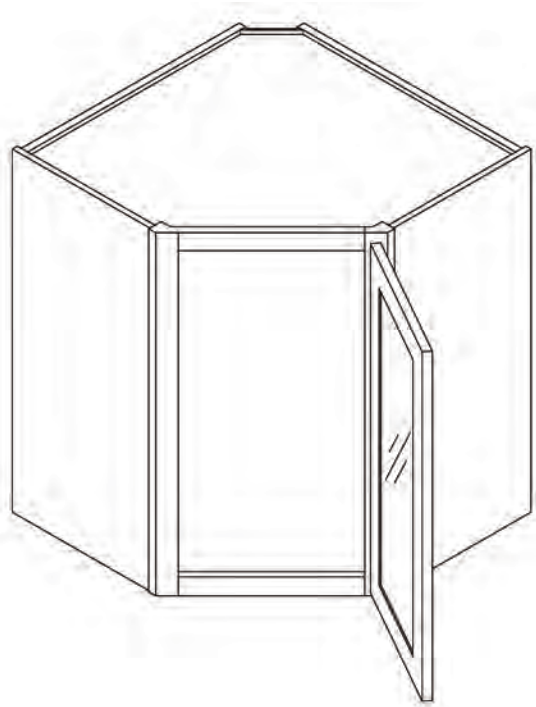

PRODUCT SPECS WALL CABINETS

15" Corner Wall Stacking Cabinet with Glass

Item Code	Outer Dimensions			Opening Size		Oslo	Shaker	Brooklyn	Door Size (x2)		Essential White	Essential Gray
	W	H	D	W	H				W	H		
CWS2415	24"	15"	12"	13.5"	12"	-	✓	✓	14.5"	13.75"	-	-
CWS2715*	27"	15"	15"	13.5"	12"	-	✓	✓	14.5"	13.75"	-	-

Door comes pre-routed with glass insert and finished interior

*Discontinued - limited inventory available.