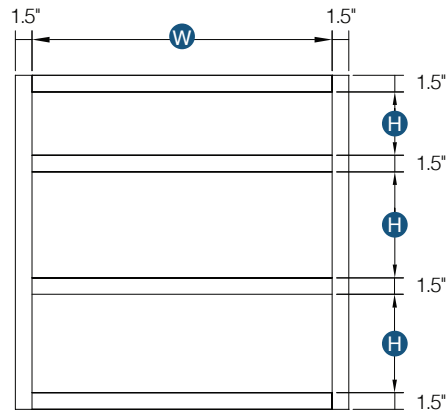

ADA COMPATIBLE PRODUCT SPECS BASE CABINETS

Drawer Base Cabinet

Item Code	Outer Dimensions			Oslo	Shaker	Brooklyn	Essential White	Essential Gray
	W	H	D	Premier			Builder	
DB12-3-RH	12"	32.5"	24"	-	✓	-	✓	-
DB15-3-RH	15"	32.5"	24"	-	✓	-	✓	-

Item Code	Top Opening		Top Drawer Front Size		Top Opening		Top Drawer Front Size	
	W	H	W	H	W	H	W	H
DB12-3-RH	9"	5.75"	11.50"	6.69"	9"	5.75"	10"	6.69"
DB15-3-RH	12"	5.75"	14.50"	6.69"	12"	5.75"	13"	6.69"
	Middle Opening		Middle Drawer		Middle Opening		Middle Drawer	
DB12-3-RH	9"	8.56"	11.50"	9.44"	9"	8.13"	10"	9.13"
DB15-3-RH	12"	8.56"	14.50"	9.44"	12"	8.13"	13"	9.13"
	Bottom Opening		Bottom Drawer		Bottom Opening		Bottom Drawer	
DB12-3-RH	9"	7.25"	9"	9.44"	9"	8.13"	10"	9.13"
DB15-3-RH	12"	7.25"	12"	9.44"	12"	8.13"	13"	9.13"

Only available in Shaker White & Essential White