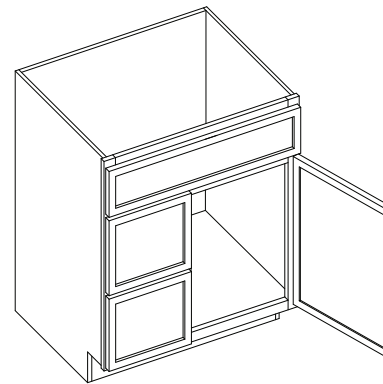

Vanity Combo Cabinet 30"

By Kitchen Cabinet Distributors

Image shown VSBDR30

Image shown VSBDL30

Item Code	Outer Dimensions			Oslo	False Drawer Opening		Door Opening		Top Drawer Opening		Bottom Drawer Opening	
	W	H	D	Premier	W	H	W	H	W	H	W	H
VSBDR30	30"	34.5"	21"	✓	11.5"	5.75"	15"	20.25"	9"	9.5"	9"	8.75"
VSBDL30	30"	34.5"	21"	✓	11.5"	5.75"	15"	20.25"	9"	9.5"	9"	8.75"