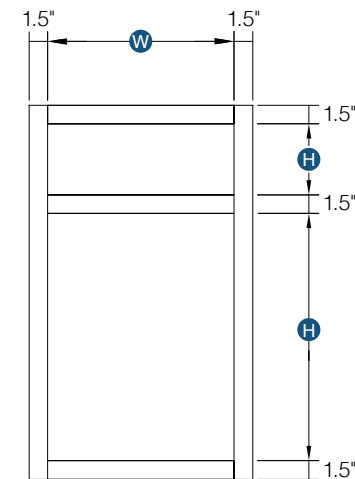

Item Code	Outer Dimensions			Drawer Opening		Door Opening		Oslo	Drawer Front Size		Door Size	
	W	H	D	W	H	W	H	Premier	W	H	W	H
B12	12"	34.5"	24"	9"	5.25"	9"	20.25"	✓	11.5"	6.7"	11.5"	22.25"
B15	15"	34.5"	24"	12"	5.25"	12"	20.25"	✓	14.5"	6.7"	14.5"	22.25"
B18	18"	34.5"	24"	15"	5.25"	15"	20.25"	✓	17.5"	6.7"	17.5"	22.25"
B21	21"	34.5"	24"	18"	5.25"	18"	20.25"	✓	20.5"	6.7"	20.5"	22.25"