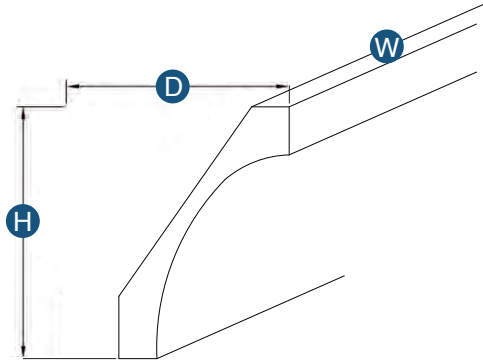

PRODUCT SPECS MOLDING & TRIM

Cove Crown Molding

Item Code	Outer Dimensions			Oslo	Shaker	Brooklyn	Essential White	Essential Gray
	W	H	D	Premier			Builder	
COM8	96"	4.25"	2.75"	✓	✓	✓	✓	✓