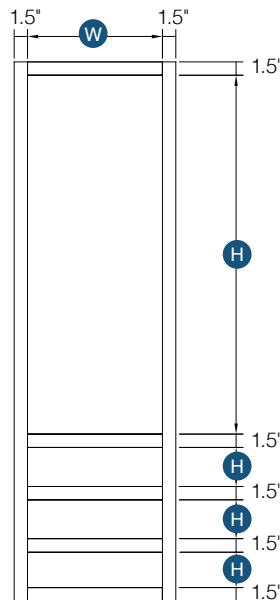

Finished interior
Shelf depth 15.5"

PRODUCT SPECS WALL CABINETS

Wall Tower with 3 Drawers

Item Code	Outer Dimensions			Opening Size		Shaker	Brooklyn	Door Size		Essential White	Essential Gray
	W	H	D	W	H	Premier		W	H	Builder	
DWR1548	15"	48"	15"	12"	28"	✓	✓	14.5"	28.75"	-	-
DWR1554	15"	54"	15"	12"	34"	✓	✓	14.5"	34.75"	-	-
DWR1560	15"	60"	15"	12"	40"	✓	✓	14.5"	40.75"	-	-

Works great with a vanity

Item Code	Top/ Middle Drawer Opening (x2)		Top/ Middle Drawer Front Size (x2)	
	W	H	W	H
DWR1548	12"	4.25"	14.5"	5.5"
DWR1554	12"	4.25"	14.5"	5.5"
DWR1560	12"	4.25"	14.5"	5.5"

Item Code	Bottom Drawer Opening		Bottom Drawer Front Size	
	W	H	W	H
DWR1548	12"	4"	14.5"	5.5"
DWR1554	12"	4"	14.5"	5.5"
DWR1560	12"	4"	14.5"	5.5"

PRODUCT SPECS WALL CABINETS

Wall Tower with 3 Drawers

By Kitchen Cabinet Distributors

Item Code	Outer Dimensions			Opening Size		Oslo	Door Size	
	W	H	D	W	H	Premier	W	H
DWR1548	15"	48"	15"	12"	28"	✓	14.5"	28.75"
DWR1554	15"	54"	15"	12"	34"	✓	14.5"	34.75"
DWR1560	15"	60"	15"	12"	40"	✓	14.5"	40.75"

Works great with a vanity

Item Code	Top/ Middle Drawer Opening (x2)		Top/ Middle Drawer Front Size (x2)	
	W	H	W	H
DWR1548	12"	4.25"	14.5"	5.75"
DWR1554	12"	4.25"	14.5"	5.75"
DWR1560	12"	4.25"	14.5"	5.75"