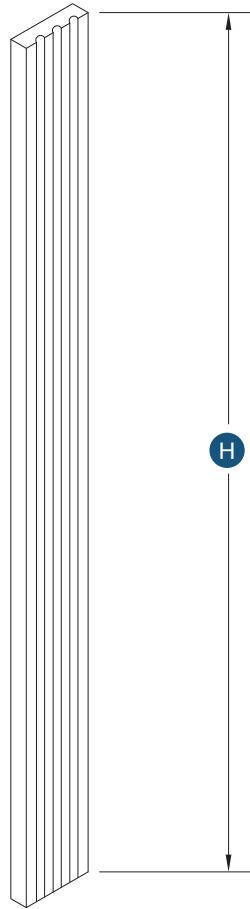

PRODUCT SPECS FILLERS & PANELS

Fluted Filler

Item Code	Outer Dimensions			Oslo	Shaker	Brooklyn	Essential White	Essential Gray
	W	H	D	Premier			Builder	
FF396	3"	96"	0.75"	-	-	✓	✓	✓

All four edges finished