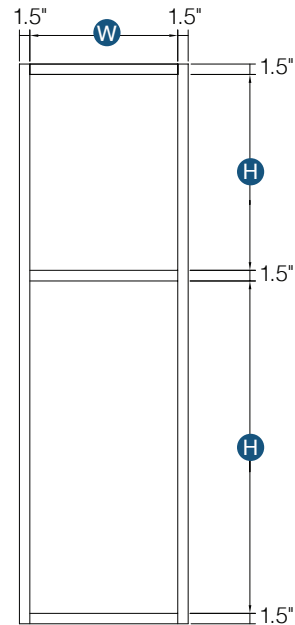

Item Code	Outer Dimensions			Shaker	Brooklyn	Essential White	Essential Gray
	W	H	D	Premier		Builder	
P1884*	18"	84"	24"	✓	✓	✓	✓
P1890*	18"	90"	24"	✓	✓	✓	✓
P1896**	18"	96"	24"	✓	✓	✓	✓

Item Code	Top Opening		Bottom Opening	
	W	H	W	H
P1884*	15"	27.75"	15"	47.25"
P1890*	15"	33.75"	15"	47.25"
P1896**	15"	39.75"	15"	47.25"

Item Code	Premier				Builder			
	Top Door Size		Bottom Door Size		Top Door Size		Bottom Door Size	
	W	H	W	H	W	H	W	H
P1884*	17.5"	28.75"	17.5"	49"	16"	28"	16"	48.9"
P1890*	17.5"	34.75"	17.5"	49"	16"	34"	16"	48.9"
P1896**	17.5"	40.75"	17.5"	49"	16"	40"	16"	48.9"

*Includes four shelves
**Includes five shelves