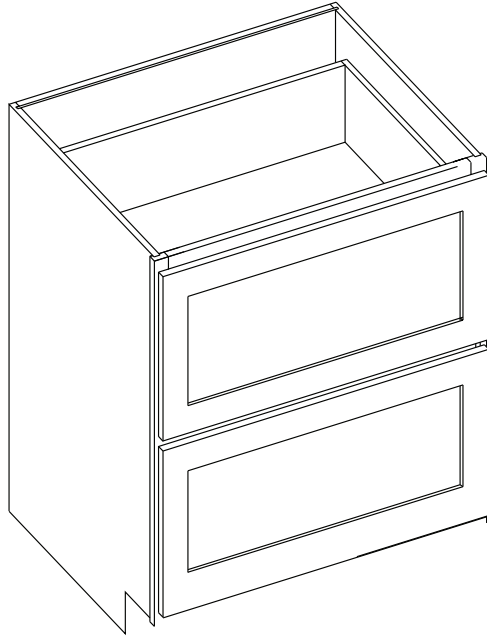

PRODUCT SPECS BASE CABINETS

30" - 36" Two Drawer Base

Item Code	Outer Dimensions			Shaker	Brooklyn	Essential White	Essential Gray
	W	H	D	Premier		Builder	
DB30-2	30"	34.5"	24"	✓	✓	-	-
DB36-2	36"	34.5"	24"	✓	✓	-	-

Item Code	Bottom Opening		Top Opening		Bottom Drawer Front Size		Top Drawer Front Size	
	W	H	W	H	Premier			
	W	H	W	H	W	H	W	H
DB30-2	27"	12.5"	27"	13"	29.5"	14.25"	29.5"	14"
DB36-2	33"	12.5"	33"	13"	35.5"	14.25"	35.5"	14"