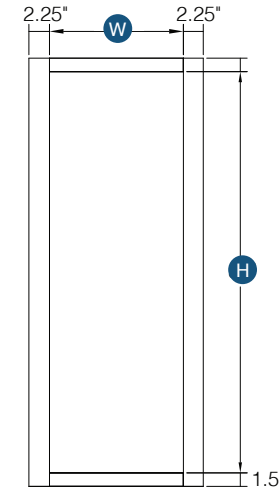

PRODUCT SPECS WALL CABINETS

30" - 36" High Corner Wall Cabinet

Item Code	Outer Dimensions			Opening Size		Oslo	Shaker	Brooklyn	Door Size		Essential White	Essential Gray	Door Size		
	W	H	D	W	H				W	H			Builder	W	H
CW2430	24"	30"	12"	13.5"	27"	✓	✓	✓	14.5"	28.75"	✓	✓	14.5"	28"	
CW2436	24"	36"	12"	13.5"	33"	✓	✓	✓	14.5"	34.75"	✓	✓	14.5"	34"	
CW2736	27"	36"	15"	13.5"	33"	✓	✓	✓	14.5"	34.75"	✓	✓	14.5"	34"