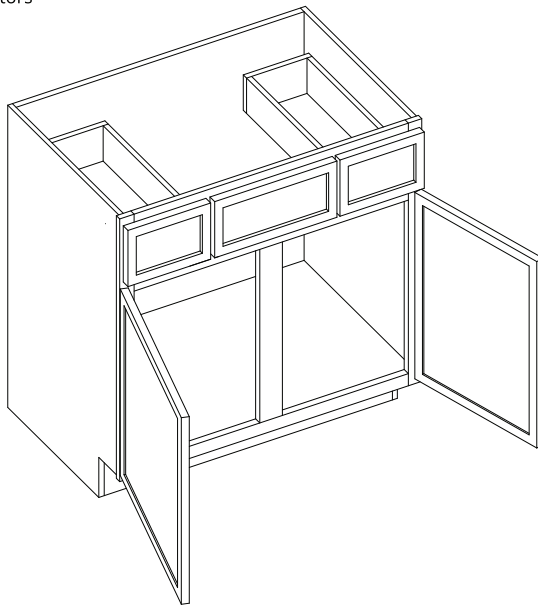

Item Code	Outer Dimensions			Oslo Premier	Drawer Opening (x2)		Drawer Size (x2)		False Drawer Size		Door Opening		Door Size	
	W	H	D		W	H	W	H	W	H	W	H	W	H
VSB36	36"	34.5"	21"	✓	9"	5.75"	10.04"	6.7"	15.2"	6.7"	9"	19.75"	17.7"	22.25"
VSB42	42"	34.5"	21"	✓	12"	5.75"	11.54"	6.7"	18.23"	6.7"	12"	19.75"	20.7"	22.25"
VSB48	48"	34.5"	21"	✓	15"	5.75"	11.54"	6.7"	24.21"	6.7"	15"	19.75"	23.7"	22.25"