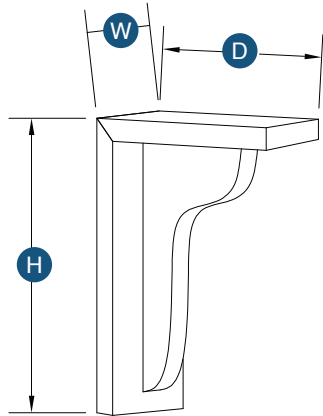

All four edges finished

PRODUCT SPECS ACCESSORIES

Corbel - Basic Medium

Item Code	Outer Dimensions			Oslo	Shaker	Brooklyn	Essential White	Essential Gray
	W	H	D					
CORSM	3"	10.5"	7.5"	-	✓	✓	✓	✓

Bunfoot - Traditional