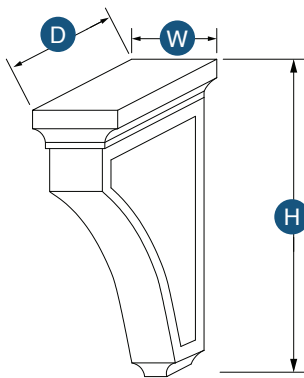

Corbel - Transitional

Item Code	Outer Dimensions			Oslo	Shaker	Brooklyn	Essential White	Essential Gray
	W	H	D					
CORT	3.5"	10.5"	7"	✓	✓	✓	✓	✓