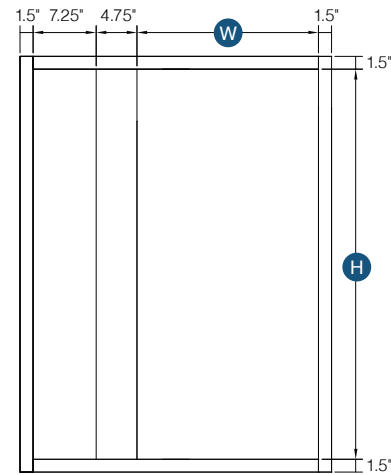

PRODUCT SPECS WALL CABINETS

30" - 36" High Blind Wall Cabinet

Item Code	Outer Dimensions			Opening Size		Oslo	Shaker	Brooklyn	Door Size		Essential White	Essential Gray	Door Size	
	W	H	D	W	H		Premier		W	H	Builder		W	H
BW2430	24"	30"	12"	9"	27"	-	✓	✓	11.5"	28.75"	-	-	-	-
BW3030	30"	30"	12"	15"	27"	✓	✓	✓	17.5"	28.75"	✓	✓	16"	28"
BW3630	36"	30"	12"	21"	27"	✓	✓	✓	23.5"	28.75"	✓	✓	22"	28"
BW2436	24"	36"	12"	9"	33"	-	✓	-	11.5"	34.75"	-	-	-	-
BW3036	30"	36"	12"	15"	33"	✓	✓	✓	17.5"	34.75"	-	-	-	-
BW3636	36"	36"	12"	21"	33"	✓	✓	✓	23.5"	34.75"	✓	✓	22"	34"

Image shown is hinge left

PRODUCT SPECS WALL CABINETS

42" High Blind Wall Cabinet

Item Code	Outer Dimensions			Opening Size		Oslo	Shaker	Brooklyn	Door Size		Essential White	Essential Gray	Door Size	
	W	H	D	W	H	Premier			W	H	Builder		W	H
BW3042	30"	42"	12"	15"	39"	✓	✓	✓	17.5"	40.75"	-	-	-	-
BW3642	36"	42"	12"	21"	39"	✓	✓	✓	23.5"	40.75"	✓	✓	22"	40"

PRODUCT SPECS BASE CABINETS

Single Door Full Height Base

By Kitchen Cabinet Distributors

Item Code	Outer Dimensions			Opening Size		Oslo	Door Size	
	W	H	D	W	H	Premier	W	H
B09	9"	34.5"	24"	6"	27"	✓	8.5"	29.19"