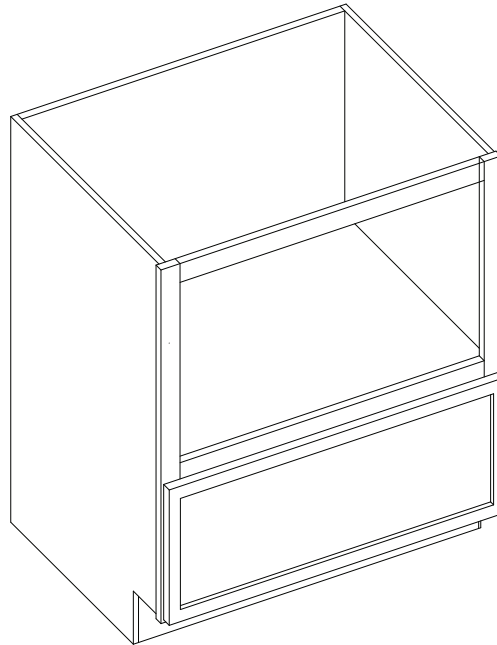

Item Code	Outer Dimensions			Oslo	Top Opening		Bottom Opening		Drawer Size	
	W	H	D		W	H	W	H	W	H
MBC24	24"	34.5"	24"	✓	21"	14.75"	21"	8.75"	23.5"	11"
MBC30	30"	34.5"	24"	✓	27"	14.75"	27"	8.75"	29.5"	11"

Finished interior