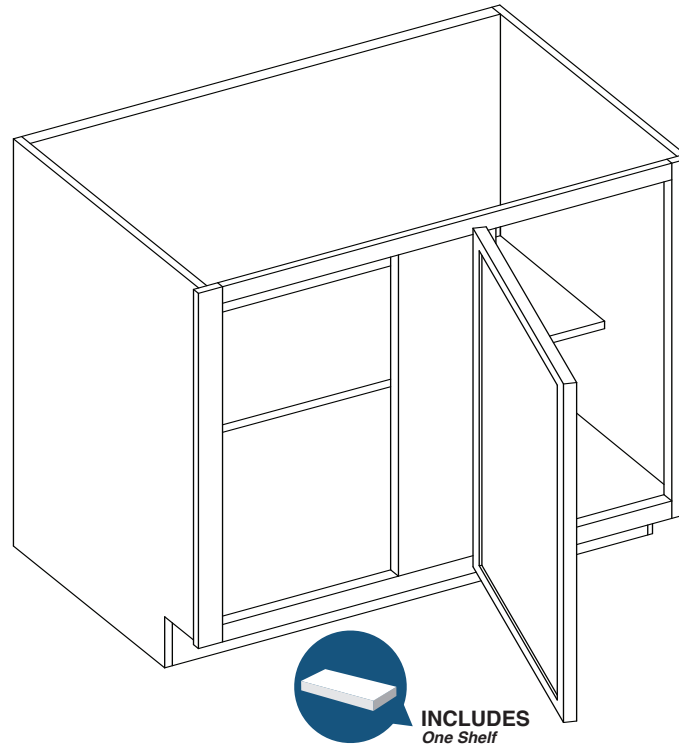

Image shown with hinge left

PRODUCT SPECS BASE CABINETS

36" Blind Base Cabinet

By Kitchen Cabinet Distributors

Item Code	Outer Dimensions			Opening Size		Oslo	Door Size	
	W	H	D	W	H	Premier	W	H
BB36	30"	34.5"	24"	9"	27"	✓	11.5"	29.2"