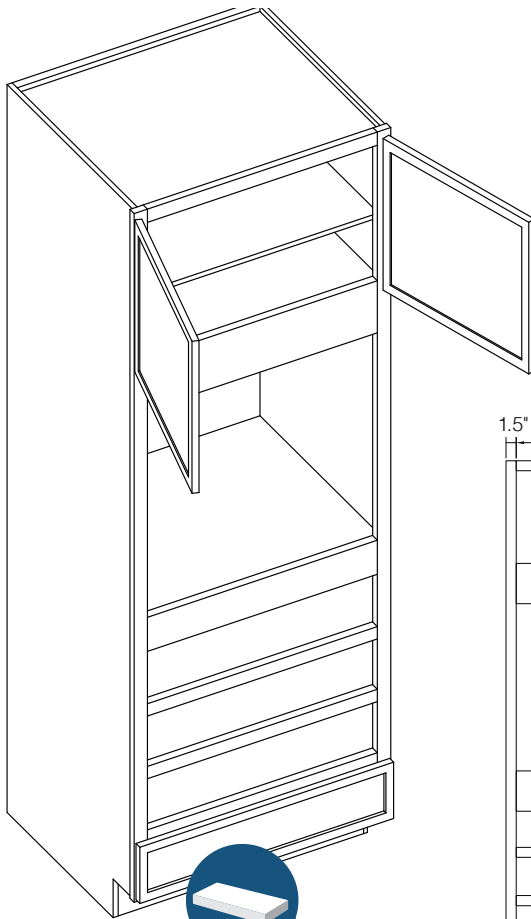

INCLUDES
One Shelf