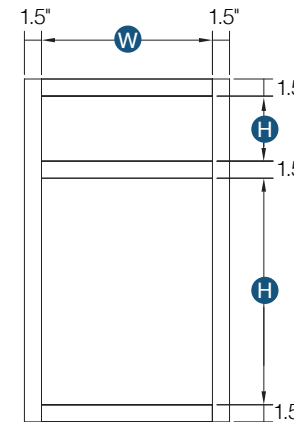

Item Code	Outer Dimensions			Oslo	False Drawer Opening		False Drawer Front		Door Opening		Door Size	
	W	H	D	Premier	W	H	W	H	W	H	W	H
V21	21"	34.5"	21"	✓	18"	5.25"	20.5"	6.7"	18"	20.25"	20.5"	22.25"