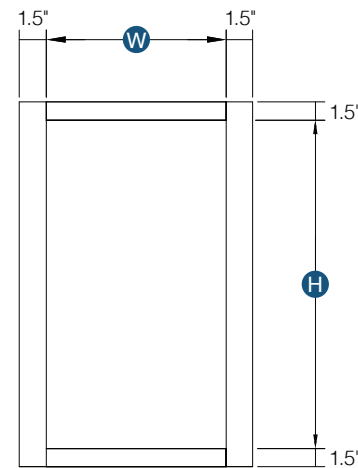

PRODUCT SPECS BASE CABINETS

Trash Can Base Cabinet (Full Height Door)

Item Code	Outer Dimensions			Opening Size		Shaker	Brooklyn	Door Size		Essential White	Essential Gray
	W	H	D	W	H	Premier		W	H	Builder	
TRB18FH	18"	34.5"	24"	15"	27"	✓	✓	17.5"	28.75"	-	-
TRB-1*	18"	34.5"	24"	15"	27"	✓	✓	17.5"	28.75"	-	-
TRB-2**	18"	34.5"	24"	15"	27"	✓	✓	17.5"	28.75"	-	-

*Includes one 50 QT can

**Includes two 35 QT cans