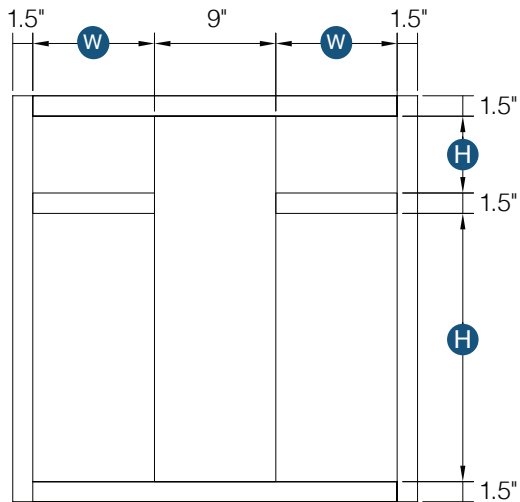

PRODUCT SPECS BASE CABINETS

42" - 48" Blind Base

Item Code	Outer Dimensions			Shaker	Brooklyn	Essential White	Essential Gray
	W	H	D	Premier		Builder	
BB42	36"	34.5"	24"	✓	✓	✓	✓
BB48	48"	34.5"	24"	✓	✓	✓	✓

Item Code	Door Opening		Drawer Opening	
	W	H	W	H
BB42	12"	19.75"	12"	5.75"
BB48	18"	19.75"	18"	5.75"

Item Code	Premier			
	Door Size		Drawer Front Size	
	W	H	W	H
BB42	14.5"	21.5"	14.5"	6.75"
BB48	20.5"	21.5"	20.5"	6.75"

Item Code	Builder			
	Door Size		Drawer Size	
	W	H	W	H
BB42	13"	20.7"	13"	6.7"
BB48	19"	20.7"	19"	6.7"

Image shown with hinge left
Builder has slab front drawer