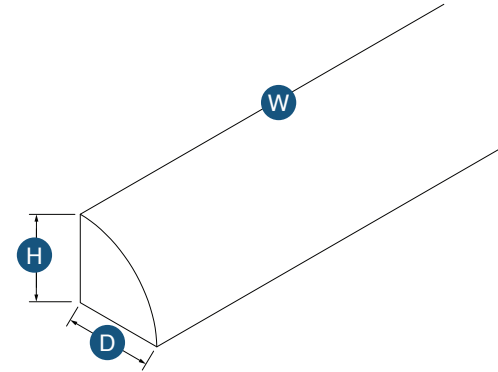

Shoe Molding

Item Code	Outer Dimensions			Oslo	Shaker	Brooklyn	Essential White	Essential Gray
	W	H	D	Premier			Builder	
SHOE	96"	0.6875"	0.6875"	✓	✓	✓	✓	✓