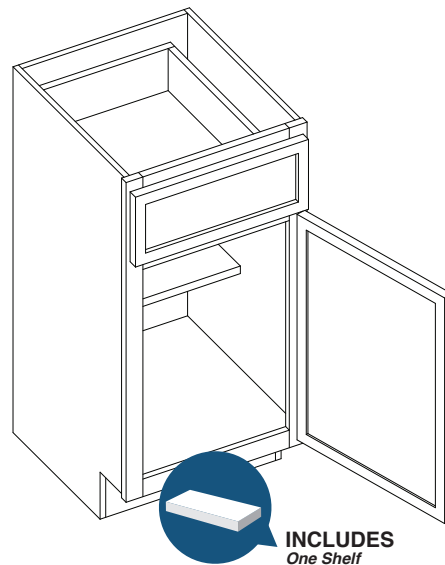

Item Code	Outer Dimensions			Oslo	Drawer Opening		Drawer Size		Door Opening		Door Size	
	W	H	D	Premier	W	H	W	H	W	H	W	H
VB12	12"	34.5"	21"	✓	9"	5.25"	11.5"	6.7"	9"	20.25"	11.5"	22.25"
VB15	15"	34.5"	21"	✓	12"	5.25"	14.5"	6.7"	12"	20.25"	14.5"	22.25"
VB18	18"	34.5"	21"	✓	15"	5.25"	17.5"	6.7"	15"	20.25"	17.5"	22.25"