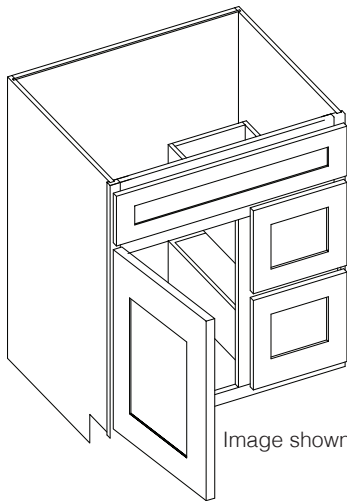

Image shown VSBDR30

Item Code	Outer Dimensions			Shaker	Brooklyn	Essential White	Essential Gray
	W	H	D	Premier		Builder	
VSBDR30	30"	34.5"	21"	✓	✓	-	-
VSBDL30	30"	34.5"	21"	✓	✓	-	-

Item Code	False Drawer Opening		Door Opening		Top Drawer Opening		Bottom Drawer Opening	
	W	H	W	H	W	H	W	H
VSBDR30	11.5"	5.75"	15"	19.75"	9"	9.5"	9"	8.75"
VSBDL30	11.5"	5.75"	15"	19.75"	9"	9.5"	9"	8.75"

Item Code	Premier					
	False Drawer Front Size		Door Size (x2)		Side Drawer Size (x2)	
	W	H	W	H	W	H
VSBDR30	29.5"	6.75"	17.5"	21.5"	11.5"	10.5"
VSBDL30	29.5"	6.75"	17.5"	21.5"	11.5"	10.5"