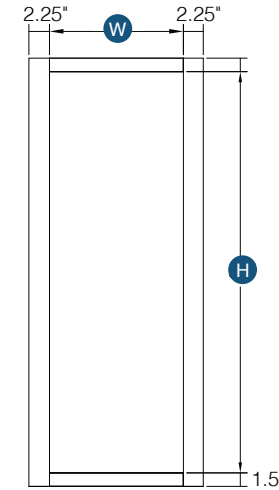

Door comes pre-routed with glass insert and finished interior

*Discontinued - limited inventory available.

PRODUCT SPECS WALL CABINETS

Corner Wall Cabinet

By Kitchen Cabinet Distributors

Item Code	Outer Dimensions			Opening Size		Oslo	Door Size	
	W	H	D	W	H	Premier	W	H
CW2415	24"	15"	12"	9"	27"	✓	14.5"	13.8"

PRODUCT SPECS WALL CABINETS

30" - 36" High Corner Wall Cabinet

Item Code	Outer Dimensions			Opening Size		Oslo	Shaker	Brooklyn	Door Size		Essential White	Essential Gray	Door Size	
	W	H	D	W	H				W	H			Builder	W
CW2430	24"	30"	12"	13.5"	27"	✓	✓	✓	14.5"	28.75"	✓	✓	14.5"	28"
CW2436	24"	36"	12"	13.5"	33"	✓	✓	✓	14.5"	34.75"	✓	✓	14.5"	34"
CW2736	27"	36"	15"	13.5"	33"	✓	✓	✓	14.5"	34.75"	✓	✓	14.5"	34"

PRODUCT SPECS WALL CABINETS

42" High Corner Wall Cabinet

Item Code	Outer Dimensions			Opening Size		Oslo	Shaker	Brooklyn	Door Size		Essential White	Essential Gray	Door Size	
	W	H	D	W	H				Builder	Builder			W	H
CW2442	24"	42"	12"	13.5"	39"	✓	✓	✓	14.5"	40.75"	✓	✓	14.5"	40"
CW2742	27"	42"	15"	13.5"	39"	✓	✓	✓	14.5"	40.75"	✓	✓	14.5"	40"