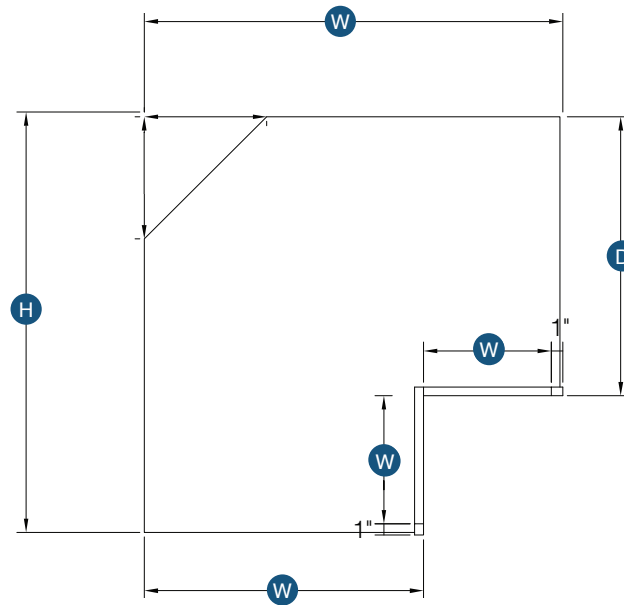

PRODUCT SPECS WALL CABINETS

30" - 42" Wall Easy Reach Cabinet

Item Code	Outer Dimensions			Opening Size		Oslo	Shaker	Brooklyn	Door Size		Essential White	Essential Gray	Door Size	
	W	H	D	W	H				W	H			W	H
WER2430	24"	30"	12"	11"	27"	✓	✓	✓	10.7"	28.8"	✓	✓	28"	10"
WER2436	24"	36"	12"	11"	33"	✓	✓	✓	10.7"	34.8"	✓	✓	34"	10"
WER2442	24"	42"	12"	11"	39"	✓	✓	✓	10.7"	40.8"	✓	✓	40"	10"