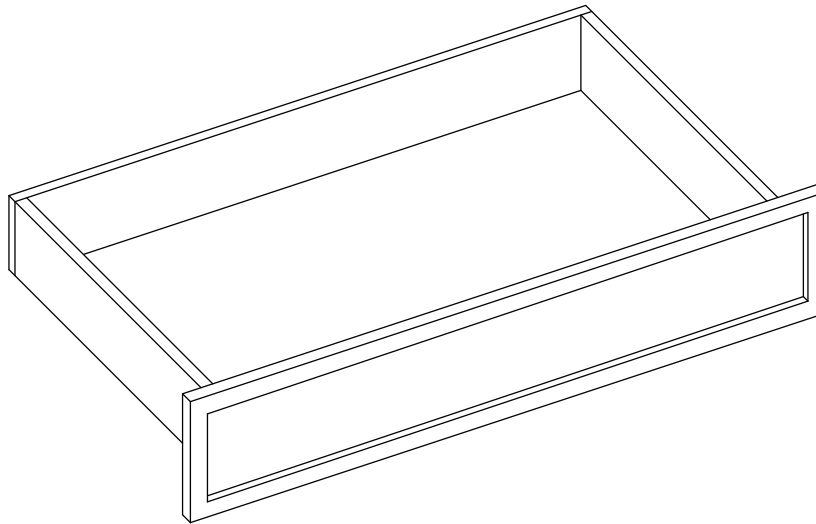

Item Code	Outer Dimensions			Oslo	Drawer Size	
	W	H	D	Premier	W	H
OCD337	32.5"	6.75"	24"	✓	32.5"	6.7"