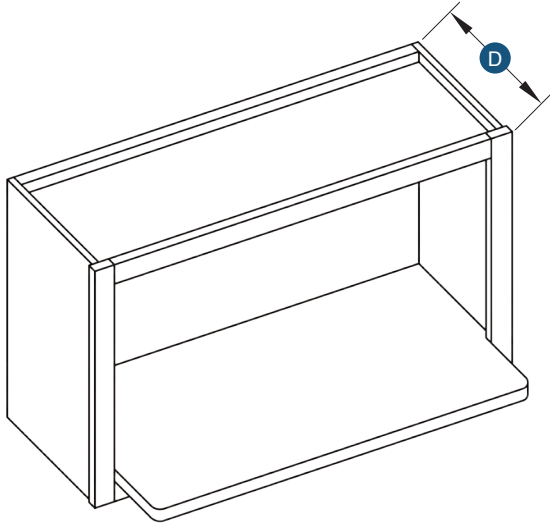

Can be installed vertically or horizontally

Wine Rack holds 30 standard wine bottles

PRODUCT SPECS WALL CABINETS

Microwave Wall Cabinet

Item Code	Outer Dimensions			Opening Size		Oslo	Shaker	Brooklyn	Essential White	Essential Gray
	W	H	D	W	H	Premier			Builder	
MWC3018	30"	18"	12"	27"	14.25"	✓	✓	✓	✓	✓