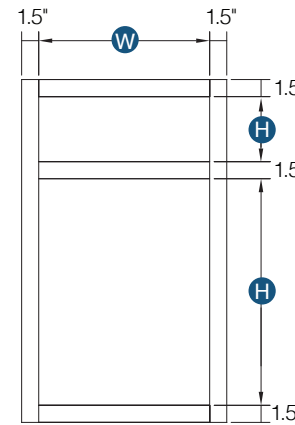

PRODUCT SPECS VANITY CABINETS

Single Door Vanity Cabinet

Item Code	Outer Dimensions			Shaker	Brooklyn	False Drawer Opening		Door Opening		False Drawer Front Door Size		Door Size		Essential White	Essential Gray
	W	H	D	Premier		W	H	W	H	W	H	W	H	Builder	
V21	21"	34.5"	21"	✓	✓	18"	5.75"	18"	19.75"	20.5"	6.75"	20.5"	21.5"	-	-