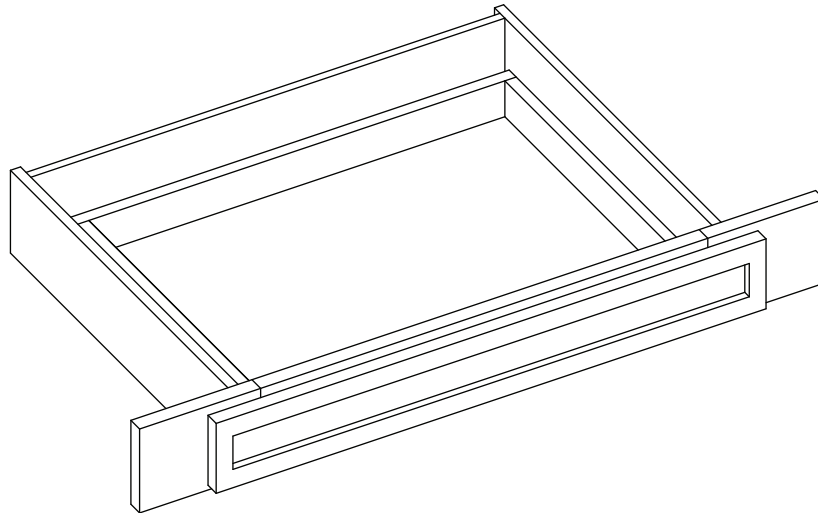

Item Code	Outer Dimensions			Oslo	Opening Size		Drawer Size	
	W	H	D	Premier	W	H	W	H
KD36	36"	4.75"	21"	✓	24"	3.25"	29.5"	4.75"

Sides trimmable to 30"
All drawer fronts have a slab profile