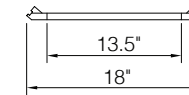

Door comes pre-routed with glass insert and finished interior

*Discontinued - limited inventory available.

PRODUCT SPECS WALL CABINETS

Corner Wall Cabinet

By Kitchen Cabinet Distributors

Item Code	Outer Dimensions			Opening Size		Oslo	Door Size	
	W	H	D	W	H	Premier	W	H
CW2415	24"	15"	12"	9"	27"	✓	14.5"	13.8"