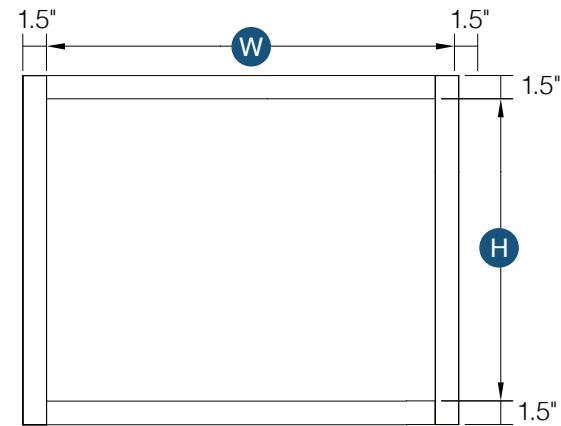

PRODUCT SPECS WALL CABINETS

Deep Double Door Wall Cabinet

Item Code	Outer Dimensions			Opening Size		Oslo	Shaker	Brooklyn	Door Size		Essential White	Essential Gray	Door Size	
	W	H	D	W	H	Premier			W	H	Builder		W	H
W301815	30"	18"	15"	27"	15"	-	✓*	-	14.69"	16.75"	-	-	-	-
W303015	30"	30"	15"	27"	27"	-	-	-	-	-	✓	-	14"	28"
W363015	36"	30"	15"	33"	27"	-	-	-	-	-	✓	-	17"	28"

*Only available in Shaker White