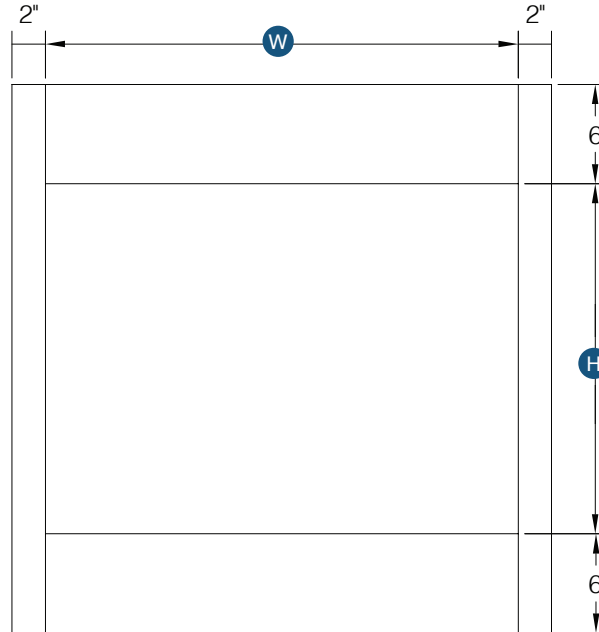

PRODUCT SPECS TALL CABINETS

Oven Cabinet Overlay Panel

Item Code	Outer Dimensions			Shaker	Brooklyn	Opening Size		Essential White	Essential Gray	Opening Size	
	W	H	D	Premier		W	H	Builder		W	H
OP3353	33"	53"	0.75"	✓	✓	28.5"	43"	✓	✓	28.5"	43"