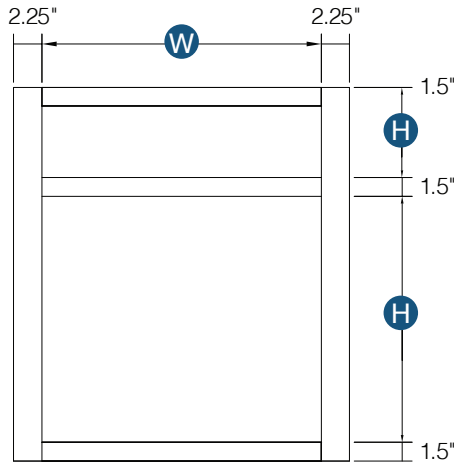

PRODUCT SPECS BASE CABINETS

Corner Sink Front

Item Code	Outer Dimensions			Shaker	Brooklyn	Essential White	Essential Gray
	W	H	D	Premier		Builder	
CSF42	27"	34.5"	2"	✓	✓	✓	✓
YN-CSF-FLOOR	48"	0.5"	48"	✓	✓	✓	✓

Item Code	Door Opening		False Drawer Opening	
	W	H	W	H
CSF42	22.5"	19.75"	22.5"	5.75"

Item Code	Premier			
	Door Size		False Drawer Front Size	
	W	H	W	H
CSF42	23.5"	21.5"	23.5"	6.75"

Item Code	Builder			
	Door Size		False Drawer Size	
	W	H	W	H
CSF42	23.5"	20.7"	23.5"	6.7"

Sink floor and hinges are sold separately.
Back of face frame measures 27" wide