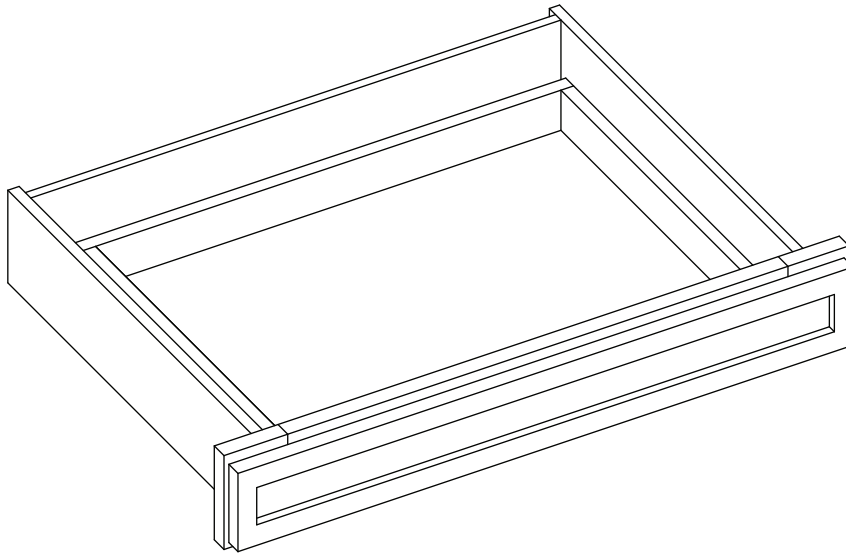

All drawer fronts have a slab profile

PRODUCT SPECS VANITY CABINETS

Vanity Drawer 24"

By Kitchen Cabinet Distributors

Item Code	Outer Dimensions			Oslo	Opening Size		Drawer Size	
	W	H	D	Premier	W	H	W	H
KD24	24"	4.75"	21"	✓	18"	3.25"	24"	4.75"