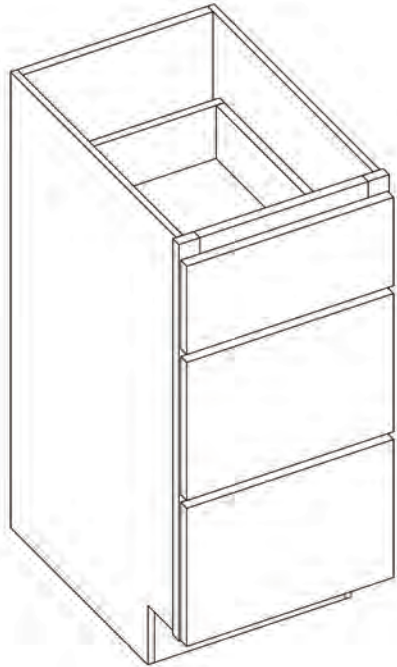

ADA COMPATIBLE PRODUCT SPECS BASE CABINETS

Vanity Base Cabinet

Item Code	Outer Dimensions			Oslo	Shaker	Brooklyn	Essential White	Essential Gray
	W	H	D	Premier			Builder	
VDB12-RH	12"	32.5"	21"	-	✓	-	✓	-
VDB15-RH	15"	32.5"	21"	-	✓	-	✓	-

Item Code	Top Opening		Top Drawer Front		Top Opening Size		Top Drawer Front		
	W	H	W	H	W	H	W	H	
VDB12-RH	9"	5.75"	11.5"	6.69"	9"	5.75"	10"	6.69"	
VDB15-RH	12"	5.75"	14.5"	6.69"	12"	5.75"	13"	6.69"	
		Middle Opening		Middle Drawer		Middle Drawer		Middle Drawer	
VDB12-RH	9"	8.56"	11.5"	9.44"	10"	8.13"	10"	9.13"	
VDB15-RH	12"	8.56"	14.5"	9.44"	13"	8.13"	13"	9.13"	
		Bottom Opening		Bottom Drawer		Bottom Drawer		Bottom Drawer	
VDB12-RH	9"	7.25"	11.5"	9.44"	10"	8.13"	10"	9.13"	
VDB15-RH	12"	7.25"	14.5"	9.44"	13"	8.13"	13"	9.13"	

Only available in Shaker White & Essential White