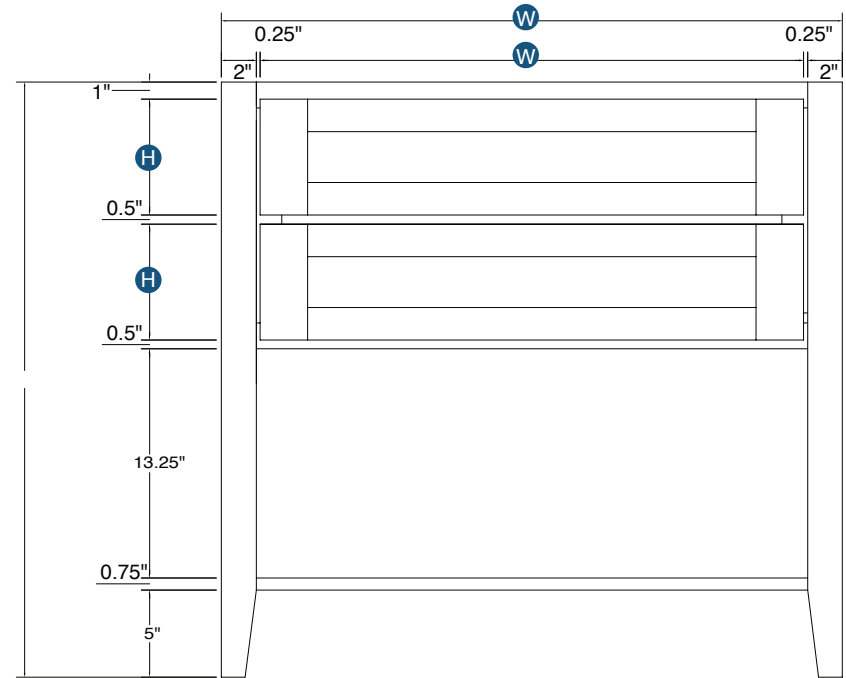

Includes adjustable feet

Total height does not account for adjustable foot height

PRODUCT SPECS VANITY CABINETS

36" Open Shelf Vanity Sink Base

By Kitchen Cabinet Distributors

Item Code	Outer Dimensions			Oslo	Drawer Opening (x2)		Drawer Size (x2)	
	W	H	D	Premier	W	H	W	H
VSBOS36	36"	34.5"	21"	✓	29"	5.25"	31.5"	6.7"

All drawer fronts have a slab profile

PRODUCT SPECS VANITY CABINETS

Vanity Drawer 24"

By Kitchen Cabinet Distributors

Item Code	Outer Dimensions			Oslo	Opening Size		Drawer Size	
	W	H	D	Premier	W	H	W	H
KD24	24"	4.75"	21"	✓	18"	3.25"	24"	4.75"