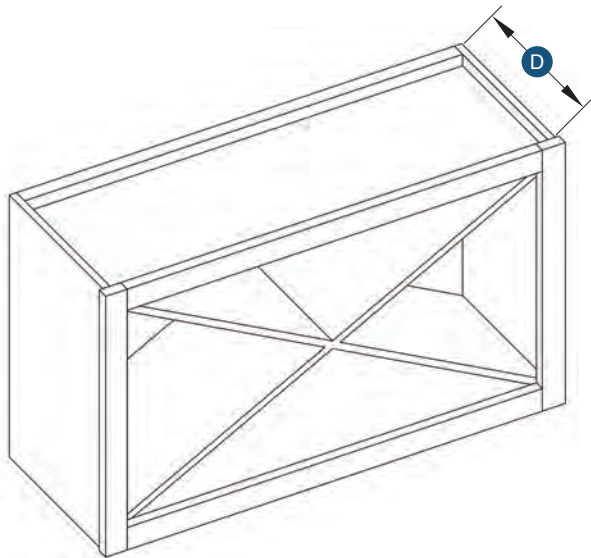

Wine Rack

Item Code	Outer Dimensions			Opening Size		Oslo	Shaker	Brooklyn	Essential White	Essential Gray
	W	H	D	W	H	Premier			Builder	
WR3018	30"	18"	12"	27"	15"	✓	-	✓	-	-

Finished interior

Only available in Brooklyn Fawn & White - Shaker Moss - Oslo Oak & White

Can be installed vertically or horizontally

Wine Rack holds 30 standard wine bottles