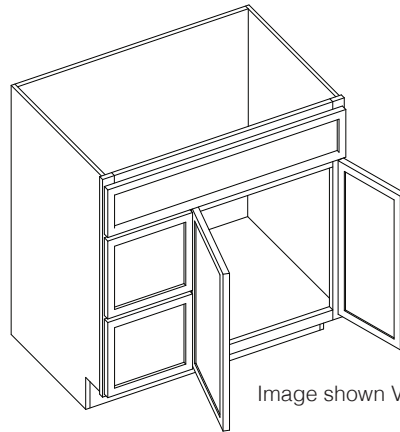

Vanity Combo Cabinet 36"

By Kitchen Cabinet Distributors

Image shown VSBDL36

Image shown VSBDR36

Item Code	Outer Dimensions			Oslo Premier	False Drawer Opening		Door Opening		Top Drawer Opening		Bottom Drawer Opening	
	W	H	D		W	H	W	H	W	H	W	H
VSBDR36	36"	34.5"	21"	✓	33"	5.75"	20"	19.75"	9"	9.5"	9"	8.75"
VSBDL36	36"	34.5"	21"	✓	33"	5.75"	20"	19.75"	9"	9.5"	9"	8.75"