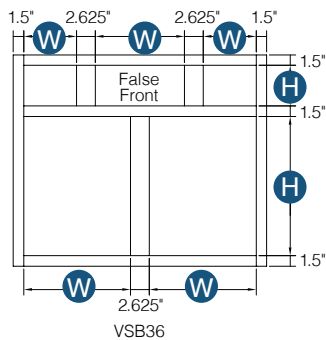

PRODUCT SPECS VANITY CABINETS

Vanity Sink Base

Item Code	Outer Dimensions			Shaker	Brooklyn	Essential White	Essential Gray
	W	H	D	Premier		Builder	
VSB36	36"	34.5"	21"	✓	✓	✓	✓
VSB39	39"	34.5"	21"	-	-	✓	-
VSB42	42"	34.5"	21"	✓	✓	✓	✓
VSB48	48"	34.5"	21"	✓	✓	✓	✓

Item Code	Drawer Opening (x2)		False Drawer Opening		Door Opening (x2)	
	W	H	W	H	W	H
VSB36	7.5"	5.75"	12.75"	5.75"	15.1875"	19.75"
VSB39	7.5"	5.75"	15"	5.75"	16.5"	19.75"
VSB42	9.25"	5.75"	14.5"	5.75"	18"	19.75"
VSB48	9.25"	5.75"	20.5"	5.75"	21"	19.75"

Item Code	Premier						Builder					
	Drawer Front Size		False Drawer Front Size		Door Size		Drawer Front Size		False Drawer Front Size		Door Size	
	W	H	W	H	W	H	W	H	W	H	W	H
VSB36	10"	6.75"	15.25"	6.75"	17.6875"	21.5"	7"	6.7"	15.19"	6.7"	16"	20.75"
VSB39	-	-	-	-	-	-	8.5"	6.7"	16"	6.7"	17.5"	20.75"
VSB42	11.75"	6.75"	17"	6.75"	20.5"	21.5"	10"	6.7"	17.12"	6.7"	19"	20.75"
VSB48	11.75"	6.75"	23"	6.75"	23.5"	21.5"	10"	6.7"	22"	6.7"	22"	20.75"

Builder has slab drawer front and soft-close not available on VSB36