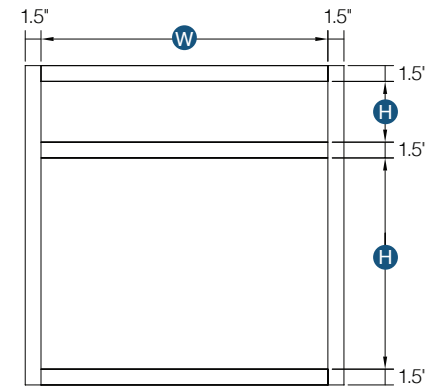

*Includes one drawer and two doors

PRODUCT SPECS VANITY CABINETS

Double Door Vanity

By Kitchen Cabinet Distributors

Item Code	Outer Dimensions			Oslo	False Drawer Opening		False Drawer Front Size		Door Opening		Door Size (x2)	
	W	H	D	Premier	W	H	W	H	W	H	W	H
V24-2	24"	34.5"	21"	✓	21"	5.25"	23.5"	6.7"	21"	20.25"	11.69"	22.25"
V27	27"	34.5"	21"	✓	26.5"	5.25"	26.5"	6.7"	24"	20.25"	13.19"	22.25"
V30	30"	34.5"	21"	✓	29.5"	5.25"	29.5"	6.7"	27"	20.25"	14.69"	22.25"
V33	33"	34.5"	21"	✓	32.5"	5.25"	32.5"	6.7"	30"	20.25"	16.19"	22.25"
V36	36"	34.5"	21"	✓	35.5"	5.25"	35.5"	6.7"	33"	20.25"	17.69"	22.25"