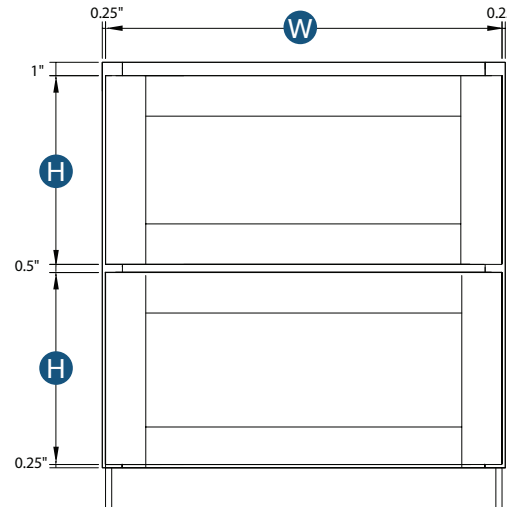

Item Code	Outer Dimensions			Oslo	Top Opening		Top Drawer Front Size		Bottom Opening		Bottom Drawer Front Size	
	W	H	D	Premier	W	H	W	H	W	H	W	H
DB30-2	30"	34.5"	24"	✓	27"	12.19"	29.5"	13.63"	27"	12.19"	29.5"	13.63"
DB36-2	36"	34.5"	24"	✓	33"	12.19"	32.51"	13.63"	33"	12.19"	32.51"	13.63"