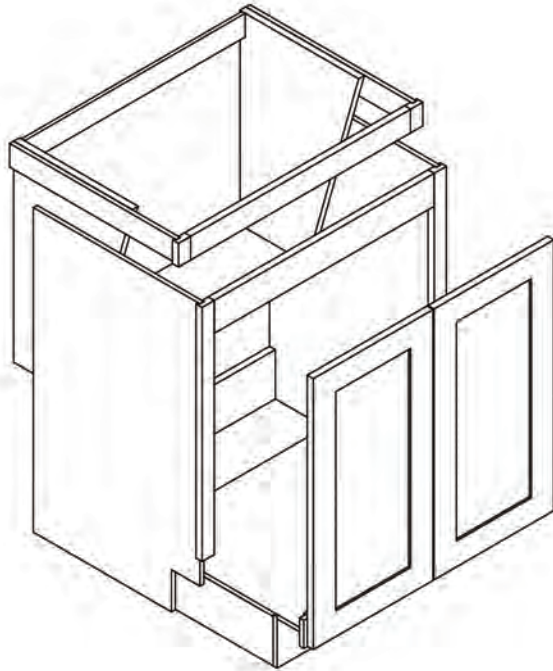

ADA COMPATIBLE PRODUCT SPECS BASE CABINETS

Sink Base Cabinet

Item Code	Outer Dimensions			Oslo	Shaker	Brooklyn	Essential White	Essential Gray
	W	H	D	Premier			Builder	
SB30-ACC	30"	32.5"	24"	-	✓	-	✓	-
SB36-ACC	36"	32.5"	24"	-	✓	-	✓	-

Item Code	Door Opening		Door Size		Door Opening		Door Size	
	W	H	W	H	W	H	W	H
SB30-ACC	27"	19.50"	17.69"	24.31"	27"	19.50"	16.94"	23.56"
SB36-ACC	33"	19.50"	17.69"	24.31"	33"	19.50"	16.94"	23.56"

Only available in Shaker White & Essential White
Removable, non-operating door front.