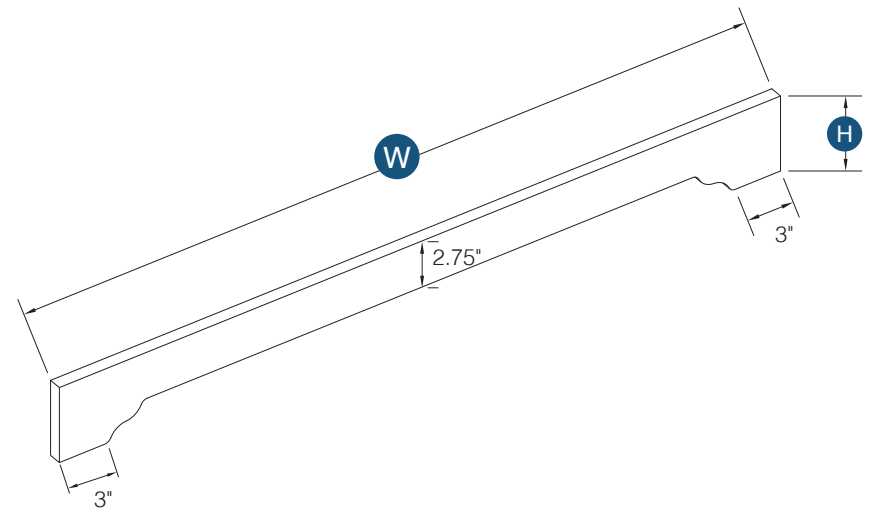

Furniture Valance

Item Code	Outer Dimensions			Oslo	Shaker	Brooklyn	Essential White	Essential Gray
	W	H	D					
VFURN37	37"	4.5"	0.75"	✓	✓	✓	-	-
VFURN43	43"	4.5"	0.75"	-	-	✓*	-	-

Can be trimmed up to 3" off each side

*Only available in Brooklyn Midnight