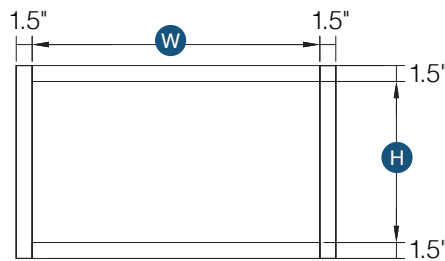

Wine Rack

Item Code	Outer Dimensions			Opening Size		Oslo	Shaker	Brooklyn	Essential White	Essential Gray
	W	H	D	W	H	Premier			Builder	
WR3018	30"	18"	12"	27"	15"	✓	-	✓	-	-

Finished interior

Only available in Brooklyn Fawn & White - Shaker Moss - Oslo Oak & White

Can be installed vertically or horizontally

Wine Rack holds 30 standard wine bottles