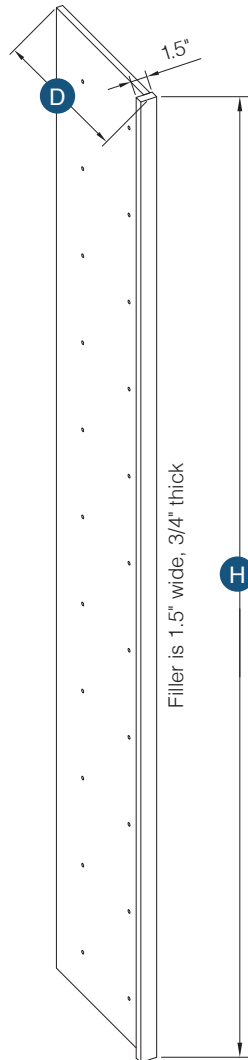

PRODUCT SPECS FILLERS & PANELS

Bookcase End

Item Code	Outer Dimensions			Oslo	Shaker	Brooklyn	Essential White	Essential Gray
	W	H	D	Premier			Builder	
BCE1596	1.5"	96"	15"	✓	✓	✓	✓	✓

0.5" panel thickness
Shelf and shelf clips sold separately