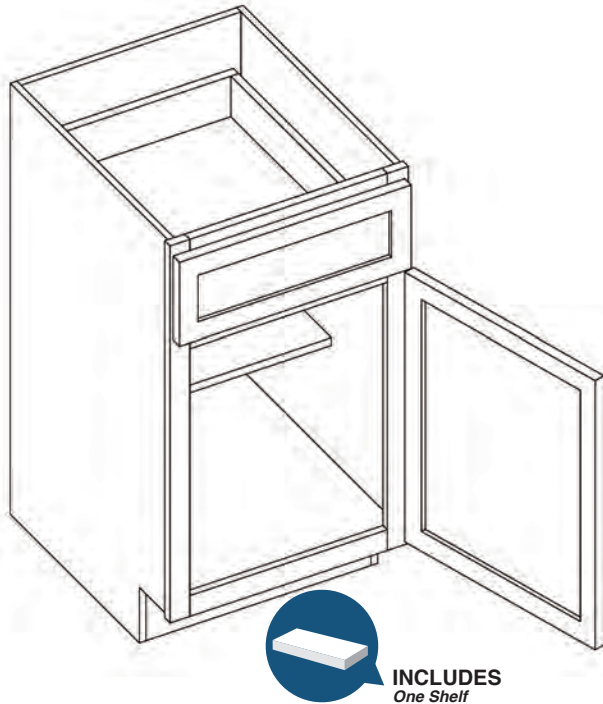

PRODUCT SPECS BASE CABINETS

Single Door Standard Base

Item Code	Outer Dimensions			Drawer Opening		Door Opening		Shaker	Brooklyn	Essential White	Essential Gray
	W	H	D	W	H	W	H	Premier			
B12	12"	34.5"	24"	9"	5.75"	9"	19.75"	✓	✓	✓	✓
B15	15"	34.5"	24"	12"	5.75"	12"	19.75"	✓	✓	✓	✓
B18	18"	34.5"	24"	15"	5.75"	15"	19.75"	✓	✓	✓	✓
B21	21"	34.5"	24"	18"	5.75"	18"	19.75"	✓	✓	✓	✓

Item Code	Drawer Front Size		Door Size		Drawer Front Size		Door Size	
	Premier				Builder			
	W	H	W	H	W	H	W	H
B12	11.5"	6.75"	11.5"	21.5"	10"	6.7"	10"	20.7"
B15	14.5"	6.75"	14.5"	21.5"	13"	6.7"	13"	20.7"
B18	17.5"	6.75"	17.5"	21.5"	16"	6.7"	16"	20.7"
B21	20.5"	6.75"	20.5"	21.5"	19"	6.7"	19"	20.7"

Builder has slab front drawer