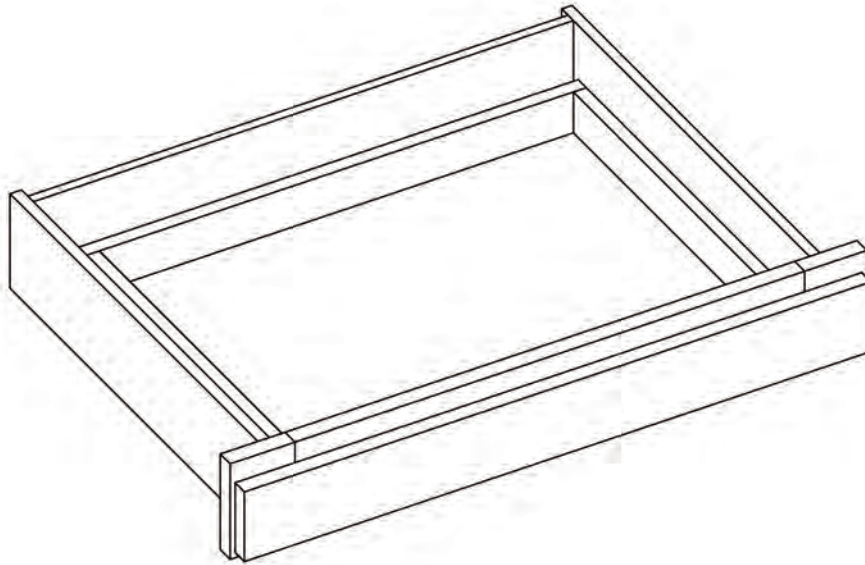

PRODUCT SPECS VANITY CABINETS

Vanity Drawer 24"

Item Code	Outer Dimensions			Opening Size		Shaker	Brooklyn	Drawer Size		Essential White	Essential Gray
	W	H	D	W	H	Premier		W	H	Builder	
KD24	24"	4.75"	21"	18"	2.75"	✓	✓	23.5"	3.5"	-	-

All drawer fronts have a slab profile