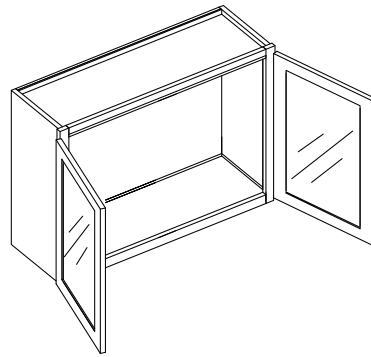

PRODUCT SPECS WALL CABINETS

15" Wall Stacking Double Door Cabinets with Glass

Item Code	Outer Dimensions			Opening Size		Oslo	Shaker	Brooklyn	Door Size (x2)		Essential White	Essential Gray
	W	H	D	W	H	Premier			W	H	Builder	
WS2415-2	24"	15"	12"	21"	12"	-	✓	✓	11.6875"	13.75"	-	-
WS2715-2	27"	15"	12"	24"	12"	-	✓	✓	13.1875"	13.75"	-	-
WS3015-2	30"	15"	12"	27"	12"	-	✓	✓	14.6875"	13.75"	-	-
WS3315-2	33"	15"	12"	30"	12"	-	✓	✓	16.1875"	13.75"	-	-
WS3615-2	36"	15"	12"	33"	12"	-	✓	✓	17.6875"	13.75"	-	-

Door comes pre-routed with glass insert and finished interior