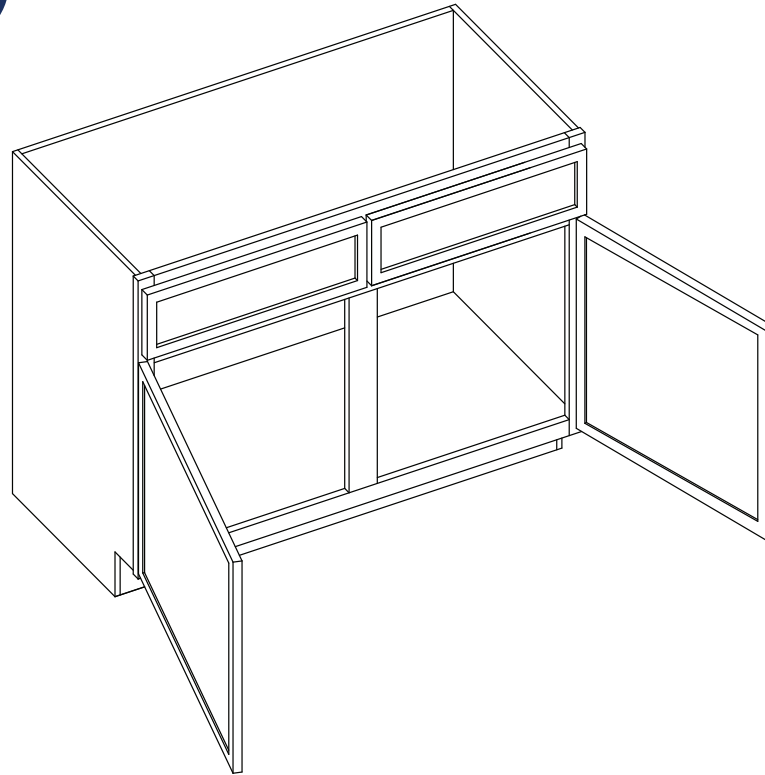

Item Code	Outer Dimensions			Oslo	False Drawer Opening (x2)		False Drawer Front Size (x2)		Door Opening (x2)		Door Size (x2)	
	W	H	D	Premier	W	H	W	H	W	H	W	H
SB42	42"	34.5"	24"	✓	18"	5.25"	20.5"	6.7"	18"	20.25"	20.5"	22.25"
SB48	48"	34.5"	24"	✓	21"	5.25"	23.5"	6.7"	21"	20.25"	23.5"	22.25"