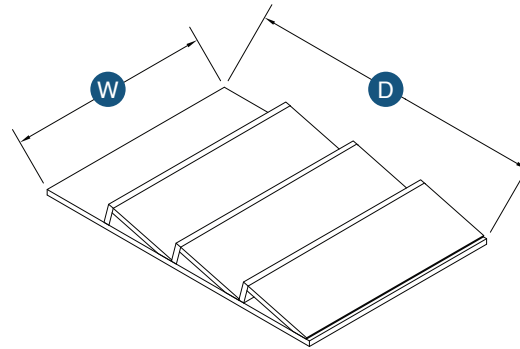

Spice Tray Insert

Item Code	Outer Dimensions			Usage Guide
	W	H	D	Designed to Fit
YN-STI14	13.37"	1.094"	19.75"	B15/B18
YN-STI20	19.75"	1.094"	19.75"	B21/B24