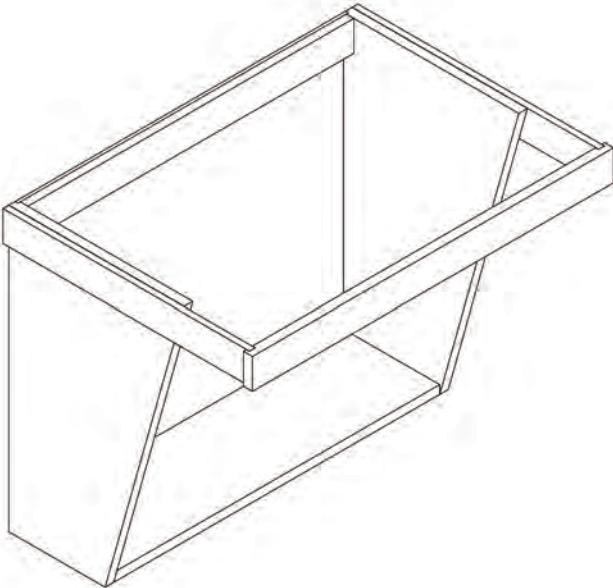

ADA COMPATIBLE PRODUCT SPECS BASE CABINETS

Hanging Vanity

Item Code	Outer Dimensions			Oslo	Shaker	Brooklyn	Essential White	Essential Gray
	W	H	D	Premier			Builder	
V30-ACC	30"	32.5"	21"	-	✓	-	✓	-
V36-ACC	36"	32.5"	21"	-	✓	-	✓	-

Only available in Shaker White & Essential White