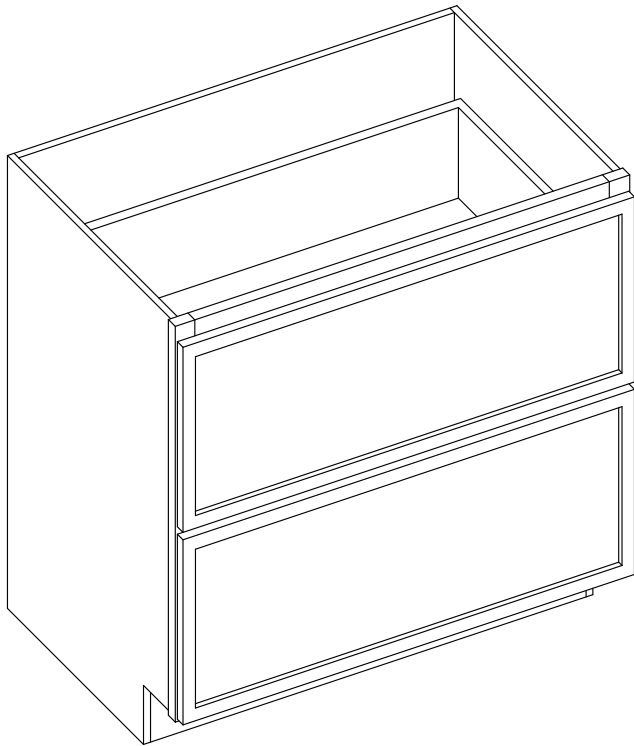

Item Code	Outer Dimensions			Oslo	Top Opening		Top Drawer Front Size		Bottom Opening		Bottom Drawer Front Size	
	W	H	D	Premier	W	H	W	H	W	H	W	H
DB30-2	30"	34.5"	24"	✓	27"	12.19"	29.5"	13.63"	27"	12.19"	29.5"	13.63"
DB36-2	36"	34.5"	24"	✓	33"	12.19"	32.51"	13.63"	33"	12.19"	32.51"	13.63"