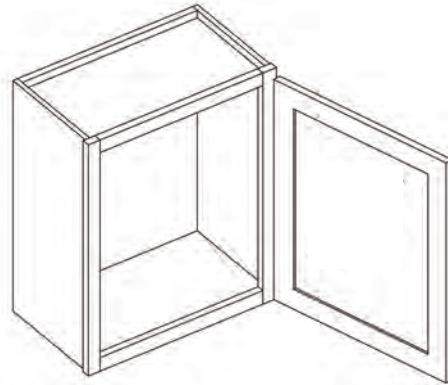

Item Code	Outer Dimensions			Opening Size		Oslo	Door Size	
	W	H	D	W	H	Premier	W	H
W1215	12"	15"	12"	9"	12"	✓	11.5"	13.75"
W1515	15"	15"	12"	12"	12"	✓	14.5"	13.75"
W1815	18"	15"	12"	15"	12"	✓	17.5"	13.75"
W2115	21"	15"	12"	18"	12"	✓	20.5"	13.75"