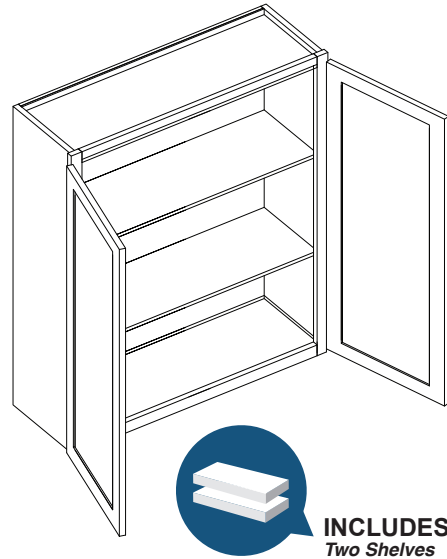

PRODUCT SPECS WALL CABINETS

30" - 36" High Double Door Wall Cabinet

Item Code	Outer Dimensions			Opening Size		Oslo	Shaker	Brooklyn	Door Size (x2)		Essential White	Essential Gray	Door Size (x2)	
	W	H	D	W	H	Premier			W	H	Builder		W	H
W2430-2	24"	30"	12"	21"	27"	✓	✓	✓	11.6875"	28.75"	✓	✓	11"	28"
W2730	27"	30"	12"	24"	27"	✓	✓	✓	13.1875"	28.75"	✓	✓	12.5"	28"
W3030	30"	30"	12"	27"	27"	✓	✓	✓	14.6875"	28.75"	✓	✓	14"	28"
W3330	33"	30"	12"	30"	27"	✓	✓	✓	16.1875"	28.75"	✓	✓	15.5"	28"
W3630	36"	30"	12"	33"	27"	✓	✓	✓	17.6875"	28.75"	✓	✓	16.9"	28"
W3930	39"	30"	12"	36"	27"	✓	✓	✓	19.1875"	28.75"	✓	✓	18.45"	28"
W2436-2	24"	36"	12"	21"	36"	✓	✓	✓	11.6875"	34.75"	✓	✓	11"	34"
W2736	27"	36"	12"	24"	36"	✓	✓	✓	13.1875"	34.75"	✓	✓	12.5"	34"
W3036	30"	36"	12"	27"	36"	✓	✓	✓	14.6875"	34.75"	✓	✓	14"	34"
W3336	33"	36"	12"	30"	36"	✓	✓	✓	16.1875"	34.75"	✓	✓	15.5"	34"
W3636	36"	36"	12"	33"	36"	✓	✓	✓	17.6875"	34.75"	✓	✓	16.9"	34"
W3936	39"	36"	12"	36"	36"	✓	✓	✓	19.1875"	34.75"	✓	✓	18.45"	34"