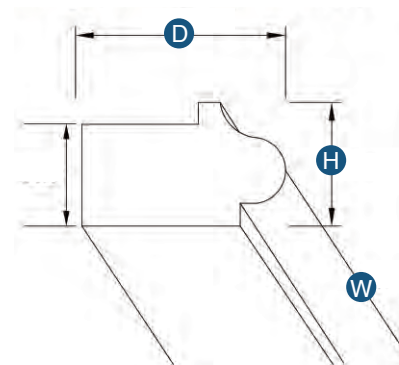

Bottom Edge Molding

Item Code	Outer Dimensions			Oslo	Shaker	Brooklyn	Essential White	Essential Gray
	W	H	D	Premier			Builder	
BEM8	96"	0.75"	1.125"	✓	✓	✓	✓	✓