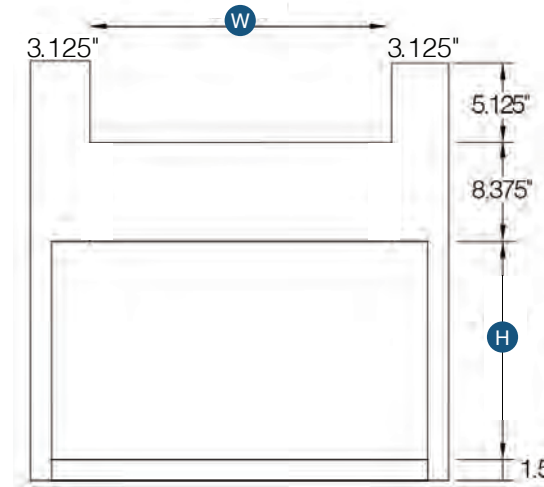

PRODUCT SPECS BASE CABINETS

36" Farm House Sink Base

Top frame can be trimmed to accommodate different size sinks.

Item Code	Outer Dimensions			Door Opening		Shaker	Brooklyn	Door Size		Essential White	Essential Gray
	W	H	D	W	H	Premier		W	H	Builder	
FSB36	36"	34.5"	24"	33"	15"	✓	✓	17.687"	17"	-	-