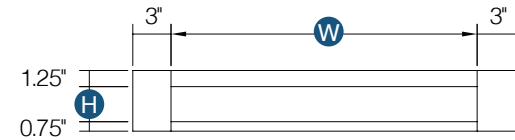

PRODUCT SPECS TALL CABINETS

Oven Cabinet Drawer

Item Code	Outer Dimensions			Oslo	Drawer Size		Shaker	Brooklyn	Drawer Size		Essential White	Essential Gray	Drawer Size			
	W	H	D		W	H			Premier	W			H	Builder	W	H
OCD337	32.5"	6.75"	24"	✓	32.5"	6.7"	✓	✓	32.5"	6.75"	✓	✓	31"	6.7"