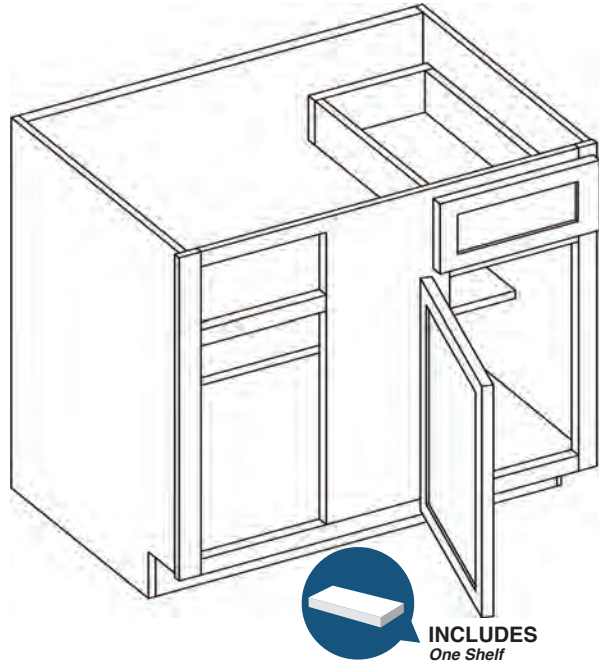

PRODUCT SPECS BASE CABINETS

42" - 48" Blind Base

Item Code	Outer Dimensions			Shaker	Brooklyn	Essential White	Essential Gray
	W	H	D	Premier		Builder	
BB42	36"	34.5"	24"	✓	✓	✓	✓
BB48	48"	34.5"	24"	✓	✓	✓	✓

Item Code	Door Opening		Drawer Opening	
	W	H	W	H
BB42	12"	19.75"	12"	5.75"
BB48	18"	19.75"	18"	5.75"

Item Code	Premier			
	Door Size		Drawer Front Size	
	W	H	W	H
BB42	14.5"	21.5"	14.5"	6.75"
BB48	20.5"	21.5"	20.5"	6.75"

Item Code	Builder			
	Door Size		Drawer Size	
	W	H	W	H
BB42	13"	20.7"	13"	6.7"
BB48	19"	20.7"	19"	6.7"

Image shown with hinge left
Builder has slab front drawer