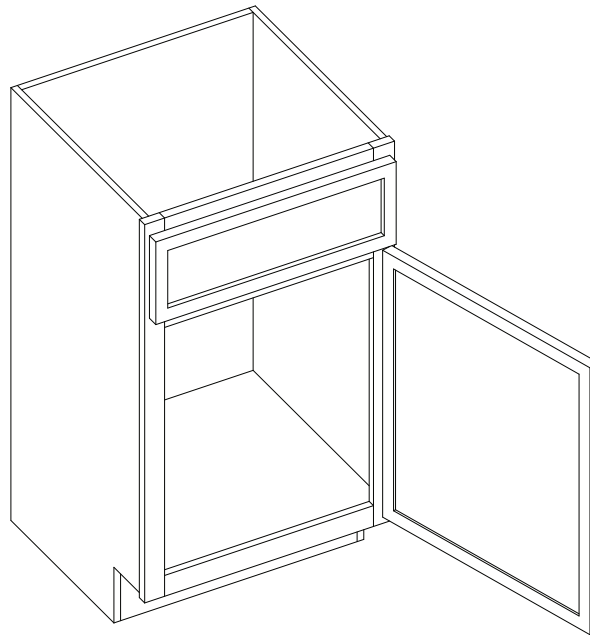

Item Code	Outer Dimensions			Oslo	False Drawer Opening		False Drawer Front		Door Opening		Door Size	
	W	H	D	Premier	W	H	W	H	W	H	W	H
V21	21"	34.5"	21"	✓	18"	5.25"	20.5"	6.7"	18"	20.25"	20.5"	22.25"