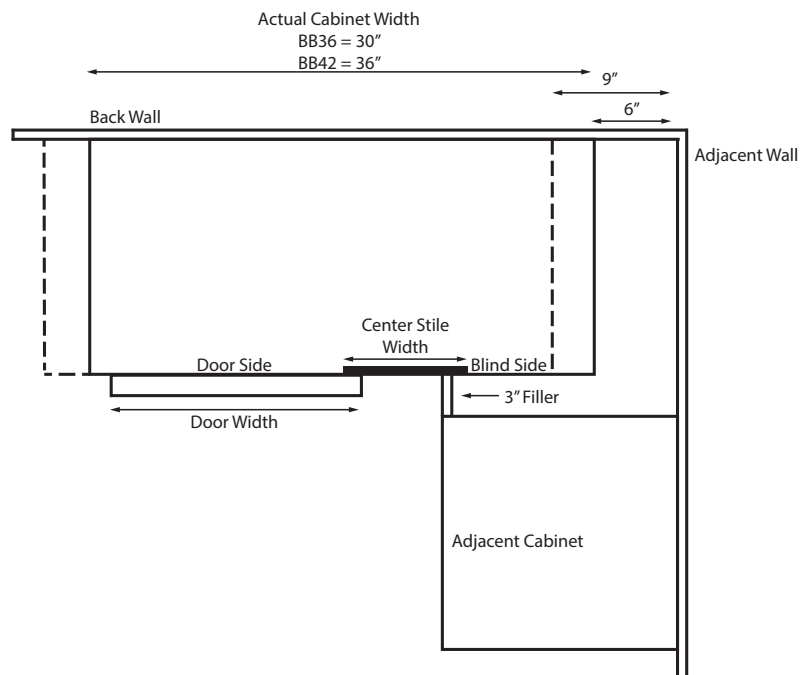

Sink floor and hinges are sold separately.
Back of face frame measures 27" wide

PRODUCT SPECS BASE CABINETS

Corner Sink Front

By Kitchen Cabinet Distributors

Item Code	Outer Dimensions			Oslo	Door Opening		False Drawer Opening		Door Size		False Drawer Front Size	
	W	H	D	Premier	W	H	W	H	W	H	W	H
CSF42	27"	34.5"	2"	✓	22.5"	19.75"	22.5"	5.75"	22.25"	23.54"	23.54"	6.7"
YN-CSF-FLOOR	48"	0.5"	48"	✓								

Sink floor and hinges are sold separately.
Back of face frame measures 27" wide

PRODUCT SPECS BASE CABINETS

Installing a 36" - 42" Blind Base

Proper installation ensures that the drawer will clear hardware, doors will open, and show correct reveal.