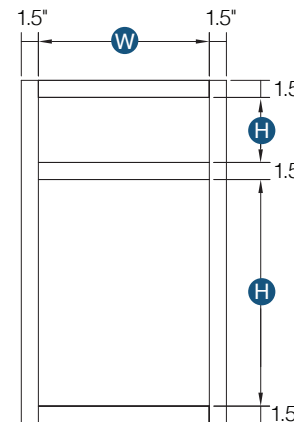

Item Code	Outer Dimensions			Oslo	Drawer Opening		Drawer Size		Door Opening		Door Size	
	W	H	D	Premier	W	H	W	H	W	H	W	H
VB12	12"	34.5"	21"	✓	9"	5.25"	11.5"	6.7"	9"	20.25"	11.5"	22.25"
VB15	15"	34.5"	21"	✓	12"	5.25"	14.5"	6.7"	12"	20.25"	14.5"	22.25"
VB18	18"	34.5"	21"	✓	15"	5.25"	17.5"	6.7"	15"	20.25"	17.5"	22.25"