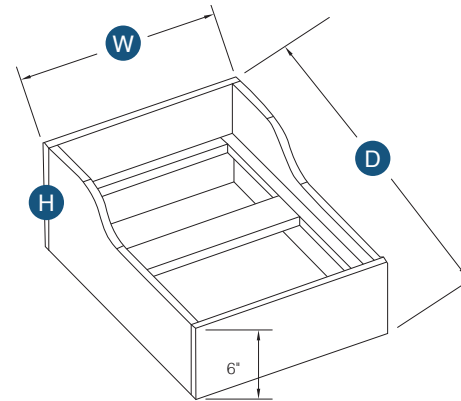

Trash Can Insert for B18

Item Code	Outer Dimensions		
	W	H	D
YN-TCCK	14.5"	9"	21"

Includes two 35 QT cans
Dovetail, solid wood construction
Undermount, full extension, soft-close slides