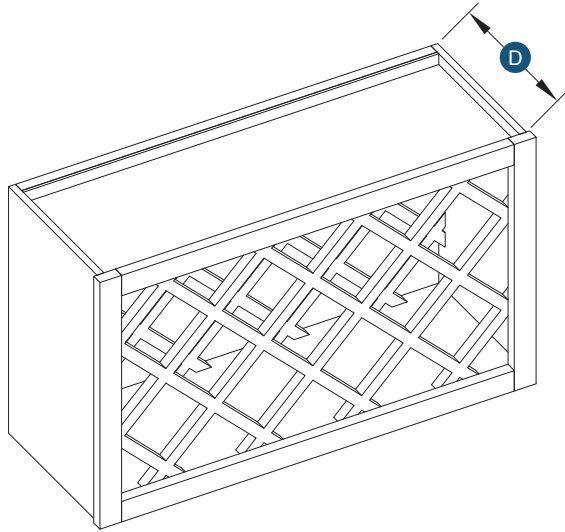

PRODUCT SPECS WALL CABINETS

Wine Rack

Item Code	Outer Dimensions			Opening Size		Oslo	Shaker	Brooklyn	Essential White	Essential Gray
	W	H	D	W	H	Premier			Builder	
WR3018	30"	18"	12"	27"	15"	✓	✓	✓	✓	✓

Finished interior

Only available in Brooklyn Gray, Midnight & Slate - Shaker White, Sand, Kodiak & Espresso - Essential Gray & White

Can be installed vertically or horizontally

Wine Rack holds 11 standard wine bottles