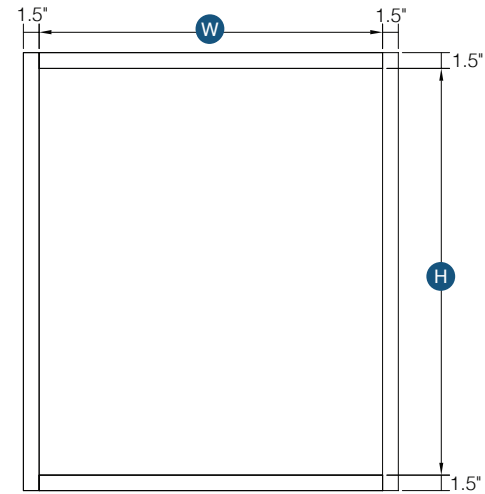

PRODUCT SPECS WALL CABINETS

30" - 36" High Double Door Wall Cabinet

Item Code	Outer Dimensions			Opening Size		Oslo	Shaker	Brooklyn	Door Size (x2)		Essential White	Essential Gray	Door Size (x2)	
	W	H	D	W	H	Premier			W	H	Builder		W	H
W2430-2	24"	30"	12"	21"	27"	✓	✓	✓	11.6875"	28.75"	✓	✓	11"	28"
W2730	27"	30"	12"	24"	27"	✓	✓	✓	13.1875"	28.75"	✓	✓	12.5"	28"
W3030	30"	30"	12"	27"	27"	✓	✓	✓	14.6875"	28.75"	✓	✓	14"	28"
W3330	33"	30"	12"	30"	27"	✓	✓	✓	16.1875"	28.75"	✓	✓	15.5"	28"
W3630	36"	30"	12"	33"	27"	✓	✓	✓	17.6875"	28.75"	✓	✓	16.9"	28"
W3930	39"	30"	12"	36"	27"	✓	✓	✓	19.1875"	28.75"	✓	✓	18.45"	28"
W2436-2	24"	36"	12"	21"	36"	✓	✓	✓	11.6875"	34.75"	✓	✓	11"	34"
W2736	27"	36"	12"	24"	36"	✓	✓	✓	13.1875"	34.75"	✓	✓	12.5"	34"
W3036	30"	36"	12"	27"	36"	✓	✓	✓	14.6875"	34.75"	✓	✓	14"	34"
W3336	33"	36"	12"	30"	36"	✓	✓	✓	16.1875"	34.75"	✓	✓	15.5"	34"
W3636	36"	36"	12"	33"	36"	✓	✓	✓	17.6875"	34.75"	✓	✓	16.9"	34"
W3936	39"	36"	12"	36"	36"	✓	✓	✓	19.1875"	34.75"	✓	✓	18.45"	34"

PRODUCT SPECS WALL CABINETS

42" High Double Door Wall Cabinet

Item Code	Outer Dimensions			Opening Size		Oslo	Shaker	Brooklyn	Door Size		Essential White	Essential Gray	Door Size (x2)	
	W	H	D	W	H	Premier			W	H	Builder		W	H
W2442-2	24"	42"	12"	21"	39"	✓	✓	✓	11.6875"	40.75"	✓	✓	11"	40"
W2742	27"	42"	12"	24"	39"	✓	✓	✓	13.1875"	40.75"	✓	✓	12.5"	40"
W3042	30"	42"	12"	27"	39"	✓	✓	✓	14.6875"	40.75"	✓	✓	14"	40"
W3342	33"	42"	12"	30"	39"	✓	✓	✓	16.1875"	40.75"	✓	✓	15.5"	40"
W3642	36"	42"	12"	33"	39"	✓	✓	✓	17.6875"	40.75"	✓	✓	16.9"	40"
W3942	39"	42"	12"	36"	39"	✓	✓	✓	23.1875"	40.75"	✓	✓	18.45"	40"