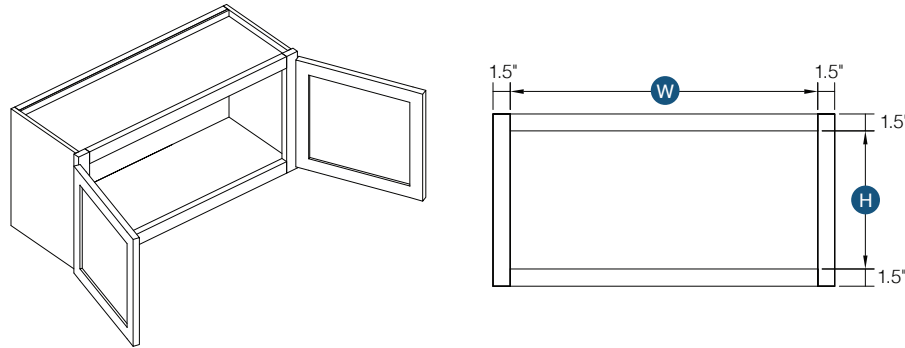

PRODUCT SPECS WALL CABINETS

12" - 21" High Double Door Wall Cabinet

Item Code	Outer Dimensions			Opening Size		Oslo	Shaker	Brooklyn	Door Size		Essential White	Essential Gray	Door Size	
	W	H	D	W	H	Premier			W	H	Builder		W	H
W3012	30"	12"	12"	27"	9"	✓	✓	✓	14.6875"	10.75"	✓	✓	14"	10"
W3312	33"	12"	12"	30"	9"	✓	✓	✓	16.1875"	10.75"	-	-	-	-
W3612	36"	12"	12"	33"	9"	✓	✓	✓	17.6875"	10.75"	✓	✓	16.9"	10"
W2415-2	24"	15"	12"	21"	12"	✓	-	-	11.6875"	13.75"	-	-	-	-
W2715-2	27"	15"	12"	24"	12"	✓	-	-	13.1875"	13.75"	-	-	-	-
W3015	30"	15"	12"	27"	12"	✓	✓	✓	14.6875"	13.75"	✓	✓	14"	13"
W3315	33"	15"	12"	30"	12"	✓	✓	✓	16.1875"	13.75"	✓	✓	15.5"	13"
W3615	36"	15"	12"	33"	12"	✓	✓	✓	17.6875"	13.75"	✓	✓	16.9"	13"
W3018	30"	18"	12"	27"	15"	✓	✓	✓	14.6875"	16.75"	✓	✓	14"	16"
W3318	33"	18"	12"	30"	15"	✓	✓	✓	16.1875"	16.75"	-	-	-	-
W3618	36"	18"	12"	33"	15"	✓	✓	✓	17.6875"	16.75"	✓	✓	16.9"	16"
W3918	39"	18"	12"	36"	15"	-	-	-	-	-	✓	✓	18.5"	16"
W3021	30"	21"	12"	27"	18"	✓	✓	✓	14.6875"	19.75"	-	-	-	-