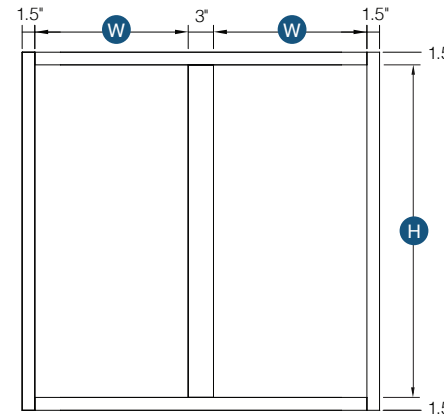

PRODUCT SPECS WALL CABINETS

30" - 36" High Double Door Wall Cabinet with Center Stile

Item Code	Outer Dimensions			Opening Size		Oslo	Shaker	Brooklyn	Door Size (x2)		Essential White	Essential Gray	Door Size (x2)	
	W	H	D	W	H	Premier			W	H	Builder		W	H
W4230	42"	30"	12"	18"	27"	✓	✓	✓	20.5"	28.75"	✓	✓	19.95"	28"
W4530	45"	30"	12"	19.5"	27"	-	-	-	-	-	✓	-	20.5"	28"
W4236	42"	36"	12"	18"	33"	✓	✓	✓	20.5"	34.75"	✓	✓	19.95"	34"
W4536	45"	36"	12"	19.5"	33"	-	-	-	-	-	✓	-	20.5"	34"