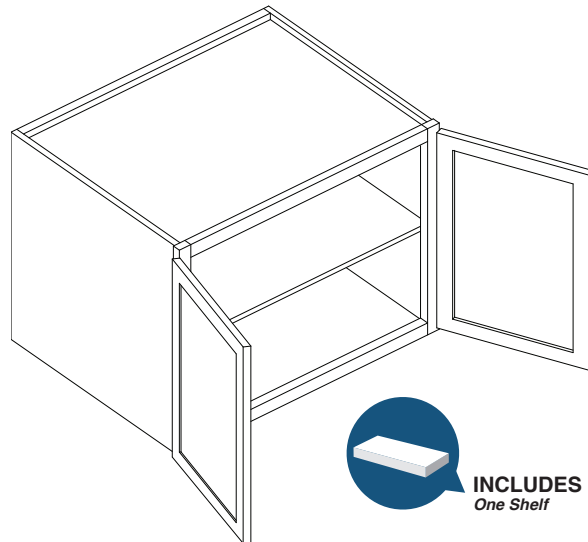

PRODUCT SPECS WALL CABINETS

24" Deep Wall (Refrigerator Cabinet)

Item Code	Outer Dimensions			Opening Size		Oslo	Shaker	Brooklyn	Door Size		Essential White	Essential Gray	Door Size	
	W	H	D	W	H	Premier			W	H	Builder		W	H
W331824*	33"	18"	24"	30"	15"	✓	✓	✓	16.2"	16.75"	-	-	-	-
W361824*	36"	18"	24"	33"	15"	✓	✓	✓	17.7"	16.75"	✓	✓	16.95"	16"
W332424	33"	24"	24"	30"	21"	✓	✓	✓	16.2"	22.75"	-	-	-	-
W362424	36"	24"	24"	33"	21"	✓	✓	✓	17.7"	22.75"	✓	✓	16.95"	22"

*Does not include a shelf