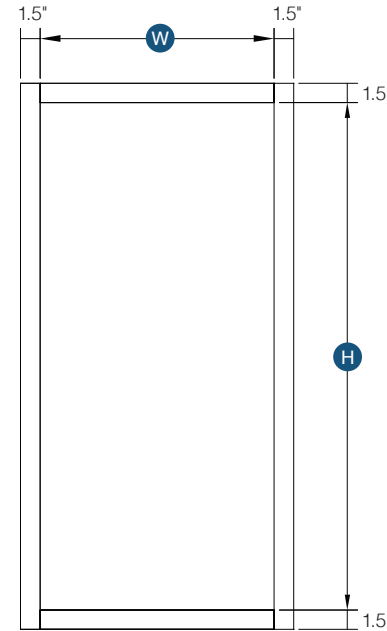

- Standard wall cabinets are 12" deep. Refrigerator cabinets are 24" deep.
- Add door thickness for total cabinet depth.

PRODUCT SPECS WALL CABINETS

30" - 36" High Single Door Wall Cabinet Cabinet

Item Code	Outer Dimensions			Opening Size		Oslo	Shaker	Brooklyn	Door Size		Essential White	Essential Gray	Door Size	
	W	H	D	W	H	Premier			W	H	Builder		W	H
W930	9"	30"	12"	6"	27"	✓	✓	✓	8.5"	28.75"	✓	✓	7"	28"
W1230	12"	30"	12"	9"	27"	✓	✓	✓	11.5"	28.75"	✓	✓	10"	28"
W1530	15"	30"	12"	12"	27"	✓	✓	✓	14.5"	28.75"	✓	✓	13"	28"
W1830	18"	30"	12"	15"	27"	✓	✓	✓	17.5"	28.75"	✓	✓	16"	28"
W2130	21"	30"	12"	18"	27"	✓	✓	✓	20.5"	28.75"	✓	✓	19"	28"
W936	9"	36"	12"	6"	33"	✓	✓	✓	8.5"	34.75"	✓	✓	7"	34"
W1236	12"	36"	12"	9"	33"	✓	✓	✓	11.5"	34.75"	✓	✓	10"	34"
W1536	15"	36"	12"	12"	33"	✓	✓	✓	14.5"	34.75"	✓	✓	13"	34"
W1836	18"	36"	12"	15"	33"	✓	✓	✓	17.5"	34.75"	✓	✓	16"	34"
W2136	21"	36"	12"	18"	33"	✓	✓	✓	20.5"	34.75"	✓	✓	19"	34"

PRODUCT SPECS WALL CABINETS

42" High Single Door Wall Cabinet

Item Code	Outer Dimensions			Opening Size		Oslo	Shaker	Brooklyn	Door Size		Essential White	Essential Gray	Door Size	
	W	H	D	W	H	Premier			W	H	Builder		W	H
W942	9"	42"	12"	6"	39"	✓	✓	✓	8.5"	40.75"	✓	✓	7"	40"
W1242	12"	42"	12"	9"	39"	✓	✓	✓	11.5"	40.75"	✓	✓	10"	40"
W1542	15"	42"	12"	12"	39"	✓	✓	✓	14.5"	40.75"	✓	✓	13"	40"
W1842	18"	42"	12"	15"	39"	✓	✓	✓	17.5"	40.75"	✓	✓	16"	40"
W2142	21"	42"	12"	18"	39"	✓	✓	✓	20.5"	40.75"	✓	✓	19"	40"