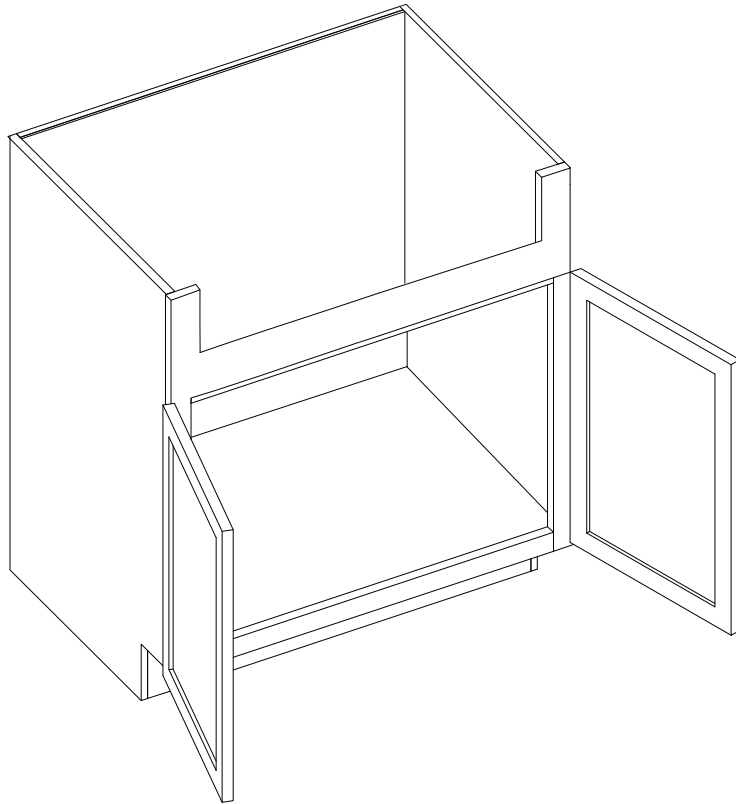

PRODUCT SPECS BASE CABINETS

36" Farm House Sink Base

Top frame can be trimmed to accommodate different size sinks.

Item Code	Outer Dimensions			Door Opening		Shaker	Brooklyn	Door Size		Essential White	Essential Gray
	W	H	D	W	H	Premier		W	H	Builder	
FSB36	36"	34.5"	24"	33"	15"	✓	✓	17.687"	17"	-	-