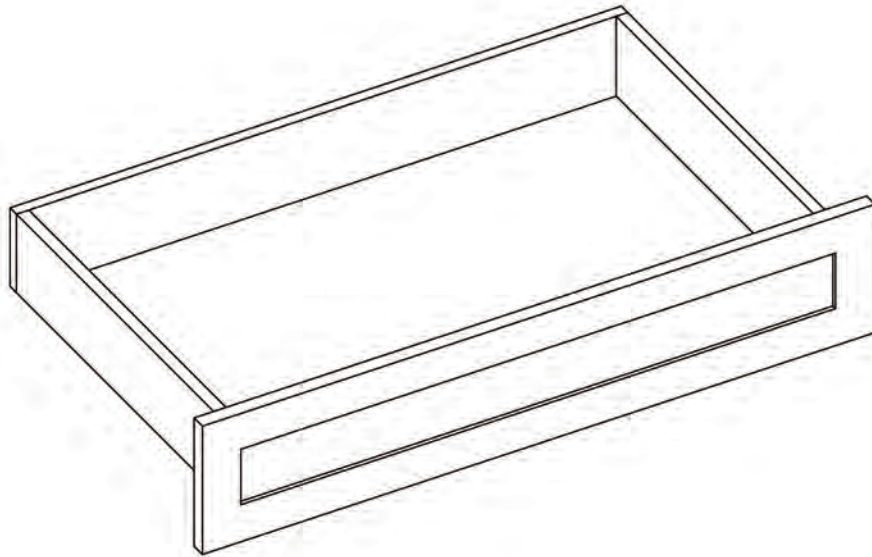

PRODUCT SPECS TALL CABINETS

Oven Cabinet Drawer

Item Code	Outer Dimensions			Oslo	Drawer Size		Shaker	Brooklyn	Drawer Size		Essential White	Essential Gray	Drawer Size			
	W	H	D		W	H			Premier	W			H	Builder	W	H
OCD337	32.5"	6.75"	24"	✓	32.5"	6.7"	✓	✓	32.5"	6.75"	✓	✓	31"	6.7"