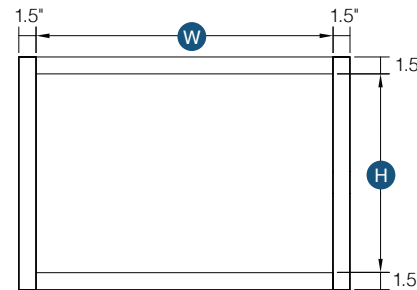

*Includes 3 shelves

PRODUCT SPECS WALL CABINETS

15" Wall Stacking Cabinets with Glass

Item Code	Outer Dimensions			Opening Size		Oslo	Shaker	Brooklyn	Door Size		Essential White	Essential Gray
	W	H	D	W	H				W	H		
WS1215	12"	15"	12"	9"	12"	-	✓	✓	11.5"	13.75"	-	-
WS1515	15"	15"	12"	12"	12"	-	✓	✓	14.5"	13.75"	-	-
WS1815	18"	15"	12"	15"	12"	-	✓	✓	17.5"	13.75"	-	-
WS2115	21"	15"	12"	18"	12"	-	✓	✓	20.5"	13.75"	-	-

Door comes pre-routed with glass insert and finished interior

PRODUCT SPECS WALL CABINETS

15" High Single Door Wall Cabinet Cabinet

By Kitchen Cabinet Distributors

Item Code	Outer Dimensions			Opening Size		Oslo	Door Size	
	W	H	D	W	H	Premier	W	H
W1215	12"	15"	12"	9"	12"	✓	11.5"	13.75"
W1515	15"	15"	12"	12"	12"	✓	14.5"	13.75"
W1815	18"	15"	12"	15"	12"	✓	17.5"	13.75"
W2115	21"	15"	12"	18"	12"	✓	20.5"	13.75"

PRODUCT SPECS WALL CABINETS

15" Wall Stacking Double Door Cabinets with Glass

Item Code	Outer Dimensions			Opening Size		Oslo	Shaker	Brooklyn	Door Size (x2)		Essential White	Essential Gray
	W	H	D	W	H	Premier			W	H	Builder	
WS2415-2	24"	15"	12"	21"	12"	-	✓	✓	11.6875"	13.75"	-	-
WS2715-2	27"	15"	12"	24"	12"	-	✓	✓	13.1875"	13.75"	-	-
WS3015-2	30"	15"	12"	27"	12"	-	✓	✓	14.6875"	13.75"	-	-
WS3315-2	33"	15"	12"	30"	12"	-	✓	✓	16.1875"	13.75"	-	-
WS3615-2	36"	15"	12"	33"	12"	-	✓	✓	17.6875"	13.75"	-	-