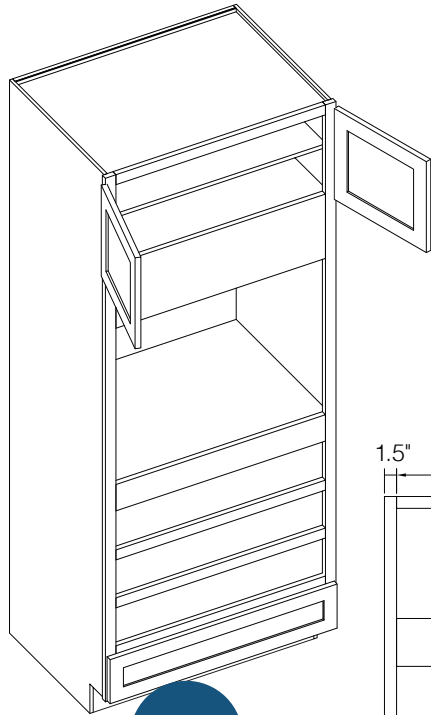

PRODUCT SPECS TALL CABINETS

Oven Cabinet

Item Code	Outer Dimensions			Oslo	Shaker	Brooklyn	Essential White	Essential Gray
	W	H	D	Premier			Builder	
OC3390	33"	90"	24"	✓	✓	✓	✓	✓
OC3396	33"	96"	24"	✓	✓	✓	✓	✓

Item Code	Door Opening		Oven Opening	
	W	H	W	H
OC3390	30"	19.75"	30"	24.8"
OC3396	30"	25.75"	30"	24.8"

Item Code	Top Drawer Opening		Middle Drawer Opening (x2)		Bottom Drawer Opening	
	W	H	W	H	W	H
OC3390	30"	5.375"	30"	5.67"	30"	5.67"
OC3396	30"	5.375"	30"	5.67"	30"	5.67"

Item Code	Door Size		Drawer Size		Door Size		Drawer Size	
	W	H	W	H	W	H	W	H
OC3390	16.1875"	21.5"	32.5"	6.75"	15.5"	20.7"	31"	6.7"
OC3396	16.1875"	27.5"	32.5"	6.75"	15.5"	26.7"	31"	6.7"