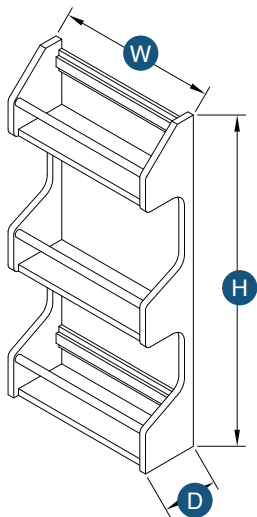

Spice Rack Door Attachment

Item Code	Outer Dimensions			Usage Guide
	W	H	D	Designed to Fit
YN-SRD12	11.5"	24"	4"	18" Door
YN-SRD15	14.5"	24"	4"	21" Door