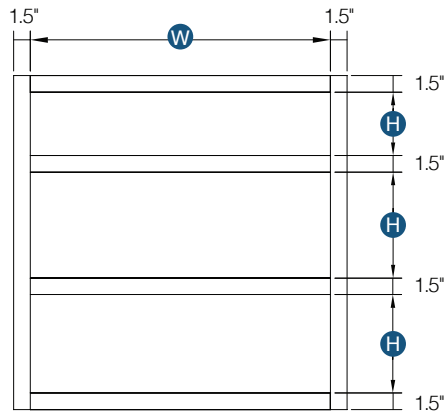

ADA COMPATIBLE PRODUCT SPECS BASE CABINETS

Vanity Base Cabinet

Item Code	Outer Dimensions			Oslo	Shaker	Brooklyn	Essential White	Essential Gray
	W	H	D	Premier			Builder	
VDB12-RH	12"	32.5"	21"	-	✓	-	✓	-
VDB15-RH	15"	32.5"	21"	-	✓	-	✓	-

Item Code	Top Opening		Top Drawer Front		Top Opening Size		Top Drawer Front		
	W	H	W	H	W	H	W	H	
VDB12-RH	9"	5.75"	11.5"	6.69"	9"	5.75"	10"	6.69"	
VDB15-RH	12"	5.75"	14.5"	6.69"	12"	5.75"	13"	6.69"	
		Middle Opening		Middle Drawer		Middle Drawer		Middle Drawer	
VDB12-RH	9"	8.56"	11.5"	9.44"	10"	8.13"	10"	9.13"	
VDB15-RH	12"	8.56"	14.5"	9.44"	13"	8.13"	13"	9.13"	
		Bottom Opening		Bottom Drawer		Bottom Drawer		Bottom Drawer	
VDB12-RH	9"	7.25"	11.5"	9.44"	10"	8.13"	10"	9.13"	
VDB15-RH	12"	7.25"	14.5"	9.44"	13"	8.13"	13"	9.13"	

Only available in Shaker White & Essential White