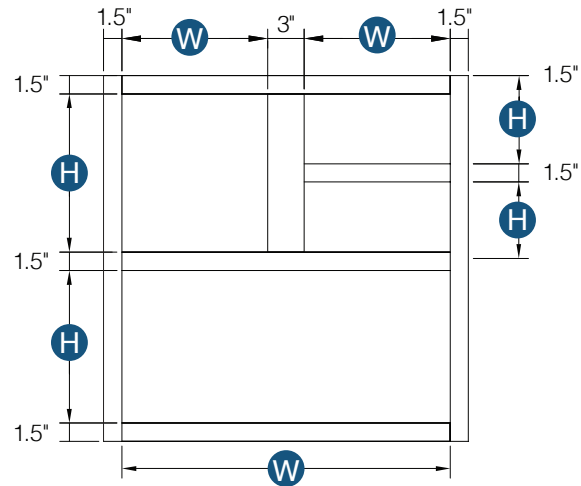

PRODUCT SPECS BASE CABINETS

Cooking Center

Item Code	Outer Dimensions			Shaker	Brooklyn	Essential White	Essential Gray
	W	H	D	Premier		Builder	
CC30	30"	34.5"	24"	✓	✓	-	-

Item Code	Top Opening (x2)		Premier Top Drawer Front Size (x2)	
	W	H	W	H
CC30	12"	5.75"	14.5"	6.75"
Left Drawer Opening		Left Drawer Front Size		
CC30	12"	13"	14.5"	14"
Bottom Drawer Opening		Bottom Drawer Front Size		
CC30	27"	12.5"	29.5"	14.25"