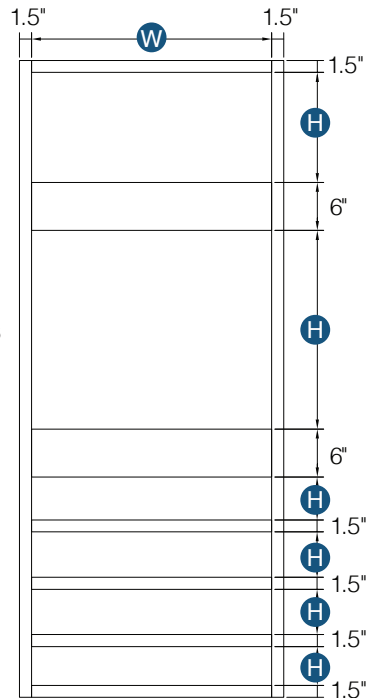

PRODUCT SPECS TALL CABINETS

Oven Cabinet

Item Code	Outer Dimensions			Oslo	Shaker	Brooklyn	Essential White	Essential Gray
	W	H	D	Premier			Builder	
OC3390	33"	90"	24"	✓	✓	✓	✓	✓
OC3396	33"	96"	24"	✓	✓	✓	✓	✓

Item Code	Door Opening		Oven Opening	
	W	H	W	H
OC3390	30"	19.75"	30"	24.8"
OC3396	30"	25.75"	30"	24.8"

Item Code	Top Drawer Opening		Middle Drawer Opening (x2)		Bottom Drawer Opening	
	W	H	W	H	W	H
OC3390	30"	5.375"	30"	5.67"	30"	5.67"
OC3396	30"	5.375"	30"	5.67"	30"	5.67"

Item Code	Door Size		Drawer Size		Door Size		Drawer Size	
	W	H	W	H	W	H	W	H
OC3390	16.1875"	21.5"	32.5"	6.75"	15.5"	20.7"	31"	6.7"
OC3396	16.1875"	27.5"	32.5"	6.75"	15.5"	26.7"	31"	6.7"