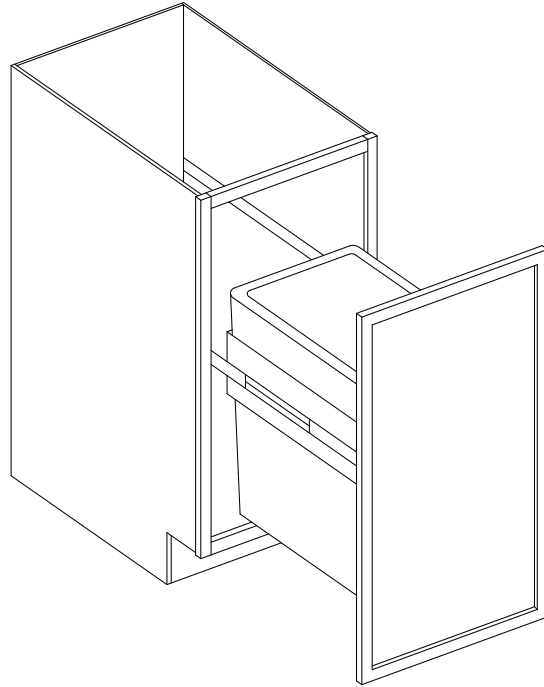

*Includes one 50 QT can

**Includes two 35 QT cans

PRODUCT SPECS BASE CABINETS

Trash Can Base Cabinet (Full Height Door)

By Kitchen Cabinet Distributors

Item Code	Outer Dimensions			Opening Size		Oslo	Door Size	
	W	H	D	W	H		W	H
TRB18FH	18"	34.5"	24"	15"	27"	✓	17.5"	29.19"
TRB-1*	18"	34.5"	24"	15"	27"	✓	17.5"	29.19"
TRB-2**	18"	34.5"	24"	15"	27"	✓	17.5"	29.19"