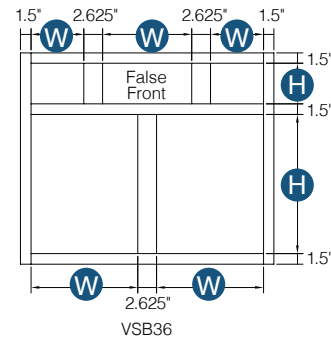

Item Code	Outer Dimensions			Oslo Premier	Drawer Opening (x2)		Drawer Size (x2)		False Drawer Size		Door Opening		Door Size	
	W	H	D		W	H	W	H	W	H	W	H	W	H
VSB36	36"	34.5"	21"	✓	9"	5.75"	10.04"	6.7"	15.2"	6.7"	9"	19.75"	17.7"	22.25"
VSB42	42"	34.5"	21"	✓	12"	5.75"	11.54"	6.7"	18.23"	6.7"	12"	19.75"	20.7"	22.25"
VSB48	48"	34.5"	21"	✓	15"	5.75"	11.54"	6.7"	24.21"	6.7"	15"	19.75"	23.7"	22.25"