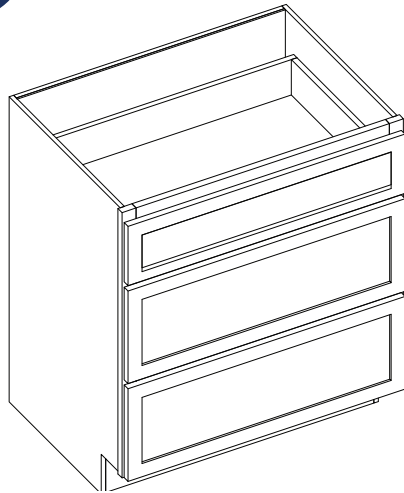

Item Code	Outer Dimensions			OSLO	Top Opening		Top Drawer Front Size	
	W	H	D	Premier	W	H	W	H
VDB12	12"	34.5"	21"	✓	9"	5.75"	11.54"	6.69"
VDB15	15"	34.5"	21"	✓	12"	5.75"	14.53"	6.69"
VDB18	18"	34.5"	21"	✓	15"	5.75"	17.52"	6.69"
VDB21	21"	34.5"	21"	✓	21"	5.75"	20.51"	6.69"
VDB24	24"	34.5"	21"	✓	21"	5.75"	23.54"	6.69"

Item Code	Middle Opening		Middle Drawer Front Size	
	W	H	W	H
VDB12	9"	10.8125"	11.54"	11"
VDB15	12"	10.8125"	14.53"	11"
VDB18	15"	10.8125"	17.52"	11"
VDB21	18"	10.8125"	20.51"	11"
VDB24	21"	10.8125"	23.54"	11"

Item Code	Bottom Opening		Bottom Drawer Front Size	
	W	H	W	H
VDB12	9"	9.125"	11.54"	11"
VDB15	12"	9.125"	14.53"	11"
VDB18	15"	9.125"	17.52"	11"
VDB21	18"	9.125"	20.51"	11"
VDB24	21"	9.125"	23.54"	11"