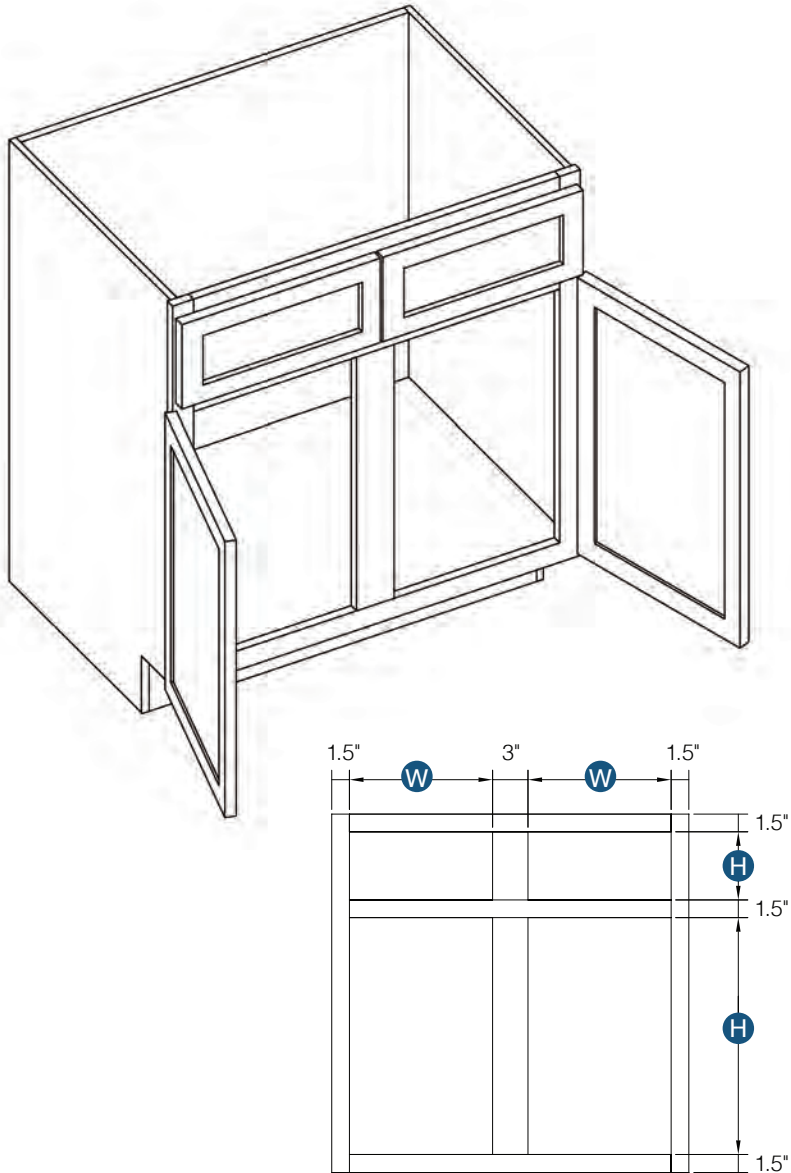

PRODUCT SPECS BASE CABINETS

Sink Base Cabinet with Center Stile

Item Code	Outer Dimensions			Shaker	Brooklyn	Essential White	Essential Gray
	W	H	D	Premier		Builder	
SB42	42"	34.5"	24"	✓	✓	✓	✓
SB48	48"	34.5"	24"	✓	✓	-	-

Item Code	False Drawer Opening (x2)		Door Opening	
	W	H	W	H
SB42	18"	5.75"	18"	19.75"
SB48	21"	5.75"	21"	19.75"

Item Code	Premier			
	False Drawer Front Size (x2)		Door Size (x2)	
	W	H	W	H
SB42	20.5"	6.75"	20.5"	21.5"
SB48	23.5"	6.75"	23.5"	21.5"

Item Code	Builder			
	False Drawer Front Size (x2)		Door Size (x2)	
	W	H	W	H
SB42	19"	6.7"	19"	20.7"
SB48	-	-	-	-

Builder has slab front drawer