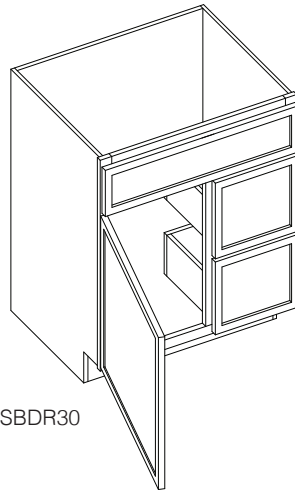

Vanity Combo Cabinet 30"

By Kitchen Cabinet Distributors

Image shown VSBDR30

Image shown VSBDL30

Item Code	Outer Dimensions			Oslo	False Drawer Opening		Door Opening		Top Drawer Opening		Bottom Drawer Opening	
	W	H	D	Premier	W	H	W	H	W	H	W	H
VSBDR30	30"	34.5"	21"	✓	11.5"	5.75"	15"	20.25"	9"	9.5"	9"	8.75"
VSBDL30	30"	34.5"	21"	✓	11.5"	5.75"	15"	20.25"	9"	9.5"	9"	8.75"