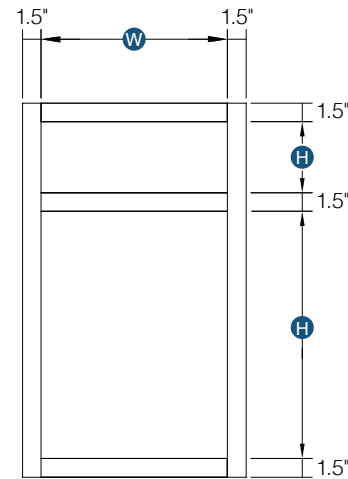

Item Code	Drawer Front Size (x2)		Door Size (x2)		Drawer Front Size (x2)		Door Size (x2)	
	Premier				Builder			
Item Code	W	H	W	H	W	H	W	H
B24-2*	23.5"	6.75"	11.6875"	21.5"	22"	6.7"	11"	20.7"
B27	13.1875"	6.75"	13.1875"	21.5"	12.5"	6.7"	12.5"	20.7"
B30	14.6875"	6.75"	14.6875"	21.5"	14"	6.7"	14"	20.7"
B33	16.1875"	6.75"	16.1875"	21.5"	15.5"	6.7"	15.5"	20.7"
B36	17.6875"	6.75"	17.6875"	21.5"	16.9"	6.7"	16.9"	20.7"
B39	19.1875"	6.75"	19.1875"	21.5"	18.45"	6.7"	18.45"	20.75"

*Includes one drawer and two doors

PRODUCT SPECS BASE CABINETS

Double Door Standard Base

By Kitchen Cabinet Distributors

Item Code	Outer Dimensions			Drawer Opening		Door Opening (x2)		Oslo Premier	Drawer Front Size		Door Size (x2)	
	W	H	D	W	H	W	H		W	H	W	H
B24-2*	24"	34.5"	24"	21"	5.25"	21"	22.25"	✓	23.54"	6.69"	11.7"	22.25"
B27	27"	34.5"	24"	24"	5.25"	24"	22.25"	✓	26.54"	6.69"	13.2"	22.25"
B30	30"	34.5"	24"	27"	5.25"	27"	22.25"	✓	29.53"	6.69"	14.7"	22.25"
B33	33"	34.5"	24"	30"	5.25"	30"	22.25"	✓	32.52"	6.69"	16.2"	22.25"
B36	36"	34.5"	24"	33"	5.25"	33"	22.25"	✓	35.51"	6.69"	17.7"	22.25"