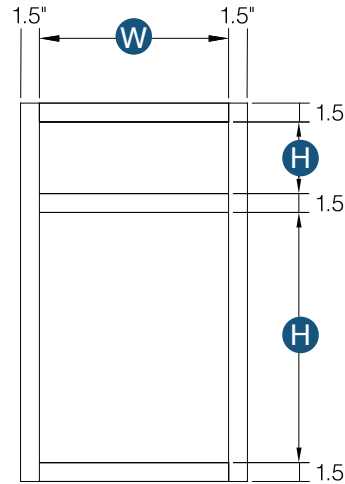

Item Code	Top Opening		Top Drawer Front Size		
	W	H	W	H	
DB27-3	24"	5.25"	26.5"	6.7"	
DB30-3	27"	5.25"	29.5"	6.7"	
DB33-3	30"	5.25"	32.5"	6.7"	
DB36-3	33"	5.25"	35.5"	6.7"	
		Middle Opening		Middle Drawer Front Size	
DB27-3	24"	5.25"	26.5"	11"	
DB30-3	27"	5.25"	29.5"	11"	
DB33-3	30"	5.25"	32.5"	11"	
DB36-3	33"	5.25"	35.5"	11"	
		Bottom Opening		Bottom Drawer Front Size	
DB27-3	24"	9.25"	26.5"	11"	
DB30-3	27"	9.25"	29.5"	11"	
DB33-3	30"	9.25"	32.5"	11"	
DB36-3	33"	9.25"	35.5"	11"	

PRODUCT SPECS BASE CABINETS

Desk Drawer Base

Item Code	Outer Dimensions			Shaker	Brooklyn	Essential White	Essential Gray
	W	H	D	Premier		Builder	
DDB18	18"	29.5"	24"	✓	✓	-	-

Item Code	Top Opening		Top Drawer Front Size	
	W	H	W	H
DDB18	15"	5.75"	17.5"	6.75"

Item Code	Bottom Opening		Bottom Drawer Front Size	
	W	H	W	H
DDB18	15"	14.75"	17.5"	16.75"

PRODUCT SPECS BASE CABINETS

Desk Drawer Base

By Kitchen Cabinet Distributors

Item Code	Outer Dimensions			Oslo
	W	H	D	Premier
DDB18	18"	29.5"	24"	✓