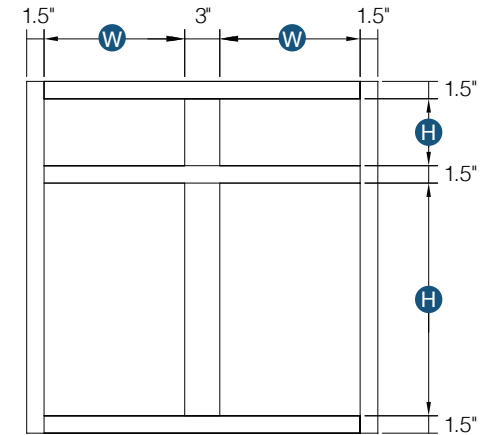

Item Code	Drawer Front Size (x2)		Door Size (x2)		Drawer Front Size (x2)		Door Size (x2)	
	W	H	W	H	W	H	W	H
B42	20.5"	6.75"	20.5"	21.5"	20"	6.7"	20"	20.75"

*Includes one drawer and two doors

PRODUCT SPECS BASE CABINETS

Double Door Standard Base Cabinet with Center Stile

By Kitchen Cabinet Distributors

Item Code	Outer Dimensions			Drawer Opening (x2)		Door Opening (x2)		Oslo Premier	Drawer Front Size (x2)		Door Size (x2)	
	W	H	D	W	H	W	H		W	H	W	H
B39	39"	34.5"	24"	36"	5.25"	36"	20.25"	✓	19.04"	6.7"	19.04"	22.25"
B42	42"	34.5"	24"	18"	5.25"	18"	20.25"	✓	20.50"	6.7"	20.50"	22.25"