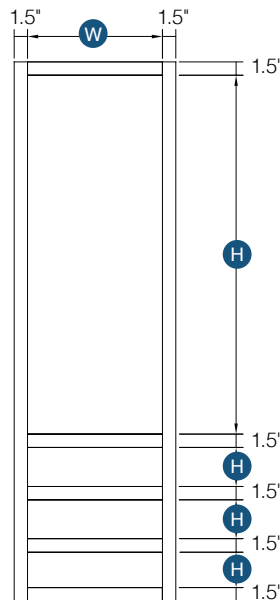

Can be installed vertically or horizontally

Wine Rack holds 30 standard wine bottles

PRODUCT SPECS WALL CABINETS

Microwave Wall Cabinet

Item Code	Outer Dimensions			Opening Size		Oslo	Shaker	Brooklyn	Essential White	Essential Gray
	W	H	D	W	H	Premier			Builder	
MWC3018	30"	18"	12"	27"	14.25"	✓	✓	✓	✓	✓

Finished interior
Shelf depth 15.5"

PRODUCT SPECS WALL CABINETS

Wall Tower with 3 Drawers

Item Code	Outer Dimensions			Opening Size		Shaker	Brooklyn	Door Size		Essential White	Essential Gray
	W	H	D	W	H	Premier		W	H	Builder	
DWR1548	15"	48"	15"	12"	28"	✓	✓	14.5"	28.75"	-	-
DWR1554	15"	54"	15"	12"	34"	✓	✓	14.5"	34.75"	-	-
DWR1560	15"	60"	15"	12"	40"	✓	✓	14.5"	40.75"	-	-

Works great with a vanity

Item Code	Top/ Middle Drawer Opening (x2)		Top/ Middle Drawer Front Size (x2)	
	W	H	W	H
DWR1548	12"	4.25"	14.5"	5.5"
DWR1554	12"	4.25"	14.5"	5.5"
DWR1560	12"	4.25"	14.5"	5.5"

Item Code	Bottom Drawer Opening		Bottom Drawer Front Size	
	W	H	W	H
DWR1548	12"	4"	14.5"	5.5"
DWR1554	12"	4"	14.5"	5.5"
DWR1560	12"	4"	14.5"	5.5"