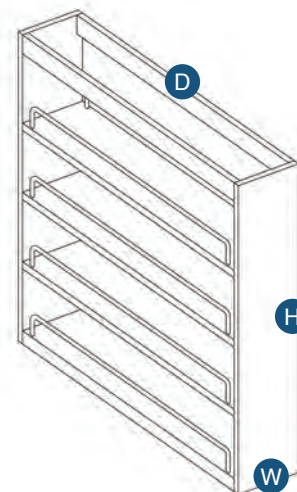

Spice Rack Insert

Item Code	Outer Dimensions			Usage Guide
	W	H	D	Designed to Fit
YN-SRI9-SC	5.75"	24"	20.5"	B09

Undermount, full extension, soft-close slides