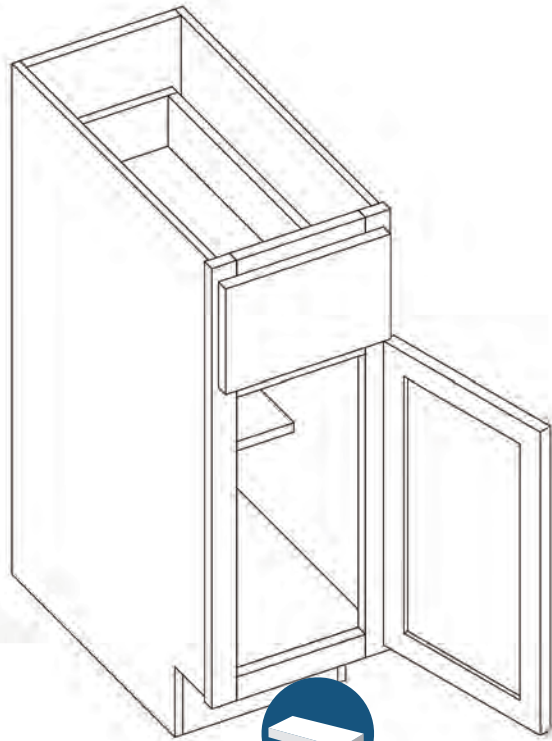

ADA COMPATIBLE PRODUCT SPECS BASE CABINETS

Single Door Base Cabinet

INCLUDES
One Shelf