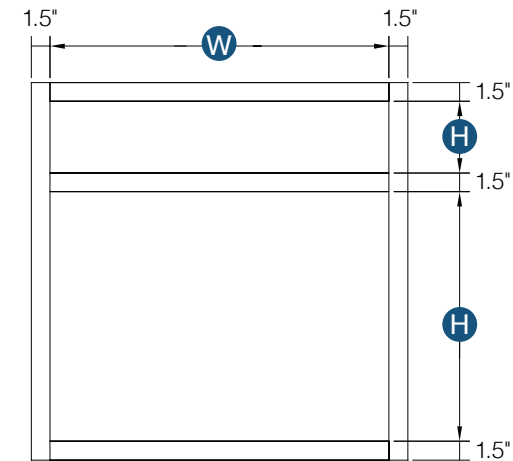

Item Code	Oslo	Outer Dimensions			False Drawer Opening		False Drawer Front Size		Door Opening (x2)		Door Size (x2)	
	Premier	W	H	D	W	H	W	H	W	H	W	H
SB30	✓	30"	34.5"	24"	27"	5.25"	29.5"	6.7"	20.25"	19.75"	14.69"	22.25"
SB33	✓	33"	34.5"	24"	30"	5.25"	32.2"	6.7"	20.25"	19.75"	16.19"	22.25"
SB36	✓	36"	34.5"	24"	33"	5.25"	35.5"	6.7"	20.25"	19.75"	17.69"	22.25"