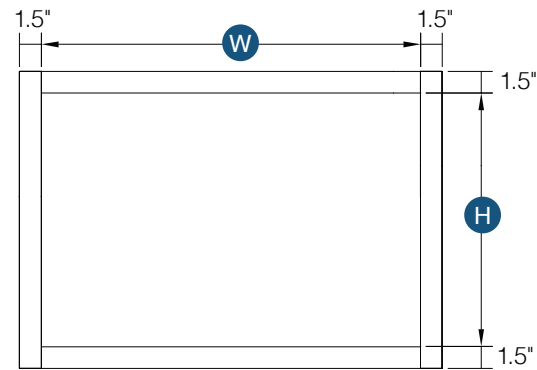

*Does not include a shelf

PRODUCT SPECS WALL CABINETS

12" - 21" High Double Door Wall Cabinet

Item Code	Outer Dimensions			Opening Size		Oslo	Shaker	Brooklyn	Door Size		Essential White	Essential Gray	Door Size	
	W	H	D	W	H	Premier			W	H	Builder		W	H
W3012	30"	12"	12"	27"	9"	✓	✓	✓	14.6875"	10.75"	✓	✓	14"	10"
W3312	33"	12"	12"	30"	9"	✓	✓	✓	16.1875"	10.75"	-	-	-	-
W3612	36"	12"	12"	33"	9"	✓	✓	✓	17.6875"	10.75"	✓	✓	16.9"	10"
W2415-2	24"	15"	12"	21"	12"	✓	-	-	11.6875"	13.75"	-	-	-	-
W2715-2	27"	15"	12"	24"	12"	✓	-	-	13.1875"	13.75"	-	-	-	-
W3015	30"	15"	12"	27"	12"	✓	✓	✓	14.6875"	13.75"	✓	✓	14"	13"
W3315	33"	15"	12"	30"	12"	✓	✓	✓	16.1875"	13.75"	✓	✓	15.5"	13"
W3615	36"	15"	12"	33"	12"	✓	✓	✓	17.6875"	13.75"	✓	✓	16.9"	13"
W3018	30"	18"	12"	27"	15"	✓	✓	✓	14.6875"	16.75"	✓	✓	14"	16"
W3318	33"	18"	12"	30"	15"	✓	✓	✓	16.1875"	16.75"	-	-	-	-
W3618	36"	18"	12"	33"	15"	✓	✓	✓	17.6875"	16.75"	✓	✓	16.9"	16"
W3918	39"	18"	12"	36"	15"	-	-	-	-	-	✓	✓	18.5"	16"
W3021	30"	21"	12"	27"	18"	✓	✓	✓	14.6875"	19.75"	-	-	-	-

PRODUCT SPECS WALL CABINETS

24" High Double Door Wall Cabinet

Item Code	Outer Dimensions			Opening Size		Oslo	Shaker	Brooklyn	Door Size (x2)		Essential White	Essential Gray	Door Size (2)	
	W	H	D	W	H	Premier			W	H	Builder		W	H
W3024	30"	24"	12"	27"	21"	✓	✓	✓	14.6875"	22.75"	✓	✓	14"	22"
W3324	33"	24"	12"	30"	21"	✓	✓	✓	16.1875"	22.75"	-	-	-	-
W3624	36"	24"	12"	33"	21"	✓	✓	✓	17.6875"	22.75"	✓	✓	16.9"	22"
W3924	39"	24"	12"	36"	21"	✓	-	-	19.1875"	22.75"	✓	✓	17.95"	22"