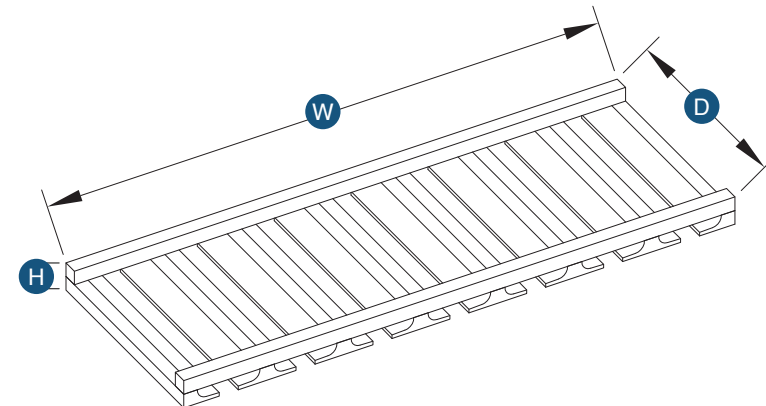

Stemware Rack

Item Code	Outer Dimensions			Oslo	Shaker	Brooklyn	Essential White	Essential Gray
	W	H	D	Premier			Builder	
SWR3012	28.5"	1.5"	10.5"	✓	✓	✓	✓	✓

Designed to fit under wine rack