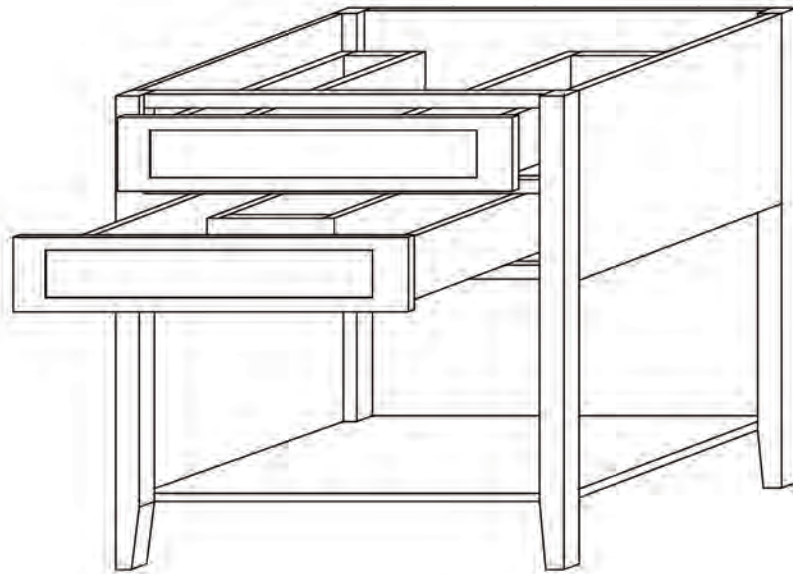

PRODUCT SPECS VANITY CABINETS

36" Open Shelf Vanity Sink Base

Item Code	Outer Dimensions			Drawer Opening (x2)		Shaker	Brooklyn	Drawer Size		Essential White	Essential Gray
	W	H	D	W	H	Premier		W	H	Builder	
VSBOS36	36"	34.5"	21"	29"	5.75"	✓	✓	31.5"	6.75"	-	-

Includes adjustable feet

Total height does not account for adjustable foot height