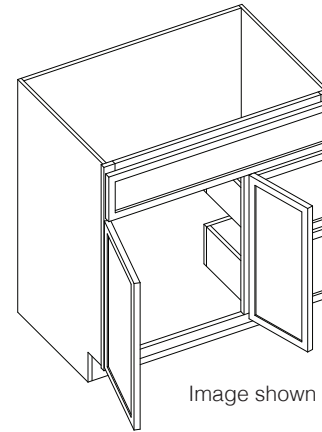

Vanity Combo Cabinet 36"

By Kitchen Cabinet Distributors

Image shown VSBDL36

Image shown VSBDR36

Item Code	Outer Dimensions			Oslo Premier	False Drawer Opening		Door Opening		Top Drawer Opening		Bottom Drawer Opening	
	W	H	D		W	H	W	H	W	H	W	H
VSBDR36	36"	34.5"	21"	✓	33"	5.75"	20"	19.75"	9"	9.5"	9"	8.75"
VSBDL36	36"	34.5"	21"	✓	33"	5.75"	20"	19.75"	9"	9.5"	9"	8.75"