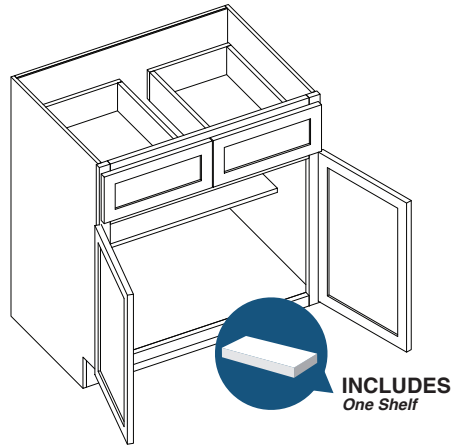

PRODUCT SPECS BASE CABINETS

Double Door Standard Base

Item Code	Outer Dimensions			Drawer Opening (x2)		Door Opening		Shaker	Brooklyn	Essential White	Essential Gray
	W	H	D	W	H	W	H	Premier		Builder	
B24-2*	24"	34.5"	24"	21"	5.75"	21"	19.75"	✓	✓	✓	✓
B27	27"	34.5"	24"	10.6875"	5.75"	24"	19.75"	✓	✓	✓	✓
B30	30"	34.5"	24"	12.1875"	5.75"	27"	19.75"	✓	✓	✓	✓
B33	33"	34.5"	24"	13.6875"	5.75"	30"	19.75"	✓	✓	✓	✓
B36	36"	34.5"	24"	15.1875"	5.75"	33"	19.75"	✓	✓	✓	✓
B39	39"	34.5"	24"	16.6875"	5.75"	36"	19.75"	✓	✓	✓	✓