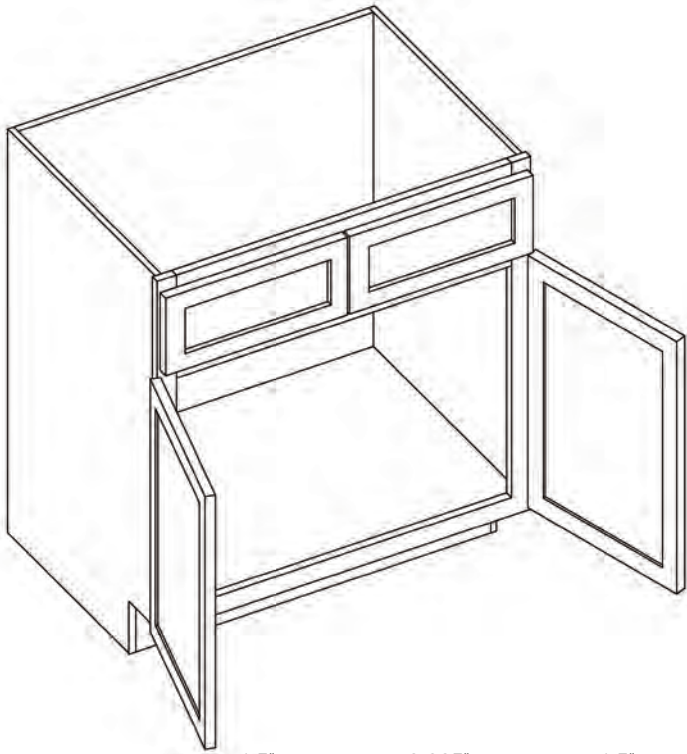

PRODUCT SPECS BASE CABINETS

Sink Base Cabinet

Item Code	Outer Dimensions			Oslo	Shaker	Brooklyn	Essential White	Essential Gray
	W	H	D	Premier			Builder	
SB30	30"	34.5"	24"	✓	✓	✓	✓	✓
SB33	33"	34.5"	24"	✓	✓	✓	✓	✓
SB36	36"	34.5"	24"	✓	✓	✓	✓	✓

Item Code	False Drawer Opening (x2)		Door Opening	
	W	H	W	H
SB30	12.1875"	5.75"	27"	19.75"
SB33	13.6875"	5.75"	30"	19.75"
SB36	15.1875"	5.75"	33"	19.75"

Item Code	Premier			
	Top Drawer Front Size (x2)		Door Size (x2)	
	W	H	W	H
SB30	14.6875"	6.75"	14.6875"	21.5"
SB33	16.1875"	6.75"	16.1875"	21.5"
SB36	17.6875"	6.75"	17.6875"	21.5"

Item Code	Builder			
	False Drawer Front Size (x2)		Door Size (x2)	
	W	H	W	H
SB30	14"	6.7"	14"	20.7"
SB33	15.5"	6.7"	15.5"	20.7"
SB36	16.9"	6.7"	16.9"	20.7"

Builder has slab front drawer