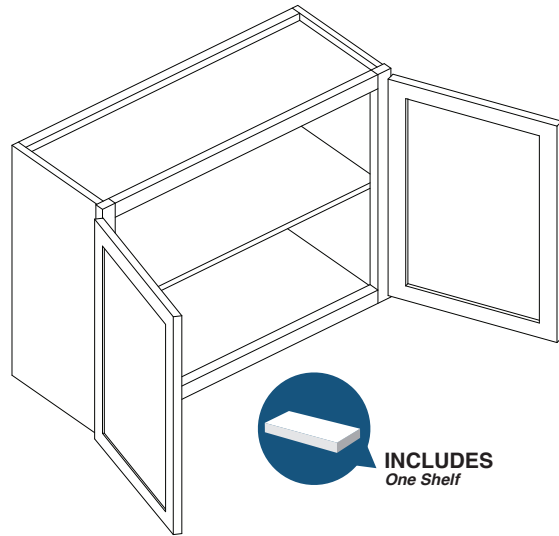

PRODUCT SPECS WALL CABINETS

24" High Double Door Wall Cabinet

Item Code	Outer Dimensions			Opening Size		Oslo	Shaker	Brooklyn	Door Size (x2)		Essential White	Essential Gray	Door Size (2)	
	W	H	D	W	H	Premier			W	H	Builder		W	H
W3024	30"	24"	12"	27"	21"	✓	✓	✓	14.6875"	22.75"	✓	✓	14"	22"
W3324	33"	24"	12"	30"	21"	✓	✓	✓	16.1875"	22.75"	-	-	-	-
W3624	36"	24"	12"	33"	21"	✓	✓	✓	17.6875"	22.75"	✓	✓	16.9"	22"
W3924	39"	24"	12"	36"	21"	✓	-	-	19.1875"	22.75"	✓	✓	17.95"	22"