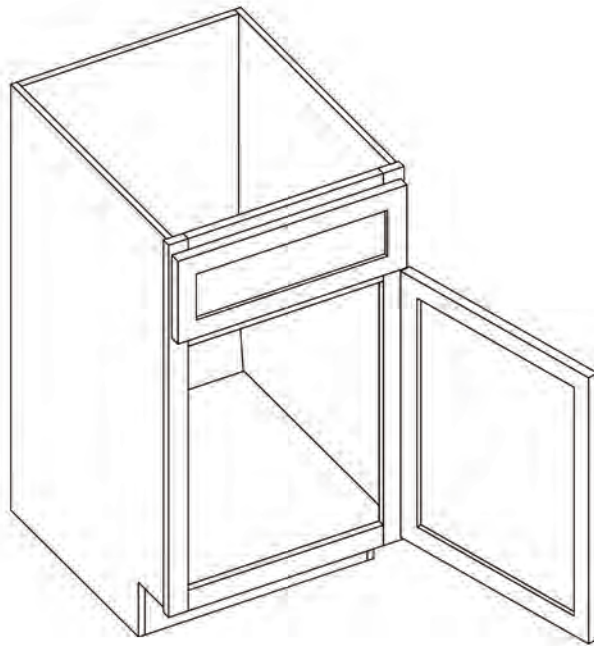

PRODUCT SPECS VANITY CABINETS

Single Door Vanity Cabinet

Item Code	Outer Dimensions			Shaker	Brooklyn	False Drawer Opening		Door Opening		False Drawer Front Door Size		Door Size		Essential White	Essential Gray
	W	H	D	Premier		W	H	W	H	W	H	W	H	Builder	
V21	21"	34.5"	21"	✓	✓	18"	5.75"	18"	19.75"	20.5"	6.75"	20.5"	21.5"	-	-