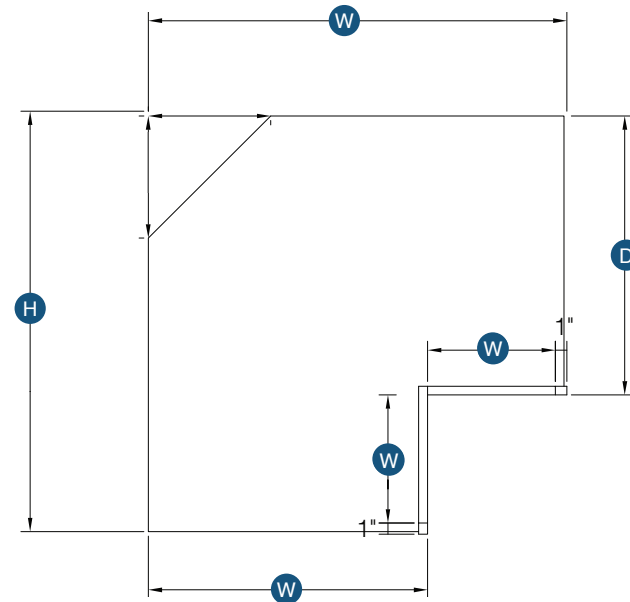

Item Code	Outer Dimensions			Opening Size (x2)		Oslo	Door Size (x2)	
	W	H	D	W	H		W	H
ER33	33"	34.5"	24"	8"	28"	✓	7.75"	29.19"
ER36	36"	34.5"	24"	11"	28"	✓	10.75"	29.19"