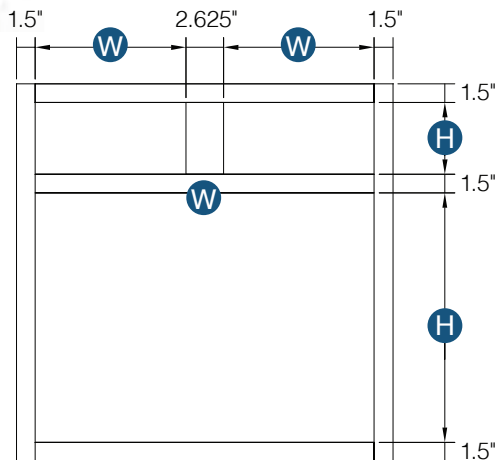

PRODUCT SPECS BASE CABINETS

Sink Base Cabinet

Item Code	Outer Dimensions			Oslo	Shaker	Brooklyn	Essential White	Essential Gray
	W	H	D	Premier			Builder	
SB30	30"	34.5"	24"	✓	✓	✓	✓	✓
SB33	33"	34.5"	24"	✓	✓	✓	✓	✓
SB36	36"	34.5"	24"	✓	✓	✓	✓	✓

Item Code	False Drawer Opening (x2)		Door Opening	
	W	H	W	H
SB30	12.1875"	5.75"	27"	19.75"
SB33	13.6875"	5.75"	30"	19.75"
SB36	15.1875"	5.75"	33"	19.75"

Item Code	Premier			
	Top Drawer Front Size (x2)		Door Size (x2)	
	W	H	W	H
SB30	14.6875"	6.75"	14.6875"	21.5"
SB33	16.1875"	6.75"	16.1875"	21.5"
SB36	17.6875"	6.75"	17.6875"	21.5"

Item Code	Builder			
	False Drawer Front Size (x2)		Door Size (x2)	
	W	H	W	H
SB30	14"	6.7"	14"	20.7"
SB33	15.5"	6.7"	15.5"	20.7"
SB36	16.9"	6.7"	16.9"	20.7"

Builder has slab front drawer