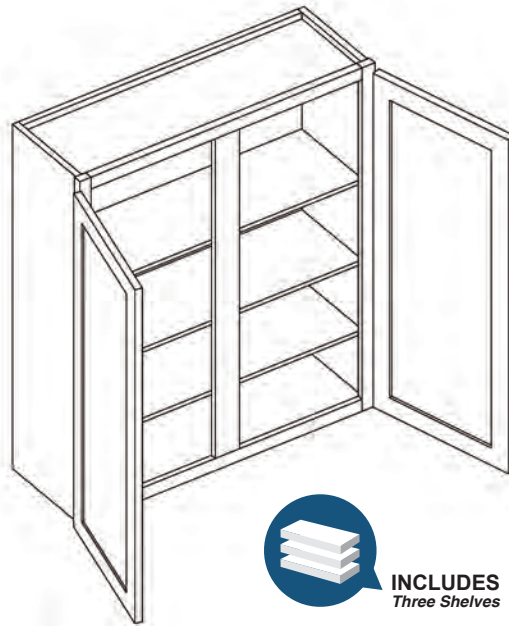

PRODUCT SPECS WALL CABINETS

42" High Double Door Wall with Center Stile

Item Code	Outer Dimensions			Opening Size		Oslo	Shaker	Brooklyn	Door Size (x2)		Essential White	Essential Gray	Door Size (x2)	
	W	H	D	W	H	Premier			W	H	Builder		W	H
W4242*	42"	42"	12"	18"	39"	✓	✓	✓	20.5"	40.75"	✓	✓	19"	40"
W4542*	45"	42"	12"	19.5"	39"	-	-	-	-	-	✓	-	20.5"	40"

*Includes 3 shelves