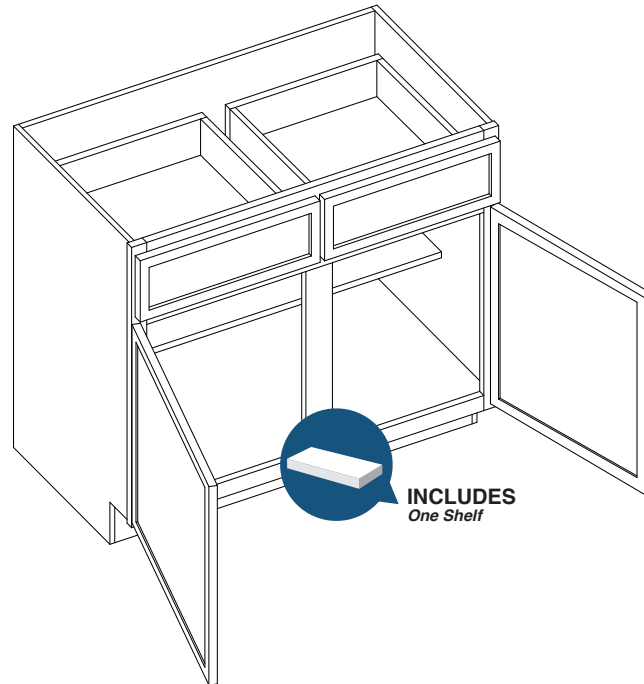

Item Code	Outer Dimensions			Drawer Opening (x2)		Door Opening (x2)		Oslo Premier	Drawer Front Size (x2)		Door Size (x2)	
	W	H	D	W	H	W	H		W	H	W	H
B39	39"	34.5"	24"	36"	5.25"	36"	20.25"	✓	19.04"	6.7"	19.04"	22.25"
B42	42"	34.5"	24"	18"	5.25"	18"	20.25"	✓	20.50"	6.7"	20.50"	22.25"