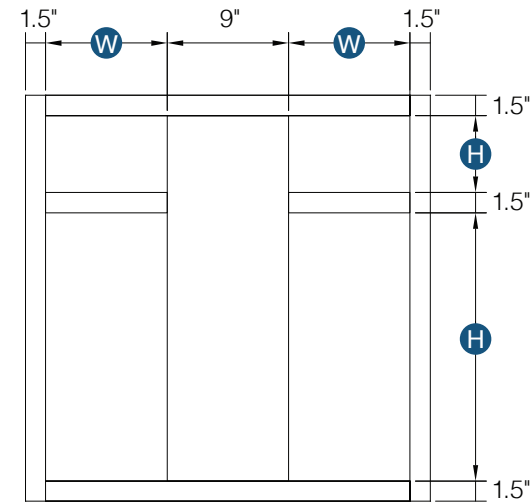

Item Code	Outer Dimensions			Oslo	Door Opening		Door Size		Drawer Opening		Drawer Front Size	
	W	H	D	Premier	W	H	W	H	W	H	W	H
BB42	36"	34.5"	24"	✓	9"	27"	14.5"	22.25"	12"	5.25"	14.5"	6.7"
BB48	48"	34.5"	24"	✓	12"	20.25"	20.5"	22.25"	15"	5.25"	20.5"	6.7"

Image shown with hinge left