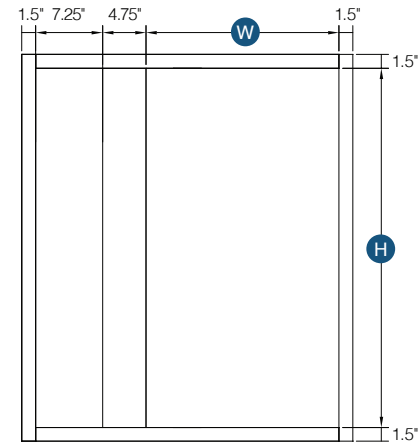

PRODUCT SPECS WALL CABINETS

42" High Double Door Wall with Center Stile

Item Code	Outer Dimensions			Opening Size		Oslo	Shaker	Brooklyn	Door Size (x2)		Essential White	Essential Gray	Door Size (x2)	
	W	H	D	W	H	Premier			W	H	Builder		W	H
W4242*	42"	42"	12"	18"	39"	✓	✓	✓	20.5"	40.75"	✓	✓	19"	40"
W4542*	45"	42"	12"	19.5"	39"	-	-	-	-	-	✓	-	20.5"	40"

PRODUCT SPECS WALL CABINETS

Wall Tower with 3 Drawers

By Kitchen Cabinet Distributors

Item Code	Outer Dimensions			Opening Size		Oslo	Door Size	
	W	H	D	W	H	Premier	W	H
DWR1548	15"	48"	15"	12"	28"	✓	14.5"	28.75"
DWR1554	15"	54"	15"	12"	34"	✓	14.5"	34.75"
DWR1560	15"	60"	15"	12"	40"	✓	14.5"	40.75"

Works great with a vanity

Item Code	Top/ Middle Drawer Opening (x2)		Top/ Middle Drawer Front Size (x2)	
	W	H	W	H
DWR1548	12"	4.25"	14.5"	5.75"
DWR1554	12"	4.25"	14.5"	5.75"
DWR1560	12"	4.25"	14.5"	5.75"

PRODUCT SPECS WALL CABINETS

30" - 36" High Blind Wall Cabinet

Item Code	Outer Dimensions			Opening Size		Oslo	Shaker	Brooklyn	Door Size		Essential White	Essential Gray	Door Size	
	W	H	D	W	H		Premier		W	H	Builder		W	H
BW2430	24"	30"	12"	9"	27"	-	✓	✓	11.5"	28.75"	-	-	-	-
BW3030	30"	30"	12"	15"	27"	✓	✓	✓	17.5"	28.75"	✓	✓	16"	28"
BW3630	36"	30"	12"	21"	27"	✓	✓	✓	23.5"	28.75"	✓	✓	22"	28"
BW2436	24"	36"	12"	9"	33"	-	✓	-	11.5"	34.75"	-	-	-	-
BW3036	30"	36"	12"	15"	33"	✓	✓	✓	17.5"	34.75"	-	-	-	-
BW3636	36"	36"	12"	21"	33"	✓	✓	✓	23.5"	34.75"	✓	✓	22"	34"