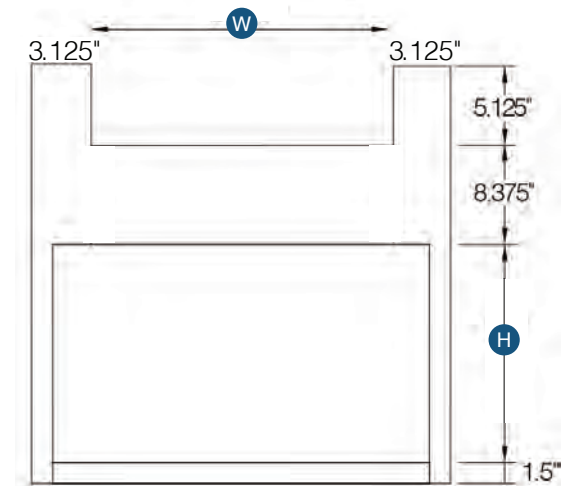

Item Code	Bottom Opening		Bottom Drawer Front Size	
	W	H	W	H
DDB18	15"	14.75"	17.5"	16.75"

PRODUCT SPECS BASE CABINETS

Desk Drawer Base

By Kitchen Cabinet Distributors

Item Code	Outer Dimensions			Oslo
	W	H	D	Premier
DDB18	18"	29.5"	24"	✓

By Kitchen Cabinet Distributors

Item Code	Outer Dimensions			Oslo	False Drawer Opening (x2)		False Drawer Front Size (x2)		Door Opening (x2)		Door Size (x2)	
	W	H	D	Premier	W	H	W	H	W	H	W	H
SB42	42"	34.5"	24"	✓	18"	5.25"	20.5"	6.7"	18"	20.25"	20.5"	22.25"
SB48	48"	34.5"	24"	✓	21"	5.25"	23.5"	6.7"	21"	20.25"	23.5"	22.25"

PRODUCT SPECS BASE CABINETS

36" Farm House Sink Base

Top frame can be trimmed to accommodate different size sinks.

Item Code	Outer Dimensions			Door Opening		Shaker	Brooklyn	Door Size		Essential White	Essential Gray
	W	H	D	W	H	Premier		W	H	Builder	
FSB36	36"	34.5"	24"	33"	15"	✓	✓	17.687"	17"	-	-

PRODUCT SPECS BASE CABINETS

36" Farm House Sink Base

By Kitchen Cabinet Distributors

Top frame can be trimmed to accommodate different size sinks.

Item Code	Outer Dimensions			Oslo Premier	Door Opening (x2)		Door Size (x2)	
	W	H	D		W	H	W	H
FSB36	36"	34.5"	24"	✓	33"	15"	17.7"	17"