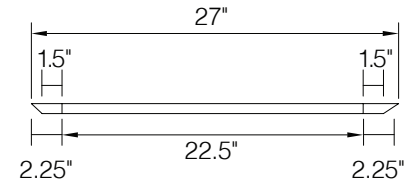

Sink floor and hinges are sold separately.
Back of face frame measures 27" wide

PRODUCT SPECS BASE CABINETS

Corner Sink Front

By Kitchen Cabinet Distributors

Item Code	Outer Dimensions			Oslo	Door Opening		False Drawer Opening		Door Size		False Drawer Front Size	
	W	H	D	Premier	W	H	W	H	W	H	W	H
CSF42	27"	34.5"	2"	✓	22.5"	19.75"	22.5"	5.75"	22.25"	23.54"	23.54"	6.7"
YN-CSF-FLOOR	48"	0.5"	48"	✓								