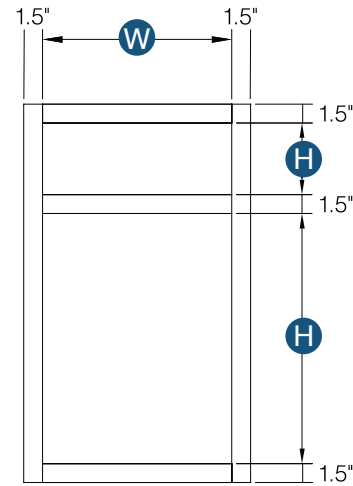

PRODUCT SPECS BASE CABINETS

Desk Drawer Base

Item Code	Outer Dimensions			Shaker	Brooklyn	Essential White	Essential Gray
	W	H	D	Premier		Builder	
DDB18	18"	29.5"	24"	✓	✓	-	-

Item Code	Top Opening		Top Drawer Front Size	
	W	H	W	H
DDB18	15"	5.75"	17.5"	6.75"

Item Code	Bottom Opening		Bottom Drawer Front Size	
	W	H	W	H
DDB18	15"	14.75"	17.5"	16.75"