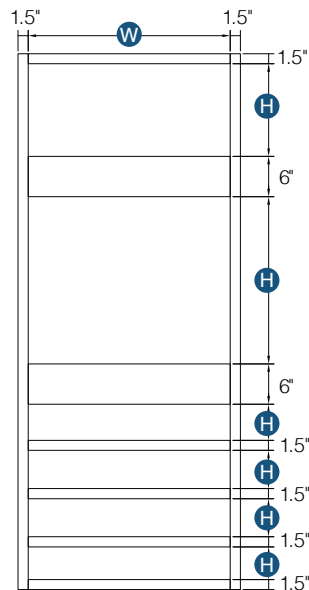

Item Code	Outer Dimensions			Oslo
	W	H	D	Premier
OC3390	33"	90"	24"	✓
OC3396	33"	96"	24"	✓

Item Code	Door Opening		Oven Opening	
	W	H	W	H
OC3390	30"	19.75"	30"	24.8"
OC3396	30"	25.75"	30"	24.8"

Item Code	Top & Middle Drawer Opening (x2)		Bottom Drawer Opening	
	W	H	W	H
OC3390	30"	5.4"	30"	4.8"
OC3396	30"	5.4"	30"	4.8"

Item Code	Door Size		Drawer Size	
	W	H	W	H
OC3390	16.2"	21.5"	32.5"	6.7"
OC3396	16.2"	27.55"	32.5"	6.7"