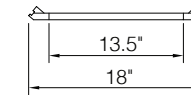

PRODUCT SPECS WALL CABINETS

42" High Corner Wall Cabinet

Item Code	Outer Dimensions			Opening Size		Oslo	Shaker	Brooklyn	Door Size		Essential White	Essential Gray	Door Size	
	W	H	D	W	H				Builder	Builder			W	H
CW2442	24"	42"	12"	13.5"	39"	✓	✓	✓	14.5"	40.75"	✓	✓	14.5"	40"
CW2742	27"	42"	15"	13.5"	39"	✓	✓	✓	14.5"	40.75"	✓	✓	14.5"	40"