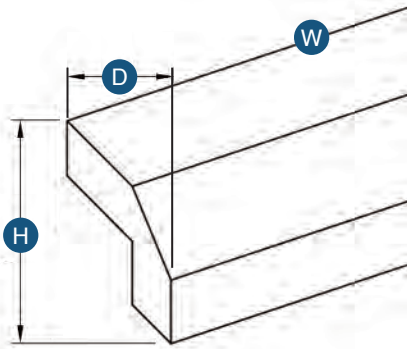

PRODUCT SPECS MOLDING & TRIM

Light Rail Molding - Transitional

Item Code	Outer Dimensions			Oslo	Shaker	Brooklyn	Essential White	Essential Gray
	W	H	D	Premier			Builder	
LRMT8	96	2.25	1.625	✓	-	✓*	-	-

*Only available in Brooklyn White