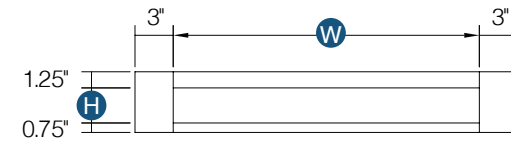

Item Code	Outer Dimensions			Oslo	Drawer Size	
	W	H	D	Premier	W	H
OCD337	32.5"	6.75"	24"	✓	32.5"	6.7"