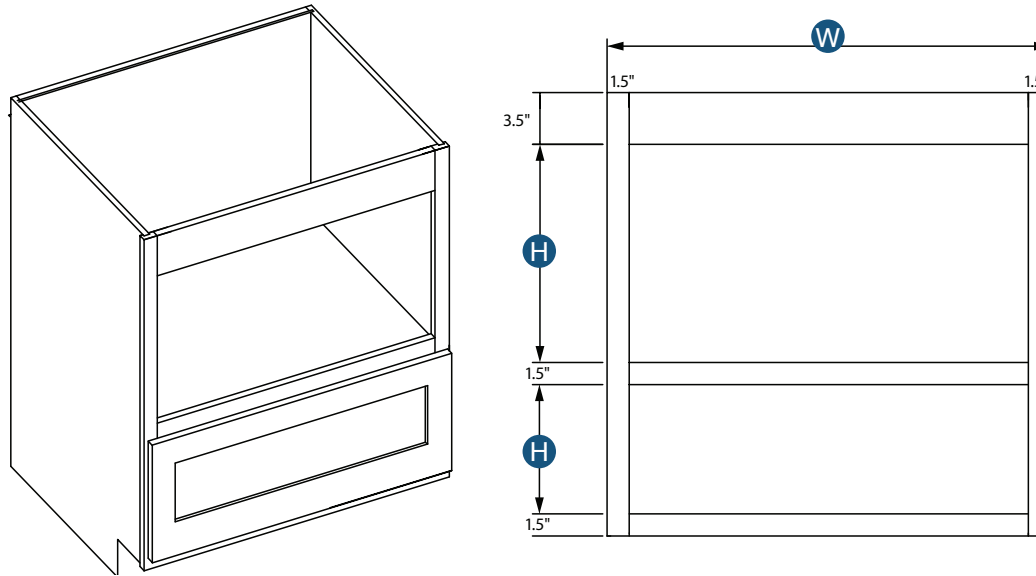

PRODUCT SPECS BASE CABINETS

Microwave Base Cabinet

Item Code	Outer Dimensions			Shaker	Brooklyn	Essential White	Essential Gray
	W	H	D	Premier		Builder	
MBC24	24"	34.5"	24"	✓	✓	-	-
MBC30	30"	34.5"	24"	✓	✓	-	-

Item Code	Top Opening		Bottom Opening		Drawer Size	
	W	H	W	H	W	H
MBC24	21"	14.75"	21"	8.75"	23.5"	10.5"
MBC30	27"	14.75"	27"	8.75"	29.5"	10.5"

Finished interior