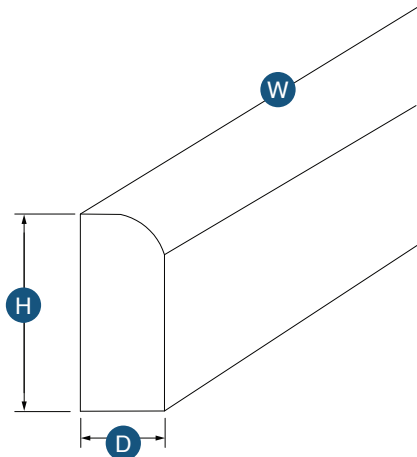

Scribe

Item Code	Outer Dimensions			Oslo	Shaker	Brooklyn	Essential White	Essential Gray
	W	H	D	Premier			Builder	
SCRIBE	96"	0.625"	0.25"	✓	✓	✓	✓	✓