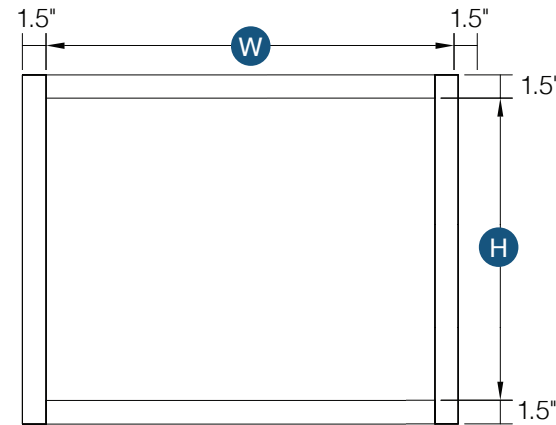

PRODUCT SPECS WALL CABINETS

24" Deep Wall (Refrigerator Cabinet)

Item Code	Outer Dimensions			Opening Size		Oslo	Shaker	Brooklyn	Door Size		Essential White	Essential Gray	Door Size	
	W	H	D	W	H	Premier			W	H	Builder		W	H
W331824*	33"	18"	24"	30"	15"	✓	✓	✓	16.2"	16.75"	-	-	-	-
W361824*	36"	18"	24"	33"	15"	✓	✓	✓	17.7"	16.75"	✓	✓	16.95"	16"
W332424	33"	24"	24"	30"	21"	✓	✓	✓	16.2"	22.75"	-	-	-	-
W362424	36"	24"	24"	33"	21"	✓	✓	✓	17.7"	22.75"	✓	✓	16.95"	22"

*Does not include a shelf