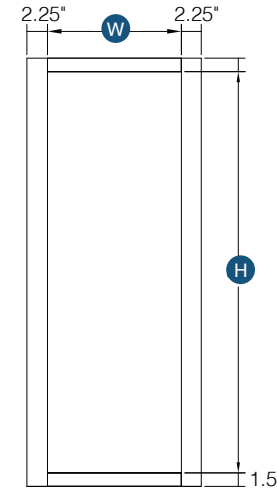

PRODUCT SPECS WALL CABINETS

15" Wall Stacking Double Door Cabinets with Glass

Item Code	Outer Dimensions			Opening Size		Oslo	Shaker	Brooklyn	Door Size (x2)		Essential White	Essential Gray
	W	H	D	W	H	Premier			W	H	Builder	
WS2415-2	24"	15"	12"	21"	12"	-	✓	✓	11.6875"	13.75"	-	-
WS2715-2	27"	15"	12"	24"	12"	-	✓	✓	13.1875"	13.75"	-	-
WS3015-2	30"	15"	12"	27"	12"	-	✓	✓	14.6875"	13.75"	-	-
WS3315-2	33"	15"	12"	30"	12"	-	✓	✓	16.1875"	13.75"	-	-
WS3615-2	36"	15"	12"	33"	12"	-	✓	✓	17.6875"	13.75"	-	-

Door comes pre-routed with glass insert and finished interior

PRODUCT SPECS WALL CABINETS

15" Corner Wall Stacking Cabinet with Glass

Item Code	Outer Dimensions			Opening Size		Oslo	Shaker	Brooklyn	Door Size (x2)		Essential White	Essential Gray
	W	H	D	W	H				W	H		
CWS2415	24"	15"	12"	13.5"	12"	-	✓	✓	14.5"	13.75"	-	-
CWS2715*	27"	15"	15"	13.5"	12"	-	✓	✓	14.5"	13.75"	-	-

Door comes pre-routed with glass insert and finished interior

*Discontinued - limited inventory available.

PRODUCT SPECS WALL CABINETS

Corner Wall Cabinet

By Kitchen Cabinet Distributors

Item Code	Outer Dimensions			Opening Size		Oslo	Door Size	
	W	H	D	W	H	Premier	W	H
CW2415	24"	15"	12"	9"	27"	✓	14.5"	13.8"

PRODUCT SPECS WALL CABINETS

30" - 36" High Corner Wall Cabinet

Item Code	Outer Dimensions			Opening Size		Oslo	Shaker	Brooklyn	Door Size		Essential White	Essential Gray	Door Size	
	W	H	D	W	H				W	H			Builder	W
CW2430	24"	30"	12"	13.5"	27"	✓	✓	✓	14.5"	28.75"	✓	✓	14.5"	28"
CW2436	24"	36"	12"	13.5"	33"	✓	✓	✓	14.5"	34.75"	✓	✓	14.5"	34"
CW2736	27"	36"	15"	13.5"	33"	✓	✓	✓	14.5"	34.75"	✓	✓	14.5"	34"