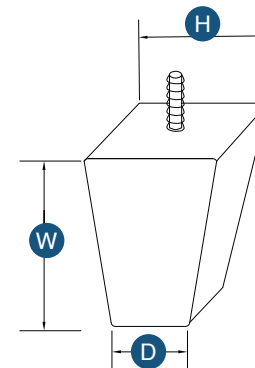

Bunfoot - Transitional

Item Code	Outer Dimensions			Oslo	Shaker	Brooklyn	Essential White	Essential Gray
	W	H	D					
TBUNFOOT2	4.5"	3.5"	2"	✓	✓	✓	✓	✓