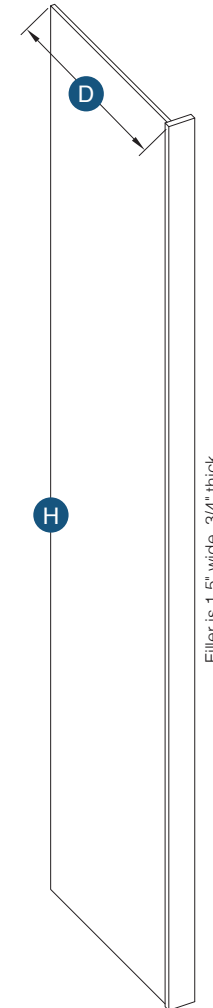

Tall End Panel (Refrigerator Panel)

Item Code	Outer Dimensions			Oslo	Shaker	Brooklyn	Essential White	Essential Gray
	W	H	D	Premier			Builder	
TEP3096	1.5"	96"	30"	✓	✓	✓	✓	✓

0.5" panel thickness
Finished one side
Natural UV back