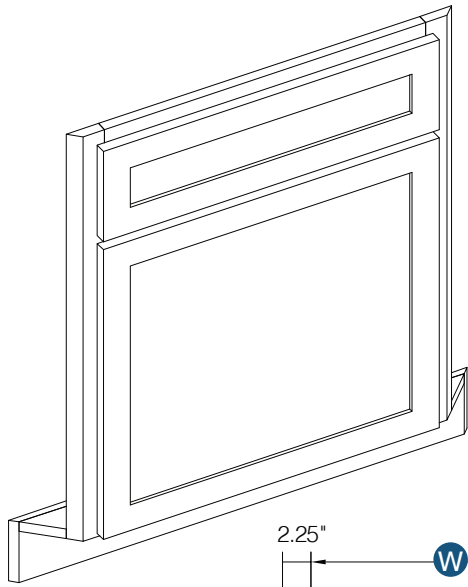

PRODUCT SPECS BASE CABINETS

Corner Sink Front

Item Code	Outer Dimensions			Shaker	Brooklyn	Essential White	Essential Gray
	W	H	D	Premier		Builder	
CSF42	27"	34.5"	2"	✓	✓	✓	✓
YN-CSF-FLOOR	48"	0.5"	48"	✓	✓	✓	✓

Item Code	Door Opening		False Drawer Opening	
	W	H	W	H
CSF42	22.5"	19.75"	22.5"	5.75"

Item Code	Premier			
	Door Size		False Drawer Front Size	
	W	H	W	H
CSF42	23.5"	21.5"	23.5"	6.75"

Item Code	Builder			
	Door Size		False Drawer Size	
	W	H	W	H
CSF42	23.5"	20.7"	23.5"	6.7"

Sink floor and hinges are sold separately.
Back of face frame measures 27" wide