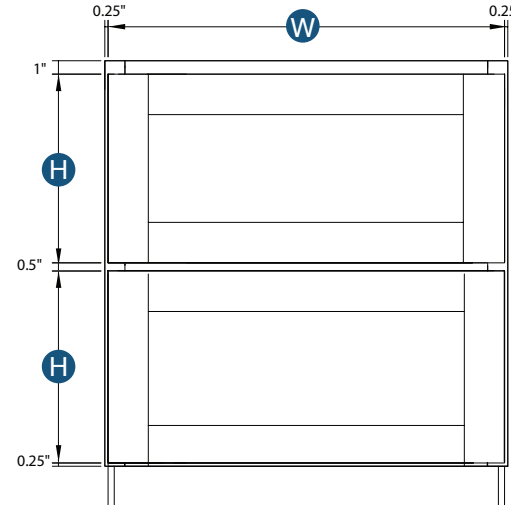

PRODUCT SPECS BASE CABINETS

30" - 36" Two Drawer Base

Item Code	Outer Dimensions			Shaker	Brooklyn	Essential White	Essential Gray
	W	H	D	Premier		Builder	
DB30-2	30"	34.5"	24"	✓	✓	-	-
DB36-2	36"	34.5"	24"	✓	✓	-	-

Item Code	Bottom Opening		Top Opening		Bottom Drawer Front Size		Top Drawer Front Size	
	W	H	W	H	Premier			
	W	H	W	H	W	H	W	H
DB30-2	27"	12.5"	27"	13"	29.5"	14.25"	29.5"	14"
DB36-2	33"	12.5"	33"	13"	35.5"	14.25"	35.5"	14"