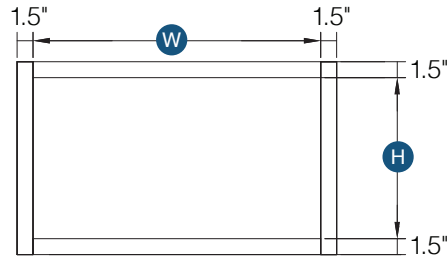

PRODUCT SPECS WALL CABINETS

Wine Rack

Item Code	Outer Dimensions			Opening Size		Oslo	Shaker	Brooklyn	Essential White	Essential Gray
	W	H	D	W	H	Premier			Builder	
WR3018	30"	18"	12"	27"	15"	✓	✓	✓	✓	✓

Finished interior

Only available in Brooklyn Gray, Midnight & Slate - Shaker White, Sand, Kodiak & Espresso - Essential Gray & White

Can be installed vertically or horizontally

Wine Rack holds 11 standard wine bottles