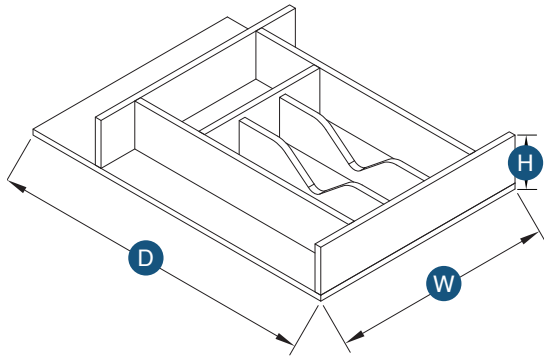

PRODUCT SPECS ATTACHMENTS & INSERTS

Cutlery Drawer Insert

Item Code	Outer Dimensions			Usage Guide
	W	H	D	Designed to Fit
YN-CDI14	13.375"	2.87"	19.75"	B15/B18
YN-CDI20	19.75"	2.87"	19.75"	B21/B24