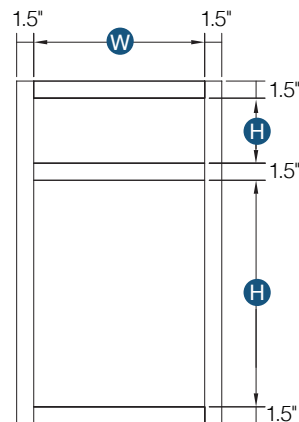

Item Code	Outer Dimensions			Oslo	Shaker	Brooklyn	Essential White	Essential Gray
	W	H	D	Premier			Builder	
B12-RH	12"	32.5"	24"	-	✓	-	✓	-
B15-RH	15"	32.5"	24"	-	✓	-	✓	-
B18-RH	18"	32.5"	24"	-	✓	-	✓	-
B21-RH	21"	32.5"	24"	-	✓	-	✓	-

Item Code	Door Opening		Drawer Opening	
	W	H	W	H
B12-RH	9"	17.81"	9"	5.75"
B15-RH	12"	17.81"	12"	5.75"
B18-RH	15"	17.81"	15"	5.75"
B21-RH	18"	17.81"	18"	5.75"

Item Code	Door Size		Drawer Size		Door Size		Drawer Size	
	W	H	W	H	W	H	W	H
B12-RH	11.5"	19.5"	11.5"	6.69"	10"	18.75"	10"	6.69"
B15-RH	14.5"	19.5"	14.5"	6.69"	13"	18.75"	13"	6.69"
B18-RH	17.5"	19.5"	17.5"	6.69"	16"	18.75"	16"	6.69"
B21-RH	20.5"	19.5"	20.5"	6.69"	19"	18.75"	19"	6.69"

Only available in Shaker White & Essential White