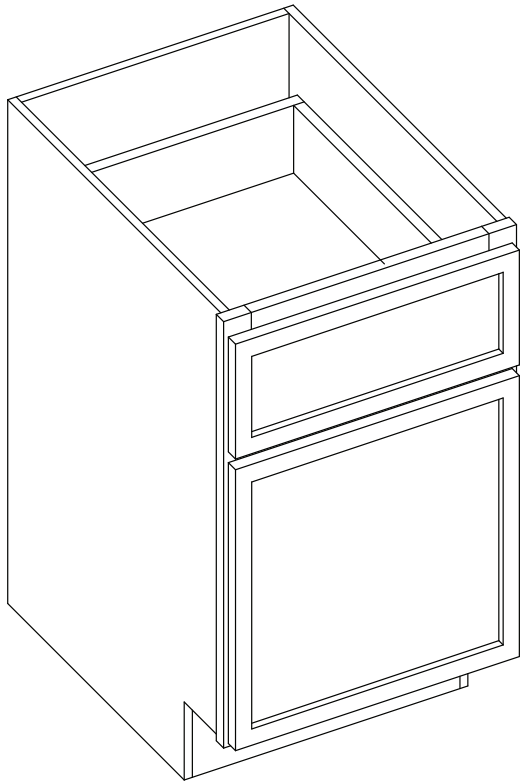

Item Code	Outer Dimensions			Oslo
	W	H	D	Premier
DDB18	18"	29.5"	24"	✓

Item Code	Top Opening		Top Drawer Front Size	
	W	H	W	H
DDB18	15"	5.25"	17.5"	6.7"

Item Code	Bottom Opening		Bottom Drawer Front Size	
	W	H	W	H
DDB18	15"	15.25"	17.5"	17.25"