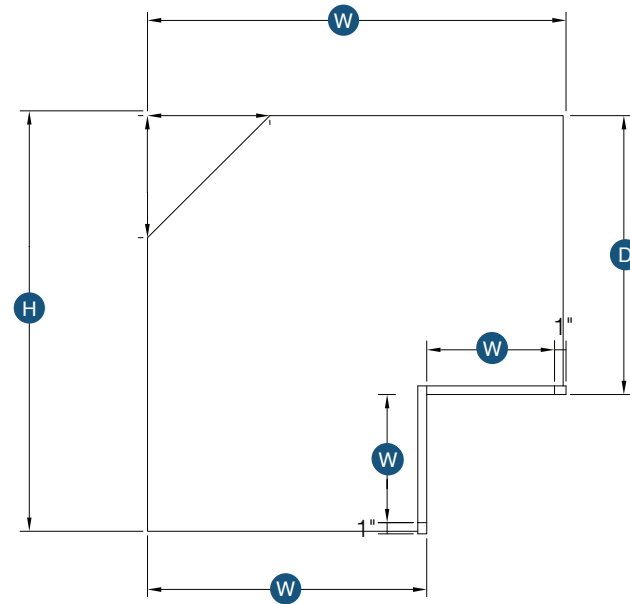

PRODUCT SPECS BASE CABINETS

Easy Reach

Item Code	Outer Dimensions			Opening Size		Shaker	Brooklyn	Door Size		Essential White	Essential Gray	Door Size	
	W	H	D	W	H	Premier		W	H	Builder		W	H
ER33	33"	34.5"	24"	8.75"	27"	✓	✓	7.75"	28.75"	-	-	-	-
ER36	36"	34.5"	24"	11.75"	27"	✓	✓	10.875"	28.75"	✓	✓	10"	28"