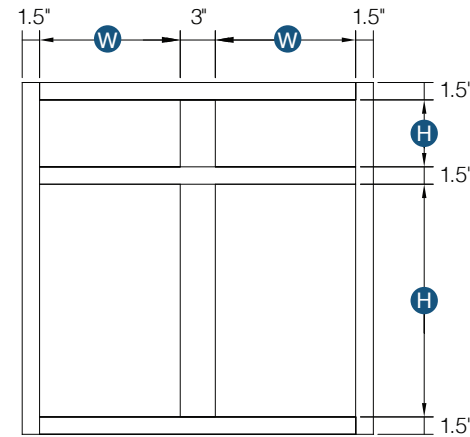

PRODUCT SPECS BASE CABINETS

Double Door Standard Base Cabinet with Center Stile

Item Code	Outer Dimensions			Drawer Opening (x2)		Door Opening (x2)		Shaker	Brooklyn	Essential White	Essential Gray
	W	H	D	W	H	W	H	Premier	Builder	Builder	Builder
B42	42"	34.5"	24"	18"	5.75"	18"	19.75"	✓	✓	✓	✓

Item Code	Drawer Front Size (x2)		Door Size (x2)		Drawer Front Size (x2)		Door Size (x2)	
	W	H	W	H	W	H	W	H
B42	20.5"	6.75"	20.5"	21.5"	20"	6.7"	20"	20.75"

*Includes one drawer and two doors