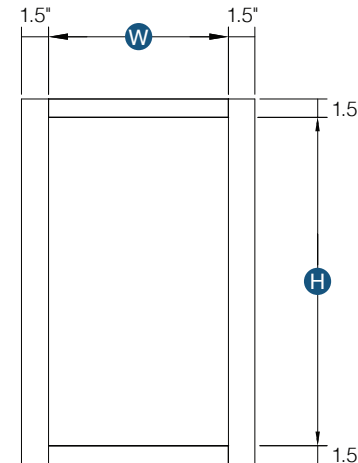

Works great with a vanity

Item Code	Top/ Middle Drawer Opening (x2)		Top/ Middle Drawer Front Size (x2)	
	W	H	W	H
DWR1548	12"	4.25"	14.5"	5.5"
DWR1554	12"	4.25"	14.5"	5.5"
DWR1560	12"	4.25"	14.5"	5.5"

Item Code	Bottom Drawer Opening		Bottom Drawer Front Size	
	W	H	W	H
DWR1548	12"	4"	14.5"	5.5"
DWR1554	12"	4"	14.5"	5.5"
DWR1560	12"	4"	14.5"	5.5"

Double Door Standard Base Cabinet with Center Stile

By Kitchen Cabinet Distributors

Item Code	Outer Dimensions			Drawer Opening (x2)		Door Opening (x2)		Oslo Premier	Drawer Front Size (x2)		Door Size (x2)	
	W	H	D	W	H	W	H		W	H	W	H
B39	39"	34.5"	24"	36"	5.25"	36"	20.25"	✓	19.04"	6.7"	19.04"	22.25"
B42	42"	34.5"	24"	18"	5.25"	18"	20.25"	✓	20.50"	6.7"	20.50"	22.25"

*Includes one 50 QT can

**Includes two 35 QT cans

PRODUCT SPECS BASE CABINETS

Trash Can Base Cabinet (Full Height Door)

By Kitchen Cabinet Distributors

Item Code	Outer Dimensions			Opening Size		Oslo	Door Size	
	W	H	D	W	H		W	H
TRB18FH	18"	34.5"	24"	15"	27"	✓	17.5"	29.19"
TRB-1*	18"	34.5"	24"	15"	27"	✓	17.5"	29.19"
TRB-2**	18"	34.5"	24"	15"	27"	✓	17.5"	29.19"