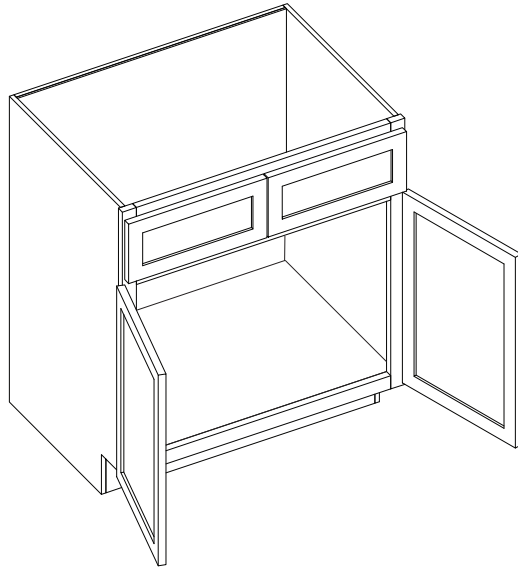

PRODUCT SPECS VANITY CABINETS

Double Door Vanity

Item Code	Outer Dimensions			Shaker	Brooklyn	Essential White	Essential Gray
	W	H	D	Premier	Builder		
V24-2*	24"	34.5"	21"	✓	✓	✓	✓
V27	27"	34.5"	21"	✓	✓	✓	✓
V30	30"	34.5"	21"	✓	✓	✓	✓
V33	33"	34.5"	21"	✓	✓	✓	✓
V36	36"	34.5"	21"	✓	✓	✓	✓
V39	39"	34.5"	21"	-	-	✓	-
V42	42"	34.5"	21"	-	-	✓	-

Item Code	False Drawer Opening (x2)		Door Opening	
	W	H	W	H
V24-2*	21"	5.75"	21"	19.75"
V27	10.6875"	5.75"	24"	19.75"
V30	12.1875"	5.75"	27"	19.75"
V33	13.6875"	5.75"	30"	19.75"
V36	15.1875"	5.75"	33"	19.75"
V39	17.5"	5.75"	36"	19.75"
V42	18"	5.75"	39"	19.75"

Item Code	Premier				Builder			
	False Drawer Front Size (x2)		Door Size (x2)		False Drawer Front Size (x2)		Door Size (x2)	
	W	H	W	H	W	H	W	H
V24-2*	23.5"	6.75"	11.6875"	21.5"	22"	6.7"	11"	20.75"
V27	13.1875"	6.75"	13.1875"	21.5"	12.5"	6.7"	12.5"	20.75"
V30	14.6875"	6.75"	14.6875"	21.5"	14"	6.7"	14"	20.75"
V33	16.1875"	6.75"	16.1875"	21.5"	15.5"	6.7"	15.5"	20.75"
V36	17.6875"	6.75"	17.6875"	21.5"	16.9"	6.7"	16.9"	20.75"
V39	-	-	-	-	18.5"	6.7"	18.5"	20.75"
V42	-	-	-	-	19"	6.7"	19"	20.75"

*Includes one drawer and two doors