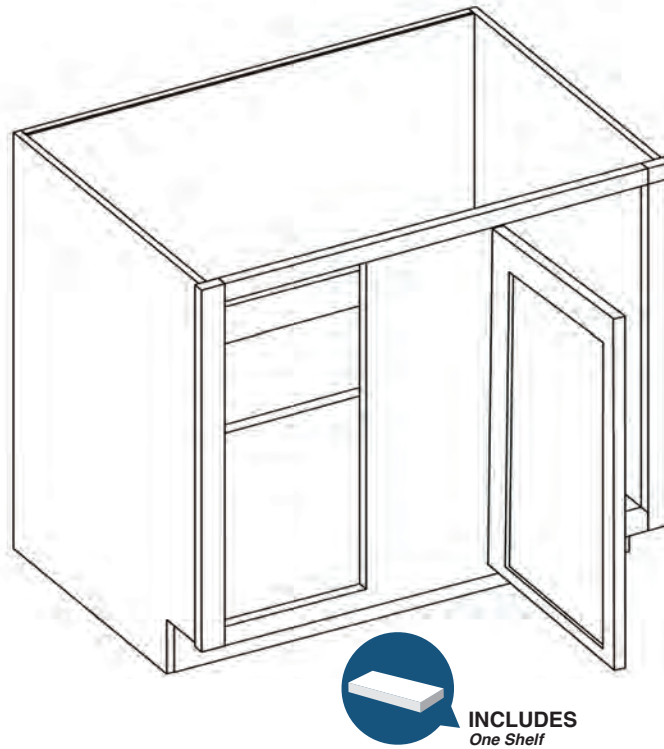

PRODUCT SPECS BASE CABINETS

36" Blind Base Cabinet

Item Code	Outer Dimensions			Opening Size		Shaker	Brooklyn	Door Size		Essential White	Essential Gray	Door Size	
	W	H	D	W	H	Premier		W	H	Builder		W	H
BB36	30"	34.5"	24"	9"	27"	✓	✓	11.5"	28.75"	✓	✓	10"	28"

Image shown with hinge left