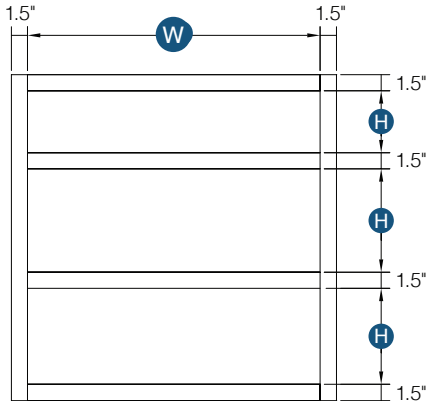

Item Code	Outer Dimensions			OSLO	Top Opening		Top Drawer Front Size	
	W	H	D	Premier	W	H	W	H
VDB12	12"	34.5"	21"	✓	9"	5.75"	11.54"	6.69"
VDB15	15"	34.5"	21"	✓	12"	5.75"	14.53"	6.69"
VDB18	18"	34.5"	21"	✓	15"	5.75"	17.52"	6.69"
VDB21	21"	34.5"	21"	✓	21"	5.75"	20.51"	6.69"
VDB24	24"	34.5"	21"	✓	21"	5.75"	23.54"	6.69"

Item Code	Middle Opening		Middle Drawer Front Size	
	W	H	W	H
VDB12	9"	10.8125"	11.54"	11"
VDB15	12"	10.8125"	14.53"	11"
VDB18	15"	10.8125"	17.52"	11"
VDB21	18"	10.8125"	20.51"	11"
VDB24	21"	10.8125"	23.54"	11"

Item Code	Bottom Opening		Bottom Drawer Front Size	
	W	H	W	H
VDB12	9"	9.125"	11.54"	11"
VDB15	12"	9.125"	14.53"	11"
VDB18	15"	9.125"	17.52"	11"
VDB21	18"	9.125"	20.51"	11"
VDB24	21"	9.125"	23.54"	11"