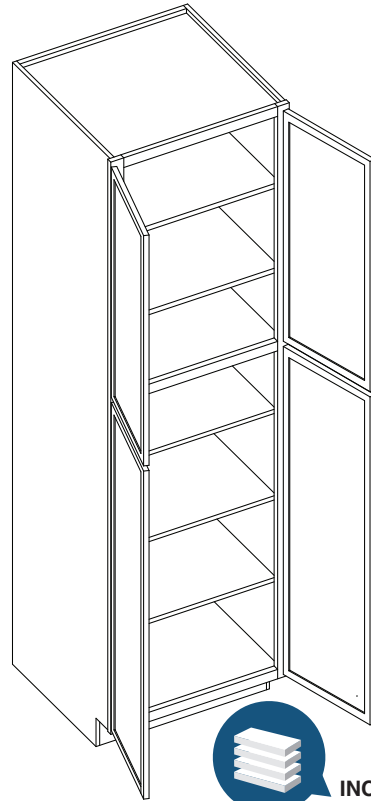

*Only available in Shaker White

**Includes four shelves

***Includes five shelves

PRODUCT SPECS TALL CABINETS

Double Door Pantry

By Kitchen Cabinet Distributors

INCLUDES
Four Shelves

Item Code	Outer Dimensions			Oslo	Top Opening		Top Door Size (x2)		Bottom Opening		Bottom Door Size	
	W	H	D	Premier	W	H	W	H	W	H	W	H
P2484*	24"	84"	24"	✓	21"	47.19"	11.7"	28.78"	21"	47.2"	11.7"	49.3"
P2490*	24"	90"	24"	✓	21"	47.19"	11.7"	34.76"	21"	47.2"	11.7"	49.3"
P2496**	24"	96"	24"	✓	21"	47.19"	11.7"	40.75"	21"	47.2"	11.7"	49.3"
P3090*	30"	90"	24"	✓	27"	47.19"	14.7"	34.76"	27"	47.2"	14.7"	49.3"
P3096**	30"	96"	24"	✓	27"	47.19"	14.7"	40.75"	27"	47.2"	14.7"	49.3"