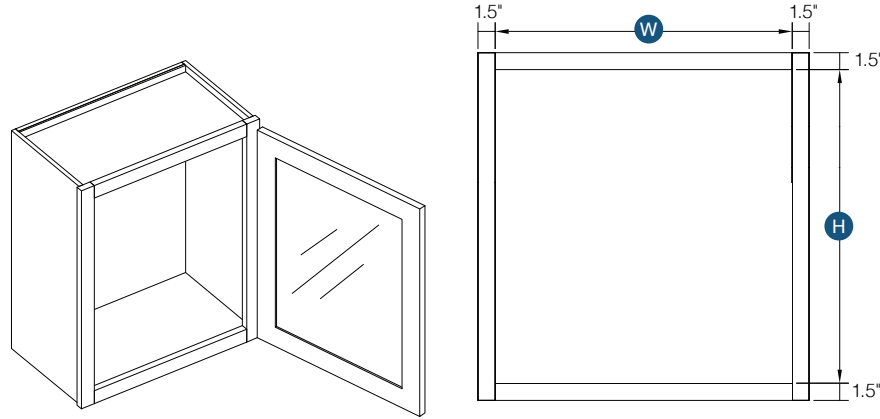

PRODUCT SPECS WALL CABINETS

15" Wall Stacking Cabinets with Glass

Item Code	Outer Dimensions			Opening Size		Oslo	Shaker	Brooklyn	Door Size		Essential White	Essential Gray	
	W	H	D	W	H				W	H			Builder
WS1215	12"	15"	12"	9"	12"	-	✓	✓	11.5"	13.75"	-	-	
WS1515	15"	15"	12"	12"	12"	-	✓	✓	14.5"	13.75"	-	-	
WS1815	18"	15"	12"	15"	12"	-	✓	✓	17.5"	13.75"	-	-	
WS2115	21"	15"	12"	18"	12"	-	✓	✓	20.5"	13.75"	-	-	

Door comes pre-routed with glass insert and finished interior