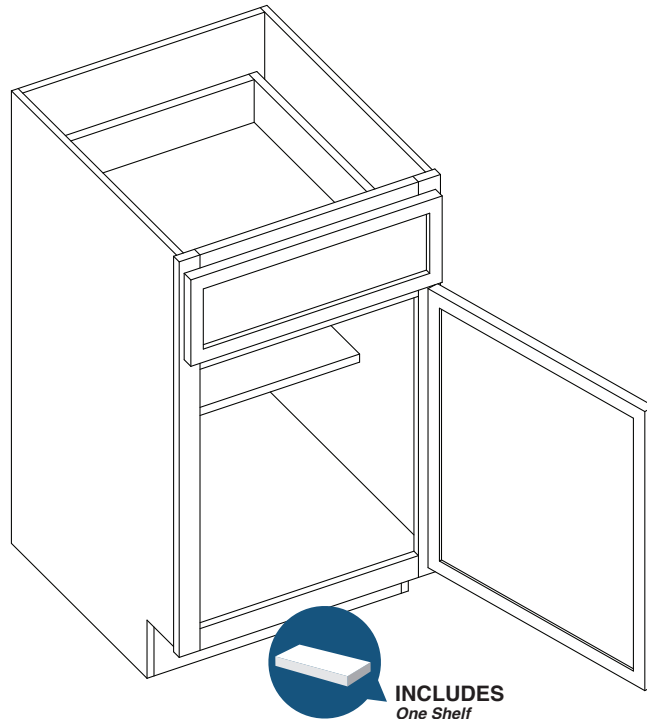

Item Code	Outer Dimensions			Drawer Opening		Door Opening		Oslo	Drawer Front Size		Door Size	
	W	H	D	W	H	W	H	Premier	W	H	W	H
B12	12"	34.5"	24"	9"	5.25"	9"	20.25"	✓	11.5"	6.7"	11.5"	22.25"
B15	15"	34.5"	24"	12"	5.25"	12"	20.25"	✓	14.5"	6.7"	14.5"	22.25"
B18	18"	34.5"	24"	15"	5.25"	15"	20.25"	✓	17.5"	6.7"	17.5"	22.25"
B21	21"	34.5"	24"	18"	5.25"	18"	20.25"	✓	20.5"	6.7"	20.5"	22.25"