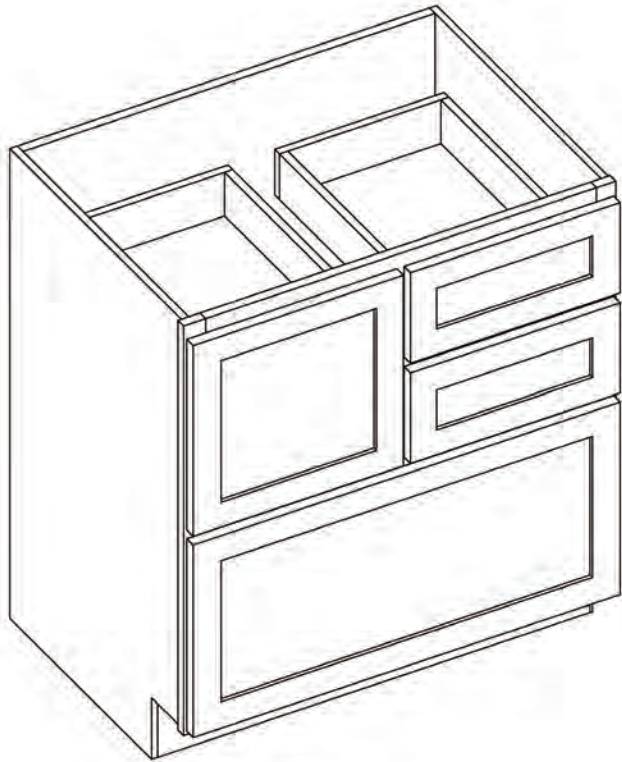

PRODUCT SPECS BASE CABINETS

Cooking Center

Item Code	Outer Dimensions			Shaker	Brooklyn	Essential White	Essential Gray
	W	H	D	Premier		Builder	
CC30	30"	34.5"	24"	✓	✓	-	-

Item Code	Top Opening (x2)		Premier Top Drawer Front Size (x2)	
	W	H	W	H
CC30	12"	5.75"	14.5"	6.75"
Left Drawer Opening		Left Drawer Front Size		
CC30	12"	13"	14.5"	14"
Bottom Drawer Opening		Bottom Drawer Front Size		
CC30	27"	12.5"	29.5"	14.25"