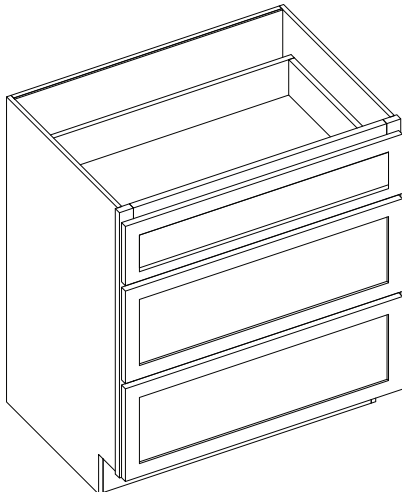

PRODUCT SPECS VANITY CABINETS

Vanity Drawer Base

Item Code	Outer Dimensions			Shaker	Brooklyn	Essential White	Essential Gray
	W	H	D	Premier		Builder	
VDB12	12"	34.5"	21"	✓	✓	✓	✓
VDB15	15"	34.5"	21"	✓	✓	✓	✓
VDB18	18"	34.5"	21"	✓	✓	✓	✓
VDB21	21"	34.5"	21"	-	-	✓	✓
VDB24	24"	34.5"	21"	✓	✓	✓	✓

Item Code	Premier				Builder	
	Top Opening		Top Drawer Front Size		Top Drawer Front Size	
	W	H	W	H	W	H
VDB12	9"	5.75"	11.5"	5.875"	10"	6.7"
VDB15	12"	5.75"	14.5"	5.875"	13"	6.7"
VDB18	15"	5.75"	17.5"	5.875"	16"	6.7"
VDB21	18"	5.75"	-	-	19"	6.7"
VDB24	21"	5.75"	23.5"	5.875"	22"	6.7"

Item Code	Middle Opening		Middle Drawer Front Size		Middle Drawer Front Size	
	W	H	W	H	W	H
VDB12	9"	10.8125"	11.5"	10.8125"	10"	10.1"
VDB15	12"	10.8125"	14.5"	10.8125"	13"	10.1"
VDB18	15"	10.8125"	17.5"	10.8125"	16"	10.1"
VDB21	18"	10.8125"	-	-	19"	10.1"
VDB24	21"	10.8125"	23.5"	10.8125"	22"	10.1"

Item Code	Bottom Opening		Bottom Drawer Front Size		Bottom Drawer Front Size	
	W	H	W	H	W	H
VDB12	9"	9.125"	11.5"	10.825"	10"	10.1"
VDB15	12"	9.125"	14.5"	10.825"	13"	10.1"
VDB18	15"	9.125"	17.5"	10.825"	16"	10.1"
VDB21	18"	9.125"	-	-	19"	10.1"
VDB24	21"	9.125"	23.5"	10.825"	22"	10.1"

Builder has slab front drawer