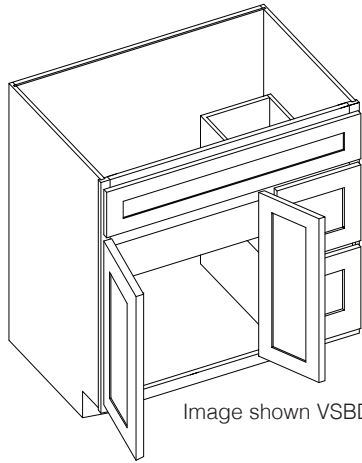

Item Code	Side Drawer Size (x2)		Door Size		False Drawer Front Size	
	W	H	W	H	W	H
VSBDR30	11.5"	11"	17.5"	22.25"	29.5"	6.7"
VSBDL30	11.5"	11"	17.5"	22.25"	29.5"	6.7"

PRODUCT SPECS VANITY CABINETS

Vanity Combo Cabinet 36"