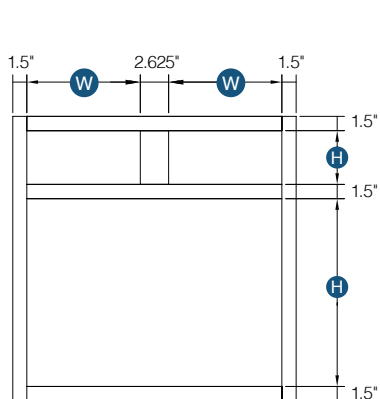

Item Code	Drawer Front Size (x2)		Door Size (x2)		Drawer Front Size (x2)		Door Size (x2)	
	Premier				Builder			
Item Code	W	H	W	H	W	H	W	H
B24-2*	23.5"	6.75"	11.6875"	21.5"	22"	6.7"	11"	20.7"
B27	13.1875"	6.75"	13.1875"	21.5"	12.5"	6.7"	12.5"	20.7"
B30	14.6875"	6.75"	14.6875"	21.5"	14"	6.7"	14"	20.7"
B33	16.1875"	6.75"	16.1875"	21.5"	15.5"	6.7"	15.5"	20.7"
B36	17.6875"	6.75"	17.6875"	21.5"	16.9"	6.7"	16.9"	20.7"
B39	19.1875"	6.75"	19.1875"	21.5"	18.45"	6.7"	18.45"	20.75"

*Includes one drawer and two doors