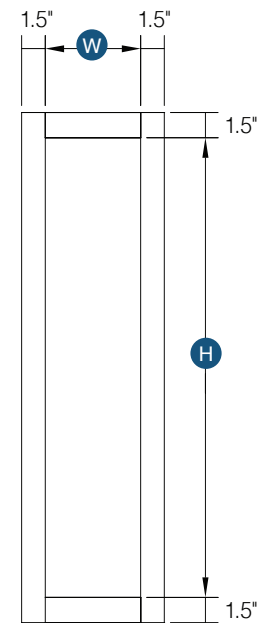

Works great with a vanity

Item Code	Top/ Middle Drawer Opening (x2)		Top/ Middle Drawer Front Size (x2)	
	W	H	W	H
DWR1548	12"	4.25"	14.5"	5.5"
DWR1554	12"	4.25"	14.5"	5.5"
DWR1560	12"	4.25"	14.5"	5.5"

Item Code	Bottom Drawer Opening		Bottom Drawer Front Size	
	W	H	W	H
DWR1548	12"	4"	14.5"	5.5"
DWR1554	12"	4"	14.5"	5.5"
DWR1560	12"	4"	14.5"	5.5"

Works great with a vanity

Item Code	Top/ Middle Drawer Opening (x2)		Top/ Middle Drawer Front Size (x2)	
	W	H	W	H
DWR1548	12"	4.25"	14.5"	5.75"
DWR1554	12"	4.25"	14.5"	5.75"
DWR1560	12"	4.25"	14.5"	5.75"

PRODUCT SPECS BASE CABINETS

Single Door Full Height Base

Item Code	Outer Dimensions			Opening Size		Shaker	Brooklyn	Door Size		Essential White	Essential Gray	Door Size	
	W	H	D	W	H	Premier		W	H	Builder		W	H
B09	9"	34.5"	24"	6"	27"	✓	✓	8.5"	28.75"	✓	✓	7"	28"

PRODUCT SPECS BASE CABINETS

Single Door Full Height Base

By Kitchen Cabinet Distributors

Item Code	Outer Dimensions			Opening Size		Oslo	Door Size	
	W	H	D	W	H	Premier	W	H
B09	9"	34.5"	24"	6"	27"	✓	8.5"	29.19"