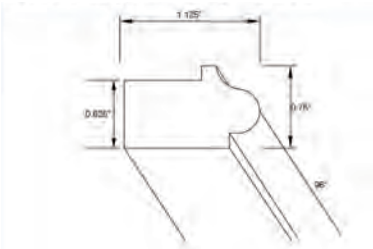

Large Crown Molding

Item Code	Outer Dimensions			Oslo	Shaker	Brooklyn	Essential White	Essential Gray
	W	H	D	Premier			Builder	
BCM8	96	3.25	2.625	-	-	✓	✓	✓

Bottom Edge Molding

Item Code	Outer Dimensions			Oslo	Shaker	Brooklyn	Essential White	Essential Gray
	W	H	D	Premier			Builder	
BEM8	96	0.75	1.125	✓	✓	✓	✓	✓