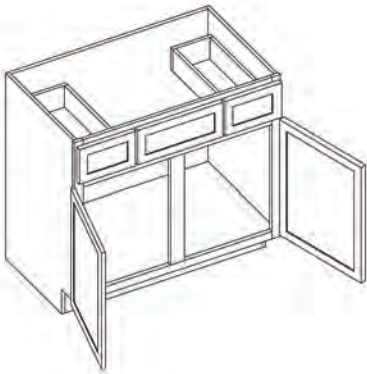

Item Code	Outer Dimensions			Oslo	Shaker	Brooklyn	Essential White	Essential Gray
	W	H	D	Premier			Builder	
VS36	36	34.5	21	✓	✓	✓	✓	✓
VS39	39	34.5	21	-	-	-	✓	-
VS42	42	34.5	21	✓	✓	✓	✓	✓
VS48	48	34.5	21	✓	✓	✓	✓	✓