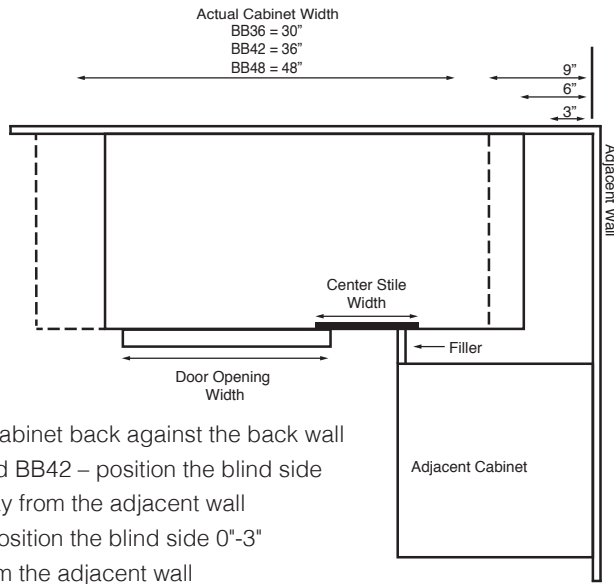

Front of frame can be trimmed to accommodate a sink insert up to 13.5"

Corner Sink Front

Item Code	Outer Dimensions			Oslo	Shaker	Brooklyn	Essential White	Essential Gray
	W	H	D	Premier			Builder	
CSF42	27	34.5	2	✓	✓	✓	✓	✓
YN-CSF-FLOOR	48	0.5	48	✓	✓	✓	✓	✓

Sink floor and hinges are sold separately
Back of face frame measures 27" wide

Installing a Blind Base Cabinet

Proper installation ensures that the drawer will clear hardware, and doors will open, and show correct reveal