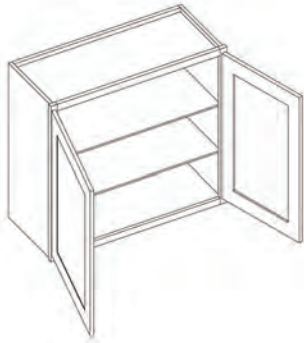

Deep Double Door Wall Cabinet