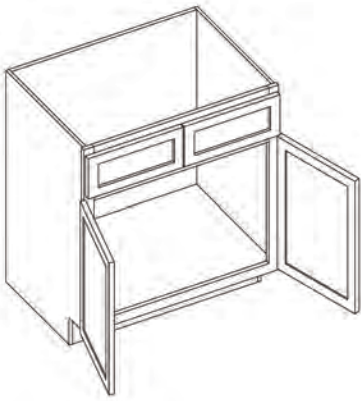

Sink Base Cabinet

Item Code	Outer Dimensions			Oslo	Shaker	Brooklyn	Essential White	Essential Gray
	W	H	D	Premier			Builder	
SB30	30	34.5	24	✓	✓	✓	✓	✓
SB33	33	34.5	24	✓	✓	✓	✓	✓
SB36	36	34.5	24	✓	✓	✓	✓	✓