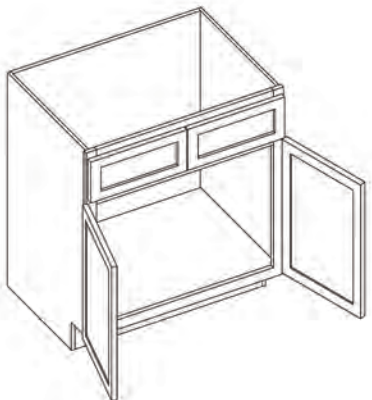

Item Code	Outer Dimensions			Oslo	Shaker	Brooklyn	Essential White	Essential Gray
	W	H	D	Premier			Builder	
V24-2*	24	34.5	21	✓	✓	✓	✓	✓
V27	27	34.5	21	✓	✓	✓	✓	✓
V30	30	34.5	21	✓	✓	✓	✓	✓
V33	33	34.5	21	✓	✓	✓	✓	✓
V36	36	34.5	21	✓	✓	✓	✓	✓
V39	39	34.5	21	-	-	-	✓	-
V42	42	34.5	21	-	-	-	✓	-

*Includes one false front drawer and two doors

Oslo features a single drawer on all vanity cabinet sizes