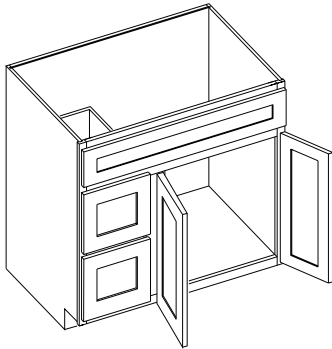

Item Code	Outer Dimensions			Oslo	Shaker	Brooklyn	Essential White	Essential Gray
	W	H	D	Premier			Builder	
VSBD36	36	34.5	21	✓	✓	✓	-	-
VSBDL36	36	34.5	21	✓	✓	✓	-	-

Pictured is the VSBDL36