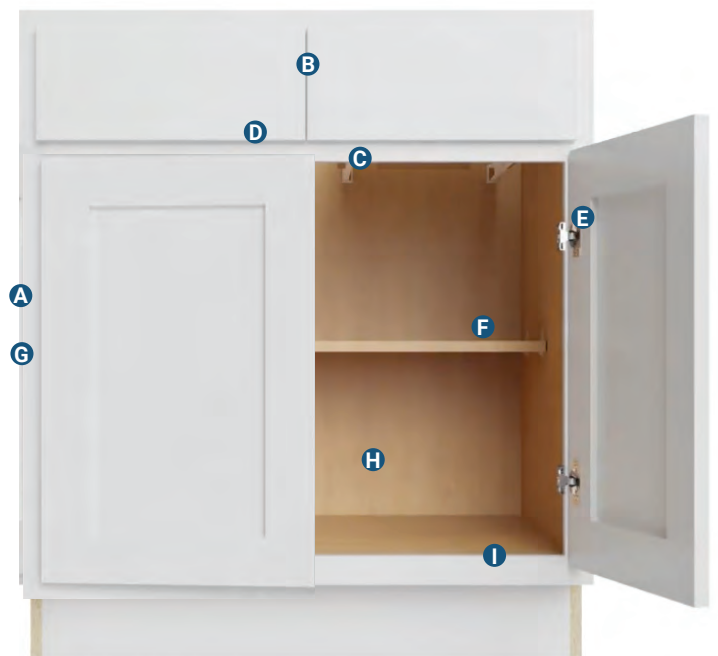

BROOKLYN
MODERN
GRAY
(BG)

BROOKLYN
FAWN
(BF)

BROOKLYN
SLATE
(BS)

BROOKLYN
MIDNIGHT
(BM)

Builder Series	
Cabinet Box A	1/2" engineered wood sides, plywood back
Drawer Box B	5/8" solid wood, dovetailed
Drawer Slides C	Undermount, 3/4 extension, non-soft-close (option to upgrade to soft-close, full extension)
Door & Drawer Front D	Partial overlay; 5-piece doors & drawers; HDF stiles & rails; MDF center panel
Hinge E	6-way adjustable, soft-close
Shelves F	Adjustable, 3/4" engineered wood
Exterior Finish G	Finished to match doors
Interior Finish H	Natural melamine
Face Frame I	Solid wood
Certifications	TSCA VI, CARB 2, KCMA