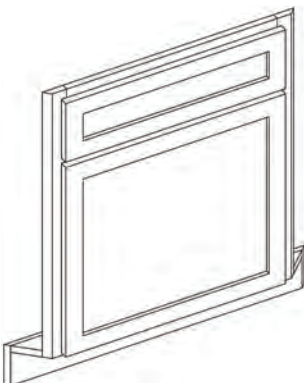

Corner Sink Front

Item Code	Outer Dimensions			Oslo	Shaker	Brooklyn	Essential White	Essential Gray
	W	H	D	Premier			Builder	
CSF42	27	34.5	2	✓	✓	✓	✓	✓
YN-CSF-FLOOR	48	0.5	48	✓	✓	✓	✓	✓

Sink floor and hinges are sold separately
Back of face frame measures 27" wide