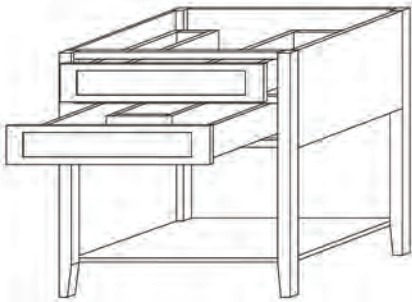

Open Shelf Vanity Sink Base

Item Code	Outer Dimensions			Oslo	Shaker	Brooklyn	Essential White	Essential Gray
	W	H	D	Premier			Builder	
VSBOS36	36	34.5	21	✓	✓	✓	-	-

Includes adjustable feet

Total height does not account for adjustable foot height

SCAN FOR
Open Shelf Vanity Assembly Video