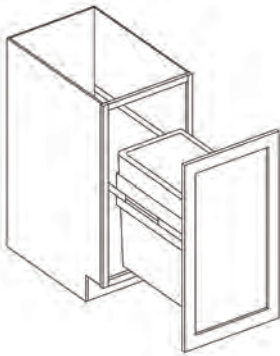

Item Code	Outer Dimensions			Oslo	Shaker	Brooklyn	Essential White	Essential Gray
	W	H	D	Premier			Builder	
TRB18FH	18	34.5	24	✓	✓	✓	-	-
TRB-1*	18	34.5	24	✓	✓	✓	-	-
TRB-2**	18	34.5	24	✓	✓	✓	-	-

*Includes one 50 QT can
**Includes two 35 QT cans