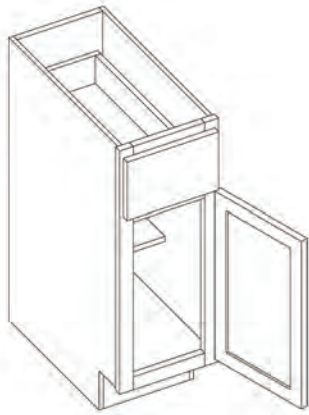

Single Door Base Cabinet

Item Code	Outer Dimensions			Oslo	Shaker	Brooklyn	Essential White	Essential Gray
	W	H	D	Premier			Builder	
B12-RH	12	32.5	24	-	✓	-	✓	-
B15-RH	15	32.5	24	-	✓	-	✓	-
B18-RH	18	32.5	24	-	✓	-	✓	-
B21-RH	21	32.5	24	-	✓	-	✓	-

Only available in Shaker White & Essential White