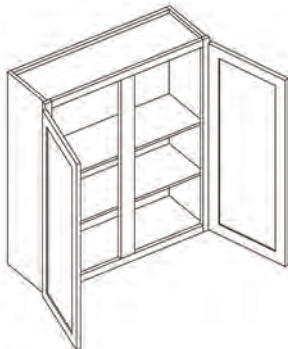

Item Code	Outer Dimensions			Oslo	Shaker	Brooklyn	Essential White	Essential Gray
	W	H	D	Premier			Builder	
W4230	42	30	12	✓	✓	✓	✓	✓
W4530	45	30	12	-	-	-	✓	-
W4236	42	36	12	✓	✓	✓	✓	✓
W4536	45	36	12	-	-	-	✓	-
W4242*	42	42	12	✓	✓	✓	✓	✓
W4542*	45	42	12	-	-	-	✓	-

*Includes 3 shelves