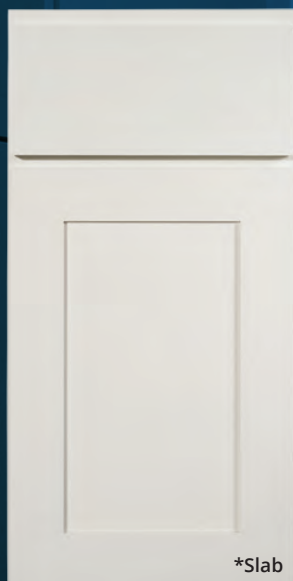

*Slab

Shaker Designer White