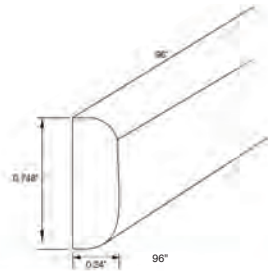

Batten Molding

Item Code	Outer Dimensions			Oslo	Shaker	Brooklyn	Essential White	Essential Gray
	W	H	D	Premier			Builder	
BAM8	96	0.75	0.25	✓	✓	✓	✓	✓