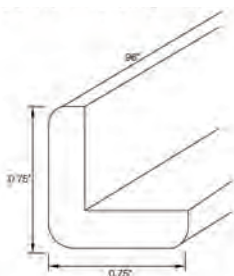

Outside Corner Molding

Item Code	Outer Dimensions			Oslo	Shaker	Brooklyn	Essential White	Essential Gray
	W	H	D	Premier			Builder	
OCM8	96	0.75	0.75	✓	✓	✓	✓	✓