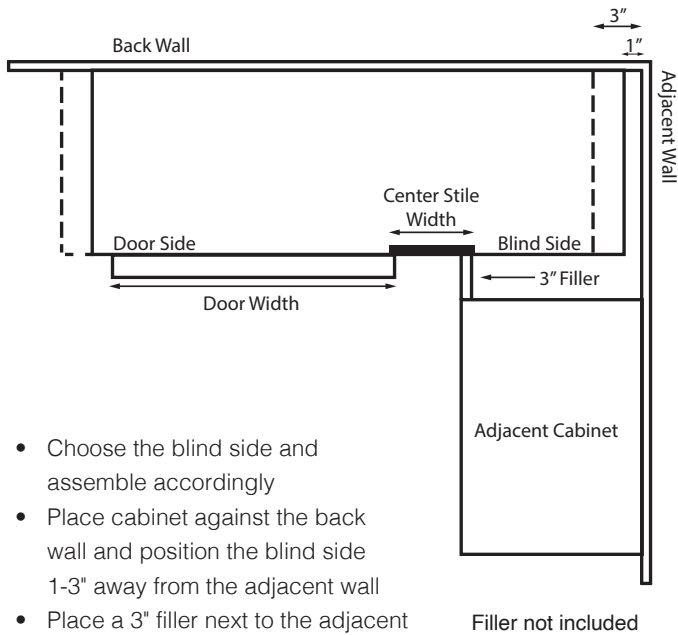

Can be installed vertically or horizontally

Wine Rack holds 11 standard wine bottles

SCAN FOR
Wine Rack Assembly Video

Item Code	Outer Dimensions		
	W	H	D
WR3018	30	18	12

Finished interior

Only available in Brooklyn Fawn & White - Shaker Moss - Oslo Oak & White

Can be installed vertically or horizontally

Wine Rack holds 30 standard wine bottles

Installing a Blind Wall Cabinet

Proper installation ensures that the doors will open and show correct reveal

- Choose the blind side and assemble accordingly
- Place cabinet against the back wall and position the blind side 1-3" away from the adjacent wall
- Place a 3" filler next to the adjacent cabinet so door can operate