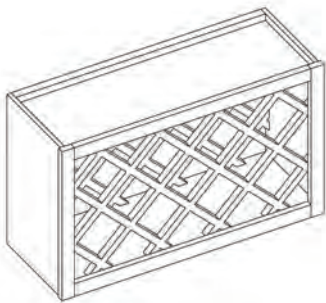

Item Code	Outer Dimensions		
	W	H	D
WR3018	30	18	12

Finished interior

Only available in Brooklyn Gray, Midnight & Slate - Shaker White, Sand, Kodiak & Espresso - Essential Gray & White

Can be installed vertically or horizontally

Wine Rack holds 11 standard wine bottles

SCAN FOR
Wine Rack Assembly Video