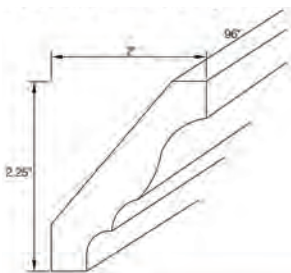

Traditional Crown Molding