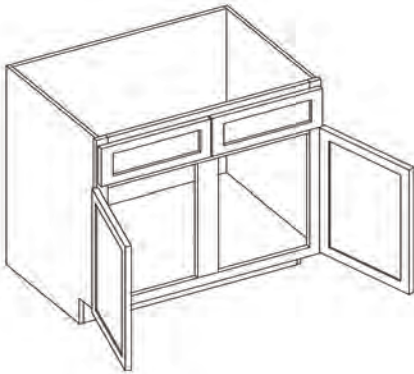

Item Code	Outer Dimensions			Oslo	Shaker	Brooklyn	Essential White	Essential Gray
	W	H	D	Premier			Builder	
SB42	42	34.5	24	✓	✓	✓	✓	✓
SB48	48	34.5	24	✓	✓	✓	-	-