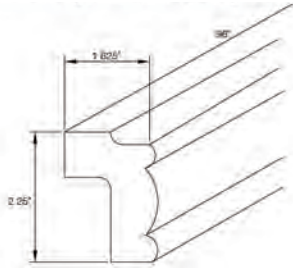

Light Rail Molding - Traditional

Item Code	Outer Dimensions			Oslo	Shaker	Brooklyn	Essential White	Essential Gray
	W	H	D	Premier			Builder	
LRM8	96	2.25	1.625	-	✓	✓	✓	✓