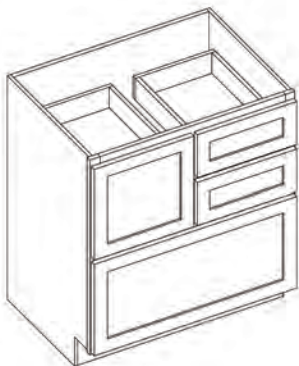

Cooking Center Base Cabinet