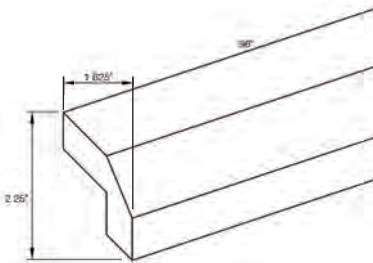

Light Rail Molding - Transitional

Item Code	Outer Dimensions			Oslo	Shaker	Brooklyn	Essential White	Essential Gray
	W	H	D	Premier			Builder	
LRMT8	96	2.25	1.625	✓	-	✓*	-	-

*Only available in Brooklyn White