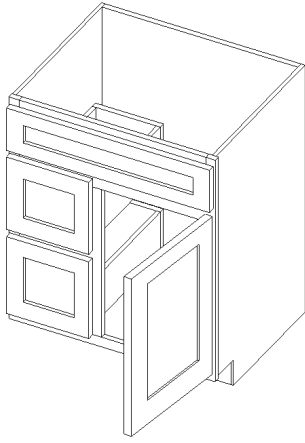

Vanity Sink Base

Item Code	Outer Dimensions			Oslo	Shaker	Brooklyn	Essential White	Essential Gray
	W	H	D	Premier			Builder	
VSBD30	30	34.5	21	✓	✓	✓	-	-
VSBDL30	30	34.5	21	✓	✓	✓	-	-

Pictured is the VSBDL30