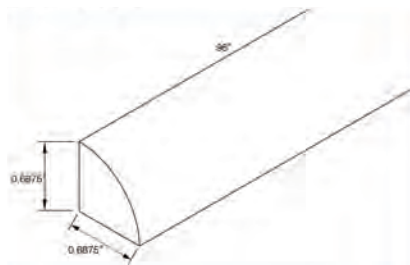

Shoe Molding

Item Code	Outer Dimensions			Oslo	Shaker	Brooklyn	Essential White	Essential Gray
	W	H	D	Premier			Builder	
SHOE	96	0.6875	0.6875	✓	✓	✓	✓	✓