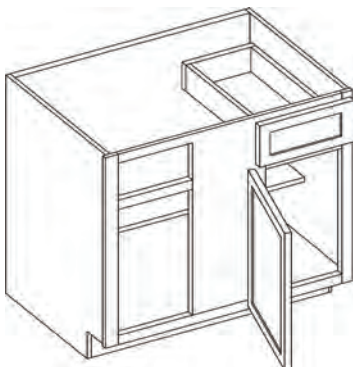

*Filler not included

Blind Base Cabinet

Item Code	Outer Dimensions			Oslo	Shaker	Brooklyn	Essential White	Essential Gray
	W	H	D	Premier			Builder	
BB36	30	34.5	24	✓	✓	✓	✓	✓

Image shown is hinge left

Item Code	Outer Dimensions			Oslo	Shaker	Brooklyn	Essential White	Essential Gray
	W	H	D	Premier			Builder	
BB42	36	34.5	24	✓	✓	✓	✓	✓
BB48	48	34.5	24	✓	✓	✓	✓	✓