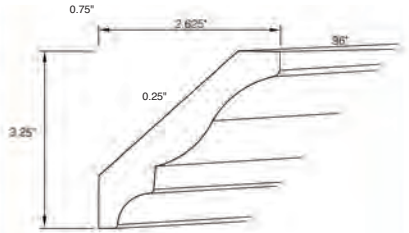

Large Crown Molding

Item Code	Outer Dimensions			Oslo	Shaker	Brooklyn	Essential White	Essential Gray
	W	H	D	Premier			Builder	
BCM8	96	3.25	2.625	-	-	✓	✓	✓

Bottom Edge Molding

Item Code	Outer Dimensions			Oslo	Shaker	Brooklyn	Essential White	Essential Gray
	W	H	D	Premier			Builder	
BEM8	96	0.75	1.125	✓	✓	✓	✓	✓