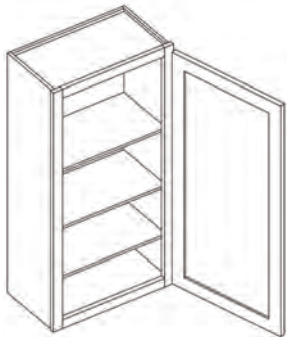

Item Code	Outer Dimensions			Oslo	Shaker	Brooklyn	Essential White	Essential Gray
	W	H	D	Premier			Builder	
W942	9	42	12	✓	✓	✓	✓	✓
W1242	12	42	12	✓	✓	✓	✓	✓
W1542	15	42	12	✓	✓	✓	✓	✓
W1842	18	42	12	✓	✓	✓	✓	✓
W2142	21	42	12	✓	✓	✓	✓	✓