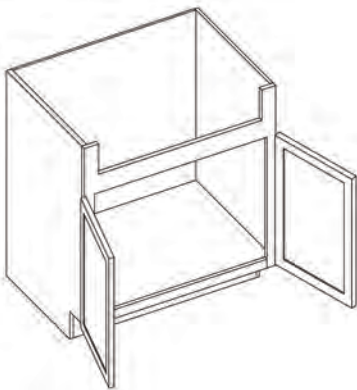

Farm Sink Base Cabinet

Item Code	Outer Dimensions			Oslo	Shaker	Brooklyn	Essential White	Essential Gray
	W	H	D	Premier			Builder	
FSB36	36	34.5	24	✓	✓	✓	-	-

Front of frame can be trimmed to accommodate a sink insert up to 13.5"