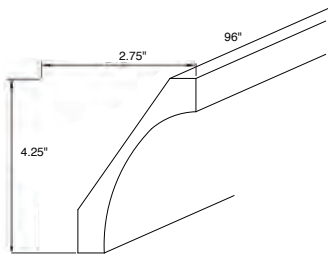

Cove Crown Molding

Item Code	Outer Dimensions			Oslo	Shaker	Brooklyn	Essential White	Essential Gray
	W	H	D	Premier			Builder	
COM8	96	4.25	2.75	✓	✓	✓	✓	✓