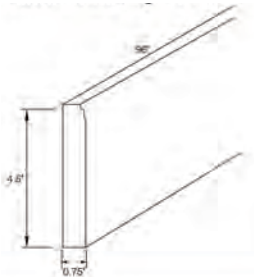

Furniture Base Molding

Item Code	Outer Dimensions			Oslo	Shaker	Brooklyn	Essential White	Essential Gray
	W	H	D	Premier			Builder	
FBM8	96	4.5	0.75	✓	✓	✓	✓	✓