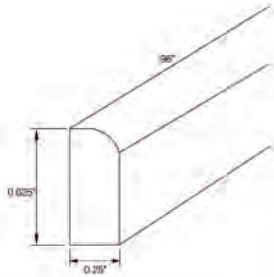

Scribe

Item Code	Outer Dimensions			Oslo	Shaker	Brooklyn	Essential White	Essential Gray
	W	H	D	Premier			Builder	
SCRIBE	96	0.625	0.25	✓	✓	✓	✓	✓