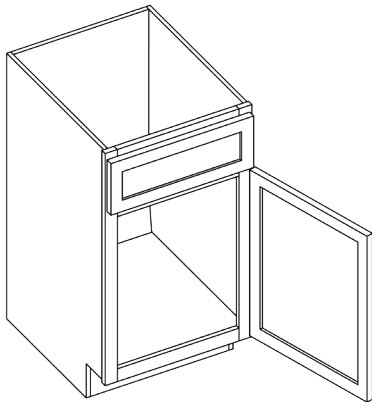

Single Door Vanity

Item Code	Outer Dimensions			Oslo	Shaker	Brooklyn	Essential White	Essential Gray
	W	H	D	Premier			Builder	
V21	21	34.5	21	✓	✓	✓	-	-

Double Door Vanity