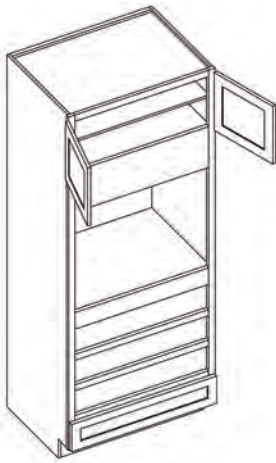

Image shown is hinge left

Tall Cabinet Coding

Notes:

- Standard tall cabinets are 24" deep.
- Add door thickness for total cabinet depth.

Oven Cabinet (Includes One Drawer)

Item Code	Outer Dimensions			Oslo	Shaker	Brooklyn	Essential White	Essential Gray
	W	H	D	Premier			Builder	
OC3390	33	90	24	✓	✓	✓	✓	✓
OC3396	33	96	24	✓	✓	✓	✓	✓