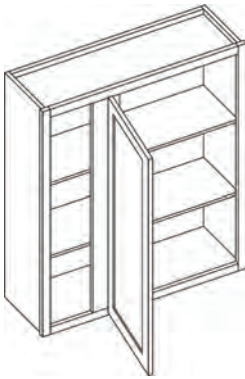

Blind Wall Cabinet

Item Code	Outer Dimensions			Oslo	Shaker	Brooklyn	Essential White	Essential Gray
	W	H	D	Premier	Builder			
BW2430	24	30	12	-	✓	✓	-	-
BW3030	30	30	12	✓	✓	✓	✓	✓
BW3630	36	30	12	✓	✓	✓	✓	✓
BW2436	24	36	12	-	✓	-	-	-
BW3036	30	36	12	✓	✓	✓	-	-
BW3636	36	36	12	✓	✓	✓	✓	✓
BW3042*	30	42	12	✓	✓	✓	-	-
BW3642*	36	42	12	✓	✓	✓	✓	✓

*Includes 3 shelves
Image shown is hinge left

SCAN FOR THE FULL PRODUCT SPECIFICATION GUIDE

PRODUCT COMPARISON

Product Name	Material	Finish
Blind Wall Cabinet	30" x 30" x 12"	Essential White
Blind Wall Cabinet	36" x 30" x 12"	Essential Gray
Blind Wall Cabinet	30" x 36" x 12"	Essential White
Blind Wall Cabinet	36" x 36" x 12"	Essential Gray
Blind Wall Cabinet	30" x 42" x 12"	Essential White
Blind Wall Cabinet	36" x 42" x 12"	Essential Gray

PRODUCT SPECS WALL CABINETS

Wall Cabinet Coding

Standard (12" Deep)

W 30 36

H 30 36

D 12 12

Color: Essential White Essential Gray

Refrigerator

W 36 18 24

H 36 36

D 12 12

Color: Essential White Essential Gray

Notes:

- Standard wall cabinets are 12" deep. Refrigerator cabinets are 24" deep.
- Add door thickness for total cabinet depth.

PRODUCT SPECS WALL CABINETS

42" High Single Door Wall Cabinet

Item Code	W	H	D	Oslo	Shaker	Brooklyn	Essential White	Essential Gray
BW3042*	30	42	12	✓	✓	✓	-	-
BW3642*	36	42	12	✓	✓	✓	✓	✓