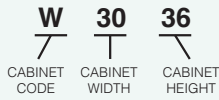

Wall Cabinet Coding

Standard (12" Deep)

Notes:

- Standard wall cabinets are 12" deep. Refrigerator cabinets are 24" deep.
- Add door thickness for total cabinet depth.

Refrigerator

Single Door Wall Cabinet