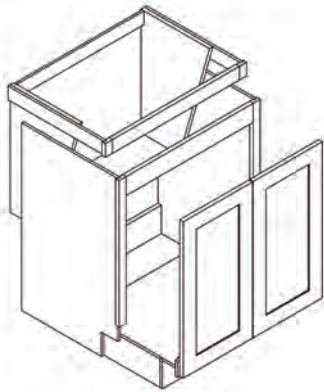

Sink Base Cabinet

Item Code	Outer Dimensions			Oslo	Shaker	Brooklyn	Essential White	Essential Gray
	W	H	D	Premier			Builder	
SB30-ACC	30	32.5	24	-	✓	-	✓	-
SB36-ACC	36	32.5	24	-	✓	-	✓	-

Finished interior

Only available in Shaker White & Essential White

Removable, non-operating door front and toe kick

Hanging Vanity