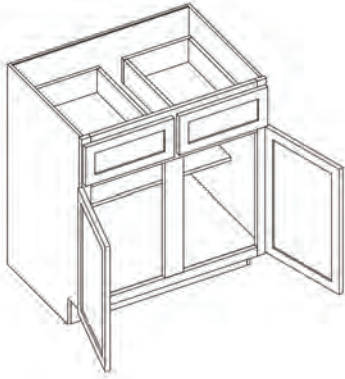

Double Door Base Cabinet with Center Stile

Item Code	Outer Dimensions			Oslo	Shaker	Brooklyn	Essential White	Essential Gray
	W	H	D	Premier			Builder	
B42	42	34.5	24	✓	✓	✓	✓	✓
B45	45	34.5	24	-	-	-	✓	-

Trash Can Base (Full Height) Cabinet