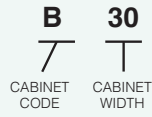

Base Cabinet Coding

Notes:

- Standard base cabinets are 24" deep and 34.5" high.
- Add door thickness for total cabinet depth.
- Oslo has a single drawer size on cabinets up to 36"
- Builder Series comes standard with slab drawer front and can be upgraded to soft-close on assembled orders.
- Shaker White comes standard with slab drawer front but can be upgraded to 5-piece.