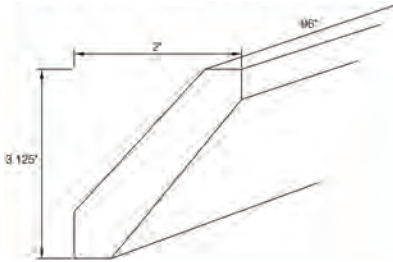

Shaker Crown Molding

Item Code	Outer Dimensions			Oslo	Shaker	Brooklyn	Essential White	Essential Gray
	W	H	D	Premier			Builder	
SCM8	96	3.125	2	✓	✓	✓*	✓	✓

*Only available in Brooklyn White, Gray & Midnight