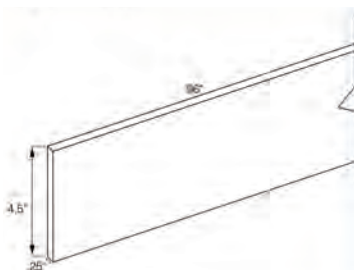

Toe Kick

Item Code	Outer Dimensions			Oslo	Shaker	Brooklyn	Essential White	Essential Gray
	W	H	D	Premier			Builder	
TKS8	96	4.5	0.25	✓	✓	✓	✓	✓