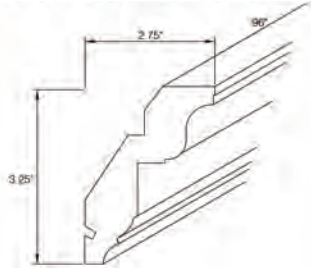

Royal Crown Molding

Item Code	Outer Dimensions			Oslo	Shaker	Brooklyn	Essential White	Essential Gray
	W	H	D	Premier			Builder	
RCM8	96	3.25	2.75	-	✓	✓	✓	✓