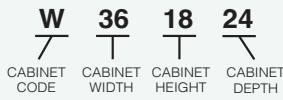

Wall Cabinet Coding

Standard (12" Deep)

Notes:

- Standard wall cabinets are 12" deep. Refrigerator cabinets are 24" deep.
- Add door thickness for total cabinet depth.

Refrigerator

Single Door Wall Cabinet