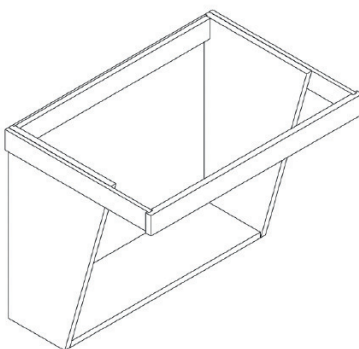

Item Code	Outer Dimensions			Oslo	Shaker	Brooklyn	Napa	Essential White	Essential Gray
	W	H	D	Premier			Builder		
V30-ACC	30	32.5	21	-	✓	-	-	✓	-
V36-ACC	36	32.5	21	-	✓	-	-	✓	-

Only available in Shaker White & Essential White