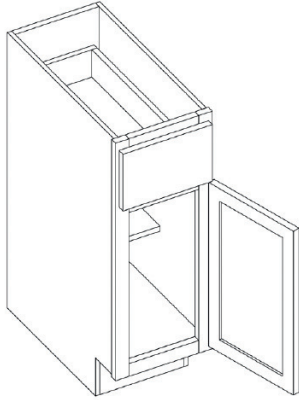

ADA Compatible Cabinets

Single Door Standard Base Cabinet