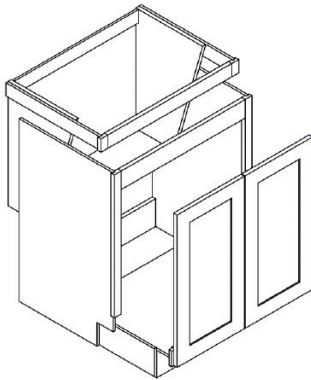

Sink Base Cabinet

Item Code	Outer Dimensions			Oslo	Shaker	Brooklyn	Napa	Essential White	Essential Gray
	W	H	D	Premier			Builder		
SB30-ACC	30	32.5	24	-	✓	-	-	✓	-
SB36-ACC	36	32.5	24	-	✓	-	-	✓	-

Only available in Shaker White & Essential White

Vanity Drawer Base