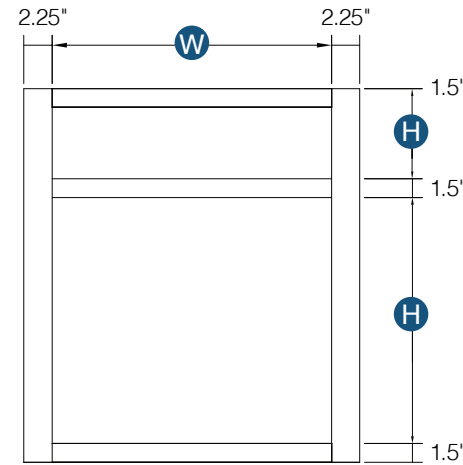

Item Code	Outer Dimensions			Oslo	Door Opening		False Drawer Opening		Door Size		False Drawer Front Size	
	W	H	D	Premier	W	H	W	H	W	H	W	H
CSF42	27"	34.5"	2"	✓	22.5"	19.75"	22.5"	5.75"	22.25"	23.54"	23.54"	6.7"
YN-CSF-FLOOR	48"	0.5"	48"	✓								

Sink floor and hinges are sold separately.
Back of face frame measures 27" wide