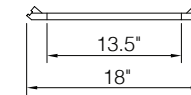

Item Code	Outer Dimensions			Opening Size		Oslo	Door Size	
	W	H	D	W	H	Premier	W	H
CW2415	24"	15"	12"	9"	27"	✓	14.5"	13.8"