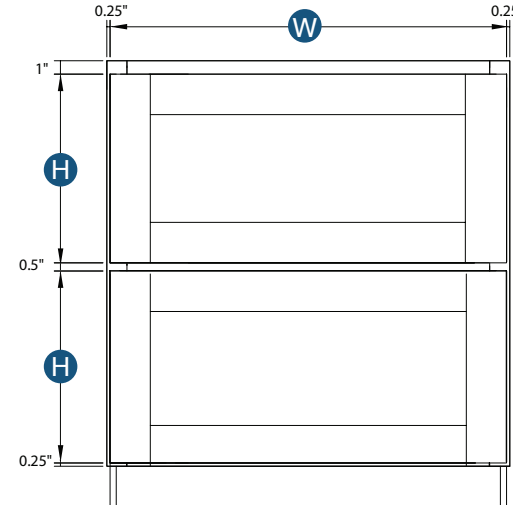

PRODUCT SPECS BASE CABINETS

30" - 36" Two Drawer Base

Item Code	Outer Dimensions			Shaker	Brooklyn	Napa	Essential White	Essential Gray
	W	H	D	Premier			Builder	
DB30-2	30"	34.5"	24"	✓	✓	✓	-	-
DB36-2	36"	34.5"	24"	✓	✓	-	-	-

Item Code	Bottom Opening		Top Opening		Bottom Drawer Front Size		Top Drawer Front Size	
	W	H	W	H	W	H	W	H
DB30-2	27"	12.5"	27"	13"	29.5"	14.25"	29.5"	14"
DB36-2	33"	12.5"	33"	13"	35.5"	14.25"	35.5"	14"