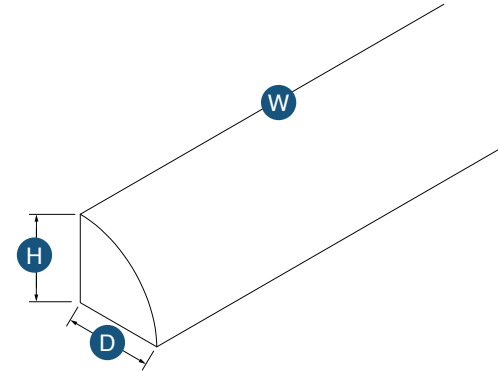

Shoe Molding

Item Code	Outer Dimensions			Oslo	Shaker	Brooklyn	Napa	Essential White	Essential Gray
	W	H	D						
SHOE	96"	0.6875"	0.6875"	✓	✓	✓	✓	✓	✓