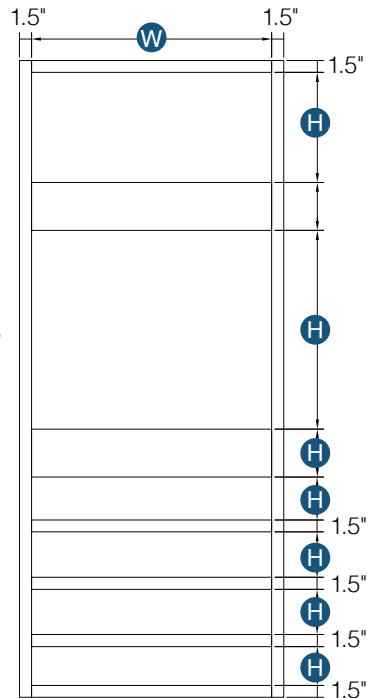

PRODUCT SPECS TALL CABINETS

Oven Cabinet

Item Code	Outer Dimensions			Oslo	Shaker	Brooklyn	Napa	Essential White	Essential Gray
	W	H	D	Premier				Builder	
OC3390	33"	90"	24"	✓	✓	✓	✓	✓	✓
OC3396	33"	96"	24"	✓	✓	✓	✓	✓	✓

Item Code	Door Opening		Drawer Opening		Middle Opening (x2)		Bottom Opening	
	W	H	W	H	W	H	W	H
OC3390	30"	19.75"	30"	5.375"	30"	5.375"	30"	4.625"
OC3396	30"	25.75"	30"	5.375"	30"	5.375"	30"	4.625"

Item Code	Door Size		Drawer Size		Door Size		Drawer Size	
	W	H	W	H	W	H	W	H
OC3390	16.1875"	21.5"	32.5"	6.75"	15.5"	20.7"	31"	6.7"
OC3396	16.1875"	27.5"	32.5"	6.75"	15.5"	26.7"	31"	6.7"