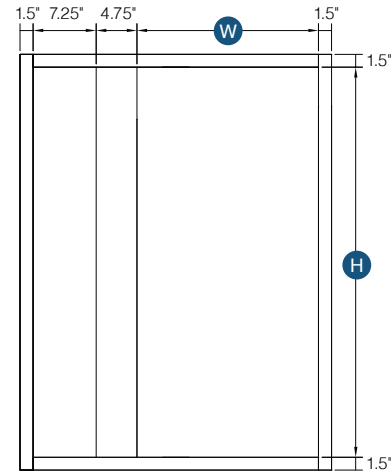

PRODUCT SPECS WALL CABINETS

42" High Blind Wall Cabinet

Item Code	Outer Dimensions			Opening Size		Oslo	Shaker	Brooklyn	Napa	Door Size		Essential White	Essential Gray	Door Size	
	W	H	D	W	H	Premier				W	H	Builder		W	H
BW3042	30"	42"	12"	15"	39"	✓	✓	✓	✓	17.5"	40.75"	-	-	-	-
BW3642	36"	42"	12"	21"	39"	✓	✓	✓	✓	23.5"	40.75"	✓	✓	22"	40"

Includes 3 shelves
Image shown is hinge left