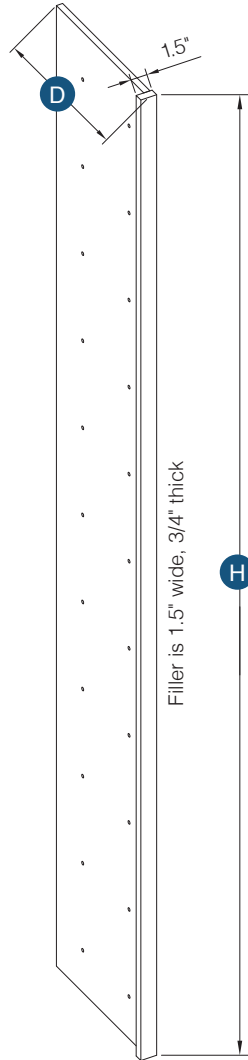

PRODUCT SPECS FILLERS & PANELS

Bookcase End

Item Code	Outer Dimensions			Oslo	Shaker	Brooklyn	Napa	Essential White	Essential Gray
	W	H	D	Premier				Builder	
BCE1596	1.5"	96"	15"	✓	✓	✓	✓	✓	✓

0.5" panel thickness

Shelf and shelf clips sold separately