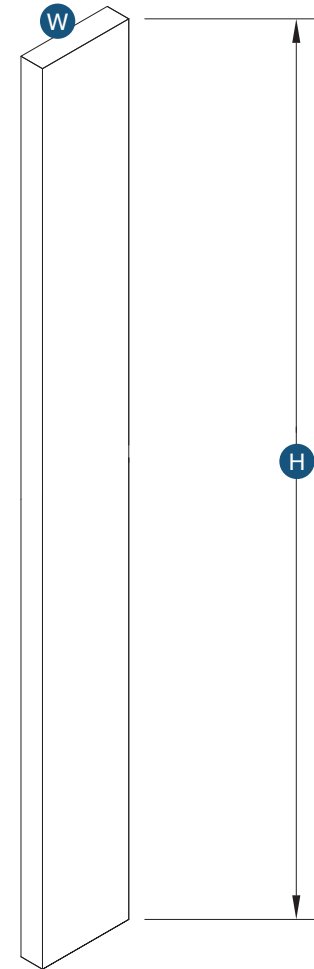

Filler

Item Code	Outer Dimensions			Oslo	Shaker	Brooklyn	Napa	Essential White	Essential Gray
	W	H	D	Premier				Builder	
F396	3"	96"	0.75"	✓	✓	✓	✓	✓	✓
F696	6"	96"	0.75"	✓	✓	✓	✓	✓	✓

All four edges finished