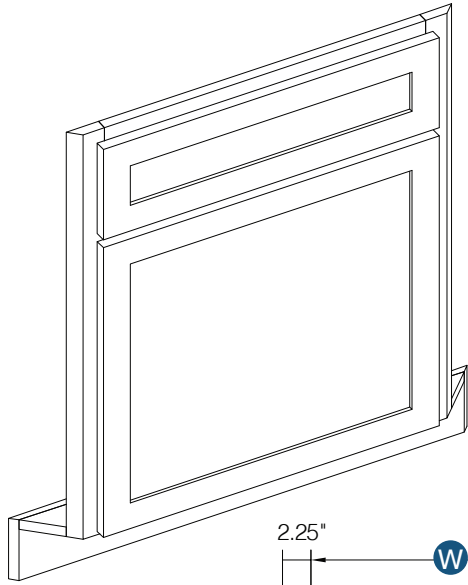

PRODUCT SPECS BASE CABINETS

Corner Sink Front

Item Code	Outer Dimensions			Shaker	Brooklyn	Napa	Essential White	Essential Gray
	W	H	D	Premier			Builder	
CSF42	27"	34.5"	2"	✓	✓	✓	✓	✓
YN-CSF-FLOOR	48"	0.5"	48"	✓	✓	✓	✓	✓

Item Code	Door Opening		False Drawer Opening	
	W	H	W	H
CSF42	22.5"	19.75"	22.5"	5.75"

Item Code	Premier			
	Door Size		False Drawer Front Size	
	W	H	W	H
CSF42	23.5"	21.5"	23.5"	6.75"

Item Code	Builder			
	Door Size		False Drawer Size	
	W	H	W	H
CSF42	23.5"	20.7"	23.5"	6.7"

Sink floor and hinges are sold separately.
Back of face frame measures 27" wide