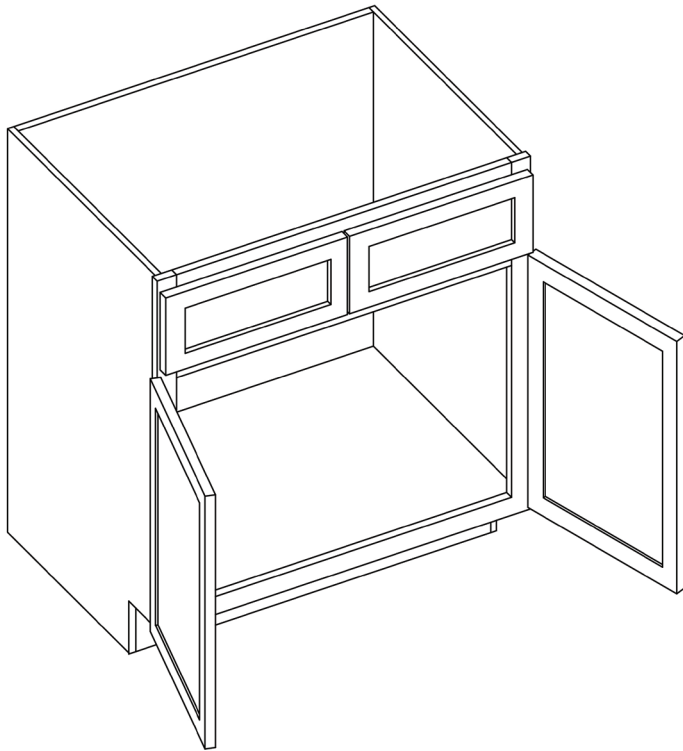

PRODUCT SPECS BASE CABINETS

Sink Base Cabinet

Item Code	Outer Dimensions			Oslo	Shaker	Brooklyn	Napa	Essential White	Essential Gray
	W	H	D	Premier				Builder	
SB30	30"	34.5"	24"	✓	✓	✓	✓	✓	✓
SB33	33"	34.5"	24"	✓	✓	✓	✓	✓	✓
SB36	36"	34.5"	24"	✓	✓	✓	✓	✓	✓

Item Code	False Drawer Opening (x2)		Door Opening	
	W	H	W	H
SB30	12.1875"	5.75"	27"	19.75"
SB33	13.6875"	5.75"	30"	19.75"
SB36	15.1875"	5.75"	33"	19.75"

Item Code	Premier			
	Top Drawer Front Size (x2)		Door Size (x2)	
	W	H	W	H
SB30	14.6875"	6.75"	14.6875"	21.5"
SB33	16.1875"	6.75"	16.1875"	21.5"
SB36	17.6875"	6.75"	17.6875"	21.5"

Item Code	Builder			
	False Drawer Front Size (x2)		Door Size (x2)	
	W	H	W	H
SB30	14"	6.7"	14"	20.7"
SB33	15.5"	6.7"	15.5"	20.7"
SB36	16.9"	6.7"	16.9"	20.7"

Builder has slab front drawer