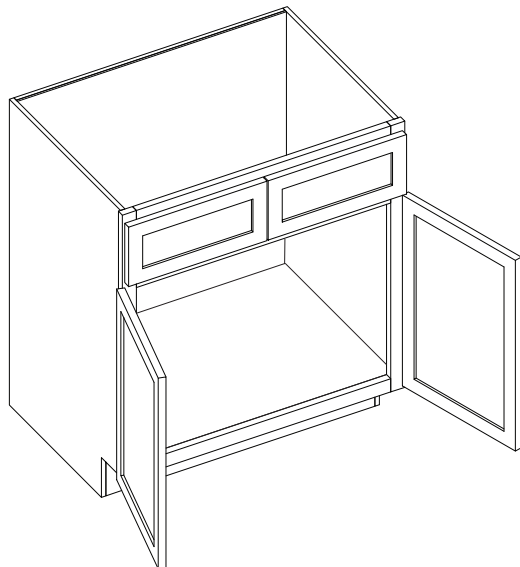

PRODUCT SPECS VANITY CABINETS

Double Door Vanity

Item Code	Outer Dimensions			Shaker	Brooklyn	Napa	Essential White	Essential Gray
	W	H	D	Premier			Builder	
V24-2*	24"	34.5"	21"	✓	✓	✓	✓	✓
V27	27"	34.5"	21"	✓	✓	✓	✓	✓
V30	30"	34.5"	21"	✓	✓	✓	✓	✓
V33	33"	34.5"	21"	✓	✓	✓	✓	✓
V36	36"	34.5"	21"	✓	✓	✓	✓	✓
V39	39"	34.5"	21"	-	-	-	✓	-
V42	42"	34.5"	21"	-	-	-	✓	-

Item Code	False Drawer Opening (x2)		Door Opening	
	W	H	W	H
V24-2*	21"	5.75"	21"	19.75"
V27	10.6875"	5.75"	24"	19.75"
V30	12.1875"	5.75"	27"	19.75"
V33	13.6875"	5.75"	30"	19.75"
V36	15.1875"	5.75"	33"	19.75"
V39	17.5"	5.75"	36"	19.75"
V42	18"	5.75"	39"	19.75"

Item Code	Premier				Builder			
	False Drawer Front Size (x2)		Door Size (x2)		False Drawer Front Size (x2)		Door Size (x2)	
	W	H	W	H	W	H	W	H
V24-2*	23.5"	6.75"	11.6875"	21.5"	22"	6.7"	11"	20.75"
V27	13.1875"	6.75"	13.1875"	21.5"	12.5"	6.7"	12.5"	20.75"
V30	14.6875"	6.75"	14.6875"	21.5"	14"	6.7"	14"	20.75"
V33	16.1875"	6.75"	16.1875"	21.5"	15.5"	6.7"	15.5"	20.75"
V36	17.6875"	6.75"	17.6875"	21.5"	16.9"	6.7"	16.9"	20.75"
V39	-	-	-	-	18.5"	6.7"	18.5"	20.75"
V42	-	-	-	-	19"	6.7"	19"	20.75"

*Includes one drawer and two doors
Napa and Oslo feature a single drawer on all vanity cabinet sizes