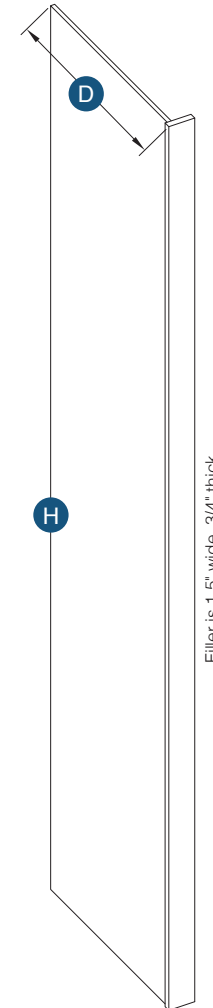

Tall End Panel (Refrigerator Panel)

Item Code	Outer Dimensions			Oslo	Shaker	Brooklyn	Napa	Essential White	Essential Gray
	W	H	D						
TEP3096	1.5"	96"	30"	✓	✓	✓	✓	✓	✓

0.5" panel thickness
Finished one side
Natural UV back