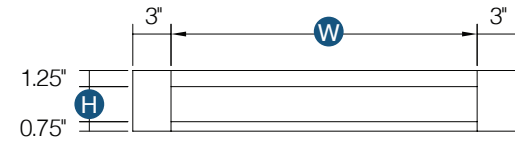

PRODUCT SPECS TALL CABINETS

Oven Cabinet Drawer

Item Code	Outer Dimensions			Oslo	Drawer Size		Shaker	Brooklyn	Napa	Drawer Size		Essential White	Essential Gray	Drawer Size	
	W	H	D		W	H				W	H	Builder		W	H
OCD337	32.5"	6.75"	24"	✓	32.5"	6.7"	✓	✓	✓	32.5"	6.75"	✓	✓	31"	6.7"