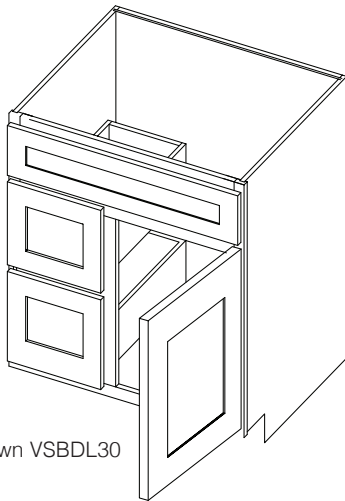

PRODUCT SPECS VANITY CABINETS

Vanity Combo Cabinet 30"

Image shown VSBDL30