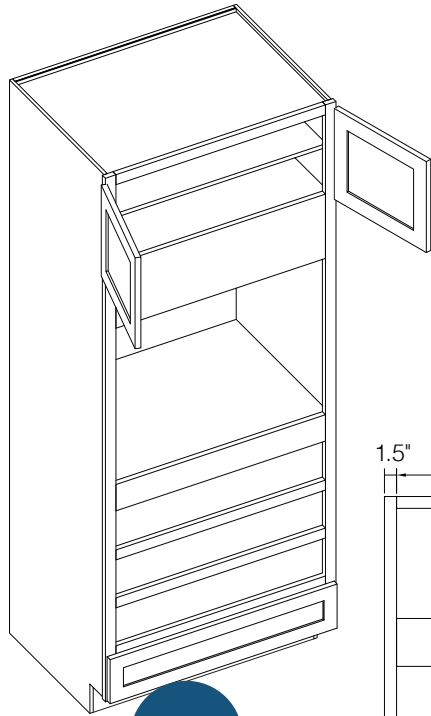

PRODUCT SPECS TALL CABINETS

Oven Cabinet

Item Code	Outer Dimensions			Oslo	Shaker	Brooklyn	Napa	Essential White	Essential Gray
	W	H	D	Premier				Builder	
OC3390	33"	90"	24"	✓	✓	✓	✓	✓	✓
OC3396	33"	96"	24"	✓	✓	✓	✓	✓	✓

Item Code	Door Opening		Drawer Opening		Middle Opening (x2)		Bottom Opening	
	W	H	W	H	W	H	W	H
OC3390	30"	19.75"	30"	5.375"	30"	5.375"	30"	4.625"
OC3396	30"	25.75"	30"	5.375"	30"	5.375"	30"	4.625"

Item Code	Door Size		Drawer Size		Door Size		Drawer Size	
	W	H	W	H	W	H	W	H
OC3390	16.1875"	21.5"	32.5"	6.75"	15.5"	20.7"	31"	6.7"
OC3396	16.1875"	27.5"	32.5"	6.75"	15.5"	26.7"	31"	6.7"