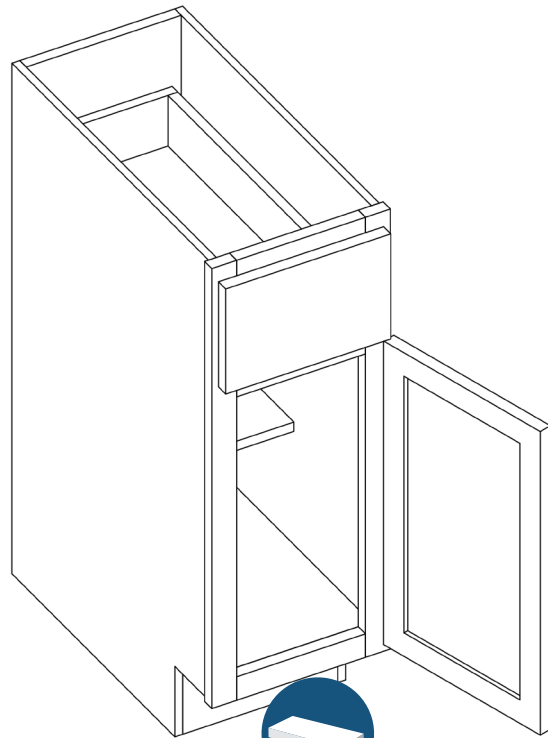

ADA COMPATIBLE PRODUCT SPECS BASE CABINETS

Single Door Standard Base Cabinet

INCLUDES
One Shelf