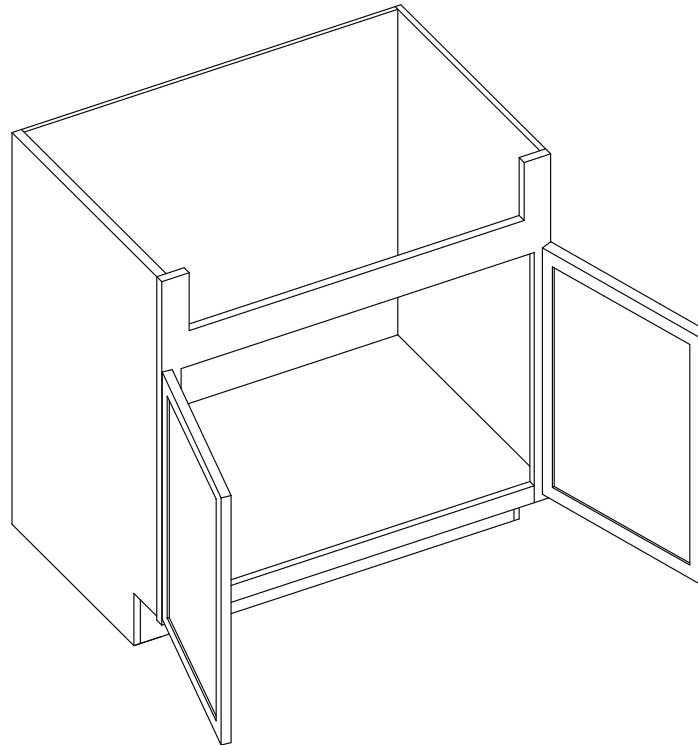

Top frame can be trimmed to accommodate different size sinks.

Item Code	Outer Dimensions			Oslo	Door Opening (x2)		Door Size (x2)	
	W	H	D	Premier	W	H	W	H
FSB36	36"	34.5"	24"	✓	33"	15"	17.7"	17"