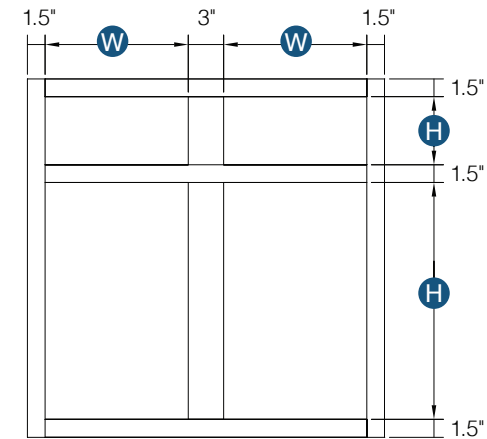

Item Code	Outer Dimensions			Oslo	False Drawer Opening (x2)		False Drawer Front Size (x2)		Door Opening (x2)		Door Size (x2)	
	W	H	D	Premier	W	H	W	H	W	H	W	H
SB42	42"	34.5"	24"	✓	18"	5.25"	20.5"	6.7"	18"	20.25"	20.5"	22.25"
SB48	48"	34.5"	24"	✓	21"	5.25"	23.5"	6.7"	21"	20.25"	23.5"	22.25"