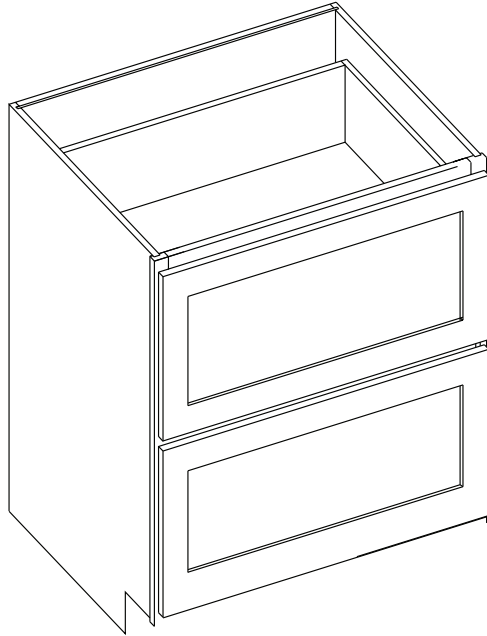

PRODUCT SPECS BASE CABINETS

30" - 36" Two Drawer Base

Item Code	Outer Dimensions			Shaker	Brooklyn	Napa	Essential White	Essential Gray
	W	H	D	Premier			Builder	
DB30-2	30"	34.5"	24"	✓	✓	✓	-	-
DB36-2	36"	34.5"	24"	✓	✓	-	-	-

Item Code	Bottom Opening		Top Opening		Bottom Drawer Front Size		Top Drawer Front Size	
	W	H	W	H	W	H	W	H
DB30-2	27"	12.5"	27"	13"	29.5"	14.25"	29.5"	14"
DB36-2	33"	12.5"	33"	13"	35.5"	14.25"	35.5"	14"