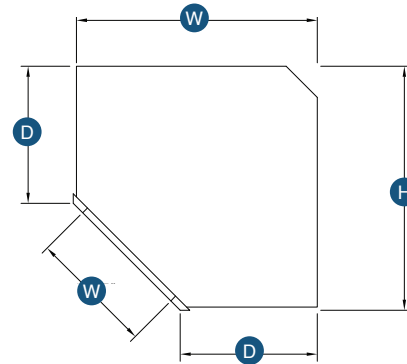

PRODUCT SPECS WALL CABINETS

15" Corner Wall Stacking Cabinet with Glass

Item Code	Outer Dimensions			Opening Size		Oslo	Shaker	Brooklyn	Napa	Door Size (x2)		Essential White	Essential Gray
	W	H	D	W	H					W	H		
CWS2415	24"	15"	12"	13.5"	12"	-	✓	✓	✓	14.5"	13.75"	-	-
CWS2715	27"	15"	12"	13.5"	12"	-	✓	✓	✓	14.5"	13.75"	-	-

Door comes pre-routed with glass insert and finished interior