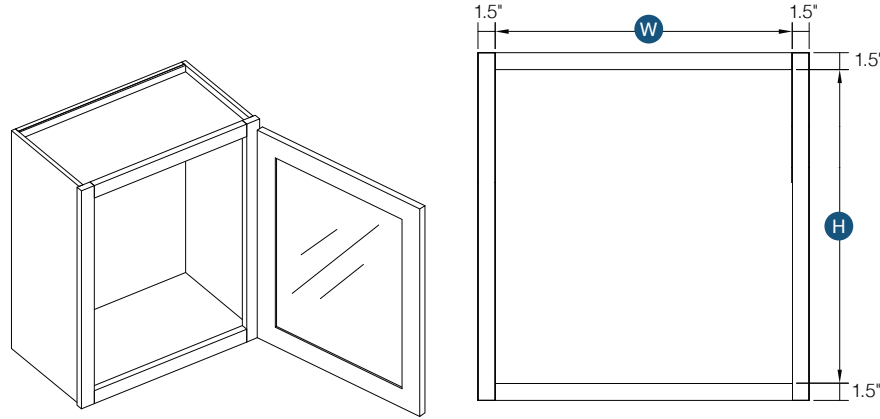

PRODUCT SPECS WALL CABINETS

15" Wall Stacking Cabinets with Glass

Item Code	Outer Dimensions			Opening Size		Oslo	Shaker	Brooklyn	Napa	Door Size		Essential White	Essential Gray
	W	H	D	W	H					W	H		
WS1215	12"	15"	12"	9"	12"	-	✓	✓	✓	11.5"	13.75"	-	-
WS1515	15"	15"	12"	12"	12"	-	✓	✓	✓	14.5"	13.75"	-	-
WS1815	18"	15"	12"	15"	12"	-	✓	✓	✓	17.5"	13.75"	-	-
WS2115	21"	15"	12"	18"	12"	-	✓	✓	✓	20.5"	13.75"	-	-

Door comes pre-routed with glass insert and finished interior