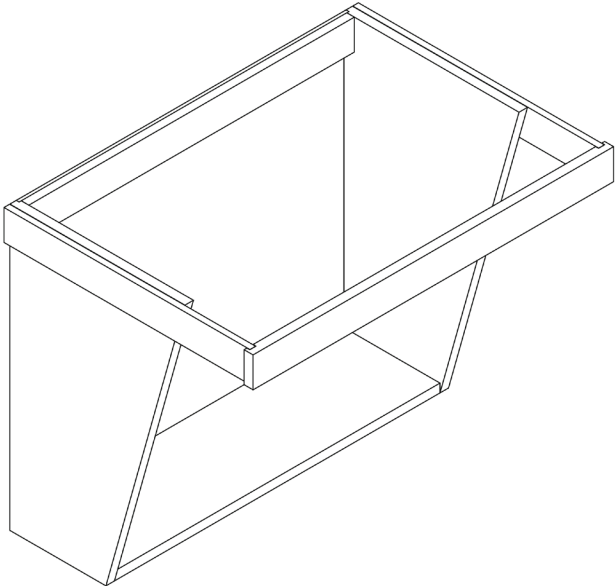

ADA COMPATIBLE PRODUCT SPECS BASE CABINETS

Hanging Vanity

Item Code	Outer Dimensions			Oslo	Shaker	Brooklyn	Napa	Essential White	Essential Gray
	W	H	D	Premier				Builder	
V30-ACC	30"	32.5"	21"	-	✓	-	-	✓	-
V36-ACC	36"	32.5"	21"	-	✓	-	-	✓	-

Only available in Shaker White & Essential White