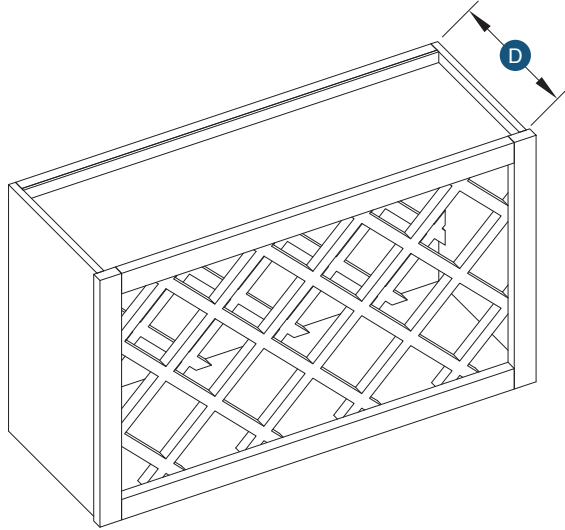

PRODUCT SPECS WALL CABINETS

Wine Rack

Item Code	Outer Dimensions			Opening Size		Oslo	Shaker	Brooklyn	Napa	Essential White	Essential Gray
	W	H	D	W	H	Premier				Builder	
WR3018	30"	18"	12"	27"	15"	✓	✓	✓	✓	✓	✓

Finished interior
Can be installed vertically or horizontally
Wine Rack holds 11 standard wine bottles