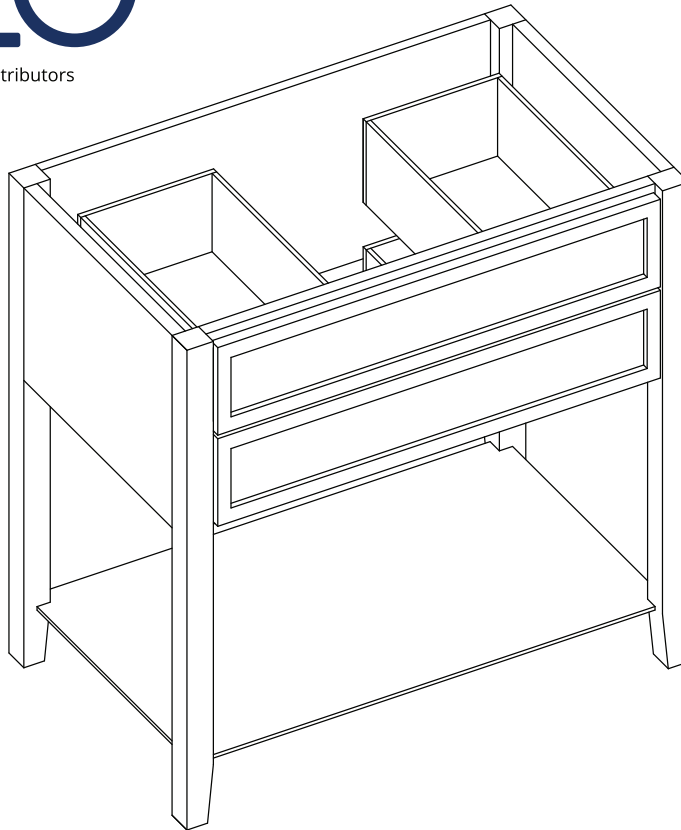

Item Code	Outer Dimensions			Oslo Premier	Drawer Opening (x2)		Drawer Size (x2)	
	W	H	D		W	H	W	H
VSBOS36	36"	34.5"	21"	✓	29"	5.25"	31.5"	6.7"

Includes adjustable feet
Total height does not account for adjustable foot height