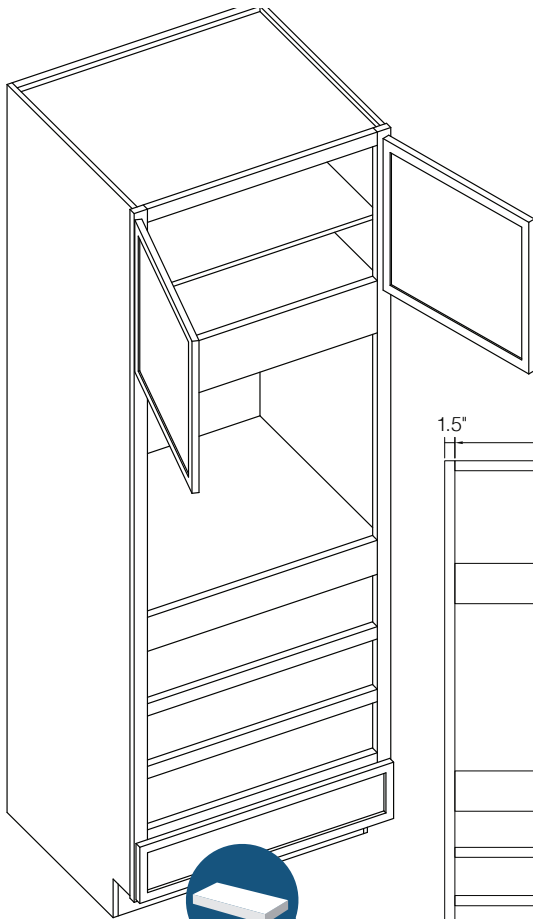

INCLUDES
One Shelf