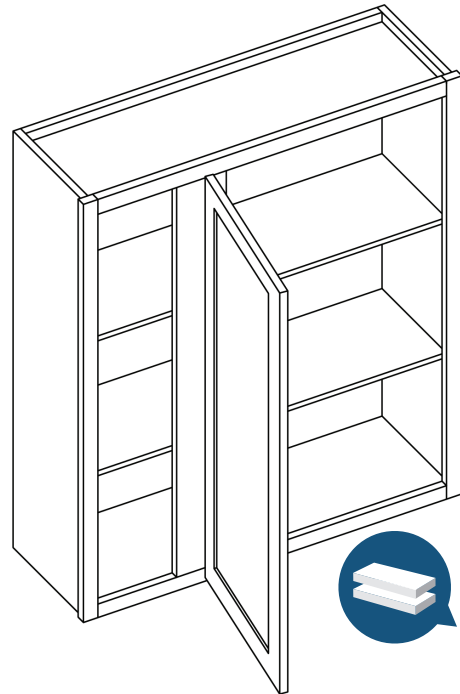

PRODUCT SPECS WALL CABINETS

30" - 36" High Blind Wall Cabinet

Item Code	Outer Dimensions			Opening Size		Oslo	Shaker	Brooklyn	Napa	Door Size		Essential White	Essential Gray	Door Size		
	W	H	D	W	H					W	H			Builder	W	H
BW2430	24"	30"	12"	9"	27"	-	✓	✓	✓	11.5"	28.75"	-	-	-	-	
BW3030	30"	30"	12"	15"	27"	✓	✓	✓	✓	17.5"	28.75"	✓	✓	16"	28"	
BW3630	36"	30"	12"	21"	27"	✓	✓	✓	✓	23.5"	28.75"	✓	✓	22"	28"	
BW2436	24"	36"	12"	9"	33"	-	✓	-	✓	11.5"	34.75"	-	-	-	-	
BW3036	30"	36"	12"	15"	33"	✓	✓	✓	✓	17.5"	34.75"	-	-	-	-	
BW3636	36"	36"	12"	21"	33"	✓	✓	✓	✓	23.5"	34.75"	✓	✓	22"	34"	

Image shown is hinge left