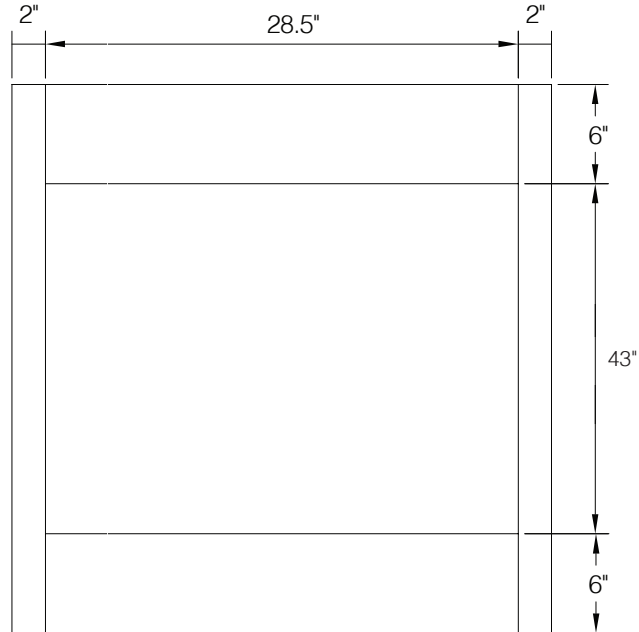

PRODUCT SPECS TALL CABINETS

Oven Cabinet Overlay Panel

Item Code	Outer Dimensions			Shaker	Brooklyn	Napa	Opening Size		Essential White	Essential Gray	Opening Size	
	W	H	D				W	H			W	H
OP3353	33"	53"	0.75"	✓	✓	✓	28.5"	43"	✓	✓	28.5"	43"