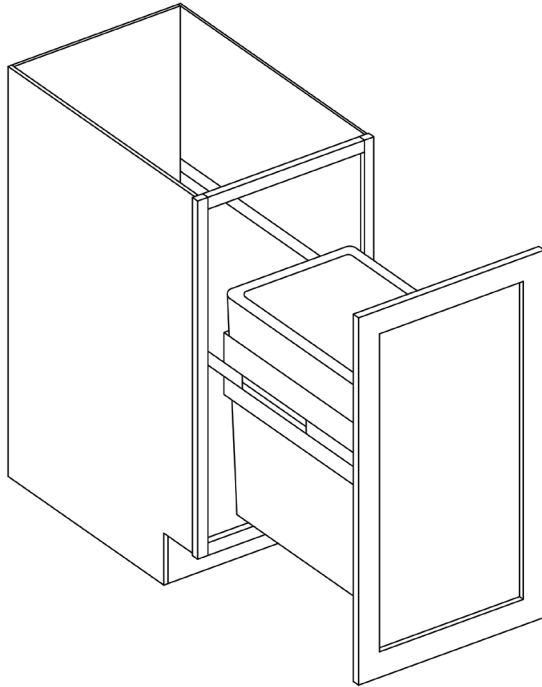

PRODUCT SPECS BASE CABINETS

Trash Can Base Cabinet (Full Height Door)

Item Code	Outer Dimensions			Opening Size		Shaker	Brooklyn Premier	Napa	Door Size		Essential White	Essential Gray	
	W	H	D	W	H				W	H			Builder
TRB18FH	18"	34.5"	24"	15"	27"	✓	✓	✓	17.5"	28.75"	-	-	
TRB-1*	18"	34.5"	24"	15"	27"	✓	✓	✓	17.5"	28.75"	-	-	
TRB-2**	18"	34.5"	24"	15"	27"	✓	✓	✓	17.5"	28.75"	-	-	

*Includes one 50 QT can

**Includes two 35 QT cans