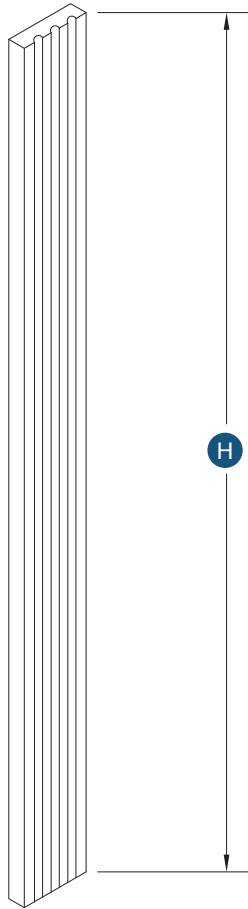

PRODUCT SPECS FILLERS & PANELS

Fluted Filler

Item Code	Outer Dimensions			Oslo	Shaker	Brooklyn	Napa	Essential White	Essential Gray
	W	H	D	Premier				Builder	
FF396	3"	96"	0.75"	-	-	✓	✓	✓	✓

All four edges finished