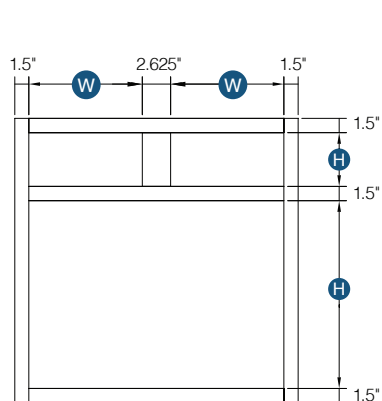

Item Code	Drawer Front Size (x2)		Door Size (x2)		Drawer Front Size (x2)		Door Size (x2)	
	W	H	W	H	W	H	W	H
B24-2*	23.5"	6.75"	11.6875"	21.5"	22"	6.7"	11"	20.7"
B27	13.1875"	6.75"	13.1875"	21.5"	12.5"	6.7"	12.5"	20.7"
B30	14.6875"	6.75"	14.6875"	21.5"	14"	6.7"	14"	20.7"
B33	16.1875"	6.75"	16.1875"	21.5"	15.5"	6.7"	15.5"	20.7"
B36	17.6875"	6.75"	17.6875"	21.5"	16.9"	6.7"	16.9"	20.7"
B39	19.1875"	6.75"	19.1875"	21.5"	18.45"	6.7"	18.45"	20.75"

*Includes one drawer and two doors
Napa features a single drawer on all base cabinet sizes