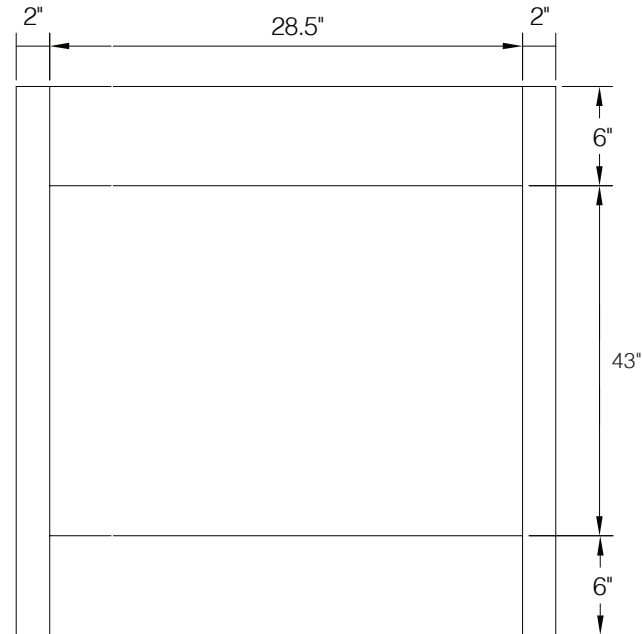

Item Code	Outer Dimensions			Oslo	Opening Size	
	W	H	D	Premier	W	H
OP3353	33"	53"	0.75"	✓	28.5"	43"