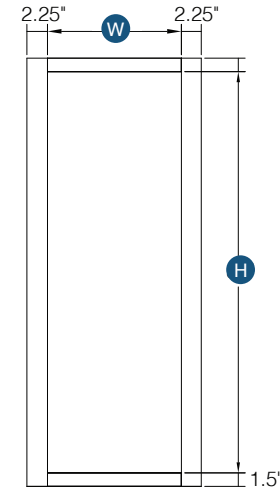

Item Code	Outer Dimensions			Opening Size		Oslo	Door Size	
	W	H	D	W	H	Premier	W	H
CW2415	24"	15"	12"	9"	27"	✓	14.5"	13.8"