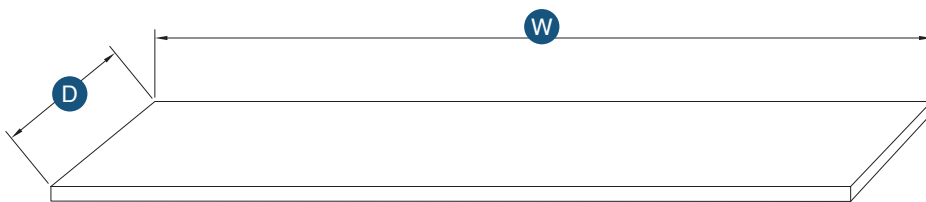

## Shelf

Item Code	Outer Dimensions			Oslo	Shaker	Brooklyn	Napa	Essential White	Essential Gray
	W	H	D						
SHELF1296*	96"	0.625"	12"	✓	✓	✓	✓	✓	✓
YN-SHELF1296**	96"	0.625"	12"	✓	✓	✓	✓	✓	✓
YN-SHELF2496**	96"	0.625"	24"	✓	✓	✓	✓	✓	✓