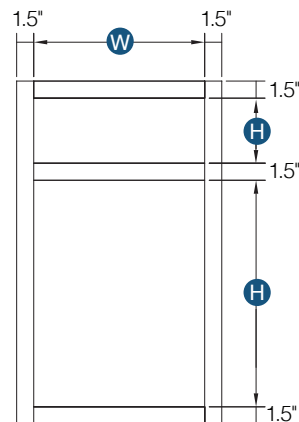

Item Code	Outer Dimensions			Oslo	Shaker	Brooklyn	Napa	Essential White	Essential Gray
	W	H	D	Premier				Builder	
B12-RH	12"	32.5"	24"	-	✓	-	-	✓	-
B15-RH	15"	32.5"	24"	-	✓	-	-	✓	-
B18-RH	18"	32.5"	24"	-	✓	-	-	✓	-
B21-RH	21"	32.5"	24"	-	✓	-	-	✓	-

Item Code	Door Opening		Drawer Opening	
	W	H	W	H
B12-RH	9"	17.81"	9"	5.75"
B15-RH	12"	17.81"	12"	5.75"
B18-RH	15"	17.81"	15"	5.75"
B21-RH	18"	17.81"	18"	5.75"

Item Code	Door Size		Drawer Size		Door Size		Drawer Size	
	W	H	W	H	W	H	W	H
B12-RH	11.5"	19.5"	11.5"	6.69"	10"	18.75"	-	6.69"
B15-RH	14.5"	19.5"	14.5"	6.69"	13"	18.75"	13"	6.69"
B18-RH	17.5"	19.5"	17.5"	6.69"	16"	18.75"	16"	6.69"
B21-RH	20.5"	19.5"	20.5"	6.69"	19"	18.75"	19"	6.69"

Only available in Shaker White & Essential White