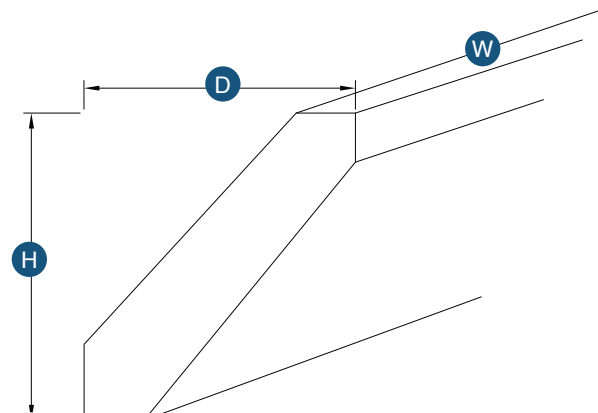

Shaker Crown Molding

Item Code	Outer Dimensions			Oslo	Shaker	Brooklyn	Napa	Essential White	Essential Gray
	W	H	D	Premier				Builder	
SCM8	96"	3.125"	2"	✓	✓	-	-	✓	✓