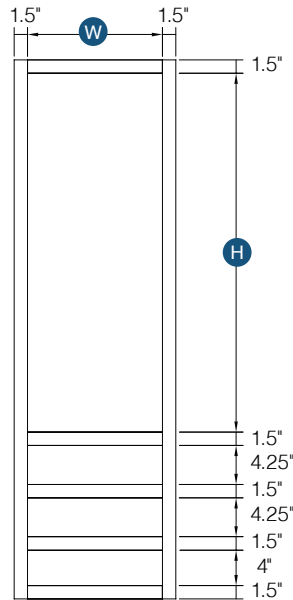

PRODUCT SPECS WALL CABINETS

Wall Tower with 3 Drawers

Item Code	Outer Dimensions			Opening Size		Shaker	Brooklyn	Napa	Door Size		Essential White	Essential Gray
	W	H	D	W	H		Premier		W	H	Builder	
DWR1548	15"	48"	15"	12"	28"	✓	✓	-	14.5"	28.75"	-	-
DWR1554	15"	54"	15"	12"	34"	✓	✓	-	14.5"	34.75"	-	-
DWR1560	15"	60"	15"	12"	40"	✓	✓	-	14.5"	40.75"	-	-

Works great with a vanity

Item Code	Top/ Middle Drawer Opening (x2)		Top/ Middle Drawer Front Size (x2)	
	W	H	W	H
DWR1548	12"	4.25"	14.5"	5.5"
DWR1554	12"	4.25"	14.5"	5.5"
DWR1560	12"	4.25"	14.5"	5.5"

Item Code	Bottom Drawer Opening		Bottom Drawer Front Size	
	W	H	W	H
DWR1548	23.5"	6.75"	11.6875"	21.5"
DWR1554	13.1875"	6.75"	13.1875"	21.5"
DWR1560	14.6875"	6.75"	14.6875"	21.5"