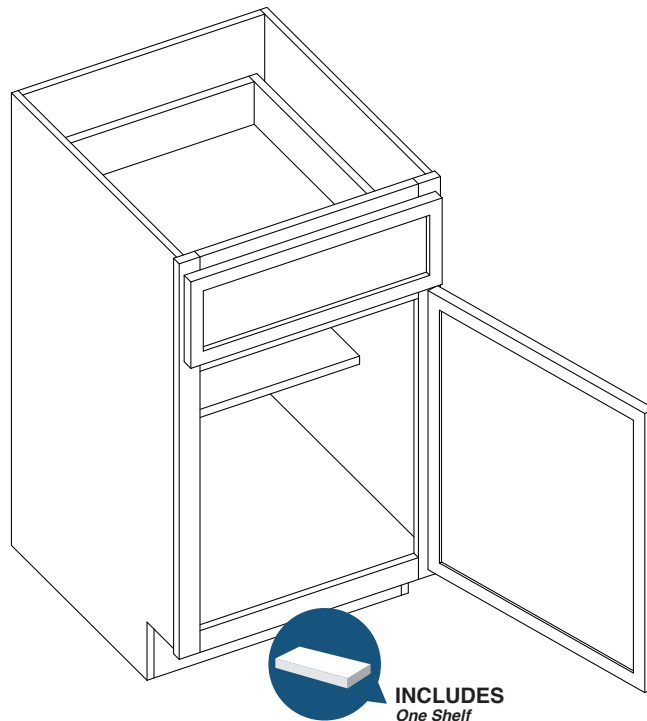

Item Code	Outer Dimensions			Drawer Opening		Door Opening		Oslo	Drawer Front Size		Door Size	
	W	H	D	W	H	W	H	Premier	W	H	W	H
B12	12"	34.5"	24"	9"	5.25"	9"	20.25"	✓	11.5"	6.7"	11.5"	22.25"
B15	15"	34.5"	24"	12"	5.25"	12"	20.25"	✓	14.5"	6.7"	14.5"	22.25"
B18	18"	34.5"	24"	15"	5.25"	15"	20.25"	✓	17.5"	6.7"	17.5"	22.25"
B21	21"	34.5"	24"	18"	5.25"	18"	20.25"	✓	20.5"	6.7"	20.5"	22.25"