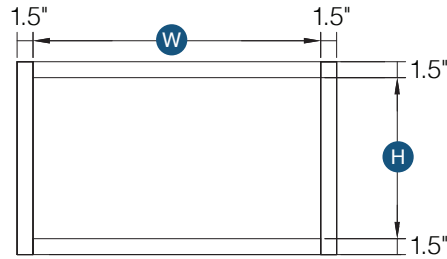

PRODUCT SPECS WALL CABINETS

Wine Rack

Item Code	Outer Dimensions			Opening Size		Oslo	Shaker	Brooklyn	Napa	Essential White	Essential Gray
	W	H	D	W	H	Premier				Builder	
WR3018	30"	18"	12"	27"	15"	✓	✓	✓	✓	✓	✓

Finished interior
Can be installed vertically or horizontally
Wine Rack holds 11 standard wine bottles