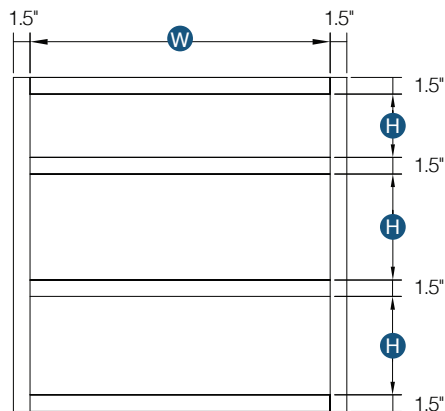

Item Code	Outer Dimensions			Oslo
	W	H	D	Premier
DB27-3	27"	34.5"	24"	✓
DB30-3	30"	34.5"	24"	✓
DB33-3	33"	34.5"	24"	✓
DB36-3	36"	34.5"	24"	✓

Item Code	Top Opening		Top Drawer Front Size		
	W	H	W	H	
DB27-3	24"	5.25"	26.5"	6.7"	
DB30-3	27"	5.25"	29.5"	6.7"	
DB33-3	30"	5.25"	32.5"	6.7"	
DB36-3	33"	5.25"	35.5"	6.7"	
		Middle Opening		Middle Drawer Front Size	
DB27-3	24"	5.25"	26.5"	11"	
DB30-3	27"	5.25"	29.5"	11"	
DB33-3	30"	5.25"	32.5"	11"	
DB36-3	33"	5.25"	35.5"	11"	
		Bottom Opening		Bottom Drawer Front Size	
DB27-3	24"	9.25"	26.5"	11"	
DB30-3	27"	9.25"	29.5"	11"	
DB33-3	30"	9.25"	32.5"	11"	
DB36-3	33"	9.25"	35.5"	11"