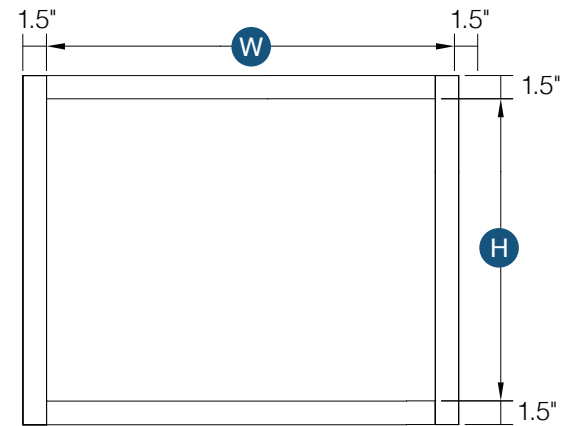

PRODUCT SPECS WALL CABINETS

Deep Double Door Wall Cabinet

Item Code	Outer Dimensions			Opening Size		Oslo	Shaker	Brooklyn	Napa	Essential White	Essential Gray	Door Size	
	W	H	D	W	H	Premier				Builder		W	H
W303015	30"	30"	15"	27"	27"	-	-	-	-	✓	-	14"	28"
W363015	36"	30"	15"	33"	27"	-	-	-	-	✓	-	17"	28"