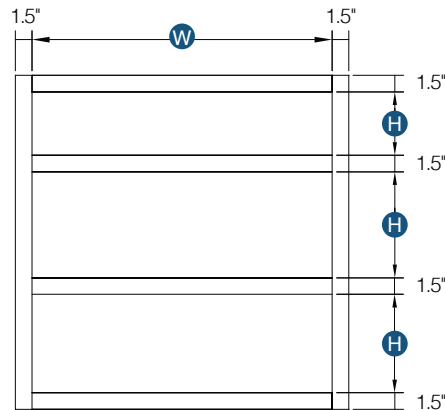

ADA COMPATIBLE PRODUCT SPECS BASE CABINETS

Drawer Base Cabinet

Item Code	Outer Dimensions			Oslo	Shaker	Brooklyn	Napa	Essential White	Essential Gray
	W	H	D	Premier				Builder	
DB12-3-RH	12"	32.5"	24"	-	✓	-	-	✓	-
DB15-3-RH	15"	32.5"	24"	-	✓	-	-	✓	-

Item Code	Top Opening		Top Drawer Front Size		Top Opening		Top Drawer Front Size	
	W	H	W	H	W	H	W	H
DB12-3-RH	9"	5.75"	11.50"	6.69"	9"	5.75"	10"	6.69"
DB15-3-RH	12"	5.75"	14.50"	6.69"	12"	5.75"	13"	6.69"
	Middle Opening		Middle Drawer		Middle Opening		Middle Drawer	
DB12-3-RH	9"	8.56"	11.50"	9.44"	9"	8.13"	10"	9.13"
DB15-3-RH	12"	8.56"	14.50"	9.44"	12"	8.13"	13"	9.13"
	Bottom Opening		Bottom Drawer		Bottom Opening		Bottom Drawer	
DB12-3-RH	9"	7.25"	9"	9.44"	9"	8.13"	10"	9.13"
DB15-3-RH	12"	7.25"	12"	9.44"	12"	8.13"	13"	9.13"

Only available in Shaker White & Essential White