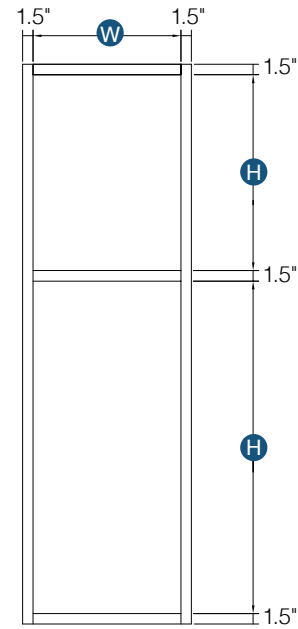

Item Code	Outer Dimensions			Oslo Premier	Top Door Opening		Top Door Size		Bottom Door Opening		Bottom Door Size	
	W	H	D		W	H	W	H	W	H	W	H
P1884*	18"	84"	24"	✓	15"	47.19"	17.5"	49.31"	15"	27.81"	17.5"	28.78"
P1890*	18"	90"	24"	✓	15"	47.19"	17.5"	49.31"	15"	33.81"	17.5"	34.76"
P1896**	18"	96"	24"	✓	15"	47.19"	17.5"	49.31"	15"	39.81"	17.5"	40.75"

*Includes four shelves

**Includes five shelves