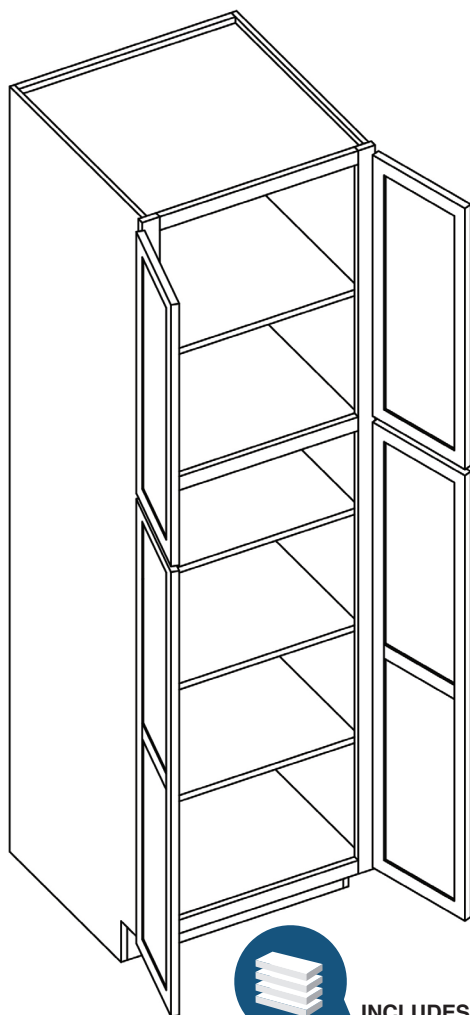

PRODUCT SPECS TALL CABINETS

Double Door Pantry

Item Code	Outer Dimensions			Oslo	Shaker	Brooklyn	Napa	Essential White	Essential Gray
	W	H	D	Premier				Builder	
P2484*	24"	84"	24"	✓	✓	✓	✓	-	-
P2490*	24"	90"	24"	✓	✓	✓	✓	-	-
P2496**	24"	96"	24"	✓	✓	✓	✓	-	-
P3090*	30"	90"	24"	✓	✓	✓	✓	-	-
P3096**	30"	96"	24"	✓	✓	✓	✓	-	-

Item Code	Top Opening		Bottom Opening	
	W	H	W	H
P2484*	21"	27.75"	21"	47.25"
P2490*	21"	33.75"	21"	47.25"
P2496**	21"	39.75"	21"	47.25"
P3090*	27"	33.75"	27"	47.25"
P3096**	27"	39.75"	27"	47.25"

Item Code	Premier				Oslo			
	Top Door Size		Bottom Door Size		Top Door Size		Bottom Door Size	
	W	H	W	H	W	H	W	H
P2484*	11.6875"	28.75"	11.6875"	49"	11.7"	49.3"	11.7"	28.8"
P2490*	11.6875"	34.75"	11.6875"	49"	11.7"	49.3"	11.7"	34.8"
P2496**	11.6875"	40.75"	11.6875"	49"	11.7"	49.3"	11.7"	40.8"
P3090*	17.6875"	34.75"	17.6875"	49"	14.7"	49.3"	14.7"	28.8"
P3096**	17.6875"	40.75"	17.6875"	49"	14.7"	49.3"	14.7"	34.8"

*Includes 5 shelves