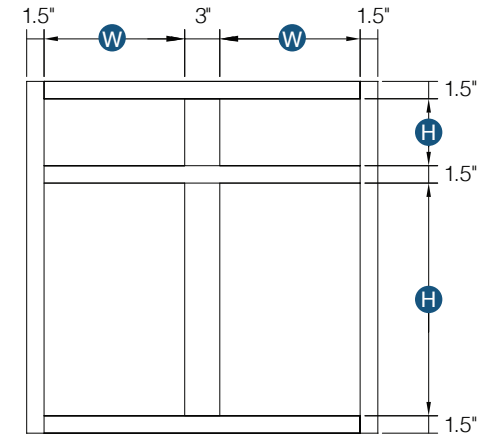

## Double Door Standard Base Cabinet with Center Stile

By Kitchen Cabinet Distributors

Item Code	Outer Dimensions			Drawer Opening (x2)		Door Opening (x2)		Oslo Premier	Drawer Front Size (x2)		Door Size (x2)	
	W	H	D	W	H	W	H		W	H	W	H
B39	39"	34.5"	24"	36"	5.25"	36"	22.25"	✓	19.04"	6.7"	19.04"	22.25"
B42	42"	34.5"	24"	18"	5.25"	18"	20.25"	✓	20.50"	6.7"	20.50"	22.25"