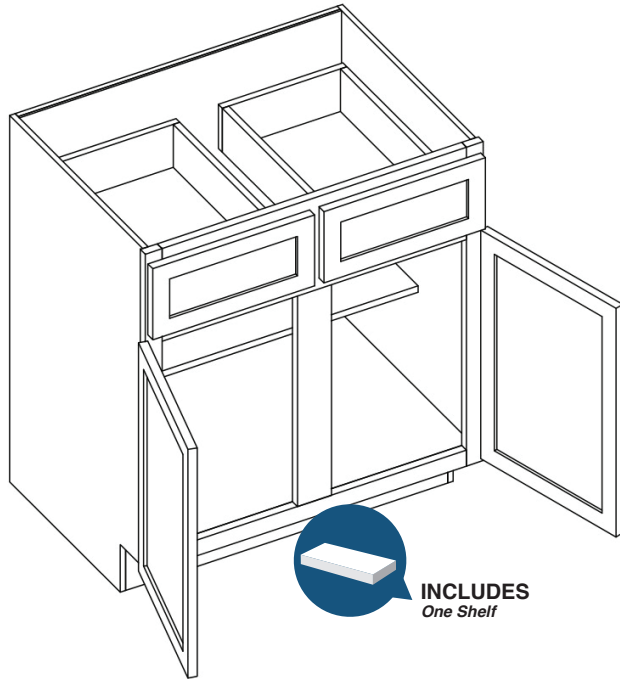

PRODUCT SPECS BASE CABINETS

Double Door Standard Base Cabinet with Center Stile

Item Code	Outer Dimensions			Drawer Opening (x2)		Door Opening (x2)		Shaker	Brooklyn	Napa	Essential White	Essential Gray
	W	H	D	W	H	W	H	Premier			Builder	
B42	42"	34.5"	24"	18"	5.75"	18"	19.75"	✓	✓	✓	✓	✓

Item Code	Drawer Front Size (x2)		Door Size (x2)		Drawer Front Size (x2)		Door Size (x2)	
	Premier				Builder			
Item Code	W	H	W	H	W	H	W	H
B42	20.5"	6.75"	20.5"	21.5"	20"	6.7"	20"	20.75"

*Includes one drawer and two doors
Napa features a single drawer on all base cabinet sizes