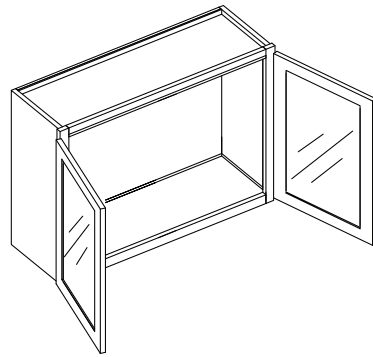

PRODUCT SPECS WALL CABINETS

15" Wall Stacking Double Door Cabinets with Glass

Item Code	Outer Dimensions			Opening Size		Oslo	Shaker	Brooklyn	Napa	Door Size (x2)		Essential White	Essential Gray
	W	H	D	W	H					W	H		
WS2415-2	24"	15"	12"	21"	12"	-	✓	✓	✓	11.6875"	13.75"	-	-
WS2715-2	27"	15"	12"	24"	12"	-	✓	✓	✓	13.1875"	13.75"	-	-
WS3015-2	30"	15"	12"	27"	12"	-	✓	✓	✓	14.6875"	13.75"	-	-
WS3315-2	33"	15"	12"	30"	12"	-	✓	✓	✓	16.1875"	13.75"	-	-
WS3615-2	36"	15"	12"	33"	12"	-	✓	✓	✓	17.6875"	13.75"	-	-

Door comes pre-routed with glass insert and finished interior