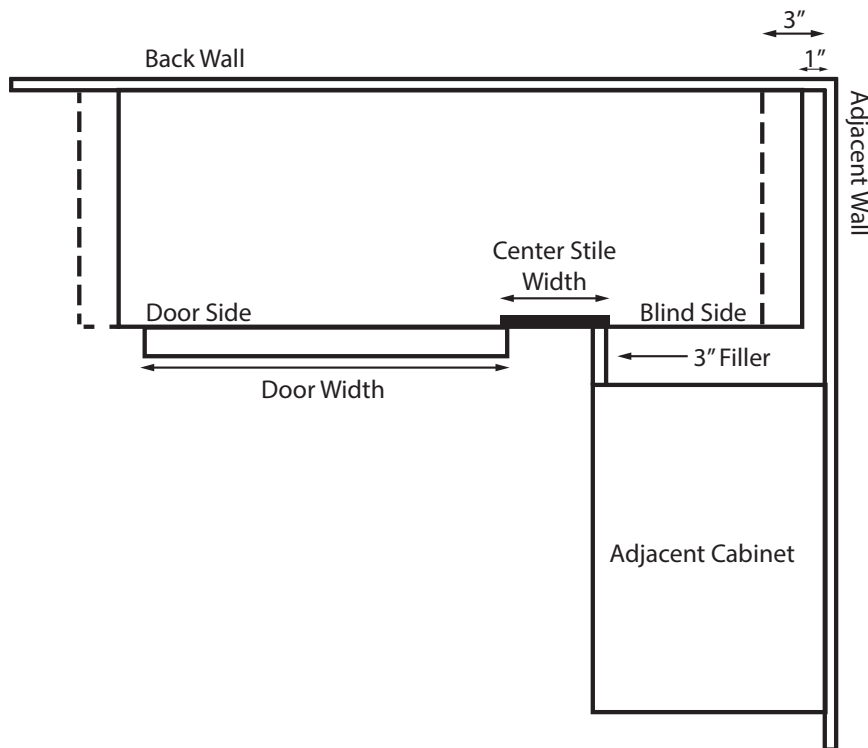

## Installing a Blind Wall Cabinet

Proper installation ensures that the doors will open and show correct reveal.

- Choose the blind side and assemble accordingly.
- Place cabinet against the back wall and position the blind side 1-3" away from the adjacent wall.
- Place at least a 3" filler next to the adjacent cabinet so door can operate  
*(filler is not included)*