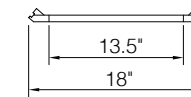

PRODUCT SPECS WALL CABINETS

30" - 36" High Corner Wall Cabinet

Item Code	Outer Dimensions			Opening Size		Oslo	Shaker	Brooklyn	Napa	Door Size		Essential White	Essential Gray	Door Size		
	W	H	D	W	H					W	H				W	H
CW2430	24"	30"	12"	13.5"	27"	✓	✓	✓	✓	14.5"	28.75"	✓	✓	14.5"	28"	
CW2436	24"	36"	12"	13.5"	33"	✓	✓	✓	✓	14.5"	34.75"	✓	✓	14.5"	34"	
CW2736	27"	36"	12"	13.5"	33"	✓	✓	✓	✓	14.5"	34.75"	✓	✓	14.5"	34"