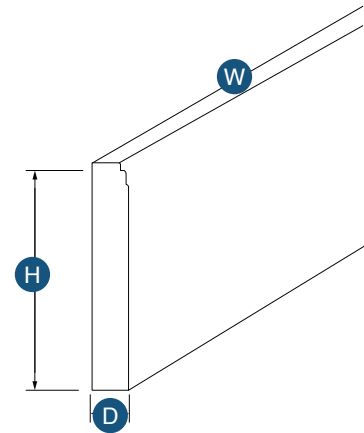

Furniture Base Molding

Item Code	Outer Dimensions			Oslo	Shaker	Brooklyn	Napa	Essential White	Essential Gray
	W	H	D						
FBM8	96"	4.5"	0.75"	✓	✓	✓	✓	✓	✓