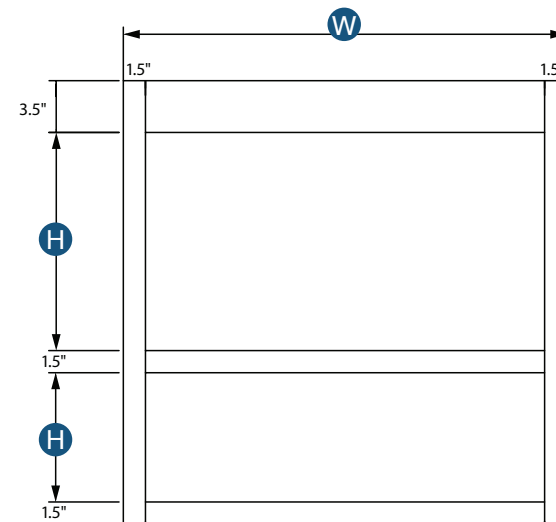

Item Code	Outer Dimensions			Oslo	Top Opening		Bottom Opening		Drawer Size	
	W	H	D		W	H	W	H	W	H
MBC30	30"	34.5"	24"	✓	27"	14.75"	27"	8.75"	29.5"	11"

Finished interior