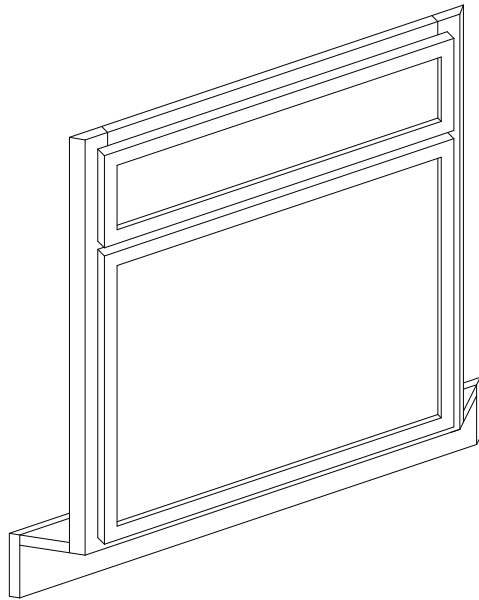

Item Code	Outer Dimensions			Oslo	Door Opening		False Drawer Opening		Door Size		False Drawer Front Size	
	W	H	D	Premier	W	H	W	H	W	H	W	H
CSF42	27"	34.5"	2"	✓	22.5"	19.75"	22.5"	5.75"	22.25"	23.54"	23.54"	6.7"
YN-CSF-FLOOR	48"	0.5"	48"	✓								

Sink floor and hinges are sold separately.
Back of face frame measures 27" wide