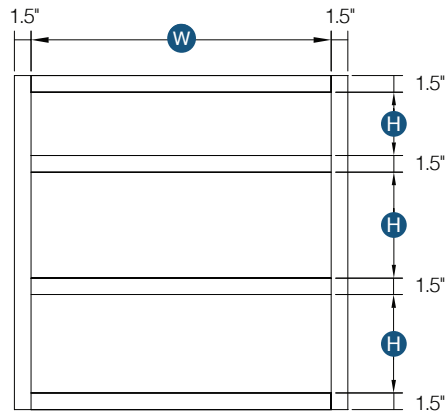

PRODUCT SPECS BASE CABINETS

27" - 36" Three Drawer Base

Item Code	Outer Dimensions			Shaker	Brooklyn	Napa	Essential White	Essential Gray
	W	H	D	Premier			Builder	
DB27-3	27"	34.5"	24"	✓	✓	-	-	-
DB30-3	30"	34.5"	24"	✓	✓	✓	✓	✓
DB33-3	33"	34.5"	24"	✓	✓	✓	-	-
DB36-3	36"	34.5"	24"	✓	✓	-	-	-

Item Code	Top Opening		Top Drawer Front Size		Top Drawer Front Size		
	W	H	W	H	W	H	
DB27-3	24"	5.75"	26.5"	6.75"	-	-	
DB30-3	27"	5.75"	29.5"	6.75"	28"	6.7"	
DB33-3	30"	5.75"	32.5"	6.75"	-	-	
DB36-3	33"	5.75"	35.5"	6.75"	-	-	
		Middle Opening		Middle Drawer Front Size		Middle Drawer Front Size	
DB27-3	24"	9.5"	26.5"	10.5"	-	-	
DB30-3	27"	9.5"	29.5"	10.5"	28"	10.1"	
DB33-3	30"	9.5"	32.5"	10.5"	-	-	
DB36-3	33"	9.5"	35.5"	10.5"	-	-	
		Bottom Opening		Bottom Drawer Front Size		Bottom Drawer Front Size	
DB27-3	24"	8.75"	26.5"	10.5"	-	-	
DB30-3	27"	8.75"	29.5"	10.5"	28"	10.1"	
DB33-3	30"	8.75"	32.5"	10.5"	-	-	
DB36-3	33"	8.75"	35.5"	10.5"	-	-	

Builder has slab front drawer