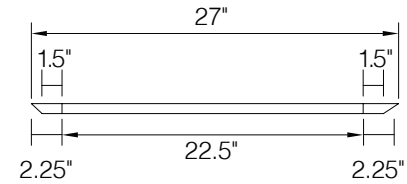

Item Code	Outer Dimensions			Oslo	Door Opening		False Drawer Opening		Door Size		False Drawer Front Size	
	W	H	D	Premier	W	H	W	H	W	H	W	H
CSF42	27"	34.5"	2"	✓	22.5"	19.75"	22.5"	5.75"	22.25"	23.54"	23.54"	6.7"
YN-CSF-FLOOR	48"	0.5"	48"	✓								

Sink floor and hinges are sold separately.
Back of face frame measures 27" wide