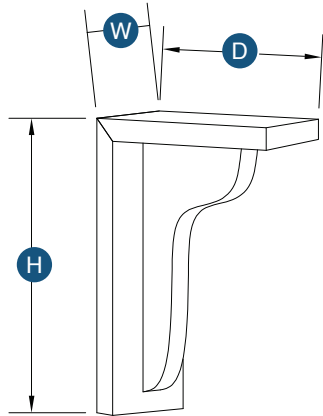

PRODUCT SPECS ACCESSORIES

Corbel - Basic Medium

Item Code	Outer Dimensions			Oslo	Shaker	Brooklyn	Napa	Essential White	Essential Gray
	W	H	D						
CORSM	3"	10.5"	7.5"	-	✓	✓	✓	✓	✓