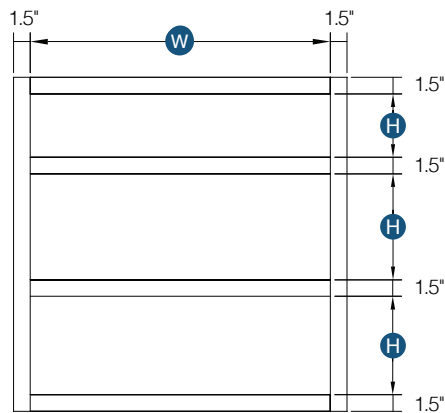

PRODUCT SPECS BASE CABINETS

12" - 24" Three Drawer Base

Item Code	Outer Dimensions			Shaker	Brooklyn	Napa	Essential White	Essential Gray
	W	H	D	Premier			Builder	
DB12-3	12"	34.5"	24"	✓	✓	✓	✓	✓
DB15-3	15"	34.5"	24"	✓	✓	✓	✓	✓
DB18-3	18"	34.5"	24"	✓	✓	✓	✓	✓
DB21-3	21"	34.5"	24"	✓	✓	✓	✓	✓
DB24-3	24"	34.5"	24"	✓	✓	✓	✓	✓

Item Code	Top Opening		Top Drawer Front Size		Top Drawer Front Size	
	W	H	W	H	W	H
DB12-3	9"	5.75"	11.5"	6.75"	10"	6.7"
DB15-3	12"	5.75"	14.5"	6.75"	13"	6.7"
DB18-3	15"	5.75"	17.5"	6.75"	16"	6.7"
DB21-3	18"	5.75"	20.5"	6.75"	19"	6.7"
DB24-3	21"	5.75"	23.5"	6.75"	22"	6.7"

Item Code	Middle Opening		Middle Drawer Front Size		Middle Drawer Front Size	
	W	H	W	H	W	H
DB12-3	9"	5.75"	11.5"	6.75"	10"	6.7"
DB15-3	12"	5.75"	14.5"	6.75"	13"	6.7"
DB18-3	15"	5.75"	17.5"	6.75"	16"	6.7"
DB21-3	18"	5.75"	20.5"	6.75"	19"	6.7"
DB24-3	21"	5.75"	23.5"	6.75"	22"	6.7"

Item Code	Bottom Opening		Bottom Drawer Front Size		Bottom Drawer Front Size	
	W	H	W	H	W	H
DB12-3	9"	5.75"	11.5"	6.75"	10"	6.7"
DB15-3	12"	5.75"	14.5"	6.75"	13"	6.7"
DB18-3	15"	5.75"	17.5"	6.75"	16"	6.7"
DB21-3	18"	5.75"	20.5"	6.75"	19"	6.7"
DB24-3	21"	5.75"	23.5"	6.75"	22"	6.7"

Builder has slab front drawer