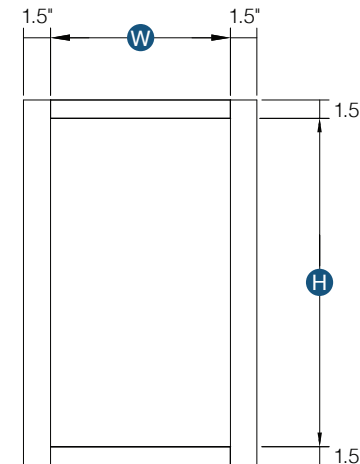

Item Code	Outer Dimensions			Opening Size		Oslo	Door Size	
	W	H	D	W	H		W	H
TRB18FH	18"	34.5"	24"	15"	27"	✓	17.5"	29.19"
TRB-1*	18"	34.5"	24"	15"	27"	✓	17.5"	29.19"
TRB-2**	18"	34.5"	24"	15"	27"	✓	17.5"	29.19"

*Includes one 50 QT can

**Includes two 35 QT cans