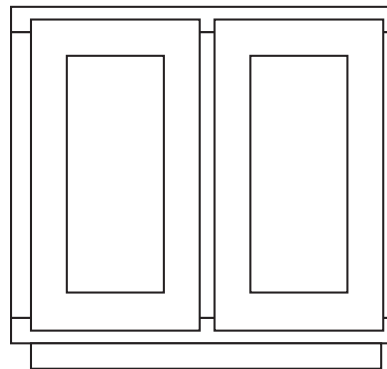

Partial Overlay (Builder Series)

	Builder Series
Cabinet Box	1/2", engineered wood sides, plywood back
Drawer Box	5/8" solid wood, dovetailed
Drawer Slides	Undermount, 3/4 extension, non-soft-close (option to upgrade to soft-close, full extension)
Door & Drawer Front	Partial overlay; 5-piece doors & drawers; HDF stiles & rails; MDF center panel
Hinge	6-way adjustable, soft-close
Shelves	Adjustable, 3/4" engineered wood
Exterior Finish	Finished to match doors
Interior Finish	Natural melamine
Face Frame	Solid wood
Certifications	TSCA VI, CARB 2, KCMA