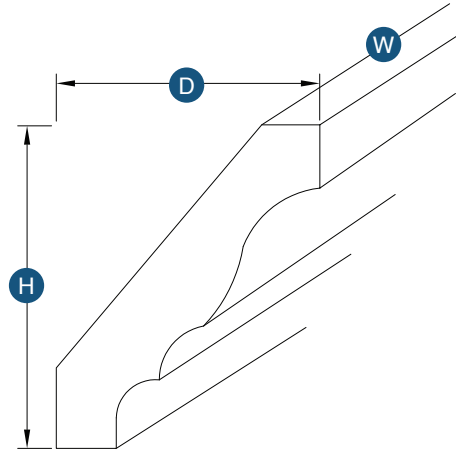

PRODUCT SPECS MOLDING & TRIM

Traditional Crown Molding

Item Code	Outer Dimensions			Oslo	Shaker	Brooklyn	Napa	Essential White	Essential Gray
	W	H	D	Premier				Builder	
CM8	96"	2.25"	2"	-	-	✓	✓	✓	✓