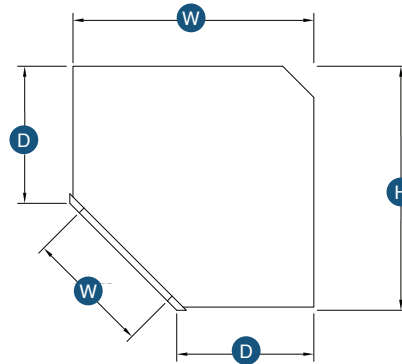

PRODUCT SPECS WALL CABINETS

30" - 36" High Corner Wall Cabinet

Item Code	Outer Dimensions			Opening Size		Oslo	Shaker	Brooklyn	Napa	Door Size		Essential White	Essential Gray	Door Size		
	W	H	D	W	H					W	H				W	H
CW2430	24"	30"	12"	13.5"	27"	✓	✓	✓	✓	14.5"	28.75"	✓	✓	14.5"	28"	
CW2436	24"	36"	12"	13.5"	33"	✓	✓	✓	✓	14.5"	34.75"	✓	✓	14.5"	34"	
CW2736	27"	36"	12"	13.5"	33"	✓	✓	✓	✓	14.5"	34.75"	✓	✓	14.5"	34"