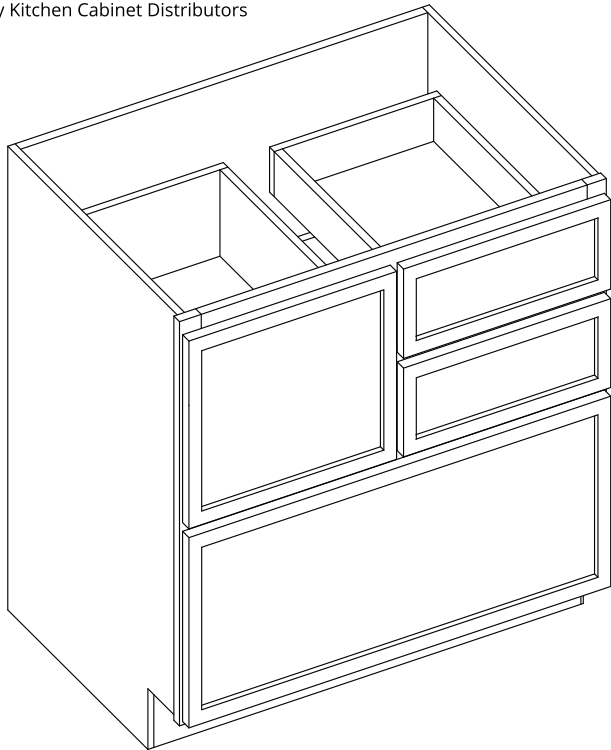

Item Code	Outer Dimensions			Oslo
	W	H	D	Premier
CC30	30"	34.5"	24"	✓

Item Code	Top Opening (x2)		Top Drawer Front Size (x2)	
	W	H	W	H
CC30	12"	5.25"	14.5"	6.7"

Item Code	Left Drawer Opening		Left Drawer Front Size	
	W	H	W	H
CC30	12"	12.19"	14.5"	13.6"

Item Code	Bottom Drawer Opening		Bottom Drawer Front Size	
	W	H	W	H
CC30	27"	13.35"	29.53"	15.31"