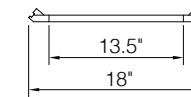

PRODUCT SPECS WALL CABINETS

42" High Corner Wall Cabinet

Item Code	Outer Dimensions			Opening Size		Oslo	Shaker	Brooklyn	Napa	Door Size		Essential White	Essential Gray	Door Size	
	W	H	D	W	H					W	H			W	H
CW2442	24"	42"	12"	13.5"	39"	✓	✓	✓	✓	14.5"	40.75"	✓	✓	14.5"	40"
CW2742	27"	42"	12"	13.5"	39"	✓	✓	✓	✓	14.5"	40.75"	✓	✓	14.5"	40"