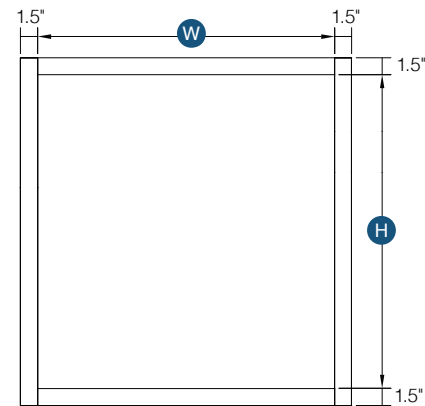

Item Code	Outer Dimensions			Opening Size		Oslo	Door Size	
	W	H	D	W	H	Premier	W	H
W1215	12"	15"	12"	9"	12"	✓	11.5"	13.75"
W1515	15"	15"	12"	12"	12"	✓	14.5"	13.75"
W1815	18"	15"	12"	15"	12"	✓	17.5"	13.75"
W2115	21"	15"	12"	18"	12"	✓	20.5"	13.75"