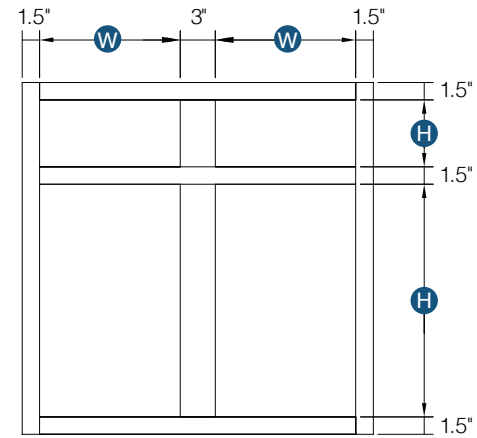

PRODUCT SPECS BASE CABINETS

Double Door Standard Base Cabinet with Center Stile

Item Code	Outer Dimensions			Drawer Opening (x2)		Door Opening (x2)		Shaker	Brooklyn	Napa	Essential White	Essential Gray
	W	H	D	W	H	W	H	Premier			Builder	
B42	42"	34.5"	24"	18"	5.75"	18"	19.75"	✓	✓	✓	✓	✓

Item Code	Drawer Front Size (x2)		Door Size (x2)		Drawer Front Size (x2)		Door Size (x2)	
	Premier				Builder			
Item Code	W	H	W	H	W	H	W	H
B42	20.5"	6.75"	20.5"	21.5"	20"	6.7"	20"	20.75"

*Includes one drawer and two doors
Napa features a single drawer on all base cabinet sizes