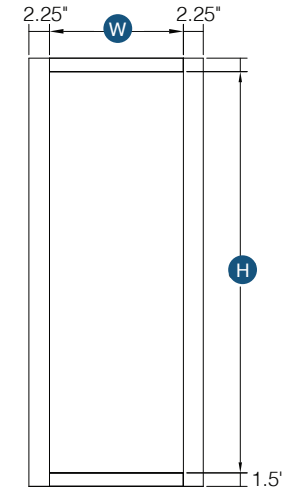

PRODUCT SPECS WALL CABINETS

30" - 36" High Corner Wall Cabinet

Item Code	Outer Dimensions			Opening Size		Oslo	Shaker	Brooklyn	Napa	Door Size		Essential White	Essential Gray	Door Size		
	W	H	D	W	H					W	H				W	H
CW2430	24"	30"	12"	13.5"	27"	✓	✓	✓	✓	14.5"	28.75"	✓	✓	14.5"	28"	
CW2436	24"	36"	12"	13.5"	33"	✓	✓	✓	✓	14.5"	34.75"	✓	✓	14.5"	34"	
CW2736	27"	36"	12"	13.5"	33"	✓	✓	✓	✓	14.5"	34.75"	✓	✓	14.5"	34"