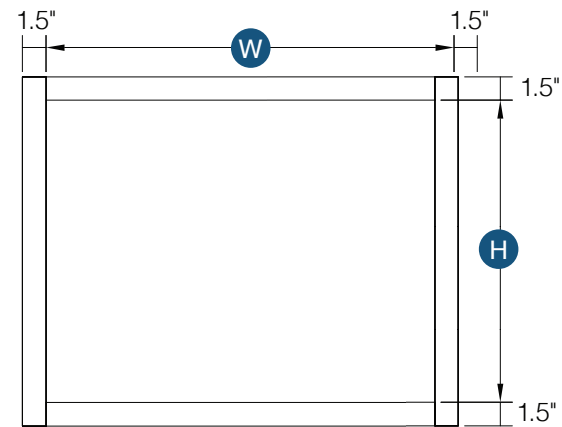

PRODUCT SPECS WALL CABINETS

24" Deep Wall (Refrigerator Cabinet)

Item Code	Outer Dimensions			Opening Size		Oslo	Shaker	Brooklyn	Napa	Door Size		Essential White	Essential Gray	Door Size	
	W	H	D	W	H	Premier				W	H	Builder		W	H
W331824*	33"	18"	24"	30"	15"	✓	✓	✓	✓	8.5"	16.75"	-	-	-	-
W361824*	36"	18"	24"	30"	21"	✓	✓	✓	✓	11.5"	16.75"	✓	✓	16.95"	16"
W332424	33"	24"	24"	33"	15"	✓	✓	✓	✓	14.5"	22.75"	-	-	-	-
W362424	36"	24"	24"	33"	21"	✓	✓	✓	✓	17.5"	22.75"	✓	✓	16.95"	22"

*Does not include a shelf