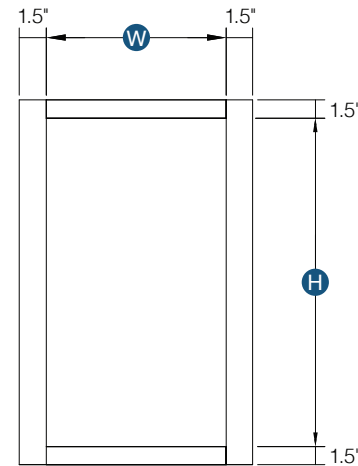

PRODUCT SPECS BASE CABINETS

Trash Can Base Cabinet (Full Height Door)

Item Code	Outer Dimensions			Opening Size		Shaker	Brooklyn Premier	Napa	Door Size		Essential White	Essential Gray	
	W	H	D	W	H				W	H			Builder
TRB18FH	18"	34.5"	24"	15"	27"	✓	✓	✓	17.5"	28.75"	-	-	
TRB-1*	18"	34.5"	24"	15"	27"	✓	✓	✓	17.5"	28.75"	-	-	
TRB-2**	18"	34.5"	24"	15"	27"	✓	✓	✓	17.5"	28.75"	-	-	

*Includes one 50 QT can

**Includes two 35 QT cans