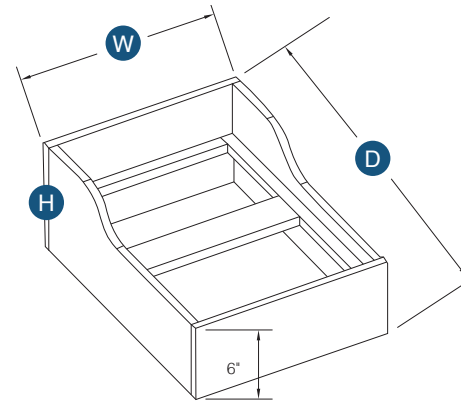

Trash Can Insert for B18

Item Code	Outer Dimensions		
	W	H	D
YN-TCCK	14.625"	4.125"	19.75"

Includes two 35 QT cans
Dovetail, solid wood construction
Undermount, full extension, soft-close slides