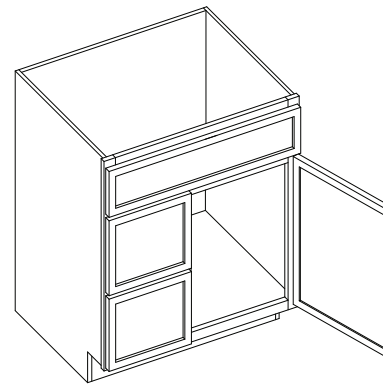

## Vanity Combo Cabinet 30"

By Kitchen Cabinet Distributors

Image shown VSBDR30

Image shown VSBDL30

Item Code	Outer Dimensions			Oslo	False Drawer Opening		Door Opening		Top Drawer Opening		Bottom Drawer Opening	
	W	H	D	Premier	W	H	W	H	W	H	W	H
VSBDR30	30"	34.5"	21"	✓	11.5"	5.75"	15"	20.25"	9"	9.5"	9"	8.75"
VSBDL30	30"	34.5"	21"	✓	11.5"	5.75"	15"	20.25"	9"	9.5"	9"	8.75"