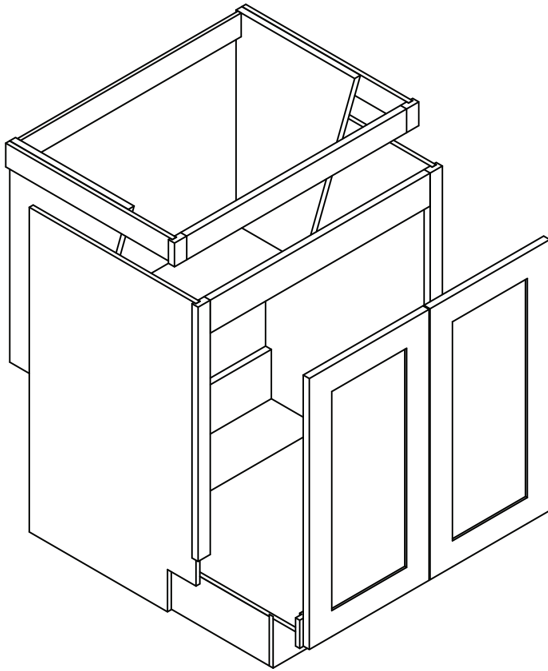

ADA COMPATIBLE PRODUCT SPECS BASE CABINETS

Sink Base Cabinet