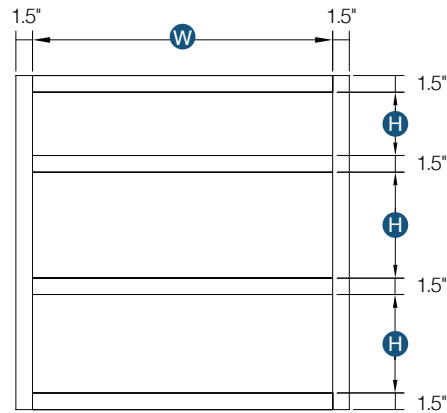

ADA COMPATIBLE PRODUCT SPECS BASE CABINETS

Vanity Base Cabinet

Item Code	Outer Dimensions			Oslo	Shaker	Brooklyn	Napa	Essential White	Essential Gray
	W	H	D	Premier				Builder	
VDB12-RH	12"	32.5"	21"	-	✓	-	-	✓	-
VDB15-RH	15"	32.5"	21"	-	✓	-	-	✓	-

Item Code	Top Opening		Top Drawer Front		Top Opening Size		Top Drawer Front	
	W	H	W	H	W	H	W	H
VDB12-RH	9"	5.75"	11.5"	6.69"	9"	5.75"	10"	6.69"
VDB15-RH	12"	5.75"	14.5"	6.69"	12"	5.75"	13"	6.69"
	Middle Opening		Middle Drawer		Middle Drawer		Middle Drawer	
VDB12-RH	9"	8.56"	11.5"	9.44"	10"	8.13"	10"	9.13"
VDB15-RH	12"	8.56"	14.5"	9.44"	13"	8.13"	13"	9.13"
	Bottom Opening		Bottom Drawer		Bottom Drawer		Bottom Drawer	
VDB12-RH	9"	7.25"	11.5"	9.44"	10"	8.13"	10"	9.13"
VDB15-RH	12"	7.25"	14.5"	9.44"	13"	8.13"	13"	9.13"

Only available in Shaker White & Essential White