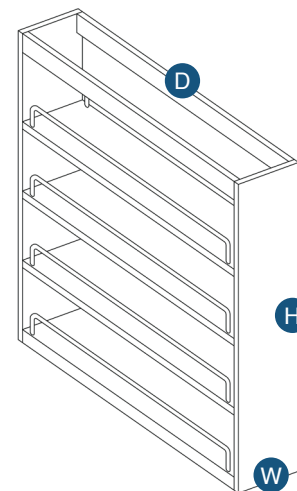

Spice Rack Insert

Item Code	Outer Dimensions			Usage Guide
	W	H	D	Designed to Fit
YN-SRI9-SC	5.75"	24"	20.5"	B09

Undermount, full extension, soft-close slides