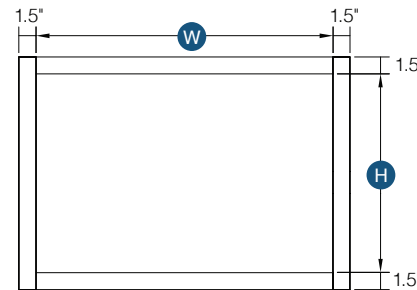

PRODUCT SPECS WALL CABINETS

15" Wall Stacking Double Door Cabinets with Glass

Item Code	Outer Dimensions			Opening Size		Oslo	Shaker	Brooklyn	Napa	Door Size (x2)		Essential White	Essential Gray
	W	H	D	W	H					W	H		
WS2415-2	24"	15"	12"	21"	12"	-	✓	✓	✓	11.6875"	13.75"	-	-
WS2715-2	27"	15"	12"	24"	12"	-	✓	✓	✓	13.1875"	13.75"	-	-
WS3015-2	30"	15"	12"	27"	12"	-	✓	✓	✓	14.6875"	13.75"	-	-
WS3315-2	33"	15"	12"	30"	12"	-	✓	✓	✓	16.1875"	13.75"	-	-
WS3615-2	36"	15"	12"	33"	12"	-	✓	✓	✓	17.6875"	13.75"	-	-

Door comes pre-routed with glass insert and finished interior