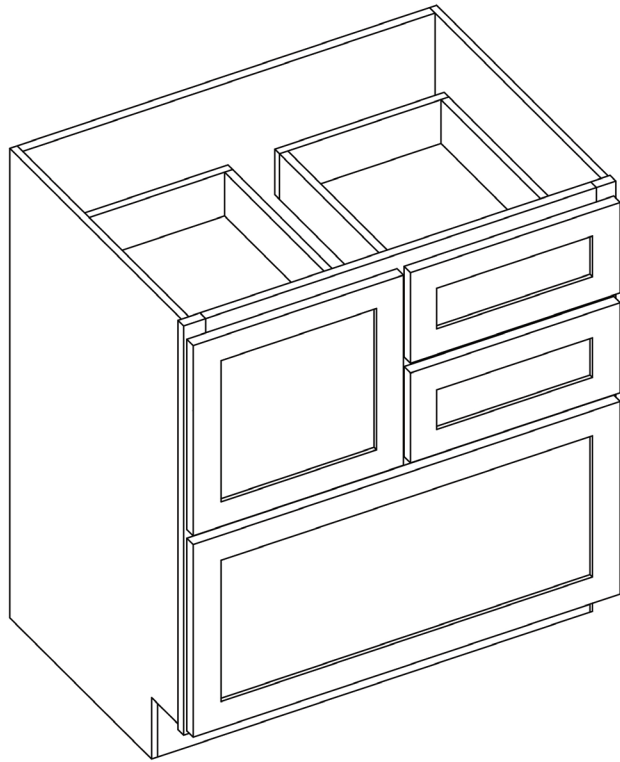

PRODUCT SPECS BASE CABINETS

Cooking Center

Item Code	Outer Dimensions			Shaker	Brooklyn	Napa	Essential White	Essential Gray
	W	H	D	Premier			Builder	
CC30	30"	34.5"	24"	✓	✓	-	-	-

Item Code	Top Opening (x2)		Premier Top Drawer Front Size (x2)	
	W	H	W	H
CC30	12"	5.75"	14.5"	6.75"
Left Drawer Opening		Left Drawer Front Size		
CC30	12"	13"	14.5"	14"
Bottom Drawer Opening		Bottom Drawer Front Size		
CC30	27"	12.5"	29.5"	14.25"