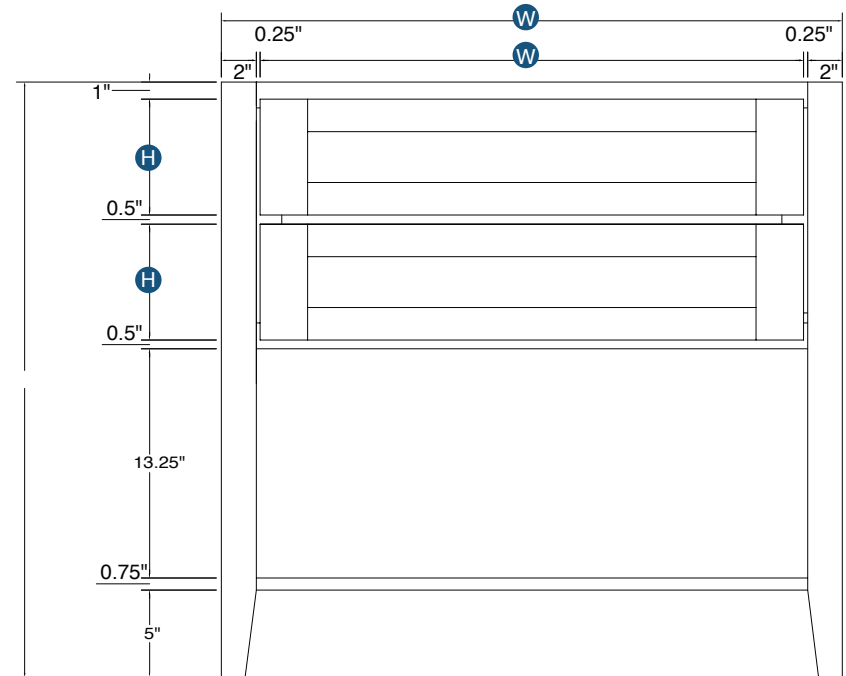

Item Code	Outer Dimensions			Oslo Premier	Drawer Opening (x2)		Drawer Size (x2)	
	W	H	D		W	H	W	H
VSBOS36	36"	34.5"	21"	✓	29"	5.25"	31.5"	6.7"

Includes adjustable feet
Total height does not account for adjustable foot height