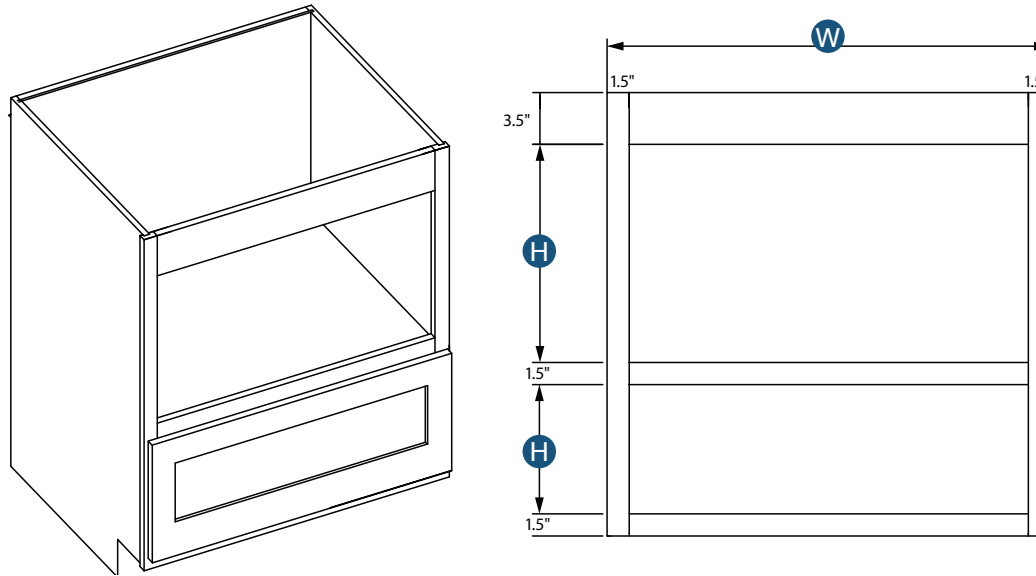

PRODUCT SPECS BASE CABINETS

Microwave Base Cabinet

Item Code	Outer Dimensions			Shaker	Brooklyn	Napa	Essential White	Essential Gray
	W	H	D	Premier			Builder	
MBC30	30"	34.5"	24"	✓	✓	✓	-	-

Finished interior

Item Code	Top Opening		Bottom Opening		Drawer Size		Drawer Front Size	
	W	H	W	H	W	H	W	H
MBC30	27"	14.75"	27"	8.75"	29.5"	10.5"	10"	6.7"