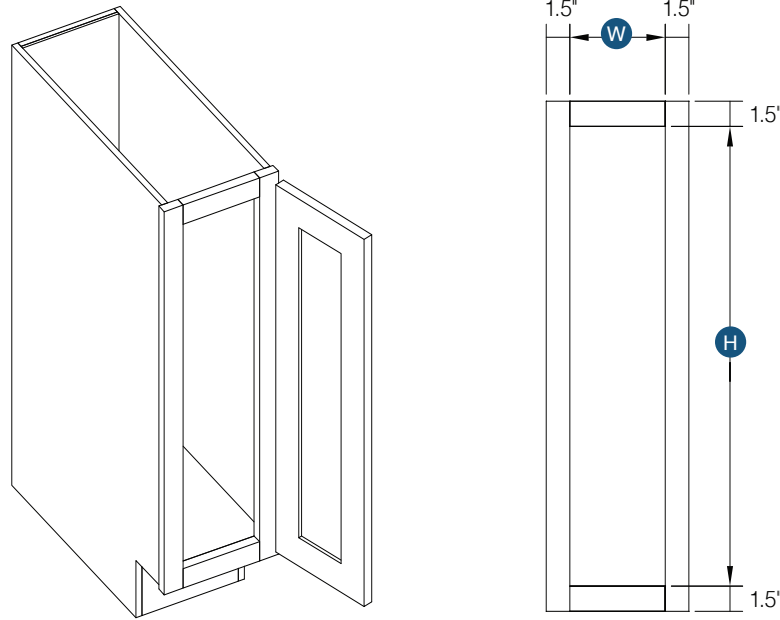

PRODUCT SPECS BASE CABINETS

Single Door Full Height Base

Item Code	Outer Dimensions			Opening Size		Shaker	Brooklyn	Napa	Door Size		Essential White	Essential Gray	Door Size	
	W	H	D	W	H		Premier		W	H	Builder		W	H
B09	9"	34.5"	24"	6"	27"	✓	✓	✓	8.5"	28.75"	✓	✓	7"	28"