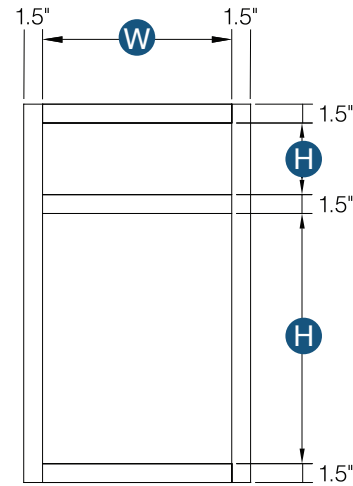

PRODUCT SPECS BASE CABINETS

Desk Drawer Base

Item Code	Outer Dimensions			Shaker	Brooklyn	Napa	Essential White	Essential Gray
	W	H	D	Premier			Builder	
DDB18	18"	29.5"	24"	✓	✓	✓	-	-

Item Code	Top Opening		Top Drawer Front Size	
	W	H	W	H
DDB18	15"	5.75"	17.5"	6.75"

Item Code	Bottom Opening		Bottom Drawer Front Size	
	W	H	W	H
DDB18	15"	14.75"	17.5"	16.75"