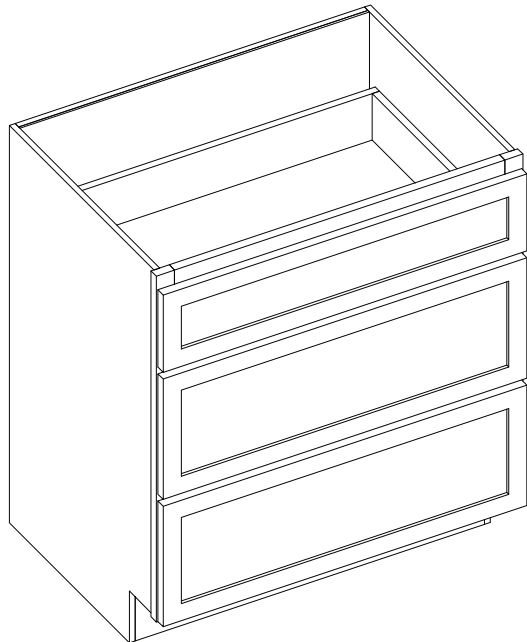

PRODUCT SPECS BASE CABINETS

12" - 24" Three Drawer Base

Item Code	Outer Dimensions			Shaker	Brooklyn	Napa	Essential White	Essential Gray
	W	H	D	Premier			Builder	
DB12-3	12"	34.5"	24"	✓	✓	✓	✓	✓
DB15-3	15"	34.5"	24"	✓	✓	✓	✓	✓
DB18-3	18"	34.5"	24"	✓	✓	✓	✓	✓
DB21-3	21"	34.5"	24"	✓	✓	✓	✓	✓
DB24-3	24"	34.5"	24"	✓	✓	✓	✓	✓

Item Code	Top Opening		Top Drawer Front Size		Top Drawer Front Size	
	W	H	W	H	W	H
DB12-3	9"	5.75"	11.5"	6.75"	10"	6.7"
DB15-3	12"	5.75"	14.5"	6.75"	13"	6.7"
DB18-3	15"	5.75"	17.5"	6.75"	16"	6.7"
DB21-3	18"	5.75"	20.5"	6.75"	19"	6.7"
DB24-3	21"	5.75"	23.5"	6.75"	22"	6.7"

Item Code	Middle Opening		Middle Drawer Front Size		Middle Drawer Front Size	
	W	H	W	H	W	H
DB12-3	9"	5.75"	11.5"	6.75"	10"	6.7"
DB15-3	12"	5.75"	14.5"	6.75"	13"	6.7"
DB18-3	15"	5.75"	17.5"	6.75"	16"	6.7"
DB21-3	18"	5.75"	20.5"	6.75"	19"	6.7"
DB24-3	21"	5.75"	23.5"	6.75"	22"	6.7"

Item Code	Bottom Opening		Bottom Drawer Front Size		Bottom Drawer Front Size	
	W	H	W	H	W	H
DB12-3	9"	5.75"	11.5"	6.75"	10"	6.7"
DB15-3	12"	5.75"	14.5"	6.75"	13"	6.7"
DB18-3	15"	5.75"	17.5"	6.75"	16"	6.7"
DB21-3	18"	5.75"	20.5"	6.75"	19"	6.7"
DB24-3	21"	5.75"	23.5"	6.75"	22"	6.7"

Builder has slab front drawer