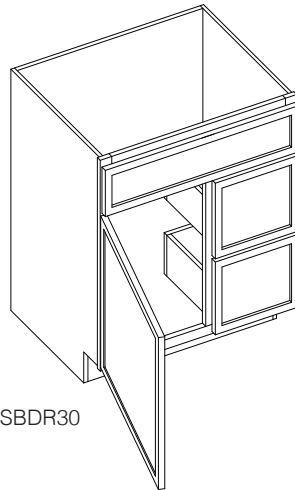

## Vanity Combo Cabinet 30"

By Kitchen Cabinet Distributors

Image shown VSBDR30

Image shown VSBDL30

Item Code	Outer Dimensions			Oslo	False Drawer Opening		Door Opening		Top Drawer Opening		Bottom Drawer Opening	
	W	H	D	Premier	W	H	W	H	W	H	W	H
VSBDR30	30"	34.5"	21"	✓	11.5"	5.75"	15"	20.25"	9"	9.5"	9"	8.75"
VSBDL30	30"	34.5"	21"	✓	11.5"	5.75"	15"	20.25"	9"	9.5"	9"	8.75"