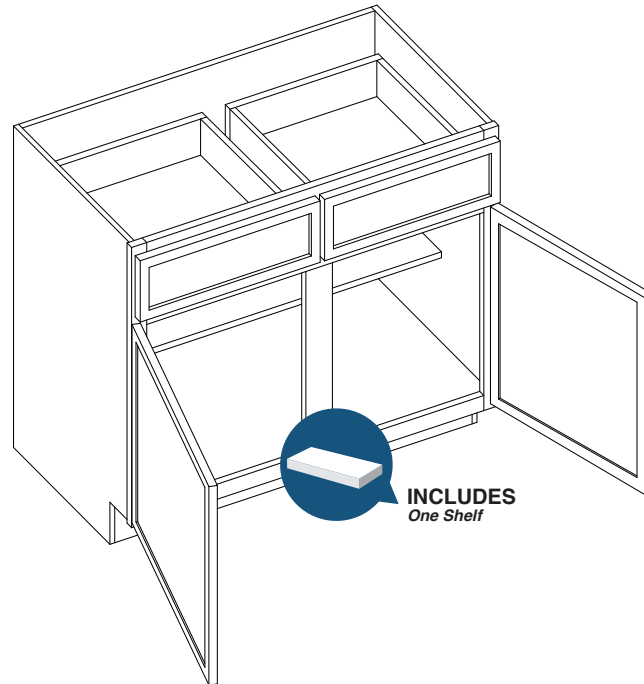

## Double Door Standard Base Cabinet with Center Stile

By Kitchen Cabinet Distributors

Item Code	Outer Dimensions			Drawer Opening (x2)		Door Opening (x2)		Oslo Premier	Drawer Front Size (x2)		Door Size (x2)	
	W	H	D	W	H	W	H		W	H	W	H
B39	39"	34.5"	24"	36"	5.25"	36"	22.25"	✓	19.04"	6.7"	19.04"	22.25"
B42	42"	34.5"	24"	18"	5.25"	18"	20.25"	✓	20.50"	6.7"	20.50"	22.25"