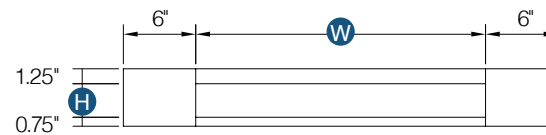

PRODUCT SPECS VANITY CABINETS

Vanity Drawer 36"

Item Code	Outer Dimensions			Opening Size		Shaker	Brooklyn	Napa	Drawer Size		Essential White	Essential Gray
	W	H	D	W	H	Premier			W	H	Builder	
KD36	36"	4.75"	21"	24"	2.75"	✓	✓	-	29.5"	3.5"	-	-

Sides trimmable to 30"
All drawer fronts have a slab profile