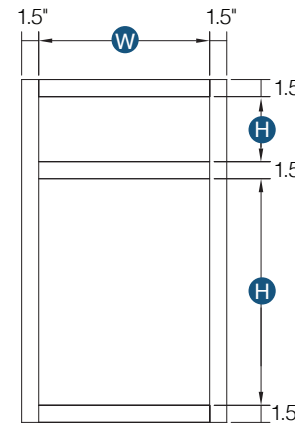

PRODUCT SPECS VANITY CABINETS

Single Door Vanity Cabinet

Item Code	Outer Dimensions			Shaker	Brooklyn	Napa	False Drawer Opening		Door Opening		False Drawer Front Door Size		Door Size		Essential White	Essential Gray
	W	H	D	Premier			W	H	W	H	W	H	W	H	Builder	
V21	21"	34.5"	21"	✓	✓	✓	18"	5.75"	18"	19.75"	20.5"	6.75"	20.5"	21.5"	-	-