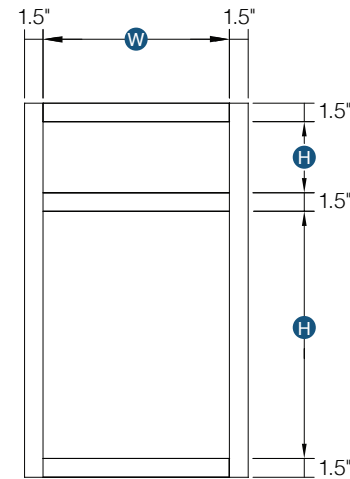

Item Code	Outer Dimensions			Drawer Opening		Door Opening (x2)		Oslo Premier	Drawer Front Size		Door Size (x2)	
	W	H	D	W	H	W	H		W	H	W	H
B24-2*	24"	34.5"	24"	21"	5.25"	21"	22.25"	✓	23.54"	6.69"	11.7"	22.25"
B27	27"	34.5"	24"	24"	5.25"	24"	22.25"	✓	26.54"	6.69"	13.2"	22.25"
B30	30"	34.5"	24"	27"	5.25"	27"	22.25"	✓	29.53"	6.69"	14.7"	22.25"
B33	33"	34.5"	24"	30"	5.25"	30"	22.25"	✓	32.52"	6.69"	16.2"	22.25"
B36	36"	34.5"	24"	33"	5.25"	33"	22.25"	✓	35.51"	6.69"	17.7"	22.25"

Oslo features a single drawer on all base cabinet sizes