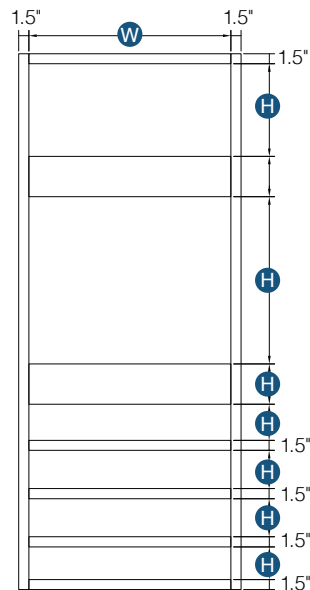

Item Code	Outer Dimensions			Oslo
	W	H	D	Premier
OC3390	33"	90"	24"	✓
OC3396	33"	96"	24"	✓

Item Code	Door Opening		Drawer Opening		Middle Opening (x2)		Bottom Opening	
	W	H	W	H	W	H	W	H
OC3390	30"	19.75"	30"	5.375"	30"	5.375"	30"	4.625"
OC3396	30"	25.75"	30"	5.375"	30"	5.375"	30"	4.625"

Item Code	Door Size		Drawer Size	
	W	H	W	H
OC3390	16.2"	21.5"	32.5"	6.7"
OC3396	16.2"	27.55"	32.5"	6.7"