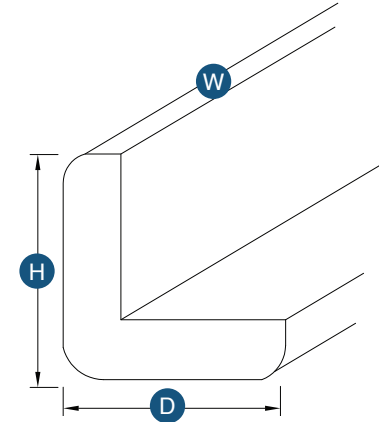

Outside Corner Molding

Item Code	Outer Dimensions			Oslo	Shaker	Brooklyn	Napa	Essential White	Essential Gray
	W	H	D						
OCM8	96"	0.75"	0.75"	✓	✓	✓	✓	✓	✓