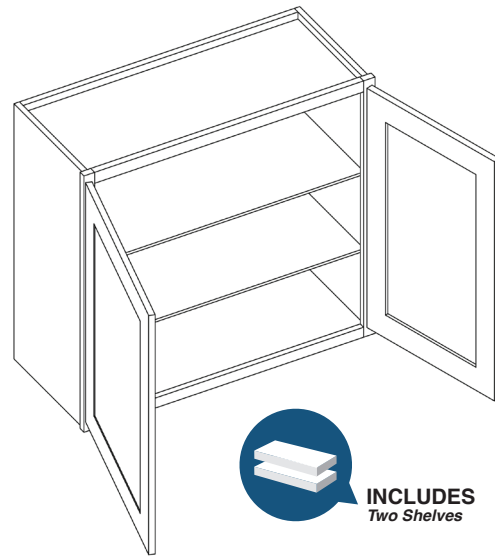

PRODUCT SPECS WALL CABINETS

Deep Double Door Wall Cabinet

Item Code	Outer Dimensions			Opening Size		Oslo	Shaker	Brooklyn	Napa	Essential White	Essential Gray	Door Size	
	W	H	D	W	H	Premier				Builder		W	H
W303015	30"	30"	15"	27"	27"	-	-	-	-	✓	-	14"	28"
W363015	36"	30"	15"	33"	27"	-	-	-	-	✓	-	17"	28"