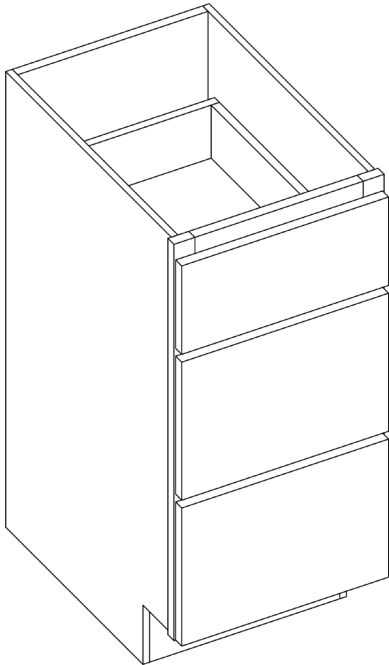

ADA COMPATIBLE PRODUCT SPECS BASE CABINETS

Vanity Base Cabinet

Item Code	Outer Dimensions			Oslo	Shaker	Brooklyn	Napa	Essential White	Essential Gray
	W	H	D	Premier				Builder	
VDB12-RH	12"	32.5"	21"	-	✓	-	-	✓	-
VDB15-RH	15"	32.5"	21"	-	✓	-	-	✓	-

Item Code	Top Opening		Top Drawer Front		Top Opening Size		Top Drawer Front	
	W	H	W	H	W	H	W	H
VDB12-RH	9"	5.75"	11.5"	6.69"	9"	5.75"	10"	6.69"
VDB15-RH	12"	5.75"	14.5"	6.69"	12"	5.75"	13"	6.69"
	Middle Opening		Middle Drawer		Middle Drawer		Middle Drawer	
VDB12-RH	9"	8.56"	11.5"	9.44"	10"	8.13"	10"	9.13"
VDB15-RH	12"	8.56"	14.5"	9.44"	13"	8.13"	13"	9.13"
	Bottom Opening		Bottom Drawer		Bottom Drawer		Bottom Drawer	
VDB12-RH	9"	7.25"	11.5"	9.44"	10"	8.13"	10"	9.13"
VDB15-RH	12"	7.25"	14.5"	9.44"	13"	8.13"	13"	9.13"

Only available in Shaker White & Essential White