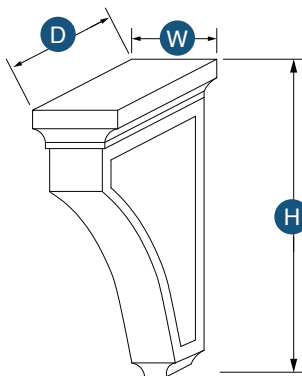

Corbel - Transitional

Item Code	Outer Dimensions			Oslo	Shaker	Brooklyn	Napa	Essential White	Essential Gray
	W	H	D						
CORT	3.5"	10.5"	7"	✓	✓	✓	✓	✓	✓