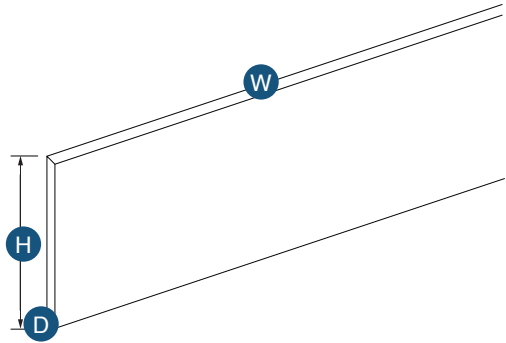

PRODUCT SPECS MOLDING & TRIM

Toe Kick

Item Code	Outer Dimensions			Oslo	Shaker	Brooklyn	Napa	Essential White	Essential Gray
	W	H	D						
TKS8	96"	4.5"	0.25"	✓	✓	✓	✓	✓	✓