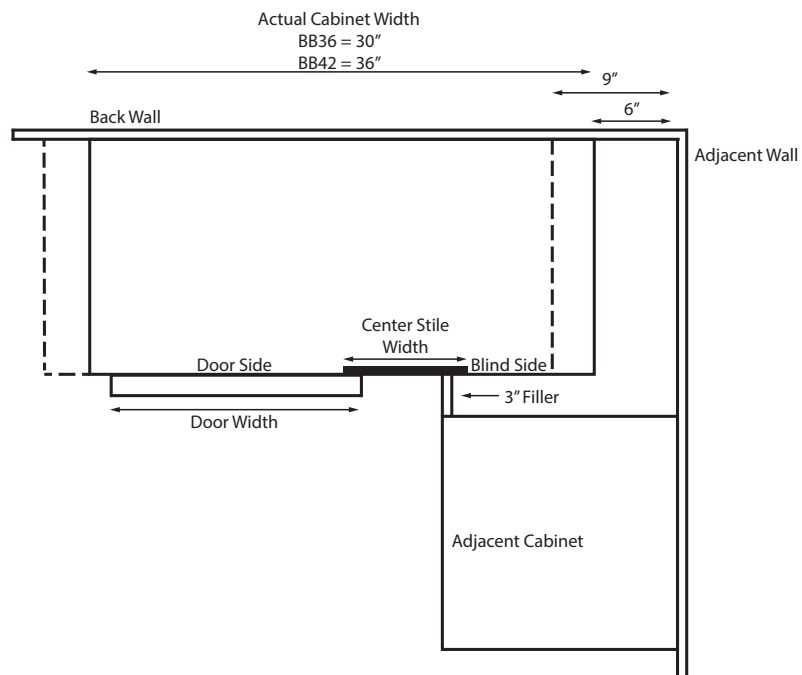

PRODUCT SPECS BASE CABINETS

Installing a 36" - 42" Blind Base

Proper installation ensures that the drawer will clear hardware, doors will open, and show correct reveal.

- Choose the blind side and assemble accordingly.
- Place the cabinet back against the back wall.
  - BB36 and BB42 – position the blind side 6"-9" away from the adjacent wall.
- Place at least a 3" filler next to the adjacent cabinet.
  (filler is not included)