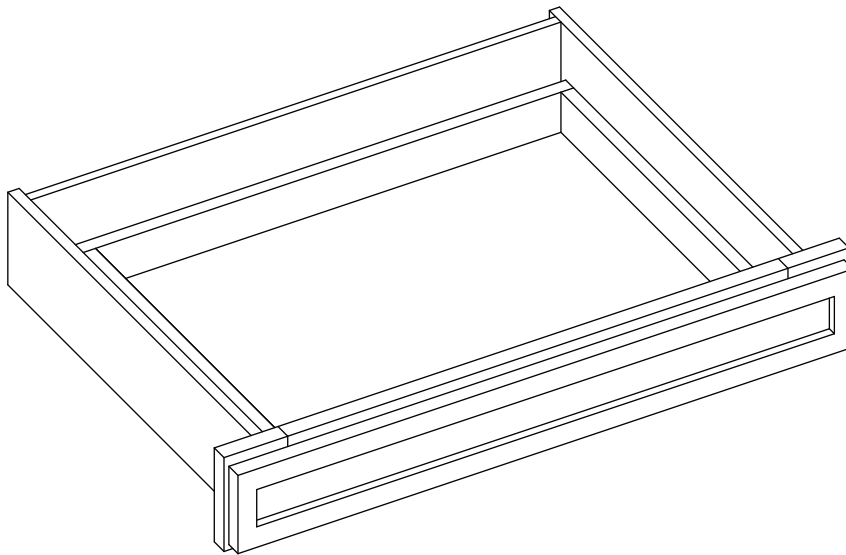

Item Code	Outer Dimensions			Oslo	Opening Size		Drawer Size	
	W	H	D	Premier	W	H	W	H
KD24	24"	4.75"	21"	✓	18"	3.25"	24"	4.75"

All drawer fronts have a slab profile