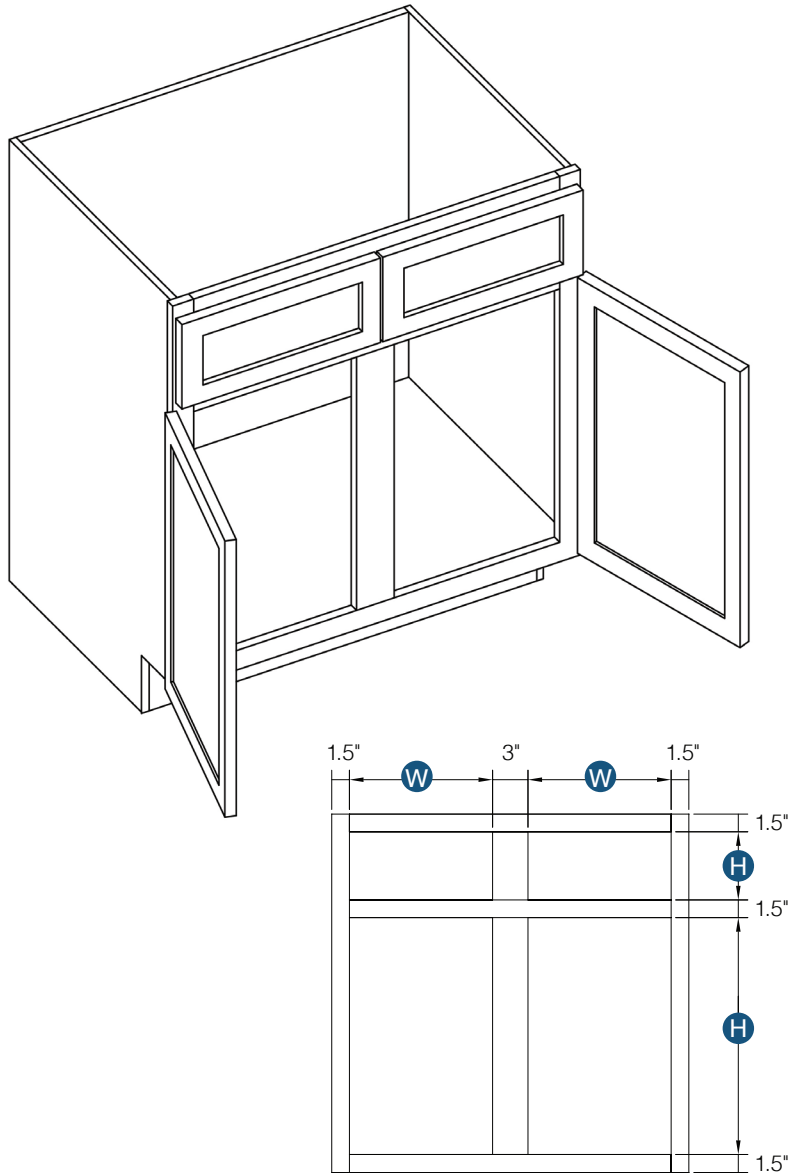

PRODUCT SPECS BASE CABINETS

Sink Base Cabinet with Center Stile

Item Code	Outer Dimensions			Shaker	Brooklyn	Napa	Essential White	Essential Gray
	W	H	D	Premier			Builder	
SB42	42"	34.5"	24"	✓	✓	✓	✓	✓
SB48	48"	34.5"	24"	✓	✓	✓	-	-

Item Code	False Drawer Opening (x2)		Door Opening	
	W	H	W	H
SB42	18"	5.75"	18"	19.75"
SB48	21"	5.75"	21"	19.75"

Item Code	Premier			
	False Drawer Front Size (x2)		Door Size (x2)	
	W	H	W	H
SB42	20.5"	6.75"	20.5"	21.5"
SB48	23.5"	6.75"	23.5"	21.5"

Item Code	Builder			
	False Drawer Front Size (x2)		Door Size (x2)	
	W	H	W	H
SB42	19"	6.7"	19"	20.7"
SB48	-	-	-	-

Builder has slab front drawer