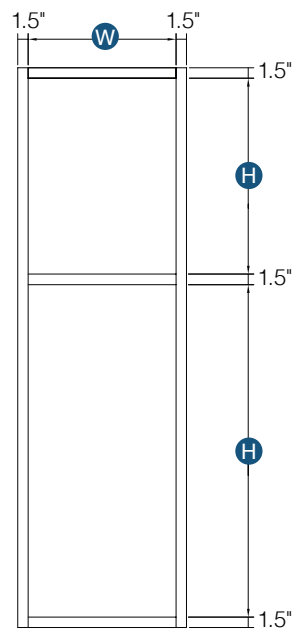

PRODUCT SPECS TALL CABINETS

Double Door Pantry

Item Code	Outer Dimensions			Oslo	Shaker	Brooklyn	Napa	Essential White	Essential Gray
	W	H	D	Premier				Builder	
P2484*	24"	84"	24"	✓	✓	✓	✓	-	-
P2490*	24"	90"	24"	✓	✓	✓	✓	-	-
P2496**	24"	96"	24"	✓	✓	✓	✓	-	-
P3090*	30"	90"	24"	✓	✓	✓	✓	-	-
P3096**	30"	96"	24"	✓	✓	✓	✓	-	-

Item Code	Top Opening		Bottom Opening	
	W	H	W	H
P2484*	21"	27.75"	21"	47.25"
P2490*	21"	33.75"	21"	47.25"
P2496**	21"	39.75"	21"	47.25"
P3090*	27"	33.75"	27"	47.25"
P3096**	27"	39.75"	27"	47.25"

Item Code	Premier				Oslo			
	Top Door Size		Bottom Door Size		Top Door Size		Bottom Door Size	
	W	H	W	H	W	H	W	H
P2484*	11.6875"	28.75"	11.6875"	49"	11.7"	49.3"	11.7"	28.8"
P2490*	11.6875"	34.75"	11.6875"	49"	11.7"	49.3"	11.7"	34.8"
P2496**	11.6875"	40.75"	11.6875"	49"	11.7"	49.3"	11.7"	40.8"
P3090*	17.6875"	34.75"	17.6875"	49"	14.7"	49.3"	14.7"	28.8"
P3096**	17.6875"	40.75"	17.6875"	49"	14.7"	49.3"	14.7"	34.8"

*Includes 5 shelves