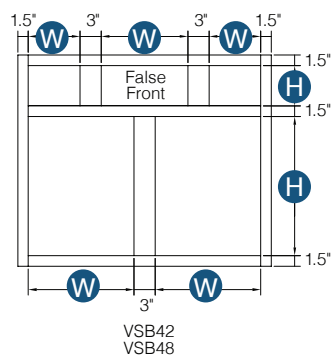

Item Code	Drawer Opening (x2)		False Drawer Opening		Door Opening (x2)	
	W	H	W	H	W	H
VSB36	7.5"	5.75"	12.75"	5.75"	15.1875"	19.75"
VSB39	7.5"	5.75"	15"	5.75"	16.5"	19.75"
VSB42	9.25"	5.75"	14.5"	5.75"	18"	19.75"
VSB48	9.25"	5.75"	20.5"	5.75"	21"	19.75"

Item Code	Premier						Builder					
	Drawer Front Size		False Drawer Front Size		Door Size		Drawer Front Size		False Drawer Front Size		Door Size	
	W	H	W	H	W	H	W	H	W	H	W	H
VSB36	10"	6.75"	15.25"	6.75"	17.6875"	21.5"	7"	6.7"	15.19"	6.7"	16"	20.75"
VSB39	-	-	-	-	-	-	8.5"	6.7"	16"	6.7"	17.5"	20.75"
VSB42	11.75"	6.75"	17"	6.75"	20.5"	21.5"	10"	6.7"	17.12"	6.7"	19"	20.75"
VSB48	11.75"	6.75"	23"	6.75"	23.5"	21.5"	10"	6.7"	22"	6.7"	22"	20.75"

Builder has slab drawer front and soft-close not available on VSB36