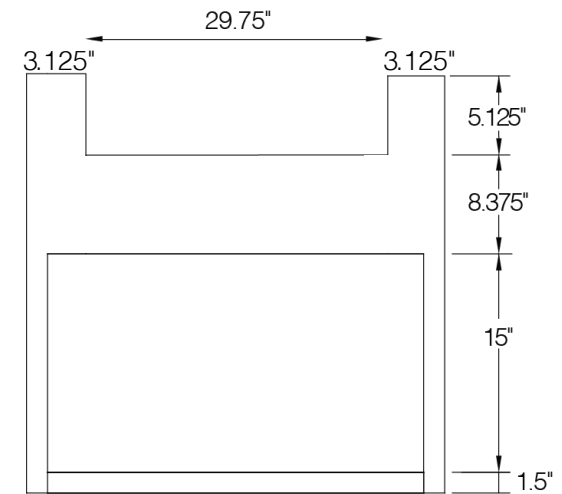

Top frame can be trimmed to accommodate different size sinks.

Item Code	Outer Dimensions			Oslo	Door Opening (x2)		Door Size (x2)	
	W	H	D	Premier	W	H	W	H
FSB36	36"	34.5"	24"	✓	33"	15"	17.7"	17"