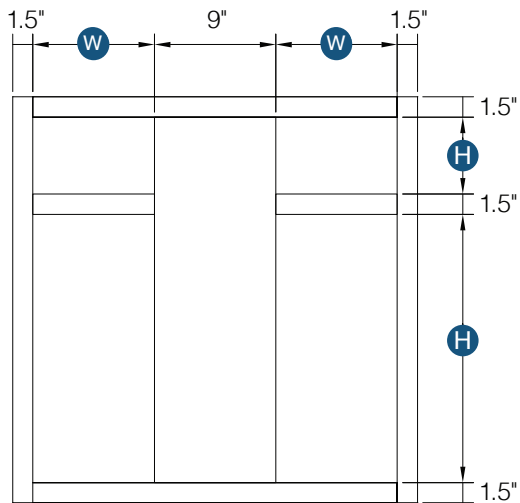

PRODUCT SPECS BASE CABINETS

42" - 48" Blind Base

Item Code	Outer Dimensions			Shaker	Brooklyn	Napa	Essential White	Essential Gray
	W	H	D	Premier			Builder	
BB42	36"	34.5"	24"	✓	✓	✓	✓	✓
BB48	48"	34.5"	24"	✓	✓	✓	✓	✓

Item Code	Door Opening		Drawer Opening	
	W	H	W	H
BB42	12"	19.75"	12"	5.75"
BB48	18"	19.75"	18"	5.75"

Item Code	Premier			
	Door Size		Drawer Front Size	
	W	H	W	H
BB42	14.5"	21.5"	14.5"	6.75"
BB48	20.5"	21.5"	20.5"	6.75"

Item Code	Builder			
	Door Size		Drawer Size	
	W	H	W	H
BB42	13"	20.7"	13"	6.7"
BB48	19"	20.7"	19"	6.7"

Image shown with hinge left
Builder has slab front drawer