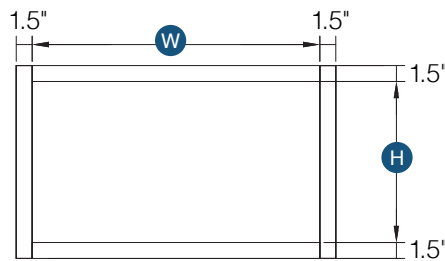

Wine Rack

Item Code	Outer Dimensions			Opening Size		Oslo	Shaker	Brooklyn	Napa	Essential White	Essential Gray
	W	H	D	W	H	Premier				Builder	
WR3018	30"	18"	12"	27"	15"	✓	-	✓	-	-	-

Finished interior. Currently available in Oslo Oak & White, Brooklyn Fawn & White.
Can be installed vertically or horizontally
Wine Rack holds 11 standard wine bottles