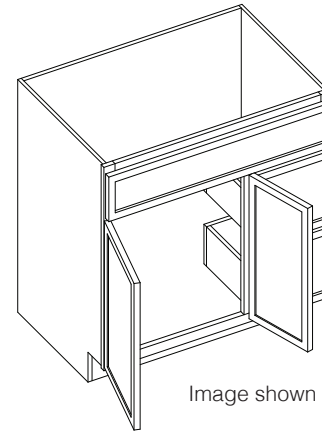

## Vanity Combo Cabinet 36"

By Kitchen Cabinet Distributors

Image shown VSBDL36

Image shown VSBDR36

Item Code	Outer Dimensions			Oslo Premier	False Drawer Opening		Door Opening		Top Drawer Opening		Bottom Drawer Opening	
	W	H	D		W	H	W	H	W	H	W	H
VSBDR36	36"	34.5"	21"	✓	33"	5.75"	20"	19.75"	9"	9.5"	9"	8.75"
VSBDL36	36"	34.5"	21"	✓	33"	5.75"	20"	19.75"	9"	9.5"	9"	8.75"