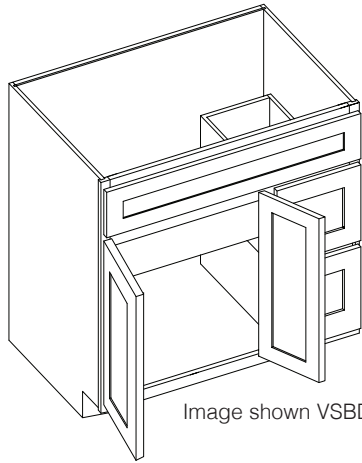

PRODUCT SPECS VANITY CABINETS

Vanity Combo Cabinet 36"

Image shown VSBDR36