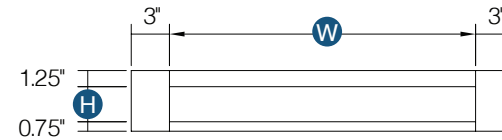

PRODUCT SPECS VANITY CABINETS

Vanity Drawer 24"

Item Code	Outer Dimensions			Opening Size		Shaker	Brooklyn	Napa	Drawer Size		Essential White	Essential Gray
	W	H	D	W	H	Premier			W	H	Builder	
KD24	24"	4.75"	21"	18"	2.75"	✓	✓	-	23.5"	3.5"	-	-

All drawer fronts have a slab profile