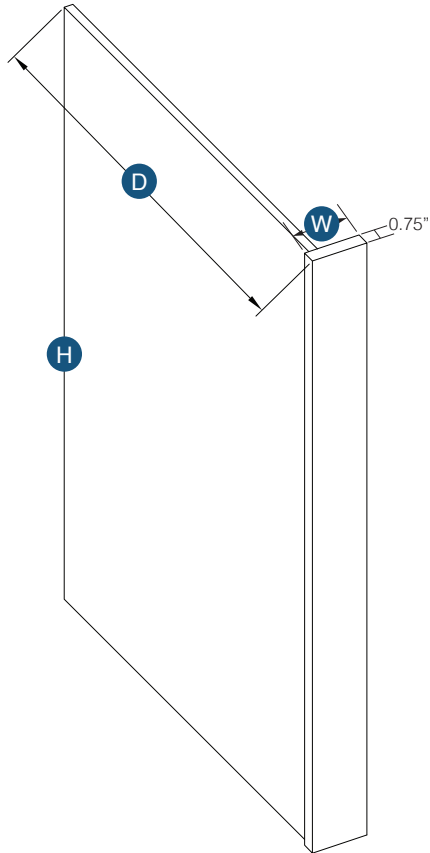

PRODUCT SPECS FILLERS & PANELS

Dishwasher End Panel

Item Code	Outer Dimensions			Oslo	Shaker	Brooklyn	Napa	Essential White	Essential Gray
	W	H	D						
DWR3	3"	34.5"	24"	✓	✓	✓	✓	✓	✓

0.5" panel thickness
Finished one side
Natural UV back