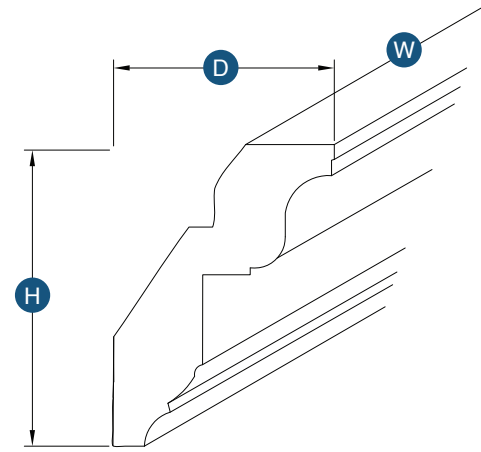

Royal Crown Molding

Item Code	Outer Dimensions			Oslo	Shaker	Brooklyn	Napa	Essential White	Essential Gray
	W	H	D	Premier				Builder	
RCM8	96"	3.25"	2.75"	-	✓	✓	✓	✓	✓