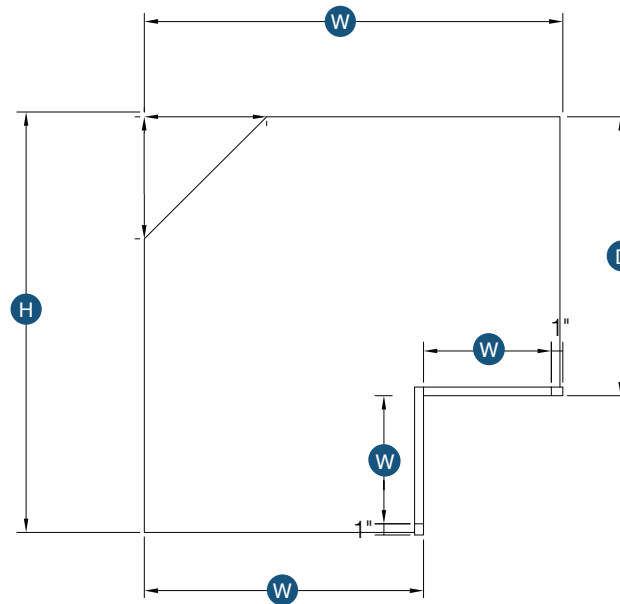

PRODUCT SPECS WALL CABINETS

30" - 42" Wall Easy Reach Cabinet

Item Code	Outer Dimensions			Opening Size		Oslo	Shaker	Brooklyn	Napa	Door Size		Essential White	Essential Gray	Door Size	
	W	H	D	W	H					W	H			W	H
WER2430	24"	30"	12"			✓	✓	✓	-	10.7"	28.8"	✓	✓	28"	10"
WER2436	24"	36"	12"			✓	✓	✓	-	10.7"	34.8"	✓	✓	34"	10"
WER2442	24"	42"	12"			✓	✓	✓	-	10.7"	40.8"	✓	✓	40"	10"

Image shown is hinge right