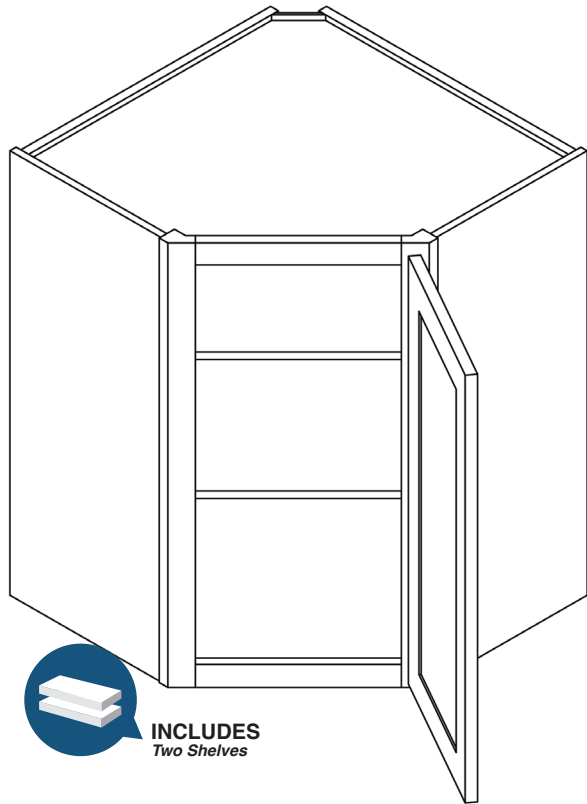

PRODUCT SPECS WALL CABINETS

30" - 36" High Corner Wall Cabinet

Item Code	Outer Dimensions			Opening Size		Oslo	Shaker	Brooklyn	Napa	Door Size		Essential White	Essential Gray	Door Size		
	W	H	D	W	H					W	H				W	H
CW2430	24"	30"	12"	13.5"	27"	✓	✓	✓	✓	14.5"	28.75"	✓	✓	14.5"	28"	
CW2436	24"	36"	12"	13.5"	33"	✓	✓	✓	✓	14.5"	34.75"	✓	✓	14.5"	34"	
CW2736	27"	36"	12"	13.5"	33"	✓	✓	✓	✓	14.5"	34.75"	✓	✓	14.5"	34"