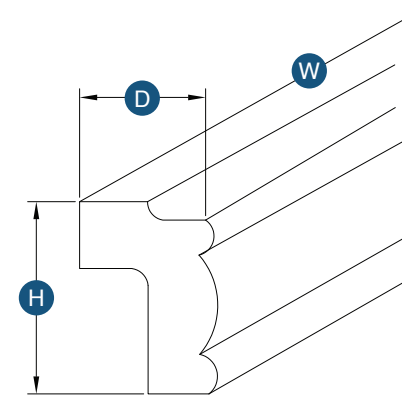

Traditional Light Rail Molding

Item Code	Outer Dimensions			Oslo	Shaker	Brooklyn	Napa	Essential White	Essential Gray
	W	H	D						
LRM8	96"	2.25"	1.625"	-	✓	✓	✓	✓	✓