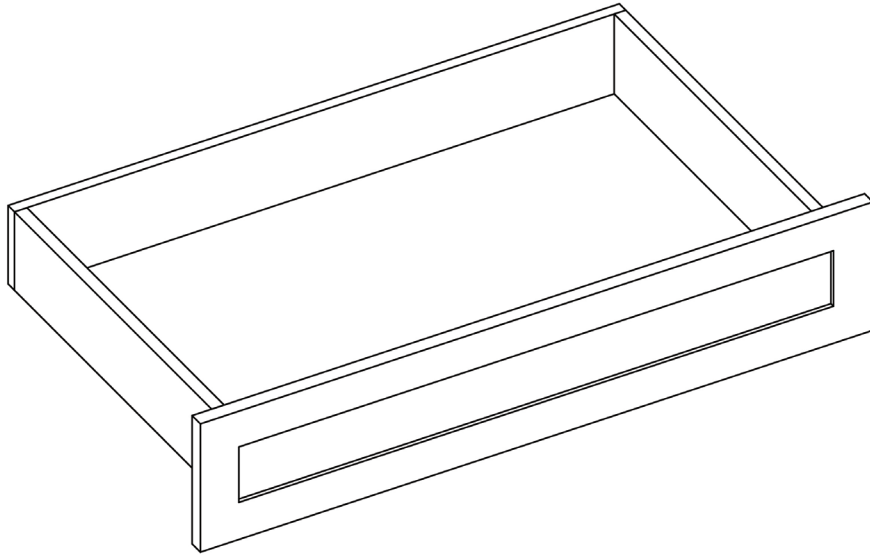

PRODUCT SPECS TALL CABINETS

Oven Cabinet Drawer

Item Code	Outer Dimensions			Oslo	Drawer Size		Shaker	Brooklyn	Napa	Drawer Size		Essential White	Essential Gray	Drawer Size	
	W	H	D		W	H				W	H	Builder		W	H
OCD337	32.5"	6.75"	24"	✓	32.5"	6.7"	✓	✓	✓	32.5"	6.75"	✓	✓	31"	6.7"