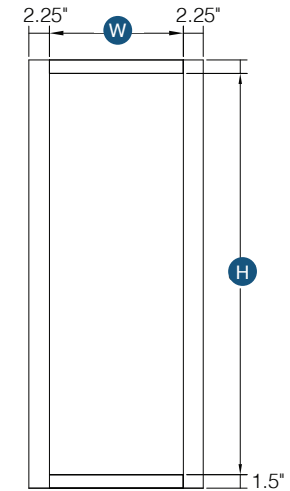

PRODUCT SPECS WALL CABINETS

30" - 42" Wall Easy Reach Cabinet

Item Code	Outer Dimensions			Opening Size		Oslo	Shaker	Brooklyn	Napa	Door Size		Essential White	Essential Gray	Door Size	
	W	H	D	W	H					W	H			W	H
WER2430	24"	30"	12"			✓	✓	✓	-	10.7"	28.8"	✓	✓	28"	10"
WER2436	24"	36"	12"			✓	✓	✓	-	10.7"	34.8"	✓	✓	34"	10"
WER2442	24"	42"	12"			✓	✓	✓	-	10.7"	40.8"	✓	✓	40"	10"

Image shown is hinge right