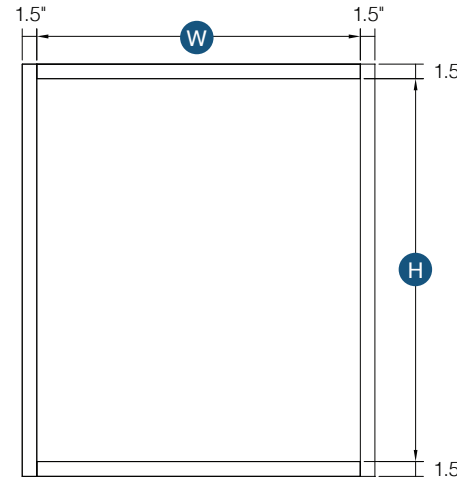

PRODUCT SPECS WALL CABINETS

30" - 36" High Double Door Wall Cabinet

Item Code	Outer Dimensions			Opening Size		Oslo	Shaker	Brooklyn	Napa	Door Size (x2)		Essential White	Essential Gray	Door Size (x2)	
	W	H	D	W	H	Premier				W	H	Builder		W	H
W2430-2	24"	30"	12"	21"	27"	✓	✓	✓	✓	11.6875"	28.75"	✓	✓	11"	28"
W2730	27"	30"	12"	24"	27"	✓	✓	✓	✓	13.1875"	28.75"	✓	✓	12.5"	28"
W3030	30"	30"	12"	27"	27"	✓	✓	✓	✓	14.6875"	28.75"	✓	✓	14"	28"
W3330	33"	30"	12"	30"	27"	✓	✓	✓	✓	16.1875"	28.75"	✓	✓	15.5"	28"
W3630	36"	30"	12"	33"	27"	✓	✓	✓	✓	17.6875"	28.75"	✓	✓	16.9"	28"
W3930	39"	30"	12"	36"	27"	✓	✓	✓	✓	19.1875"	28.75"	✓	✓	18.45"	28"
W2436-2	24"	36"	12"	21"	36"	✓	✓	✓	✓	11.6875"	34.75"	✓	✓	11"	34"
W2736	27"	36"	12"	24"	36"	✓	✓	✓	✓	13.1875"	34.75"	✓	✓	12.5"	34"
W3036	30"	36"	12"	27"	36"	✓	✓	✓	✓	14.6875"	34.75"	✓	✓	14"	34"
W3336	33"	36"	12"	30"	36"	✓	✓	✓	✓	16.1875"	34.75"	✓	✓	15.5"	34"
W3636	36"	36"	12"	33"	36"	✓	✓	✓	✓	17.6875"	34.75"	✓	✓	16.9"	34"
W3936	39"	36"	12"	36"	36"	✓	✓	✓	✓	19.1875"	34.75"	✓	✓	18.45"	34"