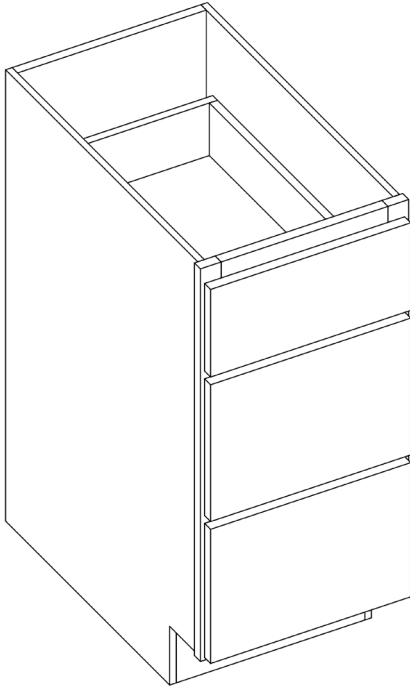

ADA COMPATIBLE PRODUCT SPECS BASE CABINETS

Drawer Base Cabinet

Item Code	Outer Dimensions			Oslo	Shaker	Brooklyn	Napa	Essential White	Essential Gray
	W	H	D	Premier				Builder	
DB12-3-RH	12"	32.5"	24"	-	✓	-	-	✓	-
DB15-3-RH	15"	32.5"	24"	-	✓	-	-	✓	-

Item Code	Top Opening		Top Drawer Front Size		Top Opening		Top Drawer Front Size	
	W	H	W	H	W	H	W	H
DB12-3-RH	9"	5.75"	11.50"	6.69"	9"	5.75"	10"	6.69"
DB15-3-RH	12"	5.75"	14.50"	6.69"	12"	5.75"	13"	6.69"
	Middle Opening		Middle Drawer		Middle Opening		Middle Drawer	
DB12-3-RH	9"	8.56"	11.50"	9.44"	9"	8.13"	10"	9.13"
DB15-3-RH	12"	8.56"	14.50"	9.44"	12"	8.13"	13"	9.13"
	Bottom Opening		Bottom Drawer		Bottom Opening		Bottom Drawer	
DB12-3-RH	9"	7.25"	9"	9.44"	9"	8.13"	10"	9.13"
DB15-3-RH	12"	7.25"	12"	9.44"	12"	8.13"	13"	9.13"

Only available in Shaker White & Essential White