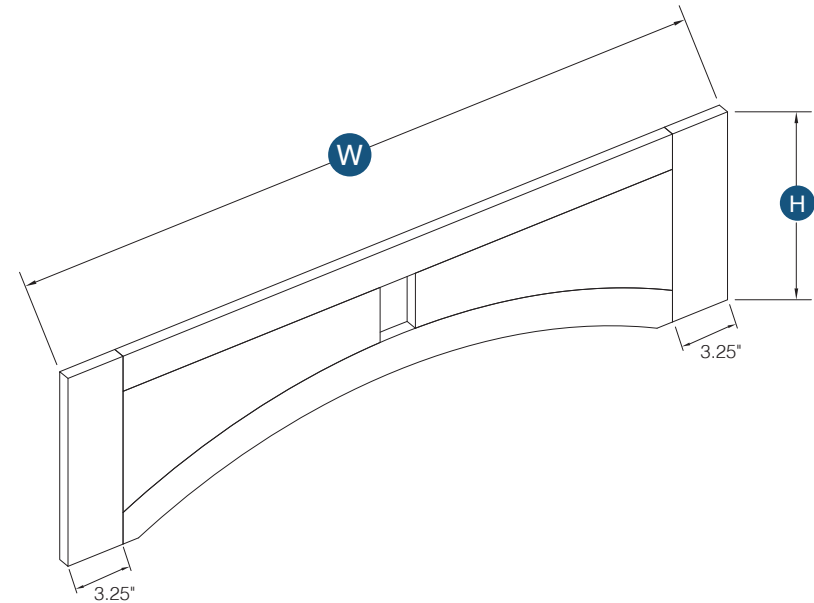

Raised Panel Valance

Item Code	Outer Dimensions			Oslo	Shaker	Brooklyn	Napa	Essential White	Essential Gray
	W	H	D						
VRP42	42"	12"	0.75"	-	-	-	✓	-	-
VRP48	48"	12"	0.75"	-	-	-	✓	-	-