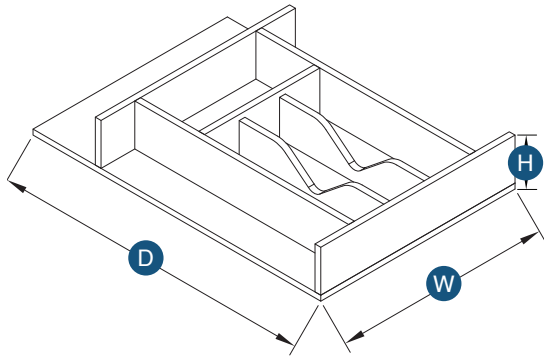

## Cutlery Drawer Insert

Item Code	Outer Dimensions			Usage Guide
	W	H	D	Designed to Fit
YN-CDI14	13.375"	2.87"	19.75"	B15/B18
YN-CDI20	19.75"	2.87"	19.75"	B21/B24