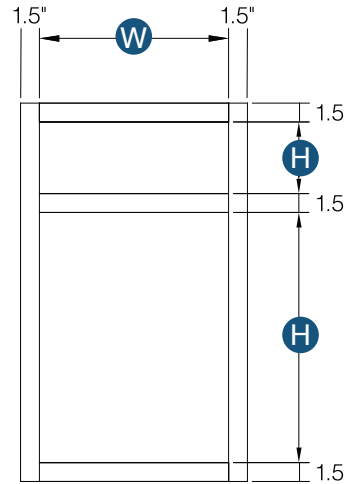

Item Code	Outer Dimensions			Oslo
	W	H	D	Premier
DDB18	18"	29.5"	24"	✓

Item Code	Top Opening		Top Drawer Front Size	
	W	H	W	H
DDB18	15"	5.25"	17.5"	6.7"

Item Code	Bottom Opening		Bottom Drawer Front Size	
	W	H	W	H
DDB18	15"	15.25"	17.5"	17.25"