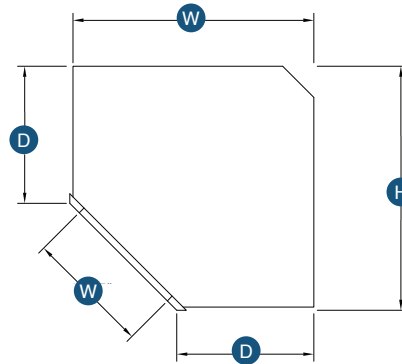

PRODUCT SPECS WALL CABINETS

42" High Corner Wall Cabinet

Item Code	Outer Dimensions			Opening Size		Oslo	Shaker	Brooklyn	Napa	Door Size		Essential White	Essential Gray	Door Size	
	W	H	D	W	H					W	H			W	H
CW2442	24"	42"	12"	13.5"	39"	✓	✓	✓	✓	14.5"	40.75"	✓	✓	14.5"	40"
CW2742	27"	42"	12"	13.5"	39"	✓	✓	✓	✓	14.5"	40.75"	✓	✓	14.5"	40"