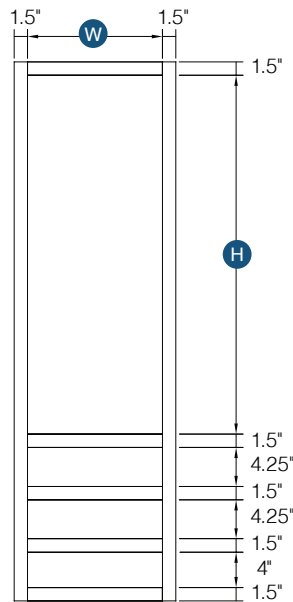

Item Code	Outer Dimensions			Opening Size		Oslo	Door Size	
	W	H	D	W	H	Premier	W	H
DWR1548	15"	48"	15"	12"	28"	✓	14.5"	28.75"
DWR1554	15"	54"	15"	12"	34"	✓	14.5"	34.75"
DWR1560	15"	60"	15"	12"	40"	✓	14.5"	40.75"

Works great with a vanity

Item Code	Top/ Middle Drawer Opening (x2)		Top/ Middle Drawer Front Size (x2)	
	W	H	W	H
DWR1548	12"	4.25"	14.5"	5.75"
DWR1554	12"	4.25"	14.5"	5.75"
DWR1560	12"	4.25"	14.5"	5.75"

Item Code	Bottom Drawer Opening		Bottom Drawer Front Size	
	W	H	W	H
DWR1548	23.5"	6.75"	14.5"	5.8"
DWR1554	13.1875"	6.75"	14.5"	5.8"
DWR1560	14.6875"	6.75"	14.5"	5.8"