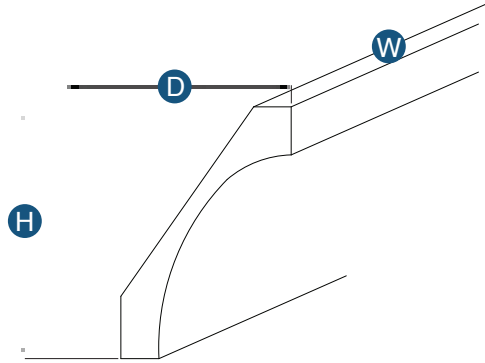

PRODUCT SPECS MOLDING & TRIM

Cove Crown Molding

Item Code	Outer Dimensions			Oslo	Shaker	Brooklyn	Napa	Essential White	Essential Gray
	W	H	D						
COM8	96"	4.25"	2.75"	✓	✓	✓	✓	✓	✓