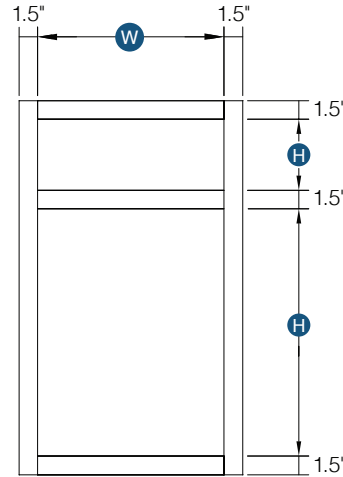

PRODUCT SPECS BASE CABINETS

Single Door Standard Base

Item Code	Outer Dimensions			Drawer Opening		Door Opening		Shaker	Brooklyn	Napa	Essential White	Essential Gray
	W	H	D	W	H	W	H	Premier			Builder	
B12	12"	34.5"	24"	9"	5.75"	9"	19.75"	✓	✓	✓	✓	✓
B15	15"	34.5"	24"	12"	5.75"	12"	19.75"	✓	✓	✓	✓	✓
B18	18"	34.5"	24"	15"	5.75"	15"	19.75"	✓	✓	✓	✓	✓
B21	21"	34.5"	24"	18"	5.75"	18"	19.75"	✓	✓	✓	✓	✓

Item Code	Drawer Front Size		Door Size		Drawer Front Size		Door Size	
	Premier				Builder			
	W	H	W	H	W	H	W	H
B12	11.5"	6.75"	11.5"	21.5"	10"	6.7"	10"	20.7"
B15	14.5"	6.75"	14.5"	21.5"	13"	6.7"	13"	20.7"
B18	17.5"	6.75"	17.5"	21.5"	16"	6.7"	16"	20.7"
B21	20.5"	6.75"	20.5"	21.5"	19"	6.7"	19"	20.7"

Builder has slab front drawer