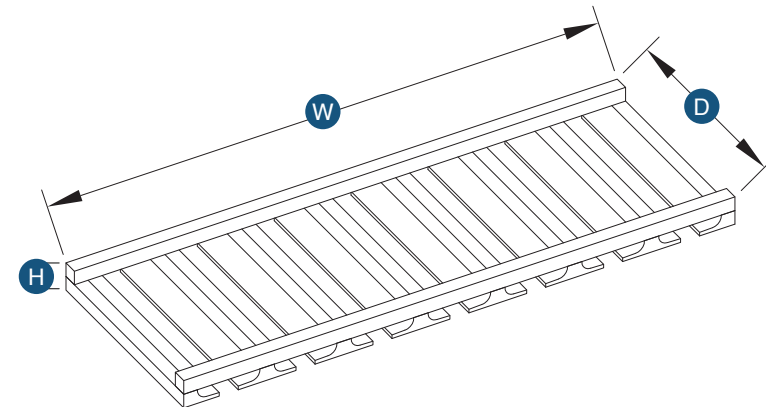

Stemware Rack

Item Code	Outer Dimensions			Oslo	Shaker	Brooklyn	Napa	Essential White	Essential Gray
	W	H	D	Premier			Builder		
SWR3012	28.5"	1.5"	10.5"	✓	✓	✓	✓	✓	✓

Designed to fit under wine rack