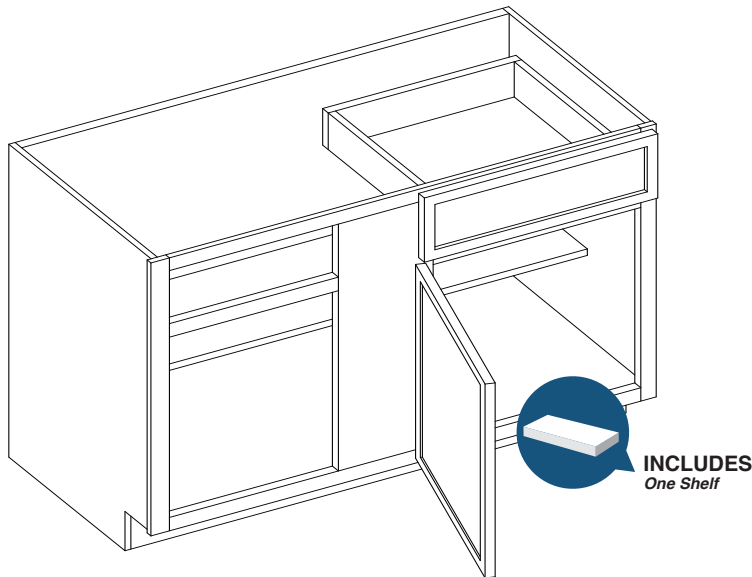

Item Code	Outer Dimensions			Oslo	Door Opening		Door Size		Drawer Opening		Drawer Front Size	
	W	H	D	Premier	W	H	W	H	W	H	W	H
BB42	36"	34.5"	24"	✓	9"	27"	14.5"	22.25"	12"	5.25"	14.5"	6.7"
BB48	48"	34.5"	24"	✓	12"	20.25"	20.5"	22.25"	15"	5.25"	20.5"	6.7"

Image shown with hinge left