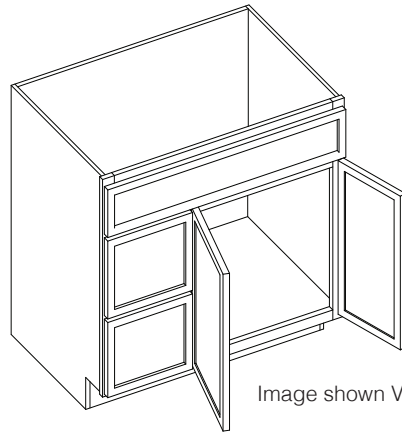

## Vanity Combo Cabinet 36"

By Kitchen Cabinet Distributors

Image shown VSBDL36

Image shown VSBDR36

Item Code	Outer Dimensions			Oslo Premier	False Drawer Opening		Door Opening		Top Drawer Opening		Bottom Drawer Opening	
	W	H	D		W	H	W	H	W	H	W	H
VSBDR36	36"	34.5"	21"	✓	33"	5.75"	20"	19.75"	9"	9.5"	9"	8.75"
VSBDL36	36"	34.5"	21"	✓	33"	5.75"	20"	19.75"	9"	9.5"	9"	8.75"