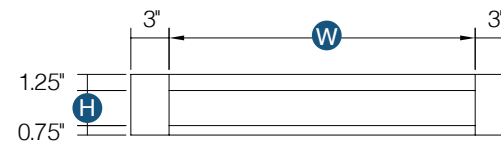

Item Code	Outer Dimensions			Oslo	Opening Size		Drawer Size	
	W	H	D	Premier	W	H	W	H
KD24	24"	4.75"	21"	✓	18"	3.25"	24"	4.75"

All drawer fronts have a slab profile