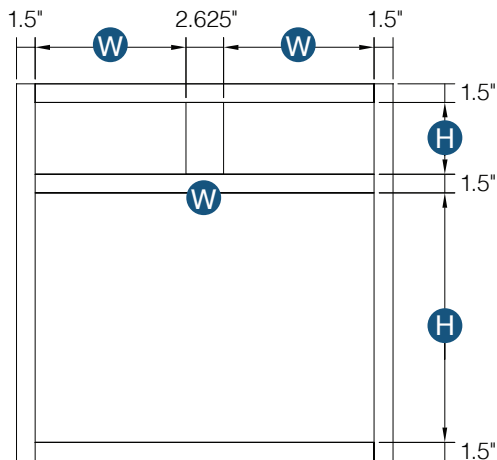

PRODUCT SPECS BASE CABINETS

Sink Base Cabinet

Item Code	Outer Dimensions			Oslo	Shaker	Brooklyn	Napa	Essential White	Essential Gray
	W	H	D	Premier				Builder	
SB30	30"	34.5"	24"	✓	✓	✓	✓	✓	✓
SB33	33"	34.5"	24"	✓	✓	✓	✓	✓	✓
SB36	36"	34.5"	24"	✓	✓	✓	✓	✓	✓

Item Code	False Drawer Opening (x2)		Door Opening	
	W	H	W	H
SB30	12.1875"	5.75"	27"	19.75"
SB33	13.6875"	5.75"	30"	19.75"
SB36	15.1875"	5.75"	33"	19.75"

Item Code	Premier			
	Top Drawer Front Size (x2)		Door Size (x2)	
	W	H	W	H
SB30	14.6875"	6.75"	14.6875"	21.5"
SB33	16.1875"	6.75"	16.1875"	21.5"
SB36	17.6875"	6.75"	17.6875"	21.5"

Item Code	Builder			
	False Drawer Front Size (x2)		Door Size (x2)	
	W	H	W	H
SB30	14"	6.7"	14"	20.7"
SB33	15.5"	6.7"	15.5"	20.7"
SB36	16.9"	6.7"	16.9"	20.7"

Builder has slab front drawer