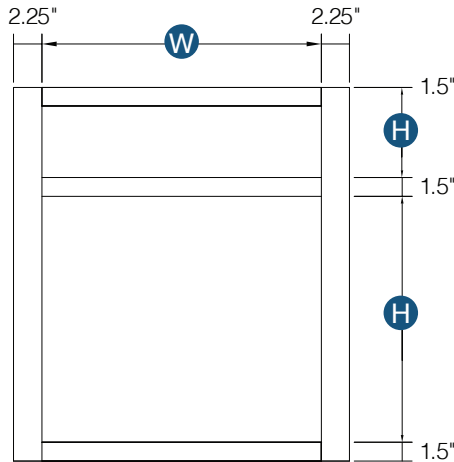

PRODUCT SPECS BASE CABINETS

Corner Sink Front

Item Code	Outer Dimensions			Shaker	Brooklyn	Napa	Essential White	Essential Gray
	W	H	D	Premier			Builder	
CSF42	27"	34.5"	2"	✓	✓	✓	✓	✓
YN-CSF-FLOOR	48"	0.5"	48"	✓	✓	✓	✓	✓

Item Code	Door Opening		False Drawer Opening	
	W	H	W	H
CSF42	22.5"	19.75"	22.5"	5.75"

Item Code	Premier			
	Door Size		False Drawer Front Size	
	W	H	W	H
CSF42	23.5"	21.5"	23.5"	6.75"

Item Code	Builder			
	Door Size		False Drawer Size	
	W	H	W	H
CSF42	23.5"	20.7"	23.5"	6.7"

Sink floor and hinges are sold separately.
Back of face frame measures 27" wide