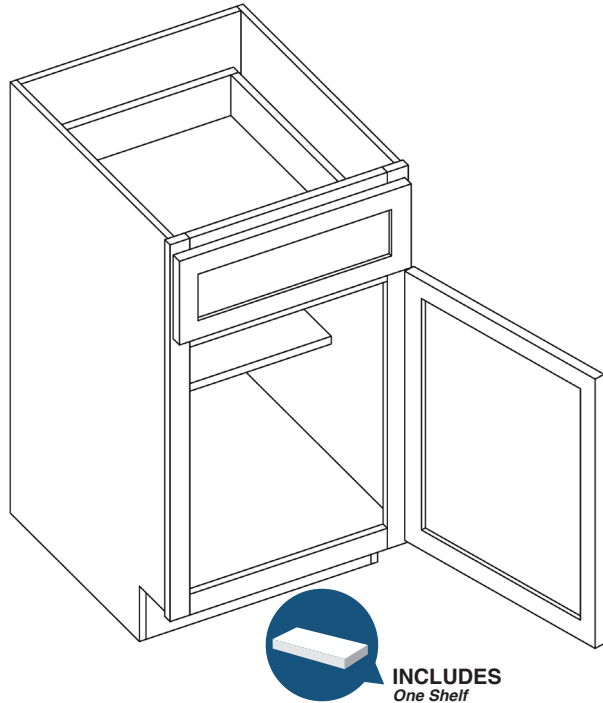

PRODUCT SPECS BASE CABINETS

Single Door Standard Base

Item Code	Outer Dimensions			Drawer Opening		Door Opening		Shaker	Brooklyn	Napa	Essential White	Essential Gray
	W	H	D	W	H	W	H	Premier			Builder	
B12	12"	34.5"	24"	9"	5.75"	9"	19.75"	✓	✓	✓	✓	✓
B15	15"	34.5"	24"	12"	5.75"	12"	19.75"	✓	✓	✓	✓	✓
B18	18"	34.5"	24"	15"	5.75"	15"	19.75"	✓	✓	✓	✓	✓
B21	21"	34.5"	24"	18"	5.75"	18"	19.75"	✓	✓	✓	✓	✓

Item Code	Drawer Front Size		Door Size		Drawer Front Size		Door Size	
	Premier				Builder			
	W	H	W	H	W	H	W	H
B12	11.5"	6.75"	11.5"	21.5"	10"	6.7"	10"	20.7"
B15	14.5"	6.75"	14.5"	21.5"	13"	6.7"	13"	20.7"
B18	17.5"	6.75"	17.5"	21.5"	16"	6.7"	16"	20.7"
B21	20.5"	6.75"	20.5"	21.5"	19"	6.7"	19"	20.7"

Builder has slab front drawer