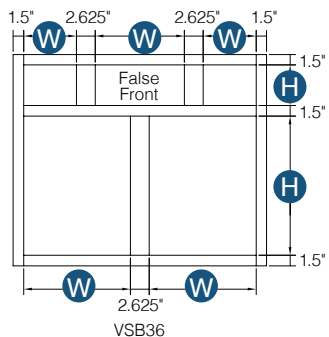

Item Code	Drawer Opening (x2)		False Drawer Opening		Door Opening (x2)	
	W	H	W	H	W	H
VSB36	7.5"	5.75"	12.75"	5.75"	15.1875"	19.75"
VSB39	7.5"	5.75"	15"	5.75"	16.5"	19.75"
VSB42	9.25"	5.75"	14.5"	5.75"	18"	19.75"
VSB48	9.25"	5.75"	20.5"	5.75"	21"	19.75"

Item Code	Premier						Builder					
	Drawer Front Size		False Drawer Front Size		Door Size		Drawer Front Size		False Drawer Front Size		Door Size	
	W	H	W	H	W	H	W	H	W	H	W	H
VSB36	10"	6.75"	15.25"	6.75"	17.6875"	21.5"	7"	6.7"	15.19"	6.7"	16"	20.75"
VSB39	-	-	-	-	-	-	8.5"	6.7"	16"	6.7"	17.5"	20.75"
VSB42	11.75"	6.75"	17"	6.75"	20.5"	21.5"	10"	6.7"	17.12"	6.7"	19"	20.75"
VSB48	11.75"	6.75"	23"	6.75"	23.5"	21.5"	10"	6.7"	22"	6.7"	22"	20.75"

Builder has slab drawer front and soft-close not available on VSB36