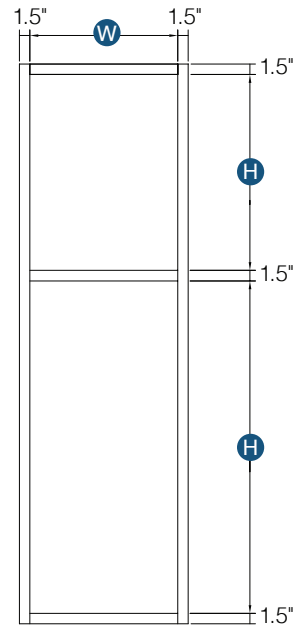

Item Code	Outer Dimensions			Shaker	Brooklyn	Napa	Essential White	Essential Gray
	W	H	D	Premier			Builder	
P1884*	18"	84"	24"	✓	✓	✓	✓	✓
P1890*	18"	90"	24"	✓	✓	✓	✓	✓
P1896**	18"	96"	24"	✓	✓	✓	✓	✓

Item Code	Top Opening		Bottom Opening	
	W	H	W	H
P1884*	15"	27.75"	15"	47.25"
P1890*	15"	33.75"	15"	47.25"
P1896**	15"	39.75"	15"	47.25"

Item Code	Premier				Builder			
	Top Door Size		Bottom Door Size		Top Door Size		Bottom Door Size	
	W	H	W	H	W	H	W	H
P1884*	17.5"	28.75"	17.5"	49"	16"	28"	16"	48.9"
P1890*	17.5"	34.75"	17.5"	49"	16"	34"	16"	48.9"
P1896**	17.5"	40.75"	17.5"	49"	16"	40"	16"	48.9"

*Includes four shelves
**Includes five shelves