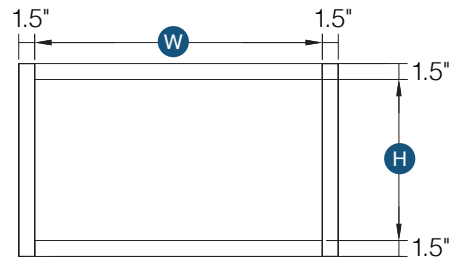

PRODUCT SPECS WALL CABINETS

Microwave Wall Cabinet

Item Code	Outer Dimensions			Opening Size		Oslo	Shaker	Brooklyn	Napa	Essential White	Essential Gray
	W	H	D	W	H	Premier				Builder	
MWC3018	30"	18"	12"	27"	14.25"	✓	✓	✓	✓	✓	✓

Finished interior
Shelf depth 15.5"