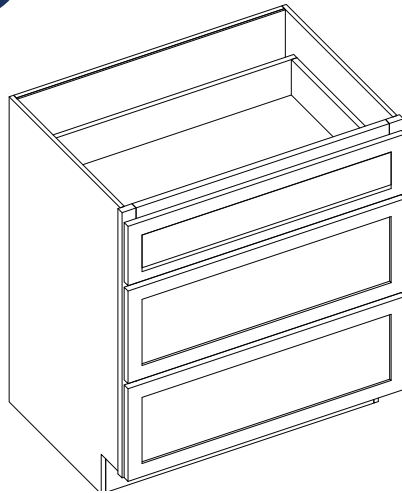

Item Code	Outer Dimensions			OSLO	Top Opening		Top Drawer Front Size	
	W	H	D	Premier	W	H	W	H
VDB12	12"	34.5"	21"	✓	9"	5.75"	11.54"	6.69"
VDB15	15"	34.5"	21"	✓	12"	5.75"	14.53"	6.69"
VDB18	18"	34.5"	21"	✓	15"	5.75"	17.52"	6.69"
VDB21	21"	34.5"	21"	✓	21"	5.75"	20.51"	6.69"
VDB24	24"	34.5"	21"	✓	21"	5.75"	23.54"	6.69"

Item Code	Middle Opening		Middle Drawer Front Size	
	W	H	W	H
VDB12	9"	10.8125"	11.54"	11"
VDB15	12"	10.8125"	14.53"	11"
VDB18	15"	10.8125"	17.52"	11"
VDB21	18"	10.8125"	20.51"	11"
VDB24	21"	10.8125"	23.54"	11"

Item Code	Bottom Opening		Bottom Drawer Front Size	
	W	H	W	H
VDB12	9"	9.125"	11.54"	11"
VDB15	12"	9.125"	14.53"	11"
VDB18	15"	9.125"	17.52"	11"
VDB21	18"	9.125"	20.51"	11"
VDB24	21"	9.125"	23.54"	11"