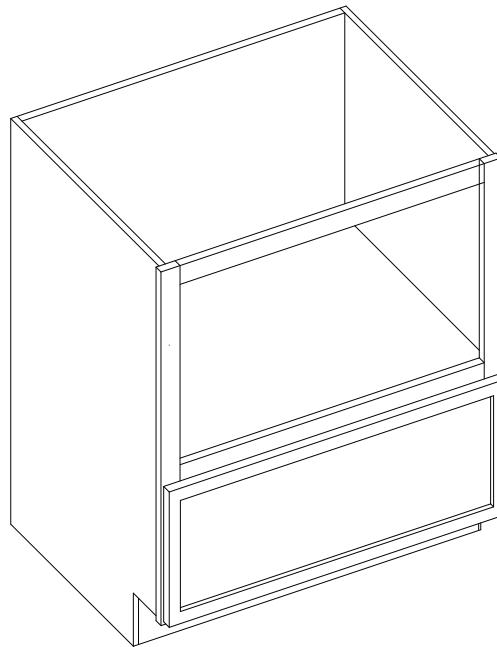

Item Code	Outer Dimensions			Oslo	Top Opening		Bottom Opening		Drawer Size	
	W	H	D		W	H	W	H	W	H
MBC30	30"	34.5"	24"	✓	27"	14.75"	27"	8.75"	29.5"	11"

Finished interior