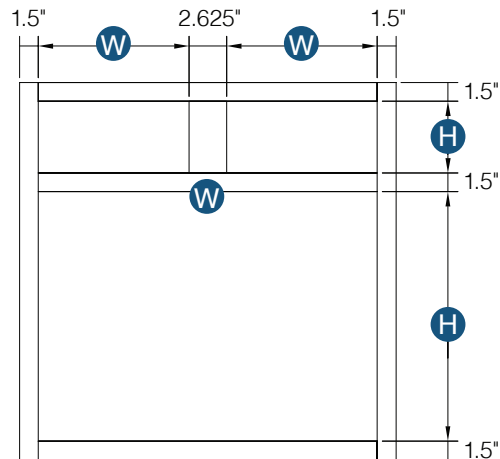

Item Code	Outer Dimensions			Oslo	Shaker	Brooklyn	Napa	Essential White	Essential Gray
	W	H	D	Premier				Builder	
SB30-ACC	30"	32.5"	24"	-	✓	-	-	✓	-
SB36-ACC	36"	32.5"	24"	-	✓	-	-	✓	-

Item Code	Door Opening		Door Size		Door Opening		Door Size	
	W	H	W	H	W	H	W	H
SB30-ACC	27"	19.50"	17.69"	24.31"	27"	19.50"	16.94"	23.56"
SB36-ACC	33"	19.50"	17.69"	24.31"	33"	19.50"	16.94"	23.56"

Only available in Shaker White & Essential White
Removable, non-operating door front.