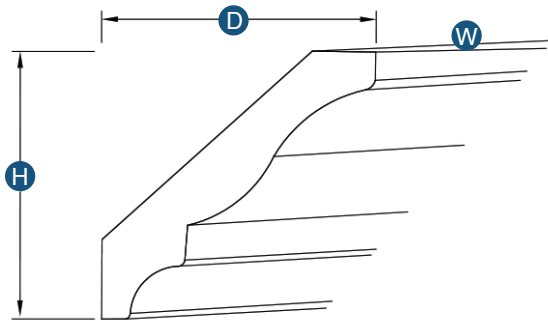

Large Crown Molding

Item Code	Outer Dimensions			Oslo	Shaker	Brooklyn	Napa	Essential White	Essential Gray
	W	H	D	Premier				Builder	
BCM8	96"	3.25"	2.625"	-	-	✓	✓	✓	✓