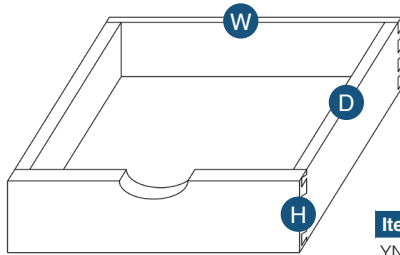

PRODUCT SPECS ATTACHMENTS & INSERTS

Natural Roll Out Tray

Item Code	Outer Dimensions			Usage Guide
	W	H	D	
YN-ROT15-SC	10.125"	4"	21"	B15
YN-ROT18-SC	13.125"	4"	21"	B18, P1884, P1890, P1896
YN-ROT21-SC	16.125"	4"	21"	B21
YN-ROT24-SC	19.125"	4"	21"	B24, P2484, P2490, P2496
YN-ROT27-SC	22.125"	4"	21"	B27
YN-ROT30-SC	25.125"	4"	21"	B30, SB30, P3090, P3096
YN-ROT33-SC	28.125"	4"	21"	B33, SB33
YN-ROT36-SC	31.125"	4"	21"	B36, SB36

Includes two trays and four tracks
Dovetail, solid wood construction
Sidemount, full extension, soft-close slides