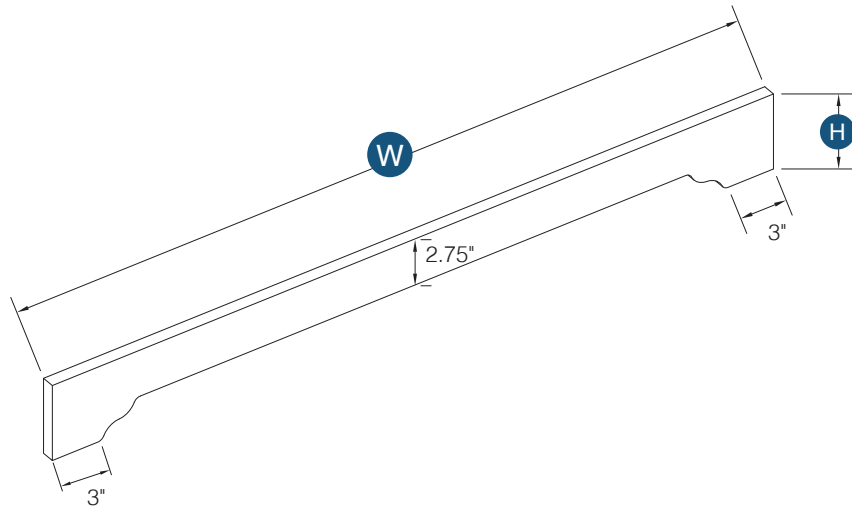

PRODUCT SPECS ACCESSORIES

Furniture Valance

Item Code	Outer Dimensions			Oslo	Shaker	Brooklyn	Napa	Essential White	Essential Gray
	W	H	D						
VFURN37	37"	4.5"	0.75"	✓	✓	✓	✓	-	-

Can be trimmed up to 3" off each side