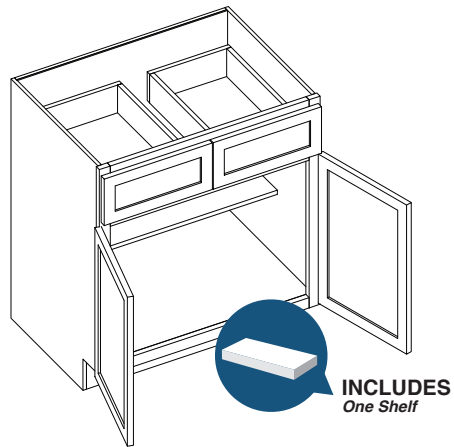

PRODUCT SPECS BASE CABINETS

Double Door Standard Base

Item Code	Outer Dimensions			Drawer Opening (x2)		Door Opening		Shaker	Brooklyn	Napa	Essential White	Essential Gray
	W	H	D	W	H	W	H	Premier			Builder	
B24-2*	24"	34.5"	24"	21"	5.75"	21"	19.75"	✓	✓	✓	✓	✓
B27	27"	34.5"	24"	10.6875"	5.75"	24"	19.75"	✓	✓	✓	✓	✓
B30	30"	34.5"	24"	12.1875"	5.75"	27"	19.75"	✓	✓	✓	✓	✓
B33	33"	34.5"	24"	13.6875"	5.75"	30"	19.75"	✓	✓	✓	✓	✓
B36	36"	34.5"	24"	15.1875"	5.75"	33"	19.75"	✓	✓	✓	✓	✓
B39	39"	34.5"	24"	16.6875"	5.75"	36"	19.75"	✓	✓	✓	✓	✓