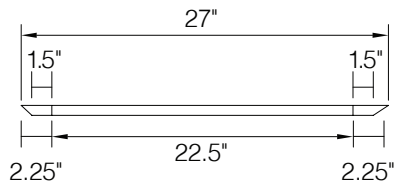

PRODUCT SPECS BASE CABINETS

Corner Sink Front

Item Code	Outer Dimensions			Shaker	Brooklyn	Napa	Essential White	Essential Gray
	W	H	D	Premier			Builder	
CSF42	27"	34.5"	2"	✓	✓	✓	✓	✓
YN-CSF-FLOOR	48"	0.5"	48"	✓	✓	✓	✓	✓

Item Code	Door Opening		False Drawer Opening	
	W	H	W	H
CSF42	22.5"	19.75"	22.5"	5.75"

Item Code	Premier			
	Door Size		False Drawer Front Size	
	W	H	W	H
CSF42	23.5"	21.5"	23.5"	6.75"

Item Code	Builder			
	Door Size		False Drawer Size	
	W	H	W	H
CSF42	23.5"	20.7"	23.5"	6.7"

Sink floor and hinges are sold separately.
Back of face frame measures 27" wide