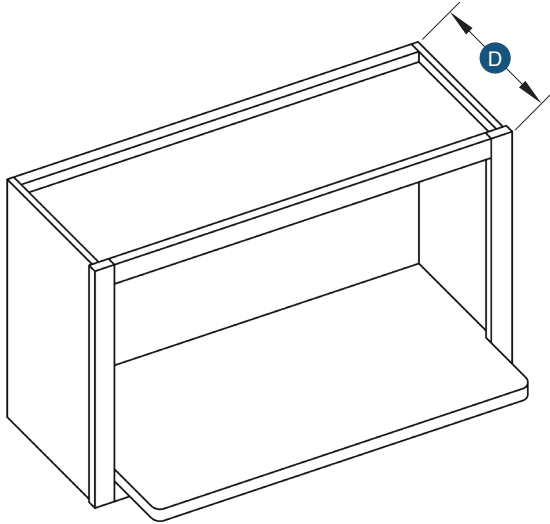

PRODUCT SPECS WALL CABINETS

Microwave Wall Cabinet

Item Code	Outer Dimensions			Opening Size		Oslo	Shaker	Brooklyn	Napa	Essential White	Essential Gray
	W	H	D	W	H	Premier				Builder	
MWC3018	30"	18"	12"	27"	14.25"	✓	✓	✓	✓	✓	✓

Finished interior
Shelf depth 15.5"