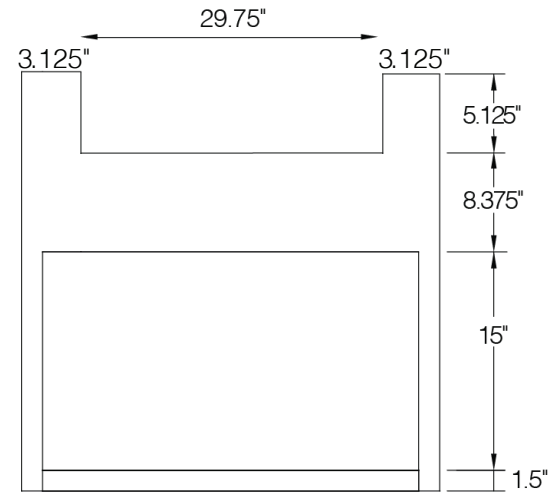

PRODUCT SPECS BASE CABINETS

36" Farm House Sink Base

Top frame can be trimmed to accommodate different size sinks.

Item Code	Outer Dimensions			Door Opening		Shaker	Brooklyn	Napa	Door Size		Essential White	Essential Gray
	W	H	D	W	H	Premier			W	H	Builder	
FSB36	36"	34.5"	24"	33"	15"	✓	✓	✓	17.687"	17"	-	-