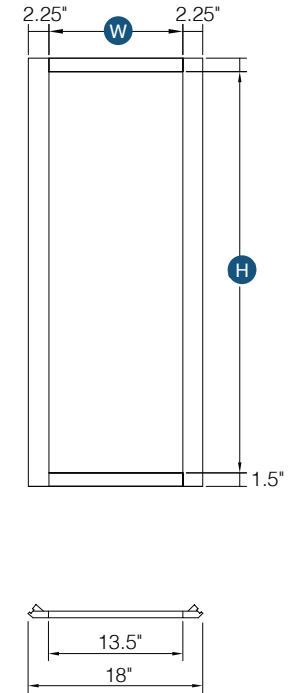

PRODUCT SPECS WALL CABINETS

15" Corner Wall Stacking Cabinet with Glass

Item Code	Outer Dimensions			Opening Size		Oslo	Shaker	Brooklyn	Napa	Door Size (x2)		Essential White	Essential Gray
	W	H	D	W	H					W	H		
CWS2415	24"	15"	12"	13.5"	12"	-	✓	✓	✓	14.5"	13.75"	-	-
CWS2715	27"	15"	12"	13.5"	12"	-	✓	✓	✓	14.5"	13.75"	-	-

Door comes pre-routed with glass insert and finished interior