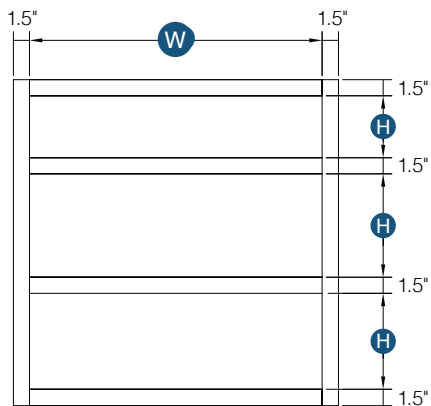

PRODUCT SPECS VANITY CABINETS

Vanity Drawer Base

Item Code	Outer Dimensions			Shaker	Brooklyn	Napa	Essential White	Essential Gray
	W	H	D	Premier			Builder	
VDB12	12"	34.5"	21"	✓	✓	✓	✓	✓
VDB15	15"	34.5"	21"	✓	✓	✓	✓	✓
VDB18	18"	34.5"	21"	✓	✓	✓	✓	✓
VDB21	21"	34.5"	21"	-	-	-	✓	✓
VDB24	24"	34.5"	21"	✓	✓	✓	✓	✓

Item Code	Top Opening		Premier Top Drawer Front Size		Builder Top Drawer Front Size		
	W	H	W	H	W	H	
	VDB12	9"	5.75"	11.5"	5.875"	10"	6.7"
VDB15	12"	5.75"	14.5"	5.875"	13"	6.7"	
VDB18	15"	5.75"	17.5"	5.875"	16"	6.7"	
VDB21	21"	5.75"	-	-	19"	6.7"	
VDB24	21"	5.75"	23.5"	5.875"	22"	6.7"	

Item Code	Middle Opening		Middle Drawer Front Size		Middle Drawer Front Size	
	W	H	W	H	W	H
VDB12	9"	10.8125"	11.5"	10.8125"	10"	10.1"
VDB15	12"	10.8125"	14.5"	10.8125"	13"	10.1"
VDB18	15"	10.8125"	17.5"	10.8125"	16"	10.1"
VDB21	18"	10.8125"	-	-	19"	10.1"
VDB24	21"	10.8125"	23.5"	10.8125"	22"	10.1"

Item Code	Bottom Opening		Bottom Drawer Front Size		Bottom Drawer Front Size	
	W	H	W	H	W	H
VDB12	9"	9.125"	11.5"	10.825"	10"	10.1"
VDB15	12"	9.125"	14.5"	10.825"	13"	10.1"
VDB18	15"	9.125"	17.5"	10.825"	16"	10.1"
VDB21	18"	9.125"	-	-	19"	10.1"
VDB24	21"	9.125"	23.5"	10.825"	22"	10.1"

Builder has slab front drawer