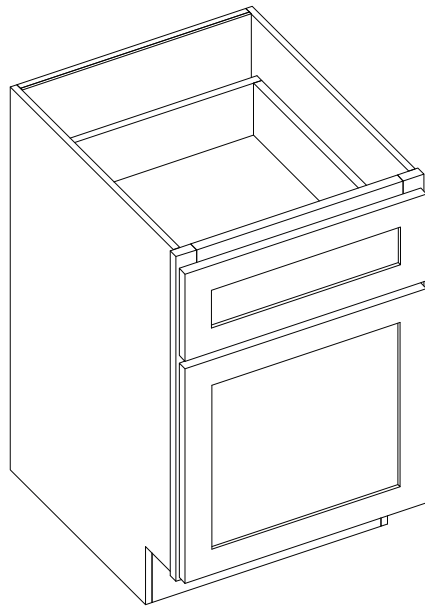

PRODUCT SPECS BASE CABINETS

Desk Drawer Base

Item Code	Outer Dimensions			Shaker	Brooklyn	Napa	Essential White	Essential Gray
	W	H	D	Premier			Builder	
DDB18	18"	29.5"	24"	✓	✓	✓	-	-

Item Code	Top Opening		Top Drawer Front Size	
	W	H	W	H
DDB18	15"	5.75"	17.5"	6.75"

Item Code	Bottom Opening		Bottom Drawer Front Size	
	W	H	W	H
DDB18	15"	14.75"	17.5"	16.75"