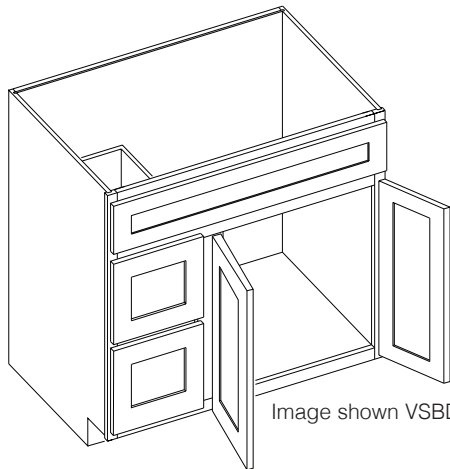

Image shown VSBDL36

Item Code	Outer Dimensions			Shaker	Brooklyn	Napa	Essential White	Essential Gray
	W	H	D	Premier			Builder	
VSBDR36	36"	34.5"	21"	✓	✓	✓	-	-
VSBDL36	36"	34.5"	21"	✓	✓	✓	-	-

Item Code	False Drawer Opening		Door Opening		Top Drawer Opening		Bottom Drawer Opening	
	W	H	W	H	W	H	W	H
VSBDR36	33"	5.75"	20"	19.75"	9"	9.5"	9"	8.75"
VSBDL36	33"	5.75"	20"	19.75"	9"	9.5"	9"	8.75"

Item Code	Premier					
	False Drawer Front Size		Door Size (x2)		Side Drawer Size (x2)	
	W	H	W	H	W	H
VSBDR36	35.5"	6.75"	11.6875"	21.5"	23.5"	6.7"
VSBDL36	35.5"	6.75"	11.6875"	21.5"	26.5"	6.7"