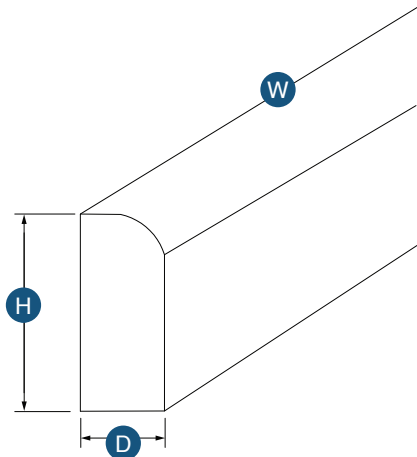

Scribe

Item Code	Outer Dimensions			Oslo	Shaker	Brooklyn	Napa	Essential White	Essential Gray
	W	H	D						
SCRIBE	96"	0.625"	0.25"	✓	✓	✓	✓	✓	✓