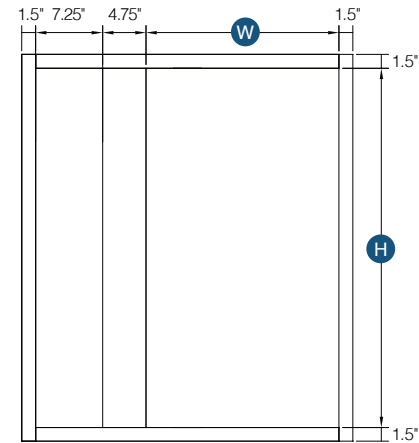

PRODUCT SPECS WALL CABINETS

30" - 36" High Blind Wall Cabinet

Item Code	Outer Dimensions			Opening Size		Oslo	Shaker	Brooklyn	Napa	Door Size		Essential White	Essential Gray	Door Size		
	W	H	D	W	H					W	H			Builder	W	H
BW2430	24"	30"	12"	9"	27"	-	✓	✓	✓	11.5"	28.75"	-	-	-	-	
BW3030	30"	30"	12"	15"	27"	✓	✓	✓	✓	17.5"	28.75"	✓	✓	16"	28"	
BW3630	36"	30"	12"	21"	27"	✓	✓	✓	✓	23.5"	28.75"	✓	✓	22"	28"	
BW2436	24"	36"	12"	9"	33"	-	✓	-	✓	11.5"	34.75"	-	-	-	-	
BW3036	30"	36"	12"	15"	33"	✓	✓	✓	✓	17.5"	34.75"	-	-	-	-	
BW3636	36"	36"	12"	21"	33"	✓	✓	✓	✓	23.5"	34.75"	✓	✓	22"	34"	

Image shown is hinge left