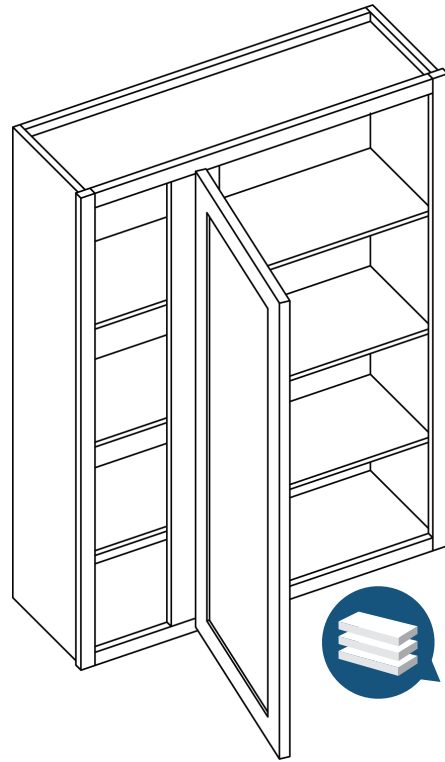

PRODUCT SPECS WALL CABINETS

42" High Blind Wall Cabinet

Item Code	Outer Dimensions			Opening Size		Oslo	Shaker	Brooklyn	Napa	Door Size		Essential White	Essential Gray	Door Size	
	W	H	D	W	H	Premier				W	H	Builder		W	H
BW3042	30"	42"	12"	15"	39"	✓	✓	✓	✓	17.5"	40.75"	-	-	-	-
BW3642	36"	42"	12"	21"	39"	✓	✓	✓	✓	23.5"	40.75"	✓	✓	22"	40"

Includes 3 shelves
Image shown is hinge left