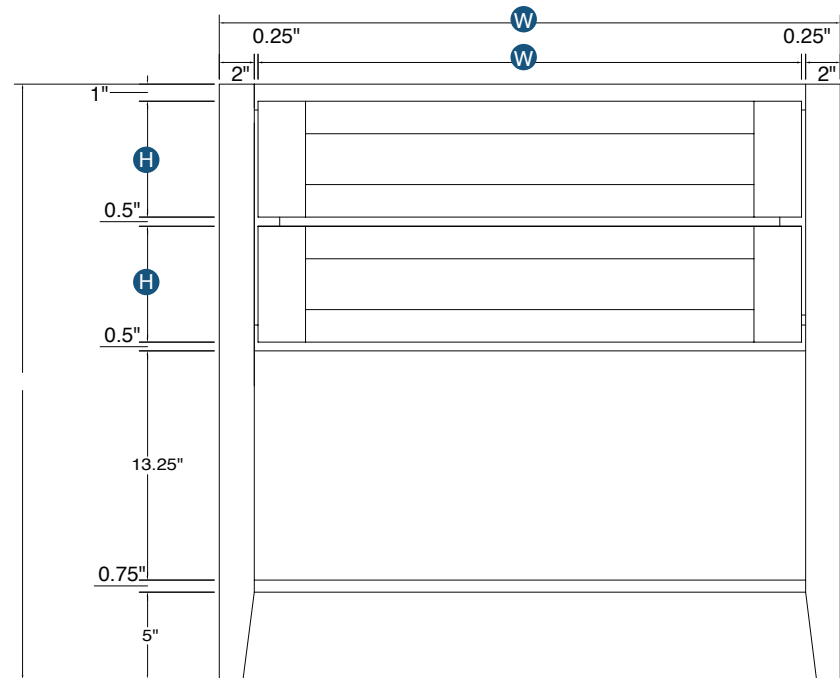

PRODUCT SPECS VANITY CABINETS

36" Open Shelf Vanity Sink Base

Item Code	Outer Dimensions			Drawer Opening (x2)		Shaker	Brooklyn	Napa	Drawer Size		Essential White	Essential Gray
	W	H	D	W	H				W	H		
VSBO36	36"	34.5"	21"	29"	5.75"	✓	✓	-	31.5"	6.75"	-	-

Includes adjustable feet
Total height does not account for adjustable foot height