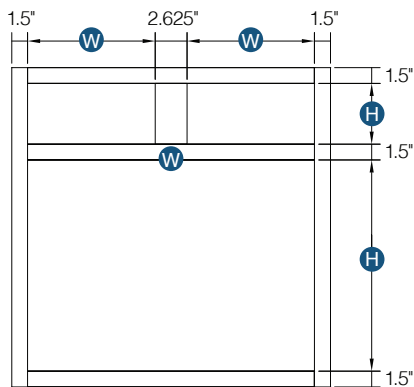

PRODUCT SPECS VANITY CABINETS

Double Door Vanity

Item Code	Outer Dimensions			Shaker	Brooklyn	Napa	Essential White	Essential Gray
	W	H	D	Premier			Builder	
V24-2*	24"	34.5"	21"	✓	✓	✓	✓	✓
V27	27"	34.5"	21"	✓	✓	✓	✓	✓
V30	30"	34.5"	21"	✓	✓	✓	✓	✓
V33	33"	34.5"	21"	✓	✓	✓	✓	✓
V36	36"	34.5"	21"	✓	✓	✓	✓	✓
V39	39"	34.5"	21"	-	-	-	✓	-
V42	42"	34.5"	21"	-	-	-	✓	-

Item Code	False Drawer Opening (x2)		Door Opening	
	W	H	W	H
V24-2*	21"	5.75"	21"	19.75"
V27	10.6875"	5.75"	24"	19.75"
V30	12.1875"	5.75"	27"	19.75"
V33	13.6875"	5.75"	30"	19.75"
V36	15.1875"	5.75"	33"	19.75"
V39	17.5"	5.75"	36"	19.75"
V42	18"	5.75"	39"	19.75"

Item Code	Premier				Builder			
	False Drawer Front Size (x2)		Door Size (x2)		False Drawer Front Size (x2)		Door Size (x2)	
	W	H	W	H	W	H	W	H
V24-2*	23.5"	6.75"	11.6875"	21.5"	22"	6.7"	11"	20.75"
V27	13.1875"	6.75"	13.1875"	21.5"	12.5"	6.7"	12.5"	20.75"
V30	14.6875"	6.75"	14.6875"	21.5"	14"	6.7"	14"	20.75"
V33	16.1875"	6.75"	16.1875"	21.5"	15.5"	6.7"	15.5"	20.75"
V36	17.6875"	6.75"	17.6875"	21.5"	16.9"	6.7"	16.9"	20.75"
V39	-	-	-	-	18.5"	6.7"	18.5"	20.75"
V42	-	-	-	-	19"	6.7"	19"	20.75"

*Includes one drawer and two doors
Napa and Oslo feature a single drawer on all vanity cabinet sizes