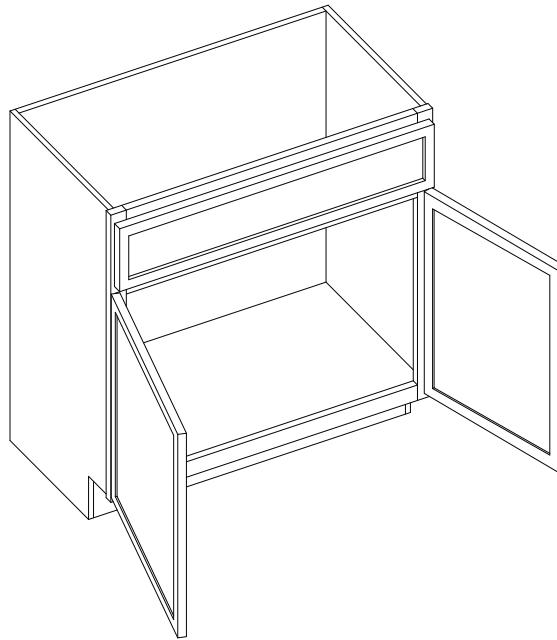

Item Code	Outer Dimensions			Oslo	False Drawer Opening		False Drawer Front Size		Door Opening		Door Size (x2)	
	W	H	D	Premier	W	H	W	H	W	H	W	H
V24-2	24"	34.5"	21"	✓	21"	5.25"	23.5"	6.7"	21"	20.25"	11.69"	22.25"
V27	27"	34.5"	21"	✓	26.5"	5.25"	26.5"	6.7"	24"	20.25"	13.19"	22.25"
V30	30"	34.5"	21"	✓	29.5"	5.25"	29.5"	6.7"	27"	20.25"	14.69"	22.25"
V33	33"	34.5"	21"	✓	32.5"	5.25"	32.5"	6.7"	30"	20.25"	16.19"	22.25"
V36	36"	34.5"	21"	✓	35.5"	5.25"	35.5"	6.7"	33"	20.25"	17.69"	22.25"

Oslo feature a single drawer on all vanity cabinet sizes