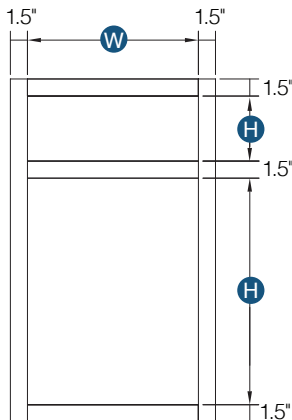

PRODUCT SPECS VANITY CABINETS

Single Door Vanity Base

Item Code	Outer Dimensions			Oslo	Shaker	Brooklyn	Napa	Essential White	Essential Gray
	W	H	D	Premier				Builder	
VB12	12"	34.5"	21"	✓	✓	✓	✓	-	-
VB15	15"	34.5"	21"	✓	✓	✓	✓	✓	✓
VB18	18"	34.5"	21"	✓	✓	✓	✓	✓	✓

Item Code	Drawer Opening		Door Opening	
	W	H	W	H
VB12	9"	5.75"	9"	19.75"
VB15	12"	5.75"	12"	19.75"
VB18	15"	5.75"	15"	19.75"

Item Code	Premier				Oslo				Builder			
	Drawer Size		Door Size		Drawer Size		Door Size		Drawer Size		Door Size	
	W	H	W	H	W	H	W	H	W	H	W	H
VB12	11.5"	6.7"	11.5"	21.5"	11.5"	6.7"	11.5"	22.3"	-	-	-	-
VB15	14.5"	6.7"	14.5"	21.5"	14.5"	6.7"	14.5"	22.3"	13"	6.7"	13"	20.75"
VB18	17.5"	6.7"	17.5"	21.5"	17.5"	6.7"	17.5"	22.3"	16"	6.7"	16"	20.75"