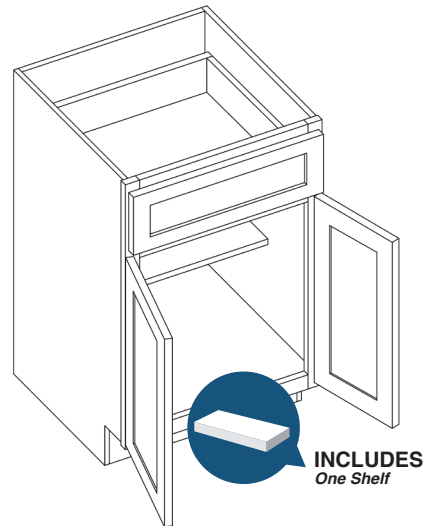

Item Code	Outer Dimensions			Drawer Opening		Door Opening (x2)		Oslo Premier	Drawer Front Size		Door Size (x2)	
	W	H	D	W	H	W	H		W	H	W	H
B24-2*	24"	34.5"	24"	21"	5.25"	21"	22.25"	✓	23.54"	6.69"	11.7"	22.25"
B27	27"	34.5"	24"	24"	5.25"	24"	22.25"	✓	26.54"	6.69"	13.2"	22.25"
B30	30"	34.5"	24"	27"	5.25"	27"	22.25"	✓	29.53"	6.69"	14.7"	22.25"
B33	33"	34.5"	24"	30"	5.25"	30"	22.25"	✓	32.52"	6.69"	16.2"	22.25"
B36	36"	34.5"	24"	33"	5.25"	33"	22.25"	✓	35.51"	6.69"	17.7"	22.25"

Oslo features a single drawer on all base cabinet sizes