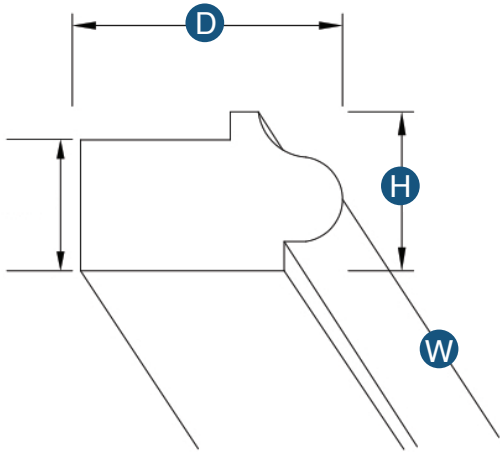

PRODUCT SPECS MOLDING & TRIM

Bottom Edge Molding

Item Code	Outer Dimensions			Oslo	Shaker	Brooklyn	Napa	Essential White	Essential Gray
	W	H	D	Premier				Builder	
BEM8	96"	0.75"	1.125"	✓	✓	✓	✓	✓	✓