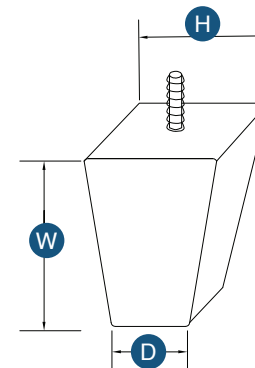

Bunfoot - Transitional

Item Code	Outer Dimensions			Oslo	Shaker	Brooklyn	Napa	Essential White	Essential Gray
	W	H	D						
TBUNFOOT2	4.5"	3.5"	2"	✓	✓	✓	✓	✓	✓