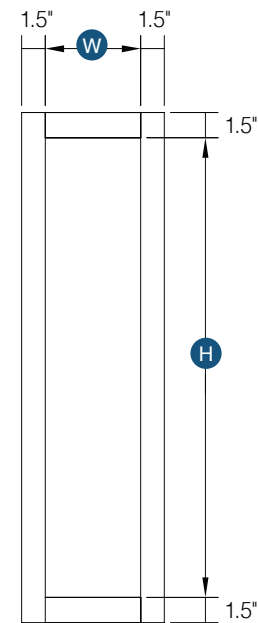

Item Code	Outer Dimensions			Opening Size		Oslo	Door Size	
	W	H	D	W	H	Premier	W	H
B09	9"	34.5"	24"	6"	27"	✓	8.5"	29.19"