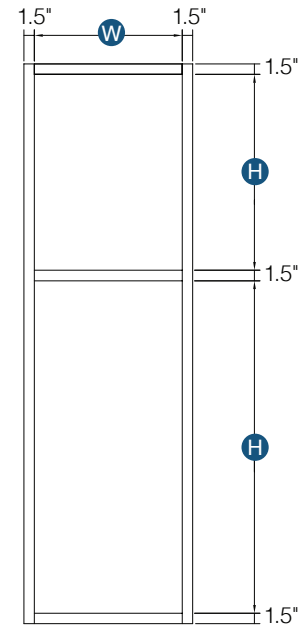

Item Code	Outer Dimensions			Oslo Premier	Top Opening		Top Door Size (x2)		Bottom Opening		Bottom Door Size	
	W	H	D		W	H	W	H	W	H	W	H
P2484*	24"	84"	24"	✓	21"	47.19"	11.7"	28.78"	21"	47.2"	11.7"	49.3"
P2490*	24"	90"	24"	✓	21"	47.19"	11.7"	34.76"	21"	47.2"	11.7"	49.3"
P2496**	24"	96"	24"	✓	21"	47.19"	11.7"	40.75"	21"	47.2"	11.7"	49.3"
P3090*	30"	90"	24"	✓	27"	47.19"	14.7"	34.76"	27"	47.2"	14.7"	49.3"
P3096**	30"	96"	24"	✓	27"	47.19"	14.7"	40.75"	27"	47.2"	14.7"	49.3"

*Includes 5 shelves