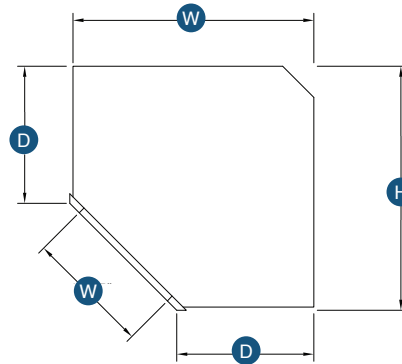

Item Code	Outer Dimensions			Opening Size		Oslo	Door Size	
	W	H	D	W	H	Premier	W	H
CW2415	24"	15"	12"	9"	27"	✓	14.5"	13.8"