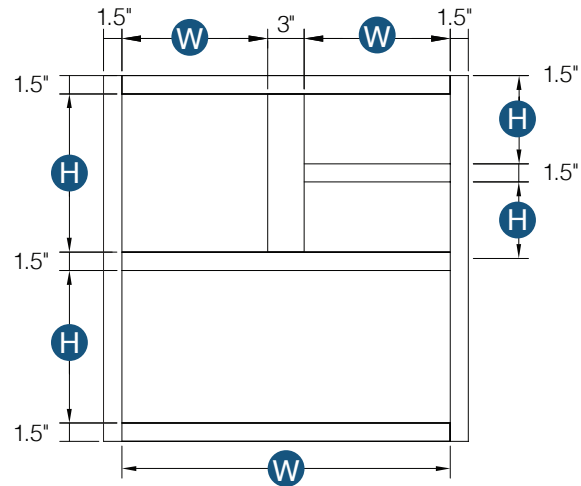

PRODUCT SPECS BASE CABINETS

Cooking Center

Item Code	Outer Dimensions			Shaker	Brooklyn	Napa	Essential White	Essential Gray
	W	H	D	Premier			Builder	
CC30	30"	34.5"	24"	✓	✓	-	-	-

Item Code	Top Opening (x2)		Premier Top Drawer Front Size (x2)	
	W	H	W	H
CC30	12"	5.75"	14.5"	6.75"
Left Drawer Opening		Left Drawer Front Size		
CC30	12"	13"	14.5"	14"
Bottom Drawer Opening		Bottom Drawer Front Size		
CC30	27"	12.5"	29.5"	14.25"