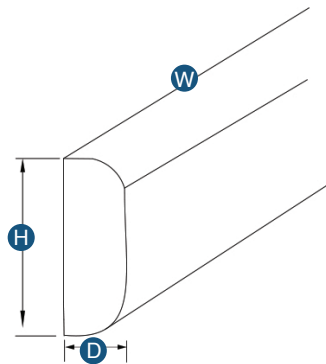

Batton Molding

Item Code	Outer Dimensions			Oslo	Shaker	Brooklyn	Napa	Essential White	Essential Gray
	W	H	D						
BAM8	96"	0.75"	0.25"	✓	✓	✓	✓	✓	✓