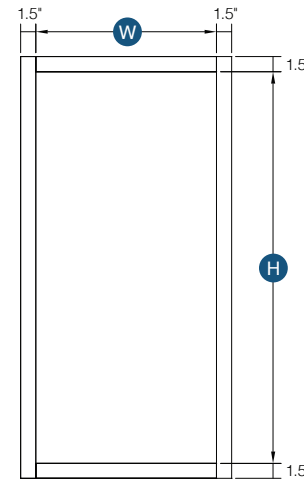

PRODUCT SPECS WALL CABINETS

30" - 36" High Single Door Wall Cabinet Cabinet

Item Code	Outer Dimensions			Opening Size		Oslo	Shaker	Brooklyn	Napa	Door Size		Essential White	Essential Gray	Door Size	
	W	H	D	W	H	Premier				W	H	Builder		W	H
W930	9"	30"	12"	6"	27"	✓	✓	✓	✓	8.5"	28.75"	✓	✓	7"	28"
W1230	12"	30"	12"	9"	27"	✓	✓	✓	✓	11.5"	28.75"	✓	✓	10"	28"
W1530	15"	30"	12"	12"	27"	✓	✓	✓	✓	14.5"	28.75"	✓	✓	13"	28"
W1830	18"	30"	12"	15"	27"	✓	✓	✓	✓	17.5"	28.75"	✓	✓	16"	28"
W2130	21"	30"	12"	18"	27"	✓	✓	✓	✓	20.5"	28.75"	✓	✓	19"	28"
W936	9"	36"	12"	6"	33"	✓	✓	✓	✓	8.5"	34.75"	✓	✓	7"	34"
W1236	12"	36"	12"	9"	33"	✓	✓	✓	✓	11.5"	34.75"	✓	✓	10"	34"
W1536	15"	36"	12"	12"	33"	✓	✓	✓	✓	14.5"	34.75"	✓	✓	13"	34"
W1836	18"	36"	12"	15"	33"	✓	✓	✓	✓	17.5"	34.75"	✓	✓	16"	34"
W2136	21"	36"	12"	18"	33"	✓	✓	✓	✓	20.5"	34.75"	✓	✓	19"	34"