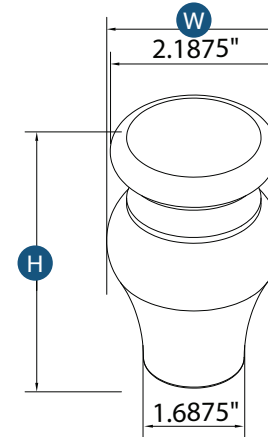

Bunfoot - Traditional

Item Code	Outer Dimensions			Oslo	Shaker	Brooklyn	Napa	Essential White	Essential Gray
	W	H	D						
TBUNFOOT	3"	4.5"	3"	-	✓	✓	✓	✓	✓