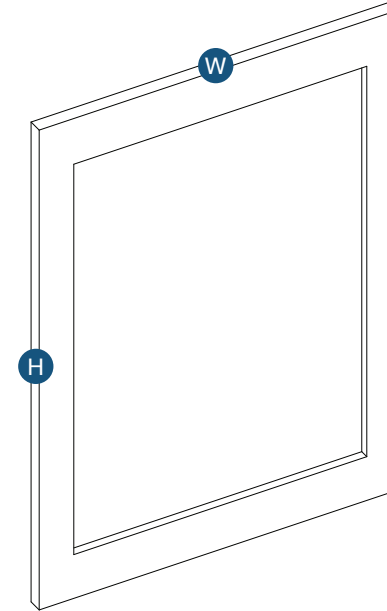

## Decorative Base/Wall Panel

Item Code	Outer Dimensions			Oslo	Shaker	Brooklyn	Napa	Essential White	Essential Gray
	W	H	D						
DWP1215	11.5"	13.75"	0.75"	✓	✓	✓	✓	-	-
DWP1230	11.5"	28.75"	0.75"	✓	✓	✓	✓	-	-
DWP1236	11.5"	34.75"	0.75"	✓	✓	✓	✓	-	-
DWP1242	11.5"	40.75"	0.75"	✓	✓	✓	✓	-	-
DWP2415	23.5"	13.75"	0.75"	-	✓	✓	✓	-	-
DWP2430	23.5"	28.75"	0.75"	✓	✓	✓	✓	-	-