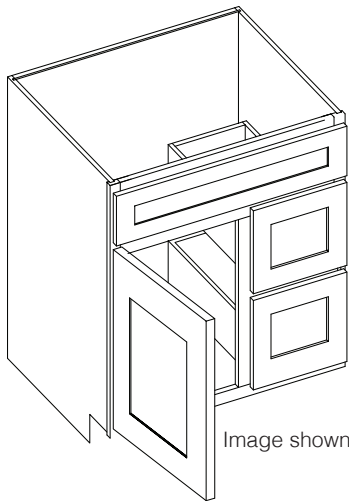

Image shown VSBDR30

Item Code	Outer Dimensions			Shaker	Brooklyn	Napa	Essential White	Essential Gray
	W	H	D	Premier			Builder	
VSBDR30	30"	34.5"	21"	✓	✓	✓	-	-
VSBDL30	30"	34.5"	21"	✓	✓	✓	-	-

Item Code	False Drawer Opening		Door Opening		Top Drawer Opening		Bottom Drawer Opening	
	W	H	W	H	W	H	W	H
VSBDR30	11.5"	5.75"	15"	19.75"	9"	9.5"	9"	8.75"
VSBDL30	11.5"	5.75"	15"	19.75"	9"	9.5"	9"	8.75"

Item Code	Premier					
	False Drawer Front Size		Door Size (x2)		Side Drawer Size (x2)	
	W	H	W	H	W	H
VSBDR30	29.5"	6.75"	17.5"	21.5"	11.5"	10.5"
VSBDL30	29.5"	6.75"	17.5"	21.5"	11.5"	10.5"