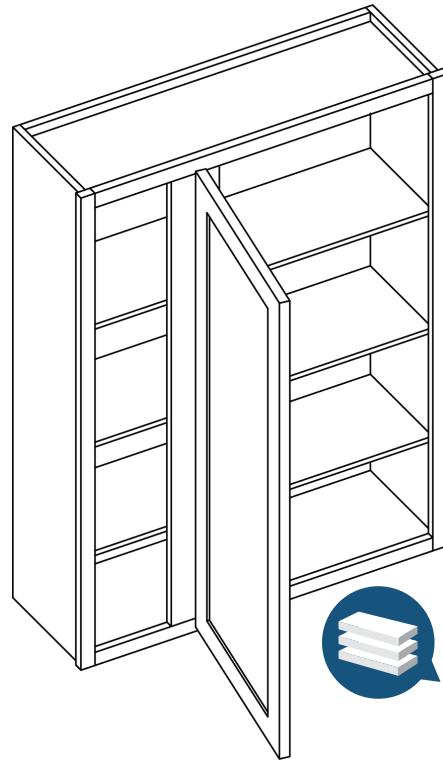

PRODUCT SPECS WALL CABINETS

42" High Blind Wall Cabinet

Item Code	Outer Dimensions			Opening Size		Oslo	Shaker	Brooklyn	Napa	Door Size		Essential White	Essential Gray	Door Size	
	W	H	D	W	H	Premier				W	H	Builder		W	H
BW3042	30"	42"	12"	15"	39"	✓	✓	✓	✓	17.5"	40.75"	-	-	-	-
BW3642	36"	42"	12"	21"	39"	✓	✓	✓	✓	23.5"	40.75"	✓	✓	22"	40"

Includes 3 shelves
Image shown is hinge left