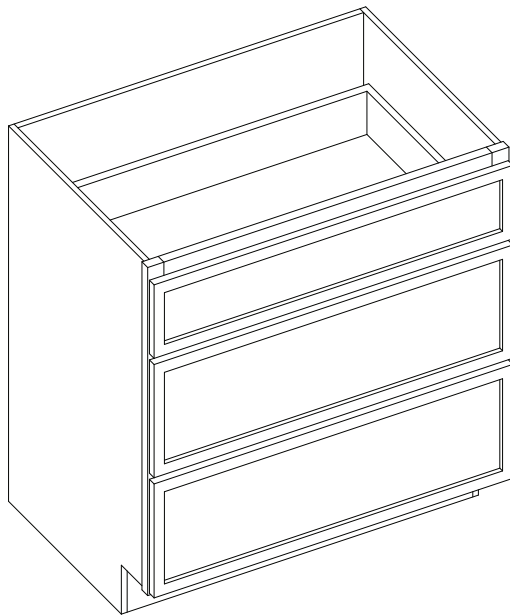

Item Code	Outer Dimensions			Oslo
	W	H	D	Premier
DB12-3	12"	34.5"	24"	✓
DB15-3	15"	34.5"	24"	✓
DB18-3	18"	34.5"	24"	✓
DB21-3	21"	34.5"	24"	✓
DB24-3	24"	34.5"	24"	✓

Item Code	Top Opening		Top Drawer Front Size	
	W	H	W	H
DB12-3	9"	5.25"	11.5"	6.7"
DB15-3	12"	5.25"	14.5"	6.7"
DB18-3	15"	5.25"	17.5"	6.7"
DB21-3	18"	5.25"	20.5"	6.7"
DB24-3	21"	5.25"	23.5"	6.7"

Item Code	Middle Opening		Middle Drawer Front Size	
	W	H	W	H
DB12-3	9"	5.25"	11.5"	6.7"
DB15-3	12"	5.25"	14.5"	6.7"
DB18-3	15"	5.25"	17.5"	6.7"
DB21-3	18"	5.25"	20.5"	6.7"
DB24-3	21"	5.25"	23.5"	6.7"

Item Code	Bottom Opening		Bottom Drawer Front Size	
	W	H	W	H
DB12-3	9"	5.75"	11.5"	11"
DB15-3	12"	5.75"	14.5"	11"
DB18-3	15"	5.75"	17.5"	11"
DB21-3	18"	5.75"	20.5"	11"
DB24-3	21"	5.75"	23.5"	11"