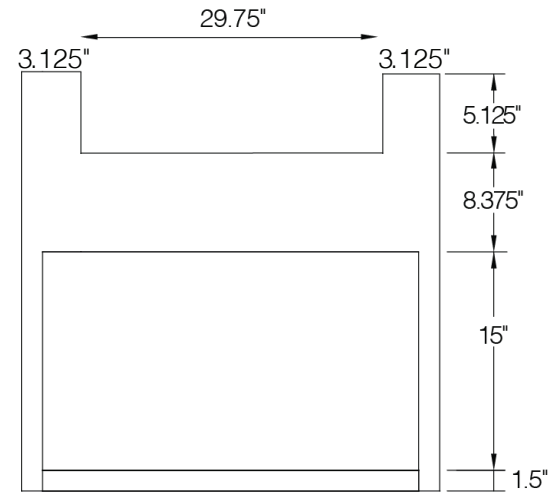

PRODUCT SPECS BASE CABINETS

36" Farm House Sink Base

Top frame can be trimmed to accommodate different size sinks.

Item Code	Outer Dimensions			Door Opening		Shaker	Brooklyn	Napa	Door Size		Essential White	Essential Gray
	W	H	D	W	H	Premier			W	H	Builder	
FSB36	36"	34.5"	24"	33"	15"	✓	✓	✓	17.687"	17"	-	-