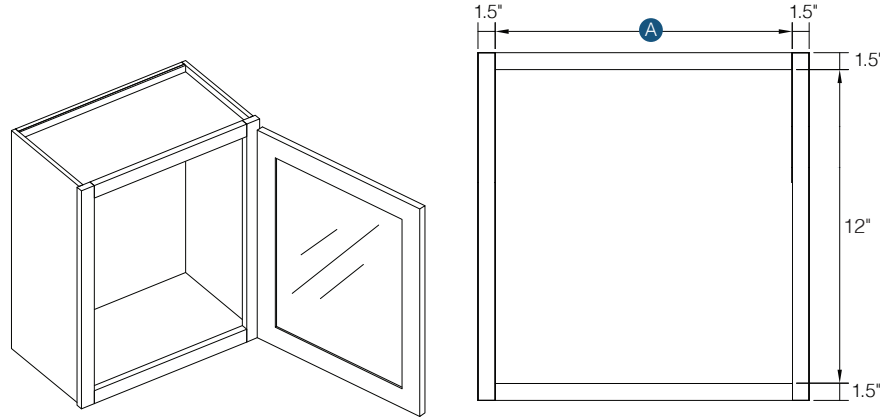

PRODUCT SPECS WALL CABINETS

15" Wall Stacking Cabinets with Glass

Item Code	Outer Dimensions			Opening Size		Oslo	Shaker	Brooklyn	Napa	Door Size		Essential White	Essential Gray
	W	H	D	W	H					W	H		
WS1215	12"	15"	12"	9"	12"	-	✓	✓	✓	11.5"	13.75"	-	-
WS1515	15"	15"	12"	12"	12"	-	✓	✓	✓	14.5"	13.75"	-	-
WS1815	18"	15"	12"	15"	12"	-	✓	✓	✓	17.5"	13.75"	-	-
WS2115	21"	15"	12"	18"	12"	-	✓	✓	✓	20.5"	13.75"	-	-

Door comes pre-routed with glass insert and finished interior