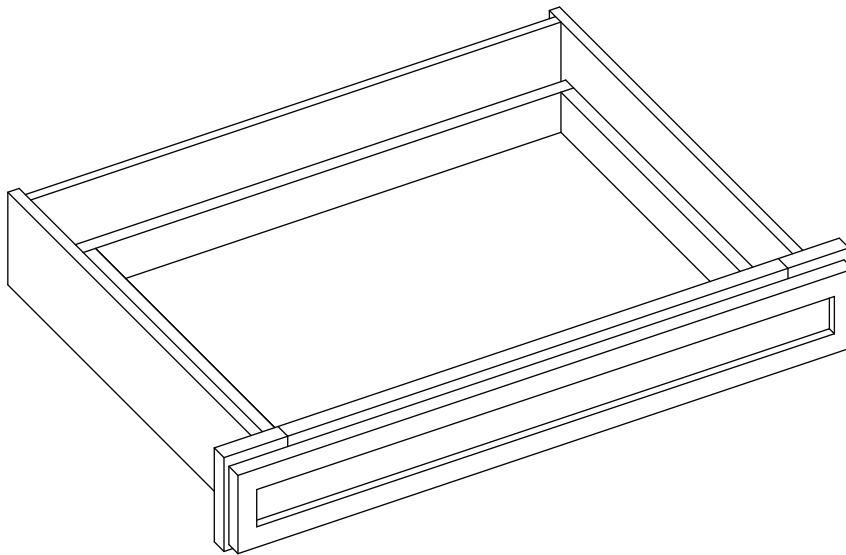

All drawer fronts have a slab profile

PRODUCT SPECS VANITY CABINETS

Vanity Drawer 24"

By Kitchen Cabinet Distributors

Item Code	Outer Dimensions			Oslo	Opening Size		Drawer Size	
	W	H	D		W	H	W	H
KD24	24"	4.75"	21"	✓	18"	3.25"	23.5"	4.4"