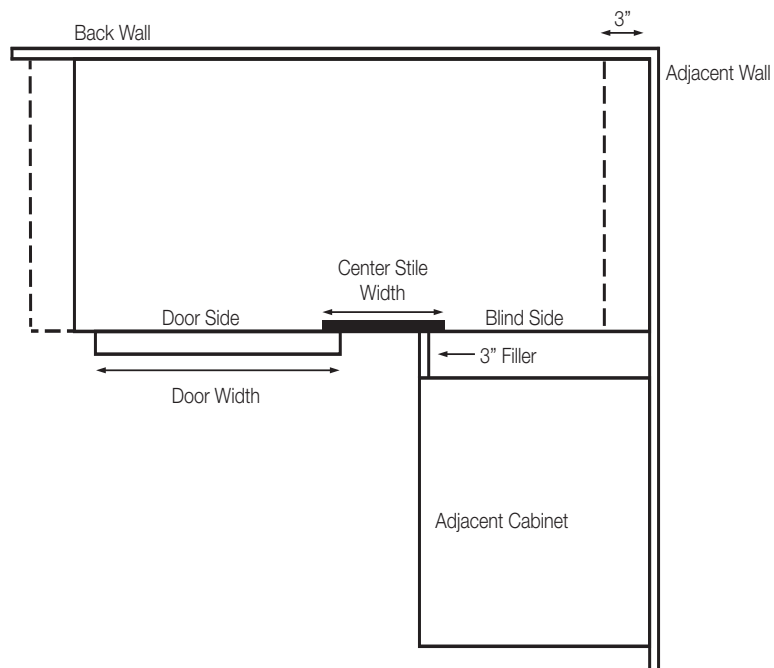

PRODUCT SPECS BASE CABINETS

Installing a 48" Blind Base

Proper installation ensures that the drawer will clear hardware, doors will open, and show correct reveal.

- Choose the blind side and assemble accordingly.
- Place the cabinet back against the back wall.
  - BB48 – position the blind side 0"-3" away from the adjacent wall.
- Place at least a 3" filler next to the adjacent cabinet.
  (filler is not included)