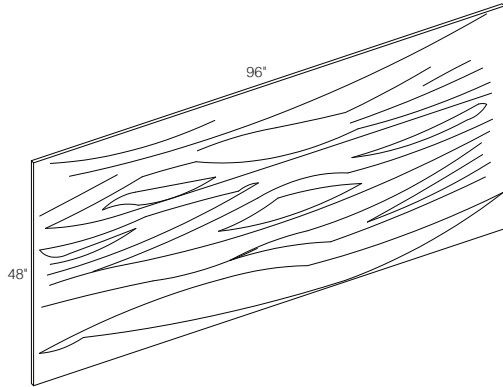

PRODUCT SPECS FILLERS & PANELS

Back Panel - Long Grain Plywood

Item Code	Outer Dimensions			Oslo	Shaker	Brooklyn	Napa	Essential White	Essential Gray
	W	H	D						
BPLG4896	48"	96"	0.25"	✓	✓	✓	✓	✓	✓

Finished one side
Raw back