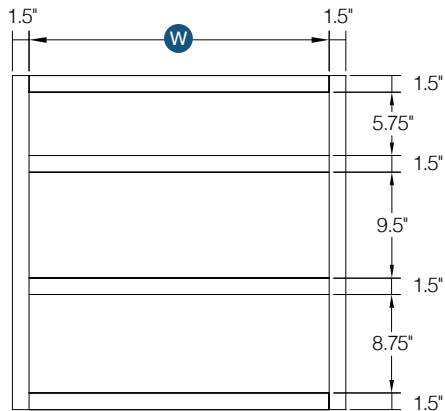

Item Code	Outer Dimensions			Oslo
	W	H	D	Premier
DB27-3	27"	34.5"	24"	✓
DB30-3	30"	34.5"	24"	✓
DB33-3	33"	34.5"	24"	✓
DB36-3	36"	34.5"	24"	✓

Item Code	Top Opening		Top Drawer Front Size		
	W	H	W	H	
DB27-3	24"	5.25"	26.5"	6.7"	
DB30-3	27"	5.25"	29.5"	6.7"	
DB33-3	30"	5.25"	32.5"	6.7"	
DB36-3	33"	5.25"	35.5"	6.7"	
		Middle Opening		Middle Drawer Front Size	
DB27-3	24"	5.25"	26.5"	6.7"	
DB30-3	27"	5.25"	29.5"	6.7"	
DB33-3	30"	5.25"	32.5"	6.7"	
DB36-3	33"	5.25"	35.5"	6.7"	
		Bottom Opening		Bottom Drawer Front Size	
DB27-3	24"	9.25"	26.5"	11"	
DB30-3	27"	9.25"	29.5"	11"	
DB33-3	30"	9.25"	32.5"	11"	
DB36-3	33"	9.25"	35.5"	11"