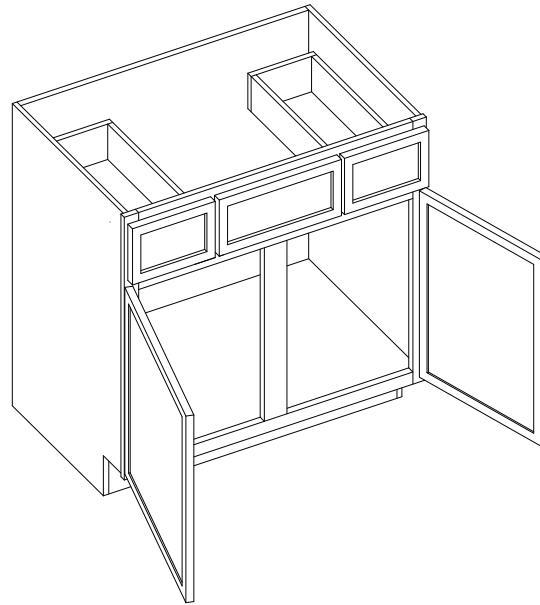

Item Code	Outer Dimensions			Oslo Premier	Drawer Opening (x2)		Drawer Size (x2)		False Drawer Size		Door Opening		Door Size	
	W	H	D		W	H	W	H	W	H	W	H	W	H
VS36	36"	34.5"	21"	✓	9"	5.75"	11.5"	6.7"	11.5"	6.7"	9"	19.75"	11.5"	22.3"
VS42	42"	34.5"	21"	✓	12"	5.75"	14.5"	6.7"	14.5"	6.7"	12"	19.75"	14.5"	22.3"
VS48	48"	34.5"	21"	✓	15"	5.75"	17.5"	6.7"	17.5"	6.7"	15"	19.75"	17.5"	22.3"