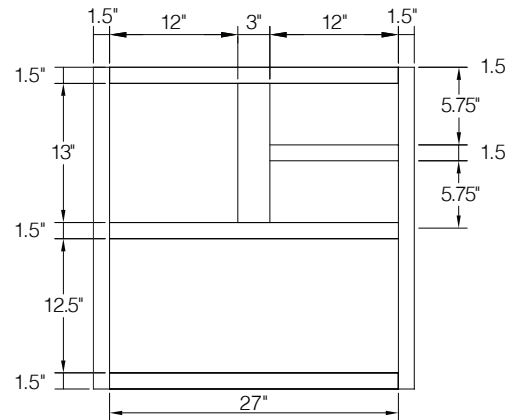

PRODUCT SPECS BASE CABINETS

Cooking Center

Item Code	Outer Dimensions			Shaker	Brooklyn	Napa	Essential White	Essential Gray
	W	H	D	Premier			Builder	
CC30	30"	34.5"	24"	✓	✓	-	-	-

Item Code	Top Opening (x2)		Premier Top Drawer Front Size (x2)	
	W	H	W	H
CC30	12"	5.75"	14.5"	6.75"
Left Drawer Opening		Left Drawer Front Size		
CC30	12"	13"	14.5"	14"
Bottom Drawer Opening		Bottom Drawer Front Size		
CC30	27"	12.5"	29.5"	14.25"