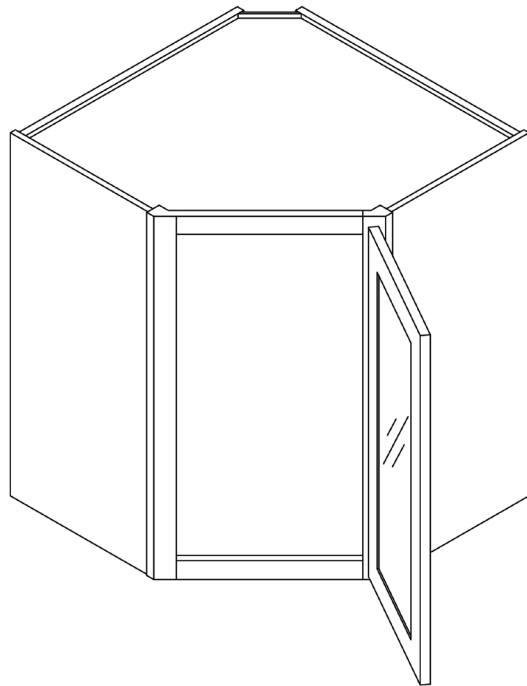

PRODUCT SPECS WALL CABINETS

15" Corner Wall Stacking Cabinet with Glass

Item Code	Outer Dimensions			Opening Size		Oslo	Shaker	Brooklyn	Napa	Door Size (x2)		Essential White	Essential Gray
	W	H	D	W	H					W	H		
CWS2415	24"	15"	12"	13.5"	12"	-	✓	✓	✓	14.5"	13.75"	-	-
CWS2715	27"	15"	12"	13.5"	12"	-	✓	✓	✓	14.5"	13.75"	-	-

Door comes pre-routed with glass insert and finished interior