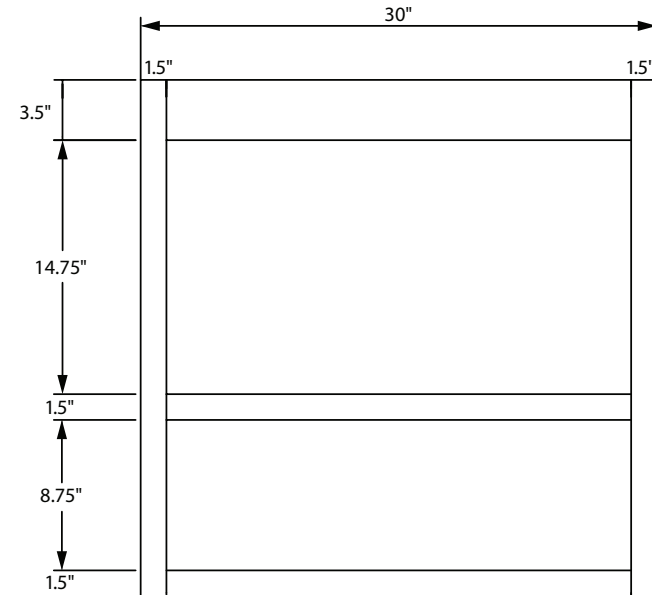

By Kitchen Cabinet Distributors

Item Code	Outer Dimensions			Oslo	Top Opening		Bottom Opening		Drawer Size	
	W	H	D		W	H	W	H	W	H
MBC30	30"	34.5"	24"	✓	27"	14.75"	27"	8.75"	29.5"	11"

Finished interior

PRODUCT SPECS BASE CABINETS