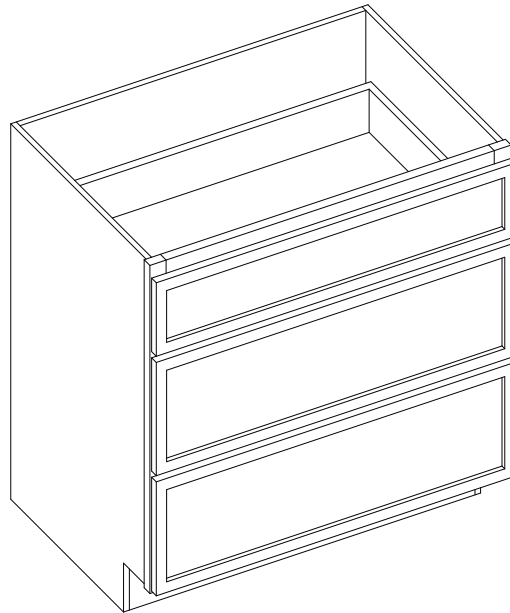

Item Code	Outer Dimensions			Oslo
	W	H	D	Premier
DB27-3	27"	34.5"	24"	✓
DB30-3	30"	34.5"	24"	✓
DB33-3	33"	34.5"	24"	✓
DB36-3	36"	34.5"	24"	✓

Item Code	Top Opening		Top Drawer Front Size		
	W	H	W	H	
DB27-3	24"	5.25"	26.5"	6.7"	
DB30-3	27"	5.25"	29.5"	6.7"	
DB33-3	30"	5.25"	32.5"	6.7"	
DB36-3	33"	5.25"	35.5"	6.7"	
		Middle Opening		Middle Drawer Front Size	
DB27-3	24"	5.25"	26.5"	6.7"	
DB30-3	27"	5.25"	29.5"	6.7"	
DB33-3	30"	5.25"	32.5"	6.7"	
DB36-3	33"	5.25"	35.5"	6.7"	
		Bottom Opening		Bottom Drawer Front Size	
DB27-3	24"	9.25"	26.5"	11"	
DB30-3	27"	9.25"	29.5"	11"	
DB33-3	30"	9.25"	32.5"	11"	
DB36-3	33"	9.25"	35.5"	11"