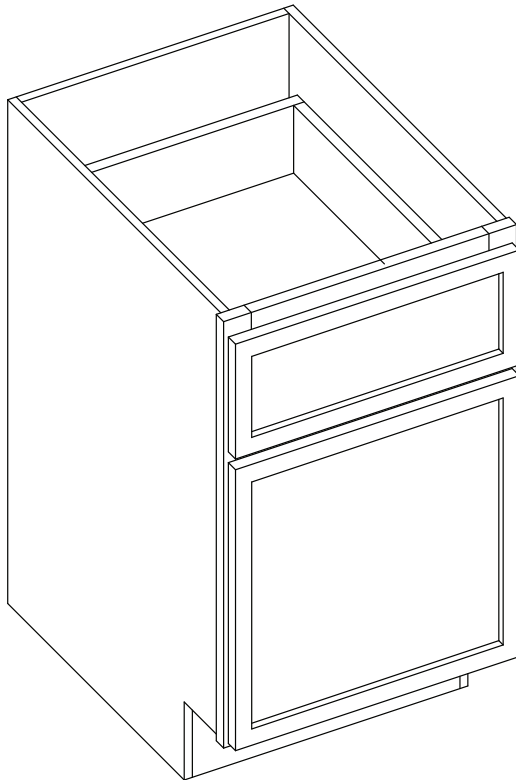

Item Code	Outer Dimensions			Oslo
	W	H	D	Premier
DDB18	18"	29.5"	24"	✓

Item Code	Top Opening		Top Drawer Front Size	
	W	H	W	H
DDB18	15"	5.25"	17.5"	6.7"

Item Code	Bottom Opening		Bottom Drawer Front Size	
	W	H	W	H
DDB18	15"	15.25"	17.5"	17.25"