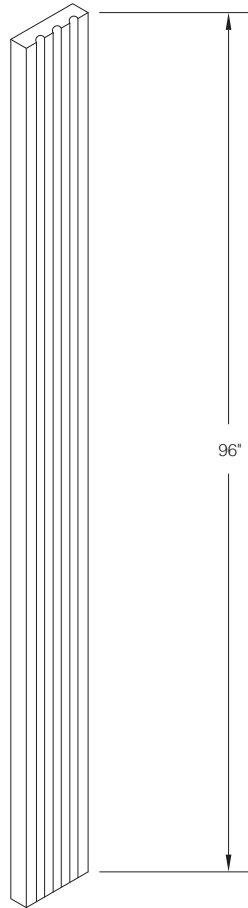

PRODUCT SPECS FILLERS & PANELS

Fluted Filler

Item Code	Outer Dimensions			Oslo	Shaker	Brooklyn	Napa	Essential White	Essential Gray
	W	H	D	Premier				Builder	
FF396	3"	96"	0.75"	-	-	✓	✓	✓	✓

All four edges finished