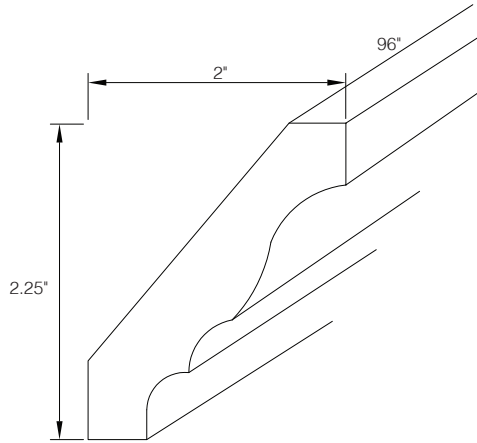

PRODUCT SPECS MOLDING & TRIM

Traditional Crown Molding

Item Code	Outer Dimensions			Oslo	Shaker	Brooklyn	Napa	Essential White	Essential Gray
	W	H	D	Premier				Builder	
CM8	96"	2.25"	2"	-	-	✓	✓	✓	✓