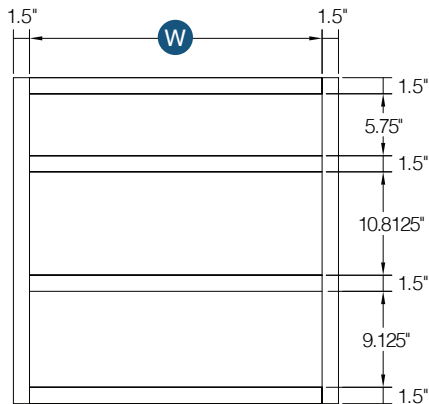

PRODUCT SPECS VANITY CABINETS

Vanity Drawer Base

Item Code	Outer Dimensions			Shaker	Brooklyn	Napa	Essential White	Essential Gray
	W	H	D	Premier			Builder	
VDB12	12"	34.5"	21"	✓	✓	✓	✓	✓
VDB15	15"	34.5"	21"	✓	✓	✓	✓	✓
VDB18	18"	34.5"	21"	✓	✓	✓	✓	✓
VDB21	21"	34.5"	21"	-	-	-	✓	✓
VDB24	24"	34.5"	21"	✓	✓	✓	✓	✓

Item Code	Top Opening		Premier Top Drawer Front Size		Builder Top Drawer Front Size		
	W	H	W	H	W	H	
	VDB12	9"	5.75"	11.5"	5.875"	10"	6.7"
VDB15	12"	5.75"	14.5"	5.875"	13"	6.7"	
VDB18	15"	5.75"	17.5"	5.875"	16"	6.7"	
VDB21	21"	5.75"	-	-	19"	6.7"	
VDB24	21"	5.75"	23.5"	5.875"	22"	6.7"	

Item Code	Middle Opening		Middle Drawer Front Size		Middle Drawer Front Size	
	W	H	W	H	W	H
VDB12	9"	10.8125"	11.5"	10.8125"	10"	10.1"
VDB15	12"	10.8125"	14.5"	10.8125"	13"	10.1"
VDB18	15"	10.8125"	17.5"	10.8125"	16"	10.1"
VDB21	18"	10.8125"	-	-	19"	10.1"
VDB24	21"	10.8125"	23.5"	10.8125"	22"	10.1"

Item Code	Bottom Opening		Bottom Drawer Front Size		Bottom Drawer Front Size	
	W	H	W	H	W	H
VDB12	9"	9.125"	11.5"	10.825"	10"	10.1"
VDB15	12"	9.125"	14.5"	10.825"	13"	10.1"
VDB18	15"	9.125"	17.5"	10.825"	16"	10.1"
VDB21	18"	9.125"	-	-	19"	10.1"
VDB24	21"	9.125"	23.5"	10.825"	22"	10.1"

Builder has slab front drawer