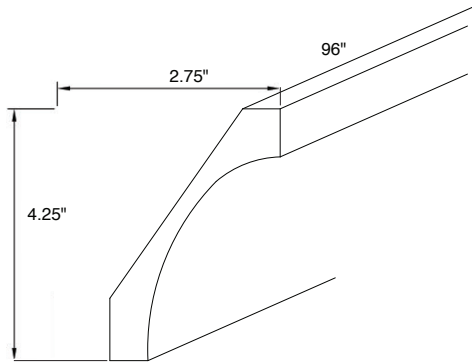

PRODUCT SPECS MOLDING & TRIM

Cove Crown Molding

Item Code	Outer Dimensions			Oslo	Shaker	Brooklyn	Napa	Essential White	Essential Gray
	W	H	D	Premier				Builder	
COM8	96"	4.25"	2.75"	✓	✓	✓	✓	✓	✓