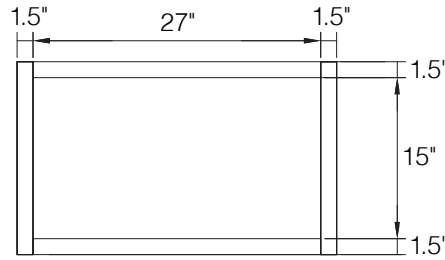

PRODUCT SPECS WALL CABINETS

Wine Rack

Item Code	Outer Dimensions			Opening Size		Oslo	Shaker	Brooklyn	Napa	Essential White	Essential Gray
	W	H	D	W	H	Premier				Builder	
WR3018	30"	18"	12"	27"	15"	✓	-	✓	-	-	-

Finished interior. Currently available in Oslo Oak & White, Brooklyn Fawn & White.
Can be installed vertically or horizontally
Wine Rack holds 11 standard wine bottles