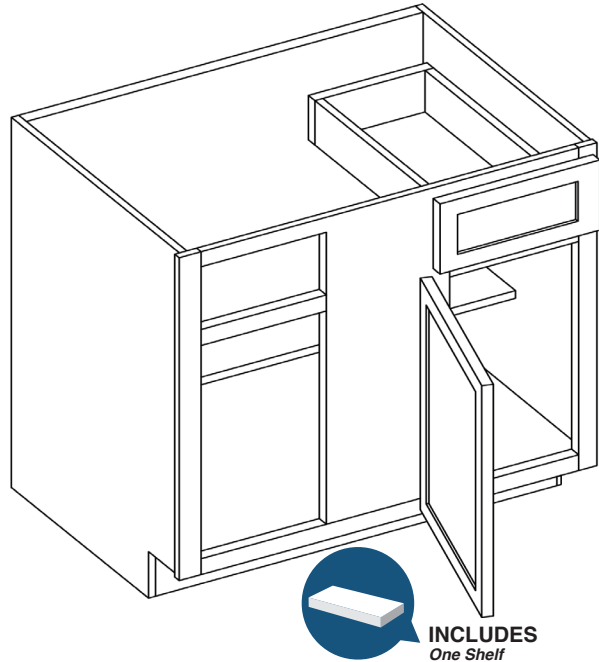

PRODUCT SPECS BASE CABINETS

42" - 48" Blind Base

Item Code	Outer Dimensions			Shaker	Brooklyn	Napa	Essential White	Essential Gray
	W	H	D	Premier			Builder	
BB42	36"	34.5"	24"	✓	✓	✓	✓	✓
BB48	48"	34.5"	24"	✓	✓	✓	✓	✓

Item Code	Door Opening		Drawer Opening	
	W	H	W	H
BB42	12"	19.75"	12"	5.75"
BB48	18"	19.75"	18"	5.75"

Item Code	Premier			
	Door Size		Drawer Front Size	
	W	H	W	H
BB42	14.5"	21.5"	14.5"	6.75"
BB48	20.5"	21.5"	20.5"	6.75"

Item Code	Builder			
	Door Size		Drawer Size	
	W	H	W	H
BB42	13"	20.7"	13"	6.7"
BB48	19"	20.7"	19"	6.7"

Image shown with hinge left
Builder has slab front drawer