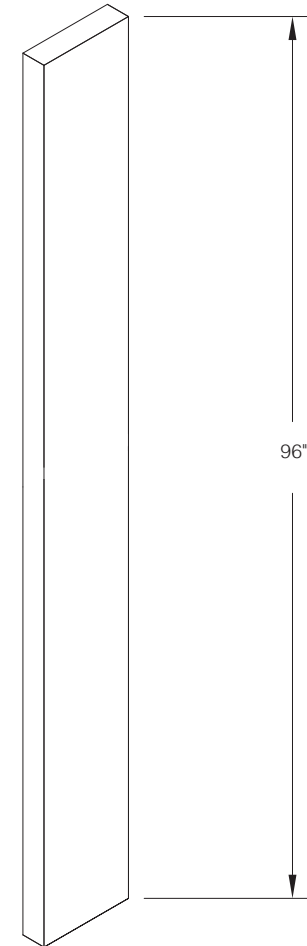

Filler

Item Code	Outer Dimensions			Oslo	Shaker	Brooklyn	Napa	Essential White	Essential Gray
	W	H	D	Premier				Builder	
F396	3"	96"	0.75"	✓	✓	✓	✓	✓	✓
F696	6"	96"	0.75"	✓	✓	✓	✓	✓	✓

All four edges finished