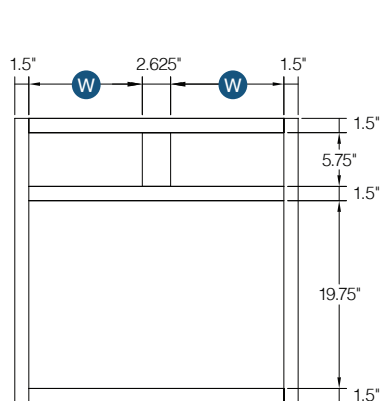

PRODUCT SPECS BASE CABINETS

Single Door Full Height Base

By Kitchen Cabinet Distributors

Item Code	Outer Dimensions			Opening Size		Oslo	Door Size	
	W	H	D	W	H	Premier	W	H
B09	9"	34.5"	24"	6"	27"	✓	8.5"	29.19"

Item Code	Drawer Front Size		Door Size		Drawer Front Size		Door Size	
	Premier				Builder			
	W	H	W	H	W	H	W	H
B12	11.5"	6.75"	11.5"	21.5"	10"	6.7"	10"	20.7"
B15	14.5"	6.75"	14.5"	21.5"	13"	6.7"	13"	20.7"
B18	17.5"	6.75"	17.5"	21.5"	16"	6.7"	16"	20.7"
B21	20.5"	6.75"	20.5"	21.5"	19"	6.7"	19"	20.7"

Builder has slab front drawer

PRODUCT SPECS BASE CABINETS

Single Door Standard Base

By Kitchen Cabinet Distributors

Item Code	Outer Dimensions			Drawer Opening		Door Opening		Oslo	Drawer Front Size		Door Size	
	W	H	D	W	H	W	H	Premier	W	H	W	H
B12	12"	34.5"	24"	9"	27"	9"	5.25"	✓	10"	6.7"	11.5"	22.25"
B15	15"	34.5"	24"	15"	27"	12"	5.25"	✓	14.5"	6.7"	14.5"	22.25"
B18	18"	34.5"	24"	21"	27"	15"	5.25"	✓	17.5"	6.7"	17.5"	22.25"
B21	21"	34.5"	24"	9"	33"	18"	5.25"	✓	20.5"	6.7"	20.5"	22.25"

Item Code	Drawer Front Size (x2)		Door Size (x2)		Drawer Front Size (x2)		Door Size (x2)	
	W	H	W	H	W	H	W	H
B24-2*	23.5"	6.75"	11.6875"	21.5"	22"	6.7"	11"	20.7"
B27	13.1875"	6.75"	13.1875"	21.5"	12.5"	6.7"	12.5"	20.7"
B30	14.6875"	6.75"	14.6875"	21.5"	14"	6.7"	14"	20.7"
B33	16.1875"	6.75"	16.1875"	21.5"	15.5"	6.7"	15.5"	20.7"
B36	17.6875"	6.75"	17.6875"	21.5"	16.9"	6.7"	16.9"	20.7"
B39	19.1875"	6.75"	19.1875"	21.5"	18.45"	6.7"	18.45"	20.75"