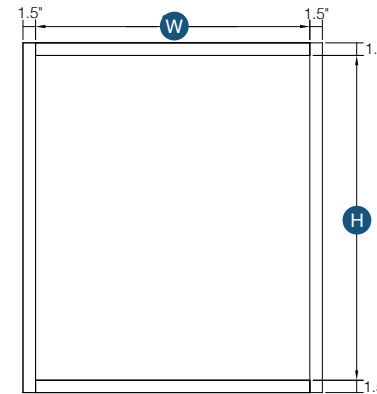

PRODUCT SPECS WALL CABINETS

42" High Double Door Wall with Center Stile

Item Code	Outer Dimensions			Opening Size		Oslo	Shaker	Brooklyn	Napa	Door Size (x2)		Essential White	Essential Gray	Door Size (x2)	
	W	H	D	W	H	Premier				W	H	Builder		W	H
W4242*	42"	42"	12"	21"	39"	✓	✓	✓	✓	20.5"	40.75"	✓	✓	19"	40"
W4542*	45"	42"	12"	19.5"	39"	-	-	-	-	-	-	✓	-	20.5"	40"

*Includes 3 shelves