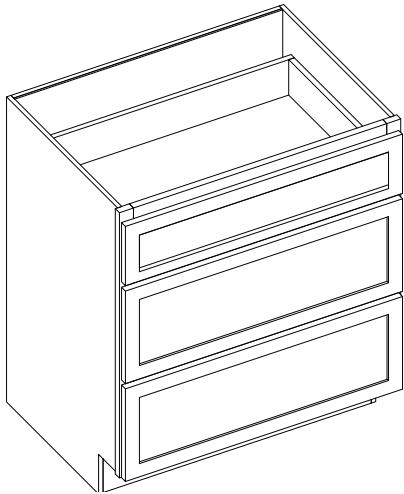

PRODUCT SPECS VANITY CABINETS

Vanity Drawer Base

Item Code	Outer Dimensions			Shaker	Brooklyn	Napa	Essential White	Essential Gray
	W	H	D	Premier			Builder	
VDB12	12"	34.5"	21"	✓	✓	✓	✓	✓
VDB15	15"	34.5"	21"	✓	✓	✓	✓	✓
VDB18	18"	34.5"	21"	✓	✓	✓	✓	✓
VDB21	21"	34.5"	21"	-	-	-	✓	✓
VDB24	24"	34.5"	21"	✓	✓	✓	✓	✓

Item Code	Top Opening		Premier Top Drawer Front Size		Builder Top Drawer Front Size		
	W	H	W	H	W	H	
	VDB12	9"	5.75"	11.5"	5.875"	10"	6.7"
VDB15	12"	5.75"	14.5"	5.875"	13"	6.7"	
VDB18	15"	5.75"	17.5"	5.875"	16"	6.7"	
VDB21	21"	5.75"	-	-	19"	6.7"	
VDB24	21"	5.75"	23.5"	5.875"	22"	6.7"	

Item Code	Middle Opening		Middle Drawer Front Size		Middle Drawer Front Size	
	W	H	W	H	W	H
VDB12	9"	10.8125"	11.5"	10.8125"	10"	10.1"
VDB15	12"	10.8125"	14.5"	10.8125"	13"	10.1"
VDB18	15"	10.8125"	17.5"	10.8125"	16"	10.1"
VDB21	18"	10.8125"	-	-	19"	10.1"
VDB24	21"	10.8125"	23.5"	10.8125"	22"	10.1"

Item Code	Bottom Opening		Bottom Drawer Front Size		Bottom Drawer Front Size	
	W	H	W	H	W	H
VDB12	9"	9.125"	11.5"	10.825"	10"	10.1"
VDB15	12"	9.125"	14.5"	10.825"	13"	10.1"
VDB18	15"	9.125"	17.5"	10.825"	16"	10.1"
VDB21	18"	9.125"	-	-	19"	10.1"
VDB24	21"	9.125"	23.5"	10.825"	22"	10.1"

Builder has slab front drawer