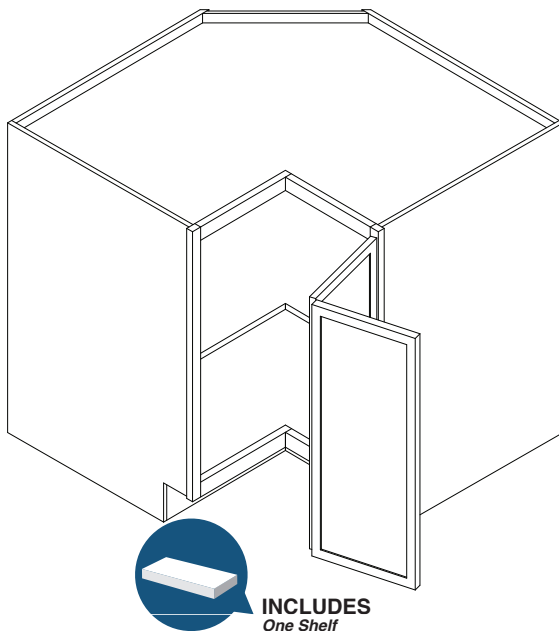

Item Code	Outer Dimensions			Opening Size (x2)		Oslo	Door Size (x2)	
	W	H	D	W	H		W	H
ER33	33"	34.5"	24"	8"	28"	✓	7.75"	29.19"
ER36	36"	34.5"	24"	11"	28"	✓	10.75"	29.19"