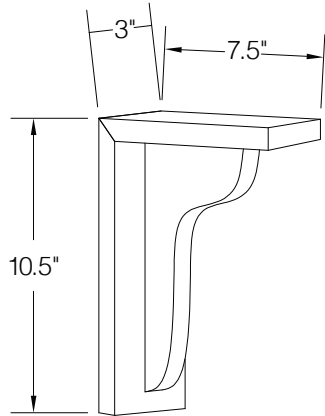

PRODUCT SPECS ACCESSORIES

Corbel - Basic Medium

Item Code	Outer Dimensions			Oslo	Shaker	Brooklyn	Napa	Essential White	Essential Gray
	W	H	D						
CORSM	3"	10.5"	7.5"	-	✓	✓	✓	✓	✓