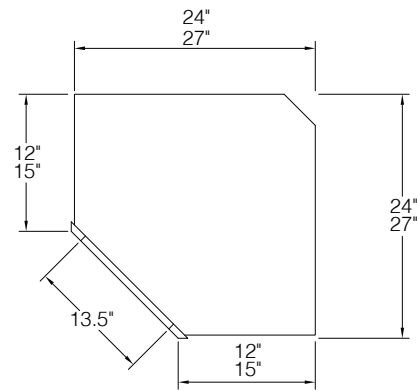

PRODUCT SPECS WALL CABINETS

15" Corner Wall Stacking Cabinet with Glass

Item Code	Outer Dimensions			Opening Size		Oslo	Shaker	Brooklyn	Napa	Door Size (x2)		Essential White	Essential Gray
	W	H	D	W	H					W	H		
CWS2415	24"	15"	12"	13.5"	12"	-	✓	✓	✓	14.5"	13.75"	-	-
CWS2715	27"	15"	12"	13.5"	12"	-	✓	✓	✓	14.5"	13.75"	-	-

Door comes pre-routed with glass insert and finished interior