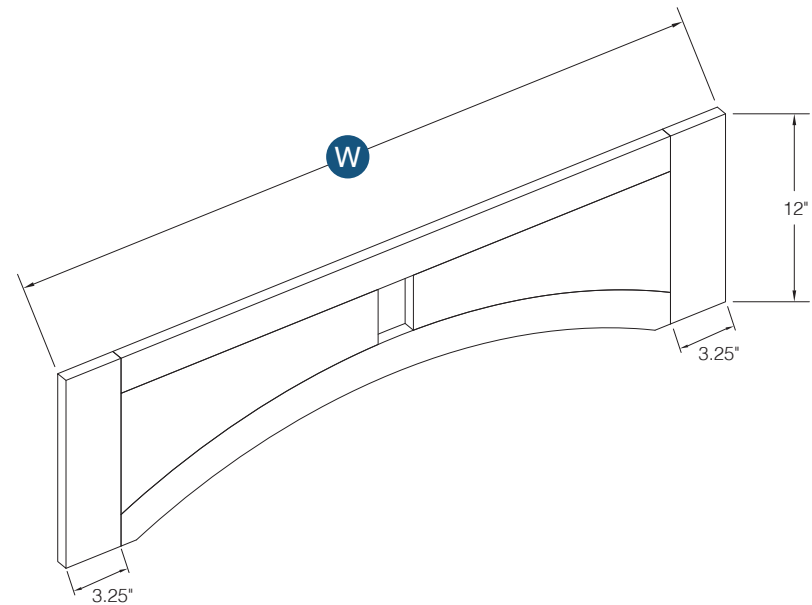

Raised Panel Valance

Item Code	Outer Dimensions			Oslo	Shaker	Brooklyn	Napa	Essential White	Essential Gray
	W	H	D						
VRP42	42"	12"	0.75"	-	-	-	✓	-	-
VRP48	48"	12"	0.75"	-	-	-	✓	-	-