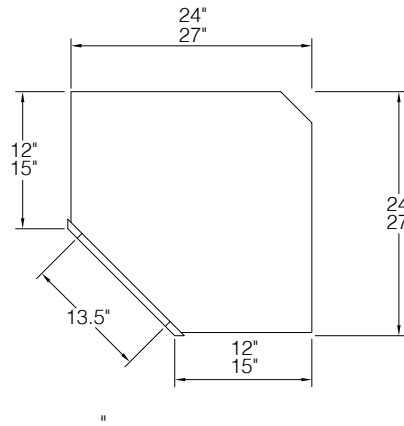

PRODUCT SPECS WALL CABINETS

42" High Corner Wall Cabinet

Item Code	Outer Dimensions			Opening Size		Oslo	Shaker	Brooklyn	Napa	Door Size		Essential White	Essential Gray	Door Size	
	W	H	D	W	H	Premier				W	H	Builder		W	H
CW2442	24"	42"	12"	13.5"	39"	✓	✓	✓	✓	14.5"	40.75"	✓	✓	14.5"	40"
CW2742	27"	42"	12"	13.5"	39"	✓	✓	✓	✓	14.5"	40.75"	✓	✓	14.5"	40"