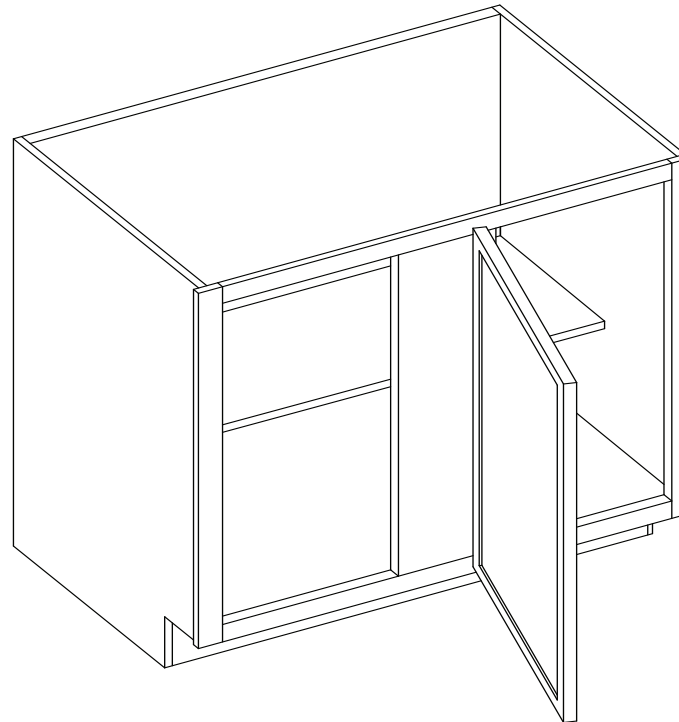

Image shown with hinge left

PRODUCT SPECS BASE CABINETS

36" Blind Base Cabinet

By Kitchen Cabinet Distributors

Item Code	Outer Dimensions			Opening Size		Oslo	Door Size	
	W	H	D	W	H		W	H
BB36	30"	34.5"	24"	9"	27"	✓	11.5"	29.2"