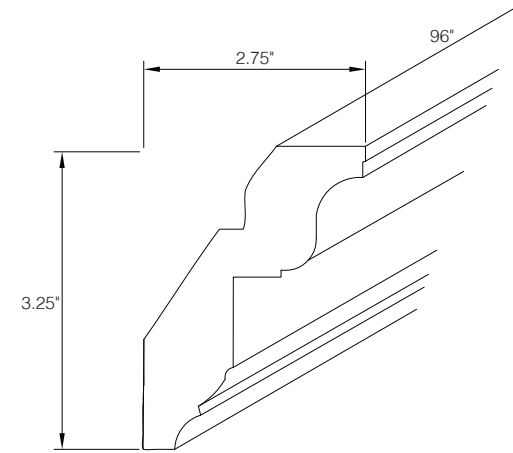

Royal Crown Molding

Item Code	Outer Dimensions			Oslo	Shaker	Brooklyn	Napa	Essential White	Essential Gray
	W	H	D	Premier				Builder	
RCM8	96"	3.25"	2.75"	-	✓	✓	✓	✓	✓