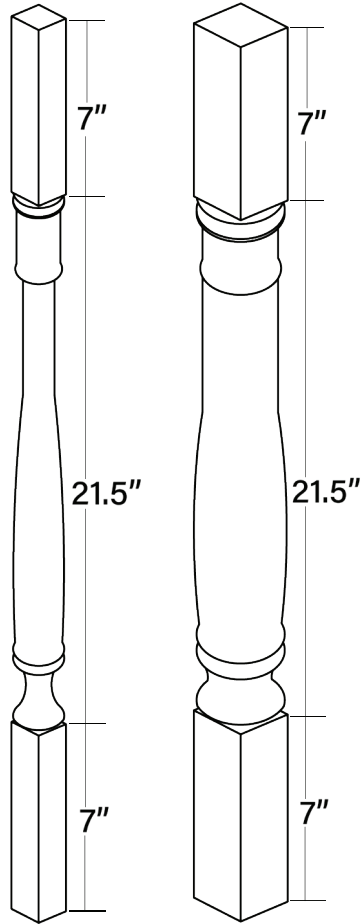

PRODUCT SPECS ACCESSORIES

Turned Post

Item Code	Outer Dimensions			Oslo	Shaker	Brooklyn	Napa	Essential White	Essential Gray
	W	H	D						
TPOSTP3	3"	35.5"	3"	-	✓	✓	✓	✓	✓
TPOSTP5	5"	35.5"	5"	-	✓	✓	✓	✓	✓

Top and bottom can be trimmed.