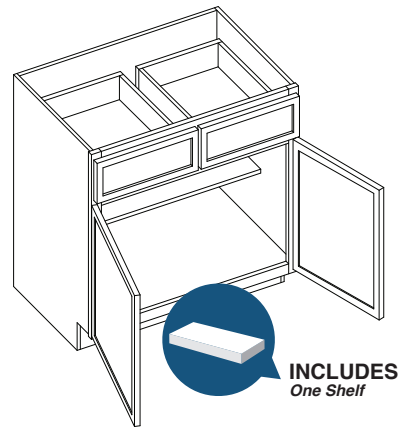

Item Code	Outer Dimensions			Drawer Opening		Door Opening (x2)		Oslo Premier	Drawer Front Size (x2)		Door Size (x2)	
	W	H	D	W	H	W	H		W	H	W	H
B24-2*	24"	34.5"	24"	21"	5.25"	21"	22.25"	✓	23.54"	6.69"	11.7"	22.25"
B27	27"	34.5"	24"	24"	5.25"	24"	22.25"	✓	26.54"	6.69"	13.2"	22.5"
B30	30"	34.5"	24"	27"	5.25"	27"	22.25"	✓	29.53"	6.69"	14.7"	22.25"
B33	33"	34.5"	24"	30"	5.25"	30"	22.25"	✓	32.52"	6.69"	16.2"	22.25"
B36	36"	34.5"	24"	33"	5.25"	33"	22.25"	✓	35.51"	6.69"	17.7"	22.25"

Oslo features a single drawer on all base cabinet sizes