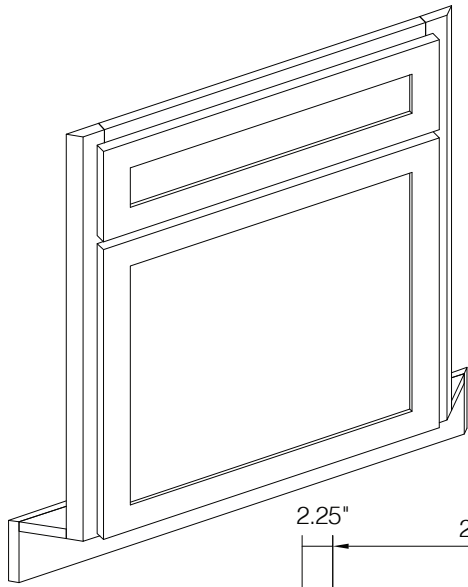

PRODUCT SPECS BASE CABINETS

Corner Sink Front

Item Code	Outer Dimensions			Shaker	Brooklyn	Napa	Essential White	Essential Gray
	W	H	D	Premier			Builder	
CSF42	27"	34.5"	2"	✓	✓	✓	✓	✓
YN-CSF-FLOOR	48"	0.5"	48"	✓	✓	✓	✓	✓

Item Code	Door Opening		False Drawer Opening	
	W	H	W	H
CSF42	22.5"	19.75"	22.5"	5.75"

Item Code	Premier			
	Door Size		False Drawer Front Size	
	W	H	W	H
CSF42	23.5"	21.5"	23.5"	6.75"

Item Code	Builder			
	Door Size		False Drawer Size	
	W	H	W	H
CSF42	23.5"	20.7"	23.5"	6.7"

Sink floor and hinges are sold separately.
Back of face frame measures 27" wide