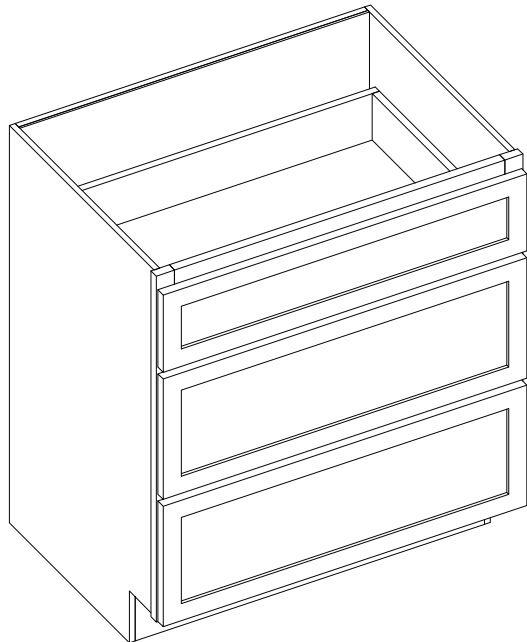

PRODUCT SPECS BASE CABINETS

12" - 24" Three Drawer Base

Item Code	Outer Dimensions			Shaker	Brooklyn	Napa	Essential White	Essential Gray
	W	H	D	Premier			Builder	
DB12-3	12"	34.5"	24"	✓	✓	✓	✓	✓
DB15-3	15"	34.5"	24"	✓	✓	✓	✓	✓
DB18-3	18"	34.5"	24"	✓	✓	✓	✓	✓
DB21-3	21"	34.5"	24"	✓	✓	✓	✓	✓
DB24-3	24"	34.5"	24"	✓	✓	✓	✓	✓

Item Code	Top Opening		Top Drawer Front Size		Top Drawer Front Size	
	W	H	Premier		Builder	
			W	H	W	H
DB12-3	9"	5.75"	11.5"	6.75"	10"	6.7"
DB15-3	12"	5.75"	14.5"	6.75"	13"	6.7"
DB18-3	15"	5.75"	17.5"	6.75"	16"	6.7"
DB21-3	18"	5.75"	20.5"	6.75"	19"	6.7"
DB24-3	21"	5.75"	23.5"	6.75"	22"	6.7"

Item Code	Middle Opening		Middle Drawer Front Size		Middle Drawer Front Size	
	W	H	Premier		Builder	
			W	H	W	H
DB12-3	9"	5.75"	11.5"	6.75"	10"	6.7"
DB15-3	12"	5.75"	14.5"	6.75"	13"	6.7"
DB18-3	15"	5.75"	17.5"	6.75"	16"	6.7"
DB21-3	18"	5.75"	20.5"	6.75"	19"	6.7"
DB24-3	21"	5.75"	23.5"	6.75"	22"	6.7"

Item Code	Bottom Opening		Bottom Drawer Front Size		Bottom Drawer Front Size	
	W	H	Premier		Builder	
			W	H	W	H
DB12-3	9"	5.75"	11.5"	6.75"	10"	6.7"
DB15-3	12"	5.75"	14.5"	6.75"	13"	6.7"
DB18-3	15"	5.75"	17.5"	6.75"	16"	6.7"
DB21-3	18"	5.75"	20.5"	6.75"	19"	6.7"
DB24-3	21"	5.75"	23.5"	6.75"	22"	6.7"

Builder has slab front drawer