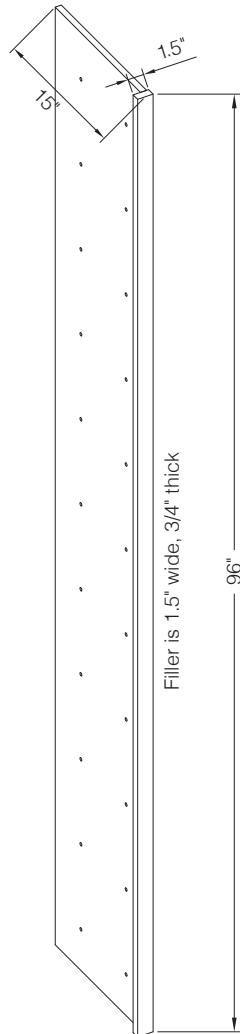

PRODUCT SPECS FILLERS & PANELS

Bookcase End

Item Code	Outer Dimensions			Oslo	Shaker	Brooklyn	Napa	Essential White	Essential Gray
	W	H	D	Premier				Builder	
BCE1596	1.5"	96"	15"	✓	✓	✓	✓	✓	✓

0.5" panel thickness
Shelf and shelf clips sold separately