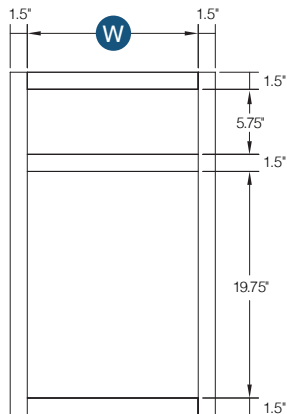

PRODUCT SPECS VANITY CABINETS

Single Door Vanity Base

Item Code	Outer Dimensions			Oslo	Shaker	Brooklyn	Napa	Essential White	Essential Gray
	W	H	D	Premier				Builder	
VB12	12"	34.5"	21"	✓	✓	✓	✓	-	-
VB15	15"	34.5"	21"	✓	✓	✓	✓	✓	✓
VB18	18"	34.5"	21"	✓	✓	✓	✓	✓	✓

Item Code	Drawer Opening		Door Opening	
	W	H	W	H
VB12	9"	5.75"	9"	19.75"
VB15	12"	5.75"	12"	19.75"
VB18	15"	5.75"	15"	19.75"

Item Code	Premier				Oslo				Builder			
	Drawer Size		Door Size		Drawer Size		Door Size		Drawer Size		Door Size	
	W	H	W	H	W	H	W	H	W	H	W	H
VB12	11.5"	6.7"	11.5"	21.5"	11.5"	6.7"	11.5"	22.3"	-	-	-	-
VB15	14.5"	6.7"	14.5"	21.5"	14.5"	6.7"	14.5"	22.3"	13"	6.7"	13"	20.75"
VB18	17.5"	6.7"	17.5"	21.5"	17.5"	6.7"	17.5"	22.3"	16"	6.7"	16"	20.75"