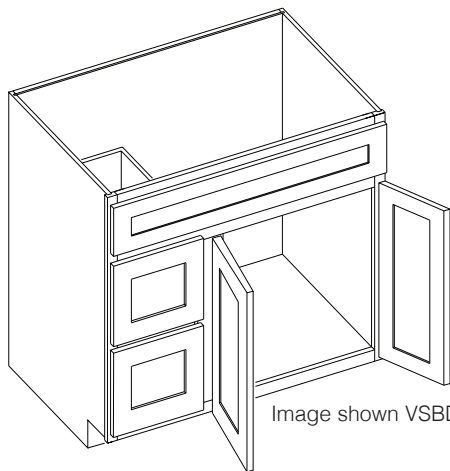

Image shown VSBDL36

Item Code	Outer Dimensions			Shaker	Brooklyn	Napa	Essential White	Essential Gray
	W	H	D	Premier			Builder	
VSBDR36	36"	34.5"	21"	✓	✓	✓	-	-
VSBDL36	36"	34.5"	21"	✓	✓	✓	-	-

Item Code	False Drawer Opening		Door Opening		Top Drawer Opening		Bottom Drawer Opening	
	W	H	W	H	W	H	W	H
VSBDR36	33"	5.75"	20"	19.75"	9"	9.5"	9"	8.75"
VSBDL36	33"	5.75"	20"	19.75"	9"	9.5"	9"	8.75"

Item Code	Premier					
	False Drawer Front Size		Door Size (x2)		Side Drawer Size (x2)	
	W	H	W	H	W	H
VSBDR36	35.5"	6.75"	11.6875"	21.5"	23.5"	6.7"
VSBDL36	35.5"	6.75"	11.6875"	21.5"	26.5"	6.7"