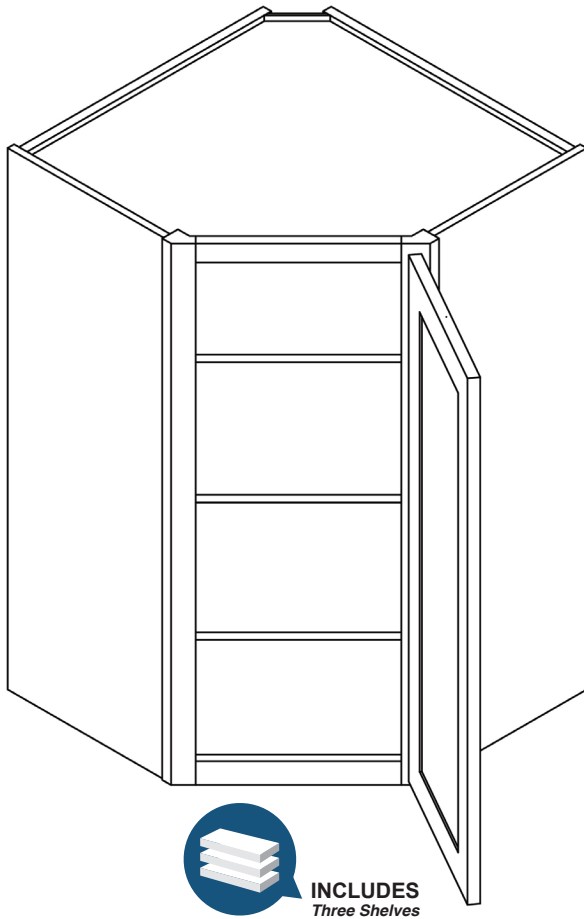

PRODUCT SPECS WALL CABINETS

42" High Corner Wall Cabinet

Item Code	Outer Dimensions			Opening Size		Oslo	Shaker	Brooklyn	Napa	Door Size		Essential White	Essential Gray	Door Size	
	W	H	D	W	H	Premier				W	H	Builder		W	H
CW2442	24"	42"	12"	13.5"	39"	✓	✓	✓	✓	14.5"	40.75"	✓	✓	14.5"	40"
CW2742	27"	42"	12"	13.5"	39"	✓	✓	✓	✓	14.5"	40.75"	✓	✓	14.5"	40"