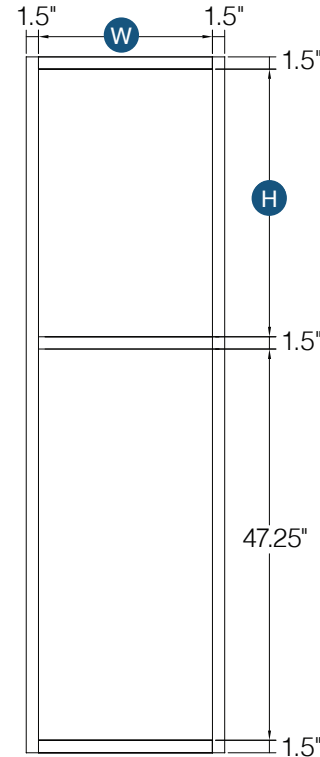

Item Code	Door Opening		Drawer Opening	
	W	H	W	H
BB42	12"	19.75"	12"	5.75"
BB48	18"	19.75"	18"	5.75"

Item Code	Premier			
	Door Size		Drawer Front Size	
	W	H	W	H
BB42	14.5"	21.5"	14.5"	6.75"
BB48	20.5"	21.5"	20.5"	6.75"

By Kitchen Cabinet Distributors

Item Code	Outer Dimensions			Oslo Premier	Door Opening		Door Size		Drawer Opening		Drawer Front Size	
	W	H	D		W	H	W	H	W	H	W	H
BB42	36"	34.5"	24"	✓	9"	27"	11.5"	29.2"	12"	5.25"	14.5"	6.7"
BB48	48"	34.5"	24"	✓	12"	20.25"	14.5"	22.25"	15"	5.25"	7.5"	6.7"

Item Code	Top Opening		Bottom Opening	
	W	H	W	H
P2484*	21"	27.75"	21"	47.25"
P2490*	21"	33.75"	21"	47.25"
P2496**	21"	39.75"	21"	47.25"
P3090*	27"	33.75"	27"	47.25"
P3096**	27"	39.75"	27"	47.25"

Item Code	Premier				Oslo			
	Top Door Size		Bottom Door Size		Top Door Size		Bottom Door Size	
	W	H	W	H	W	H	W	H
P2484*	11.6875"	28.75"	11.6875"	49"	11.7"	49.3"	11.7"	28.8"
P2490*	11.6875"	34.75"	11.6875"	49"	11.7"	49.3"	11.7"	34.8"
P2496**	11.6875"	40.75"	11.6875"	49"	11.7"	49.3"	11.7"	40.8"
P3090*	17.6875"	34.75"	17.6875"	49"	14.7"	49.3"	14.7"	28.8"
P3096**	17.6875"	40.75"	17.6875"	49"	14.7"	49.3"	14.7"	34.8"

*Includes 5 shelves

PRODUCT SPECS TALL CABINETS

Double Door Pantry

By Kitchen Cabinet Distributors

Item Code	Outer Dimensions			Oslo	Top Opening		Top Door Size (x2)		Bottom Opening		Bottom Door Size	
	W	H	D	Premier	W	H	W	H	W	H	W	H
P2484*	24"	84"	24"	✓	21"	47.19"	11.7"	49.3"	21"	47.2"	11.7"	49.3"
P2490*	24"	90"	24"	✓	21"	47.19"	11.7"	49.3"	21"	47.2"	11.7"	49.3"
P2496**	24"	96"	24"	✓	21"	47.19"	11.7"	49.3"	21"	47.2"	11.7"	49.3"
P3090*	30"	90"	24"	✓	27"	47.19"	14.7"	49.3"	27"	47.2"	14.7"	49.3"
P3096**	30"	96"	24"	✓	27"	47.19"	14.7"	49.3"	27"	47.2"	14.7"	49.3"