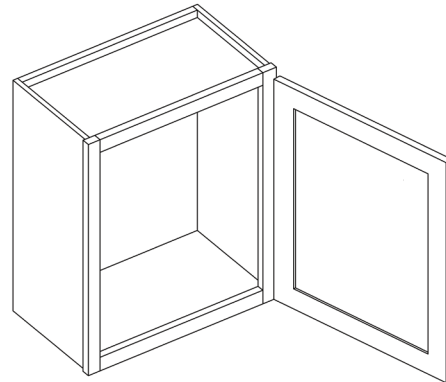

Item Code	Outer Dimensions			Opening Size		Oslo	Door Size	
	W	H	D	W	H	Premier	W	H
W1215	12"	15"	12"	9"	12"	✓	11.5"	13.75"
W1515	15"	15"	12"	12"	12"	✓	14.5"	13.75"
W1815	18"	15"	12"	15"	12"	✓	17.5"	13.75"
W2115	21"	15"	12"	18"	12"	✓	20.5"	13.75"