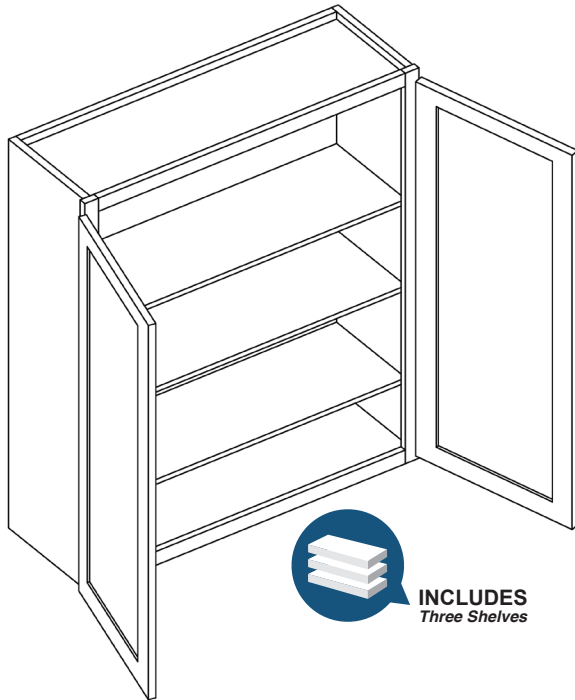

PRODUCT SPECS WALL CABINETS

42" High Double Door Wall Cabinet

Item Code	Outer Dimensions			Opening Size		Oslo	Shaker	Brooklyn	Napa	Door Size		Essential White	Essential Gray	Door Size (x2)	
	W	H	D	W	H	Premier				W	H	Builder		W	H
W2442-2	24"	42"	12"	21"	39"	✓	✓	✓	✓	11.6875"	40.75"	✓	✓	11"	40"
W2742	27"	42"	12"	24"	39"	✓	✓	✓	✓	13.1875"	40.75"	✓	✓	12.5"	40"
W3042	30"	42"	12"	27"	39"	✓	✓	✓	✓	14.6875"	40.75"	✓	✓	14"	40"
W3342	33"	42"	12"	30"	39"	✓	✓	✓	✓	16.1875"	40.75"	✓	✓	15.5"	40"
W3642	36"	42"	12"	33"	39"	✓	✓	✓	✓	17.6875"	40.75"	✓	✓	16.9"	40"
W3942	39"	42"	12"	36"	39"	✓	✓	✓	✓	23.1875"	40.75"	✓	✓	18.45"	40"