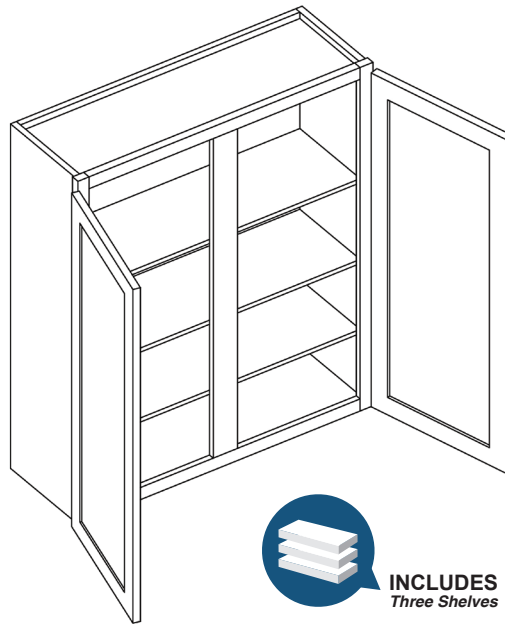

PRODUCT SPECS WALL CABINETS

42" High Double Door Wall with Center Stile

Item Code	Outer Dimensions			Opening Size		Oslo	Shaker	Brooklyn	Napa	Door Size (x2)		Essential White	Essential Gray	Door Size (x2)	
	W	H	D	W	H	Premier				W	H	Builder		W	H
W4242*	42"	42"	12"	21"	39"	✓	✓	✓	✓	20.5"	40.75"	✓	✓	19"	40"
W4542*	45"	42"	12"	19.5"	39"	-	-	-	-	-	-	✓	-	20.5"	40"

*Includes 3 shelves