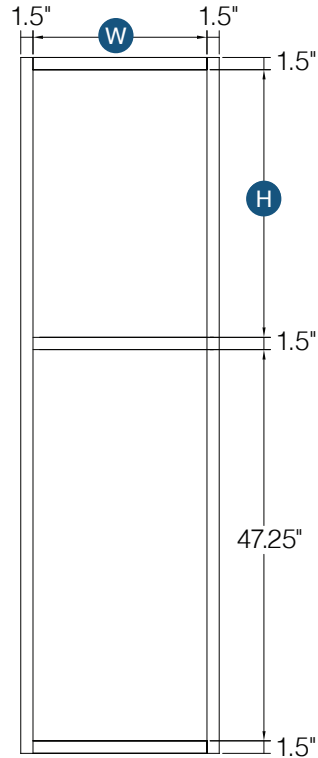

PRODUCT SPECS TALL CABINETS

Double Door Pantry

Item Code	Outer Dimensions			Oslo	Shaker	Brooklyn	Napa	Essential White	Essential Gray
	W	H	D	Premier				Builder	
P2484*	24"	84"	24"	✓	✓	✓	✓	-	-
P2490*	24"	90"	24"	✓	✓	✓	✓	-	-
P2496**	24"	96"	24"	✓	✓	✓	✓	-	-
P3090*	30"	90"	24"	✓	✓	✓	✓	-	-
P3096**	30"	96"	24"	✓	✓	✓	✓	-	-

Item Code	Top Opening		Bottom Opening	
	W	H	W	H
P2484*	21"	27.75"	21"	47.25"
P2490*	21"	33.75"	21"	47.25"
P2496**	21"	39.75"	21"	47.25"
P3090*	27"	33.75"	27"	47.25"
P3096**	27"	39.75"	27"	47.25"

Item Code	Premier				Oslo			
	Top Door Size		Bottom Door Size		Top Door Size		Bottom Door Size	
	W	H	W	H	W	H	W	H
P2484*	11.6875"	28.75"	11.6875"	49"	11.7"	49.3"	11.7"	28.8"
P2490*	11.6875"	34.75"	11.6875"	49"	11.7"	49.3"	11.7"	34.8"
P2496**	11.6875"	40.75"	11.6875"	49"	11.7"	49.3"	11.7"	40.8"
P3090*	17.6875"	34.75"	17.6875"	49"	14.7"	49.3"	14.7"	28.8"
P3096**	17.6875"	40.75"	17.6875"	49"	14.7"	49.3"	14.7"	34.8"

*Includes 5 shelves