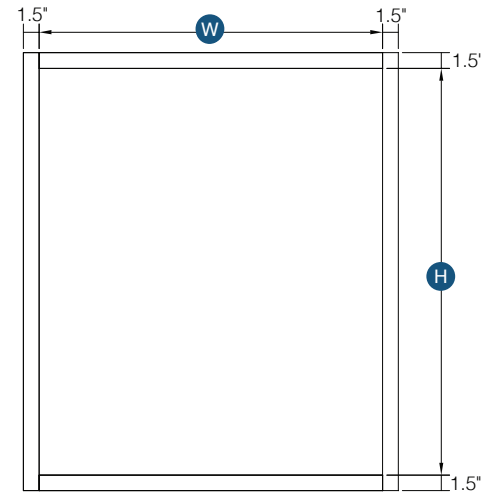

PRODUCT SPECS WALL CABINETS

42" High Double Door Wall Cabinet

Item Code	Outer Dimensions			Opening Size		Oslo	Shaker	Brooklyn	Napa	Door Size		Essential White	Essential Gray	Door Size (x2)	
	W	H	D	W	H	Premier				W	H	Builder		W	H
W2442-2	24"	42"	12"	21"	39"	✓	✓	✓	✓	11.6875"	40.75"	✓	✓	11"	40"
W2742	27"	42"	12"	24"	39"	✓	✓	✓	✓	13.1875"	40.75"	✓	✓	12.5"	40"
W3042	30"	42"	12"	27"	39"	✓	✓	✓	✓	14.6875"	40.75"	✓	✓	14"	40"
W3342	33"	42"	12"	30"	39"	✓	✓	✓	✓	16.1875"	40.75"	✓	✓	15.5"	40"
W3642	36"	42"	12"	33"	39"	✓	✓	✓	✓	17.6875"	40.75"	✓	✓	16.9"	40"
W3942	39"	42"	12"	36"	39"	✓	✓	✓	✓	23.1875"	40.75"	✓	✓	18.45"	40"