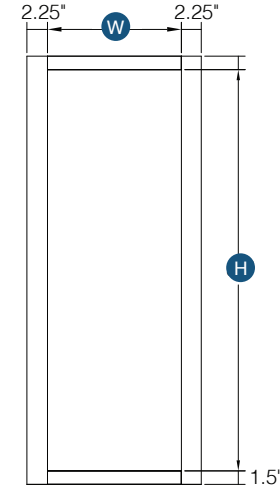

Item Code	Outer Dimensions			Opening Size		Oslo	Door Size	
	W	H	D	W	H	Premier	W	H
CW2415	24"	15"	12"	9"	27"	✓	14.5"	13.8"