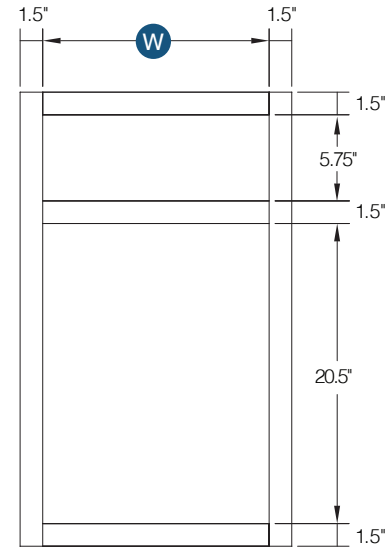

PRODUCT SPECS VANITY CABINETS

Single Door Vanity Cabinet

Item Code	Outer Dimensions			Shaker	Brooklyn	Napa	False Drawer Opening		Door Opening		False Drawer Front Door Size		Door Size		Essential White	Essential Gray
	W	H	D	Premier			W	H	W	H	W	H	W	H	Builder	
V21	21"	34.5"	21"	✓	✓	✓	18"	5.75"	18"	19.75"	20.5"	6.75"	20.5"	21.5"	-	-