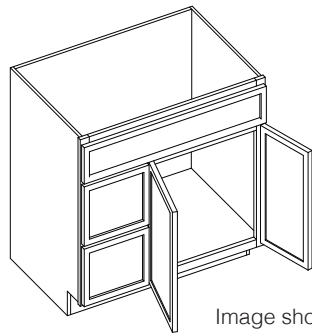

PRODUCT SPECS VANITY CABINETS

Vanity Combo Cabinet 36"

By Kitchen Cabinet Distributors

Image shown VSBDL36

Image shown VSBDR36

Item Code	Outer Dimensions			Oslo Premier	False Drawer Opening		Door Opening		Top Drawer Opening		Bottom Drawer Opening	
	W	H	D		W	H	W	H	W	H	W	H
VSBDR36	36"	34.5"	21"	✓	33"	5.75"	20"	19.75"	9"	9.5"	9"	8.75"
VSBDL36	36"	34.5"	21"	✓	33"	5.75"	20"	19.75"	9"	9.5"	9"	8.75"