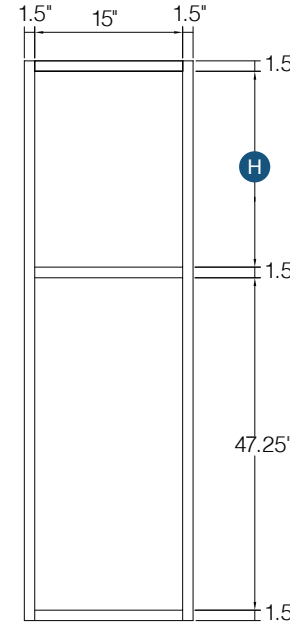

*Includes four shelves
**Includes five shelves

PRODUCT SPECS TALL CABINETS

Single Door Pantry

By Kitchen Cabinet Distributors

INCLUDES
Four Shelves

Item Code	Outer Dimensions			Oslo Premier	Top Door Opening		Top Door Size		Bottom Door Opening		Bottom Door Size	
	W	H	D		W	H	W	H	W	H	W	H
P1884*	18"	84"	24"	✓	15"	47.19"	17.5"	49.31"	15"	27.81"	17.5"	28.25"
P1890*	18"	90"	24"	✓	15"	47.19"	17.5"	49.31"	15"	33.81"	17.5"	34.25"
P1896**	18"	96"	24"	✓	15"	47.19"	17.5"	49.31"	15"	39.81"	17.5"	40.25"

Item Code	Top Opening		Bottom Opening	
	W	H	W	H
P2484*	21"	27.75"	21"	47.25"
P2490*	21"	33.75"	21"	47.25"
P2496**	21"	39.75"	21"	47.25"
P3090*	27"	33.75"	27"	47.25"
P3096**	27"	39.75"	27"	47.25"

Item Code	Premier				Oslo			
	Top Door Size		Bottom Door Size		Top Door Size		Bottom Door Size	
	W	H	W	H	W	H	W	H
P2484*	11.6875"	28.75"	11.6875"	49"	11.7"	49.3"	11.7"	28.8"
P2490*	11.6875"	34.75"	11.6875"	49"	11.7"	49.3"	11.7"	34.8"
P2496**	11.6875"	40.75"	11.6875"	49"	11.7"	49.3"	11.7"	40.8"
P3090*	17.6875"	34.75"	17.6875"	49"	14.7"	49.3"	14.7"	28.8"
P3096**	17.6875"	40.75"	17.6875"	49"	14.7"	49.3"	14.7"	34.8"