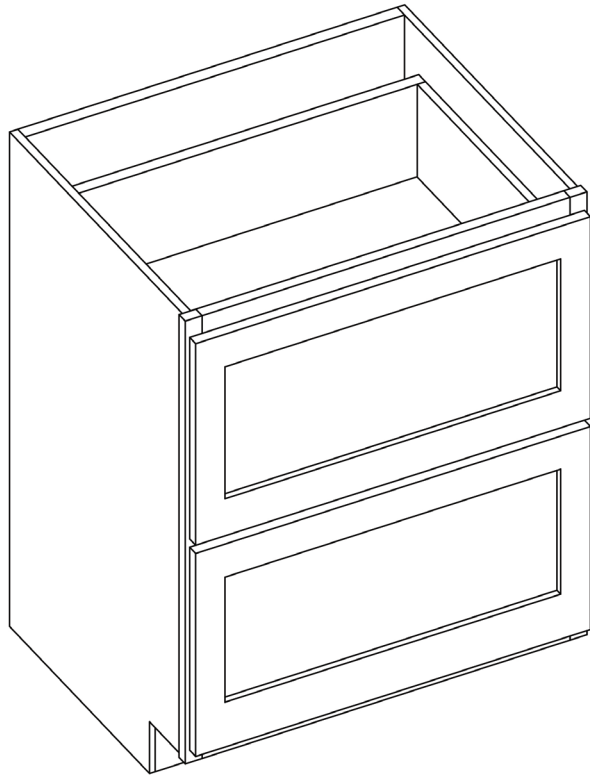

PRODUCT SPECS BASE CABINETS

30" - 36" Two Drawer Base

Item Code	Outer Dimensions			Shaker	Brooklyn	Napa	Essential White	Essential Gray
	W	H	D	Premier			Builder	
DB30-2	30"	34.5"	24"	✓	✓	✓	-	-
DB36-2	36"	34.5"	24"	✓	✓	-	-	-

Item Code	Bottom Opening		Top Opening		Bottom Drawer Front Size		Top Drawer Front Size	
	W	H	W	H	Premier			
Item Code	W	H	W	H	W	H	W	H
DB30-2	27"	12.5"	27"	13"	29.5"	14.25"	29.5"	14"
DB36-2	33"	12.5"	33"	13"	35.5"	14.25"	35.5"	14"