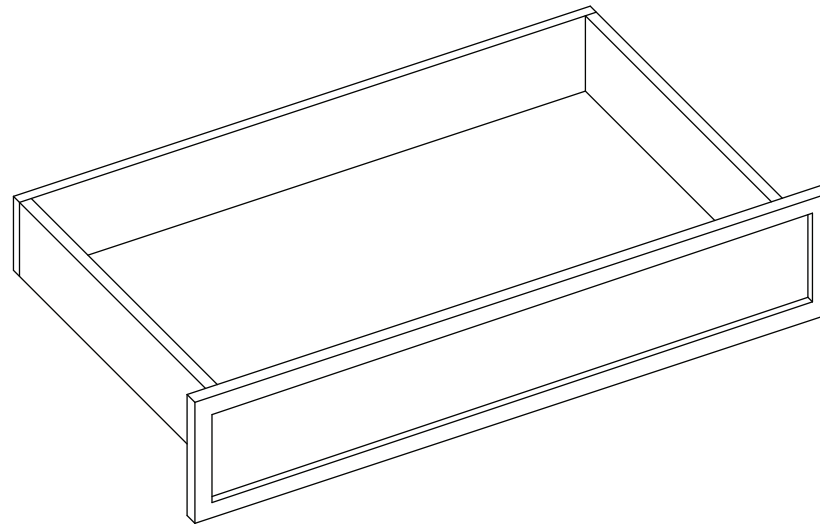

PRODUCT SPECS TALL CABINETS

Oven Cabinet Drawer

By Kitchen Cabinet Distributors

Item Code	Outer Dimensions			Oslo	Drawer Size	
	W	H	D		W	H
OCD337	32.5"	6.75"	24"	✓	32.5"	6.7"

PRODUCT SPECS TALL CABINETS

Oven Cabinet Overlay Panel