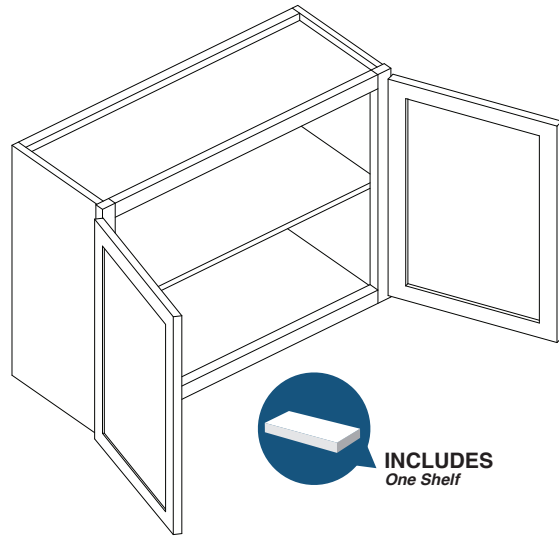

PRODUCT SPECS WALL CABINETS

24" High Double Door Wall Cabinet

Item Code	Outer Dimensions			Opening Size		Oslo	Shaker	Brooklyn	Napa	Door Size (x2)		Essential White	Essential Gray	Door Size (2)	
	W	H	D	W	H	Premier				W	H	Builder		W	H
W3024	30"	24"	12"	27"	21"	✓	✓	✓	✓	14.6875"	14"	✓	✓	14"	10"
W3324	33"	24"	12"	30"	21"	✓	✓	✓	✓	16.1875"	22.75"	-	-	-	-
W3624	36"	24"	12"	33"	21"	✓	✓	✓	✓	17.6875"	22.75"	✓	✓	16.9"	22"
W3924	39"	24"	12"	36"	21"	✓	-	-	-	19.1875"	22.75"	✓	✓	17.95"	22"