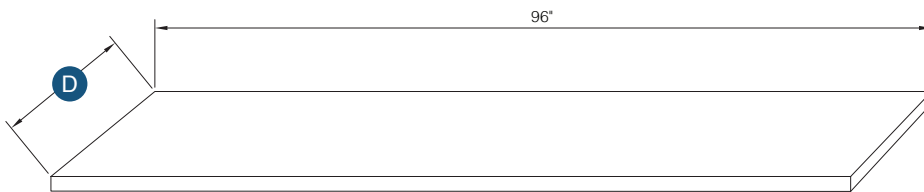

Shelf

Item Code	Outer Dimensions			Oslo	Shaker	Brooklyn	Napa	Essential White	Essential Gray
	W	H	D						
SHELF1296*	96"	0.625"	12"	✓	✓	✓	✓	✓	✓
YN-SHELF1296**	96"	0.625"	12"	✓	✓	✓	✓	✓	✓
YN-SHELF2496**	96"	0.625"	24"	✓	✓	✓	✓	✓	✓

3/4" plywood construction

*Available in all stains & paints

**Available in natural only