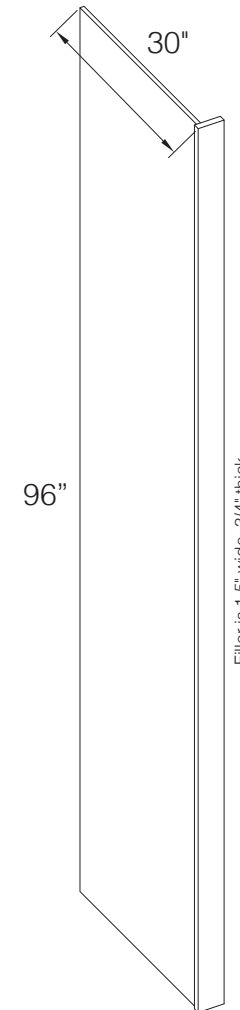

Tall End Panel (Refrigerator Panel)

Item Code	Outer Dimensions			Oslo	Shaker	Brooklyn	Napa	Essential White	Essential Gray
	W	H	D	Premier				Builder	
TEP3096	1.5"	96"	30"	✓	✓	✓	✓	✓	✓

0.5" panel thickness
Finished one side
Natural UV back