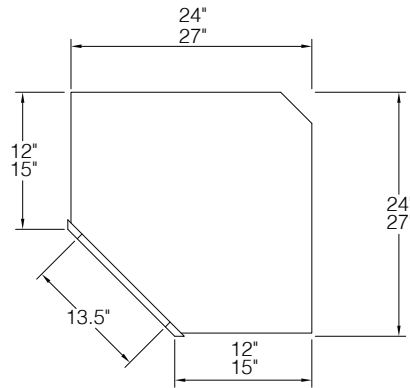

Item Code	Outer Dimensions			Opening Size		Oslo	Door Size	
	W	H	D	W	H	Premier	W	H
CW2415	24"	15"	12"	9"	27"	✓	14.5"	13.8"