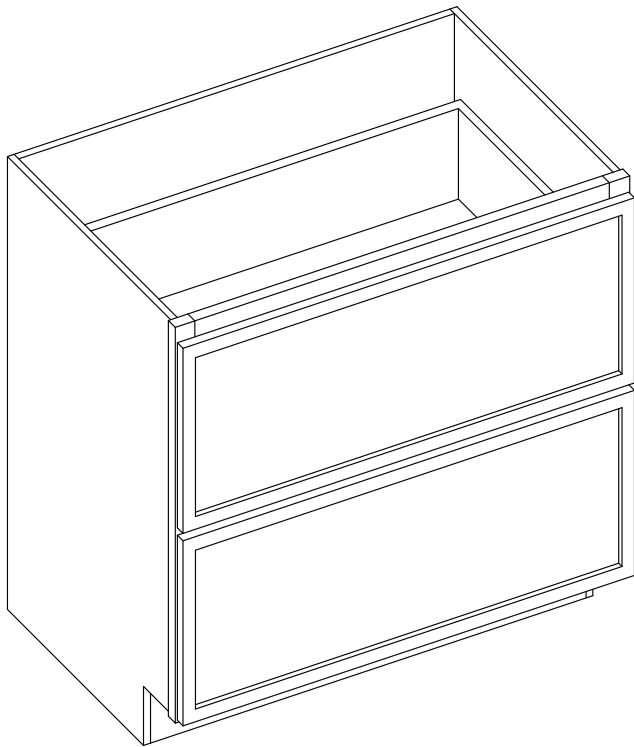

Item Code	Outer Dimensions			Oslo Premier	Top Opening		Top Drawer Front Size		Bottom Opening		Bottom Drawer Front Size	
	W	H	D		W	H	W	H	W	H	W	H
DB30-2	30"	34.5"	24"	✓	27"	12.19"	29.5"	13.63"	27"	12.19"	29.5"	13.63"
DB36-2	36"	34.5"	24"	✓	33"	12.19"	32.5"	13.63"	33"	12.19"	32.5"	13.63"