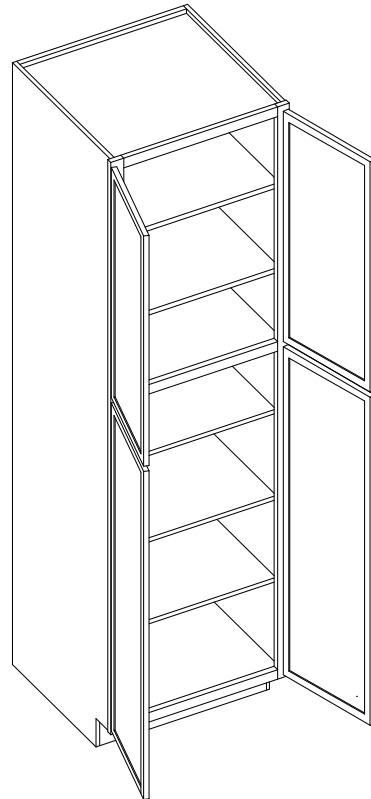

*Includes 5 shelves

PRODUCT SPECS TALL CABINETS

Double Door Pantry

By Kitchen Cabinet Distributors

Item Code	Outer Dimensions			Oslo	Top Opening		Top Door Size (x2)		Bottom Opening		Bottom Door Size	
	W	H	D	Premier	W	H	W	H	W	H	W	H
P2484*	24"	84"	24"	✓	21"	47.19"	11.7"	49.3"	21"	47.2"	11.7"	49.3"
P2490*	24"	90"	24"	✓	21"	47.19"	11.7"	49.3"	21"	47.2"	11.7"	49.3"
P2496**	24"	96"	24"	✓	21"	47.19"	11.7"	49.3"	21"	47.2"	11.7"	49.3"
P3090*	30"	90"	24"	✓	27"	47.19"	14.7"	49.3"	27"	47.2"	14.7"	49.3"
P3096**	30"	96"	24"	✓	27"	47.19"	14.7"	49.3"	27"	47.2"	14.7"	49.3"