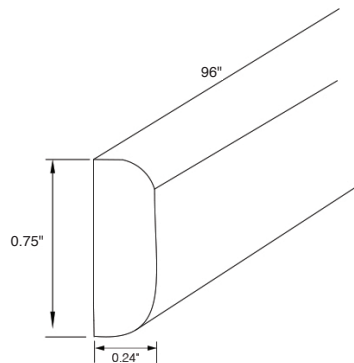

Batton Molding

Item Code	Outer Dimensions			Oslo	Shaker	Brooklyn	Napa	Essential White	Essential Gray
	W	H	D	Premier				Builder	
BAM8	96"	0.75"	0.25"	✓	✓	✓	✓	✓	✓