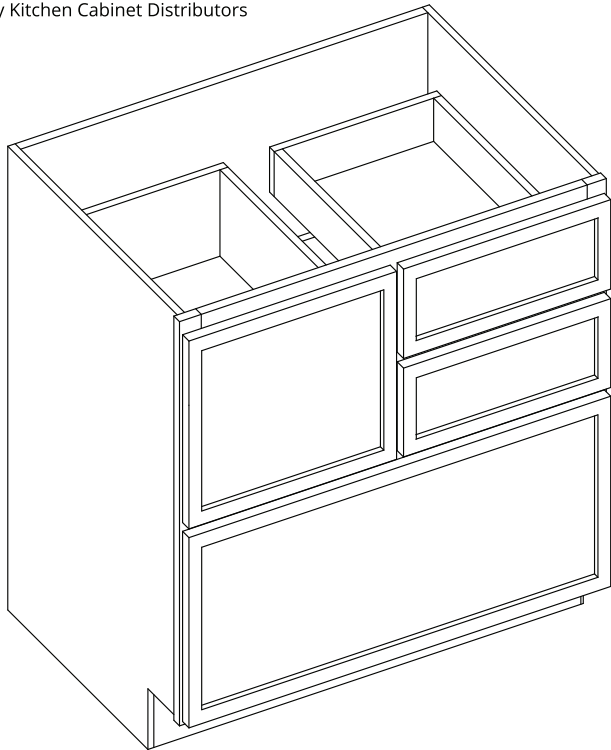

PRODUCT SPECS BASE CABINETS

Cooking Center

By Kitchen Cabinet Distributors

Item Code	Outer Dimensions			Oslo
	W	H	D	Premier
CC30	30"	34.5"	24"	✓

Item Code	Top Opening (x2)		Top Drawer Front Size (x2)	
	W	H	W	H
CC30	12"	5.25"	14.5"	6.7"