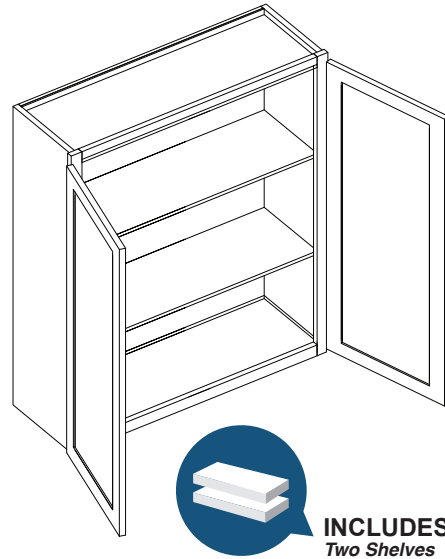

PRODUCT SPECS WALL CABINETS

30" - 36" High Double Door Wall Cabinet

Item Code	Outer Dimensions			Opening Size		Oslo	Shaker	Brooklyn	Napa	Door Size (x2)		Essential White	Essential Gray	Door Size (x2)	
	W	H	D	W	H	Premier				W	H	Builder		W	H
W2430-2	24"	30"	12"	21"	27"	✓	✓	✓	✓	11.6875"	28.75"	✓	✓	11"	28"
W2730	27"	30"	12"	24"	27"	✓	✓	✓	✓	13.1875"	28.75"	✓	✓	12.5"	28"
W3030	30"	30"	12"	27"	27"	✓	✓	✓	✓	14.6875"	28.75"	✓	✓	14"	28"
W3330	33"	30"	12"	30"	27"	✓	✓	✓	✓	16.1875"	28.75"	✓	✓	15.5"	28"
W3630	36"	30"	12"	33"	27"	✓	✓	✓	✓	17.6875"	28.75"	✓	✓	16.9"	28"
W3930	39"	30"	12"	36"	27"	✓	✓	✓	✓	19.1875"	28.75"	✓	✓	18.45"	28"
W2436-2	24"	36"	12"	21"	36"	✓	✓	✓	✓	11.6875"	34.75"	✓	✓	11"	34"
W2736	27"	36"	12"	24"	36"	✓	✓	✓	✓	13.1875"	34.75"	✓	✓	12.5"	34"
W3036	30"	36"	12"	27"	36"	✓	✓	✓	✓	14.6875"	34.75"	✓	✓	14"	34"
W3336	33"	36"	12"	30"	36"	✓	✓	✓	✓	16.1875"	34.75"	✓	✓	15.5"	34"
W3636	36"	36"	12"	33"	36"	✓	✓	✓	✓	17.6875"	34.75"	✓	✓	16.9"	34"
W3936	39"	36"	12"	36"	36"	✓	✓	✓	✓	19.1875"	34.75"	✓	✓	18.45"	34"