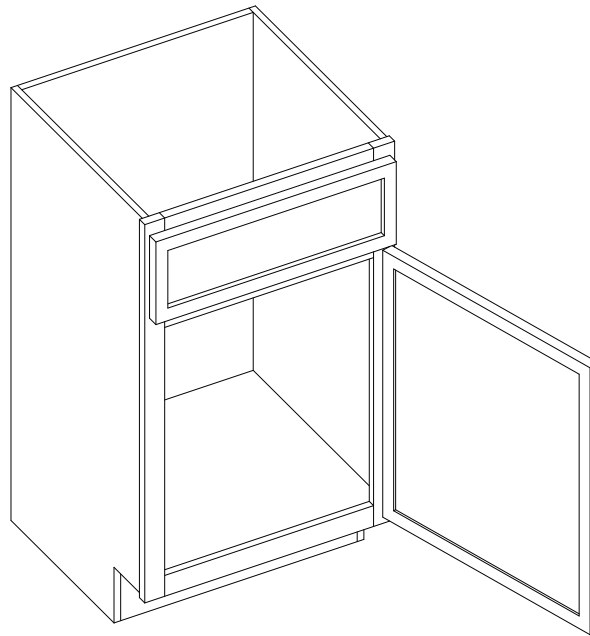

Item Code	Outer Dimensions			Oslo	False Drawer Opening		False Drawer Front		Door Opening		Door Size (x2)	
	W	H	D	Premier	W	H	W	H	W	H	W	H
V21	21"	34.5"	21"	✓	18"	5.25"	20.5"	6.7"	18"	20.25"	17.5"	22.3"