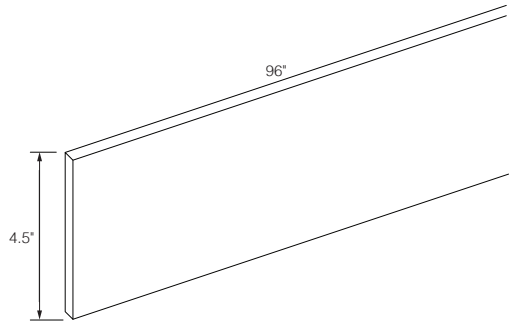

PRODUCT SPECS MOLDING & TRIM

Toe Kick

Item Code	Outer Dimensions			Oslo	Shaker	Brooklyn	Napa	Essential White	Essential Gray
	W	H	D	Premier				Builder	
TKS8	96"	4.5"	0.25"	✓	✓	✓	✓	✓	✓