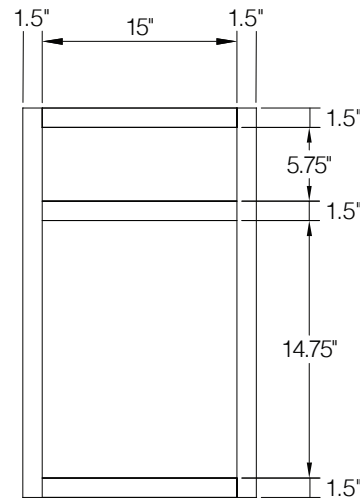

PRODUCT SPECS BASE CABINETS

Desk Drawer Base

Item Code	Outer Dimensions			Shaker	Brooklyn	Napa	Essential White	Essential Gray
	W	H	D	Premier			Builder	
DDB18	18"	29.5"	24"	✓	✓	✓	-	-

Item Code	Top Opening		Top Drawer Front Size	
	W	H	W	H
DDB18	15"	5.75"	17.5"	6.75"

Item Code	Bottom Opening		Bottom Drawer Front Size	
	W	H	W	H
DDB18	15"	14.75"	17.5"	16.75"