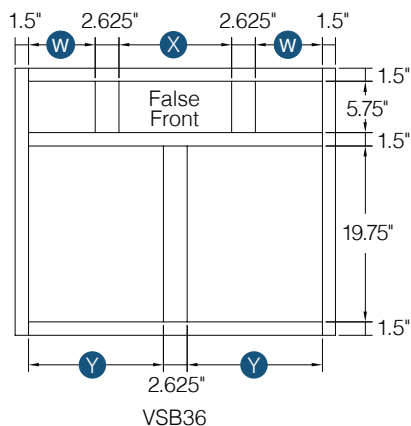

PRODUCT SPECS VANITY CABINETS

Vanity Sink Base

Item Code	Outer Dimensions			Shaker	Brooklyn	Napa	Essential White	Essential Gray
	W	H	D	Premier			Builder	
VSB36	36"	34.5"	21"	✓	✓	✓	✓	✓
VSB39	39"	34.5"	21"	-	-	-	✓	-
VSB42	42"	34.5"	21"	✓	✓	✓	✓	✓
VSB48	48"	34.5"	21"	✓	✓	✓	✓	✓

Item Code	Drawer Opening (x2)		False Drawer Opening		Door Opening (x2)	
	W	H	W	H	W	H
VSB36	7.5"	5.75"	12.75"	5.75"	15.1875"	19.75"
VSB39						
VSB42	9.25"	5.75"	14.5"	5.75"	18"	19.75"
VSB48	9.25"	5.75"	20.5"	5.75"	21"	19.75"

Item Code	Premier						Builder					
	Drawer Front Size		False Drawer Front Size		Door Size		Drawer Front Size		False Drawer Front Size		Door Size	
	W	H	W	H	W	H	W	H	W	H	W	H
VSB36	10"	6.75"	15.25"	6.75"	17.6875"	21.5"	7"	6.7"	15.19"	6.7"	16"	20.75"
VSB39	-	-	-	-	-	-	8.5"	6.7"	16"	6.7"	17.5"	20.75"
VSB42	11.75"	6.75"	17"	6.75"	20.5"	21.5"	10"	6.7"	17.12"	6.7"	19"	20.75"
VSB48	11.75"	6.75"	23"	6.75"	23.5"	21.5"	10"	6.7"	22"	6.7"	22"	20.75"

Builder has slab drawer front