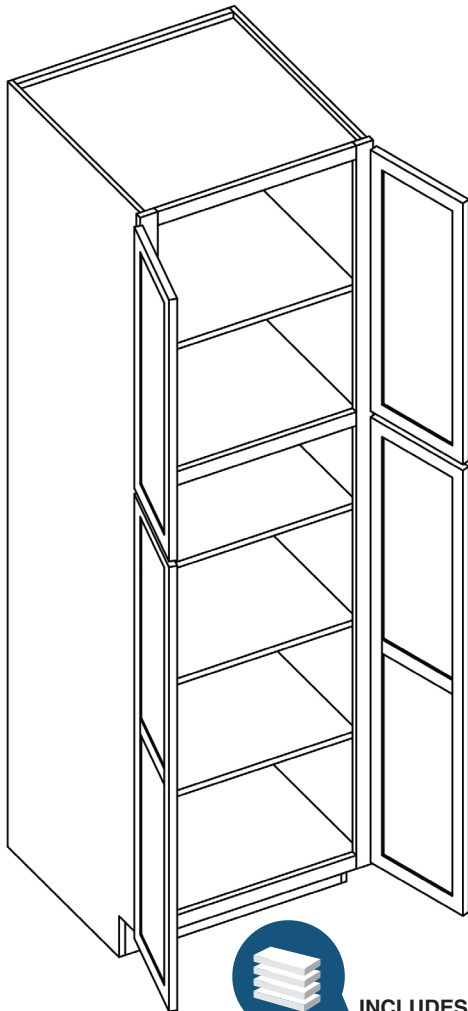

PRODUCT SPECS TALL CABINETS

Double Door Pantry

Item Code	Outer Dimensions			Oslo	Shaker	Brooklyn	Napa	Essential White	Essential Gray
	W	H	D	Premier				Builder	
P2484*	24"	84"	24"	✓	✓	✓	✓	-	-
P2490*	24"	90"	24"	✓	✓	✓	✓	-	-
P2496**	24"	96"	24"	✓	✓	✓	✓	-	-
P3090*	30"	90"	24"	✓	✓	✓	✓	-	-
P3096**	30"	96"	24"	✓	✓	✓	✓	-	-

Item Code	Top Opening		Bottom Opening	
	W	H	W	H
P2484*	21"	27.75"	21"	47.25"
P2490*	21"	33.75"	21"	47.25"
P2496**	21"	39.75"	21"	47.25"
P3090*	27"	33.75"	27"	47.25"
P3096**	27"	39.75"	27"	47.25"

Item Code	Premier				Oslo			
	Top Door Size		Bottom Door Size		Top Door Size		Bottom Door Size	
	W	H	W	H	W	H	W	H
P2484*	11.6875"	28.75"	11.6875"	49"	11.7"	49.3"	11.7"	28.8"
P2490*	11.6875"	34.75"	11.6875"	49"	11.7"	49.3"	11.7"	34.8"
P2496**	11.6875"	40.75"	11.6875"	49"	11.7"	49.3"	11.7"	40.8"
P3090*	17.6875"	34.75"	17.6875"	49"	14.7"	49.3"	14.7"	28.8"
P3096**	17.6875"	40.75"	17.6875"	49"	14.7"	49.3"	14.7"	34.8"

*Includes 5 shelves