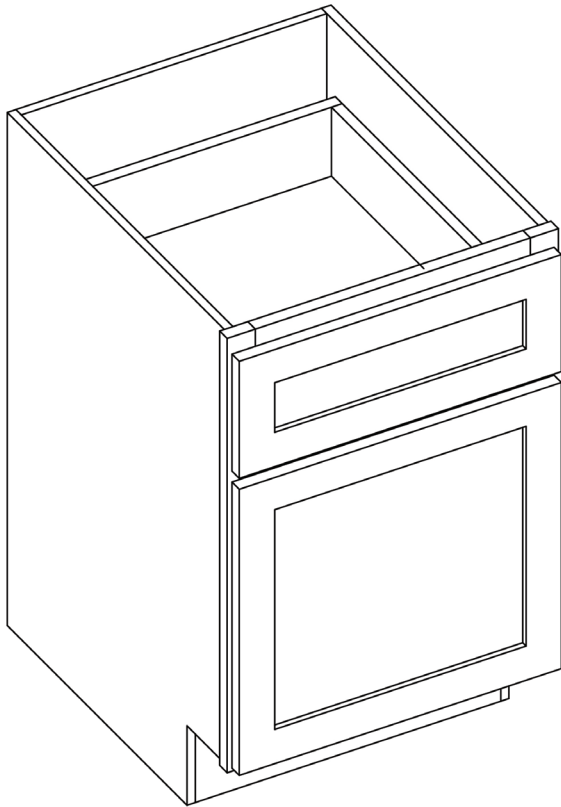

PRODUCT SPECS BASE CABINETS

Desk Drawer Base

Item Code	Outer Dimensions			Shaker	Brooklyn	Napa	Essential White	Essential Gray
	W	H	D	Premier			Builder	
DDB18	18"	29.5"	24"	✓	✓	✓	-	-

Item Code	Top Opening		Top Drawer Front Size	
	W	H	W	H
DDB18	15"	5.75"	17.5"	6.75"

Item Code	Bottom Opening		Bottom Drawer Front Size	
	W	H	W	H
DDB18	15"	14.75"	17.5"	16.75"