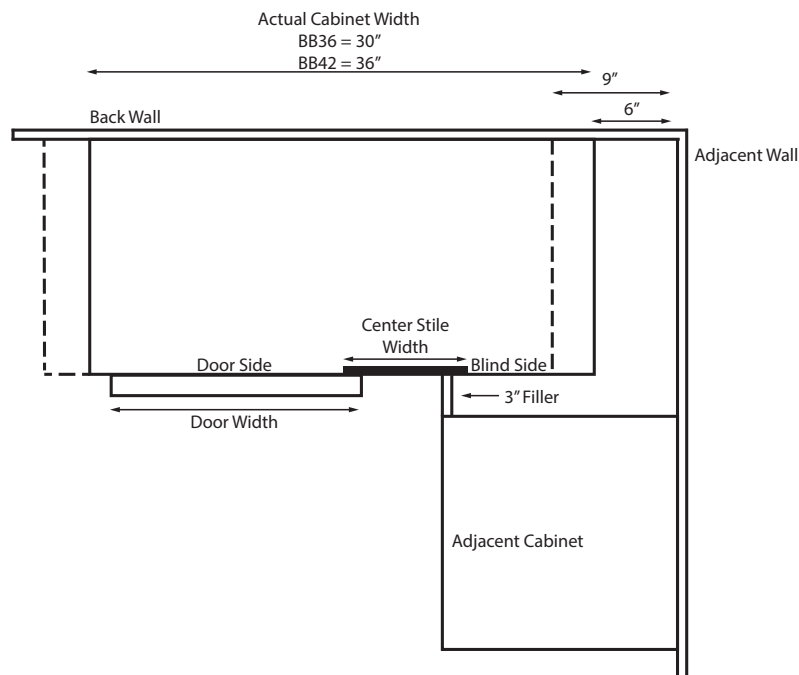

Sink floor and hinges are sold separately.
Back of face frame measures 27" wide

PRODUCT SPECS BASE CABINETS

Corner Sink Front

By Kitchen Cabinet Distributors

Item Code	Outer Dimensions			Oslo	Door Opening		False Drawer Opening		Door Size Opening		False Drawer Opening	
	W	H	D	Premier	W	H	W	H	W	H	W	H
CSF42	27"	34.5"	2"	✓	22.5"	19.75"	22.5"	5.75"	22.5"	19.75"	22.5"	5.75"
YN-CSF-FLOOR	48"	0.5"	48"	✓								

Sink floor and hinges are sold separately.
Back of face frame measures 27" wide

PRODUCT SPECS BASE CABINETS

Installing a 36" - 42" Blind Base

Proper installation ensures that the drawer will clear hardware, doors will open, and show correct reveal.