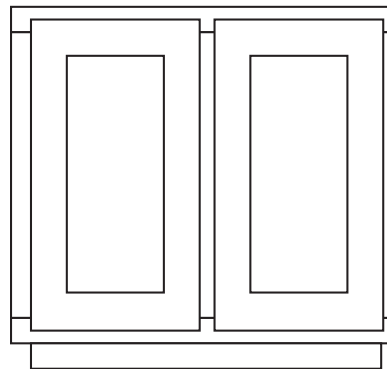

Full Overlay (Premier Series)

Partial Overlay (Builder Series)

	Builder Series
Cabinet Box	1/2", engineered wood sides, plywood back
Drawer Box	5/8" solid wood, dovetailed
Drawer Slides	Undermount, 3/4 extension, non-soft-close (option to upgrade to soft-close, full extension)
Door & Drawer Front	Partial overlay; 5-piece doors & drawers; HDF stiles & rails; MDF center panel
Hinge	6-way adjustable, soft-close
Shelves	Adjustable, 3/4" engineered wood
Exterior Finish	Finished to match doors
Interior Finish	Natural melamine
Face Frame	Solid wood
Certifications	TSCA VI, CARB 2, KCMA