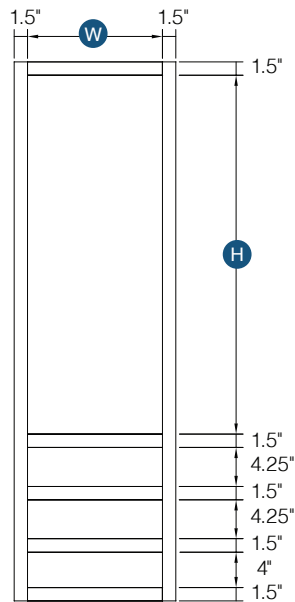

PRODUCT SPECS WALL CABINETS

42" High Double Door Wall Cabinet

Item Code	Outer Dimensions			Opening Size		Oslo	Shaker	Brooklyn	Napa	Door Size		Essential White	Essential Gray	Door Size (x2)	
	W	H	D	W	H	Premier				W	H	Builder		W	H
W2442-2	24"	42"	12"	21"	39"	✓	✓	✓	✓	11.6875"	40.75"	✓	✓	11"	40"
W2742	27"	42"	12"	24"	39"	✓	✓	✓	✓	13.1875"	40.75"	✓	✓	12.5"	40"
W3042	30"	42"	12"	27"	39"	✓	✓	✓	✓	14.6875"	40.75"	✓	✓	14"	40"
W3342	33"	42"	12"	30"	39"	✓	✓	✓	✓	16.1875"	40.75"	✓	✓	15.5"	40"
W3642	36"	42"	12"	33"	39"	✓	✓	✓	✓	17.6875"	40.75"	✓	✓	16.9"	40"
W3942	39"	42"	12"	36"	39"	✓	✓	✓	✓	23.1875"	40.75"	✓	✓	18.45"	40"

Finished interior. Currently available in Oslo Oak & White, Brooklyn Fawn & White.
 Can be installed vertically or horizontally
 Wine Rack holds 11 standard wine bottles

Microwave Wall Cabinet

Item Code	Outer Dimensions			Opening Size		Oslo	Shaker	Brooklyn	Napa	Essential White	Essential Gray
	W	H	D	W	H	Premier				Builder	
MWC3018	30"	18"	12"	27"	14.25"	✓	✓	✓	✓	✓	✓

Finished interior
 Shelf depth 15.5"

PRODUCT SPECS WALL CABINETS

Wall Tower with 3 Drawers

Item Code	Outer Dimensions			Opening Size		Shaker	Brooklyn	Napa	Door Size		Essential White	Essential Gray
	W	H	D	W	H	Premier			W	H	Builder	
DWR1548	15"	48"	15"	12"	28"	✓	✓	-	14.5"	28.75"	-	-
DWR1554	15"	54"	15"	12"	34"	✓	✓	-	14.5"	34.75"	-	-
DWR1560	15"	60"	15"	12"	40"	✓	✓	-	14.5"	40.75"	-	-

Works great with a vanity

Item Code	Top/ Middle Drawer Opening (x2)		Top/ Middle Drawer Front Size (x2)	
	Premier			
Item Code	W	H	W	H
DWR1548	12"	4.25"	14.5"	5.5"
DWR1554	12"	4.25"	14.5"	5.5"
DWR1560	12"	4.25"	14.5"	5.5"