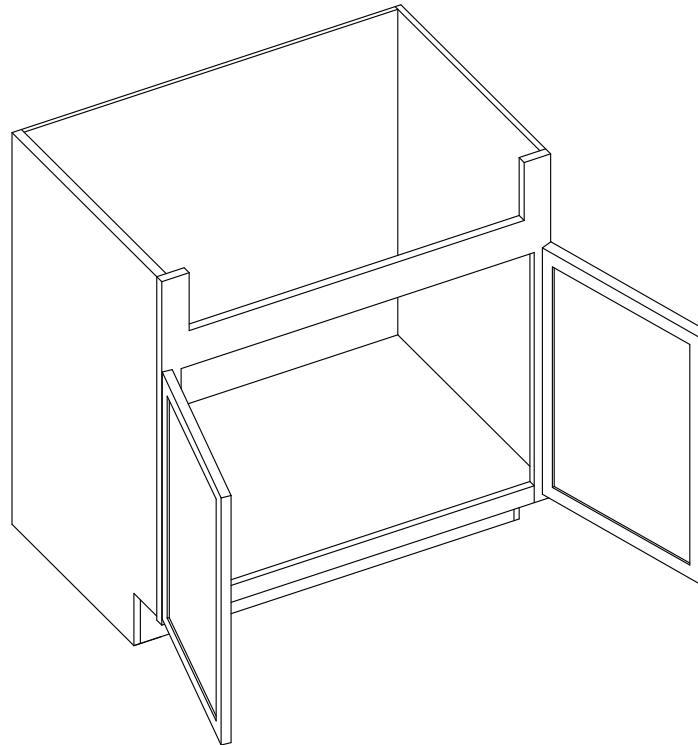

PRODUCT SPECS BASE CABINETS

36" Farm House Sink Base

By Kitchen Cabinet Distributors

Top frame can be trimmed to accommodate different size sinks.

Item Code	Outer Dimensions			Oslo	Door Opening (x2)		Door Size (x2)	
	W	H	D		W	H	W	H
FSB36	36"	34.5"	24"	✓	33"	15"	17.7"	17"