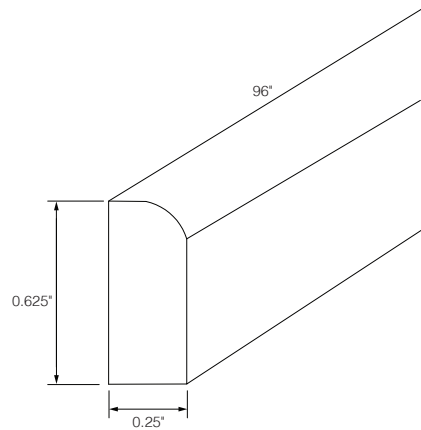

Scribe

Item Code	Outer Dimensions			Oslo	Shaker	Brooklyn	Napa	Essential White	Essential Gray
	W	H	D	Premier				Builder	
SCRIBE	96"	0.625"	0.25"	✓	✓	✓	✓	✓	✓