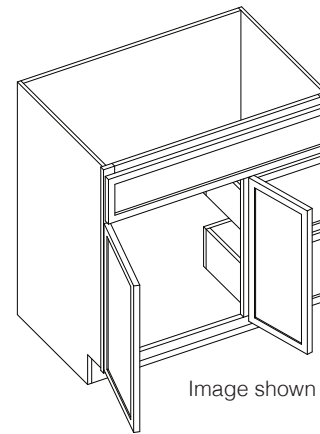

PRODUCT SPECS VANITY CABINETS

Vanity Combo Cabinet 36"

By Kitchen Cabinet Distributors

Image shown VSBDL36

Image shown VSBDR36

Item Code	Outer Dimensions			Oslo Premier	False Drawer Opening		Door Opening		Top Drawer Opening		Bottom Drawer Opening	
	W	H	D		W	H	W	H	W	H	W	H
VSBDR36	36"	34.5"	21"	✓	33"	5.75"	20"	19.75"	9"	9.5"	9"	8.75"
VSBDL36	36"	34.5"	21"	✓	33"	5.75"	20"	19.75"	9"	9.5"	9"	8.75"