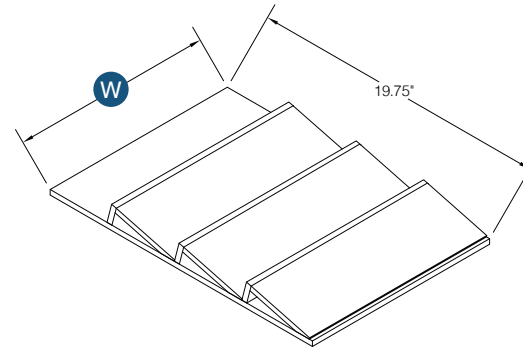

Cutlery Drawer Insert

Item Code	Outer Dimensions			Usage Guide
	W	H	D	Designed to Fit
YN-CDI14	13.375"	2.87"	19.75"	B15/B18
YN-CDI20	19.75"	2.87"	19.75"	B21/B24

Spice Tray Insert

Item Code	Outer Dimensions			Usage Guide
	W	H	D	Designed to Fit
YN-STI14	13.37"	1.094"	19.75"	B15/B18
YN-STI20	19.75"	1.094"	19.75"	B21/B24