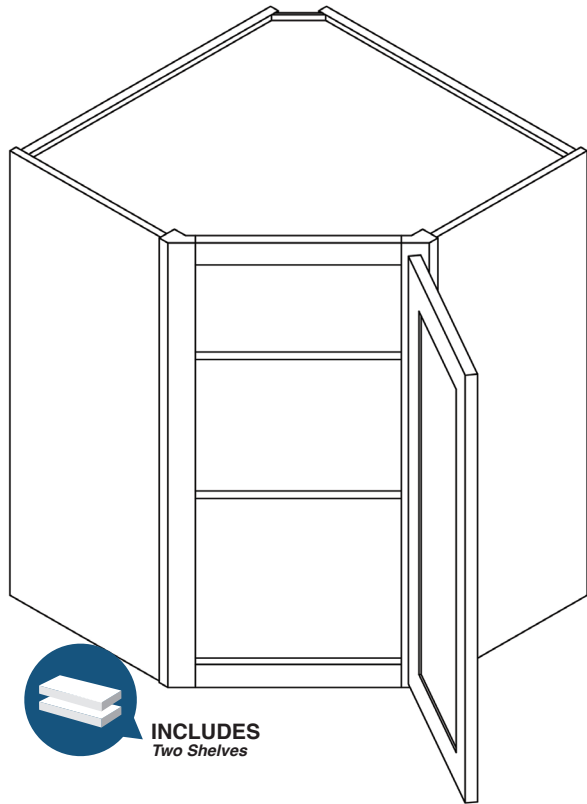

PRODUCT SPECS WALL CABINETS

30" - 36" High Corner Wall Cabinet

Item Code	Outer Dimensions			Opening Size		Oslo	Shaker	Brooklyn	Napa	Door Size		Essential White	Essential Gray	Door Size	
	W	H	D	W	H	Premier				W	H	Builder		W	H
CW2430	24"	30"	12"	13.5"	27"	✓	✓	✓	✓	14.5"	28.75"	✓	✓	14.5"	28"
CW2436	24"	36"	12"	13.5"	33"	✓	✓	✓	✓	14.5"	34.75"	✓	✓	14.5"	34"
CW2736	27"	36"	12"	13.5"	33"	✓	✓	✓	✓	14.5"	34.75"	✓	✓	14.5"	34"