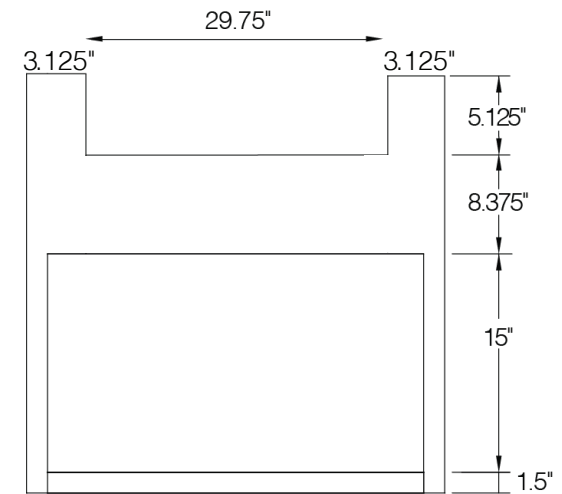

By Kitchen Cabinet Distributors

Item Code	Outer Dimensions			Oslo	False Drawer Opening (x2)		False Drawer Front Size (x2)		Door Opening (x2)		Door Size (x2)	
	W	H	D	Premier	W	H	W	H	W	H	W	H
SB42	42"	34.5"	24"	✓	18"	5.25"	20.5"	6.7"	18"	20.25"	20.5"	22.25"
SB48	48"	34.5"	24"	✓	21"	5.25"	23.5"	6.7"	21"	20.25"	23.5"	22.25"

PRODUCT SPECS BASE CABINETS

36" Farm House Sink Base

Top frame can be trimmed to accommodate different size sinks.

Item Code	Outer Dimensions			Door Opening		Shaker	Brooklyn	Napa	Door Size		Essential White	Essential Gray
	W	H	D	W	H	Premier			W	H	Builder	
FSB36	36"	34.5"	24"	33"	15"	✓	✓	✓	17.687"	17"	-	-

PRODUCT SPECS BASE CABINETS

36" Farm House Sink Base

By Kitchen Cabinet Distributors

Top frame can be trimmed to accommodate different size sinks.

Item Code	Outer Dimensions			Oslo	Door Opening (x2)		Door Size (x2)	
	W	H	D		W	H	W	H
FSB36	36"	34.5"	24"	✓	33"	15"	17.7"	17"