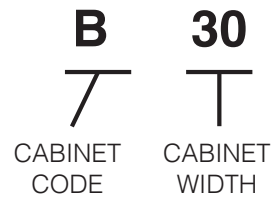

PRODUCT SPECS BASE CABINETS

Base Cabinet Coding