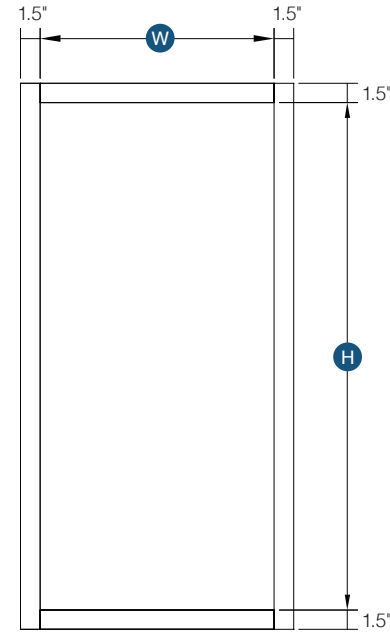

PRODUCT SPECS WALL CABINETS

42" High Single Door Wall Cabinet

Item Code	Outer Dimensions			Opening Size		Oslo	Shaker	Brooklyn	Napa	Door Size		Essential White	Essential Gray	Door Size	
	W	H	D	W	H	Premier				W	H	Builder		W	H
W942	9"	42"	12"	6"	39"	✓	✓	✓	✓	8.5"	40.75"	✓	✓	7"	40"
W1242	12"	42"	12"	9"	39"	✓	✓	✓	✓	11.5"	40.75"	✓	✓	10"	40"
W1542	15"	42"	12"	12"	39"	✓	✓	✓	✓	14.5"	40.75"	✓	✓	13"	40"
W1842	18"	42"	12"	15"	39"	✓	✓	✓	✓	17.5"	40.75"	✓	✓	16"	40"
W2142	21"	42"	12"	18"	39"	✓	✓	✓	✓	20.5"	40.75"	✓	✓	19"	40"