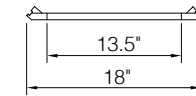

Item Code	Outer Dimensions			Opening Size		Oslo	Door Size	
	W	H	D	W	H	Premier	W	H
CW2415	24"	15"	12"	9"	27"	✓	14.5"	13.8"