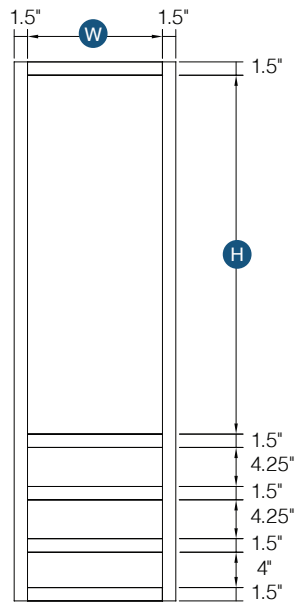

Finished interior
 Shelf depth 15.5"

PRODUCT SPECS WALL CABINETS

Wall Tower with 3 Drawers

Item Code	Outer Dimensions			Opening Size		Shaker	Brooklyn	Napa	Door Size		Essential White	Essential Gray
	W	H	D	W	H	Premier			W	H	Builder	
DWR1548	15"	48"	15"	12"	28"	✓	✓	-	14.5"	28.75"	-	-
DWR1554	15"	54"	15"	12"	34"	✓	✓	-	14.5"	34.75"	-	-
DWR1560	15"	60"	15"	12"	40"	✓	✓	-	14.5"	40.75"	-	-

Works great with a vanity

Item Code	Top/ Middle Drawer Opening (x2)		Top/ Middle Drawer Front Size (x2)	
	Premier			
Item Code	W	H	W	H
DWR1548	12"	4.25"	14.5"	5.5"
DWR1554	12"	4.25"	14.5"	5.5"
DWR1560	12"	4.25"	14.5"	5.5"

Item Code	Bottom Drawer Opening		Bottom Drawer Front Size	
	Premier			
Item Code	W	H	W	H
DWR1548	23.5"	6.75"	11.6875"	21.5"
DWR1554	13.1875"	6.75"	13.1875"	21.5"
DWR1560	14.6875"	6.75"	14.6875"	21.5"

PRODUCT SPECS WALL CABINETS

Wall Tower with 3 Drawers

By Kitchen Cabinet Distributors

Item Code	Outer Dimensions			Opening Size		Oslo	Door Size	
	W	H	D	W	H	Premier	W	H
DWR1548	15"	48"	15"	12"	28"	✓	14.5"	28.75"
DWR1554	15"	54"	15"	12"	34"	✓	14.5"	34.75"
DWR1560	15"	60"	15"	12"	40"	✓	14.5"	40.75"