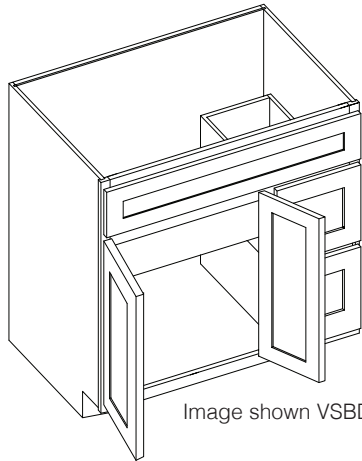

Item Code	False Drawer Front Size		Door Size		Side Drawer Size (x2)	
	W	H	W	H	W	H
VSBDR30	11.5"	11"	17.5"	22.25"	29.5"	6.7"
VSBDL30	11.5"	11"	17.5"	22.25"	29.5"	6.7"

PRODUCT SPECS VANITY CABINETS

Vanity Combo Cabinet 36"