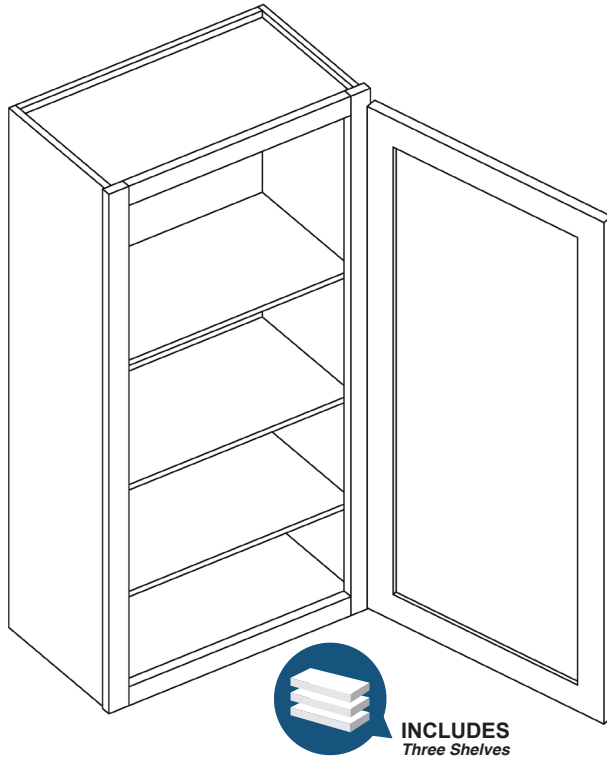

PRODUCT SPECS WALL CABINETS

42" High Single Door Wall Cabinet

Item Code	Outer Dimensions			Opening Size		Oslo	Shaker	Brooklyn	Napa	Door Size		Essential White	Essential Gray	Door Size	
	W	H	D	W	H	Premier				W	H	Builder		W	H
W942	9"	42"	12"	6"	39"	✓	✓	✓	✓	8.5"	40.75"	✓	✓	7"	40"
W1242	12"	42"	12"	9"	39"	✓	✓	✓	✓	11.5"	40.75"	✓	✓	10"	40"
W1542	15"	42"	12"	12"	39"	✓	✓	✓	✓	14.5"	40.75"	✓	✓	13"	40"
W1842	18"	42"	12"	15"	39"	✓	✓	✓	✓	17.5"	40.75"	✓	✓	16"	40"
W2142	21"	42"	12"	18"	39"	✓	✓	✓	✓	20.5"	40.75"	✓	✓	19"	40"