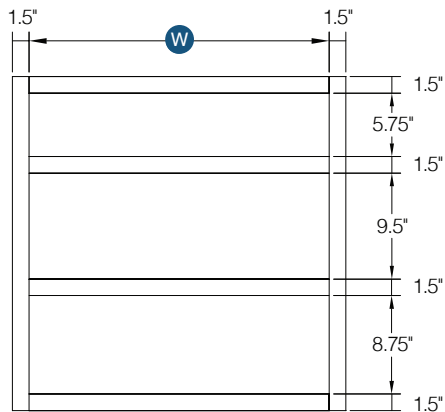

PRODUCT SPECS BASE CABINETS

27" - 36" Three Drawer Base

Item Code	Outer Dimensions			Shaker	Brooklyn	Napa	Essential White	Essential Gray
	W	H	D	Premier			Builder	
DB27-3	27"	34.5"	24"	✓	✓	-	-	-
DB30-3	30"	34.5"	24"	✓	✓	✓	✓	✓
DB33-3	33"	34.5"	24"	✓	✓	✓	-	-
DB36-3	36"	34.5"	24"	✓	✓	-	-	-

Item Code	Top Opening		Top Drawer Front Size		Top Drawer Front Size	
	W	H	Premier		Builder	
	W	H	W	H	W	H
DB27-3	24"	5.75"	26.5"	6.75"	-	-
DB30-3	27"	5.75"	29.5"	6.75"	28"	6.7"
DB33-3	30"	5.75"	32.5"	6.75"	-	-
DB36-3	33"	5.75"	35.5"	6.75"	-	-

Item Code	Middle Opening		Middle Drawer Front Size		Middle Drawer Front Size	
	W	H	Premier		Builder	
DB27-3	24"	9.5"	26.5"	10.5"	-	-
DB30-3	27"	9.5"	29.5"	10.5"	28"	10.1"
DB33-3	30"	9.5"	32.5"	10.5"	-	-
DB36-3	33"	9.5"	35.5"	10.5"	-	-

Item Code	Bottom Opening		Bottom Drawer Front Size		Bottom Drawer Front Size	
	W	H	Premier		Builder	
DB27-3	24"	8.75"	26.5"	10.5"	-	-
DB30-3	27"	8.75"	29.5"	10.5"	28"	10.1"
DB33-3	30"	8.75"	32.5"	10.5"	-	-
DB36-3	33"	8.75"	35.5"	10.5"	-	-

Builder has slab front drawer