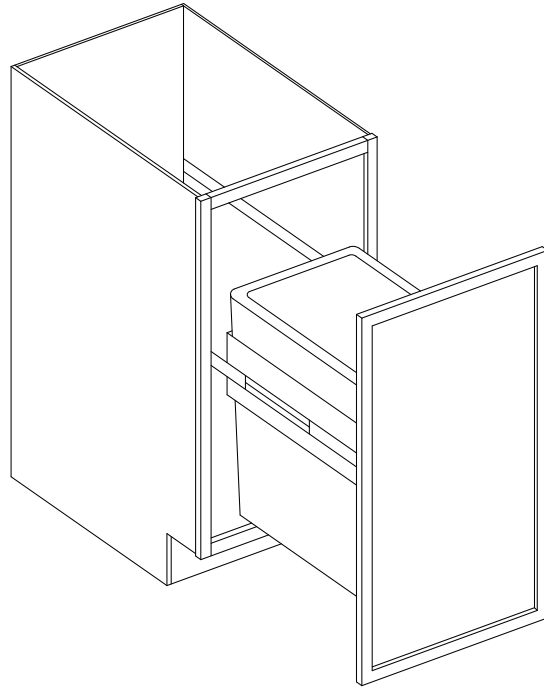

Item Code	Outer Dimensions			Opening Size		Oslo	Door Size	
	W	H	D	W	H		W	H
TRB18FH	18"	34.5"	24"	15"	27"	✓	17.5"	29.19"
TRB-1*	18"	34.5"	24"	15"	27"	✓	17.5"	29.19"
TRB-2**	18"	34.5"	24"	15"	27"	✓	17.5"	29.19"

*Includes one 50 QT can

**Includes two 35 QT cans