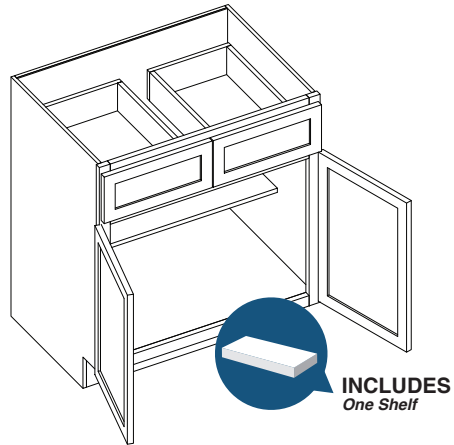

PRODUCT SPECS BASE CABINETS

Double Door Standard Base

Item Code	Outer Dimensions			Drawer Opening (x2)		Door Opening		Shaker	Brooklyn	Napa	Essential White	Essential Gray
	W	H	D	W	H	W	H	Premier			Builder	
B24-2*	24"	34.5"	24"	21"	5.75"	21"	19.75"	✓	✓	✓	✓	✓
B27	27"	34.5"	24"	10.6875"	5.75"	24"	19.75"	✓	✓	✓	✓	✓
B30	30"	34.5"	24"	12.1875"	5.75"	27"	19.75"	✓	✓	✓	✓	✓
B33	33"	34.5"	24"	13.6875"	5.75"	30"	19.75"	✓	✓	✓	✓	✓
B36	36"	34.5"	24"	15.1875"	5.75"	33"	19.75"	✓	✓	✓	✓	✓
B39	39"	34.5"	24"	16.6875"	5.75"	36"	19.75"	✓	✓	✓	✓	✓