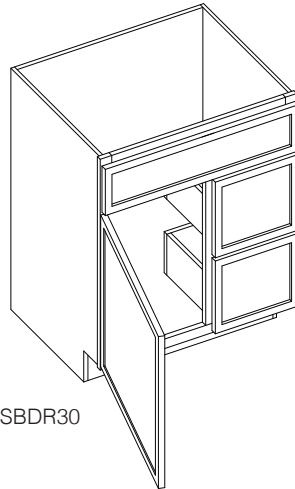

Vanity Combo Cabinet 30"

By Kitchen Cabinet Distributors

Image shown VSBDR30

Image shown VSBDL30

Item Code	Outer Dimensions			Oslo	False Drawer Opening		Door Opening		Top Drawer Opening		Bottom Drawer Opening	
	W	H	D	Premier	W	H	W	H	W	H	W	H
VSBDR30	30"	34.5"	21"	✓	11.5"	5.75"	15"	20.25"	9"	9.5"	9"	8.75"
VSBDL30	30"	34.5"	21"	✓	11.5"	5.75"	15"	20.25"	9"	9.5"	9"	8.75"