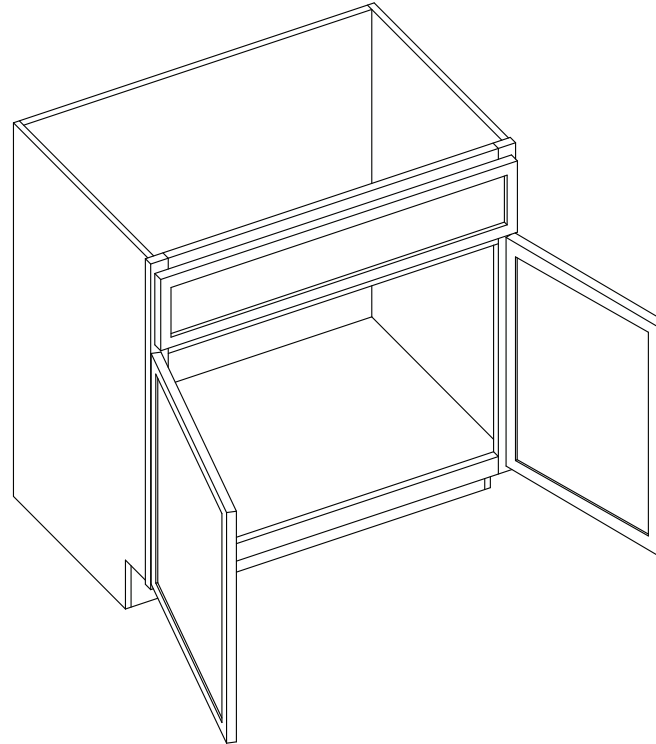

Item Code	Oslo	Outer Dimensions			False Drawer Opening		False Drawer Front Size		Door Opening (x2)		Door Size (x2)	
	Premier	W	H	D	W	H	W	H	W	H	W	H
SB30	✓	30"	34.5"	24"	27"	5.25"	29.5"	6.7"	20.25"	19.75"	14.69"	22.25"
SB33	✓	33"	34.5"	24"	30"	5.25"	32.2"	6.7"	20.25"	19.75"	16.19"	22.25"
SB36	✓	36"	34.5"	24"	33"	5.25"	35.5"	6.7"	20.25"	19.75"	17.69"	22.25"