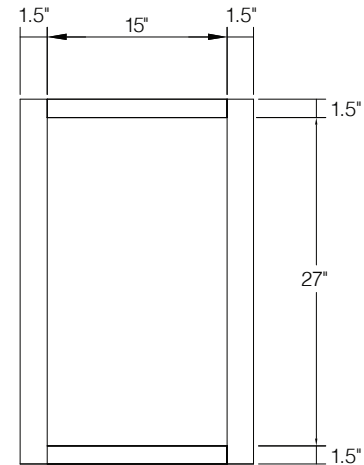

PRODUCT SPECS BASE CABINETS

Single Door Full Height Base

By Kitchen Cabinet Distributors

Item Code	Outer Dimensions			Opening Size		Oslo	Door Size	
	W	H	D	W	H	Premier	W	H
B09	9"	34.5"	24"	6"	27"	✓	8.5"	29.19"

PRODUCT SPECS BASE CABINETS

Double Door Standard Base Cabinet with Center Stile

By Kitchen Cabinet Distributors

Item Code	Outer Dimensions			Drawer Opening (x2)		Door Opening (x2)		Oslo Premier	Drawer Front Size (x2)		Door Size (x2)	
	W	H	D	W	H	W	H		W	H	W	H
B39	39"	34.5"	24"	36"	5.25"	36"	22.25"	✓	19.04"	6.7"	19.2"	22.25"
B42	42"	34.5"	24"	18"	5.25"	18"	20.25"	✓	20.50"	6.7"	20.5"	22.25"

PRODUCT SPECS BASE CABINETS

Trash Can Base Cabinet (Full Height Door)

Item Code	Outer Dimensions			Opening Size		Shaker	Brooklyn Premier	Napa	Door Size		Essential White	Essential Gray
	W	H	D	W	H				W	H		
TRB18FH	18"	34.5"	24"	15"	27"	✓	✓	✓	17.5"	28.75"	-	-
TRB-1*	18"	34.5"	24"	15"	27"	✓	✓	✓	17.5"	28.75"	-	-
TRB-2**	18"	34.5"	24"	15"	27"	✓	✓	✓	17.5"	28.75"	-	-

*Includes one 50 QT can
 **Includes two 35 QT cans

PRODUCT SPECS BASE CABINETS

Trash Can Base Cabinet (Full Height Door)

By Kitchen Cabinet Distributors

Item Code	Outer Dimensions			Opening Size		Oslo	Door Size	
	W	H	D	W	H		W	H
TRB18FH	18"	34.5"	24"	15"	27"	✓	17.5"	29.19"
TRB-1*	18"	34.5"	24"	15"	27"	✓	17.5"	29.19"
TRB-2**	18"	34.5"	24"	15"	27"	✓	17.5"	29.19"