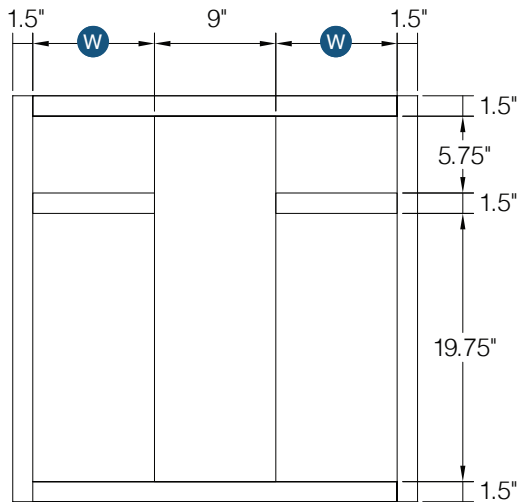

PRODUCT SPECS BASE CABINETS

42" - 48" Blind Base

Item Code	Outer Dimensions			Shaker	Brooklyn	Napa	Essential White	Essential Gray
	W	H	D	Premier			Builder	
BB42	36"	34.5"	24"	✓	✓	✓	✓	✓
BB48	48"	34.5"	24"	✓	✓	✓	✓	✓

Item Code	Door Opening		Drawer Opening	
	W	H	W	H
BB42	12"	19.75"	12"	5.75"
BB48	18"	19.75"	18"	5.75"

Item Code	Premier			
	Door Size		Drawer Front Size	
	W	H	W	H
BB42	14.5"	21.5"	14.5"	6.75"
BB48	20.5"	21.5"	20.5"	6.75"

Item Code	Builder			
	Door Size		Drawer Size	
	W	H	W	H
BB42	13"	20.7"	13"	6.7"
BB48	19"	20.7"	19"	6.7"

Image shown with hinge left
Builder has slab front drawer