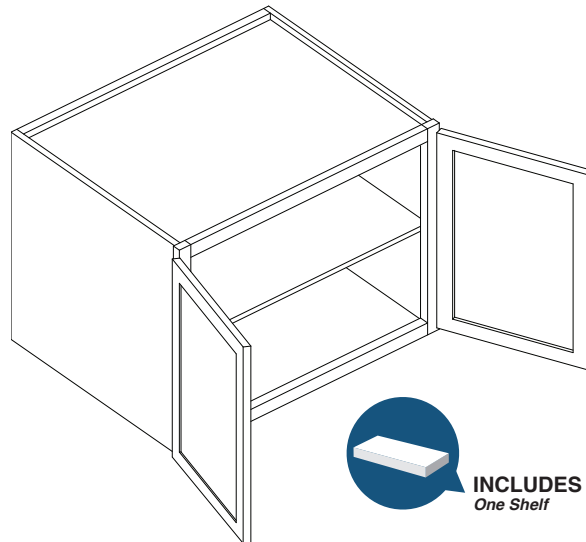

PRODUCT SPECS WALL CABINETS

24" Deep Wall (Refrigerator Cabinet)

Item Code	Outer Dimensions			Opening Size		Oslo	Shaker	Brooklyn	Napa	Door Size		Essential White	Essential Gray	Door Size	
	W	H	D	W	H	Premier				W	H	Builder		W	H
W331824*	33"	18"	24"	30"	15"	✓	✓	✓	✓	8.5"	16.75"	-	-	-	-
W361824*	36"	18"	24"	30"	21"	✓	✓	✓	✓	11.5"	16.75"	✓	✓	16.95"	16"
W332424	33"	24"	24"	33"	15"	✓	✓	✓	✓	14.5"	22.75"	-	-	-	-
W362424	36"	24"	24"	33"	21"	✓	✓	✓	✓	17.5"	22.75"	✓	✓	16.95"	22"

*Does not include a shelf