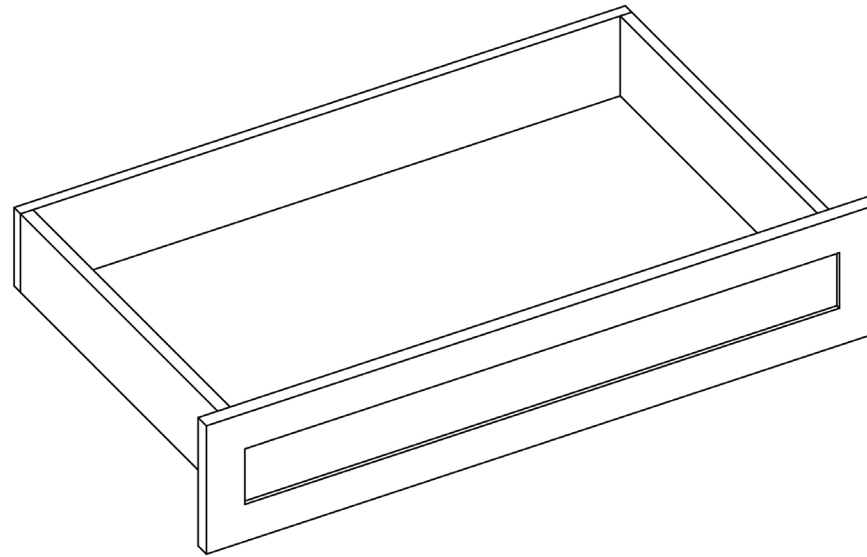

PRODUCT SPECS TALL CABINETS

Oven Cabinet Drawer

Item Code	Outer Dimensions			Oslo	Drawer Size		Shaker	Brooklyn	Napa	Drawer Size		Essential White	Essential Gray	Drawer Size	
	W	H	D		W	H				W	H	Builder		W	H
OCD337	32.5"	6.75"	24"	✓	32.5"	6.7"	✓	✓	✓	32.5"	6.75"	✓	✓	31"	6.7"