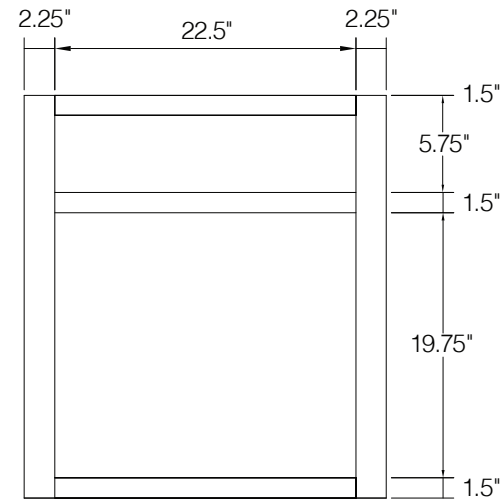

PRODUCT SPECS BASE CABINETS

36" Farm House Sink Base

By Kitchen Cabinet Distributors

Top frame can be trimmed to accommodate different size sinks.

Item Code	Outer Dimensions			Oslo	Door Opening (x2)		Door Size (x2)	
	W	H	D		W	H	W	H
FSB36	36"	34.5"	24"	✓	33"	15"	17.7"	17"

Sink floor and hinges are sold separately.
Back of face frame measures 27" wide

PRODUCT SPECS BASE CABINETS

Corner Sink Front

By Kitchen Cabinet Distributors

Item Code	Outer Dimensions			Oslo	Door Opening		False Drawer Opening		Door Size Opening		False Drawer Opening	
	W	H	D	Premier	W	H	W	H	W	H	W	H
CSF42	27"	34.5"	2"	✓	22.5"	19.75"	22.5"	5.75"	22.5"	19.75"	22.5"	5.75"
YN-CSF-FLOOR	48"	0.5"	48"	✓								