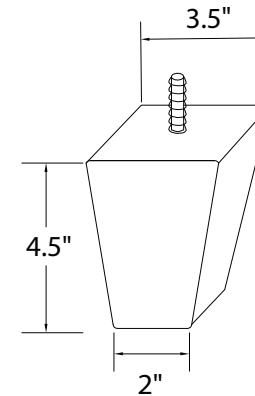

Bunfoot - Transitional

Item Code	Outer Dimensions			Oslo	Shaker	Brooklyn	Napa	Essential White	Essential Gray
	W	H	D						
TBUNFOOT2	4.5"	3.5"	2"	✓	✓	✓	✓	✓	✓