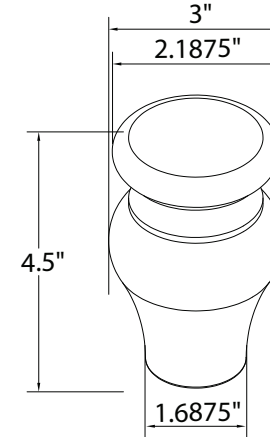

Bunfoot - Traditional

Item Code	Outer Dimensions			Oslo	Shaker	Brooklyn	Napa	Essential White	Essential Gray
	W	H	D						
TBUNFOOT	3"	4.5"	3"	-	✓	✓	✓	✓	✓