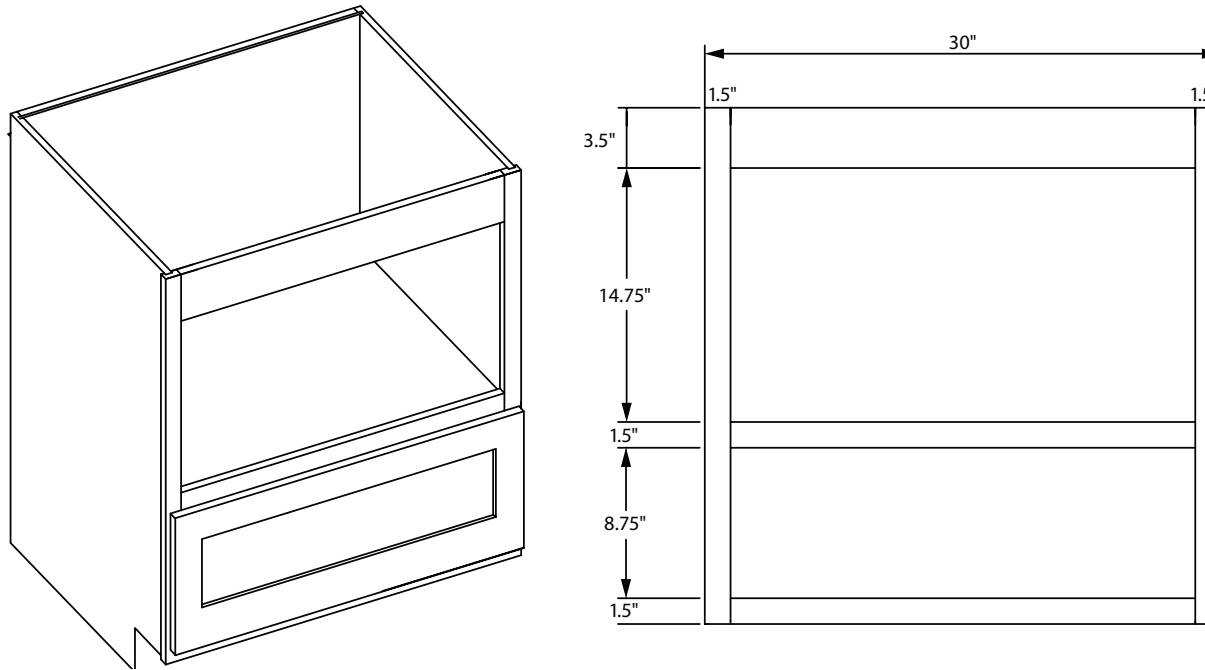

PRODUCT SPECS BASE CABINETS

Microwave Base Cabinet

Item Code	Outer Dimensions			Shaker	Brooklyn	Napa	Essential White	Essential Gray
	W	H	D	Premier			Builder	
MBC30	30"	34.5"	24"	✓	✓	✓	-	-

Finished interior

Item Code	Top Opening		Bottom Opening		Drawer Size		Drawer Front Size	
	W	H	W	H	W	H	W	H
MBC30	27"	14.75"	27"	8.75"	29.5"	10.5"	10"	6.7"