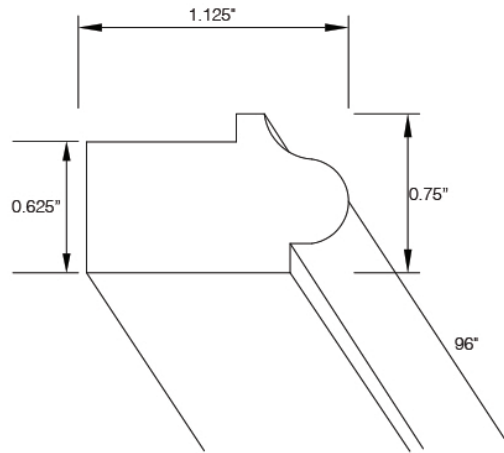

PRODUCT SPECS MOLDING & TRIM

Bottom Edge Molding

Item Code	Outer Dimensions			Oslo	Shaker	Brooklyn	Napa	Essential White	Essential Gray
	W	H	D	Premier				Builder	
BEM8	96"	0.75"	1.125"	✓	✓	✓	✓	✓	✓