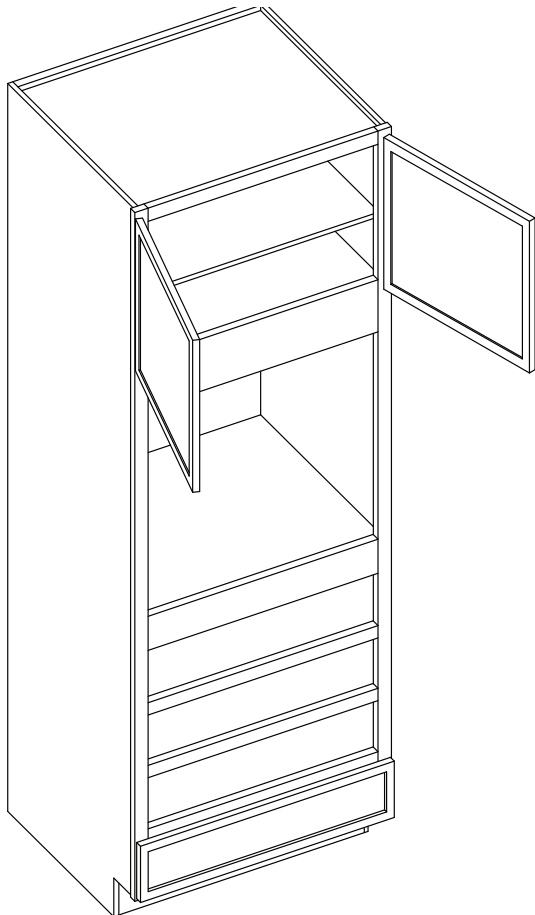

Item Code	Outer Dimensions			Oslo
	W	H	D	Premier
OC3390	33"	90"	24"	✓
OC3396	33"	96"	24"	✓

Item Code	Door Opening		Top Drawer Opening		Middle Drawer Opening (x2)		Bottom Drawer Opening	
	W	H	W	H	W	H	W	H
OC3390	30"	19.75"	30"	5.375"	30"	5.375"	30"	4.625"
OC3396	30"	25.75"	30"	5.375"	30"	5.375"	30"	4.625"

Item Code	Door Size		Top Drawer Size		Middle Drawer Size		Bottom Drawer Size	
	W	H	W	H	W	H	W	H
OC3390	16.2"	21.5"	32.5"	6.7"	31"	6.7"	32.5"	6.7"
OC3396	16.2"	27.55"	32.5"	6.7"	31"	6.7"	32.5"	6.7"