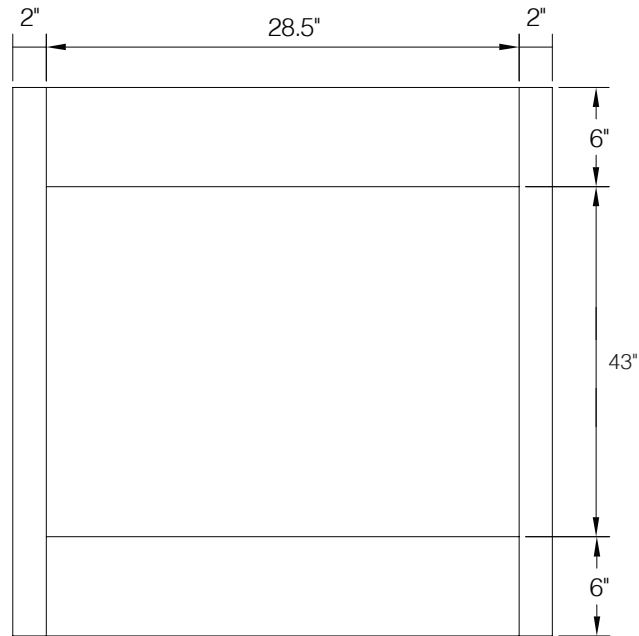

PRODUCT SPECS TALL CABINETS

Oven Cabinet Drawer

By Kitchen Cabinet Distributors

Item Code	Outer Dimensions			Oslo	Drawer Size	
	W	H	D		W	H
OCD337	32.5"	6.75"	24"	✓	32.5"	6.7"

PRODUCT SPECS TALL CABINETS

Oven Cabinet Overlay Panel