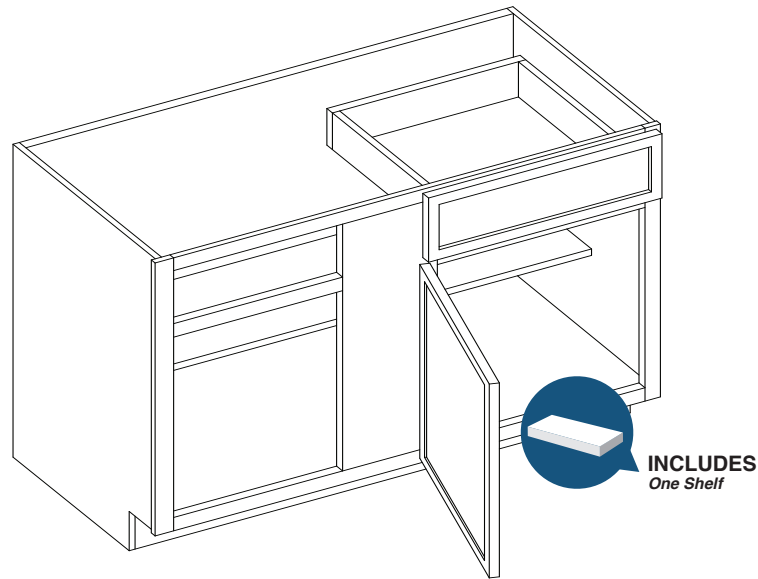

Item Code	Outer Dimensions			Oslo Premier	Door Opening		Door Size		Drawer Opening		Drawer Front Size	
	W	H	D		W	H	W	H	W	H	W	H
BB42	36"	34.5"	24"	✓	9"	27"	11.5"	29.2"	12"	5.25"	14.5"	6.7"
BB48	48"	34.5"	24"	✓	12"	20.25"	14.5"	22.25"	15"	5.25"	7.5"	6.7"

Image shown with hinge left