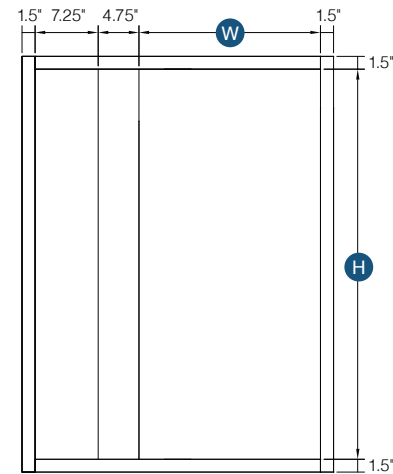

PRODUCT SPECS WALL CABINETS

30" - 36" High Blind Wall Cabinet

Item Code	Outer Dimensions			Opening Size		Oslo	Shaker	Brooklyn	Napa	Door Size		Essential White	Essential Gray	Door Size	
	W	H	D	W	H	Premier				W	H	Builder		W	H
BW2430	24"	30"	12"	9"	27"	-	✓	✓	✓	11.5"	28.75"	-	-	-	-
BW3030	30"	30"	12"	15"	27"	✓	✓	✓	✓	17.5"	28.75"	✓	✓	16"	28"
BW3630	36"	30"	12"	21"	27"	✓	✓	✓	✓	23.5"	28.75"	✓	✓	22"	28"
BW2436	24"	36"	12"	9"	33"	-	✓	-	✓	11.5"	34.75"	-	-	-	-
BW3036	30"	36"	12"	15"	33"	✓	✓	✓	✓	17.5"	34.75"	-	-	-	-
BW3636	36"	36"	12"	21"	33"	✓	✓	✓	✓	23.5"	34.75"	✓	✓	22"	34"

Image shown is hinge left

PRODUCT SPECS WALL CABINETS

42" High Blind Wall Cabinet

Item Code	Outer Dimensions			Opening Size		Oslo	Shaker	Brooklyn	Napa	Door Size		Essential White	Essential Gray	Door Size	
	W	H	D	W	H	Premier				W	H	Builder		W	H
BW3042	30"	42"	12"	15"	39"	✓	✓	✓	✓	17.5"	40.75"	-	-	-	-
BW3642	36"	42"	12"	21"	39"	✓	✓	✓	✓	23.5"	40.75"	✓	✓	22"	40"

PRODUCT SPECS BASE CABINETS

Single Door Full Height Base

By Kitchen Cabinet Distributors

Item Code	Outer Dimensions			Opening Size		Oslo	Door Size	
	W	H	D	W	H	Premier	W	H
B09	9"	34.5"	24"	6"	27"	✓	8.5"	29.19"