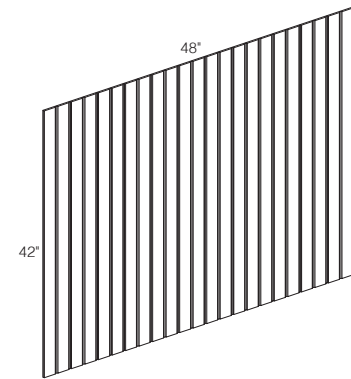

Item Code	Outer Dimensions			Oslo	Shaker	Brooklyn	Napa	Essential White	Essential Gray
	W	H	D						
BPLG4896	48"	96"	0.25"	✓	✓	✓	✓	✓	✓

Finished one side
Raw back

Bead Board

Item Code	Outer Dimensions			Oslo	Shaker	Brooklyn	Napa	Essential White	Essential Gray
	W	H	D						
BBP4842	48"	42"	0.25"	✓	✓	✓	✓	✓	✓