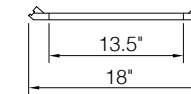

PRODUCT SPECS WALL CABINETS

42" High Corner Wall Cabinet

Item Code	Outer Dimensions			Opening Size		Oslo	Shaker	Brooklyn	Napa	Door Size		Essential White	Essential Gray	Door Size	
	W	H	D	W	H	Premier				W	H	Builder		W	H
CW2442	24"	42"	12"	13.5"	39"	✓	✓	✓	✓	14.5"	40.75"	✓	✓	14.5"	40"
CW2742	27"	42"	12"	13.5"	39"	✓	✓	✓	✓	14.5"	40.75"	✓	✓	14.5"	40"