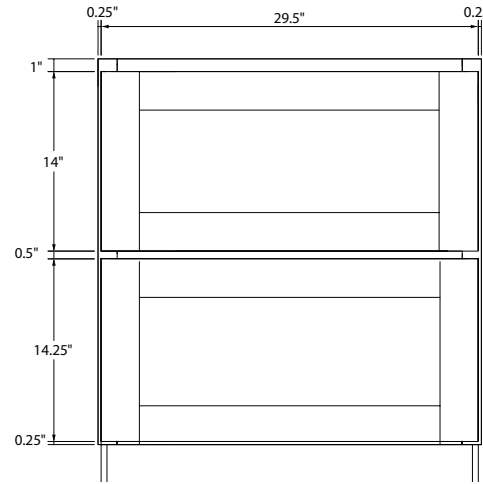

Item Code	Outer Dimensions			Oslo Premier	Top Opening		Top Drawer Front Size		Bottom Opening		Bottom Drawer Front Size	
	W	H	D		W	H	W	H	W	H	W	H
DB30-2	30"	34.5"	24"	✓	27"	12.19"	29.5"	13.63"	27"	12.19"	29.5"	13.63"
DB36-2	36"	34.5"	24"	✓	33"	12.19"	32.5"	13.63"	33"	12.19"	32.5"	13.63"