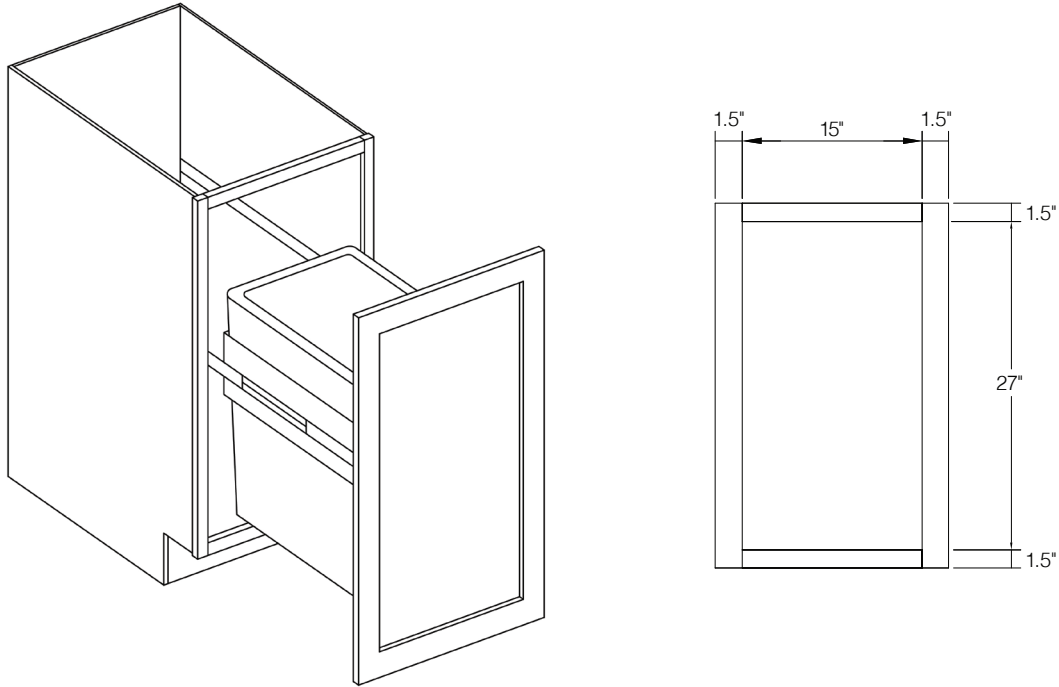

PRODUCT SPECS BASE CABINETS

Trash Can Base Cabinet (Full Height Door)

Item Code	Outer Dimensions			Opening Size		Shaker	Brooklyn Premier	Napa	Door Size		Essential White	Essential Gray
	W	H	D	W	H				W	H		
TRB18FH	18"	34.5"	24"	15"	27"	✓	✓	✓	17.5"	28.75"	-	-
TRB-1*	18"	34.5"	24"	15"	27"	✓	✓	✓	17.5"	28.75"	-	-
TRB-2**	18"	34.5"	24"	15"	27"	✓	✓	✓	17.5"	28.75"	-	-

*Includes one 50 QT can
**Includes two 35 QT cans