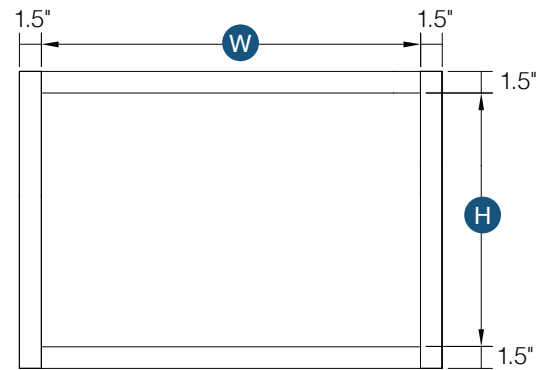

PRODUCT SPECS WALL CABINETS

24" High Double Door Wall Cabinet

Item Code	Outer Dimensions			Opening Size		Oslo	Shaker	Brooklyn	Napa	Door Size (x2)		Essential White	Essential Gray	Door Size (2)	
	W	H	D	W	H	Premier				W	H	Builder		W	H
W3024	30"	24"	12"	27"	21"	✓	✓	✓	✓	14.6875"	14"	✓	✓	14"	10"
W3324	33"	24"	12"	30"	21"	✓	✓	✓	✓	16.1875"	22.75"	-	-	-	-
W3624	36"	24"	12"	33"	21"	✓	✓	✓	✓	17.6875"	22.75"	✓	✓	16.9"	22"
W3924	39"	24"	12"	36"	21"	✓	-	-	-	19.1875"	22.75"	✓	✓	17.95"	22"