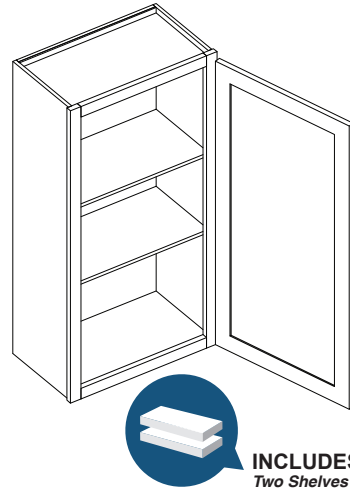

PRODUCT SPECS WALL CABINETS

30" - 36" High Single Door Wall Cabinet Cabinet

Item Code	Outer Dimensions			Opening Size		Oslo	Shaker	Brooklyn	Napa	Door Size		Essential White	Essential Gray	Door Size	
	W	H	D	W	H	Premier				W	H	Builder		W	H
W930	9"	30"	12"	6"	27"	✓	✓	✓	✓	8.5"	28.75"	✓	✓	7"	28"
W1230	12"	30"	12"	9"	27"	✓	✓	✓	✓	11.5"	28.75"	✓	✓	10"	28"
W1530	15"	30"	12"	12"	27"	✓	✓	✓	✓	14.5"	28.75"	✓	✓	13"	28"
W1830	18"	30"	12"	15"	27"	✓	✓	✓	✓	17.5"	28.75"	✓	✓	16"	28"
W2130	21"	30"	12"	18"	27"	✓	✓	✓	✓	20.5"	28.75"	✓	✓	19"	28"
W936	9"	36"	12"	6"	33"	✓	✓	✓	✓	8.5"	34.75"	✓	✓	7"	34"
W1236	12"	36"	12"	9"	33"	✓	✓	✓	✓	11.5"	34.75"	✓	✓	10"	34"
W1536	15"	36"	12"	12"	33"	✓	✓	✓	✓	14.5"	34.75"	✓	✓	13"	34"
W1836	18"	36"	12"	15"	33"	✓	✓	✓	✓	17.5"	34.75"	✓	✓	16"	34"
W2136	21"	36"	12"	18"	33"	✓	✓	✓	✓	20.5"	34.75"	✓	✓	19"	34"