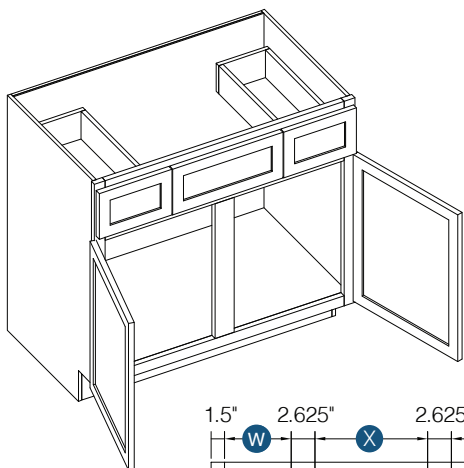

PRODUCT SPECS VANITY CABINETS

Vanity Sink Base

Item Code	Outer Dimensions			Shaker	Brooklyn	Napa	Essential White	Essential Gray
	W	H	D	Premier			Builder	
VSB36	36"	34.5"	21"	✓	✓	✓	✓	✓
VSB39	39"	34.5"	21"	-	-	-	✓	-
VSB42	42"	34.5"	21"	✓	✓	✓	✓	✓
VSB48	48"	34.5"	21"	✓	✓	✓	✓	✓

Item Code	Drawer Opening (x2)		False Drawer Opening		Door Opening (x2)	
	W	H	W	H	W	H
VSB36	7.5"	5.75"	12.75"	5.75"	15.1875"	19.75"
VSB39						
VSB42	9.25"	5.75"	14.5"	5.75"	18"	19.75"
VSB48	9.25"	5.75"	20.5"	5.75"	21"	19.75"

Item Code	Premier						Builder					
	Drawer Front Size		False Drawer Front Size		Door Size		Drawer Front Size		False Drawer Front Size		Door Size	
	W	H	W	H	W	H	W	H	W	H	W	H
VSB36	10"	6.75"	15.25"	6.75"	17.6875"	21.5"	7"	6.7"	15.19"	6.7"	16"	20.75"
VSB39	-	-	-	-	-	-	8.5"	6.7"	16"	6.7"	17.5"	20.75"
VSB42	11.75"	6.75"	17"	6.75"	20.5"	21.5"	10"	6.7"	17.12"	6.7"	19"	20.75"
VSB48	11.75"	6.75"	23"	6.75"	23.5"	21.5"	10"	6.7"	22"	6.7"	22"	20.75"

Builder has slab drawer front