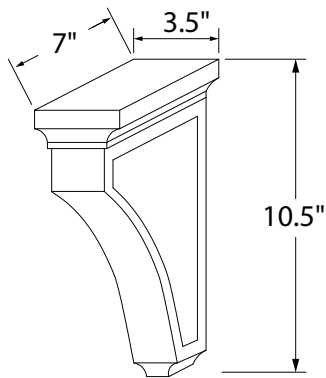

Corbel - Transitional

Item Code	Outer Dimensions			Oslo	Shaker	Brooklyn	Napa	Essential White	Essential Gray
	W	H	D						
CORT	3.5"	10.5"	7"	✓	✓	✓	✓	✓	✓