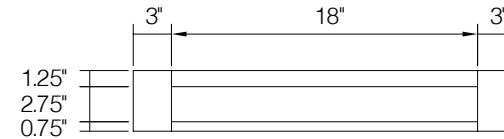

PRODUCT SPECS VANITY CABINETS

Vanity Drawer 24"

Item Code	Outer Dimensions			Opening Size		Shaker	Brooklyn	Napa	Drawer Size		Essential White	Essential Gray
	W	H	D	W	H	Premier			W	H	Builder	
KD24	24"	4.75"	21"	18"	2.75"	✓	✓	-	23.5"	3.5"	-	-

All drawer fronts have a slab profile