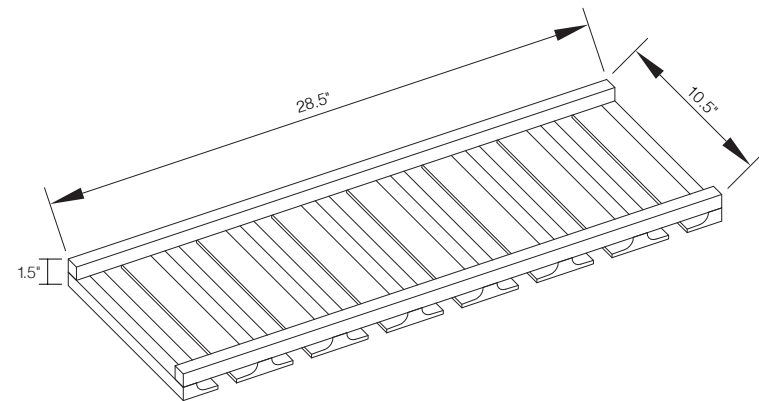

Stemware Rack

Item Code	Outer Dimensions			Oslo	Shaker	Brooklyn	Napa	Essential White	Essential Gray
	W	H	D	Premier			Builder		
SWR3012	28.5"	1.5"	10.5"	✓	✓	✓	✓	✓	✓

Designed to fit under wine rack