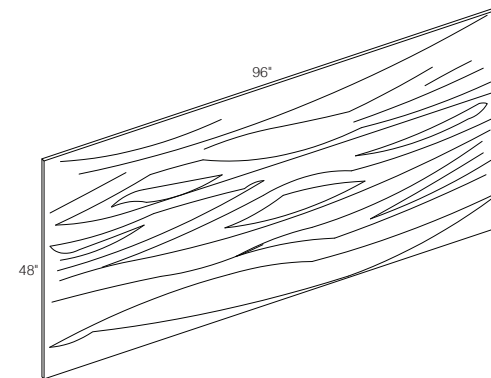

1/2" Thick Finished Plywood Filler

Item Code	Outer Dimensions			Oslo	Shaker	Brooklyn	Napa	Essential White	Essential Gray
	W	H	D						
PSP4896	96"	48"	0.5"	✓	✓	✓	✓	✓	✓

Finished one side
Natural UV back