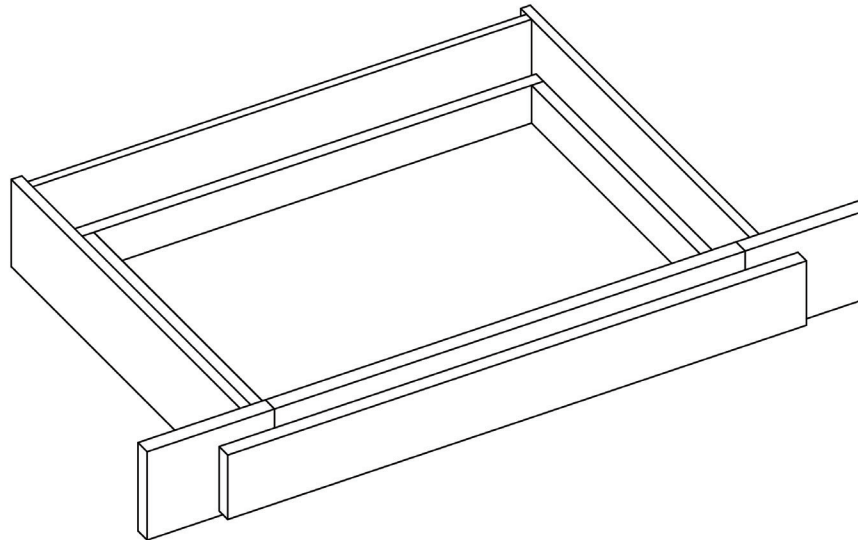

PRODUCT SPECS VANITY CABINETS

Vanity Drawer 36"

Item Code	Outer Dimensions			Opening Size		Shaker	Brooklyn	Napa	Drawer Size		Essential White	Essential Gray
	W	H	D	W	H	Premier			W	H	Builder	
KD36	36"	4.75"	21"	24"	2.75"	✓	✓	-	29.5"	3.5"	-	-

Sides trimmable to 30"
All drawer fronts have a slab profile