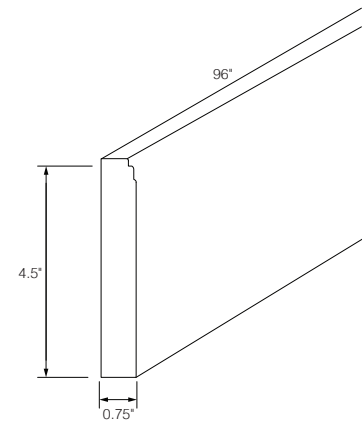

Furniture Base Molding

Item Code	Outer Dimensions			Oslo	Shaker	Brooklyn	Napa	Essential White	Essential Gray
	W	H	D	Premier				Builder	
FBM8	96"	4.5"	0.75"	✓	✓	✓	✓	✓	✓