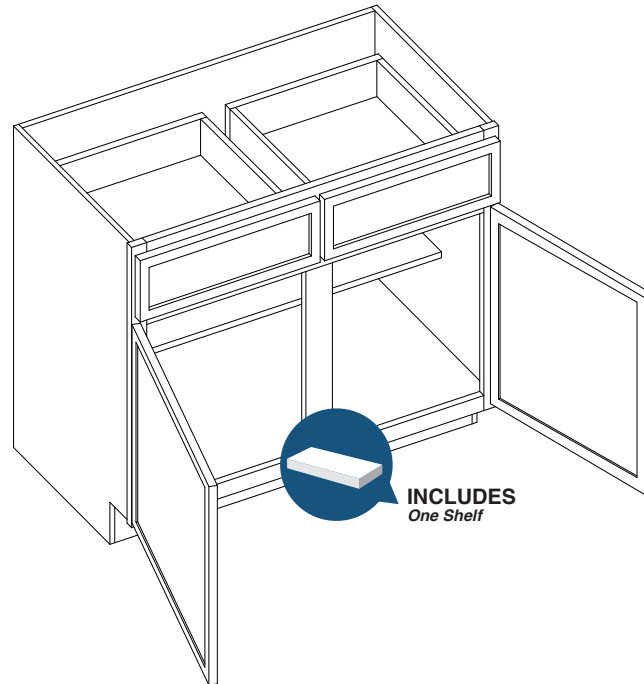

PRODUCT SPECS BASE CABINETS

Double Door Standard Base Cabinet with Center Stile

By Kitchen Cabinet Distributors

Item Code	Outer Dimensions			Drawer Opening (x2)		Door Opening (x2)		Oslo Premier	Drawer Front Size (x2)		Door Size (x2)	
	W	H	D	W	H	W	H		W	H	W	H
B39	39"	34.5"	24"	36"	5.25"	36"	22.25"	✓	19.04"	6.7"	19.2"	22.25"
B42	42"	34.5"	24"	18"	5.25"	18"	20.25"	✓	20.50"	6.7"	20.5"	22.25"