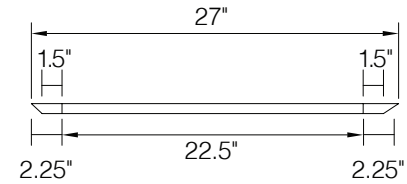

Sink floor and hinges are sold separately.
Back of face frame measures 27" wide

PRODUCT SPECS BASE CABINETS

Corner Sink Front

By Kitchen Cabinet Distributors

Item Code	Outer Dimensions			Oslo	Door Opening		False Drawer Opening		Door Size Opening		False Drawer Opening	
	W	H	D	Premier	W	H	W	H	W	H	W	H
CSF42	27"	34.5"	2"	✓	22.5"	19.75"	22.5"	5.75"	22.5"	19.75"	22.5"	5.75"
YN-CSF-FLOOR	48"	0.5"	48"	✓								