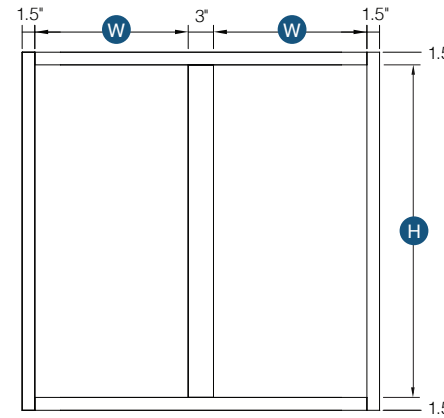

PRODUCT SPECS WALL CABINETS

30" - 36" High Double Door Wall Cabinet with Center Stile

Item Code	Outer Dimensions			Opening Size		Oslo	Shaker	Brooklyn	Napa	Door Size (x2)		Essential White	Essential Gray	Door Size (x2)	
	W	H	D	W	H	Premier				W	H	Builder		W	H
W4230	42"	30"	12"	18"	27"	✓	✓	✓	✓	20.5"	28.75"	✓	✓	19.95"	28"
W4530	45"	30"	12"	19.5"	27"	-	-	-	-	-	-	✓	-	20.5"	28"
W4236	42"	36"	12"	18"	33"	✓	✓	✓	✓	20.5"	34.75"	✓	✓	19.95"	34"
W4536	45"	36"	12"	19.5"	33"	-	-	-	-	-	-	✓	-	20.5"	34"