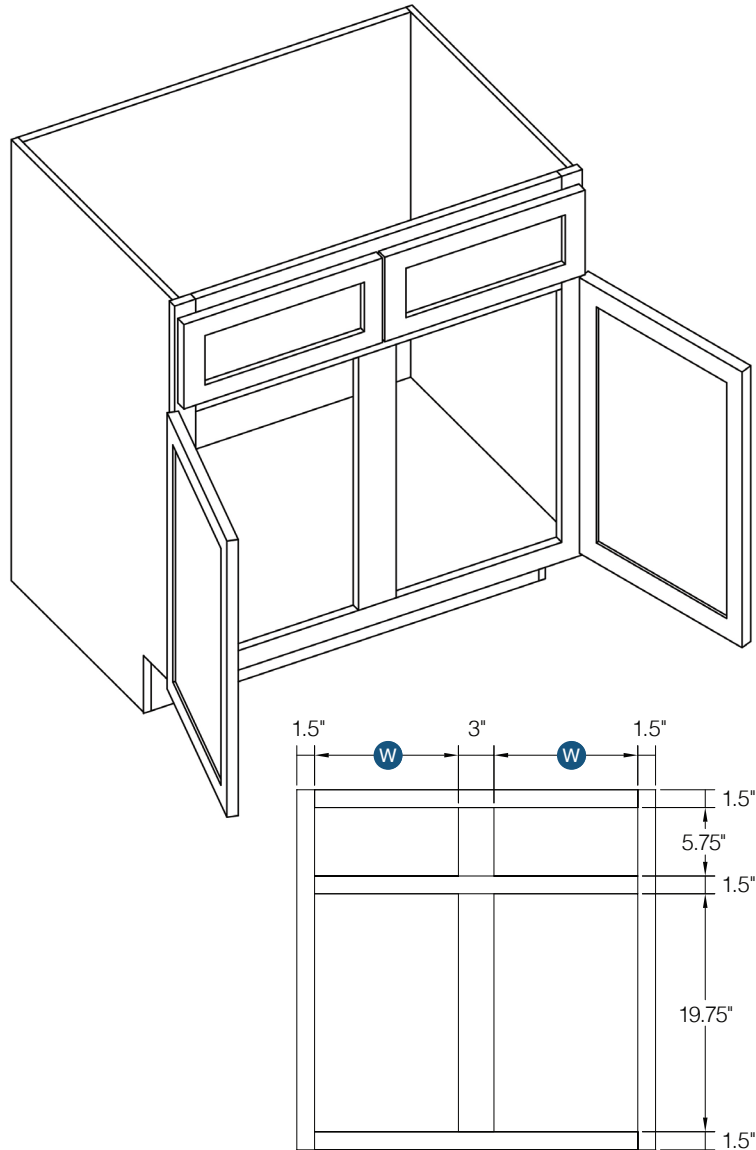

PRODUCT SPECS BASE CABINETS

Sink Base Cabinet with Center Stile

Item Code	Outer Dimensions			Shaker	Brooklyn	Napa	Essential White	Essential Gray
	W	H	D	Premier			Builder	
SB42	42"	34.5"	24"	✓	✓	✓	✓	✓
SB48	48"	34.5"	24"	✓	✓	✓	-	-

Item Code	False Drawer Opening (x2)		Door Opening	
	W	H	W	H
SB42	18"	5.75"	18"	19.75"
SB48	21"	5.75"	21"	19.75"

Item Code	Premier			
	False Drawer Front Size (x2)		Door Size (x2)	
	W	H	W	H
SB42	20.5"	6.75"	20.5"	21.5"
SB48	23.5"	6.75"	23.5"	21.5"

Item Code	Builder			
	False Drawer Front Size (x2)		Door Size (x2)	
	W	H	W	H
SB42	19"	6.7"	19"	20.7"
SB48	-	-	-	-

Builder has slab front drawer