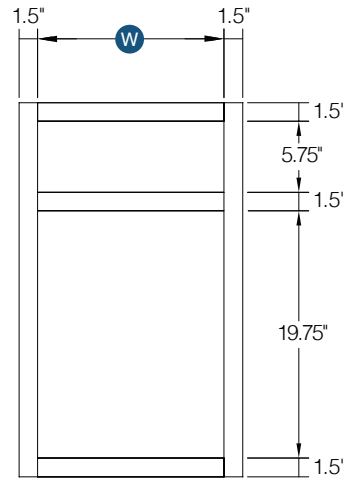

PRODUCT SPECS BASE CABINETS

Single Door Standard Base

Item Code	Outer Dimensions			Drawer Opening		Door Opening		Shaker	Brooklyn	Napa	Essential White	Essential Gray
	W	H	D	W	H	W	H	Premier			Builder	
B12	12"	34.5"	24"	9"	27"	11.5"	28.8"	✓	✓	✓	✓	✓
B15	15"	34.5"	24"	15"	27"	17.5"	28.8"	✓	✓	✓	✓	✓
B18	18"	34.5"	24"	21"	27"	23.5"	28.8"	✓	✓	✓	✓	✓
B21	21"	34.5"	24"	9"	33"	11.5"	34.8"	✓	✓	✓	✓	✓

Item Code	Drawer Front Size		Door Size		Drawer Front Size		Door Size	
	Premier				Builder			
	W	H	W	H	W	H	W	H
B12	11.5"	6.75"	11.5"	21.5"	10"	6.7"	10"	20.7"
B15	14.5"	6.75"	14.5"	21.5"	13"	6.7"	13"	20.7"
B18	17.5"	6.75"	17.5"	21.5"	16"	6.7"	16"	20.7"
B21	20.5"	6.75"	20.5"	21.5"	19"	6.7"	19"	20.7"

Builder has slab front drawer