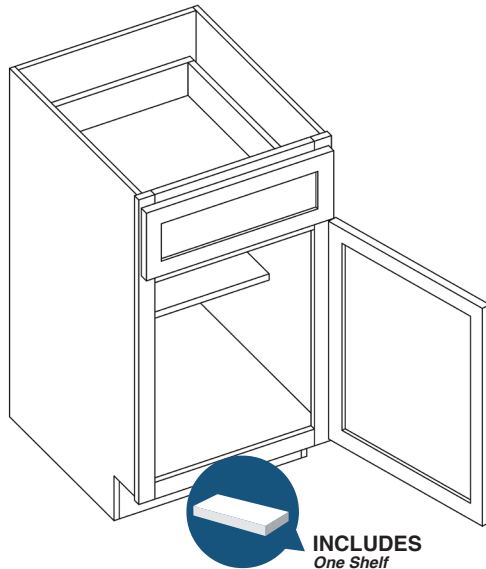

PRODUCT SPECS VANITY CABINETS

Single Door Vanity Base

Item Code	Outer Dimensions			Oslo	Shaker	Brooklyn	Napa	Essential White	Essential Gray
	W	H	D	Premier				Builder	
VB12	12"	34.5"	21"	✓	✓	✓	✓	-	-
VB15	15"	34.5"	21"	✓	✓	✓	✓	✓	✓
VB18	18"	34.5"	21"	✓	✓	✓	✓	✓	✓

Item Code	Drawer Opening		Door Opening	
	W	H	W	H
VB12	9"	5.75"	9"	19.75"
VB15	12"	5.75"	12"	19.75"
VB18	15"	5.75"	15"	19.75"

Item Code	Premier				Oslo				Builder			
	Drawer Size		Door Size		Drawer Size		Door Size		Drawer Size		Door Size	
	W	H	W	H	W	H	W	H	W	H	W	H
VB12	11.5"	6.7"	11.5"	21.5"	11.5"	6.7"	11.5"	22.3"	-	-	-	-
VB15	14.5"	6.7"	14.5"	21.5"	14.5"	6.7"	14.5"	22.3"	13"	6.7"	13"	20.75"
VB18	17.5"	6.7"	17.5"	21.5"	17.5"	6.7"	17.5"	22.3"	16"	6.7"	16"	20.75"