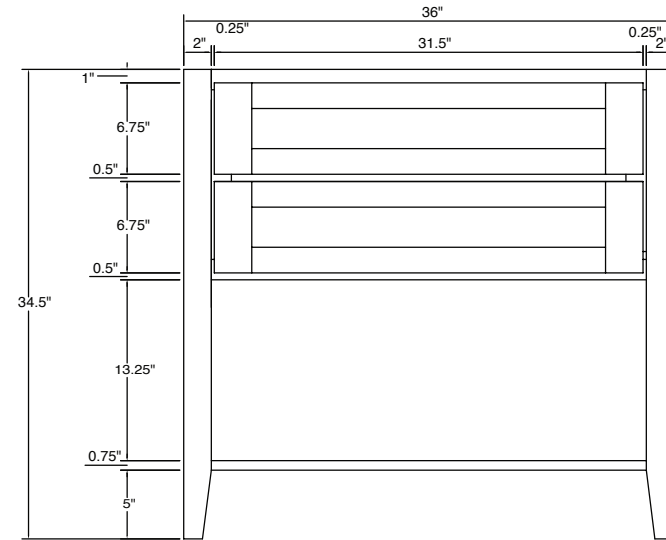

PRODUCT SPECS VANITY CABINETS

36" Open Shelf Vanity Sink Base

Item Code	Outer Dimensions			Drawer Opening (x2)		Shaker	Brooklyn	Napa	Drawer Size		Essential White	Essential Gray
	W	H	D	W	H	Premier			W	H	Builder	
VSBO36	36"	34.5"	21"	29"	5.75"	✓	✓	-	31.5"	6.75"	-	-

Includes adjustable feet
Total height does not account for adjustable foot height