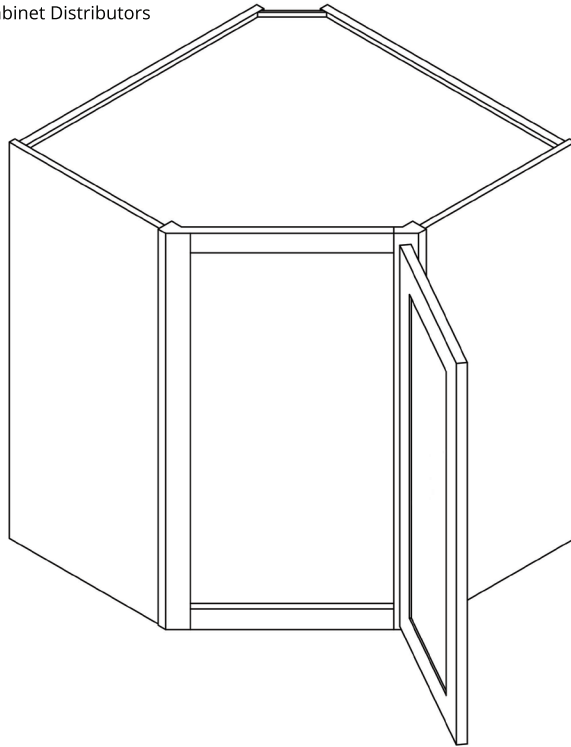

Item Code	Outer Dimensions			Opening Size		Oslo	Door Size	
	W	H	D	W	H	Premier	W	H
CW2415	24"	15"	12"	9"	27"	✓	14.5"	13.8"