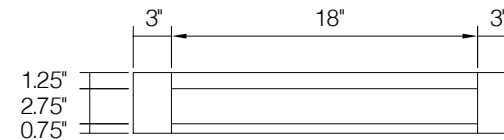

All drawer fronts have a slab profile

PRODUCT SPECS VANITY CABINETS

Vanity Drawer 24"

By Kitchen Cabinet Distributors

Item Code	Outer Dimensions			Oslo	Opening Size		Drawer Size	
	W	H	D		W	H	W	H
KD24	24"	4.75"	21"	✓	18"	3.25"	23.5"	4.4"