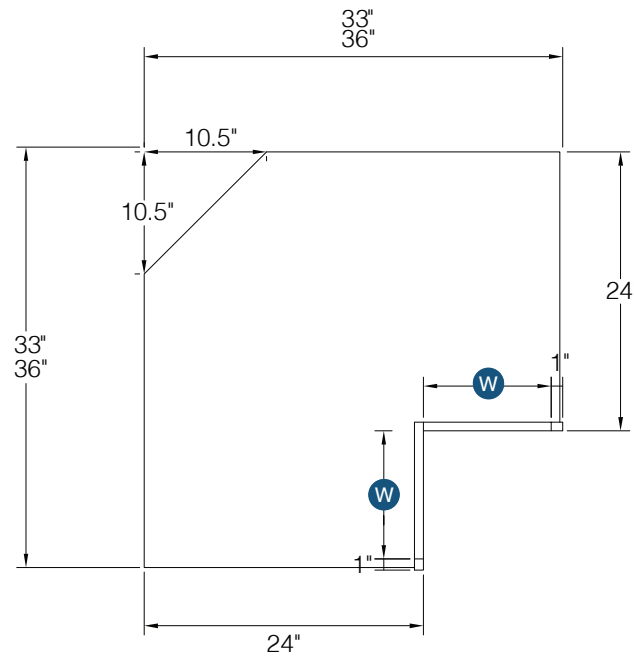

Item Code	Outer Dimensions			Opening Size (x2)		Oslo	Door Size (x2)	
	W	H	D	W	H		W	H
ER33	33"	34.5"	24"	8"	28"	✓	7.75"	29.19"
ER36	36"	34.5"	24"	11"	28"	✓	10.75"	29.19"