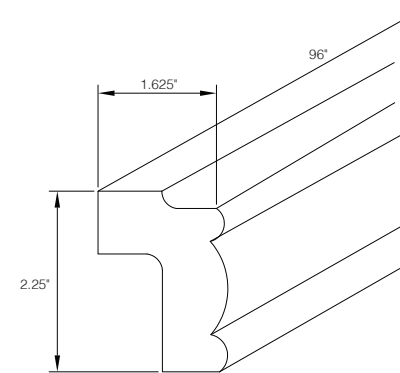

Traditional Light Rail Molding

Item Code	Outer Dimensions			Oslo	Shaker	Brooklyn	Napa	Essential White	Essential Gray
	W	H	D	Premier				Builder	
LRM8	96"	2.25"	1.625"	-	✓	✓	✓	✓	✓