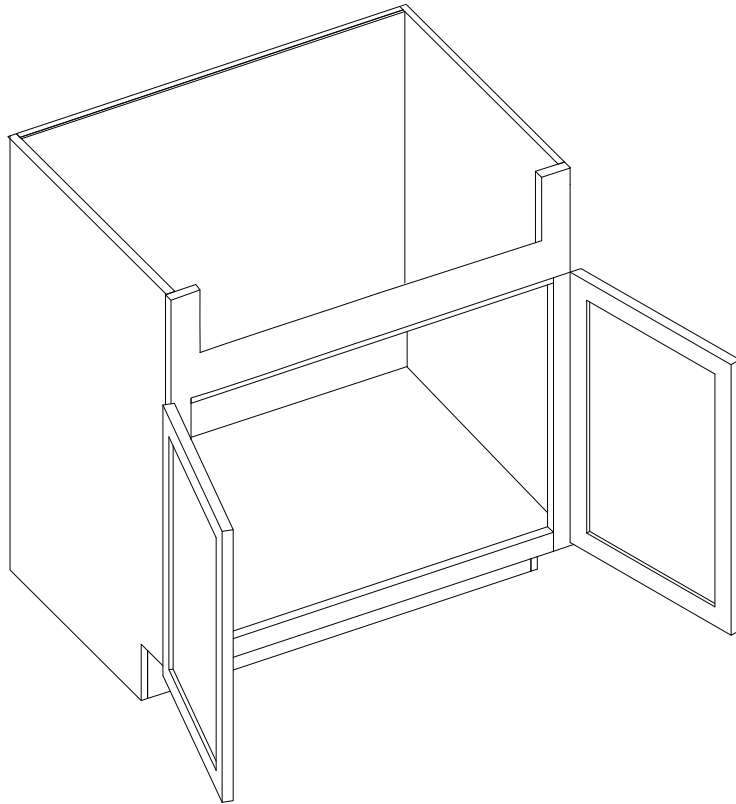

PRODUCT SPECS BASE CABINETS

36" Farm House Sink Base

Top frame can be trimmed to accommodate different size sinks.

Item Code	Outer Dimensions			Door Opening		Shaker	Brooklyn	Napa	Door Size		Essential White	Essential Gray
	W	H	D	W	H	Premier			W	H	Builder	
FSB36	36"	34.5"	24"	33"	15"	✓	✓	✓	17.687"	17"	-	-