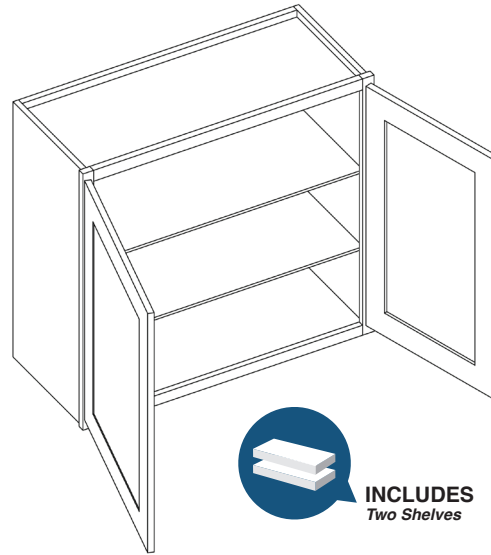

PRODUCT SPECS WALL CABINETS

Deep Double Door Wall Cabinet

Item Code	Outer Dimensions			Opening Size		Oslo	Shaker	Brooklyn	Napa	Essential White	Essential Gray	Door Size		
	W	H	D	W	H							Builder	W	H
W303015	30"	30"	15"	27"	27"	-	-	-	-	✓	-	14"	28"	
W363015	36"	30"	15"	33"	27"	-	-	-	-	✓	-	17"	28"