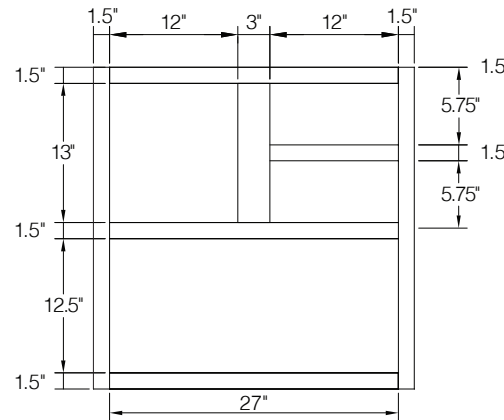

PRODUCT SPECS BASE CABINETS

Cooking Center

By Kitchen Cabinet Distributors

Item Code	Outer Dimensions			Oslo
	W	H	D	Premier
CC30	30"	34.5"	24"	✓

Item Code	Top Opening (x2)		Top Drawer Front Size (x2)	
	W	H	W	H
CC30	12"	5.25"	14.5"	6.7"