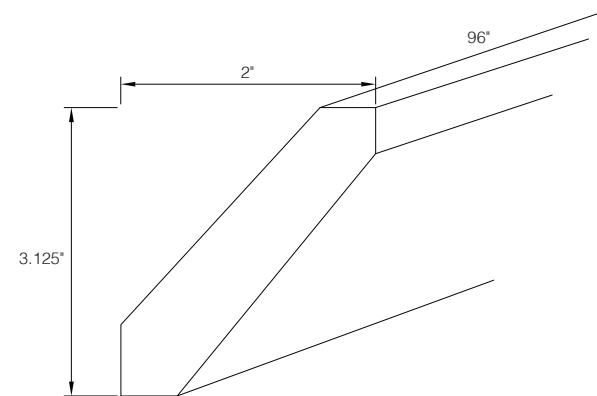

Shaker Crown Molding

Item Code	Outer Dimensions			Oslo	Shaker	Brooklyn	Napa	Essential White	Essential Gray
	W	H	D	Premier				Builder	
SCM8	96"	3.125"	2"	✓	✓	-	-	✓	✓