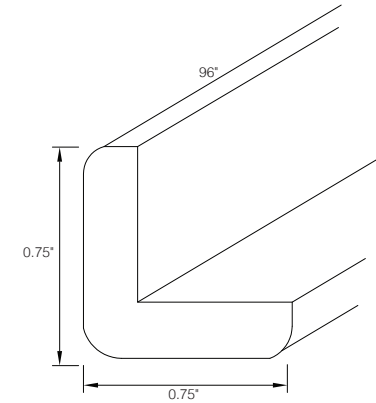

Outside Corner Molding

Item Code	Outer Dimensions			Oslo	Shaker	Brooklyn	Napa	Essential White	Essential Gray
	W	H	D	Premier				Builder	
OCM8	96"	0.75"	0.75"	✓	✓	✓	✓	✓	✓