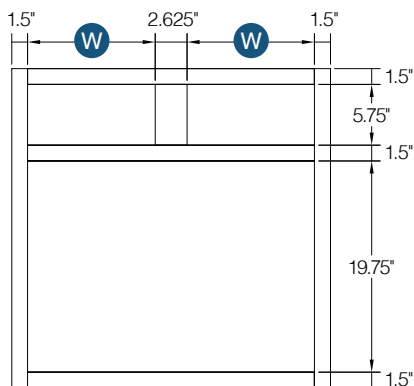

PRODUCT SPECS VANITY CABINETS

Double Door Vanity

Item Code	Outer Dimensions			Shaker	Brooklyn	Napa	Essential White	Essential Gray
	W	H	D	Premier			Builder	
V24-2*	24"	34.5"	21"	✓	✓	✓	✓	✓
V27	27"	34.5"	21"	✓	✓	✓	✓	✓
V30	30"	34.5"	21"	✓	✓	✓	✓	✓
V33	33"	34.5"	21"	✓	✓	✓	✓	✓
V36	36"	34.5"	21"	✓	✓	✓	✓	✓
V39	39"	34.5"	21"	-	-	-	✓	-
V42	42"	34.5"	21"	-	-	-	✓	-

Item Code	False Drawer Opening (x2)		Door Opening	
	W	H	W	H
V24-2*	21"	5.75"	21"	19.75"
V27	10.6875"	5.75"	24"	19.75"
V30	12.1875"	5.75"	27"	19.75"
V33	13.6875"	5.75"	30"	19.75"
V36	15.1875"	5.75"	33"	19.75"
V39	17.5"	5.75"	36"	19.75"
V42	18"	5.75"	39"	19.75"

Item Code	Premier				Builder			
	False Drawer Front Size (x2)		Door Size (x2)		False Drawer Front Size (x2)		Door Size (x2)	
	W	H	W	H	W	H	W	H
V24-2*	23.5"	6.75"	11.6875"	21.5"	22"	6.7"	11"	20.75"
V27	13.1875"	6.75"	13.1875"	21.5"	12.5"	6.7"	12.5"	20.75"
V30	14.6875"	6.75"	14.6875"	21.5"	14"	6.7"	14"	20.75"
V33	16.1875"	6.75"	16.1875"	21.5"	15.5"	6.7"	15.5"	20.75"
V36	17.6875"	6.75"	17.6875"	21.5"	16.9"	6.7"	16.9"	20.75"
V39	-	-	-	-	18.5"	6.7"	18.5"	20.75"
V42	-	-	-	-	19"	6.7"	19"	20.75"

*Includes one drawer and two doors
Napa and Oslo feature a single drawer on all vanity cabinet sizes