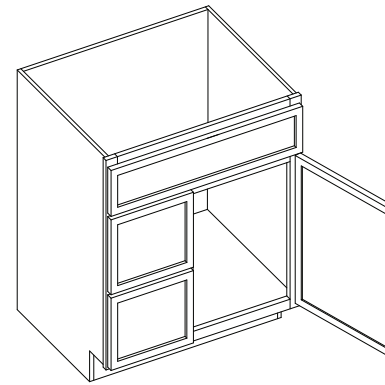

Vanity Combo Cabinet 30"

By Kitchen Cabinet Distributors

Image shown VSBDR30

Image shown VSBDL30

Item Code	Outer Dimensions			Oslo	False Drawer Opening		Door Opening		Top Drawer Opening		Bottom Drawer Opening	
	W	H	D	Premier	W	H	W	H	W	H	W	H
VSBDR30	30"	34.5"	21"	✓	11.5"	5.75"	15"	20.25"	9"	9.5"	9"	8.75"
VSBDL30	30"	34.5"	21"	✓	11.5"	5.75"	15"	20.25"	9"	9.5"	9"	8.75"