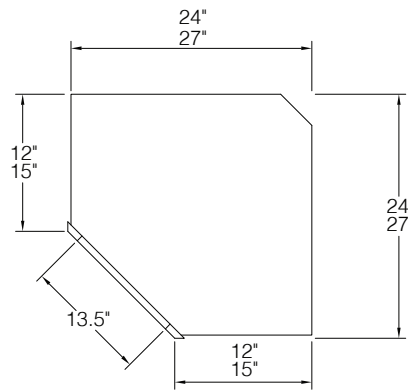

PRODUCT SPECS WALL CABINETS

30" - 36" High Corner Wall Cabinet

Item Code	Outer Dimensions			Opening Size		Oslo	Shaker	Brooklyn	Napa	Door Size		Essential White	Essential Gray	Door Size	
	W	H	D	W	H	Premier				W	H	Builder		W	H
CW2430	24"	30"	12"	13.5"	27"	✓	✓	✓	✓	14.5"	28.75"	✓	✓	14.5"	28"
CW2436	24"	36"	12"	13.5"	33"	✓	✓	✓	✓	14.5"	34.75"	✓	✓	14.5"	34"
CW2736	27"	36"	12"	13.5"	33"	✓	✓	✓	✓	14.5"	34.75"	✓	✓	14.5"	34"