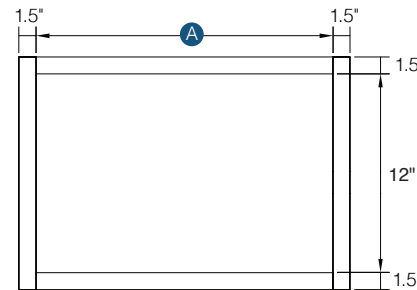

Door comes pre-routed with glass insert and finished interior

PRODUCT SPECS WALL CABINETS

15" High Single Door Wall Cabinet Cabinet

By Kitchen Cabinet Distributors

Item Code	Outer Dimensions			Opening Size		Oslo	Door Size	
	W	H	D	W	H	Premier	W	H
W1215	12"	15"	12"	9"	12"	✓	11.5"	13.75"
W1515	15"	15"	12"	12"	12"	✓	14.5"	13.75"
W1815	18"	15"	12"	15"	12"	✓	17.5"	13.75"
W2115	21"	15"	12"	18"	12"	✓	20.5"	13.75"

PRODUCT SPECS WALL CABINETS

15" Wall Stacking Double Door Cabinets with Glass

Item Code	Outer Dimensions			Opening Size		Oslo	Shaker	Brooklyn	Napa	Door Size (x2)		Essential White	Essential Gray
	W	H	D	W	H					W	H		
WS2415-2	24"	15"	12"	21"	12"	-	✓	✓	✓	11.6875"	13.75"	-	-
WS2715-2	27"	15"	12"	24"	12"	-	✓	✓	✓	13.1875"	13.75"	-	-
WS3015-2	30"	15"	12"	27"	12"	-	✓	✓	✓	14.6875"	13.75"	-	-
WS3315-2	33"	15"	12"	30"	12"	-	✓	✓	✓	16.1875"	13.75"	-	-
WS3615-2	36"	15"	12"	33"	12"	-	✓	✓	✓	17.6875"	13.75"	-	-