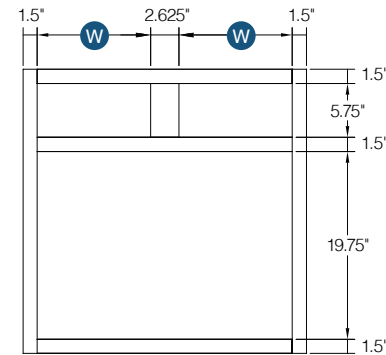

PRODUCT SPECS BASE CABINETS

Single Door Full Height Base

By Kitchen Cabinet Distributors

Item Code	Outer Dimensions			Opening Size		Oslo	Door Size	
	W	H	D	W	H	Premier	W	H
B09	9"	34.5"	24"	6"	27"	✓	8.5"	29.19"

Item Code	Drawer Front Size (x2)		Door Size (x2)		Drawer Front Size (x2)		Door Size (x2)	
	W	H	W	H	W	H	W	H
B24-2*	23.5"	6.75"	11.6875"	21.5"	22"	6.7"	11"	20.7"
B27	13.1875"	6.75"	13.1875"	21.5"	12.5"	6.7"	12.5"	20.7"
B30	14.6875"	6.75"	14.6875"	21.5"	14"	6.7"	14"	20.7"
B33	16.1875"	6.75"	16.1875"	21.5"	15.5"	6.7"	15.5"	20.7"
B36	17.6875"	6.75"	17.6875"	21.5"	16.9"	6.7"	16.9"	20.7"
B39	19.1875"	6.75"	19.1875"	21.5"	18.45"	6.7"	18.45"	20.75"

*Includes one drawer and two doors
Napa features a single drawer on all base cabinet sizes

PRODUCT SPECS BASE CABINETS

Double Door Standard Base

By Kitchen Cabinet Distributors

Item Code	Outer Dimensions			Drawer Opening		Door Opening (x2)		Oslo Premier	Drawer Front Size (x2)		Door Size (x2)	
	W	H	D	W	H	W	H		W	H	W	H
B24-2*	24"	34.5"	24"	21"	5.25"	21"	22.25"	✓	23.54"	6.69"	11.7"	22.25"
B27	27"	34.5"	24"	24"	5.25"	24"	22.25"	✓	26.54"	6.69"	13.2"	22.5"
B30	30"	34.5"	24"	27"	5.25"	27"	22.25"	✓	29.53"	6.69"	14.7"	22.25"
B33	33"	34.5"	24"	30"	5.25"	30"	22.25"	✓	32.52"	6.69"	16.2"	22.25"
B36	36"	34.5"	24"	33"	5.25"	33"	22.25"	✓	35.51"	6.69"	17.7"	22.25"

PRODUCT SPECS BASE CABINETS

Double Door Standard Base Cabinet with Center Stile

By Kitchen Cabinet Distributors

Item Code	Outer Dimensions			Drawer Opening (x2)		Door Opening (x2)		Oslo Premier	Drawer Front Size (x2)		Door Size (x2)	
	W	H	D	W	H	W	H		W	H	W	H
B39	39"	34.5"	24"	36"	5.25"	36"	22.25"	✓	19.04"	6.7"	19.2"	22.25"
B42	42"	34.5"	24"	18"	5.25"	18"	20.25"	✓	20.50"	6.7"	20.5"	22.25"