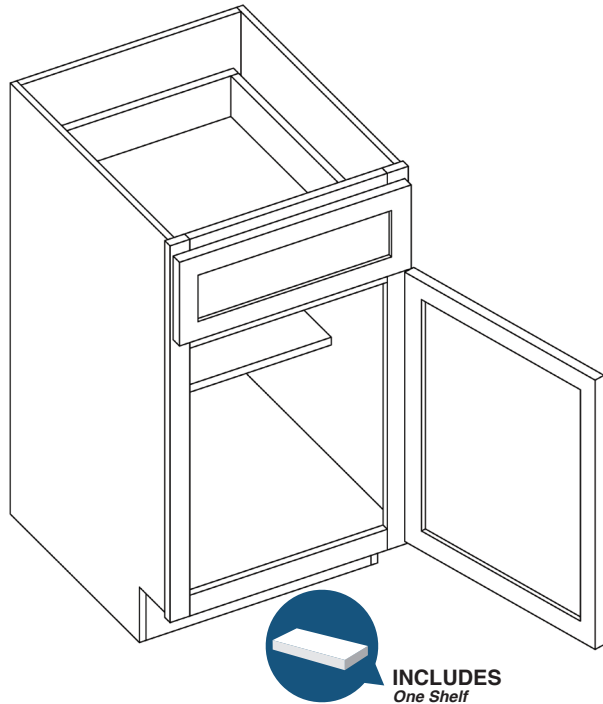

PRODUCT SPECS BASE CABINETS

Single Door Standard Base

Item Code	Outer Dimensions			Drawer Opening		Door Opening		Shaker	Brooklyn	Napa	Essential White	Essential Gray
	W	H	D	W	H	W	H	Premier			Builder	
B12	12"	34.5"	24"	9"	27"	11.5"	28.8"	✓	✓	✓	✓	✓
B15	15"	34.5"	24"	15"	27"	17.5"	28.8"	✓	✓	✓	✓	✓
B18	18"	34.5"	24"	21"	27"	23.5"	28.8"	✓	✓	✓	✓	✓
B21	21"	34.5"	24"	9"	33"	11.5"	34.8"	✓	✓	✓	✓	✓

Item Code	Drawer Front Size		Door Size		Drawer Front Size		Door Size	
	Premier				Builder			
	W	H	W	H	W	H	W	H
B12	11.5"	6.75"	11.5"	21.5"	10"	6.7"	10"	20.7"
B15	14.5"	6.75"	14.5"	21.5"	13"	6.7"	13"	20.7"
B18	17.5"	6.75"	17.5"	21.5"	16"	6.7"	16"	20.7"
B21	20.5"	6.75"	20.5"	21.5"	19"	6.7"	19"	20.7"

Builder has slab front drawer