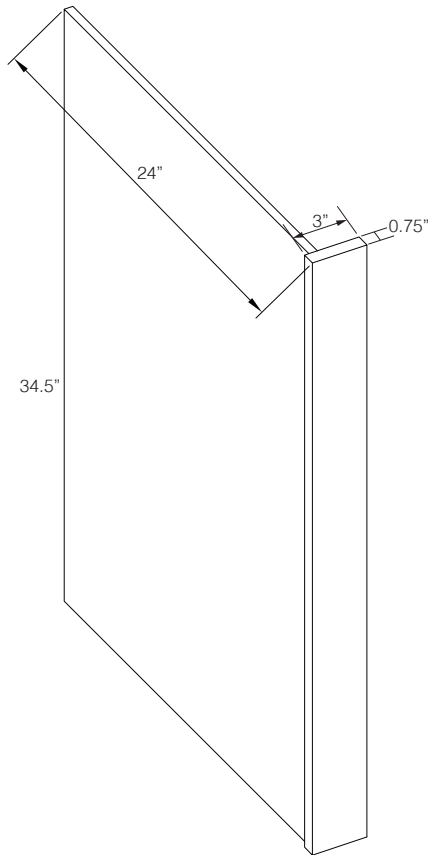

PRODUCT SPECS FILLERS & PANELS

Dishwasher End Panel

Item Code	Outer Dimensions			Oslo	Shaker	Brooklyn	Napa	Essential White	Essential Gray
	W	H	D	Premier				Builder	
DWR3	3"	34.5"	24"	✓	✓	✓	✓	✓	✓

0.5" panel thickness
Finished one side
Natural UV back