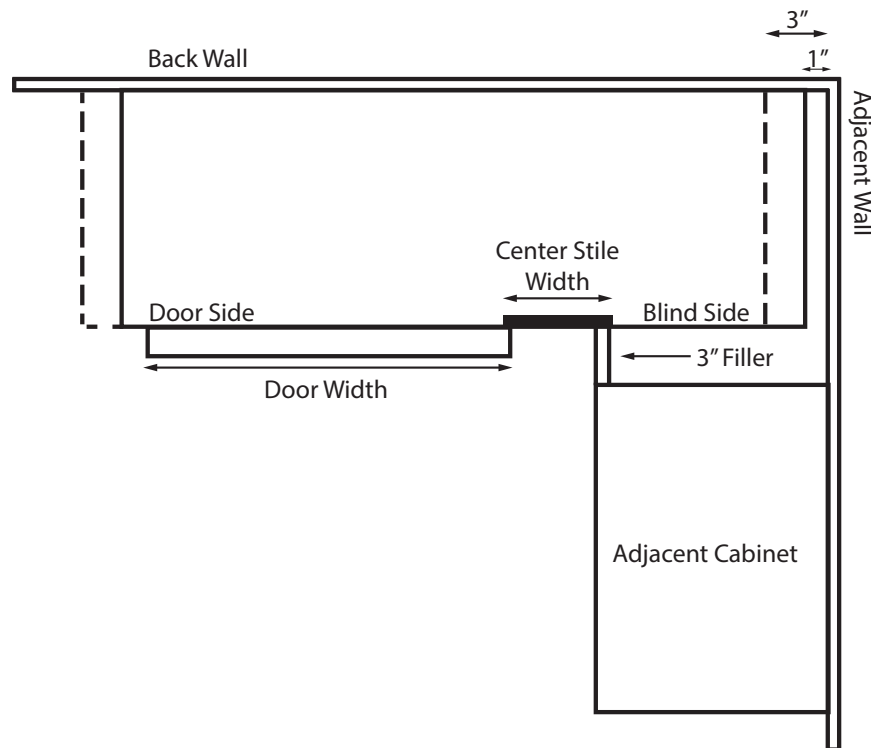

PRODUCT SPECS WALL CABINETS

Installing a Blind Wall Cabinet

Proper installation ensures that the doors will open and show correct reveal.

- Choose the blind side and assemble accordingly.
- Place cabinet against the back wall and position the blind side 1-3" away from the adjacent wall.
- Place at least a 3" filler next to the adjacent cabinet so door can operate
  (filler is not included)