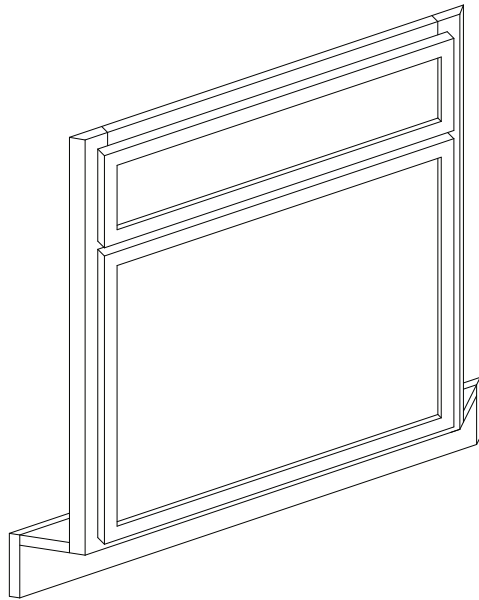

Sink floor and hinges are sold separately.
Back of face frame measures 27" wide

PRODUCT SPECS BASE CABINETS

Corner Sink Front

By Kitchen Cabinet Distributors

Item Code	Outer Dimensions			Oslo	Door Opening		False Drawer Opening		Door Size Opening		False Drawer Opening	
	W	H	D	Premier	W	H	W	H	W	H	W	H
CSF42	27"	34.5"	2"	✓	22.5"	19.75"	22.5"	5.75"	22.5"	19.75"	22.5"	5.75"
YN-CSF-FLOOR	48"	0.5"	48"	✓								