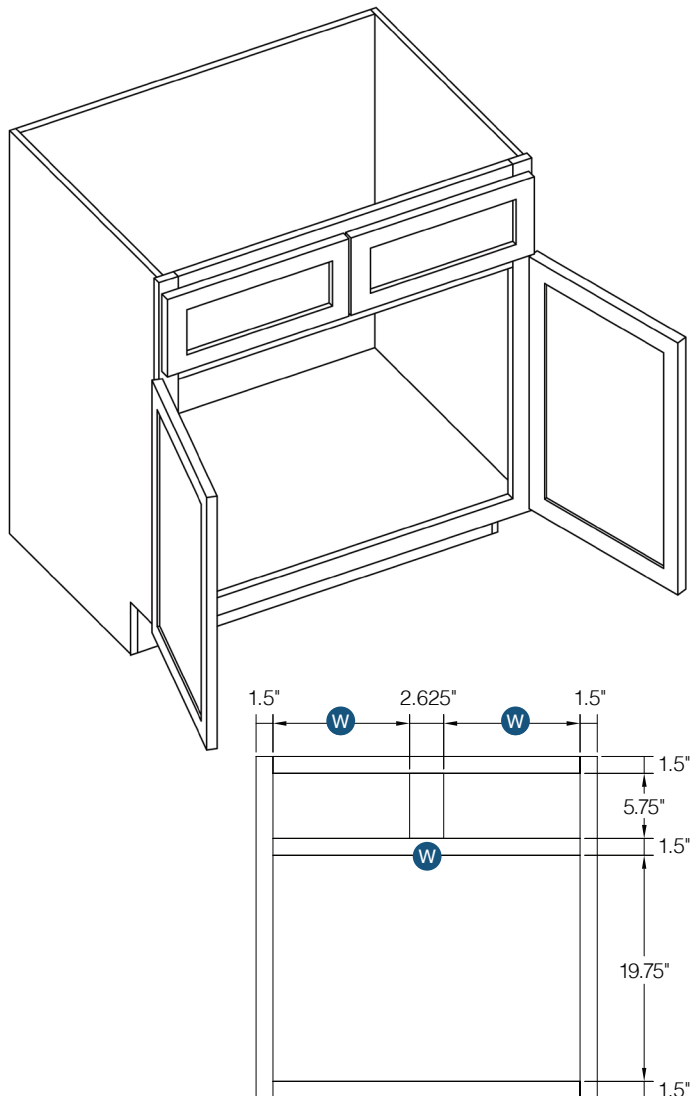

PRODUCT SPECS BASE CABINETS

Sink Base Cabinet

Item Code	Outer Dimensions			Oslo	Shaker	Brooklyn	Napa	Essential White	Essential Gray
	W	H	D	Premier				Builder	
SB30	30"	34.5"	24"	✓	✓	✓	✓	✓	✓
SB33	33"	34.5"	24"	✓	✓	✓	✓	✓	✓
SB36	36"	34.5"	24"	✓	✓	✓	✓	✓	✓

Item Code	False Drawer Opening (x2)		Door Opening	
	W	H	W	H
SB30	12.1875"	5.75"	27"	19.75"
SB33	13.6875"	5.75"	30"	19.75"
SB36	15.1875"	5.75"	33"	19.75"

Item Code	Premier			
	Top Drawer Front Size (x2)		Door Size (x2)	
	W	H	W	H
SB30	14.6875"	6.75"	14.6875"	21.5"
SB33	16.1875"	6.75"	16.1875"	21.5"
SB36	17.6875"	6.75"	17.6875"	21.5"

Item Code	Builder			
	False Drawer Front Size (x2)		Door Size (x2)	
	W	H	W	H
SB30	14"	6.7"	14"	20.7"
SB33	15.5"	6.7"	15.5"	20.7"
SB36	16.9"	6.7"	16.9"	20.7"

Builder has slab front drawer