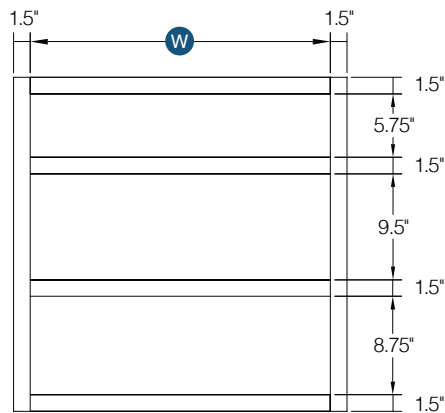

PRODUCT SPECS BASE CABINETS

12" - 24" Three Drawer Base

Item Code	Outer Dimensions			Shaker	Brooklyn	Napa	Essential White	Essential Gray
	W	H	D	Premier			Builder	
DB12-3	12"	34.5"	24"	✓	✓	✓	✓	✓
DB15-3	15"	34.5"	24"	✓	✓	✓	✓	✓
DB18-3	18"	34.5"	24"	✓	✓	✓	✓	✓
DB21-3	21"	34.5"	24"	✓	✓	✓	✓	✓
DB24-3	24"	34.5"	24"	✓	✓	✓	✓	✓

Item Code	Top Opening		Top Drawer Front Size		Top Drawer Front Size	
	W	H	Premier		Builder	
			W	H	W	H
DB12-3	9"	5.75"	11.5"	6.75"	10"	6.7"
DB15-3	12"	5.75"	14.5"	6.75"	13"	6.7"
DB18-3	15"	5.75"	17.5"	6.75"	16"	6.7"
DB21-3	18"	5.75"	20.5"	6.75"	19"	6.7"
DB24-3	21"	5.75"	23.5"	6.75"	22"	6.7"

Item Code	Middle Opening		Middle Drawer Front Size		Middle Drawer Front Size	
	W	H	Premier		Builder	
			W	H	W	H
DB12-3	9"	5.75"	11.5"	6.75"	10"	6.7"
DB15-3	12"	5.75"	14.5"	6.75"	13"	6.7"
DB18-3	15"	5.75"	17.5"	6.75"	16"	6.7"
DB21-3	18"	5.75"	20.5"	6.75"	19"	6.7"
DB24-3	21"	5.75"	23.5"	6.75"	22"	6.7"

Item Code	Bottom Opening		Bottom Drawer Front Size		Bottom Drawer Front Size	
	W	H	Premier		Builder	
			W	H	W	H
DB12-3	9"	5.75"	11.5"	6.75"	10"	6.7"
DB15-3	12"	5.75"	14.5"	6.75"	13"	6.7"
DB18-3	15"	5.75"	17.5"	6.75"	16"	6.7"
DB21-3	18"	5.75"	20.5"	6.75"	19"	6.7"
DB24-3	21"	5.75"	23.5"	6.75"	22"	6.7"

Builder has slab front drawer