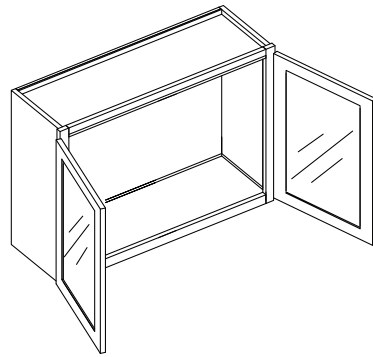

PRODUCT SPECS WALL CABINETS

15" Wall Stacking Double Door Cabinets with Glass

Item Code	Outer Dimensions			Opening Size		Oslo	Shaker	Brooklyn	Napa	Door Size (x2)		Essential White	Essential Gray	
	W	H	D	W	H					W	H			Builder
WS2415-2	24"	15"	12"	21"	12"	-	✓	✓	✓	11.6875"	13.75"	-	-	
WS2715-2	27"	15"	12"	24"	12"	-	✓	✓	✓	13.1875"	13.75"	-	-	
WS3015-2	30"	15"	12"	27"	12"	-	✓	✓	✓	14.6875"	13.75"	-	-	
WS3315-2	33"	15"	12"	30"	12"	-	✓	✓	✓	16.1875"	13.75"	-	-	
WS3615-2	36"	15"	12"	33"	12"	-	✓	✓	✓	17.6875"	13.75"	-	-	

Door comes pre-routed with glass insert and finished interior