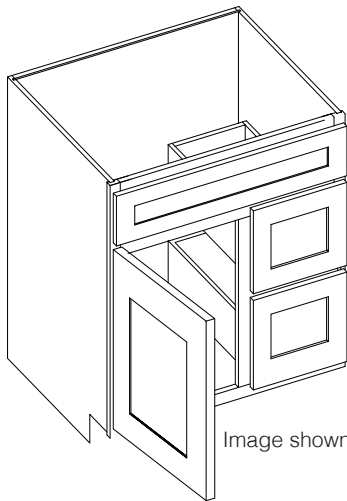

Image shown VSBDR30

Item Code	Outer Dimensions			Shaker	Brooklyn	Napa	Essential White	Essential Gray
	W	H	D	Premier			Builder	
VSBDR30	30"	34.5"	21"	✓	✓	✓	-	-
VSBDL30	30"	34.5"	21"	✓	✓	✓	-	-

Item Code	False Drawer Opening		Door Opening		Top Drawer Opening		Bottom Drawer Opening	
	W	H	W	H	W	H	W	H
VSBDR30	11.5"	5.75"	15"	19.75"	9"	9.5"	9"	8.75"
VSBDL30	11.5"	5.75"	15"	19.75"	9"	9.5"	9"	8.75"

Item Code	Premier					
	False Drawer Front Size		Door Size (x2)		Side Drawer Size (x2)	
	W	H	W	H	W	H
VSBDR30	29.5"	6.75"	17.5"	21.5"	11.5"	10.5"
VSBDL30	29.5"	6.75"	17.5"	21.5"	11.5"	10.5"