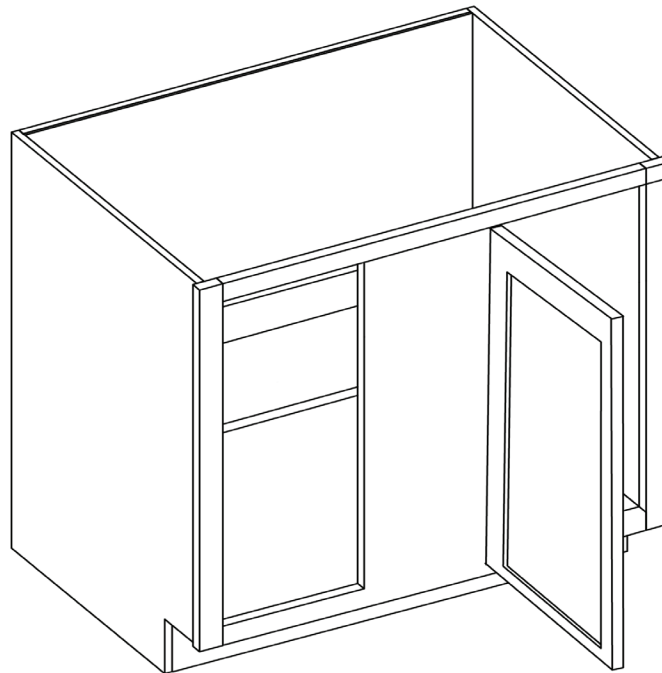

PRODUCT SPECS BASE CABINETS

36" Blind Base Cabinet

Item Code	Outer Dimensions			Opening Size		Shaker	Brooklyn	Napa	Door Size		Essential White	Essential Gray	Door Size	
	W	H	D	W	H		Premier		W	H	Builder		W	H
BB36	30"	34.5"	24"	9"	27"	✓	✓	✓	11.5"	28.75"	-	-	10"	28"

Image shown with hinge left