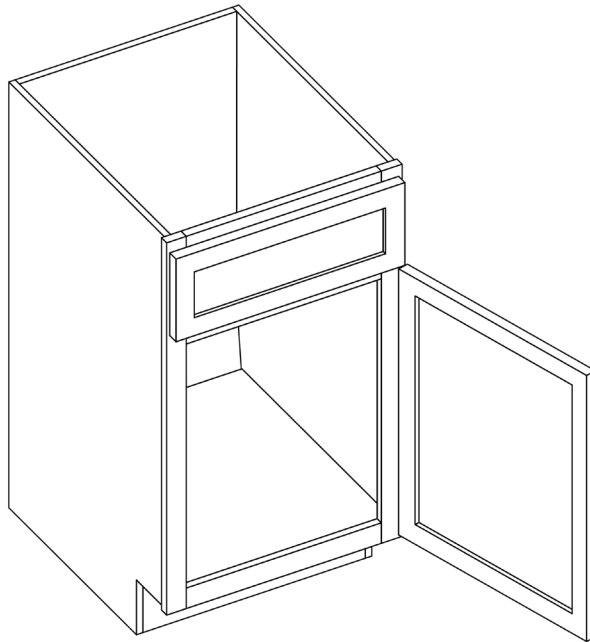

PRODUCT SPECS VANITY CABINETS

Single Door Vanity Cabinet

Item Code	Outer Dimensions			Shaker	Brooklyn	Napa	False Drawer Opening		Door Opening		False Drawer Front Door Size		Door Size		Essential White	Essential Gray
	W	H	D	Premier			W	H	W	H	W	H	W	H	Builder	
V21	21"	34.5"	21"	✓	✓	✓	18"	5.75"	18"	19.75"	20.5"	6.75"	20.5"	21.5"	-	-