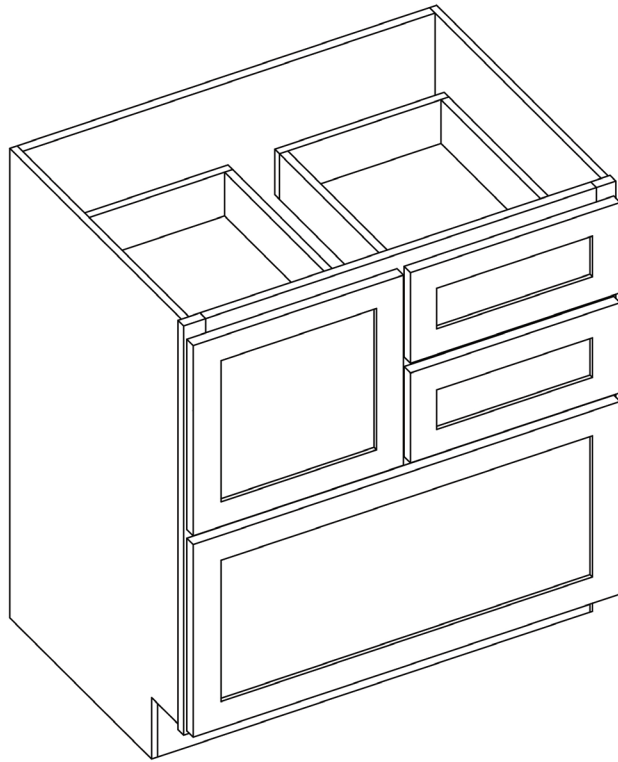

PRODUCT SPECS BASE CABINETS

Cooking Center

Item Code	Outer Dimensions			Shaker	Brooklyn	Napa	Essential White	Essential Gray
	W	H	D	Premier			Builder	
CC30	30"	34.5"	24"	✓	✓	-	-	-

Item Code	Top Opening (x2)		Premier Top Drawer Front Size (x2)	
	W	H	W	H
CC30	12"	5.75"	14.5"	6.75"
Left Drawer Opening		Left Drawer Front Size		
CC30	12"	13"	14.5"	14"
Bottom Drawer Opening		Bottom Drawer Front Size		
CC30	27"	12.5"	29.5"	14.25"