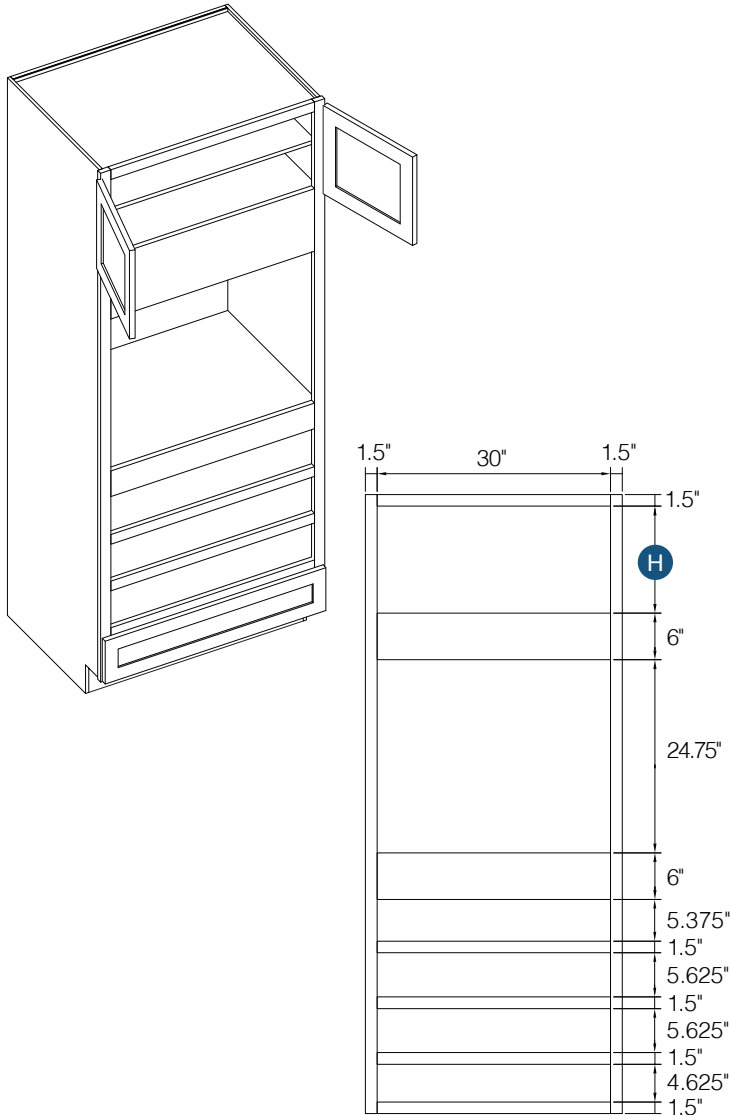

PRODUCT SPECS TALL CABINETS

Oven Cabinet

Item Code	Outer Dimensions			Oslo	Shaker	Brooklyn	Napa	Essential White	Essential Gray
	W	H	D	Premier				Builder	
OC3390	33"	90"	24"	✓	✓	✓	✓	✓	✓
OC3396	33"	96"	24"	✓	✓	✓	✓	✓	✓

Item Code	Door Opening		Top Drawer Opening		Middle Drawer Opening (x2)		Bottom Drawer Opening	
	W	H	W	H	W	H	W	H
OC3390	30"	19.75"	30"	5.375"	30"	5.375"	30"	4.625"
OC3396	30"	25.75"	30"	5.375"	30"	5.375"	30"	4.625"

Item Code	Premier							
	Door Size		Top Drawer Size		Middle Drawer Size		Bottom Drawer Size	
	W	H	W	H	W	H	W	H
OC3390	16.1875"	21.5"	32.5"	6.75"	32.5"	6.75"	32.5"	6.75"
OC3396	16.1875"	27.5"	32.5"	6.75"	32.5"	6.75"	32.5"	6.75"

Item Code	Oslo							
	Door Size		Top Drawer Size		Middle Drawer Size		Bottom Drawer Size	
	W	H	W	H	W	H	W	H
OC3390	16.2"	21.5"	32.5"	6.7"	31"	6.7"	32.5"	6.7"
OC3396	16.2"	27.55"	32.5"	6.7"	31"	6.7"	32.5"	6.7"

Item Code	Builder							
	Door Size		Top Drawer Size		Middle Drawer Size		Bottom Drawer Size	
	W	H	W	H	W	H	W	H
OC3390	15.5"	20.7"	31"	6.7"	31"	6.7"	31"	6.7"
OC3396	15.5"	26.7"	31"	6.7"	31"	6.7"	31"	6.7"