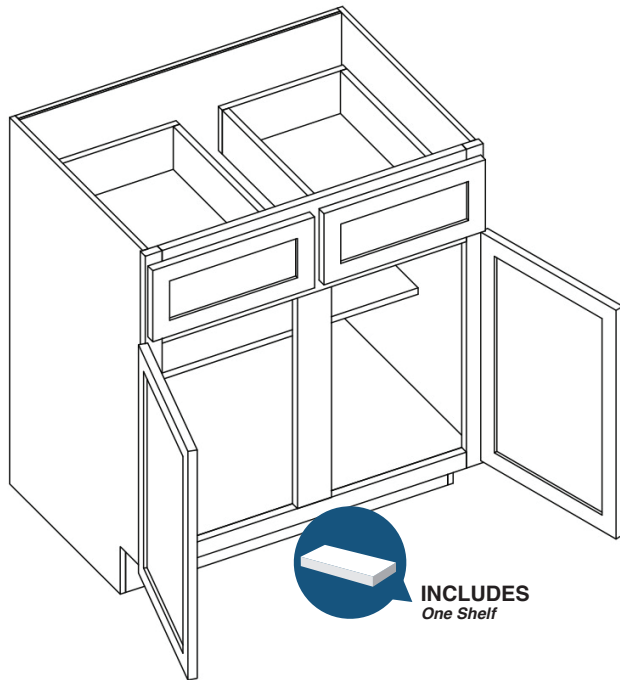

PRODUCT SPECS BASE CABINETS

Double Door Standard Base Cabinet with Center Stile

Item Code	Outer Dimensions			Drawer Opening (x2)		Door Opening (x2)		Shaker	Brooklyn	Napa	Essential White	Essential Gray
	W	H	D	W	H	W	H	Premier			Builder	
B42	42"	34.5"	24"	18"	5.75"	18"	19.75"	✓	✓	✓	✓	✓

Item Code	Drawer Front Size (x2)		Door Size (x2)		Drawer Front Size (x2)		Door Size (x2)	
	Premier				Builder			
Item Code	W	H	W	H	W	H	W	H
B42	20.5"	6.75"	20.5"	21.5"	20"	6.7"	20"	20.75"

*Includes one drawer and two doors
Napa features a single drawer on all base cabinet sizes