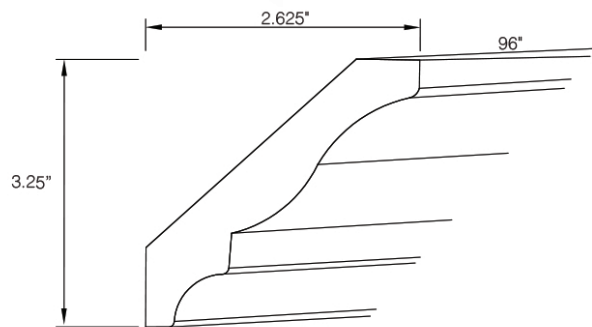

Large Crown Molding

Item Code	Outer Dimensions			Oslo	Shaker	Brooklyn	Napa	Essential White	Essential Gray
	W	H	D	Premier				Builder	
BCM8	96"	3.25"	2.625"	-	-	✓	✓	✓	✓