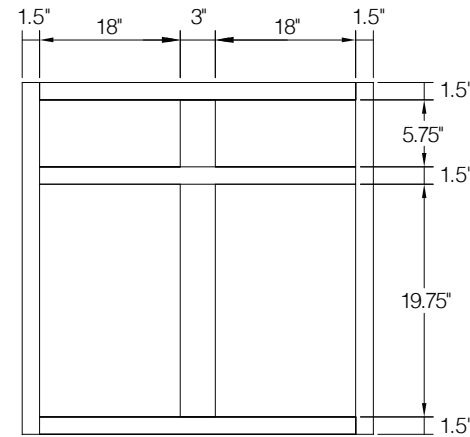

PRODUCT SPECS BASE CABINETS

Double Door Standard Base Cabinet with Center Stile

Item Code	Outer Dimensions			Drawer Opening (x2)		Door Opening (x2)		Shaker	Brooklyn	Napa	Essential White	Essential Gray
	W	H	D	W	H	W	H	Premier			Builder	
B42	42"	34.5"	24"	18"	5.75"	18"	19.75"	✓	✓	✓	✓	✓

Item Code	Drawer Front Size (x2)		Door Size (x2)		Drawer Front Size (x2)		Door Size (x2)	
	Premier				Builder			
Item Code	W	H	W	H	W	H	W	H
B42	20.5"	6.75"	20.5"	21.5"	20"	6.7"	20"	20.75"

*Includes one drawer and two doors
Napa features a single drawer on all base cabinet sizes