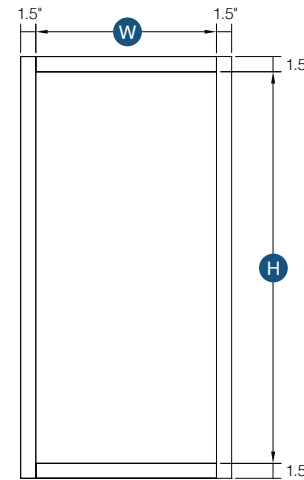

- Standard wall cabinets are 12" deep. Refrigerator cabinets are 24" deep.
- Add door thickness for total cabinet depth.

PRODUCT SPECS WALL CABINETS

30" - 36" High Single Door Wall Cabinet Cabinet

Item Code	Outer Dimensions			Opening Size		Oslo	Shaker	Brooklyn	Napa	Door Size		Essential White	Essential Gray	Door Size	
	W	H	D	W	H	Premier				W	H	Builder		W	H
W930	9"	30"	12"	6"	27"	✓	✓	✓	✓	8.5"	28.75"	✓	✓	7"	28"
W1230	12"	30"	12"	9"	27"	✓	✓	✓	✓	11.5"	28.75"	✓	✓	10"	28"
W1530	15"	30"	12"	12"	27"	✓	✓	✓	✓	14.5"	28.75"	✓	✓	13"	28"
W1830	18"	30"	12"	15"	27"	✓	✓	✓	✓	17.5"	28.75"	✓	✓	16"	28"
W2130	21"	30"	12"	18"	27"	✓	✓	✓	✓	20.5"	28.75"	✓	✓	19"	28"
W936	9"	36"	12"	6"	33"	✓	✓	✓	✓	8.5"	34.75"	✓	✓	7"	34"
W1236	12"	36"	12"	9"	33"	✓	✓	✓	✓	11.5"	34.75"	✓	✓	10"	34"
W1536	15"	36"	12"	12"	33"	✓	✓	✓	✓	14.5"	34.75"	✓	✓	13"	34"
W1836	18"	36"	12"	15"	33"	✓	✓	✓	✓	17.5"	34.75"	✓	✓	16"	34"
W2136	21"	36"	12"	18"	33"	✓	✓	✓	✓	20.5"	34.75"	✓	✓	19"	34"