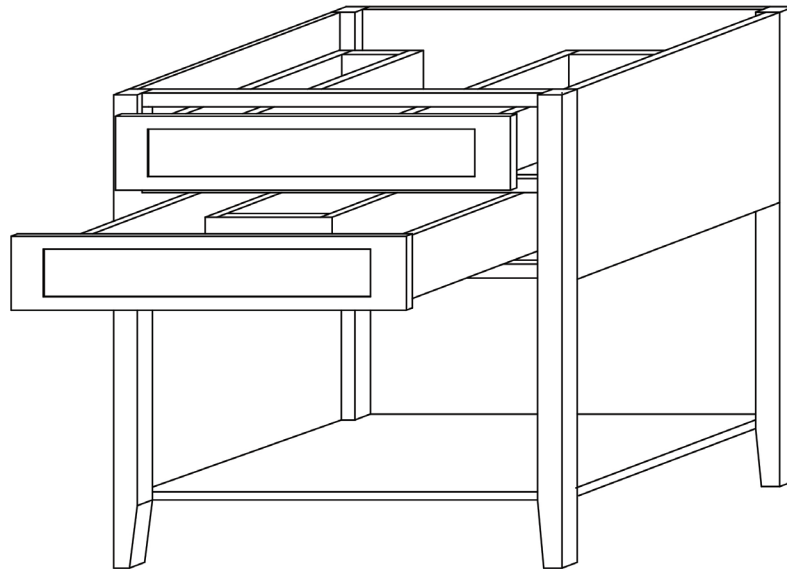

PRODUCT SPECS VANITY CABINETS

36" Open Shelf Vanity Sink Base

Item Code	Outer Dimensions			Drawer Opening (x2)		Shaker	Brooklyn	Napa	Drawer Size		Essential White	Essential Gray
	W	H	D	W	H	Premier			W	H	Builder	
VSBO36	36"	34.5"	21"	29"	5.75"	✓	✓	-	31.5"	6.75"	-	-

Includes adjustable feet
Total height does not account for adjustable foot height