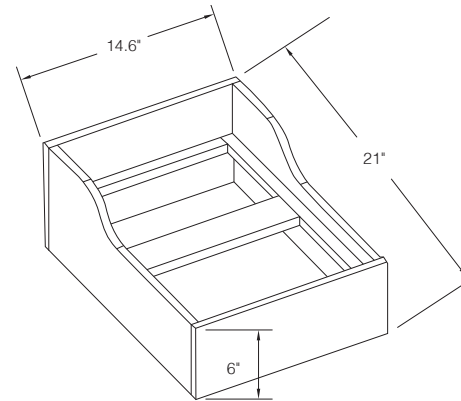

Trash Can Insert for B18

Item Code	Outer Dimensions		
	W	H	D
YN-TCCK	14.625"	4.125"	19.75"

Includes two 35 QT cans
Dovetail, solid wood construction
Undermount, full extension, soft-close slides