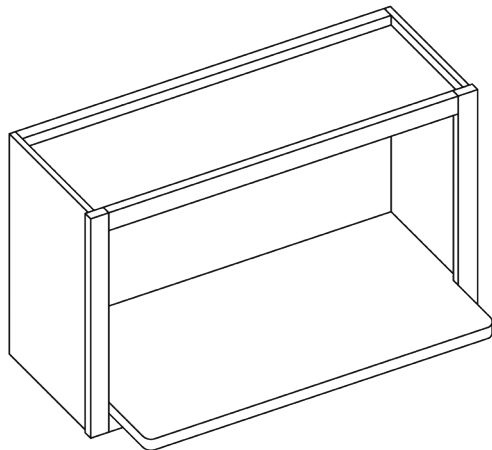

Microwave Wall Cabinet

Item Code	Outer Dimensions			Opening Size		Oslo	Shaker	Brooklyn	Napa	Essential White	Essential Gray
	W	H	D	W	H	Premier				Builder	
MWC3018	30"	18"	12"	27"	14.25"	✓	✓	✓	✓	✓	✓

Finished interior
Shelf depth 15.5"