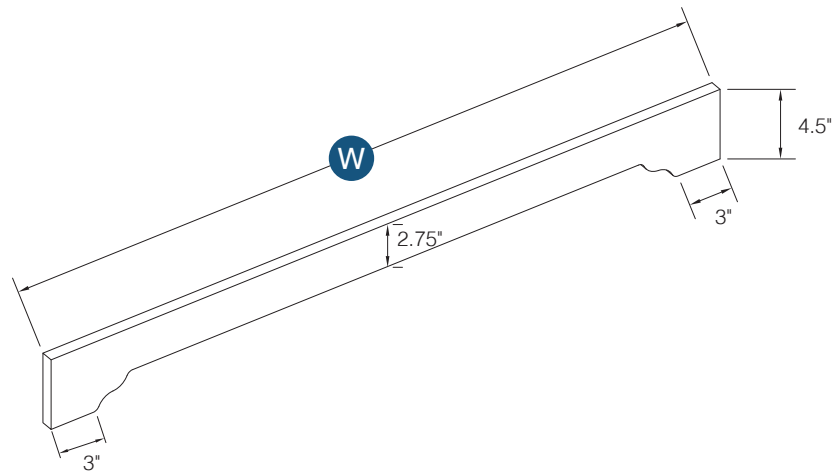

PRODUCT SPECS ACCESSORIES

Furniture Valance

Item Code	Outer Dimensions			Oslo	Shaker	Brooklyn	Napa	Essential White	Essential Gray
	W	H	D						
VFURN37	37"	4.5"	0.75"	✓	✓	✓	✓	-	-

Can be trimmed up to 3" off each side