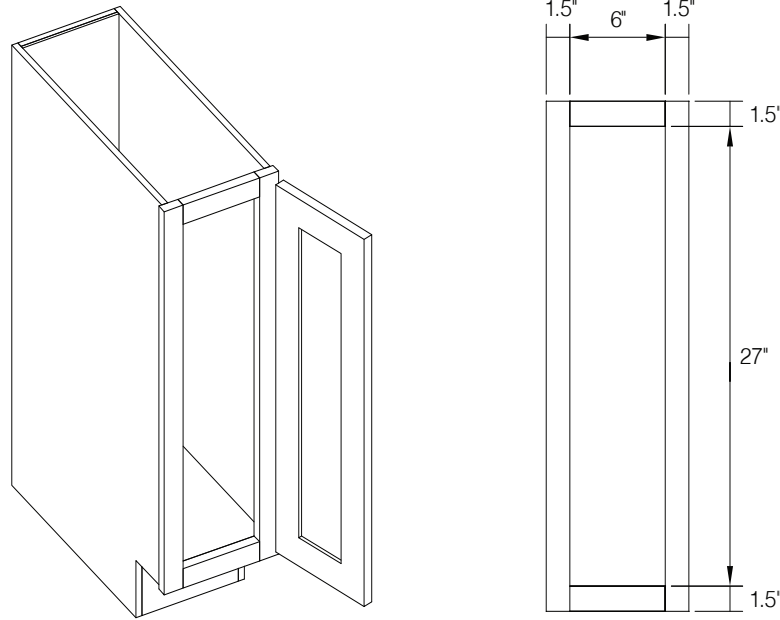

PRODUCT SPECS BASE CABINETS

Single Door Full Height Base

Item Code	Outer Dimensions			Opening Size		Shaker	Brooklyn	Napa	Door Size		Essential White	Essential Gray	Door Size	
	W	H	D	W	H		Premier		W	H	Builder		W	H
B09	9"	34.5"	24"	6"	27"	✓	✓	✓	8.5"	28.75"	✓	✓	7"	28"