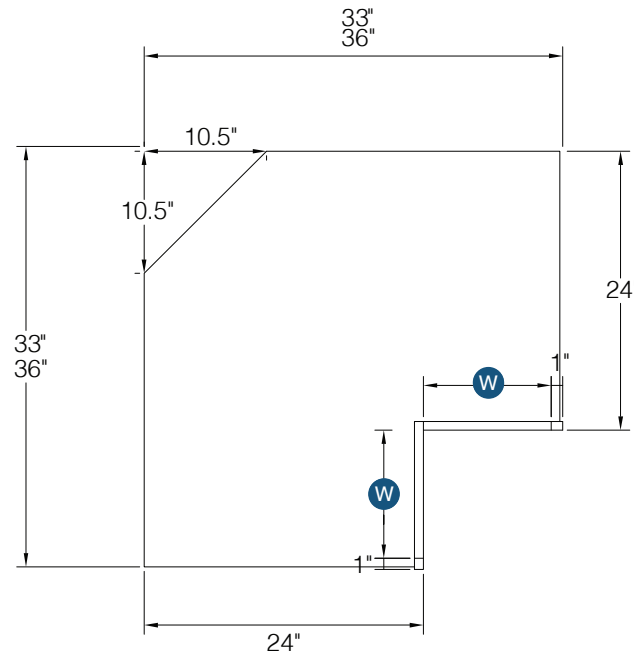

PRODUCT SPECS BASE CABINETS

Easy Reach

Item Code	Outer Dimensions			Opening Size		Shaker	Brooklyn	Napa	Door Size		Essential White	Essential Gray	Door Size	
	W	H	D	W	H	Premier			W	H	Builder		W	H
ER33	33"	34.5"	24"	8.75"	27"	✓	✓	✓	7.75"	28.75"	-	-	-	-
ER36	36"	34.5"	24"	11.75"	27"	✓	✓	✓	10.875"	28.75"	✓	✓	10"	28"