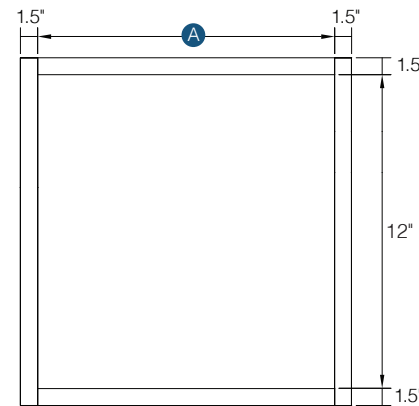

Item Code	Outer Dimensions			Opening Size		Oslo	Door Size	
	W	H	D	W	H	Premier	W	H
W1215	12"	15"	12"	9"	12"	✓	11.5"	13.75"
W1515	15"	15"	12"	12"	12"	✓	14.5"	13.75"
W1815	18"	15"	12"	15"	12"	✓	17.5"	13.75"
W2115	21"	15"	12"	18"	12"	✓	20.5"	13.75"