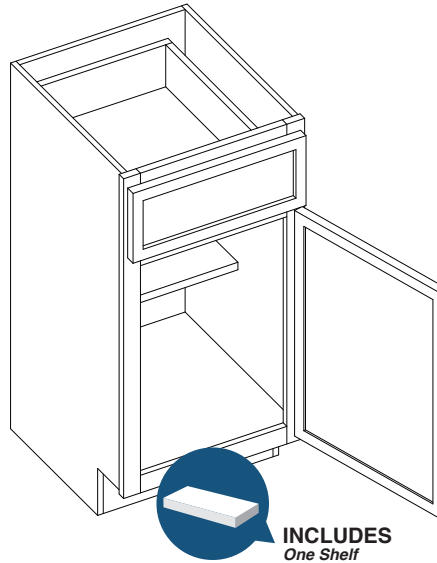

Item Code	Outer Dimensions			Oslo	Drawer Opening		Drawer Size		Door Opening		Door Size	
	W	H	D	Premier	W	H	W	H	W	H	W	H
VB12	12"	34.5"	21"	✓	9"	5.25"	11.5"	6.7"	9"	20.25"	11.5"	22.3"
VB15	15"	34.5"	21"	✓	12"	5.25"	14.5"	6.7"	12"	20.25"	14.5"	22.3"
VB18	18"	34.5"	21"	✓	15"	5.25"	17.5"	6.7"	15"	20.25"	17.5"	22.3"