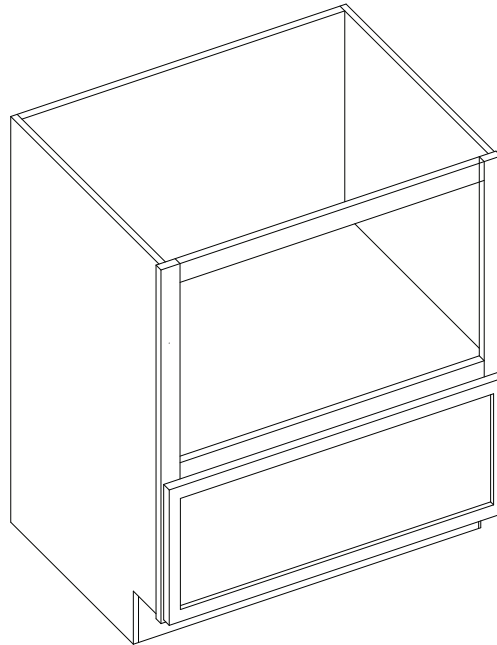

Item Code	Outer Dimensions			Oslo	Top Opening		Bottom Opening		Drawer Size	
	W	H	D		W	H	W	H	W	H
MBC30	30"	34.5"	24"	✓	27"	14.75"	27"	8.75"	29.5"	11"

Finished interior