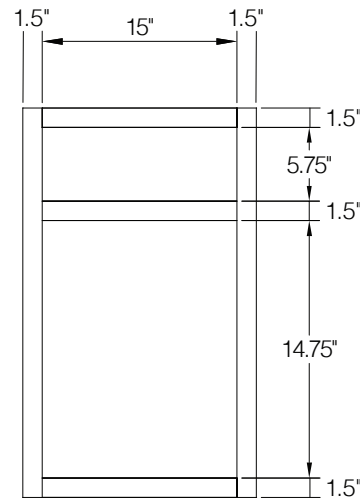

Item Code	Top Opening		Top Drawer Front Size		
	W	H	W	H	
DB27-3	24"	5.25"	26.5"	6.7"	
DB30-3	27"	5.25"	29.5"	6.7"	
DB33-3	30"	5.25"	32.5"	6.7"	
DB36-3	33"	5.25"	35.5"	6.7"	
		Middle Opening		Middle Drawer Front Size	
DB27-3	24"	5.25"	26.5"	6.7"	
DB30-3	27"	5.25"	29.5"	6.7"	
DB33-3	30"	5.25"	32.5"	6.7"	
DB36-3	33"	5.25"	35.5"	6.7"	
		Bottom Opening		Bottom Drawer Front Size	
DB27-3	24"	9.25"	26.5"	11"	
DB30-3	27"	9.25"	29.5"	11"	
DB33-3	30"	9.25"	32.5"	11"	
DB36-3	33"	9.25"	35.5"	11"	

PRODUCT SPECS BASE CABINETS

Desk Drawer Base

Item Code	Outer Dimensions			Shaker	Brooklyn	Napa	Essential White	Essential Gray
	W	H	D	Premier			Builder	
DDB18	18"	29.5"	24"	✓	✓	✓	-	-

Item Code	Top Opening		Top Drawer Front Size	
	W	H	W	H
DDB18	15"	5.75"	17.5"	6.75"

Item Code	Bottom Opening		Bottom Drawer Front Size	
	W	H	W	H
DDB18	15"	14.75"	17.5"	16.75"

PRODUCT SPECS BASE CABINETS

Desk Drawer Base

By Kitchen Cabinet Distributors

Item Code	Outer Dimensions			Oslo
	W	H	D	Premier
DDB18	18"	29.5"	24"	✓