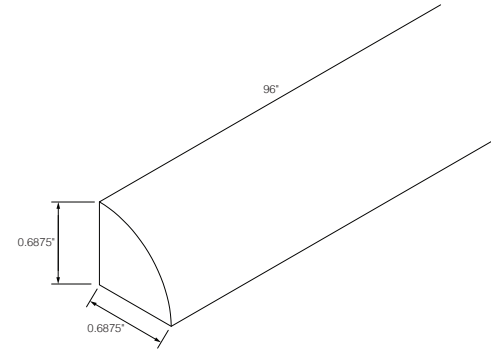

Shoe Molding

Item Code	Outer Dimensions			Oslo	Shaker	Brooklyn	Napa	Essential White	Essential Gray
	W	H	D	Premier				Builder	
SHOE	96"	0.6875"	0.6875"	✓	✓	✓	✓	✓	✓