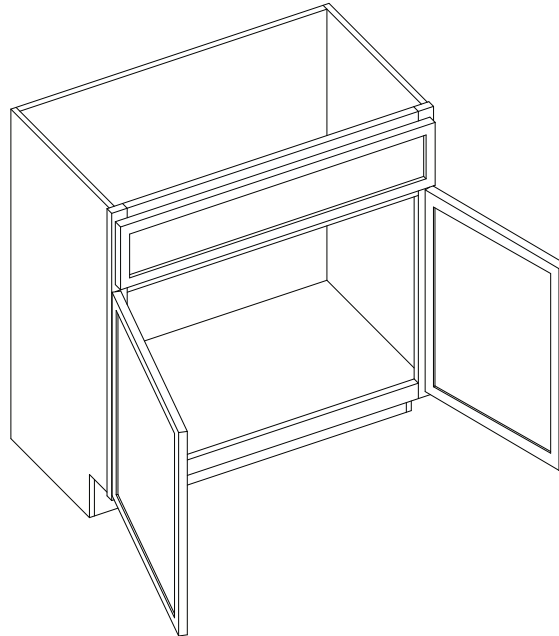

Item Code	Outer Dimensions			Oslo	False Drawer Opening		False Drawer Front Size		Door Opening		Door Size (x2)	
	W	H	D	Premier	W	H	W	H	W	H	W	H
V24-2	24"	34.5"	21"	✓	21"	5.25"	23.5"	6.7"	21"	20.25"	11.69"	22.25"
V27	27"	34.5"	21"	✓	26.5"	5.25"	26.5"	6.7"	24"	20.25"	13.19"	22.25"
V30	30"	34.5"	21"	✓	29.5"	5.25"	29.5"	6.7"	27"	20.25"	14.69"	22.25"
V33	33"	34.5"	21"	✓	32.5"	5.25"	32.5"	6.7"	30"	20.25"	16.19"	22.25"
V36	36"	34.5"	21"	✓	35.5"	5.25"	35.5"	6.7"	33"	20.25"	17.69"	22.25"
V39	39"	34.5"	21"	-	-	-	-	-	-	-	-	-
V42	42"	34.5"	21"	-	-	-	-	-	-	-	-	-

Oslo feature a single drawer on all vanity cabinet sizes