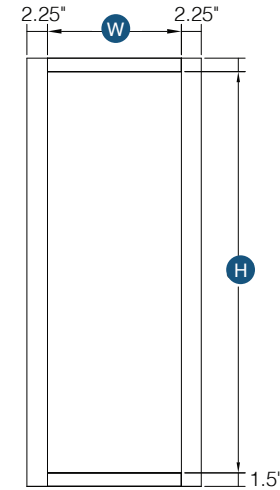

PRODUCT SPECS WALL CABINETS

30" - 36" High Corner Wall Cabinet

Item Code	Outer Dimensions			Opening Size		Oslo	Shaker	Brooklyn	Napa	Door Size		Essential White	Essential Gray	Door Size	
	W	H	D	W	H	Premier				W	H	Builder		W	H
CW2430	24"	30"	12"	13.5"	27"	✓	✓	✓	✓	14.5"	28.75"	✓	✓	14.5"	28"
CW2436	24"	36"	12"	13.5"	33"	✓	✓	✓	✓	14.5"	34.75"	✓	✓	14.5"	34"
CW2736	27"	36"	12"	13.5"	33"	✓	✓	✓	✓	14.5"	34.75"	✓	✓	14.5"	34"