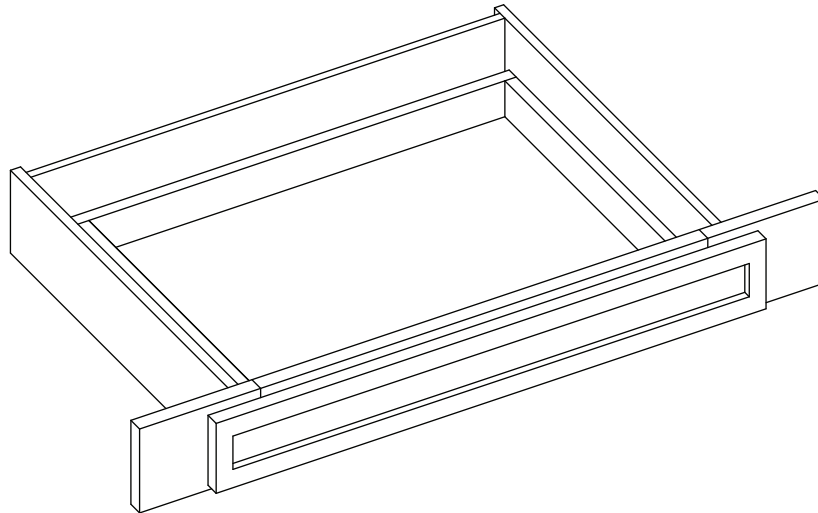

Item Code	Outer Dimensions			Oslo	Opening Size		Drawer Size	
	W	H	D		W	H	W	H
KD36	36"	4.75"	21"	✓	24"	3.25"	29.5"	4.4"

Sides trimmable to 30"
All drawer fronts have a slab profile