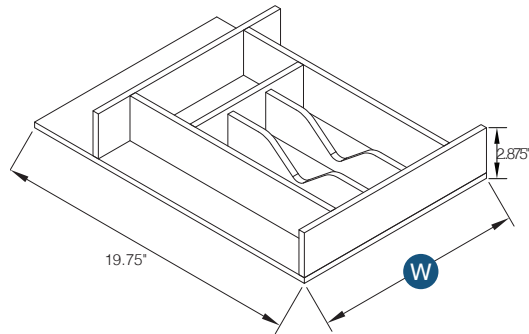

Cutlery Drawer Insert

Item Code	Outer Dimensions			Usage Guide
	W	H	D	Designed to Fit
YN-CDI14	13.375"	2.87"	19.75"	B15/B18
YN-CDI20	19.75"	2.87"	19.75"	B21/B24

Spice Tray Insert

Item Code	Outer Dimensions			Usage Guide
	W	H	D	Designed to Fit
YN-STI14	13.37"	1.094"	19.75"	B15/B18
YN-STI20	19.75"	1.094"	19.75"	B21/B24