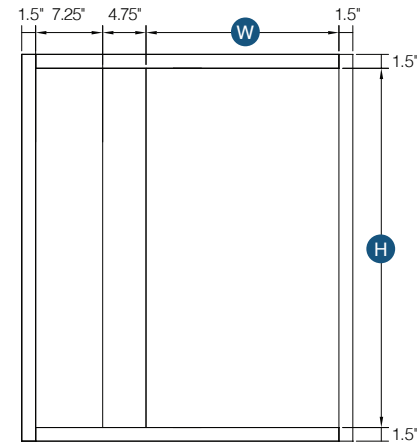

PRODUCT SPECS WALL CABINETS

30" - 36" High Blind Wall Cabinet

Item Code	Outer Dimensions			Opening Size		Oslo	Shaker	Brooklyn	Napa	Door Size		Essential White	Essential Gray	Door Size	
	W	H	D	W	H	Premier				W	H	Builder		W	H
BW2430	24"	30"	12"	9"	27"	-	✓	✓	✓	11.5"	28.75"	-	-	-	-
BW3030	30"	30"	12"	15"	27"	✓	✓	✓	✓	17.5"	28.75"	✓	✓	16"	28"
BW3630	36"	30"	12"	21"	27"	✓	✓	✓	✓	23.5"	28.75"	✓	✓	22"	28"
BW2436	24"	36"	12"	9"	33"	-	✓	-	✓	11.5"	34.75"	-	-	-	-
BW3036	30"	36"	12"	15"	33"	✓	✓	✓	✓	17.5"	34.75"	-	-	-	-
BW3636	36"	36"	12"	21"	33"	✓	✓	✓	✓	23.5"	34.75"	✓	✓	22"	34"

Image shown is hinge left