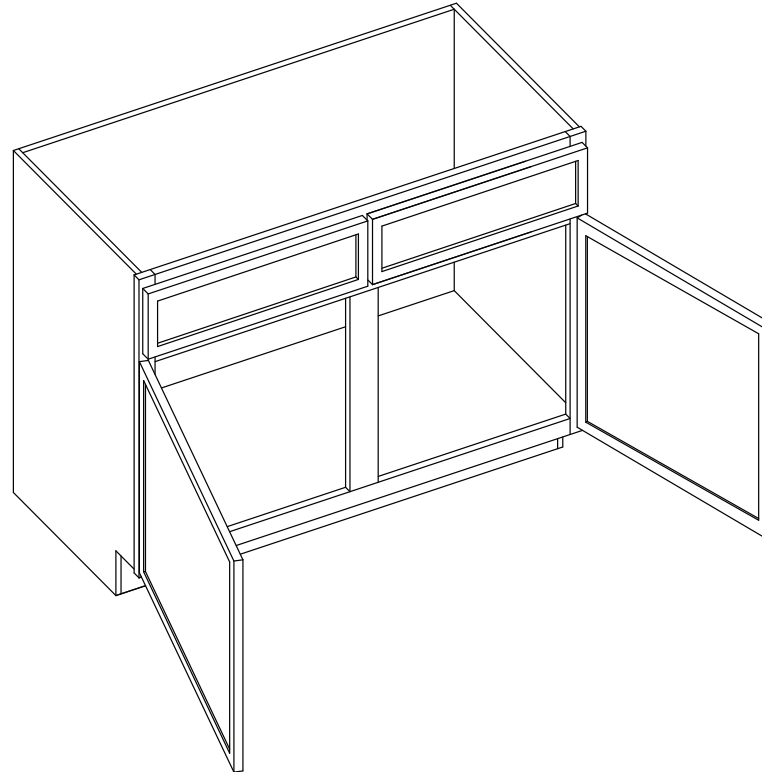

Item Code	Outer Dimensions			Oslo	False Drawer Opening (x2)		False Drawer Front Size (x2)		Door Opening (x2)		Door Size (x2)	
	W	H	D	Premier	W	H	W	H	W	H	W	H
SB42	42"	34.5"	24"	✓	18"	5.25"	20.5"	6.7"	18"	20.25"	20.5"	22.25"
SB48	48"	34.5"	24"	✓	21"	5.25"	23.5"	6.7"	21"	20.25"	23.5"	22.25"