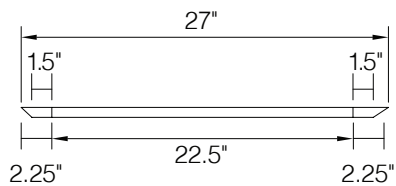

PRODUCT SPECS BASE CABINETS

Corner Sink Front

Item Code	Outer Dimensions			Shaker	Brooklyn	Napa	Essential White	Essential Gray
	W	H	D	Premier			Builder	
CSF42	27"	34.5"	2"	✓	✓	✓	✓	✓
YN-CSF-FLOOR	48"	0.5"	48"	✓	✓	✓	✓	✓

Item Code	Door Opening		False Drawer Opening	
	W	H	W	H
CSF42	22.5"	19.75"	22.5"	5.75"

Item Code	Premier			
	Door Size		False Drawer Front Size	
	W	H	W	H
CSF42	23.5"	21.5"	23.5"	6.75"

Item Code	Builder			
	Door Size		False Drawer Size	
	W	H	W	H
CSF42	23.5"	20.7"	23.5"	6.7"

Sink floor and hinges are sold separately.
Back of face frame measures 27" wide