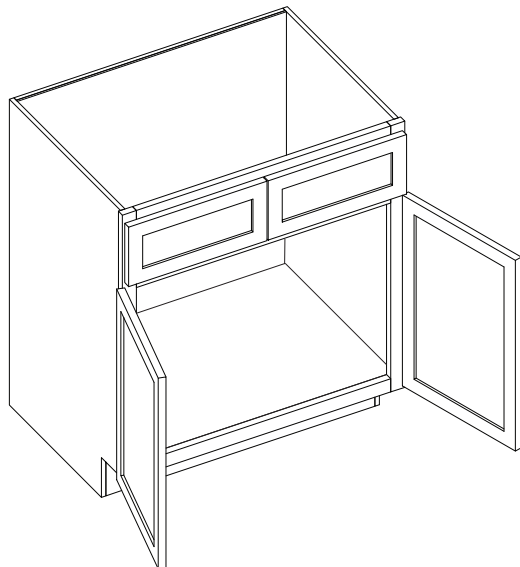

PRODUCT SPECS VANITY CABINETS

Double Door Vanity

Item Code	Outer Dimensions			Shaker	Brooklyn	Napa	Essential White	Essential Gray
	W	H	D	Premier			Builder	
V24-2*	24"	34.5"	21"	✓	✓	✓	✓	✓
V27	27"	34.5"	21"	✓	✓	✓	✓	✓
V30	30"	34.5"	21"	✓	✓	✓	✓	✓
V33	33"	34.5"	21"	✓	✓	✓	✓	✓
V36	36"	34.5"	21"	✓	✓	✓	✓	✓
V39	39"	34.5"	21"	-	-	-	✓	-
V42	42"	34.5"	21"	-	-	-	✓	-

Item Code	False Drawer Opening (x2)		Door Opening	
	W	H	W	H
V24-2*	21"	5.75"	21"	19.75"
V27	10.6875"	5.75"	24"	19.75"
V30	12.1875"	5.75"	27"	19.75"
V33	13.6875"	5.75"	30"	19.75"
V36	15.1875"	5.75"	33"	19.75"
V39	17.5"	5.75"	36"	19.75"
V42	18"	5.75"	39"	19.75"

Item Code	Premier				Builder			
	False Drawer Front Size (x2)		Door Size (x2)		False Drawer Front Size (x2)		Door Size (x2)	
	W	H	W	H	W	H	W	H
V24-2*	23.5"	6.75"	11.6875"	21.5"	22"	6.7"	11"	20.75"
V27	13.1875"	6.75"	13.1875"	21.5"	12.5"	6.7"	12.5"	20.75"
V30	14.6875"	6.75"	14.6875"	21.5"	14"	6.7"	14"	20.75"
V33	16.1875"	6.75"	16.1875"	21.5"	15.5"	6.7"	15.5"	20.75"
V36	17.6875"	6.75"	17.6875"	21.5"	16.9"	6.7"	16.9"	20.75"
V39	-	-	-	-	18.5"	6.7"	18.5"	20.75"
V42	-	-	-	-	19"	6.7"	19"	20.75"

*Includes one drawer and two doors
Napa and Oslo feature a single drawer on all vanity cabinet sizes