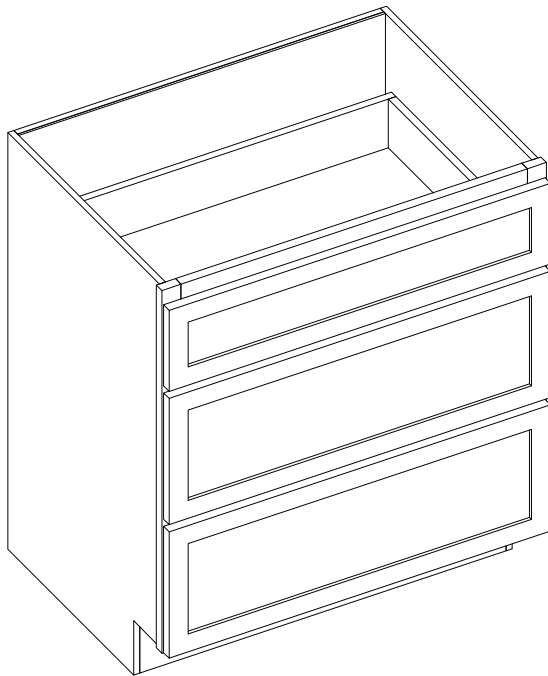

PRODUCT SPECS BASE CABINETS

27" - 36" Three Drawer Base

Item Code	Outer Dimensions			Shaker	Brooklyn	Napa	Essential White	Essential Gray
	W	H	D	Premier			Builder	
DB27-3	27"	34.5"	24"	✓	✓	-	-	-
DB30-3	30"	34.5"	24"	✓	✓	✓	✓	✓
DB33-3	33"	34.5"	24"	✓	✓	✓	-	-
DB36-3	36"	34.5"	24"	✓	✓	-	-	-

Item Code	Top Opening		Top Drawer Front Size		Top Drawer Front Size	
	W	H	Premier		Builder	
	W	H	W	H	W	H
DB27-3	24"	5.75"	26.5"	6.75"	-	-
DB30-3	27"	5.75"	29.5"	6.75"	28"	6.7"
DB33-3	30"	5.75"	32.5"	6.75"	-	-
DB36-3	33"	5.75"	35.5"	6.75"	-	-

Item Code	Middle Opening		Middle Drawer Front Size		Middle Drawer Front Size	
	W	H	Premier		Builder	
DB27-3	24"	9.5"	26.5"	10.5"	-	-
DB30-3	27"	9.5"	29.5"	10.5"	28"	10.1"
DB33-3	30"	9.5"	32.5"	10.5"	-	-
DB36-3	33"	9.5"	35.5"	10.5"	-	-

Item Code	Bottom Opening		Bottom Drawer Front Size		Bottom Drawer Front Size	
	W	H	Premier		Builder	
DB27-3	24"	8.75"	26.5"	10.5"	-	-
DB30-3	27"	8.75"	29.5"	10.5"	28"	10.1"
DB33-3	30"	8.75"	32.5"	10.5"	-	-
DB36-3	33"	8.75"	35.5"	10.5"	-	-

Builder has slab front drawer