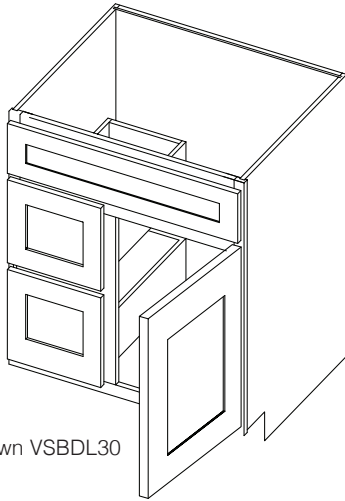

PRODUCT SPECS VANITY CABINETS

Vanity Combo Cabinet 30"

Image shown VSBDL30