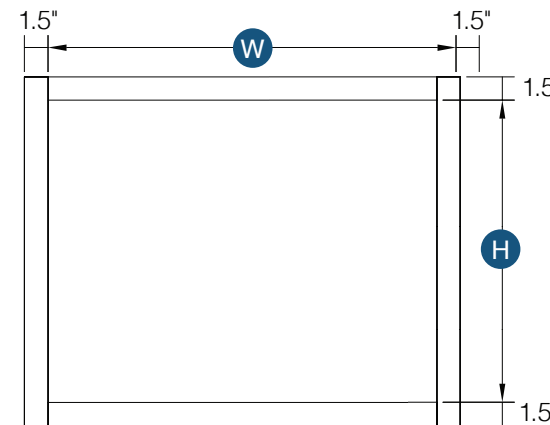

PRODUCT SPECS WALL CABINETS

24" Deep Wall (Refrigerator Cabinet)

Item Code	Outer Dimensions			Opening Size		Oslo	Shaker	Brooklyn	Napa	Door Size		Essential White	Essential Gray	Door Size	
	W	H	D	W	H	Premier				W	H	Builder		W	H
W331824*	33"	18"	24"	30"	15"	✓	✓	✓	✓	8.5"	16.75"	-	-	-	-
W361824*	36"	18"	24"	30"	21"	✓	✓	✓	✓	11.5"	16.75"	✓	✓	16.95"	16"
W332424	33"	24"	24"	33"	15"	✓	✓	✓	✓	14.5"	22.75"	-	-	-	-
W362424	36"	24"	24"	33"	21"	✓	✓	✓	✓	17.5"	22.75"	✓	✓	16.95"	22"

*Does not include a shelf