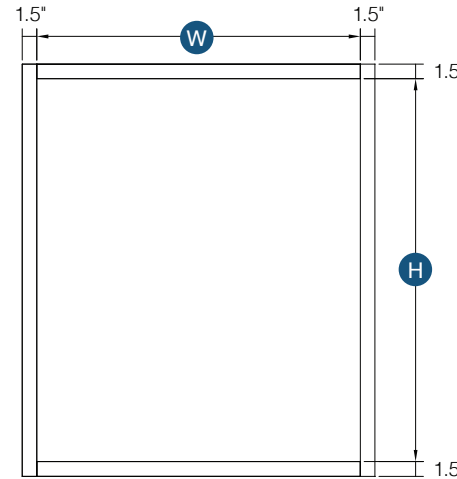

PRODUCT SPECS WALL CABINETS

24" High Double Door Wall Cabinet

Item Code	Outer Dimensions			Opening Size		Oslo	Shaker	Brooklyn	Napa	Door Size (x2)		Essential White	Essential Gray	Door Size (2)	
	W	H	D	W	H	Premier				W	H	Builder		W	H
W3024	30"	24"	12"	27"	21"	✓	✓	✓	✓	14.6875"	14"	✓	✓	14"	10"
W3324	33"	24"	12"	30"	21"	✓	✓	✓	✓	16.1875"	22.75"	-	-	-	-
W3624	36"	24"	12"	33"	21"	✓	✓	✓	✓	17.6875"	22.75"	✓	✓	16.9"	22"
W3924	39"	24"	12"	36"	21"	✓	-	-	-	19.1875"	22.75"	✓	✓	17.95"	22"

PRODUCT SPECS WALL CABINETS

30" - 36" High Double Door Wall Cabinet

Item Code	Outer Dimensions			Opening Size		Oslo	Shaker	Brooklyn	Napa	Door Size (x2)		Essential White	Essential Gray	Door Size (x2)	
	W	H	D	W	H	Premier				W	H	Builder		W	H
W2430-2	24"	30"	12"	21"	27"	✓	✓	✓	✓	11.6875"	28.75"	✓	✓	11"	28"
W2730	27"	30"	12"	24"	27"	✓	✓	✓	✓	13.1875"	28.75"	✓	✓	12.5"	28"
W3030	30"	30"	12"	27"	27"	✓	✓	✓	✓	14.6875"	28.75"	✓	✓	14"	28"
W3330	33"	30"	12"	30"	27"	✓	✓	✓	✓	16.1875"	28.75"	✓	✓	15.5"	28"
W3630	36"	30"	12"	33"	27"	✓	✓	✓	✓	17.6875"	28.75"	✓	✓	16.9"	28"
W3930	39"	30"	12"	36"	27"	✓	✓	✓	✓	19.1875"	28.75"	✓	✓	18.45"	28"
W2436-2	24"	36"	12"	21"	36"	✓	✓	✓	✓	11.6875"	34.75"	✓	✓	11"	34"
W2736	27"	36"	12"	24"	36"	✓	✓	✓	✓	13.1875"	34.75"	✓	✓	12.5"	34"
W3036	30"	36"	12"	27"	36"	✓	✓	✓	✓	14.6875"	34.75"	✓	✓	14"	34"
W3336	33"	36"	12"	30"	36"	✓	✓	✓	✓	16.1875"	34.75"	✓	✓	15.5"	34"
W3636	36"	36"	12"	33"	36"	✓	✓	✓	✓	17.6875"	34.75"	✓	✓	16.9"	34"
W3936	39"	36"	12"	36"	36"	✓	✓	✓	✓	19.1875"	34.75"	✓	✓	18.45"	34"