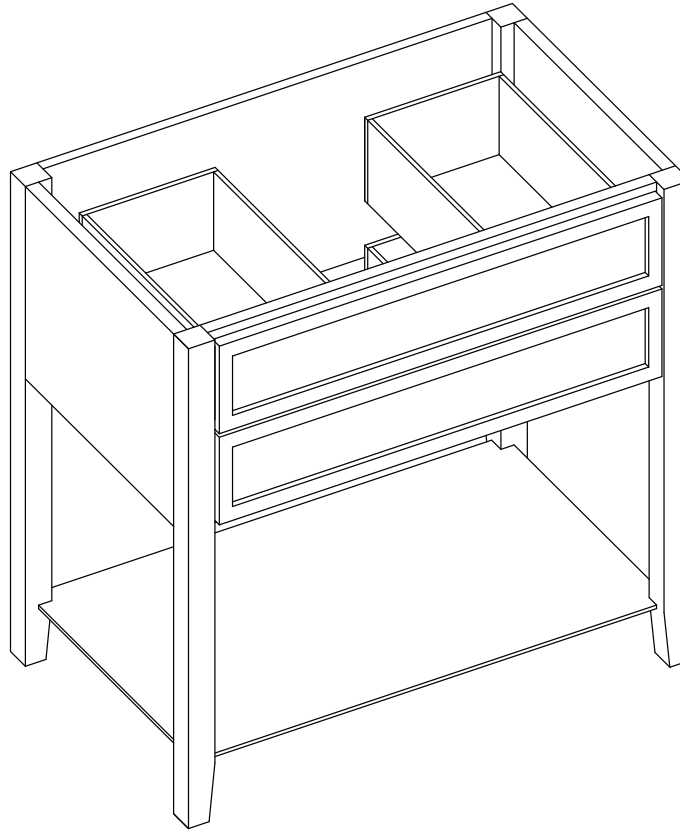

Item Code	Outer Dimensions			Oslo	Drawer Opening (x2)		Drawer Size (x2)		Drawer Opening		Drawer Size	
	W	H	D		W	H	W	H	W	H	W	H
VSBOS36	36"	34.5"	21"	✓	29"	5.25"	31.5"	6.7"	29"	5"	31.5"	6.7"

Includes adjustable feet
Total height does not account for adjustable foot height