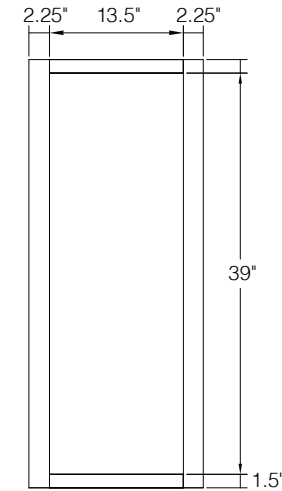

Door comes pre-routed with glass insert and finished interior

PRODUCT SPECS WALL CABINETS

Corner Wall Cabinet

By Kitchen Cabinet Distributors

Item Code	Outer Dimensions			Opening Size		Oslo	Door Size	
	W	H	D	W	H	Premier	W	H
CW2415	24"	15"	12"	9"	27"	✓	14.5"	13.8"

PRODUCT SPECS WALL CABINETS

30" - 36" High Corner Wall Cabinet

Item Code	Outer Dimensions			Opening Size		Oslo	Shaker	Brooklyn	Napa	Door Size		Essential White	Essential Gray	Door Size	
	W	H	D	W	H	Premier				W	H	Builder		W	H
CW2430	24"	30"	12"	13.5"	27"	✓	✓	✓	✓	14.5"	28.75"	✓	✓	14.5"	28"
CW2436	24"	36"	12"	13.5"	33"	✓	✓	✓	✓	14.5"	34.75"	✓	✓	14.5"	34"
CW2736	27"	36"	12"	13.5"	33"	✓	✓	✓	✓	14.5"	34.75"	✓	✓	14.5"	34"

PRODUCT SPECS WALL CABINETS

42" High Corner Wall Cabinet

Item Code	Outer Dimensions			Opening Size		Oslo	Shaker	Brooklyn	Napa	Door Size		Essential White	Essential Gray	Door Size	
	W	H	D	W	H	Premier				W	H	Builder		W	H
CW2442	24"	42"	12"	13.5"	39"	✓	✓	✓	✓	14.5"	40.75"	✓	✓	14.5"	40"
CW2742	27"	42"	12"	13.5"	39"	✓	✓	✓	✓	14.5"	40.75"	✓	✓	14.5"	40"

PRODUCT SPECS WALL CABINETS

30" - 42" Wall Easy Reach Cabinet

Item Code	Outer Dimensions			Opening Size		Oslo	Shaker	Brooklyn	Napa	Door Size		Essential White	Essential Gray	Door Size	
	W	H	D	W	H					W	H			W	H
WER2430	24"	30"	12"			✓	✓	✓	-	10.7"	28.8"	✓	✓	28"	10"
WER2436	24"	36"	12"			✓	✓	✓	-	10.7"	34.8"	✓	✓	34"	10"
WER2442	24"	42"	12"			✓	✓	✓	-	10.7"	40.8"	✓	✓	40"	10"