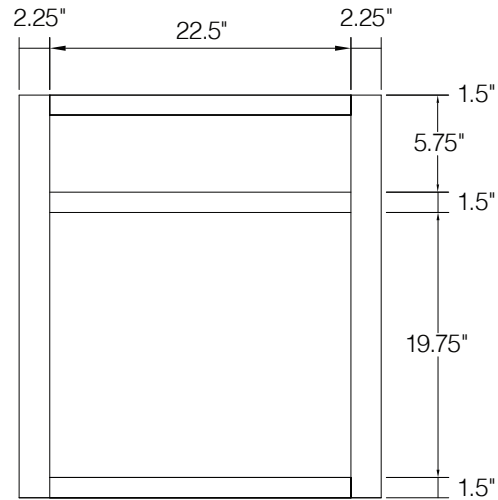

PRODUCT SPECS BASE CABINETS

Corner Sink Front

Item Code	Outer Dimensions			Shaker	Brooklyn	Napa	Essential White	Essential Gray
	W	H	D	Premier			Builder	
CSF42	27"	34.5"	2"	✓	✓	✓	✓	✓
YN-CSF-FLOOR	48"	0.5"	48"	✓	✓	✓	✓	✓

Item Code	Door Opening		False Drawer Opening	
	W	H	W	H
CSF42	22.5"	19.75"	22.5"	5.75"

Item Code	Premier			
	Door Size		False Drawer Front Size	
	W	H	W	H
CSF42	23.5"	21.5"	23.5"	6.75"

Item Code	Builder			
	Door Size		False Drawer Size	
	W	H	W	H
CSF42	23.5"	20.7"	23.5"	6.7"

Sink floor and hinges are sold separately.
Back of face frame measures 27" wide