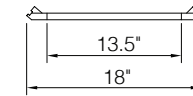

PRODUCT SPECS WALL CABINETS

30" - 36" High Corner Wall Cabinet

Item Code	Outer Dimensions			Opening Size		Oslo	Shaker	Brooklyn	Napa	Door Size		Essential White	Essential Gray	Door Size	
	W	H	D	W	H	Premier				W	H	Builder		W	H
CW2430	24"	30"	12"	13.5"	27"	✓	✓	✓	✓	14.5"	28.75"	✓	✓	14.5"	28"
CW2436	24"	36"	12"	13.5"	33"	✓	✓	✓	✓	14.5"	34.75"	✓	✓	14.5"	34"
CW2736	27"	36"	12"	13.5"	33"	✓	✓	✓	✓	14.5"	34.75"	✓	✓	14.5"	34"