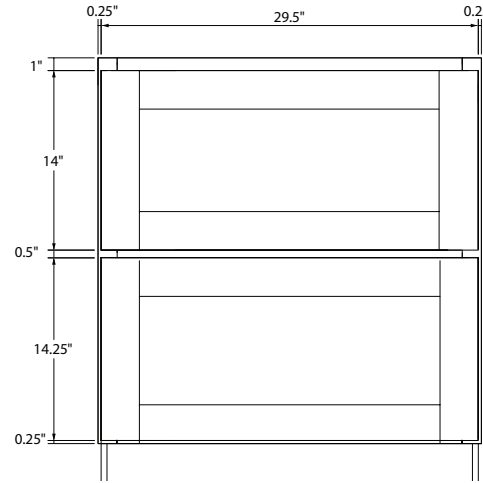

PRODUCT SPECS BASE CABINETS

30" - 36" Two Drawer Base

Item Code	Outer Dimensions			Shaker	Brooklyn	Napa	Essential White	Essential Gray
	W	H	D	Premier			Builder	
DB30-2	30"	34.5"	24"	✓	✓	✓	-	-
DB36-2	36"	34.5"	24"	✓	✓	-	-	-

Item Code	Bottom Opening		Top Opening		Bottom Drawer Front Size		Top Drawer Front Size	
	W	H	W	H	Premier			
Item Code	W	H	W	H	W	H	W	H
DB30-2	27"	12.5"	27"	13"	29.5"	14.25"	29.5"	14"
DB36-2	33"	12.5"	33"	13"	35.5"	14.25"	35.5"	14"