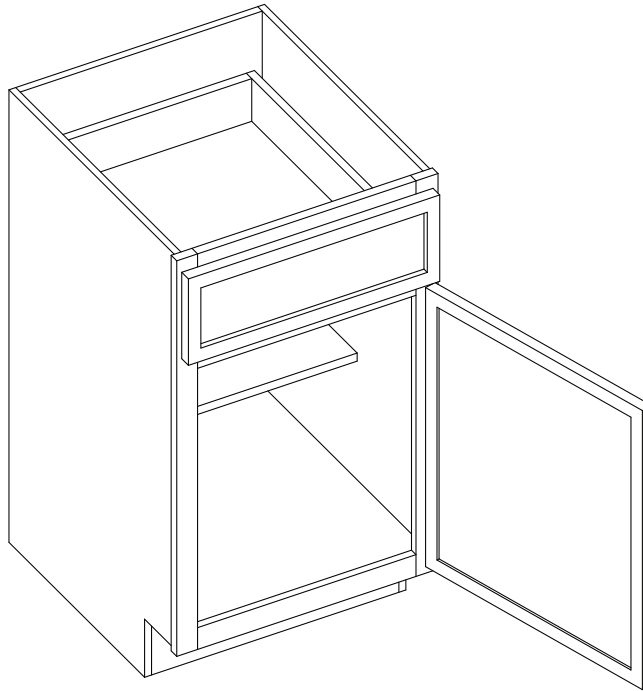

Builder has slab front drawer

PRODUCT SPECS BASE CABINETS

Single Door Standard Base

By Kitchen Cabinet Distributors

Item Code	Outer Dimensions			Drawer Opening		Door Opening		Oslo	Drawer Front Size		Door Size	
	W	H	D	W	H	W	H	Premier	W	H	W	H
B12	12"	34.5"	24"	9"	27"	9"	5.25"	✓	10"	6.7"	11.5"	22.25"
B15	15"	34.5"	24"	15"	27"	12"	5.25"	✓	14.5"	6.7"	14.5"	22.25"
B18	18"	34.5"	24"	21"	27"	15"	5.25"	✓	17.5"	6.7"	17.5"	22.25"
B21	21"	34.5"	24"	9"	33"	18"	5.25"	✓	20.5"	6.7"	20.5"	22.25"