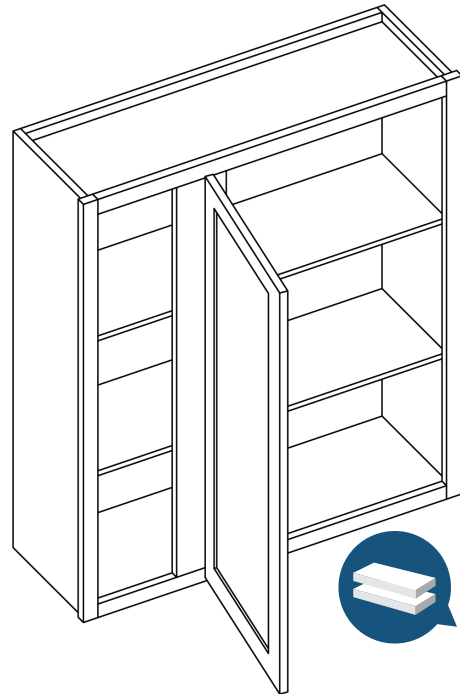

PRODUCT SPECS WALL CABINETS

30" - 36" High Blind Wall Cabinet

Item Code	Outer Dimensions			Opening Size		Oslo	Shaker	Brooklyn	Napa	Door Size		Essential White	Essential Gray	Door Size	
	W	H	D	W	H	Premier				W	H	Builder		W	H
BW2430	24"	30"	12"	9"	27"	-	✓	✓	✓	11.5"	28.75"	-	-	-	-
BW3030	30"	30"	12"	15"	27"	✓	✓	✓	✓	17.5"	28.75"	✓	✓	16"	28"
BW3630	36"	30"	12"	21"	27"	✓	✓	✓	✓	23.5"	28.75"	✓	✓	22"	28"
BW2436	24"	36"	12"	9"	33"	-	✓	-	✓	11.5"	34.75"	-	-	-	-
BW3036	30"	36"	12"	15"	33"	✓	✓	✓	✓	17.5"	34.75"	-	-	-	-
BW3636	36"	36"	12"	21"	33"	✓	✓	✓	✓	23.5"	34.75"	✓	✓	22"	34"

Image shown is hinge left