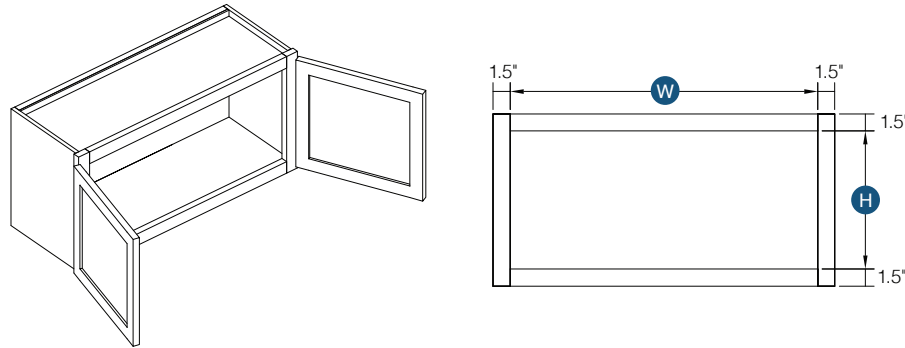

PRODUCT SPECS WALL CABINETS

12" - 21" High Double Door Wall Cabinet

Item Code	Outer Dimensions			Opening Size		Oslo	Shaker	Brooklyn	Napa	Door Size		Essential White	Essential Gray	Door Size	
	W	H	D	W	H	Premier				W	H	Builder		W	H
W3012	30"	12"	12"	27"	9"	✓	✓	✓	✓	14.6875"	10.75"	✓	✓	14"	10"
W3312	33"	12"	12"	30"	9"	✓	✓	✓	✓	16.1875"	10.75"	-	-	-	-
W3612	36"	12"	12"	33"	9"	✓	✓	✓	✓	17.6875"	10.75"	✓	✓	16.9"	10"
W2415-2	24"	15"	12"	21"	12"	✓	-	-	-	11.6875"	13.75"	-	-	-	-
W2715-2	27"	15"	12"	24"	12"	✓	-	-	-	13.6875"	13.75"	-	-	-	-
W3015	30"	15"	12"	27"	12"	✓	✓	✓	✓	14.6875"	13.75"	✓	✓	14"	13"
W3315	33"	15"	12"	30"	12"	✓	✓	✓	✓	16.1875"	13.75"	✓	✓	15.5"	13"
W3615	36"	15"	12"	33"	12"	✓	✓	✓	✓	17.6875"	13.75"	✓	✓	16.9"	13"
W3018	30"	18"	12"	27"	15"	✓	✓	✓	✓	14.6875"	16.75"	✓	✓	14"	16"
W3318	33"	18"	12"	30"	15"	✓	✓	✓	✓	16.1875"	16.75"	-	-	-	-
W3618	36"	18"	12"	33"	15"	✓	✓	✓	✓	17.6875"	16.75"	✓	✓	16.9"	16"
W3918	39"	18"	12"	36"	15"	-	-	-	-	-	-	✓	✓	18"	16"
W3021	30"	21"	12"	27"	18"	✓	✓	✓	✓	14.6875"	19.75"	-	-	-	-