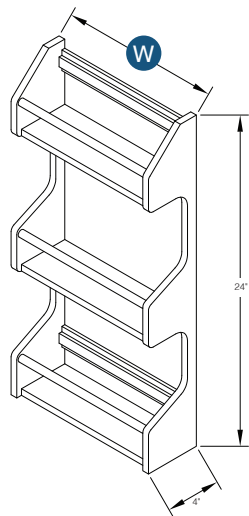

Spice Rack Door Attachment

Item Code	Outer Dimensions			Usage Guide
	W	H	D	Designed to Fit
YN-SRD12	11.5"	24"	4"	18" Door
YN-SRD15	14.5"	24"	4"	21" Door