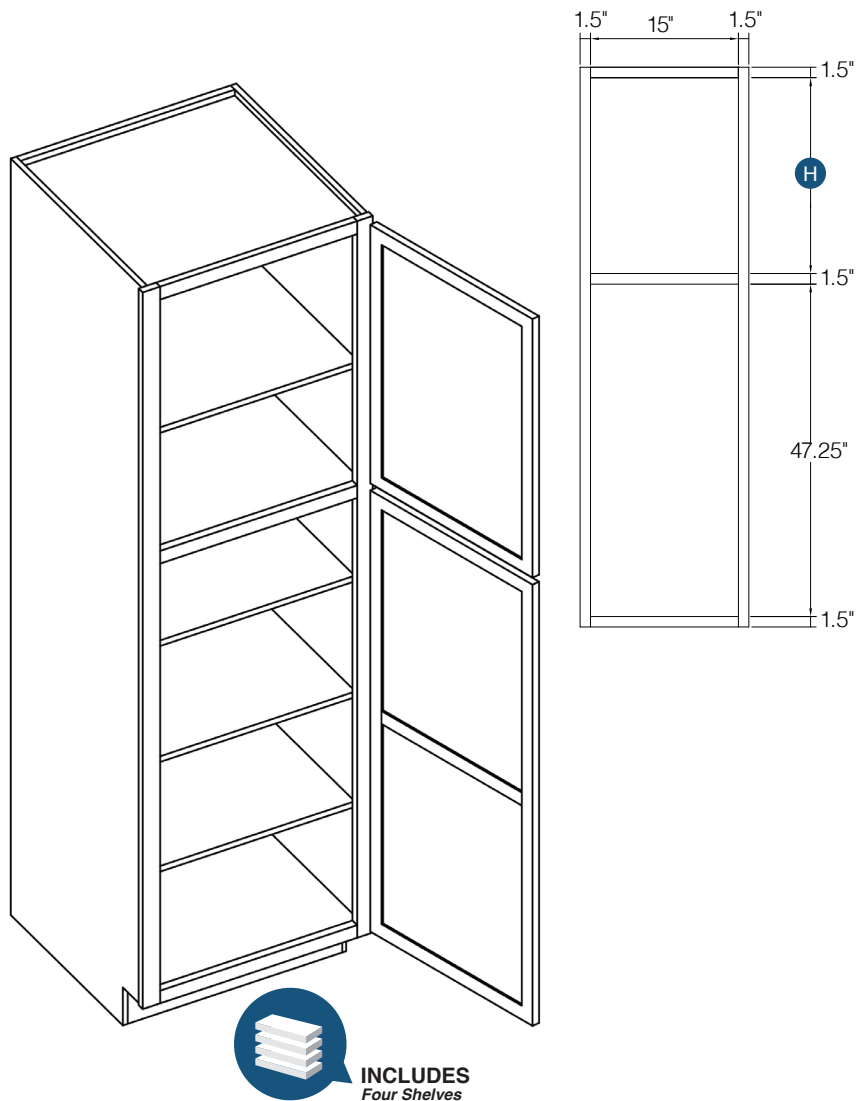

PRODUCT SPECS TALL CABINETS

Single Door Pantry

INCLUDES
Four Shelves

Item Code	Outer Dimensions			Shaker	Brooklyn	Napa	Essential White	Essential Gray
	W	H	D	Premier			Builder	
P1884*	18"	84"	24"	✓	✓	✓	✓	✓
P1890*	18"	90"	24"	✓	✓	✓	✓	✓
P1896**	18"	96"	24"	✓	✓	✓	✓	✓

Item Code	Top Opening		Bottom Opening	
	W	H	W	H
P1884*	15"	27.75"	15"	47.25"
P1890*	15"	33.75"	15"	47.25"
P1896**	15"	39.75"	15"	47.25"

Item Code	Premier				Builder			
	Top Door Size		Bottom Door Size		Top Door Size		Bottom Door Size	
	W	H	W	H	W	H	W	H
P1884*	17.5"	28.75"	17.5"	49"	16"	28"	16"	48.9"
P1890*	17.5"	34.75"	17.5"	49"	16"	34"	16"	48.9"
P1896**	17.5"	40.75"	17.5"	49"	16"	40"	16"	48.9"

*Includes four shelves
**Includes five shelves