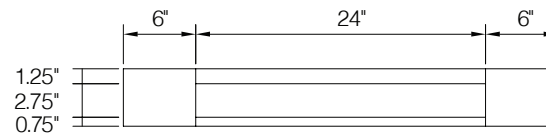

PRODUCT SPECS VANITY CABINETS

Vanity Drawer 36"

Item Code	Outer Dimensions			Opening Size		Shaker	Brooklyn	Napa	Drawer Size		Essential White	Essential Gray
	W	H	D	W	H	Premier			W	H	Builder	
KD36	36"	4.75"	21"	24"	2.75"	✓	✓	-	29.5"	3.5"	-	-

Sides trimmable to 30"
All drawer fronts have a slab profile