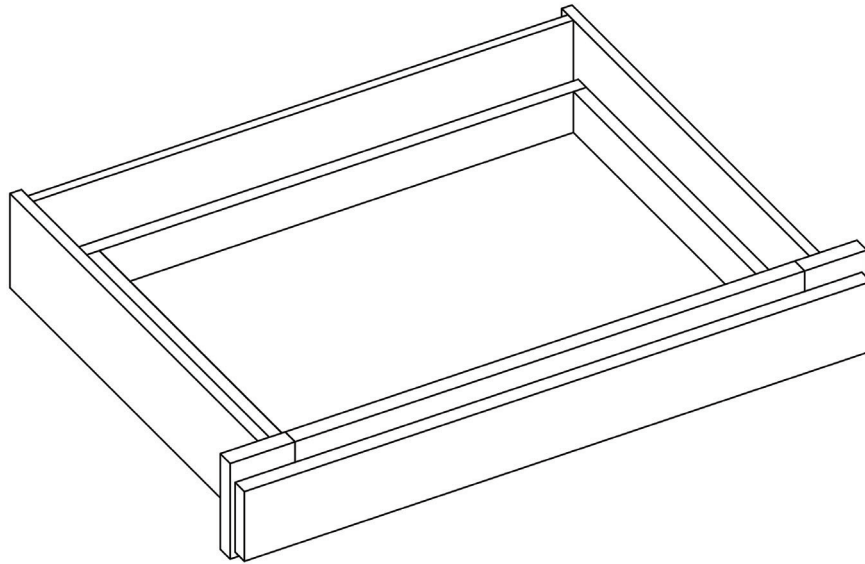

PRODUCT SPECS VANITY CABINETS

Vanity Drawer 24"

Item Code	Outer Dimensions			Opening Size		Shaker	Brooklyn	Napa	Drawer Size		Essential White	Essential Gray
	W	H	D	W	H	Premier			W	H	Builder	
KD24	24"	4.75"	21"	18"	2.75"	✓	✓	-	23.5"	3.5"	-	-

All drawer fronts have a slab profile