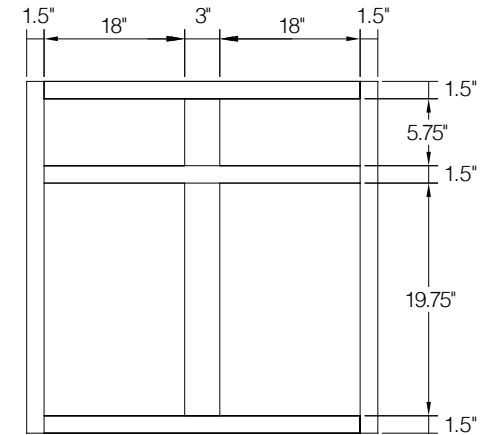

PRODUCT SPECS BASE CABINETS

Double Door Standard Base Cabinet with Center Stile

By Kitchen Cabinet Distributors

Item Code	Outer Dimensions			Drawer Opening (x2)		Door Opening (x2)		Oslo Premier	Drawer Front Size (x2)		Door Size (x2)	
	W	H	D	W	H	W	H		W	H	W	H
B39	39"	34.5"	24"	36"	5.25"	36"	22.25"	✓	19.04"	6.7"	19.2"	22.25"
B42	42"	34.5"	24"	18"	5.25"	18"	20.25"	✓	20.50"	6.7"	20.5"	22.25"