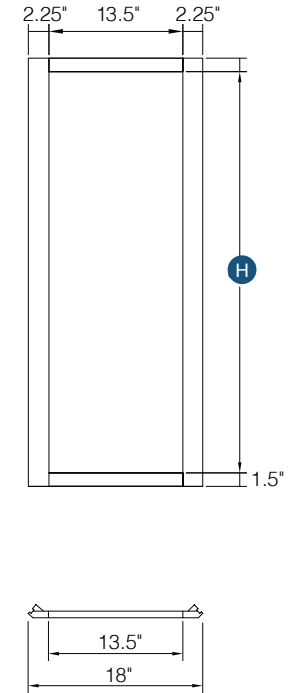

PRODUCT SPECS WALL CABINETS

15" Corner Wall Stacking Cabinet with Glass

Item Code	Outer Dimensions			Opening Size		Oslo	Shaker	Brooklyn	Napa	Door Size (x2)		Essential White	Essential Gray
	W	H	D	W	H					W	H		
CWS2415	24"	15"	12"	13.5"	12"	-	✓	✓	✓	14.5"	13.75"	-	-
CWS2715	27"	15"	12"	13.5"	12"	-	✓	✓	✓	14.5"	13.75"	-	-

Door comes pre-routed with glass insert and finished interior