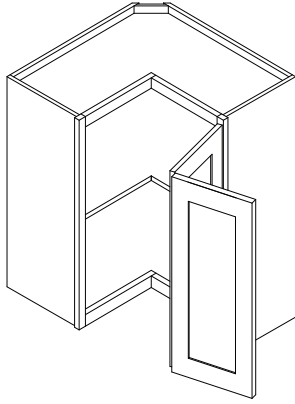

Easy Reach Wall Cabinet