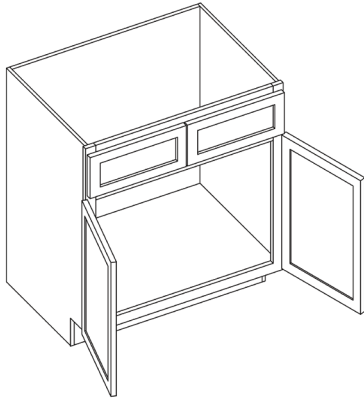

Double Door Vanity

Item Code	Outer Dimensions			Oslo	Shaker	Brooklyn	Napa	Essential White	Essential Gray
	W	H	D	Premier				Builder	
V24-2*	24	34.5	21	✓	✓	✓	✓	✓	✓
V27	27	34.5	21	✓	✓	✓	✓	✓	✓
V30	30	34.5	21	✓	✓	✓	✓	✓	✓
V33	33	34.5	21	✓	✓	✓	✓	✓	✓
V36	36	34.5	21	✓	✓	✓	✓	✓	✓
V39	39	34.5	21	-	-	-	-	✓	-
V42	42	34.5	21	-	-	-	-	✓	-

*Includes one drawer and two doors
Napa and Oslo feature a single drawer on all vanity cabinet sizes