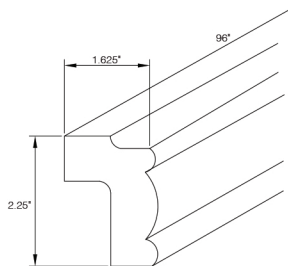

Traditional Light Rail Molding

Item Code	Outer Dimensions			Oslo	Shaker	Brooklyn	Napa	Essential White	Essential Gray
	W	H	D	Premier				Builder	
LRM8	96	2.25	1.625	-	✓	✓	✓	✓	✓