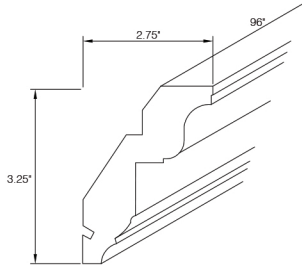

Royal Crown Molding

Item Code	Outer Dimensions			Oslo	Shaker	Brooklyn	Napa	Essential White	Essential Gray
	W	H	D	Premier				Builder	
RCM8	96	3.25	2.75	-	✓	✓	✓	✓	✓