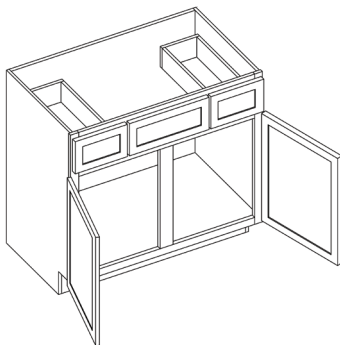

Item Code	Outer Dimensions			Oslo	Shaker	Brooklyn	Napa	Essential White	Essential Gray
	W	H	D	Premier				Builder	
VSB36	36	34.5	21	✓	✓	✓	✓	✓	✓
VSB39	39	34.5	21	-	-	-	-	✓	-
VSB42	42	34.5	21	✓	✓	✓	✓	✓	✓
VSB48	48	34.5	21	✓	✓	✓	✓	✓	✓