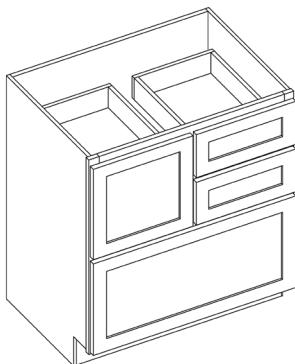

Cooking Center Base Cabinet