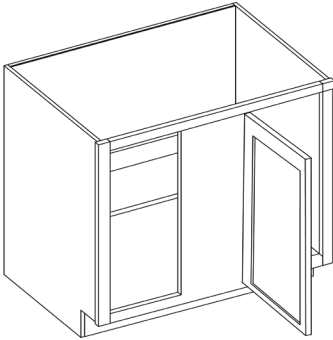

Blind Base Cabinet

Item Code	Outer Dimensions			Oslo	Shaker	Brooklyn	Napa	Essential White	Essential Gray
	W	H	D	Premier				Builder	
BB36	30	34.5	24	✓	✓	✓	✓	✓	✓

Image shown is hinge left