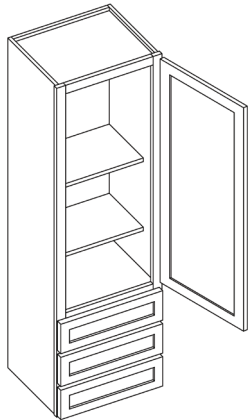

Wall Tower with 3 Drawers