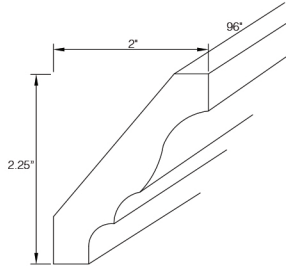

Traditional Crown Molding

Item Code	Outer Dimensions			Oslo	Shaker	Brooklyn	Napa	Essential White	Essential Gray
	W	H	D	Premier				Builder	
CM8	96	2.25	2	-	-	✓	✓	✓	✓