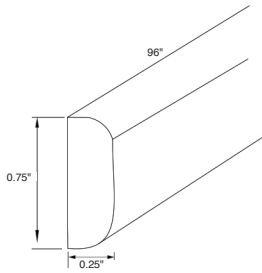

Batten Molding

Item Code	Outer Dimensions			Oslo	Shaker	Brooklyn	Napa	Essential White	Essential Gray
	W	H	D	Premier				Builder	
BAM8	96	0.75	0.25	✓	✓	✓	✓	✓	✓