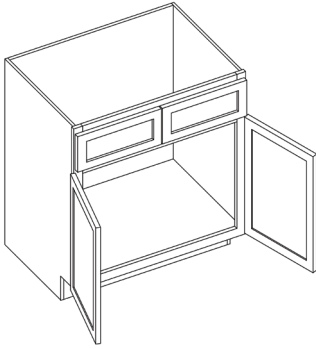

Sink Base Cabinet

Item Code	Outer Dimensions			Oslo	Shaker	Brooklyn	Napa	Essential White	Essential Gray
	W	H	D	Premier				Builder	
SB30	30	34.5	24	✓	✓	✓	✓	✓	✓
SB33	33	34.5	24	✓	✓	✓	✓	✓	✓
SB36	36	34.5	24	✓	✓	✓	✓	✓	✓