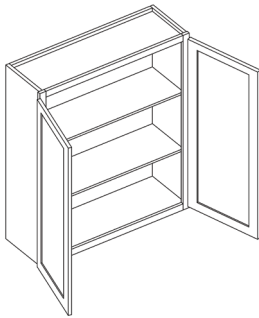

Item Code	Outer Dimensions			Oslo	Shaker	Brooklyn	Napa	Essential White	Essential Gray
	W	H	D						
				Premier				Builder	
W2430-2	24	30	12	✓	✓	✓	✓	✓	✓
W2730	27	30	12	✓	✓	✓	✓	✓	✓
W3030	30	30	12	✓	✓	✓	✓	✓	✓
W3330	33	30	12	✓	✓	✓	✓	✓	✓
W3630	36	30	12	✓	✓	✓	✓	✓	✓
W3930	39	30	12	✓	✓	✓	✓	✓	✓
W2436-2	24	36	12	✓	✓	✓	✓	✓	✓
W2736	27	36	12	✓	✓	✓	✓	✓	✓
W3036	30	36	12	✓	✓	✓	✓	✓	✓
W3336	33	36	12	✓	✓	✓	✓	✓	✓
W3636	36	36	12	✓	✓	✓	✓	✓	✓
W3936	39	36	12	✓	✓	✓	✓	✓	✓