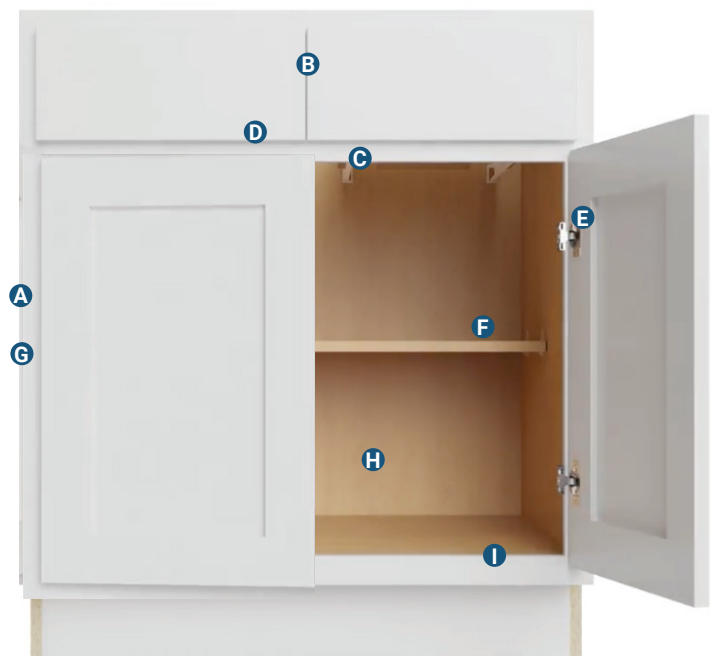

BROOKLYN
FAWN
(BF)

BROOKLYN
SLATE
(BS)

BROOKLYN
MIDNIGHT
(BM)

NAPA
WHITE
(NW)

Builder Series	
Cabinet Box	A 1/2" engineered wood sides, plywood back
Drawer Box	B 5/8" solid wood, dovetailed
Drawer Slides	C Undermount, 3/4 extension, non-soft-close (option to upgrade to soft-close, full extension)
Door & Drawer Front	D Partial overlay; 5-piece doors & drawers; HDF stiles & rails; MDF center panel
Hinge	E 6-way adjustable, soft-close
Shelves	F Adjustable, 3/4" engineered wood
Exterior Finish	G Finished to match doors
Interior Finish	H Natural melamine
Face Frame	I Solid wood
Certifications	TSCA VI, CARB 2, KCMA