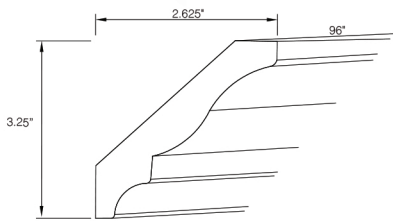

Large Crown Molding

Item Code	Outer Dimensions			Oslo	Shaker	Brooklyn	Napa	Essential White	Essential Gray
	W	H	D	Premier				Builder	
BCM8	96	3.25	2.625	-	-	✓	✓	✓	✓