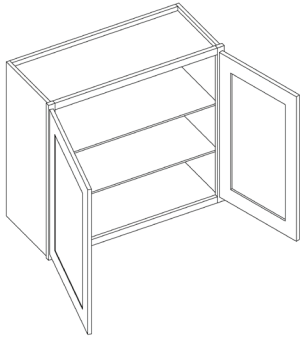

Deep Double Door Wall Cabinet