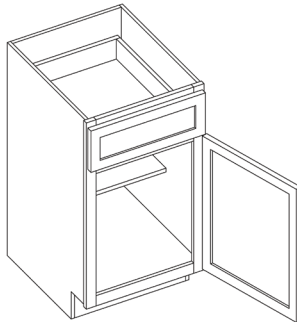

Item Code	Outer Dimensions			Oslo	Shaker	Brooklyn	Napa	Essential White	Essential Gray
	W	H	D	Premier				Builder	
B12	12	34.5	24	✓	✓	✓	✓	✓	✓
B15	15	34.5	24	✓	✓	✓	✓	✓	✓
B18	18	34.5	24	✓	✓	✓	✓	✓	✓
B21	21	34.5	24	✓	✓	✓	✓	✓	✓