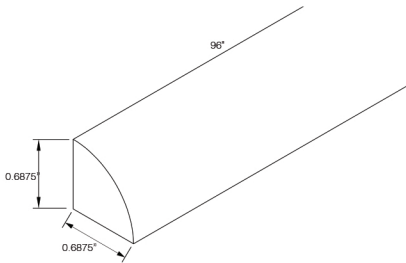

Shoe Molding

Item Code	Outer Dimensions			Oslo	Shaker	Brooklyn	Napa	Essential White	Essential Gray
	W	H	D	Premier				Builder	
SHOE	96	0.6875	0.6875	✓	✓	✓	✓	✓	✓