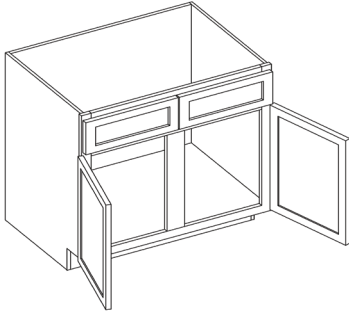

Item Code	Outer Dimensions			Oslo	Shaker	Brooklyn	Napa	Essential White	Essential Gray
	W	H	D	Premier				Builder	
SB42	42	34.5	24	✓	✓	✓	✓	✓	✓
SB48	48	34.5	24	✓	✓	✓	✓	-	-