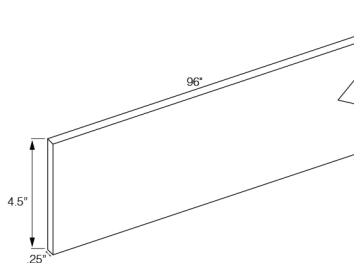

Toe Kick

Item Code	Outer Dimensions			Oslo	Shaker	Brooklyn	Napa	Essential White	Essential Gray
	W	H	D	Premier				Builder	
TKS8	96	4.5	0.25	✓	✓	✓	✓	✓	✓