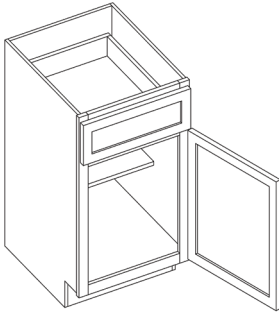

Single Door Vanity Base

Item Code	Outer Dimensions			Oslo	Shaker	Brooklyn	Napa	Essential White	Essential Gray
	W	H	D	Premier				Builder	
VB12	12	34.5	21	✓	✓	✓	✓	-	-
VB15	15	34.5	21	✓	✓	✓	✓	✓	✓
VB18	18	34.5	21	✓	✓	✓	✓	✓	✓