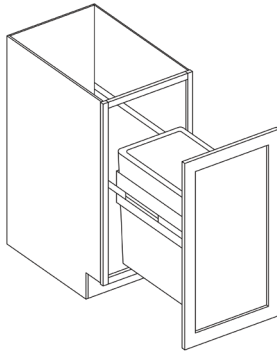

Trash Can Base (Full Height) Cabinet

Item Code	Outer Dimensions			Oslo	Shaker	Brooklyn	Napa	Essential White	Essential Gray
	W	H	D	Premier				Builder	
TRB18FH	18	34.5	24	✓	✓	✓	✓	-	-
TRB-1*	18	34.5	24	✓	✓	✓	✓	-	-
TRB-2**	18	34.5	24	✓	✓	✓	✓	-	-

*Includes one 50 QT can
**Includes two 35 QT cans