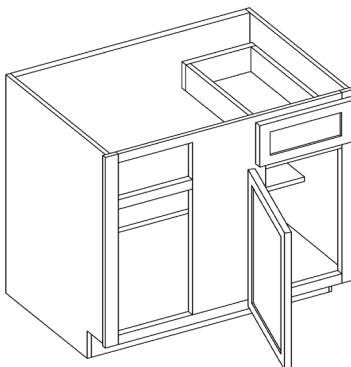

*Filler not included

Blind Base Cabinet

Item Code	Outer Dimensions			Oslo	Shaker	Brooklyn	Napa	Essential White	Essential Gray
	W	H	D	Premier				Builder	
BB36	30	34.5	24	✓	✓	✓	✓	✓	✓

Image shown is hinge left