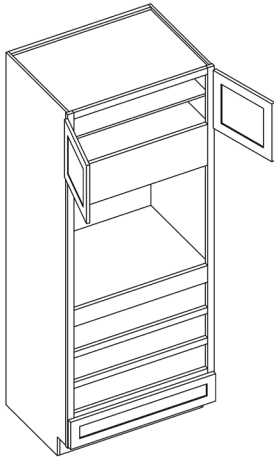

Oven Cabinet (Includes One Drawer)

Item Code	Outer Dimensions			Oslo	Shaker	Brooklyn	Napa	Essential White	Essential Gray
	W	H	D	Premier				Builder	
OC3390	33	90	24	✓	✓	✓	✓	✓	✓
OC3396	33	96	24	✓	✓	✓	✓	✓	✓

Finished interior

Includes one drawer and can accommodate up to 4 drawers by adding oven cabinet drawers

SCAN FOR
Oven Cabinet Assembly Video

Oven Cabinet Drawer