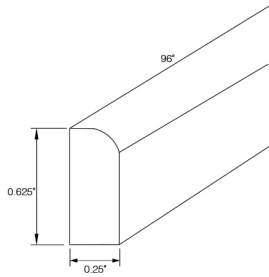

Scribe

Item Code	Outer Dimensions			Oslo	Shaker	Brooklyn	Napa	Essential White	Essential Gray
	W	H	D	Premier				Builder	
SCRIBE	96	0.625	0.25	✓	✓	✓	✓	✓	✓