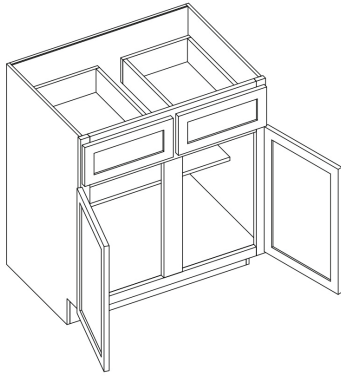

Double Door Base Cabinet with Center Stile

Item Code	Outer Dimensions			Oslo	Shaker	Brooklyn	Napa	Essential White	Essential Gray
	W	H	D	Premier				Builder	
B42	42	34.5	24	✓	✓	✓	✓	✓	✓
B45	45	34.5	24	-	-	-	-	✓	-