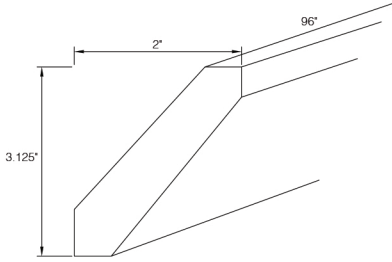

Shaker Crown Molding

Item Code	Outer Dimensions			Oslo	Shaker	Brooklyn	Napa	Essential White	Essential Gray
	W	H	D	Premier				Builder	
SCM8	96	3.125	2	✓	✓	-	-	✓	✓