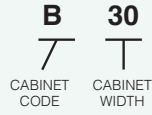

Base Cabinet Coding

Notes:

- Standard base cabinets are 24" deep and 34.5" high.
- Add door thickness for total cabinet depth.
- Napa White & Oslo have a single drawer size on cabinets up to 36".
- Builder Series comes standard with slab drawer front and can be upgraded to soft-close on assembled orders.
- Shaker White comes standard with slab drawer front but can be upgraded to 5-piece.