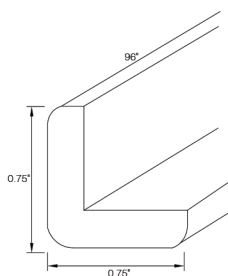

Outside Corner Molding

Item Code	Outer Dimensions			Oslo	Shaker	Brooklyn	Napa	Essential White	Essential Gray
	W	H	D	Premier				Builder	
OCM8	96	0.75	0.75	✓	✓	✓	✓	✓	✓