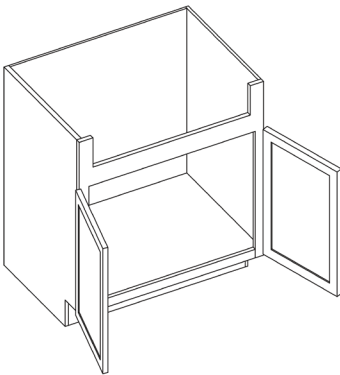

Farm Sink Base Cabinet

Item Code	Outer Dimensions			Oslo	Shaker	Brooklyn	Napa	Essential White	Essential Gray
	W	H	D	Premier				Builder	
FSB36	36	34.5	24	✓	✓	✓	✓	-	-

Front of frame can be trimmed to accommodate a sink insert up to 13.5"