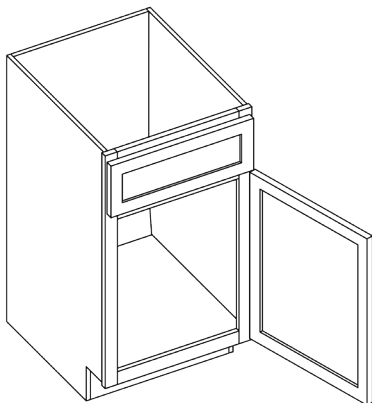

Single Door Vanity

Item Code	Outer Dimensions			Oslo	Shaker	Brooklyn	Napa	Essential White	Essential Gray
	W	H	D	Premier				Builder	
V21	21	34.5	21	✓	✓	✓	-	-	-