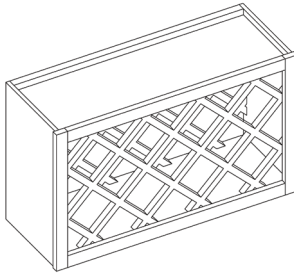

Easy Reach Wall Cabinet

Item Code	Outer Dimensions			Oslo	Shaker	Brooklyn	Napa	Essential White	Essential Gray
	W	H	D	Premier				Builder	
WER2430	24	30	12	✓	✓	✓	-	✓	✓
WER2436	24	36	12	✓	✓	✓	-	✓	✓
WER2442	24	42	12	✓	✓	✓	-	✓	✓

Image shown is hinge right

Wine Rack

Item Code	Outer Dimensions			Oslo	Shaker	Brooklyn	Napa	Essential White	Essential Gray
	W	H	D	Premier				Builder	
WR3018	30	18	12	✓	✓	✓	✓	✓	✓

Finished interior

SCAN FOR
Wine Rack Assembly Video

Wall Tower with 3 Drawers

Item Code	Outer Dimensions			Oslo	Shaker	Brooklyn	Napa	Essential White	Essential Gray
	W	H	D	Premier				Builder	
DWR1548	15	48	15	✓	✓	✓	✓	-	-
DWR1554	15	54	15	✓	✓	✓	✓	-	-
DWR1560	15	60	15	✓	✓	✓	✓	-	-

Works great with a vanity