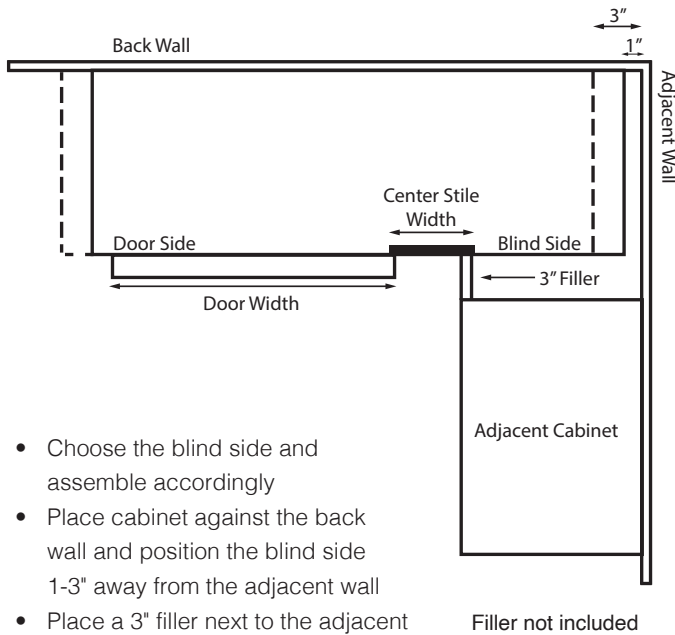

Installing a Blind Wall Cabinet

Proper installation ensures that the doors will open and show correct reveal

- Choose the blind side and assemble accordingly
- Place cabinet against the back wall and position the blind side 1-3" away from the adjacent wall
- Place a 3" filler next to the adjacent cabinet so door can operate