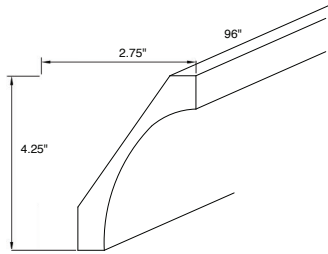

Cove Crown Molding

Item Code	Outer Dimensions			Oslo	Shaker	Brooklyn	Napa	Essential White	Essential Gray
	W	H	D	Premier				Builder	
COM8	96	4.25	2.75	✓	✓	✓	✓	✓	✓