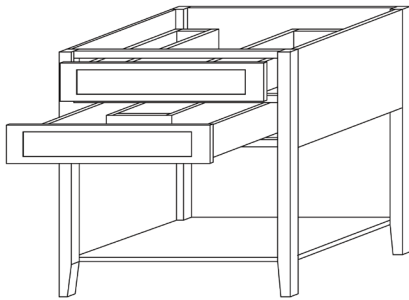

Open Shelf Vanity Sink Base

Item Code	Outer Dimensions			Oslo	Shaker	Brooklyn	Napa	Essential White	Essential Gray
	W	H	D	Premier				Builder	
VSBO36	36	34.5	21	✓	✓	✓	✓	-	-

Includes adjustable feet
Total height does not account for adjustable foot height