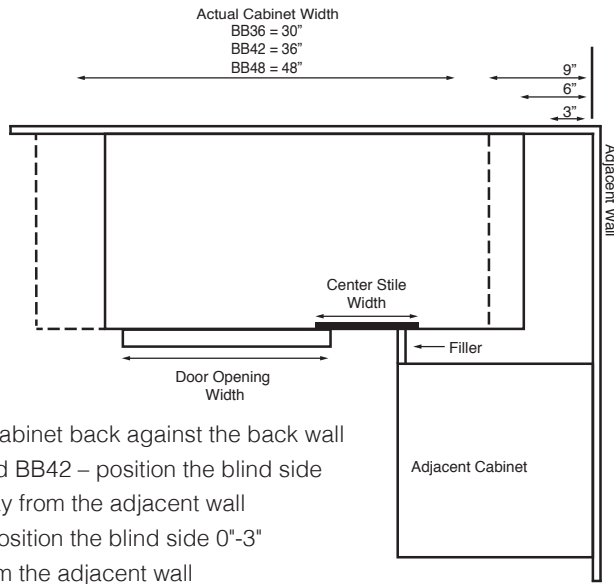

Front of frame can be trimmed to accommodate a sink insert up to 13.5"

Corner Sink Front

Item Code	Outer Dimensions			Oslo	Shaker	Brooklyn	Napa	Essential White	Essential Gray
	W	H	D	Premier				Builder	
CSF42	27	34.5	2	✓	✓	✓	✓	✓	✓
YN-CSF-FLOOR	48	0.5	48	✓	✓	✓	✓	✓	✓

Sink floor and hinges are sold separately.
Back of face frame measures 27" wide

Installing a Blind Base Cabinet

Proper installation ensures that the drawer will clear hardware, and doors will open, and show correct reveal