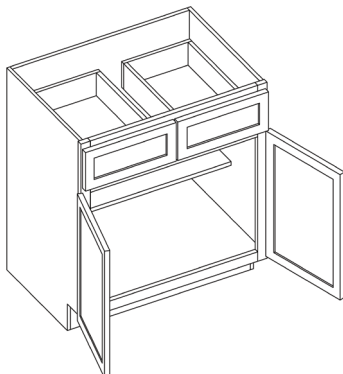

Double Door Standard Base Cabinet

Item Code	Outer Dimensions			Oslo	Shaker	Brooklyn	Napa	Essential White	Essential Gray
	W	H	D	Premier				Builder	
B24-2*	24	34.5	24	✓	✓	✓	✓	✓	✓
B27	27	34.5	24	✓	✓	✓	✓	✓	✓
B30	30	34.5	24	✓	✓	✓	✓	✓	✓
B33	33	34.5	24	✓	✓	✓	✓	✓	✓
B36	36	34.5	24	✓	✓	✓	✓	✓	✓
B39	39	34.5	24	✓	✓	✓	✓	✓	✓

*Includes one drawer and two doors
Napa and Oslo feature a single drawer on all base cabinet sizes