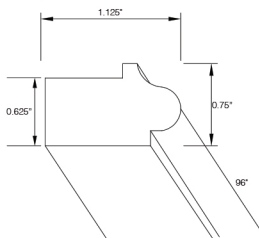

Bottom Edge Molding

Item Code	Outer Dimensions			Oslo	Shaker	Brooklyn	Napa	Essential White	Essential Gray
	W	H	D	Premier				Builder	
BEM8	96	0.75	1.125	✓	✓	✓	✓	✓	✓