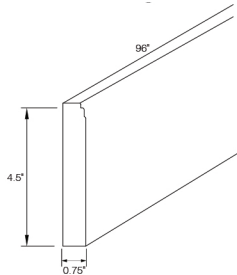

Furniture Base Molding

Item Code	Outer Dimensions			Oslo	Shaker	Brooklyn	Napa	Essential White	Essential Gray
	W	H	D	Premier				Builder	
FBM8	96	4.5	0.75	✓	✓	✓	✓	✓	✓