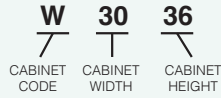

Standard (12" Deep)

Notes:

- Standard wall cabinets are 12" deep. Refrigerator cabinets are 24" deep.
- Add door thickness for total cabinet depth.

Refrigerator

Single Door Wall Cabinet

Item Code	Outer Dimensions			Oslo	Shaker	Brooklyn	Napa	Essential White	Essential Gray
	W	H	D	Premier			Builder		
W1215	12	15	12	✓	-	-	-	-	-
W1515	15	15	12	✓	-	-	-	-	-
W1815	18	15	12	✓	-	-	-	-	-
W2115	21	15	12	✓	-	-	-	-	-